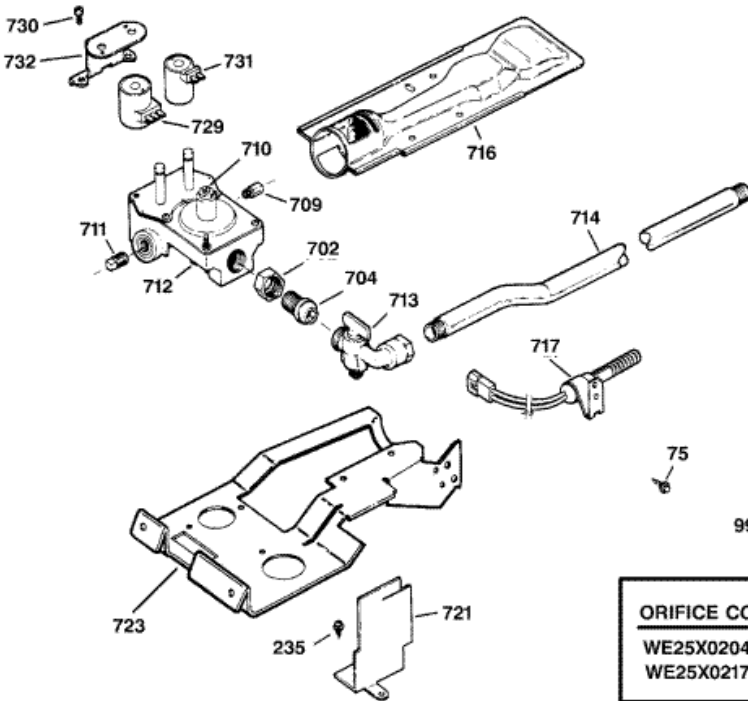

Distribuidor Autorizado

SurteRápido.com

Venta de Refacciones
Electrodomesticas

DWSR483GB1W QUEMADOR