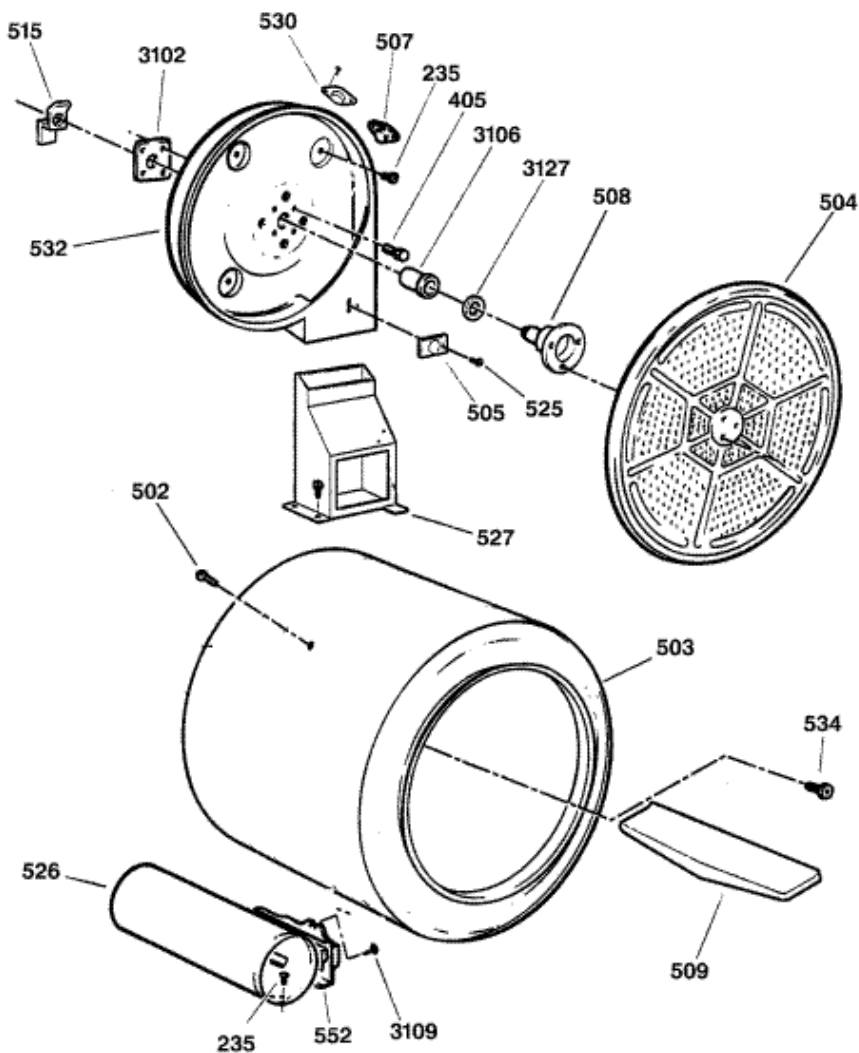

DWSR483GB1W GABINETE

DWSR483GB1W GABINETE

222	WE20M253	COVER BOTTOM (S/P)
236	WE1M368	LEVELLING SCREW (S/P)
401	WE20M286	TOP COVER WH (S/P)
401	WE20M306	TOP COVER BQ (S/P)
403	WE2M160	SCREW (S/P)
404	WE20M260	PANEL SIDE WH (S/P)
404	WE20M307	PANEL SIDE BQ (S/P)
405	WH2M388	SCREW (S/P)
408	WE20M398	CABINET BASE (S/P)
410	WE1M467	BRKT LVL SCREW FRNT (S/P)
410	WE1M468	BRKT LVL SCREW REAR (S/P)
420	WE20M300	PANEL REAR 7 CU FT (S/P)
421	WE26M341	CORDSET (S/P)
456	WE1X617	PIPE CLAMP (S/P)

Distribuidor Autorizado

SurteRápido.com

Venta de Refacciones
Electrodomesticas

DWSR483GB1W TAMBOR

DWSR483GB1W TAMBOR

235	WE1M280	SCREW (S/P)
405	WH2M388	SCREW (S/P)
502	WE2M174	SCREW (S/P)
503	WE21M13	DRUM 7 CU FT (S/P)
504	WE14M77	DEFLECTOR HEAT (S/P)
505	WE4M160	THERMOSTAT SAFETY LEFT (S/P)
507	WE4M137	THERMOSTAT HI-LIMIT SMAL
508	WE25M40	SHAFT BRACKET ASM
509	WE14M75	BAFFLE DRUM (S/P)
515	WE1X1172	GROUND STRAP ASM (S/P)
525	WE1M180	SCREW TIMMER T-STAT
526	WE14M70	COMBUSTION CHAMBER (S/P)
527	WE14M88	DUCT ASM (S/P)
530	WE4M80	THERMOSTAT SAFETY LEFT
532	WE14M134	DIFFUSER AND PLATE ASSM (S/P)
534	WE2M163	SCREW (S/P)
552	WE4X448	DETECTOR ASM
3102	WE1M300	RETAINER BEARING (S/P)
3106	WE1M462	SLEEVE BEARING (S/P)
3109	WE2M154	SCREW (S/P)
3127	WE1M461	O-RING RETAINER (S/P)