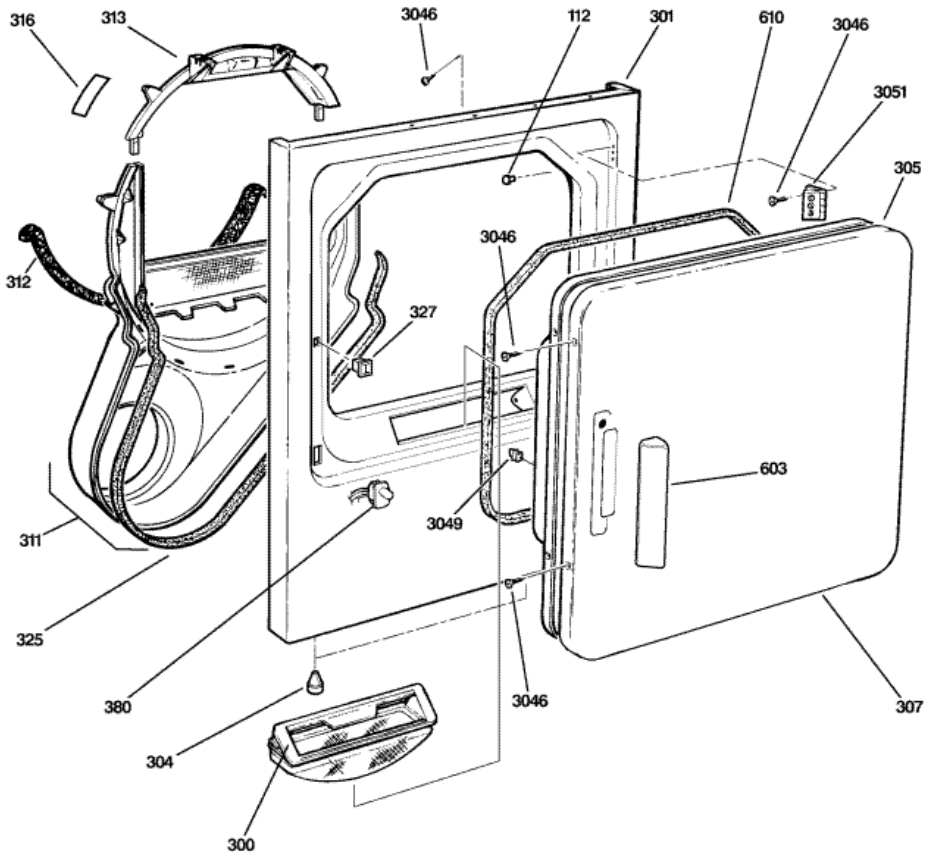

230	WE4M216	THERMOSTAT BIAS DRUM OUT (S/P)
231	WE2M187	SCREW HEX 10-16 1/2 (S/P)
232	WE2M156	SCREW (S/P)
233	WE13M35	BRACKET MOTOR (S/P)
234	WE2M96	CAP NUT (S/P)
235	WE1M280	SCREW (S/P)
237	WE2M148	SCREW (S/P)
239	WE2M167	SCREW (S/P)
502	WE2M174	SCREW (S/P)
630	WE17M22	MOTOR ASM
803	WD21X557	SWITCH INTERLOCK DESCONTINUADO
3109	WE2M154	SCREW (S/P)

DWSR483GB1W PUERTA