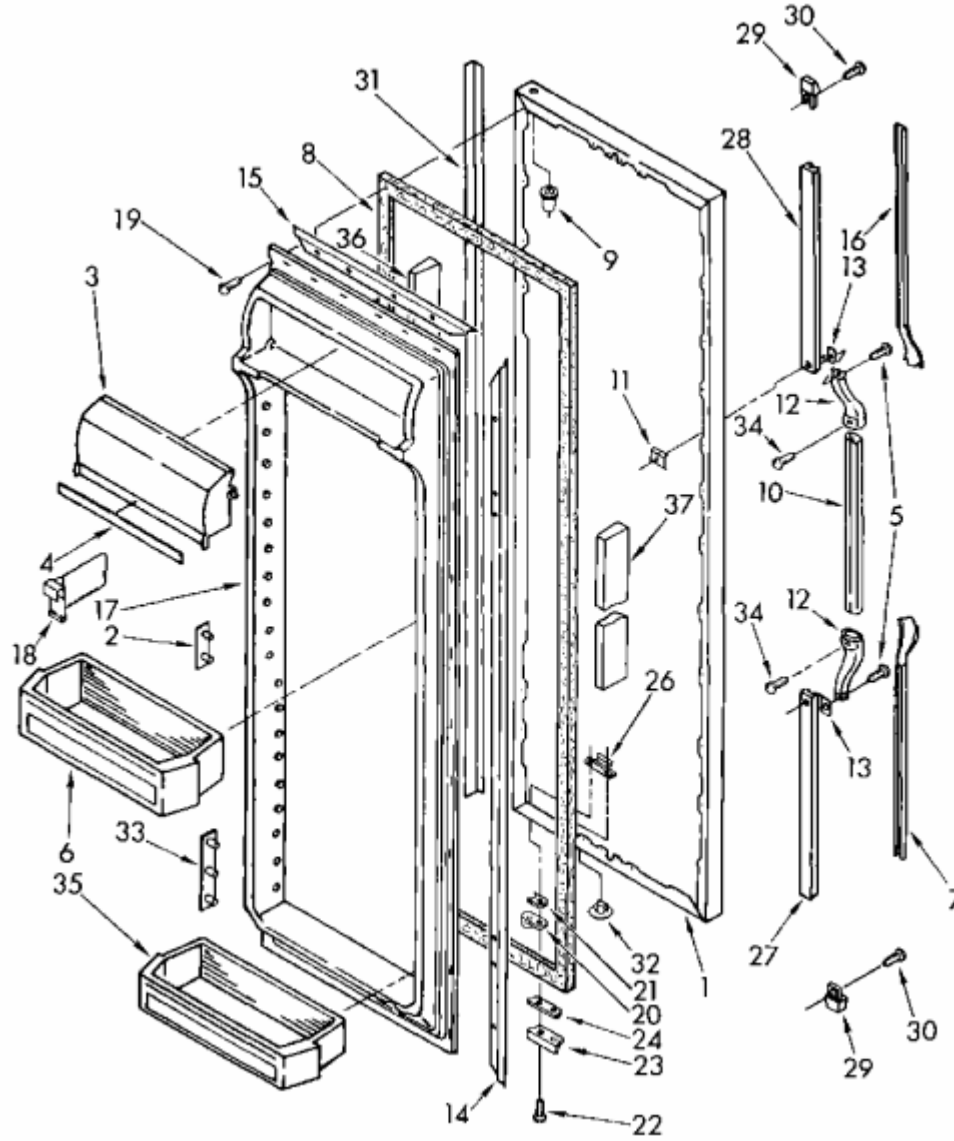

Denek

Benito Juárez 1500 Fracc. Zitoón, Guadalupe N.L.
Tels: 83-37-79-99 y 49 Sin costo: 01-800-872-79-99
Fax: 01-800-872-16-11 Sin costo: 01-800-87-16-10
www.denek.com e-mail: ventas@denek.com

WHIRLPOOL

REFRIGERADOR

ED25RQXXW00

PUERTA DEL ENFRIADOR

Denek

Benito Juárez 1500 Fracc. Zitoón, Guadalupe N.L.
Tels: 83-37-79-99 y 49 Sin costo: 01-800-872-79-99
Fax: 01-800-872-16-11 Sin costo: 01-800-87-16-10
www.denek.com e-mail: ventas@denek.com

WHIRLPOOL REFRIGERADOR ED25RQXXW00
PUERTA DEL ENFRIADOR

NUMERO	N. DE PARTE	DESCRIPCION
1	1110642	Refrigerator Door
2	1118048	Pin Plate (4)
3	2148847	Door, Compartment
4	1118208	Trim, Compartment Door
5	489084	Screw, 8 x 1/2 (4)
6	1124846	Shelf Bin (2)
7	1119361	Insert, Handle
8	1125929	Door Gasket, Magnetic
9	509929	Cap, Hinge Sleeve
10	1124713	Handle, Center
11	941242	Screw Anchor (2)
12	1119359	End Cap, Center Handle
13	935075	Shim
14	1118302	Gasket Retainer, Side (2)
15	1118301	Gasket Retainer, Top & Bottom
16	1119373	Insert, Handle
17	1124842	Panel, Interior Door
18	2152335	Divider, Shelf
19	489101	Screw, 7 x 1/2 (30)
19	489084	Screw (Repair)
20	986758	Door Closer, Upper Cam
21	1104787	Shim, Door Closer
22	488938	Screw, 8 x 1/2
23	988420	Bracket, Door Stop
24	988421	Shim
26	988402	Tap Plate
27	1119360	Retainer, Insert (Bottom)
28	1119372	Retainer, Insert
29	941259	End Cap (2)