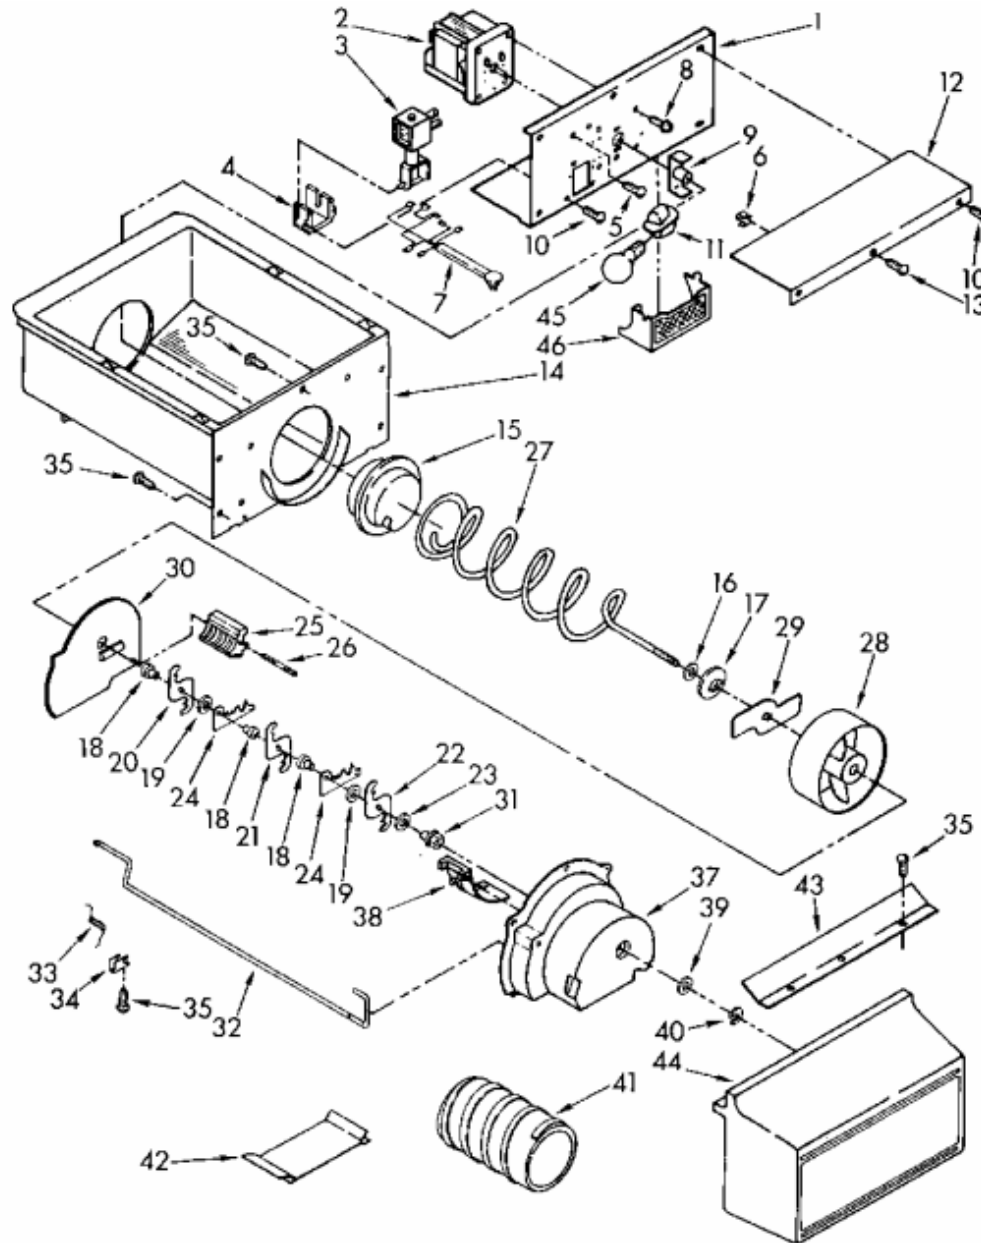

Denek

Benito Juárez 1500 Fracc. Zitoón, Guadalupe N.L.
Tels: 83-37-79-99 y 49 Sin costo: 01-800-872-79-99
Fax: 01-800-872-16-11 Sin costo: 01-800-87-16-10
www.denek.com e-mail: ventas@denek.com

WHIRLPOOL

REFRIGERADOR

ED25RQXXW00

MOTOR Y CONTENEDOR DE HIELOS

Denek

Benito Juárez 1500 Fracc. Zitoón, Guadalupe N.L.
Tels: 83-37-79-99 y 49 Sin costo: 01-800-872-79-99
Fax: 01-800-872-16-11 Sin costo: 01-800-87-16-10
www.denek.com e-mail: ventas@denek.com

WHIRLPOOL REFRIGERADOR ED25RQXXW00

MOTOR Y CONTENEDOR DE HIELOS

NUMERO	N. DE PARTE	DESCRIPCION
1	1118386	Bracket, Motor
2	2152109	Motor, Dispenser
3	2152713	Solenoid Assembly
4	2149100	Guide, Solenoid
5	487523	Screw (2)
6	1115374	Clip, Wiring
7	2149943	Wiring Assembly, Ice Dispenser
8	488906	Screw, 8-32 x 5/16 (4)
9	983663	Coupling, Motor
10	489242	Screw
11	851067	Socket, Light
12	1115339	Cover, Motor
13	487294	Screw, 8-32 x 3/8
14	2152702	Ice Container
15	983668	Coupling, Conveyor
16	1118480	Stop, Cone
17	1119074	Feeder Cone
18	1119005	Spacer, Step (3)
19	1119007	Spacer, Flat (2)
20	1119006	Blade, Rotary
21	1119012	Blade, Rotary
22	1119013	Blade, Rotary
23	489235	Washer, Plain
24	1119009	Blade, Fixed (2)
25	1119010	Block, Blade
26	489229	Roll Pin
27	1119003	Conveyor
28	2152020	Drum
29	1118470	Drive Bar
30	1119004	Floating Baffle
31	1119018	Nut, Bearing
32	2147138	Control Arm
33	1119020	Spring, Return
34	1119021	Retainer Clip, Rod