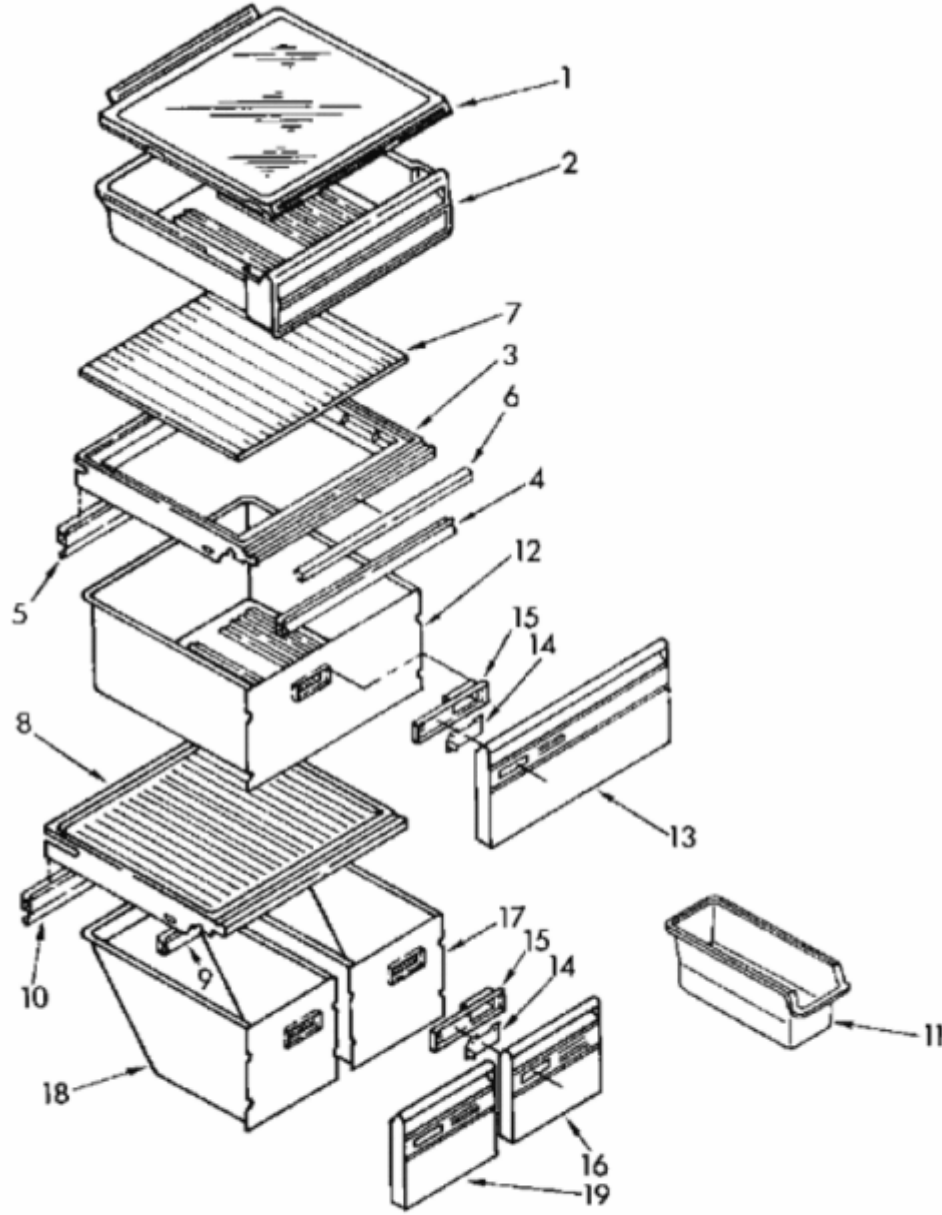

Denek

Benito Juárez 1500 Fracc. Zitoón, Guadalupe N.L.
Tels: 83-37-79-99 y 49 Sin costo: 01-800-872-79-99
Fax: 01-800-872-16-11 Sin costo: 01-800-87-16-10
www.denek.com e-mail: ventas@denek.com

WHIRLPOOL

REFRIGERADOR

ED25RQXXW00

CAJONES Y ANAQUELES

Denek

Benito Juárez 1500 Fracc. Zitoón, Guadalupe N.L.
Tels: 83-37-79-99 y 49 Sin costo: 01-800-872-79-99
Fax: 01-800-872-16-11 Sin costo: 01-800-87-16-10
www.denek.com e-mail: ventas@denek.com

WHIRLPOOL

REFRIGERADOR

ED25RQXXW00

CAJONES Y ANAQUELES

NUMERO	N. DE PARTE	DESCRIPCION
1	1124826	Shelf Assembly, Glass Sliding (3)
2	1124829	Snack Bin
3	1124822	Cover, Crisper
4	1115291	Gasket, Crisper (Front)
5	1121385	Gasket, Crisper (Rear)
6	1119190	Trim, Crisper Cover
7	1114687	Glass, Crisper Cover
8	1124812	Cover, Meat Pan
9	1115292	Gasket (Front)
10	1121384	Gasket (Rear)
11	1127196	Container
12	1114682	Pan, Crisper
13	1124825	Front, Crisper Pan
14	1124819	Slide, Humidity Control
15	1124820	Housing, Humidity Control
16	1124817	Front, Meat Pan
17	1114690	Meat Pan
18	1114691	Meat Pan
19	1124814	Front, Meat Pan