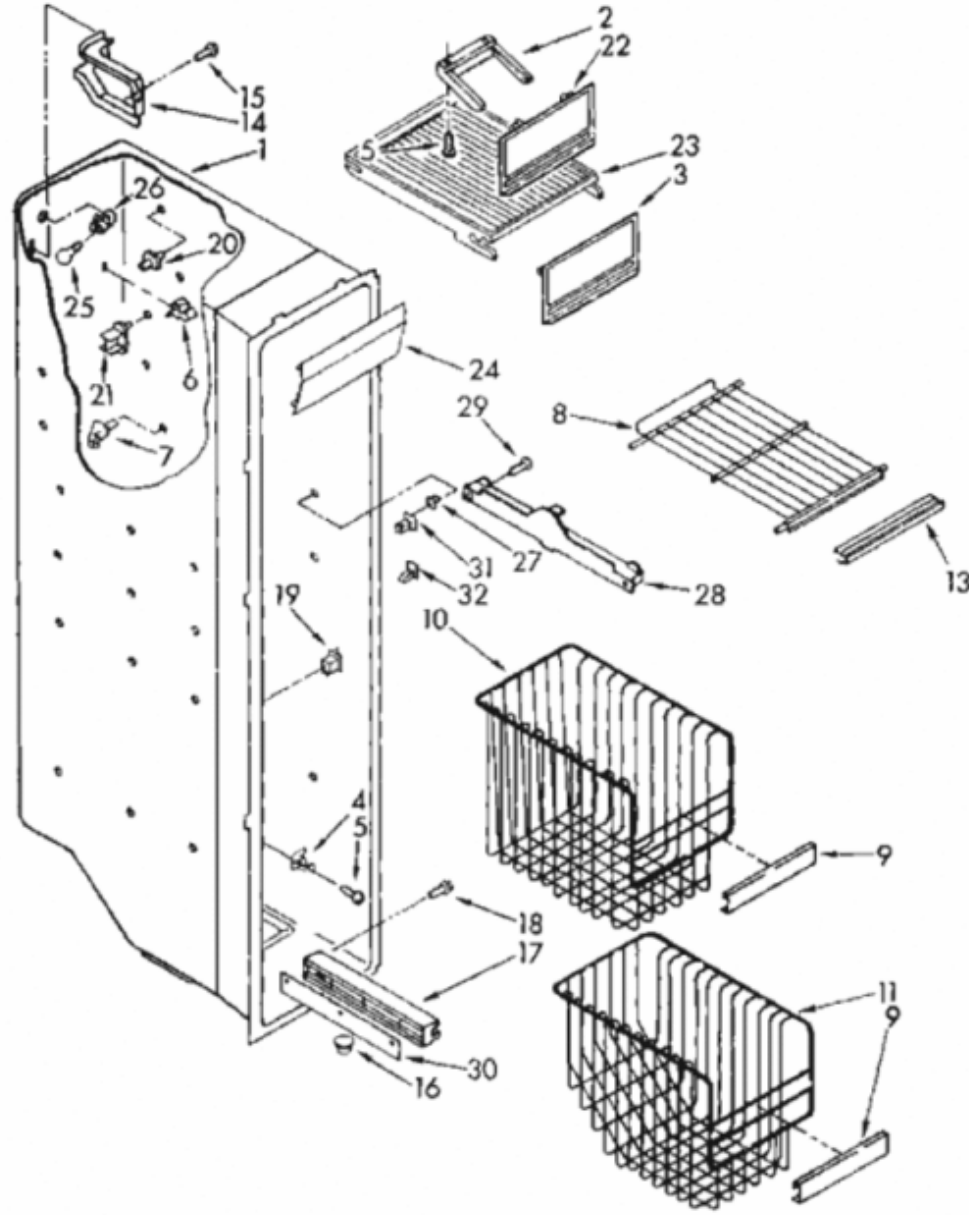

Denek

Benito Juárez 1500 Fracc. Zitoón, Guadalupe N.L.
Tels: 83-37-79-99 y 49 Sin costo: 01-800-872-79-99
Fax: 01-800-872-16-11 Sin costo: 01-800-87-16-10
www.denek.com e-mail: ventas@denek.com

WHIRLPOOL

REFRIGERADOR

ED25RQXXW00

PARTES CONGELADOR

Denek

Benito Juárez 1500 Fracc. Zitoón, Guadalupe N.L.
Tels: 83-37-79-99 y 49 Sin costo: 01-800-872-79-99
Fax: 01-800-872-16-11 Sin costo: 01-800-87-16-10
www.denek.com e-mail: ventas@denek.com

WHIRLPOOL REFRIGERADOR ED25RQXXW00
PARTES CONGELADOR

NUMERO	N. DE PARTE	DESCRIPCION
1		Liner (Not A Serviceable Part)
2	1115380	Slide, Ice Door
3	1124834	Door, Ice Compartment
4	1108436	Evaporator, Support
5	489242	Screw, 8 x 1/2
6	842534	Clip, Air Duct (2)
7	1115317	Support, Stud (4)
8	1116956	Shelf, Wire
9	1124837	Trim, Basket
10	2152088	Basket, Tall
11	2152090	Basket, Slope
13	2148844	Trim, Shelf
14	1114607	Wiring Cover
15	489176	Screw
16	942768	Fitting, Drain
17	1113678	Shelf Track (Right Side (4))
17	1113679	Shelf Track (Left Side (4))
18	487042	Screw
19	1115373	Switch, Rocker Arm
20	1110718	Stud (4)
21	1115386	Stud, Shelf (4)
22	1124833	Door, Top Compartment
23	1115256	Shelf, Top Compartment
24	1115389	Light Lens
25	527949	Light Bulb
26	851067	Light Socket
27	946355	Support Stud
28	1119237	Slide, Container (Left Side)
28	1119293	Slide, Container (Right Side)
29	489100	Screw, 8 x 1-3/8 (4)
30	1129195	Shim, Track (2)
31	946356	Stud, Right Front
32	1106982	Stud, Right Rear