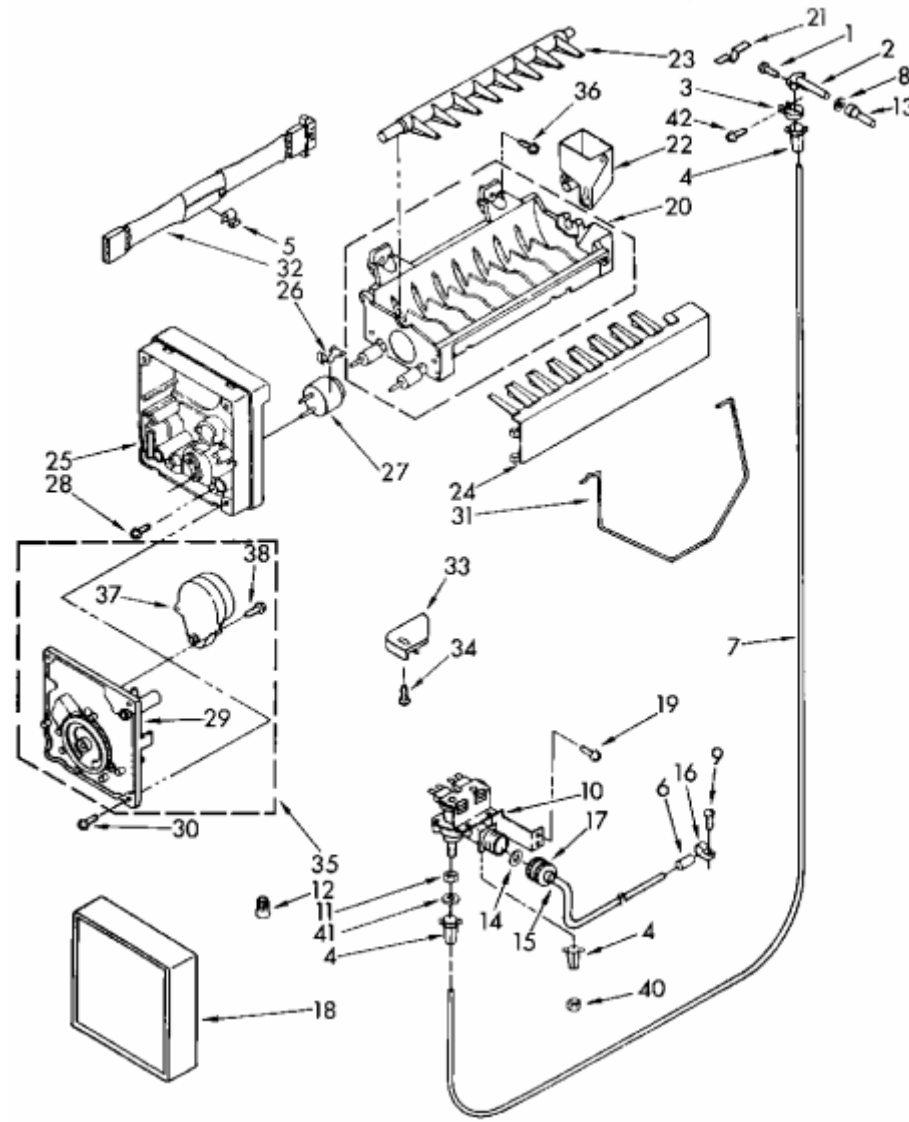

Denek

Benito Juárez 1500 Fracc. Zitoón, Guadalupe N.L.
Tels: 83-37-79-99 y 49 Sin costo: 01-800-872-79-99
Fax: 01-800-872-16-11 Sin costo: 01-800-87-16-10
www.denek.com e-mail: ventas@denek.com

WHIRLPOOL

REFRIGERADOR

ED25RQXXW00

ICE MAKER

Denek

Benito Juárez 1500 Fracc. Zitoón, Guadalupe N.L.
Tels: 83-37-79-99 y 49 Sin costo: 01-800-872-79-99
Fax: 01-800-872-16-11 Sin costo: 01-800-87-16-10
www.denek.com e-mail: ventas@denek.com

WHIRLPOOL REFRIGERADOR ED25RQXXW00
ICE MAKER

NUMERO	N. DE PARTE	DESCRIPCION
1	489084	Screw, 8 x 1/2
2	836489	Fitting, Water Tube
3	488878	Clamp, Tube
4	841707	Insert, Tube
5	628288	Clip, Fuse
6	836074	Dampener
7	653415	Tube, Water
8	1106508	Seal, Gasket
9	489242	Screw
10	628295	Valve, Solenoid
11	627018	Nut, Compression
12	227991	Connector, Wire
13	1114644	Tube, Water Inlet
14	488292	Washer
15	627860	Tube, Inlet Valve
16	510716	Clamp, Tube
17	537588	Nut, Valve
18	628355	Cover
19	488649	Screw, 8-32 x 1/2
20	628228	Mold & Heater Assembly (Also Order 542638 Silicone Grease)
21	652604	Clip
22	627791	Bearing & Inlet
23	627843	Ejector
24	627788	Ice Striper
25	627790	Support
26	627796	Retainer, Thermostat
27	627985	Thermostat (Also Order 542369 Cement Alumilastic)
28	489322	Screw
29	628332	Module Assembly
30	489276	Screw