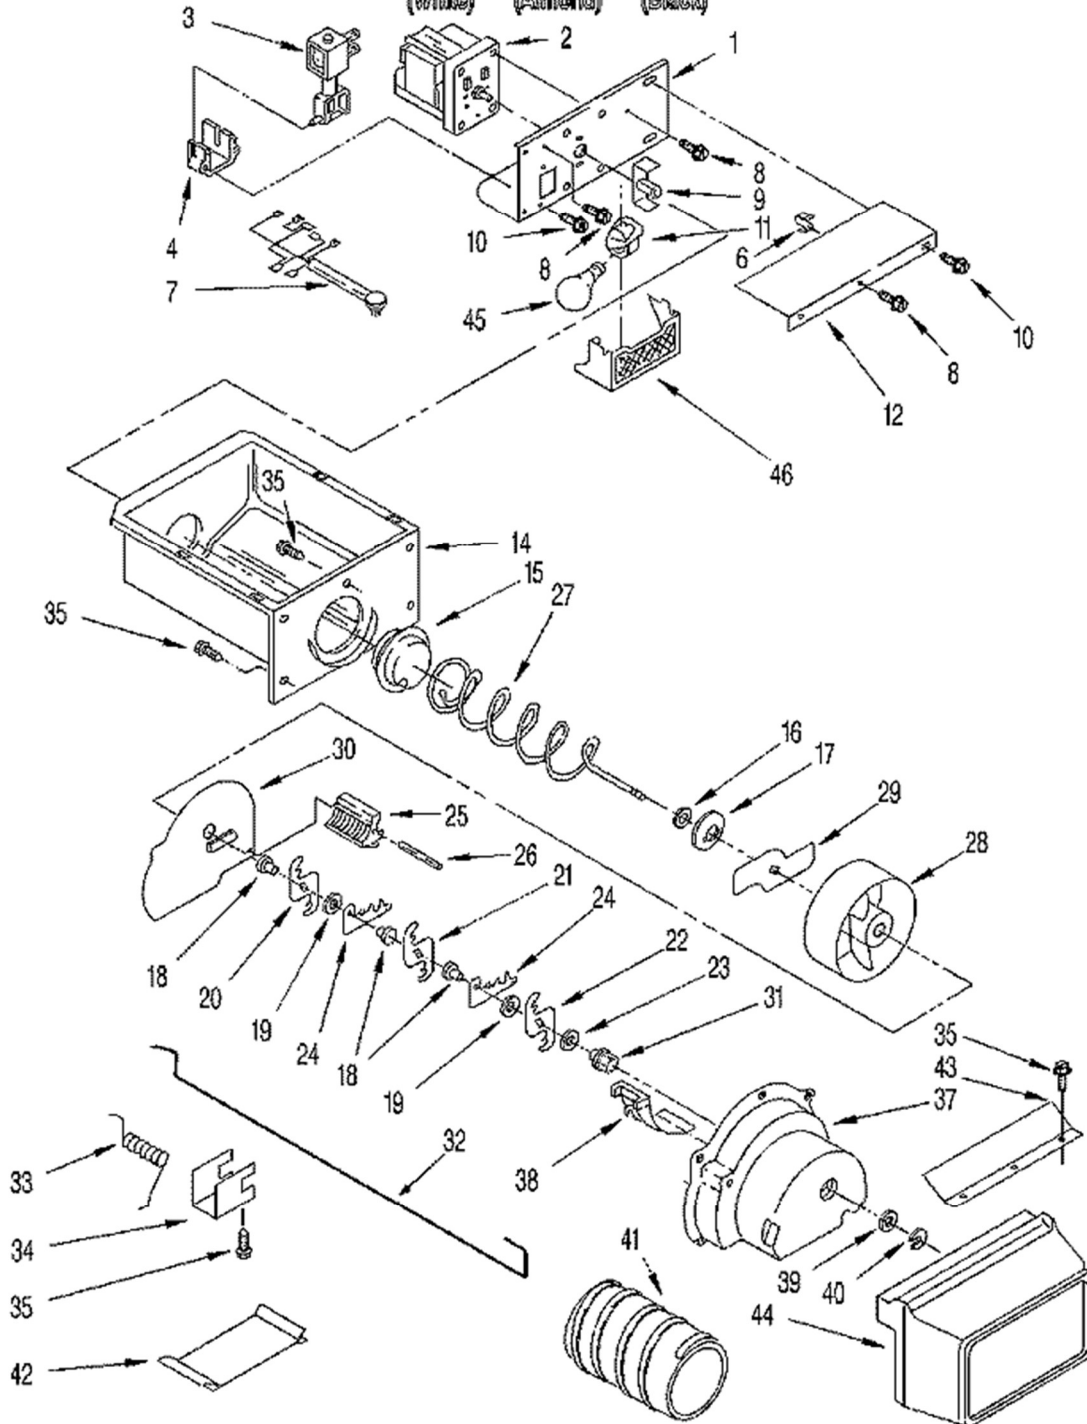

MOTOR AND ICE CONTAINER PARTS

For Models: ED27DQXBW01, ED27DQXBN01, ED27DQXBB01
(White) (Almond) (Black)

4379584

7

Guía	Descripción	# de parte
1	Bracket	WPW10284485
2	Ice Dispenser Kit Motor - 120V 60Hz	WP2188242
3	Soleniod Assembly	WP2152713
4	GUIDE	W10850503
6	Clip, Wiring	WP1115374
7	HARNS-DISP	2169490
8	Screw	WP489399
9	Ice Dispenser Motor Coupling	WPW10169511
10	Screw	WP489478
11	Light Socket Kit	4387478
12	Ice Bucket	WPW10670845
14	Ice Bucket	WPW10670845
15	COUPLING	W10749708
16	STOP-CONE	1118480
17	FEEDER, CONE	1119074
18	Spacer, Step	WP1119005
19	Single Flat Spacer	WP1119007
20	Rotary Blade	W10278732
21	Rotary Blade	W10278732
22	BLADE	W10278733
23	Washer, Plain	WP489235
24	BLADE	1119009
25	Block Blade	2157405
26	PIN-ROLL	489229
27	Ice Auger Kit	W10422851
28	Ice Bin Auger Drum	4388736
29	Ice Bin Auger Drum	4388736
30	Floating Baffle	W10852691
31	Nut, Bearing	WP1119018
32	ARM-CONTRL	W11596045
33	SPRING	1119020
34	CLIP	1119021
35	Transformer Screw	WP488787
37	Refrigerator Ice Crusher Housing	WPW10185018
38	Deflector, Ice	WP1119017
39	WASHER	489234
40	Retainer Ring	WP489236
41	Sleeve Kit	4317870
42	DISCONTINUED	4317811