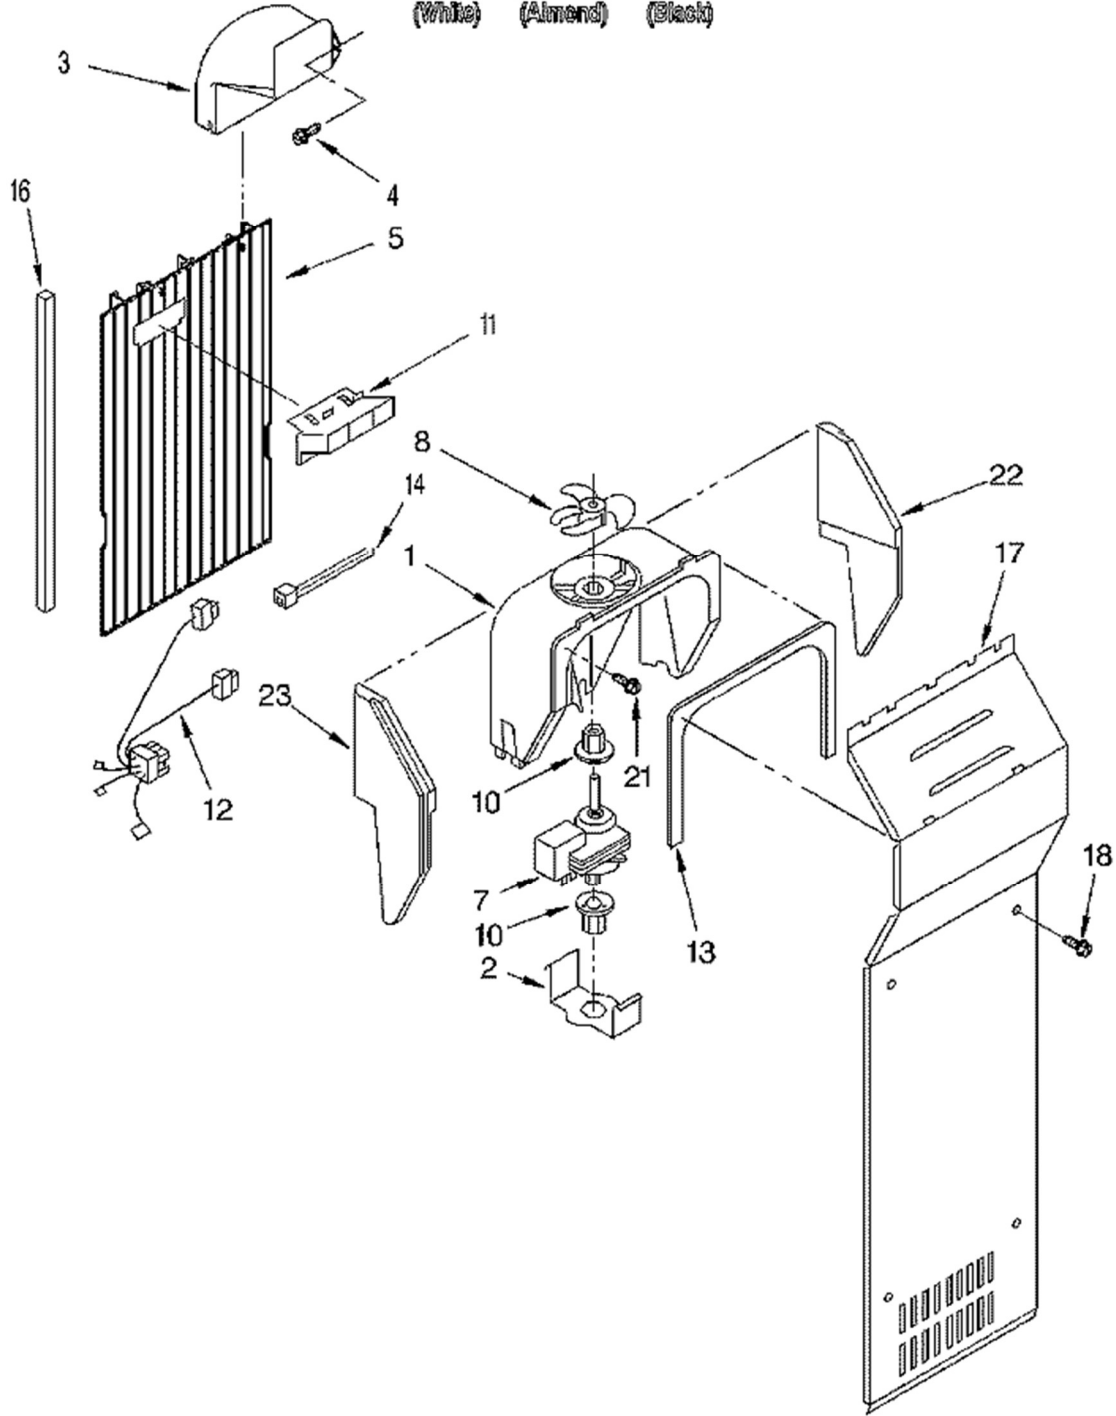

AIR FLOW PARTS

For Models: ED27DQXBW01, ED27DQXBN01, ED27DQXBB01
(White) (Almond) (Black)

4379584

17

Guía	Descripción	# de parte
1	Scroll, Fan	WP2182120
2	Fan Motor Retainer/Bracket	WP2155590
3	SCOOP-AIR	WP2161231
4	Screw	WP488729
5	COVER-EVAP	4388356
7	Evaporator Fan Motor - 120V 60Hz	4389144
8	Evaporator Fan Blade	WP2169142
10	GROMMET, FAN (2)	2155589
11	DUCT	2182146
12	HARNESS, FAN, EVAPORATOR, AND HEATER	2149197
13	Gasket, Fan Scroll	WP2155789
14	Zip Tie	WPW10339879
16	Evaporator Cover Gasket	WP2304241
17	COVER-EVAP	4388356
18	Screw	W11233072
21	Screw	WP489478
22	SUPPORT	4388358
23	SUPPORT	4388358

CONTROL PARTS

For Models: ED27DQXBW01, ED27DQXBN01, ED27DQXBB01
(White) (Almond) (Black)

Guía	Descripción	# de parte
1	DISCONTINUED	4389197
2	BRACKET	1110629
3	SCREW (2)	489397
4	Door Light Switch	WP2149705
6	Electronic Defrost Control Board with Wire Harness	4388932
7	Screw	489392
8	BUTTON-PLG	940014
9	Thermostat Assembly	WP2198202
10	Screw	WP965173
11	Cam Assembly	WP2182195
12	BEARING	1110560
13	Screw	WP489478
14	Cam Assembly	WP2182195
15	ARM-PIVOT	W11256541
16	SCREW	627068
17	Light Socket Kit	4387478
18	Refrigerator Thermostat Sensor Barrier	WP2196003
19	Light Bulb - 40W	8009
20	HARNS-WIRE	2195015
21	Clip, Wiring	WP1115374
22	Wiring Clip	1115375
23	ROD	1123960
24	FASTENER	489285
25	ESCUTCHEON	2161213
26	Thermostat Knob - White	2182111
27	Air Control Knob - White	2197871
28	RETAINER	837444
29	WASHER	489203