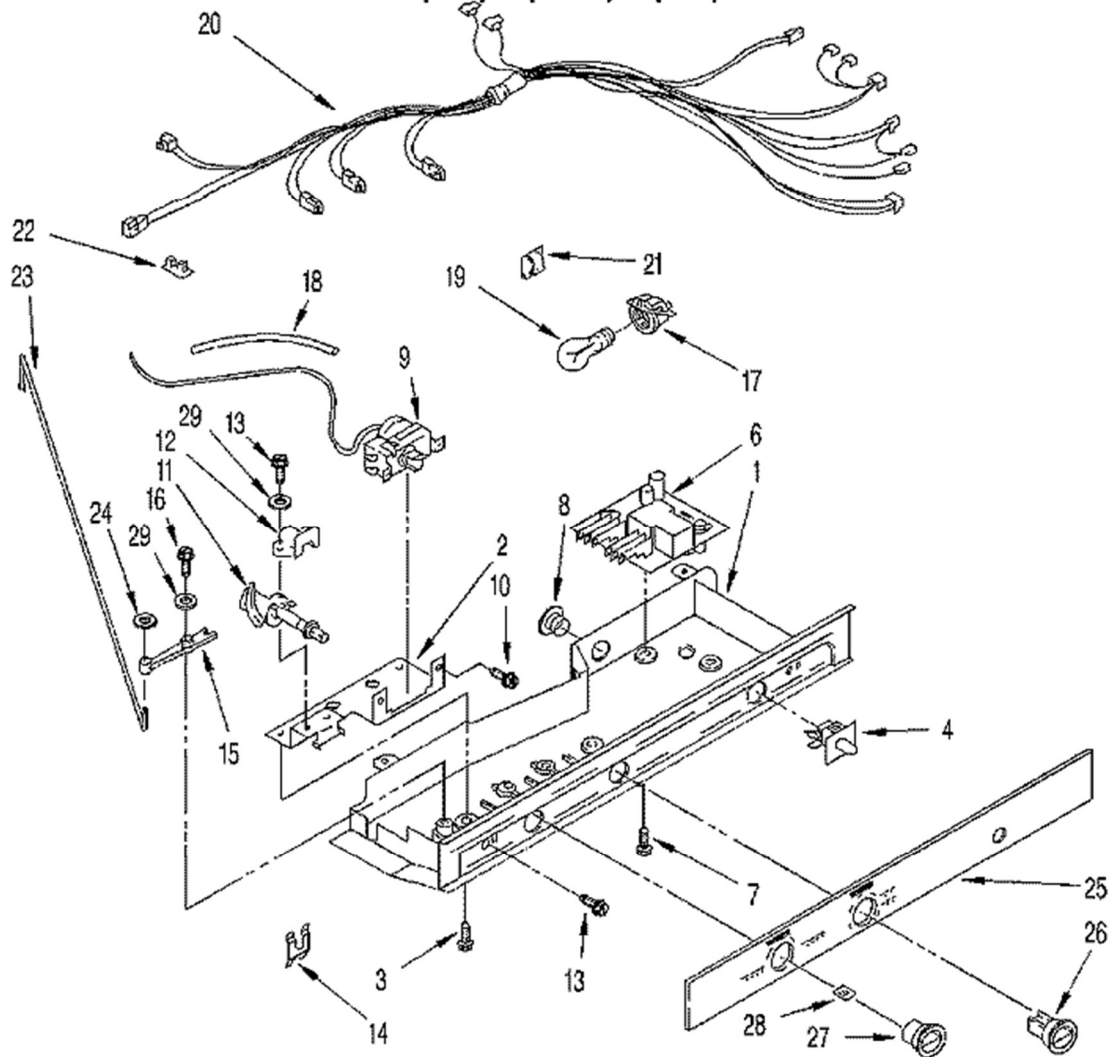

AIR FLOW PARTS

For Models: ED27DQXBW01, ED27DQXBN01, ED27DQXBB01
(White) (Almond) (Black)

4379584

17

Guía	Descripción	# de parte
1	Scroll, Fan	WP2182120
2	Fan Motor Retainer/Bracket	WP2155590
3	SCOOP-AIR	WP2161231
4	Screw	WP488729
5	COVER-EVAP	4388356
7	Evaporator Fan Motor - 120V 60Hz	4389144
8	Evaporator Fan Blade	WP2169142
10	GROMMET, FAN (2)	2155589
11	DUCT	2182146
12	HARNESS, FAN, EVAPORATOR, AND HEATER	2149197
13	Gasket, Fan Scroll	WP2155789
14	Zip Tie	WPW10339879
16	Evaporator Cover Gasket	WP2304241
17	COVER-EVAP	4388356
18	Screw	W11233072
21	Screw	WP489478
22	SUPPORT	4388358
23	SUPPORT	4388358

CONTROL PARTS

For Models: ED27DQXBW01, ED27DQXBN01, ED27DQXBB01
(White) (Almond) (Black)

Guía	Descripción	# de parte
1	DISCONTINUED	4389197
2	BRACKET	1110629
3	SCREW (2)	489397
4	Door Light Switch	WP2149705
6	Electronic Defrost Control Board with Wire Harness	4388932
7	Screw	489392
8	BUTTON-PLG	940014
9	Thermostat Assembly	WP2198202
10	Screw	WP965173
11	Cam Assembly	WP2182195
12	BEARING	1110560
13	Screw	WP489478
14	Cam Assembly	WP2182195
15	ARM-PIVOT	W11256541
16	SCREW	627068
17	Light Socket Kit	4387478
18	Refrigerator Thermostat Sensor Barrier	WP2196003
19	Light Bulb - 40W	8009
20	HARNS-WIRE	2195015
21	Clip, Wiring	WP1115374
22	Wiring Clip	1115375
23	ROD	1123960
24	FASTENER	489285
25	ESCUTCHEON	2161213
26	Thermostat Knob - White	2182111
27	Air Control Knob - White	2197871
28	RETAINER	837444
29	WASHER	489203