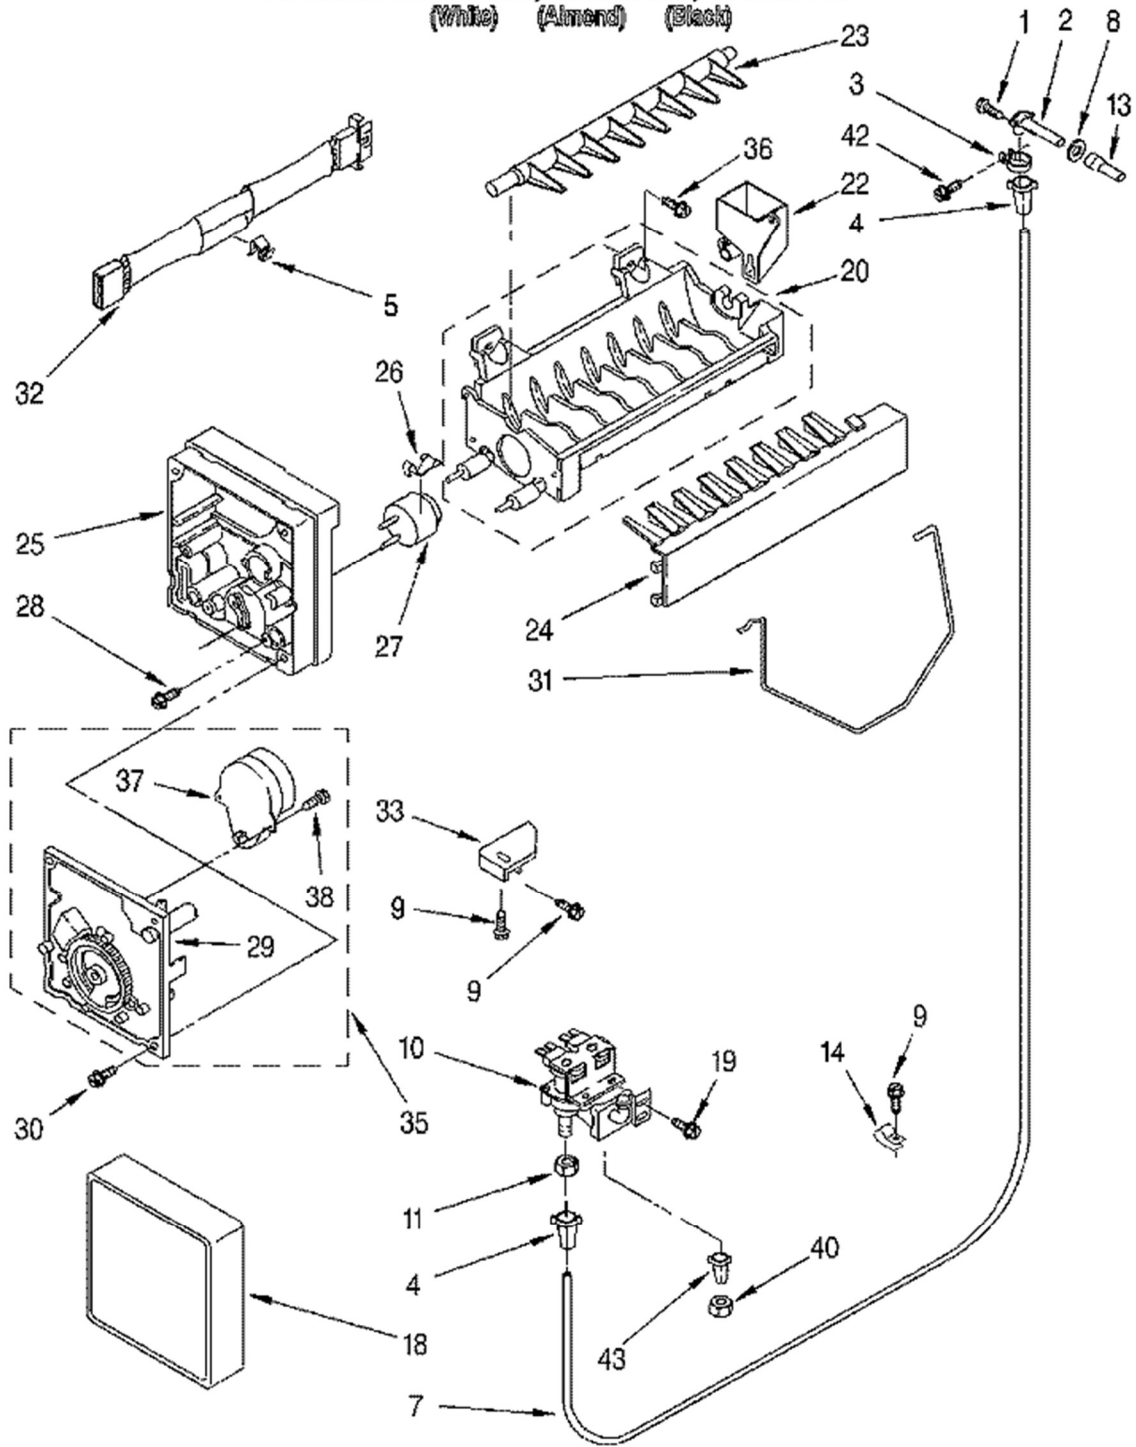

FREEZER LINER PARTS

For Models: ED27DQXBW01, ED27DQXBN01, ED27DQXBB01
(White) (Almond) (Black)

Guía	Descripción	# de parte
1	Hood, Canopy Non-serviceable	N/A
2	Ice Door Slide	1115380
3	USE WPL 2163423	2162946
5	Screw	WP489478
6	CLIP	2215823
7	Shelf Stud - White	4388405
8	STUD-SHELF	W11581579
9	TRIM-BASKT	2179512
10	BASKET, TOLL	2152096
11	BASKET-FZR	2152090
12	BASKET-FZR	2181763
13	STUD-SHELF	W11581579
14	WIRING, COVER	2155572
15	Screw	WP488729
17	TRACK	1126354
17	TRACK	1126355
18	8-18 X .625 TR CR AB	W11693756
19	SWITCH	W11457217
20	Shelf Support Stud - White	4388538
21	USE WPL 4388537	1115386
22	DOOR-ICE	2174343
23	Shelf	WP2194297K
24	LIGHT LENS	1115389
25	Light Bulb - 40W	8009
26	Light Socket Kit	4387478
27	STUD-SHELF	W11581579
28	TRACK	W10845583
28	TRACK	W10845585
29	SCREW	718257
31	Wire Shelf	WP2174267
32	TRIM-SHELF	2162933

ICEMAKER PARTS

For Models: ED27DCXBN01, ED27DQXBN01, ED27DQXBN01
(White) (Almond) (Black)

4379584

19

Guía	Descripción	# de parte
1	Screw	WPW10141645
2	Ice Maker Water Fill Tube Kit	WP2196157
3	Water Hose Clamp	WP488878
4	Plastic Tubing Inserts - 4 Included	4387491
5	Clip, Fuse	WP628379
7	Water Tube Kit	W10823511
8	Ice Maker Fill Tube Gasket	WP1106508
9	Screw	WP489478
10	Dual Outlet Valve Kit	4318046
11	Compression Nut	WP627018
13	Icemaker Fill Tube Extension Kit	4378431
14	Tube Clamp	WP488366
18	COVER-FRNT	628355
19	Screw	WPW10141625
20	Ice Mold	WPW10190929
22	Water Fill Cup and Bearing	WP628356
23	Ejector Arm	WP627843
24	Ice Stripper	WP2182124
25	Motor Housing	WP2195914
26	Retainer, Thermostat	WP2315522
27	Adhesive Cement	WP4317852
27	Cycling thermostat	WP627985
28	SCREW	8533917
29	Icemaker Control Assembly	W10190935
30	Screw	WP681249
31	ARM-SHUT	W11342242
32	Ice Maker Wire Harness	WP2187464
33	Ice Maker Wire Harness	WP2187464
35	Icemaker Control Assembly	W10190935
36	Screw - 8-32 X 1-1/4	WP488163
37	Icemaker Control Assembly	W10190935
38	SCREW	489136
40	Nut Assembly	4318011
42	Transformer Screw	WP488787
43	Insert	WP1129177