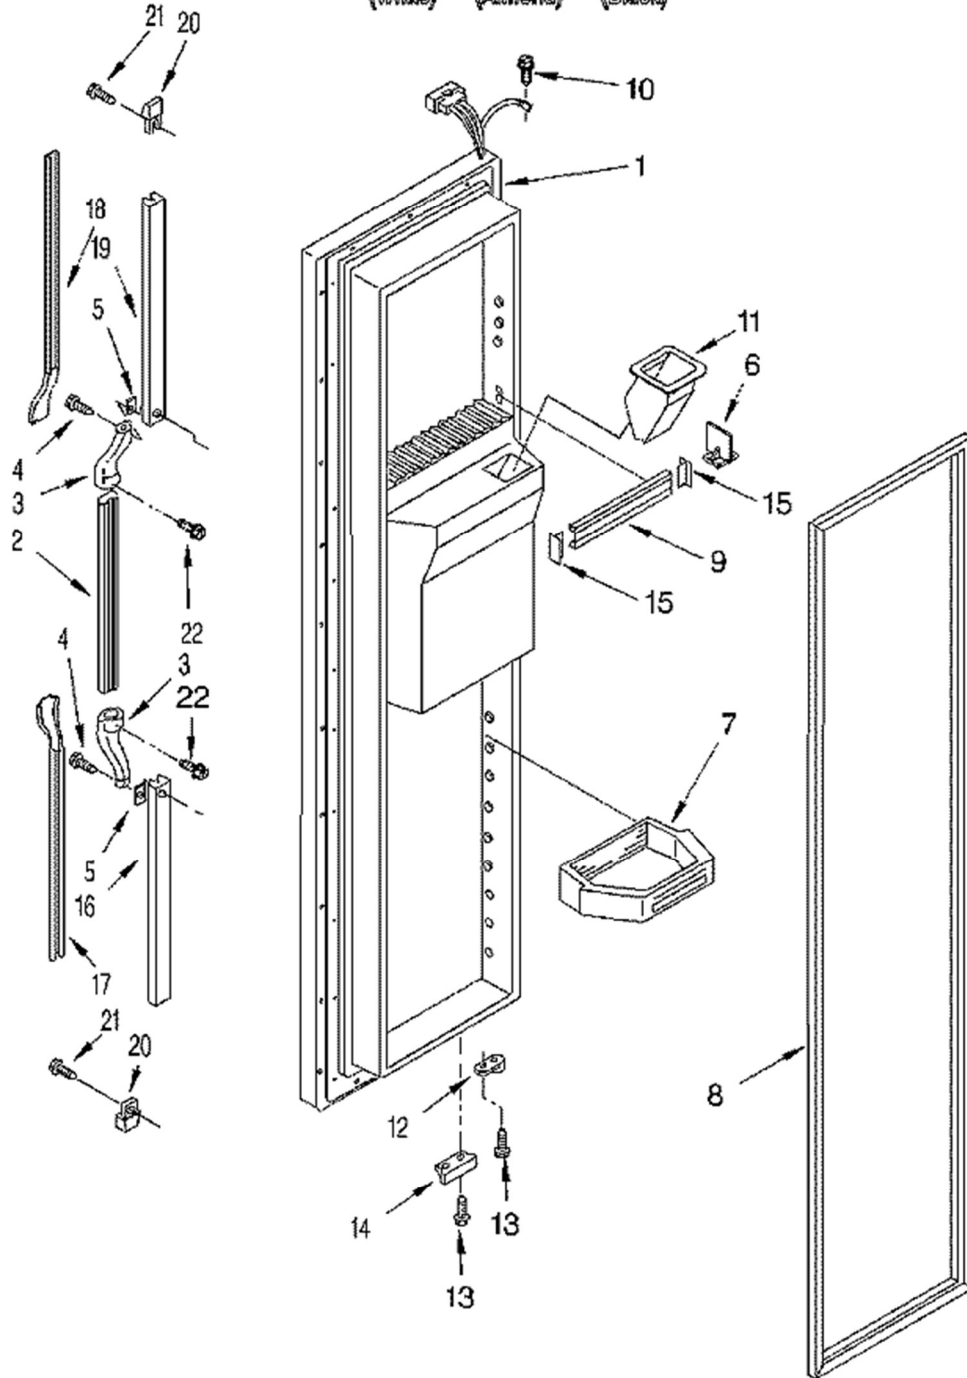

CONTROL PARTS

For Models: ED27DQXBW01, ED27DQXBN01, ED27DQXBB01
(White) (Almond) (Black)

Guía	Descripción	# de parte
1	DISCONTINUED	4389197
2	BRACKET	1110629
3	SCREW (2)	489397
4	Door Light Switch	WP2149705
6	Electronic Defrost Control Board with Wire Harness	4388932
7	Screw	489392
8	BUTTON-PLG	940014
9	Thermostat Assembly	WP2198202
10	Screw	WP965173
11	Cam Assembly	WP2182195
12	BEARING	1110560
13	Screw	WP489478
14	Cam Assembly	WP2182195
15	ARM-PIVOT	W11256541
16	SCREW	627068
17	Light Socket Kit	4387478
18	Refrigerator Thermostat Sensor Barrier	WP2196003
19	Light Bulb - 40W	8009
20	HARNS-WIRE	2195015
21	Clip, Wiring	WP1115374
22	Wiring Clip	1115375
23	ROD	1123960
24	FASTENER	489285
25	ESCUTCHEON	2161213
26	Thermostat Knob - White	2182111
27	Air Control Knob - White	2197871
28	RETAINER	837444
29	WASHER	489203

FREEZER DOOR PARTS

For Models: ED27DQXBW01, ED27DQXBN01, ED27DQXBS01
(White) (Almond) (Black)

Guía	Descripción	# de parte
1	DISCONTINUED	4386801
2	USE WPL 1119757	1118417
2	HANDLE	1124713
3	ENDCAP-HDL	1119359
4	Screw	WP489128
5	SHIM	935075
6	DIVIDER	1123293
7	SHELF BIN (4)	2182752
8	Freezer Door Gasket - White	2159074
8	Freezer Door Gasket - Black	2159082
9	TRIM-DOOR	2170920
10	Screw	WP488234
11	ICE CHUTE	2156145
12	Door Closing Cam Kit	4318165
12	Door Closing Cam Kit	4318165
13	Screw	WP999367
14	BRACKET	2155331
15	End Cap Trim Piece	WP2156006
16	RETAINER	941262
17	INSERT-HDL	1119363
17	INSERT-HDL	1118435
17	INSERT-HDL	1119373
18	INSERT-HDL	1119361
18	INSERT-HDL	1119375
18	INSERT-HDL	1118437
19	RETAINER	2194770
20	ENDCAP-HDL	2156220
21	SCREW	489090
22	SCREW	4387279