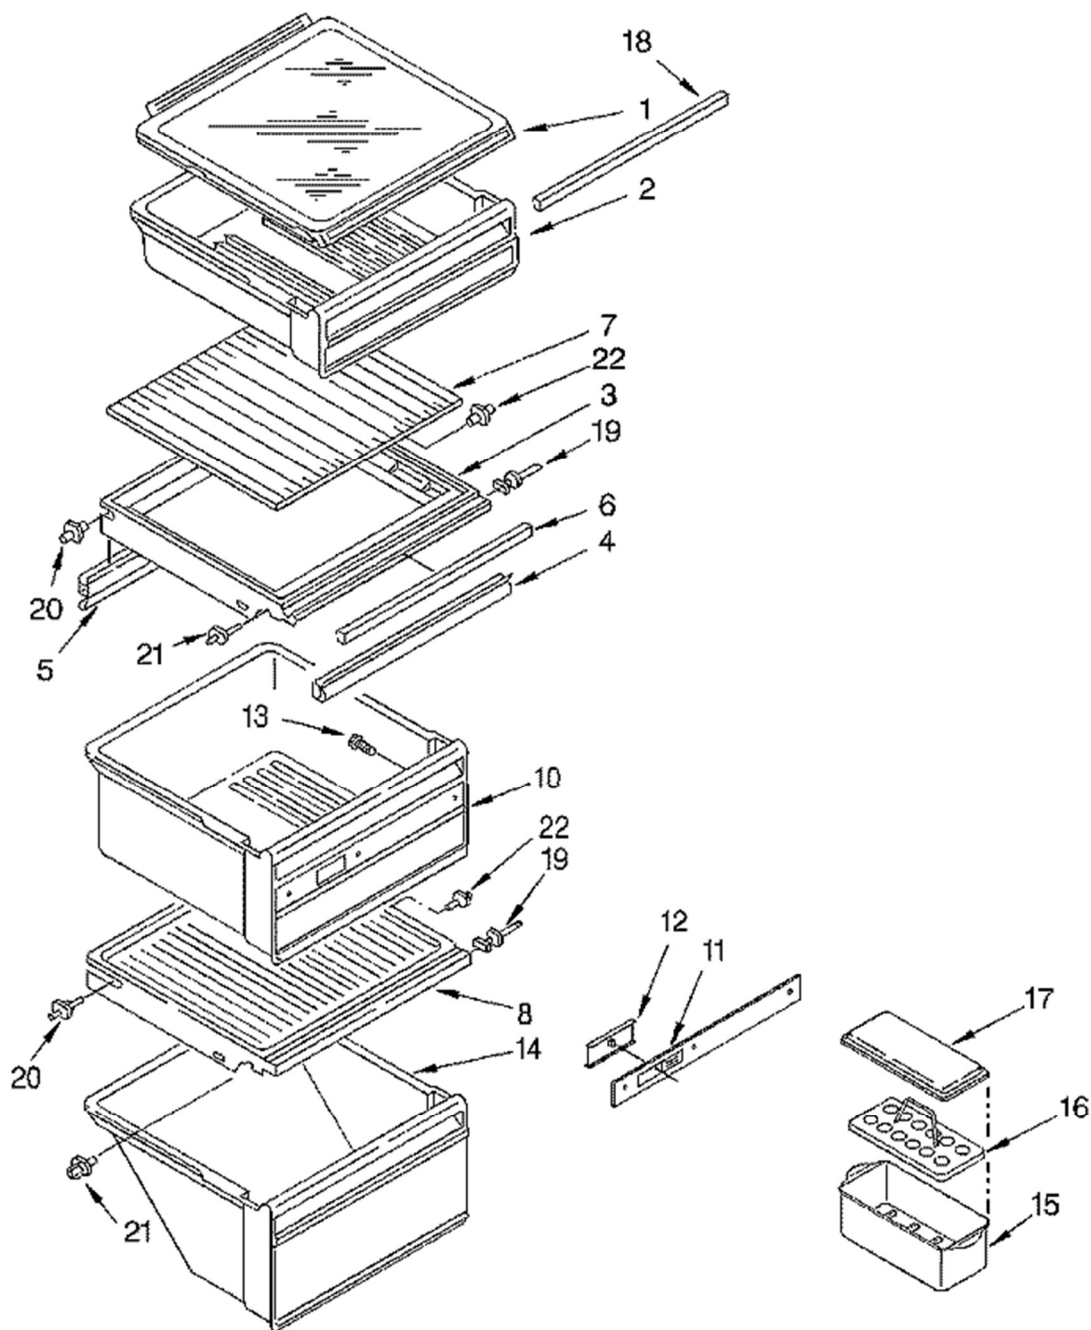

REFRIGERATOR SHELF PARTS

For Models: ED27DQXBW01, ED27DQXBN01, ED27DQXBB01
(White) (Almond) (Black)

Guía	Descripción	# de parte
1	SHELF-GLAS	2162991
2	PAN-SNACK	1115262
3	Crisper Cover Frame - NO Glass	WP1126289
4	Crisper Shelf Front Gasket	1115291
5	Rear Crisper Drawer Gasket	1121385
6	USE WPL 1110795	2162845
7	Crisper Drawer Glass Cover	WP1114687
8	Crisper Drawer Cover	WP2148298
10	USE WPL 2168851	2162860
11	USE WPL 2162712	2162854
12	SLIDE	2162849
13	SCREW, 6-19 X 3/8 (3)	489162
3	PAN-MEAT	2162932
15	Egg Container	W10136387A
16	Egg Carrier	WP2177817
17	USE WPL 2169935	2164374
18	TRIM-COVER	2162989
19	Shelf Support Stud - White	4388538
20	Shelf Support Stud	WP1115290
21	Shelf Support Stud	WP2149540
22	Shelf Support Stud - White	4388538