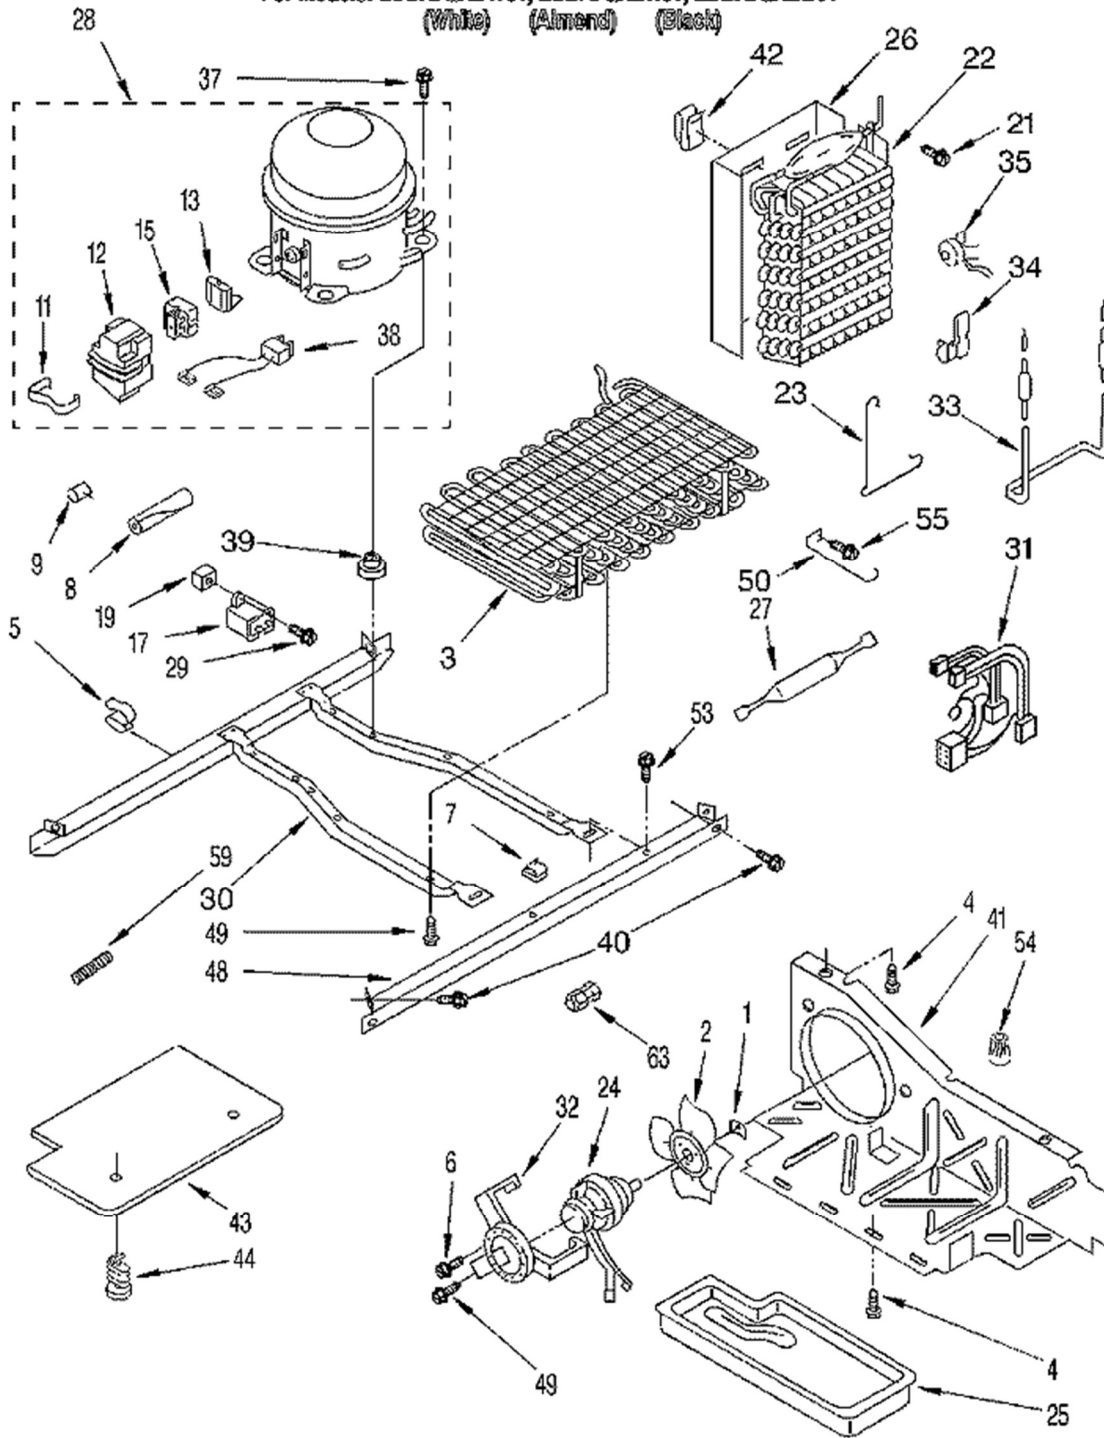

UNIT PARTS

For Models: ED27DQXBW01, ED27DQXBN01, ED27DQXBB01
(White) (Almond) (Black)

Guía	Descripción	# de parte
1	Speed Nut	WP486692
2	Condenser Fan Blade	WP1108179
3	CONDENSER	2198175
4	Screw - 8-18 x 1/2	WP489464
5	CLIP	2208280
6	SCREW	681390
7	CLIP	2200079
8	SLEEVE	W11661094
9	Compressor Dampener	WP2158826
11	RETAINER	943322
12	Terminal Cover	1105055
13	OVERLOAD	4388953
15	Hood, Canopy Non-serviceable	N/A
17	Capacitor	WPW10662129
19	USE WPL 937252	509812
21	Screw	WP489478
22	USE WPL 2155501	2164519
23	Clip, Heater	WP2161324
24	Condenser Fan Motor Kit	833697
25	Evaporator Tray	1110674
26	USE WPL 2256150	2149294
27	Filter Drier Tube	W10843121
28	Refrigerator Compressor	W10439638
28	TUBE-KIT	876765
29	8-18 X .625 TR CR AB	W11693756
30	Unit Mounting Frame	2304904
31	HARNS-WIRE	2176859
32	STRAP	548695
33	Defrost Heater	2161323
34	CLIP, HEATER (2)	2161330
35	Bi-Metal Defrost Thermostat	WPW10225581
37	SCREW	489387
38	Wire Assembly (Production)	WP2172890
39	PRODUCTION	2162067
40	SCREW	489340
41	BAFFLE-AIR	W10896764
42	CLIP, HEATING	2155547
43	COVER-UNIT	W10466698
44	CLIP	489396