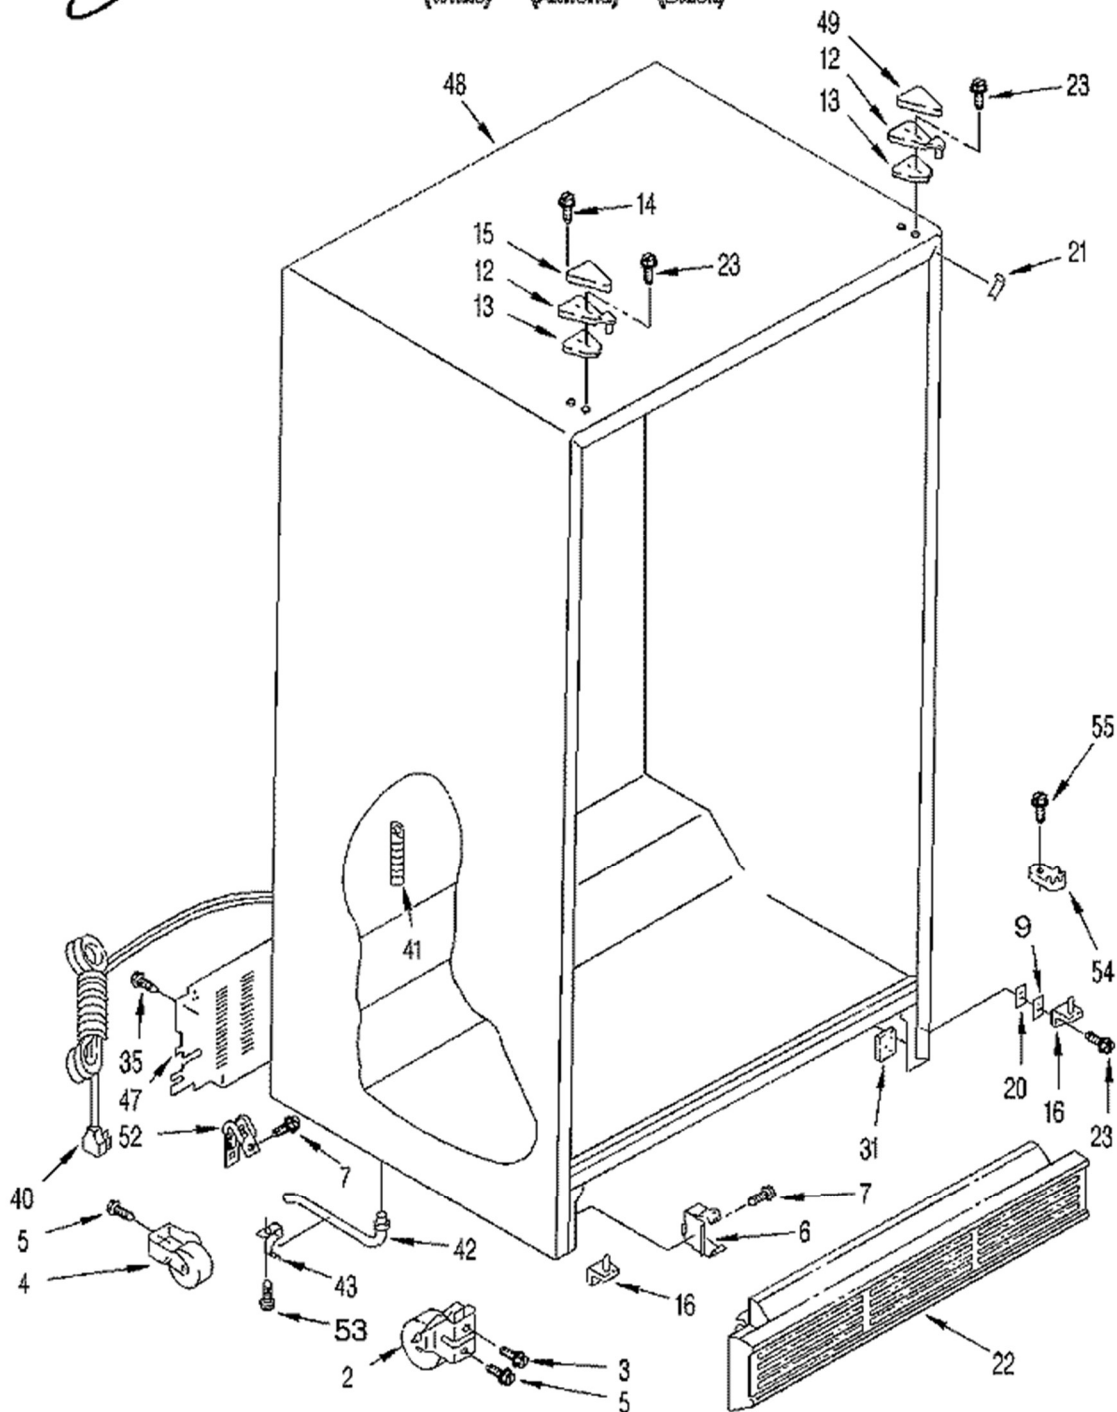

CABINET PARTS

For Models: ED27DQXBW01, ED27DQXBN01, ED27DQXBS01
(White) (Almond) (Black)

REFRIGERATOR

7-94 Lite In U.S.A. (ROQ)

1

Part No. 4378584,

Guía	Descripción	# de parte
2	Refrigerator Front Roller Kit	4386774
3	SCREW, 5/16-24 X 1-1/4	489393
4	Rear Roller	WPW10250570
5	SREW, 1/4-28 X 1/2 (6)	488454
6	Bottom Kickplate Clip	WP2155013
7	Screw	WP489478
9	SPACER, HINGE	2171882
12	Top Door Hinge	WP2196046
13	USE WPL 2196048	2171868
15	Upper Hinge Cover	WP1129262
15	Upper Hinge Cover	WP1129262
15	Upper Hinge Cover	WP1129262
16	Hinge Kit	4386946
16	Door Hinge Set	8201707
20	SPACER, HINGE	2171883
21	USE WPL 2196097	1127272
21	USE WPL 2196097	1110708
21	FILLTER, WRAPPER, ALMOND	2196095
22	Kickplate Grille - Only Black Available	2155485
23	Screw	WP999367
31	TOP-PLATE, BOTTOM HINGE RETAINER (2)	2147310
35	Screw - 8-18 x 1/2	WP489464
40	CORD-POWER	1113084
41	FITTING	W11566763
42	Extension Tube	WP1108438
43	Clip, Drain Tube	WP1108439
47	Rear Compressor Cover	WP2188755
48	Hood, Canopy Non-serviceable	N/A
49	Door Hinge Cover	1119787
49	Door Hinge Cover	1119787
49	Hinge Cover	2155938
52	USE WPL 3196256	549193
53	Screw	WPW10141645
54	Door Cam - Black	WPW10329686
55	Screw	WP489483