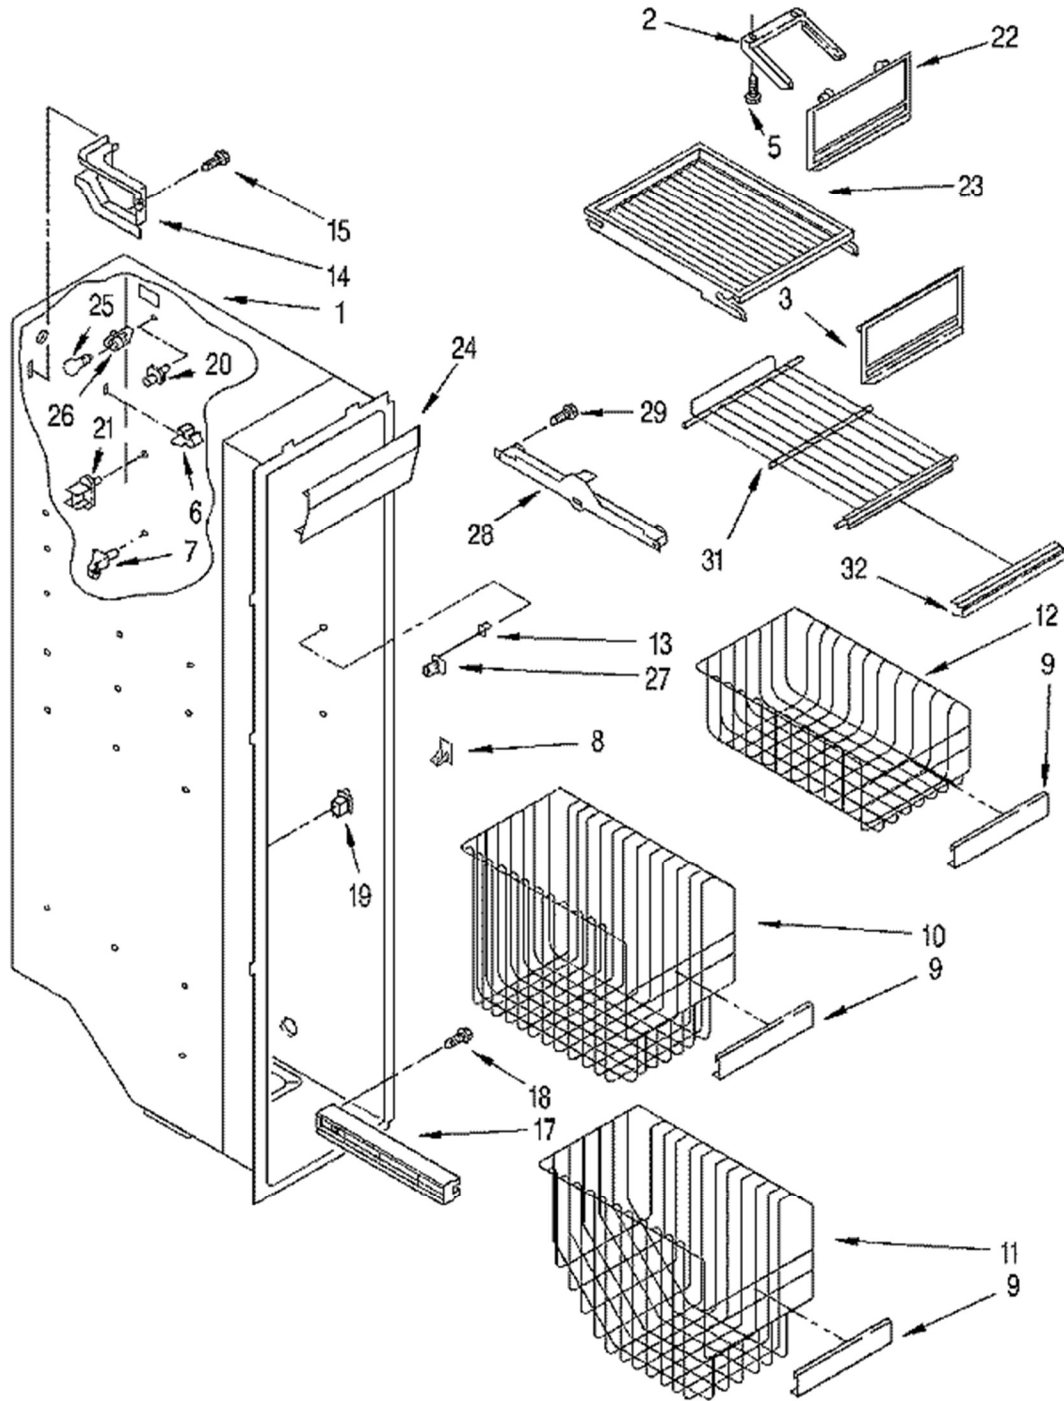

FREEZER DOOR PARTS

For Models: ED27DQXBW01, ED27DQXBN01, ED27DQXBS01
(White) (Almond) (Black)

Guía	Descripción	# de parte
1	DISCONTINUED	4386801
2	USE WPL 1119757	1118417
2	HANDLE	1124713
3	ENDCAP-HDL	1119359
4	Screw	WP489128
5	SHIM	935075
6	DIVIDER	1123293
7	SHELF BIN (4)	2182752
8	Freezer Door Gasket - White	2159074
8	Freezer Door Gasket - Black	2159082
9	TRIM-DOOR	2170920
10	Screw	WP488234
11	ICE CHUTE	2156145
12	Door Closing Cam Kit	4318165
12	Door Closing Cam Kit	4318165
13	Screw	WP999367
14	BRACKET	2155331
15	End Cap Trim Piece	WP2156006
16	RETAINER	941262
17	INSERT-HDL	1119363
17	INSERT-HDL	1118435
17	INSERT-HDL	1119373
18	INSERT-HDL	1119361
18	INSERT-HDL	1119375
18	INSERT-HDL	1118437
19	RETAINER	2194770
20	ENDCAP-HDL	2156220
21	SCREW	489090
22	SCREW	4387279

FREEZER LINER PARTS

For Models: ED27DQXBW01, ED27DQXBN01, ED27DQXBB01
(White) (Almond) (Black)

Guía	Descripción	# de parte
1	Hood, Canopy Non-serviceable	N/A
2	Ice Door Slide	1115380
3	USE WPL 2163423	2162946
5	Screw	WP489478
6	CLIP	2215823
7	Shelf Stud - White	4388405
8	STUD-SHELF	W11581579
9	TRIM-BASKT	2179512
10	BASKET, TOLL	2152096
11	BASKET-FZR	2152090
12	BASKET-FZR	2181763
13	STUD-SHELF	W11581579
14	WIRING, COVER	2155572
15	Screw	WP488729
17	TRACK	1126354
17	TRACK	1126355
18	8-18 X .625 TR CR AB	W11693756
19	SWITCH	W11457217
20	Shelf Support Stud - White	4388538
21	USE WPL 4388537	1115386
22	DOOR-ICE	2174343
23	Shelf	WP2194297K
24	LIGHT LENS	1115389
25	Light Bulb - 40W	8009
26	Light Socket Kit	4387478
27	STUD-SHELF	W11581579
28	TRACK	W10845583
28	TRACK	W10845585
29	SCREW	718257
31	Wire Shelf	WP2174267
32	TRIM-SHELF	2162933