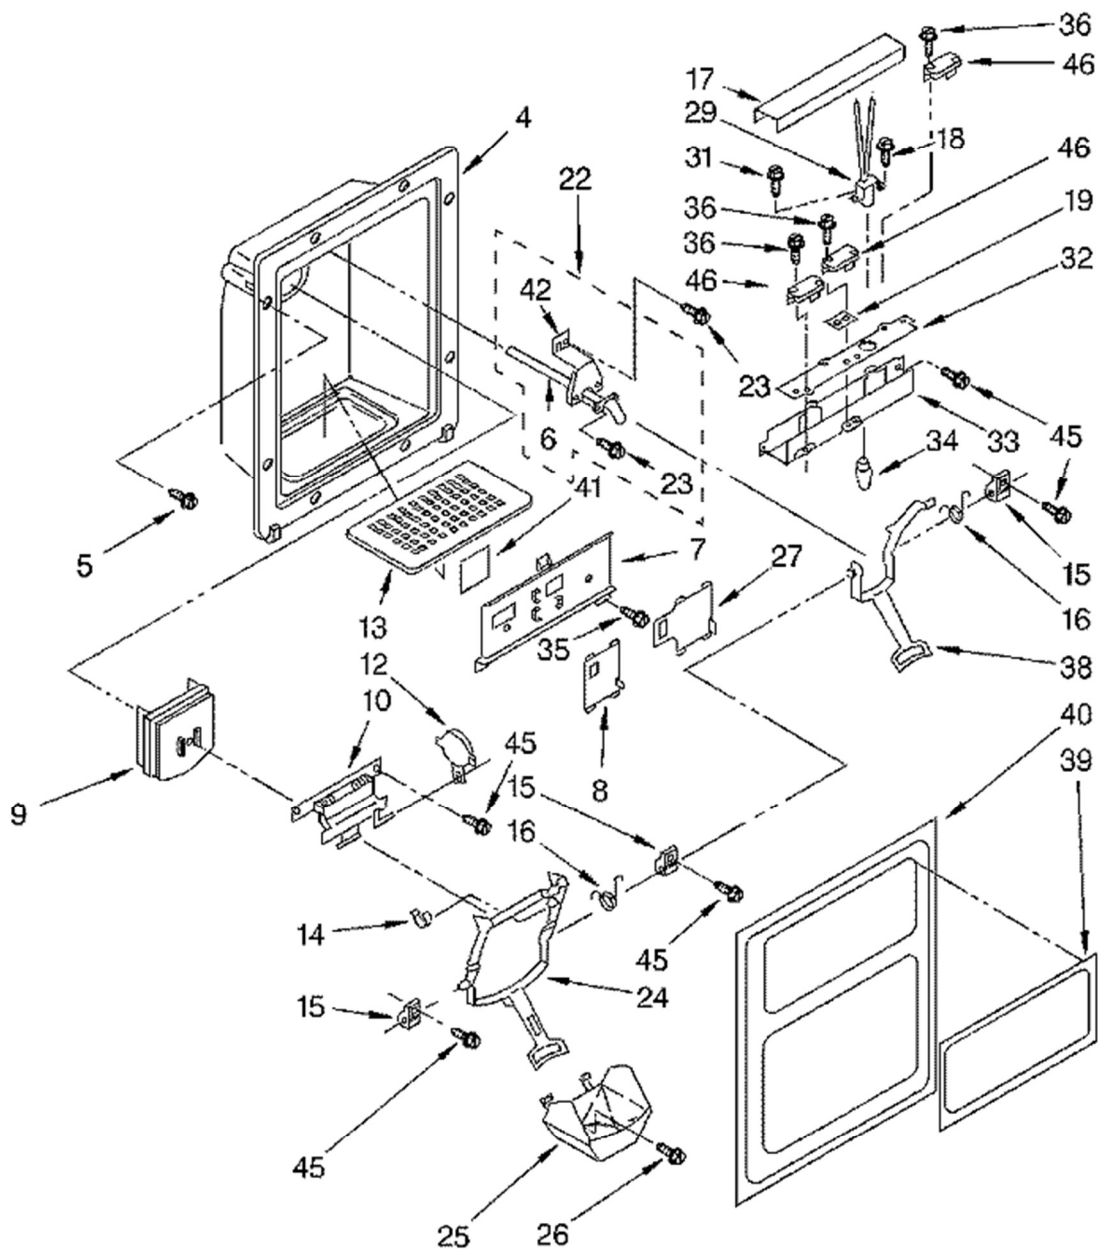

DISPENSER FRONT PARTS

For Models: ED27DQXBW01, ED27DQXBN01, ED27DQXBB01
(White) (Almond) (Black)

Guía	Descripción	# de parte
4	Hood, Canopy Non-serviceable	N/A
6	Hood, Canopy Non-serviceable	N/A
7	USE WPL 2152716	2152717
8	SLIDE, CUBE/CRUSH, BLACK	2152719
8	Slide for cube/crush switch - white	2152720
8	SLIDE - Almond	2152721
9	Ice Dispenser Door Chute	WP2180353
10	Ice Door Hinge Mechanism with Mounting Brack	WP2147167
12	Ice Door Mechanism	WP1120581
13	Dispenser Overflow Grille - Black Only	WP983900
14	RING-COMPR	987917
15	Lever Bearing	983697
16	Lever Spring	983696
17	SHIELD, WIRING	1119041
19	Spacer	625834
22	Nozzle and Tube Kit	WP4388152
23	Screw	WP965173
24	ARM-DISPSR	2177144
25	Ice Cube Guide	1124730
26	WHITE	488892
27	SLIDE, LIGHT, SWITCH, BLACK	2152724
27	Light Switch Slide	2152726
27	SLIDE	2152727
29	SOCKET	2166862
31	USED W/625846 MOTOR	488361
32	INSULATOR. CONTROL BRACKET	2147164
33	BRACKET, CONTROL	2147163
34	Light Bulb - 10W	WP22002263
35	Single Hex Head Screw	WP489069
36	SCREW, 4-40 X 9/16 (6)	489155
38	Water Dispenser Arm - White	WP2177149
39	OVERLAY	2162923
40	USE WPL 2198154N	2162928
41	SHIELD	1121404
42	BRACKET-WATER	987049
45	Screw	WP3400906
46	Micro Switch	WP2162361