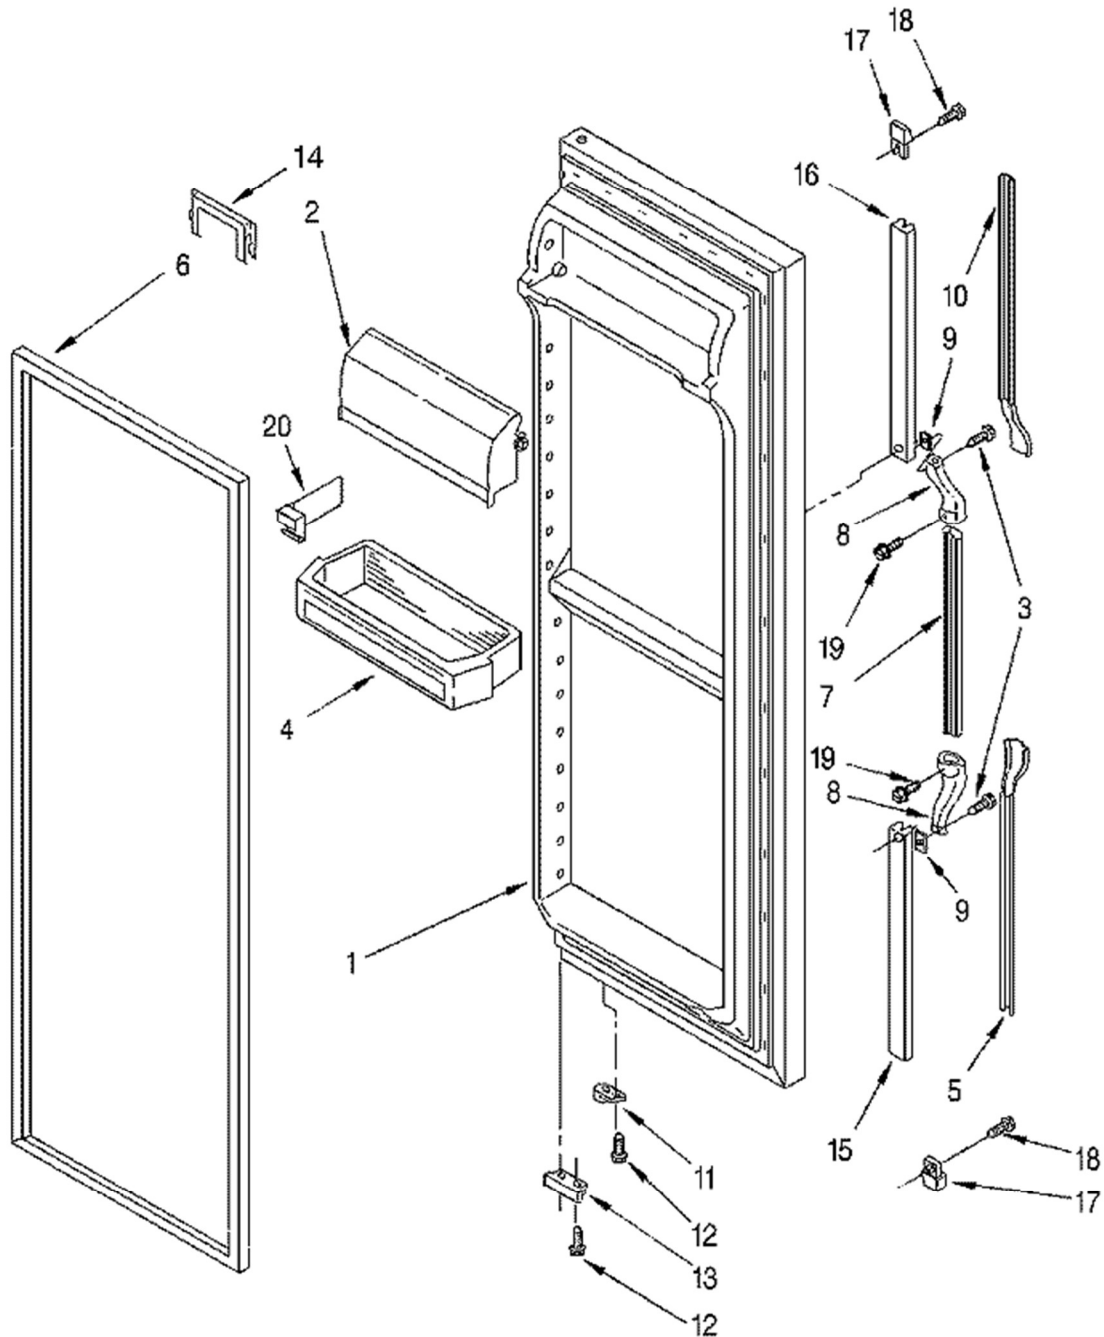

Guía	Descripción	# de parte
43	ICE DEFLECTOR	1119043
44	USE WPL 2147510	2162949
45	Light Bulb - 40W	8009
46	Light Bulb Lens Cover - White	983359

REFRIGERATOR DOOR PARTS

For Models: ED27DCXBW01, ED27DQXBW01, ED27DQXBB01
(White) (Almond) (Black)