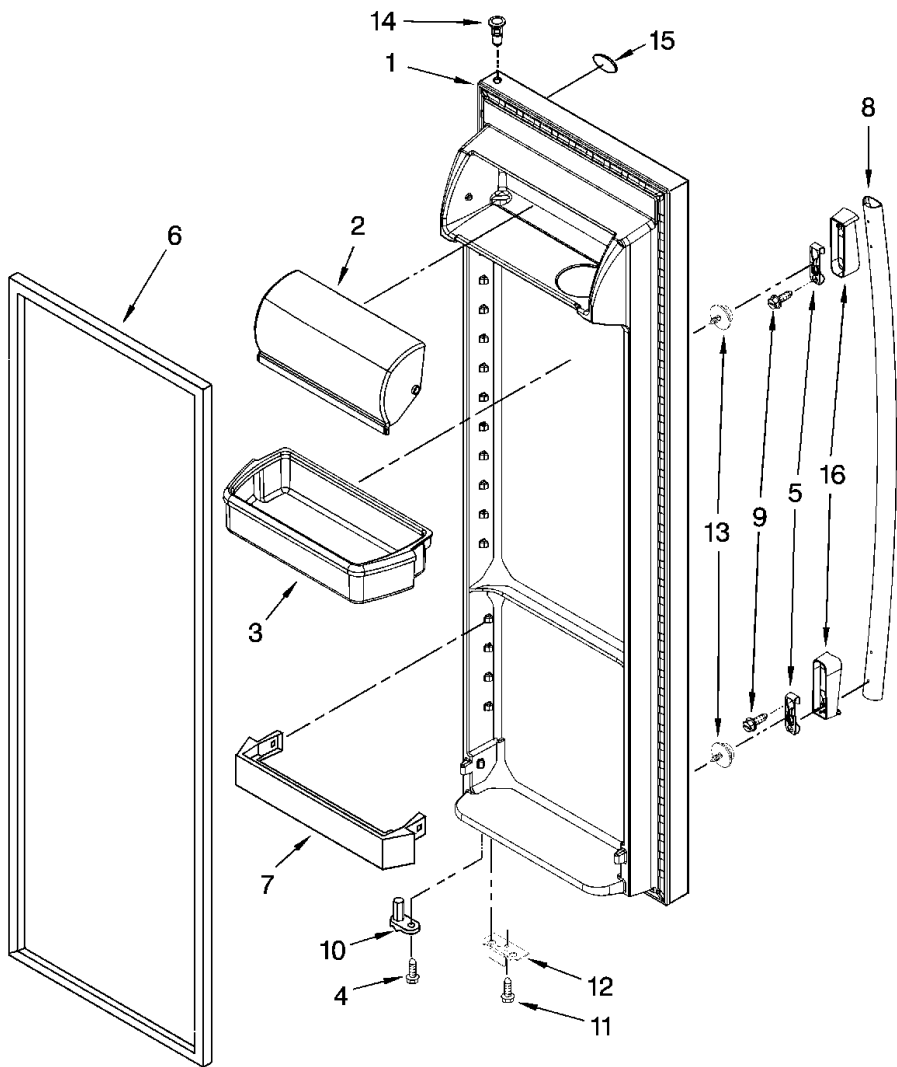

ED5LTAXVL00

ED5LTAXVL00

1	2217535L	REFRIGERATOR DOOR (INCLUDES ITEM 5) (STAINLESS-VCM)
2	WP2256101	DOOR,COMPARTMENT
3	WP2203828	DOOR BIN (3)
4	WP3400012	SCREW
5	WP2255411	CLIP,HANDLE MOUNT
6	2159083	DOOR GASKET,MAGNETIC (BLACK)
7	WP2156022	TRIVET
8	W10273555	HANDLE
9	W10155511	SCREW
10	WP2182179	THIMBLE,CAM
11	WP489483	SCREW
12	WP2206629B	BRACKET,DOOR STOP
13	WPW10288153	SCREW
14	WP2182181	THIMBLE, TOP
15	WP2213265	NAMEPLATE
16	W10127772	END CAP