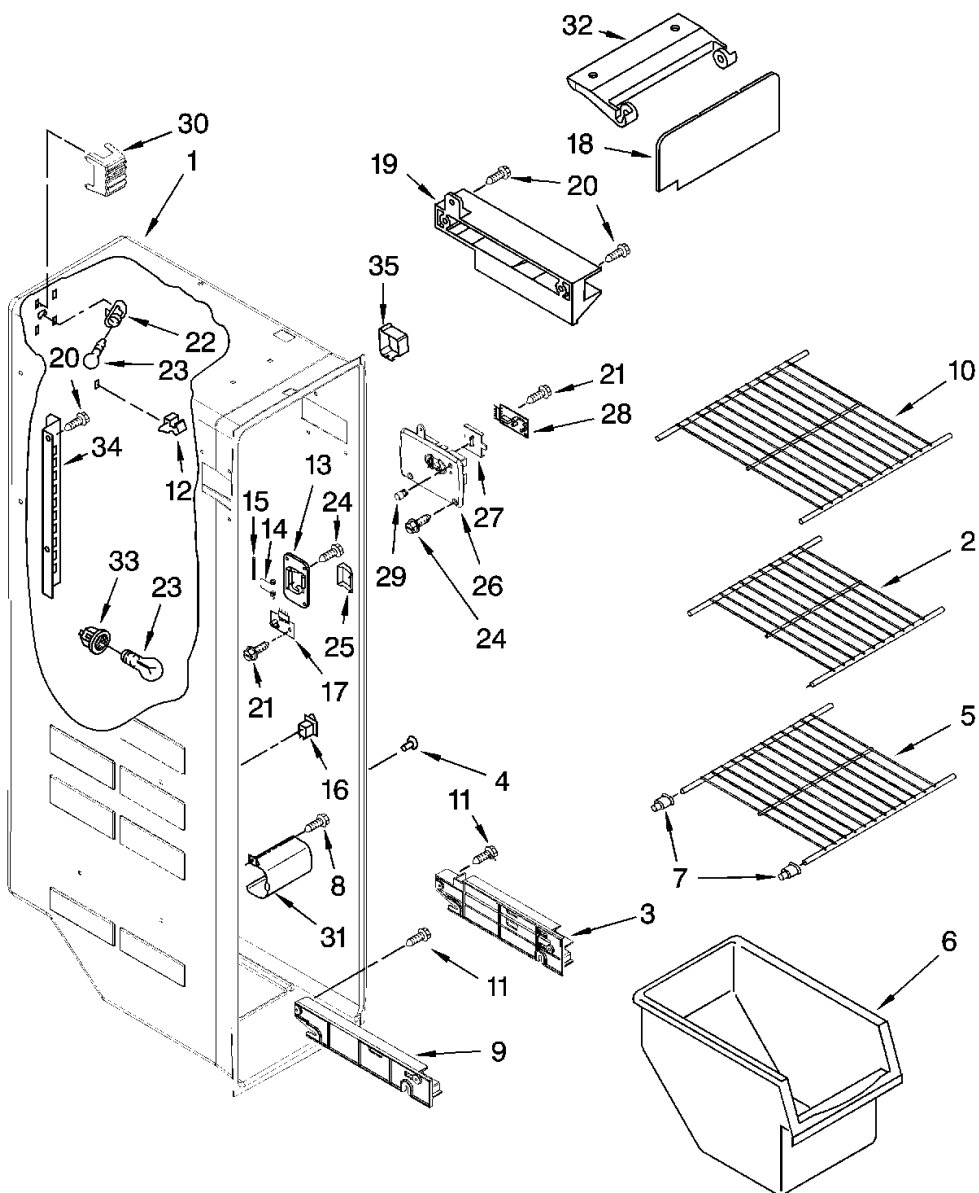

ED5LTAXVL00

ED5LTAXVL00

2	WPW10318961	SHELF
3	2301291	TRACK,BASKET-DUAL (RIGHT SIDE)
3	2301292	TRACK,BASKET-DUAL (LEFT SIDE)
4	WP941839	HOLE PLUG (WHITE)
5	WPW10318948	SHELF
6	WPW10144409	BIN,FREEZER
7	2163762	CUP,SHELF (16)
8	WP3400893	SCREW
9	2301289	SHELF TRACK (RIGHT SIDE)
9	2301290	SHELF TRACK (LEFT SIDE)
10	2309596	SHELF
11	W10759522	SCREW
12	2215823	CLIP,AIR DUCT
13	WP2198587	COVER,EMITTER
14	WP2198635	SPRING,DOOR
15	WP2198634	PIN,DOOR
16	WPW10656771	SWITCH,ROCKER ARM COMBINATION (FREEZER)
17	W10757851	P.C. BOARD
18	WP2255720	COVER,ICE MAKER
19	2212321	SLIDE - I/M MOUNTING (RIGHT HAND)
20	WP489478	SCREW
21	489214	SCREW
22	2162085	SOCKET,LIGHT
23	8009	BULB,LIGHT
24	8281185	SCREW (WHITE)
25	WP2198633	FLIPPER,SHUT OFF
26	W10173569	COVER,RECEIVER
27	2255562	SLIDE,ICE MAKER SHUT OFF
28	W10757851	P.C. BOARD,RECEIVER
29	WP2198643	LENS,RECEIVER
30	WP2302848	SHIELD,LIGHT
31	4389127	COVER,LIGHT LENS
32	WP2198641	BRACKET,ICEMAKER COVER
33	2155597	SOCKET,LIGHT
34	2320024	LADDER (LEFT SIDE)
34	2320025	LADDER (RIGHT SIDE)
35	2303234	SHIELD,WIRING