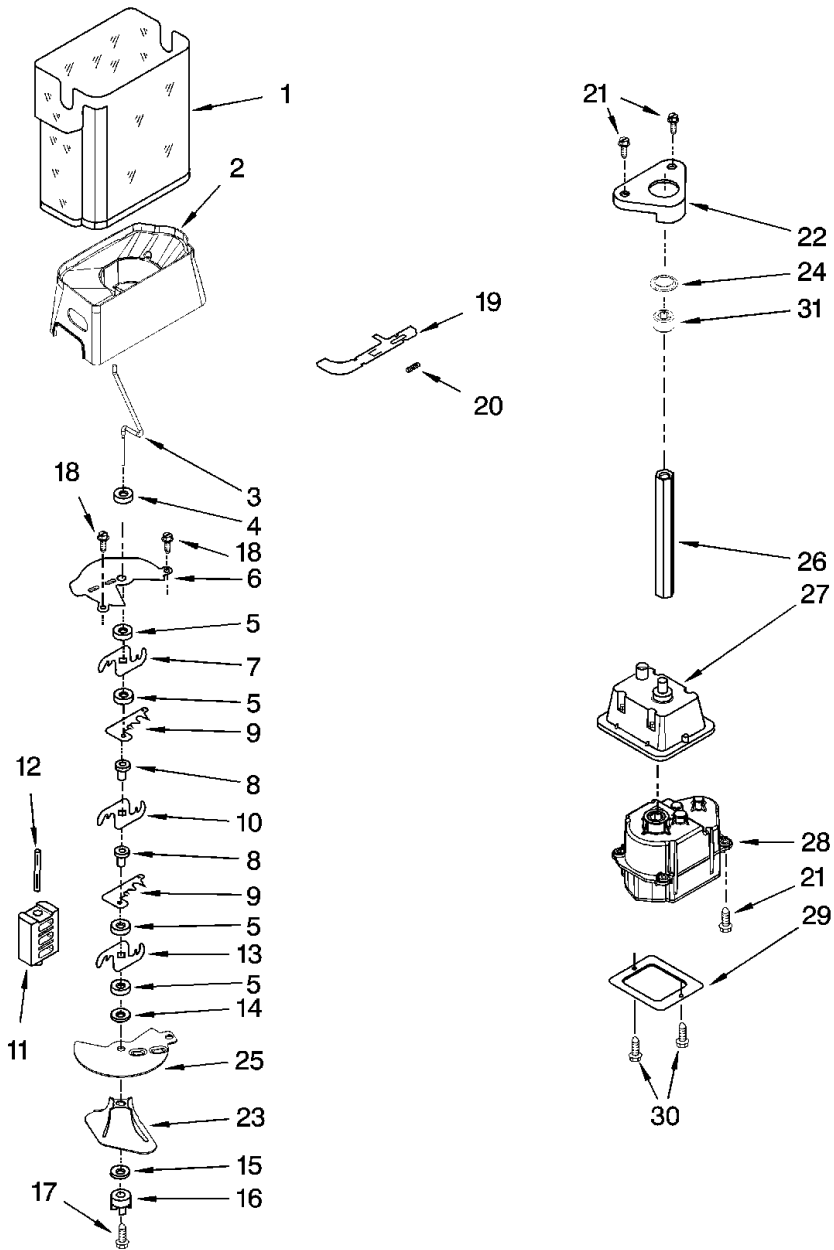

ED5LTAXVL00

ED5LTAXVL00

1	WP2198573	CRUSHER BIN
2	WPW10130497	CRUSHER BIN
3	WP2317240	AUGER
4	W10856867	WASHER,AUGER
5	WP1119007	SPACER,FLAT
6	2317248	COVER,CRUSHER
7	W10278733	BLADE,ROTARY
8	WP1119005	SPACER,STEP
9	2257020	BLADE,FIXED
10	W10278732	BLADE,ROTARY
11	2317239	BLOCK,BLADE
12	489229	PIN,ROLL
13	W10278731	BLADE,ROTARY
14	WP489235	WASHER
15	WP2198661	WASHER, TOP COUPLING
16	WP2188918	COUPLING
17	WP8281164	SCREW (STAINLESS)
18	WP3400065	SCREW (STAINLESS)
19	2317267	LATCH,BIN
20	WP2198608	SPRING,LATCH
21	WP8281163	SCREW (STAINLESS)
22	WP2188919	CLIP,SHAFT
23	2317243	WIPER
24	WP2198628	SEAL
25	2317250	DIVIDER CHAMBER
26	WP2188917	SHAFT,DRIVE
27	WP2256154	ENCLOSURE,MOTOR
28	W10822635	DISPENSER,MOTOR
29	2212305	COVER,MOTOR ENCLOSURE
30	WP489478	SCREW
31	WP2315559	SLEEVE,BEARING
100	WP2317251	ICE CONTAINER (COMPLETE)