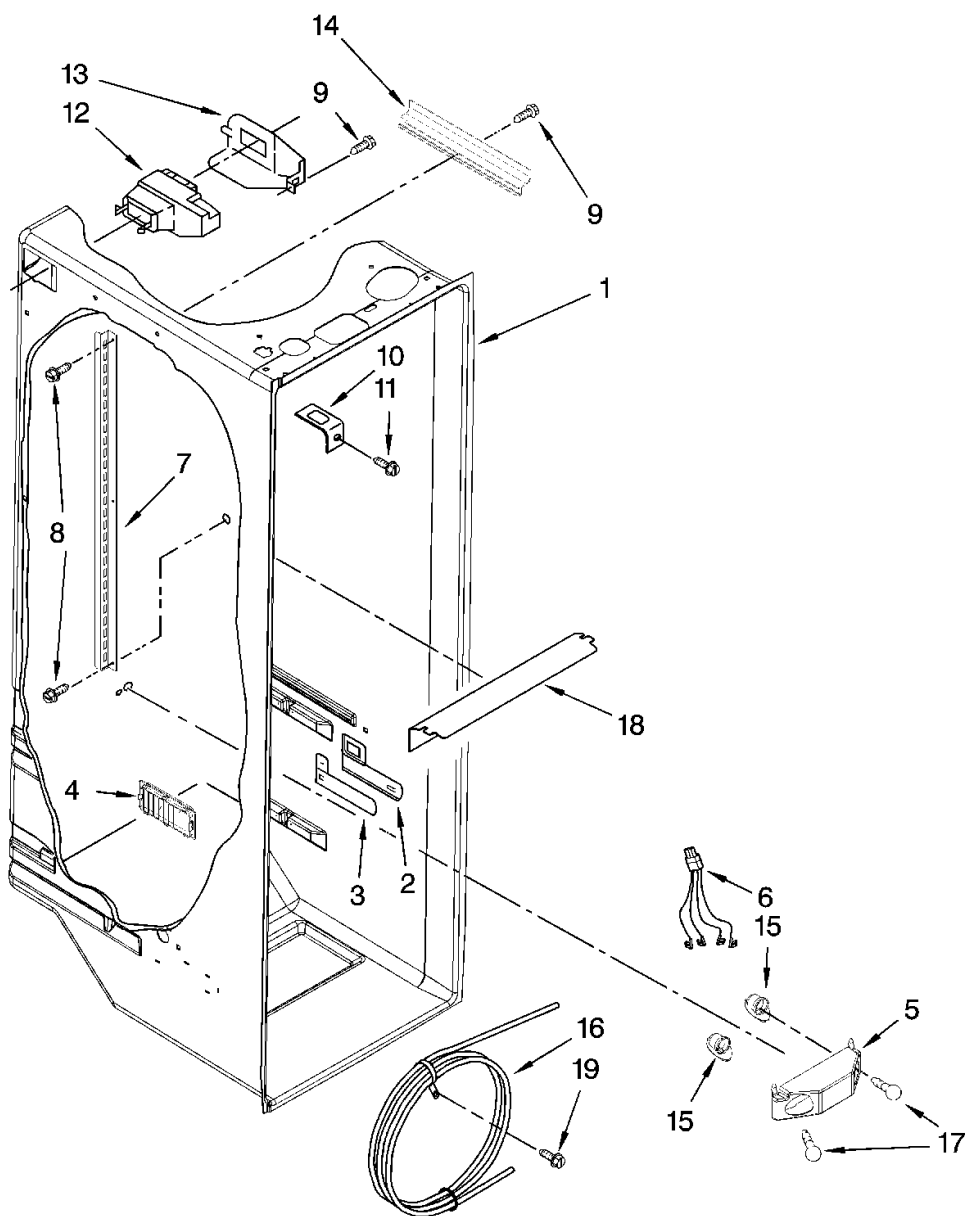

**ED5LTAXVL00**

**ED5LTAXVL00**

	2261037	DOOR REMOVAL INSTRUCTION SHEET - <b>NLA</b>
1	2326835	OWNER'S MANUAL - <b>NLA</b>
1	W10139544	ENERGY GUIDE
1	W10156278	SERVICE AND WIRING SHEET
2	4386774	ROLLER,FRONT
3	W10850698	SCREW
4	WPW10250570	ROLLER,REAR
5	WP489427	SCREW
6	WP2155013	CLIP,GRILLE
7	WP489478	SCREW
8	WP2209697	SHIM
9	WP2203771	HINGE,TOP (RIGHT)
10	WP489497	SCREW
11	WP8281227	SCREW
12	WP2203407B	COVER,HINGE (FREEZER) (BLACK)
13	8201707	BOTTOM HINGE
14	W10283960	CORNER FILLER (2) (BLACK)
15	WPW10311033	GRILLE (BLACK)
16	WP489497	SCREW
17	WP489464	SCREW
18	WP2304888	FITTING,DRAIN
19	WPW10153550	EXTENSION,DRAIN FITTING
21	WP2188755	COVER,UNIT
22		
23	WP2203408B	COVER,HINGE (REFRIGERATOR) (BLACK)
24	WP3196256	CLAMP,POWER CORD
25	WP488729	SCREW
26	WPW10329686	CLOSER,DOOR (REFRIGERATOR)
27	WP489483	SCREW
28	WPW10121138	HOUSING,WATER FILTER
29	EDR3RXD1	FILTER,WATER
30	WP2260518B	CAP,WATER FILTER (BLACK)
31	WP489500	SCREW
32	2260519	BLOCK,HOUSING SUPPORT - <b>NLA</b>
33	WP2260503B	BUTTON,WATER FILTER (BLACK)
34	WP2255153	TUBE,FILTER OUTLET
35	8201597	TUBE,FILTER INLET
36	WP2203770	HINGE,TOP (LEFT)

# ED5LTAXVL00

**ED5LTAXVL00**

2	2194744	ESCUTCHEON,MEAT PAN CONTROL
3	2182757	SLIDE,MEAT PAN CONTROL
4	8201651	LOUVER
5	2256035	BRACKET,DUAL CRISPER LIGHTS
6	2311637	ASSEMBLY,CRISPER LIGHT WIRE
7	WP2319866	LADDER,SHELF
8	WP489478	SCREW
9	W10759522	SCREW
10	WP2256085	BRACKET,RETAINER
11	WP488488	SCREW
12	WPW10151375	ASSEMBLY,AIR DIFFUSER
13	2152019	COVER,AIR DIFFUSER
14	2150331	COVER,WIRING
15	2162085	SOCKET,LIGHT
16	WP2256126	RESERVOIR
17	8009	BULB,LIGHT
18	WP2317782	COVER,LIGHT LENS
19	798639	SCREW