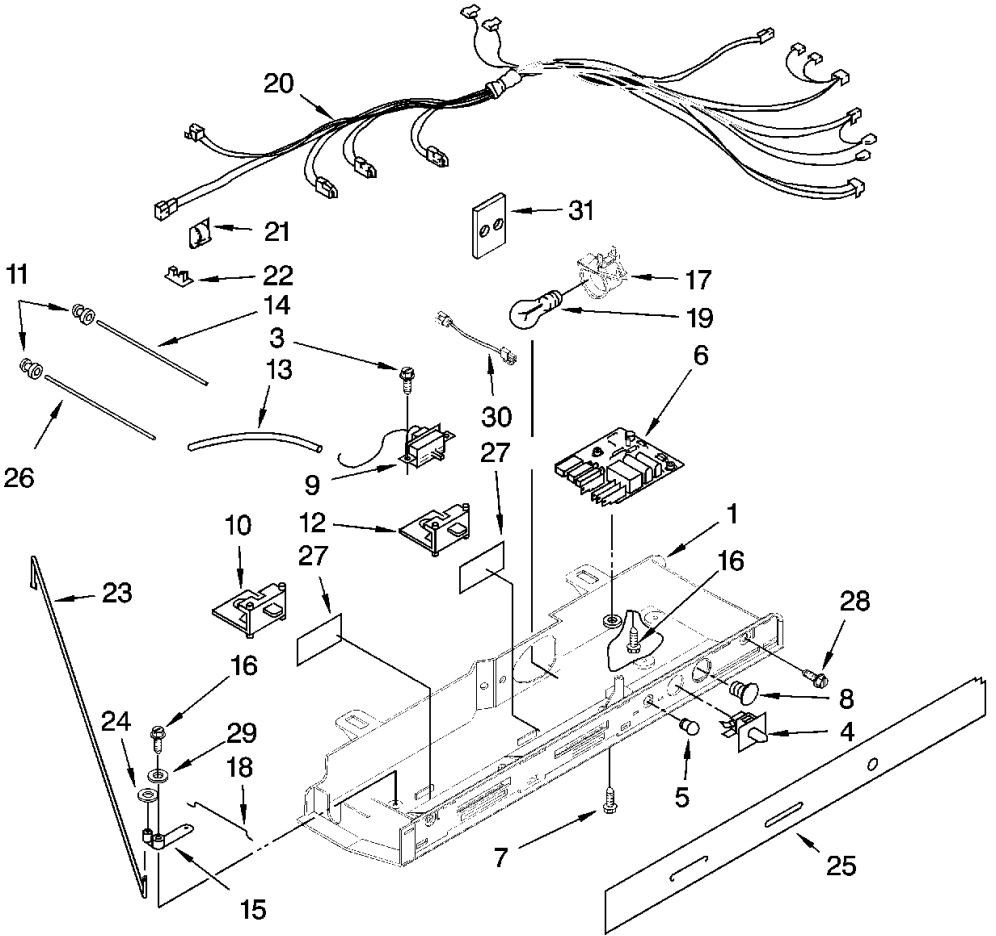

ED5LTAXVL00

ED5LTAXVL00

1	2311721	BOX,CONTROL - NLA
3	489214	SCREW
4	WP2149705	SWITCH,PLUNGER
5	2200096	LENS,LIGHT
6	W10135900	CONTROL BOARD ASSEMBLY
7	489192	SCREW
8	940014	PLUG,HOLE
9	WP2315562	THERMOSTAT
10	2181741	SLIDE,AIR CONTROL
11	2172906	GROMMET,LIGHT BAR
12	2161466	SLIDE,THERMOSTAT
13	WP2196003	TUBE,THERMOSTAT BARRIER
14	2179920	FIBER,LIGHT OPTIC
15	2161306	ARM,PIVOT
16	627068	SCREW
17	2162085	SOCKET,LIGHT
18	2161307	ROD,CONNECTING (SHORT)
19	8009	BULB,LIGHT
20	2311632	ASSEMBLY,CONTROL BOX WIRE
21	WP1115374	CLIP,WIRE
22	1115375	CLIP,WIRING
23	2161308	ROD,CONNECTING (LONG)
24	489391	FASTENER,PUSH-ON
25	2315154	ESCUTCHEON,CONTROL BOX
26	2179921	FIBER,LIGHT OPTIC
27	2175513	LENS,WINDOW LIGHT
28	WP488729	SCREW
29	489203	WASHER,SPRING
30	W10853646	ASSEMBLY,LED
31	2172931	SHIELD,CONTROL BOX HEAT