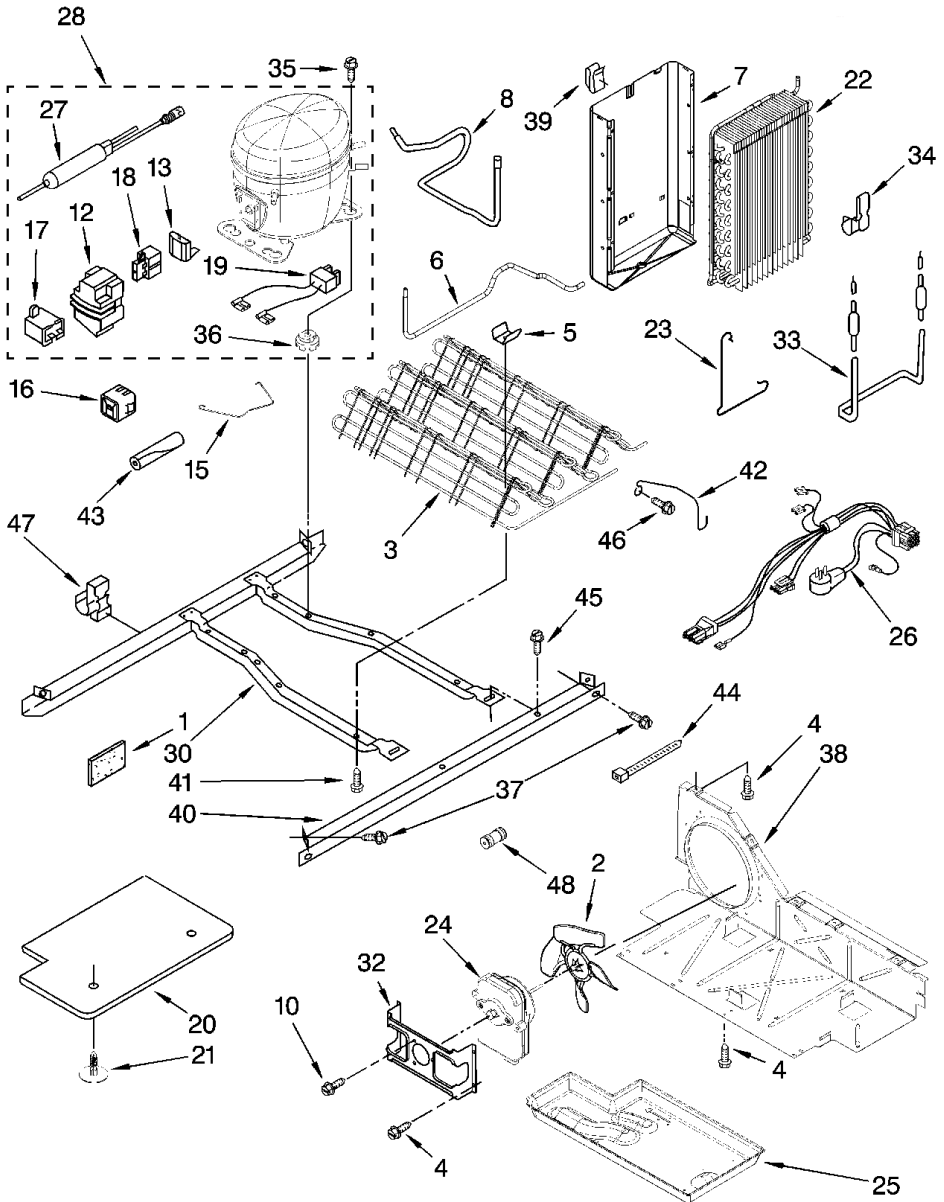

ED5LTAXVL00

ED5LTAXVL00

1	WP2169104	SEALER,INSULATION
2	W10156818	BLADE,FAN
3	WPW10121484	ASSEMBLY,CONDENSER
4	WP489464	SCREW
5	2311725	CLIP,CONDENSER
6	2261599	TUBE,CONDENSER TO HEAT LOOP
7	2217194	ASSEMBLY,HEAT SHIELD AND DRAIN PAN - NLA
8	WP2205765	TUBE,SUCTION
10	WP8533993	SCREW
12	WP2162358	COVER ((SERVICE ONLY))
13	WP2154697	OVERLOAD (SERVICE ONLY)
15	2255199	STRAP,BALE
16	WPW10189190	CAPACITOR (SERVICE)
17	1118576	CAPACITATOR (SERVICE)
17	WPW10662129	CAPACITOR
18	WP2262185	RELAY (SERVICE ONLY)
19	WP2172890	WIRE ASSEMBLY (SERVICE ONLY)
20	2304891	COVER,UNIT
21	489396	CLIP
22	WP2188823	EVAPORATOR
23	WP2161324	CLIP,DEFROST HEATER
24	WP2188874	MOTOR,CONDENSER
25	WPW10614158	TRAY,EVAPORATOR
26	WPW10309395	HARNESS,UNIT
27	WPW10143759	DRIER
27	W10843121	DRIER (PRODUCTION)
28	W10139462	COMPRESSOR
30	2304904	FRAME,UNIT MOUNTING
32	WP2181929	BRACKET,FAN MOTOR
33	WP2323198	HEATER,DEFROST
34	WP2161324	CLIP,DEFROST HEATER
35	4388295	SCREW
36	4388295	GROMMET
36	WP4387558	GROMMET
37	489340	BOLT
38	WPW10196306	BAFFLE,AIR
39	2155547	CLIP,HEAT SHIELD - NLA