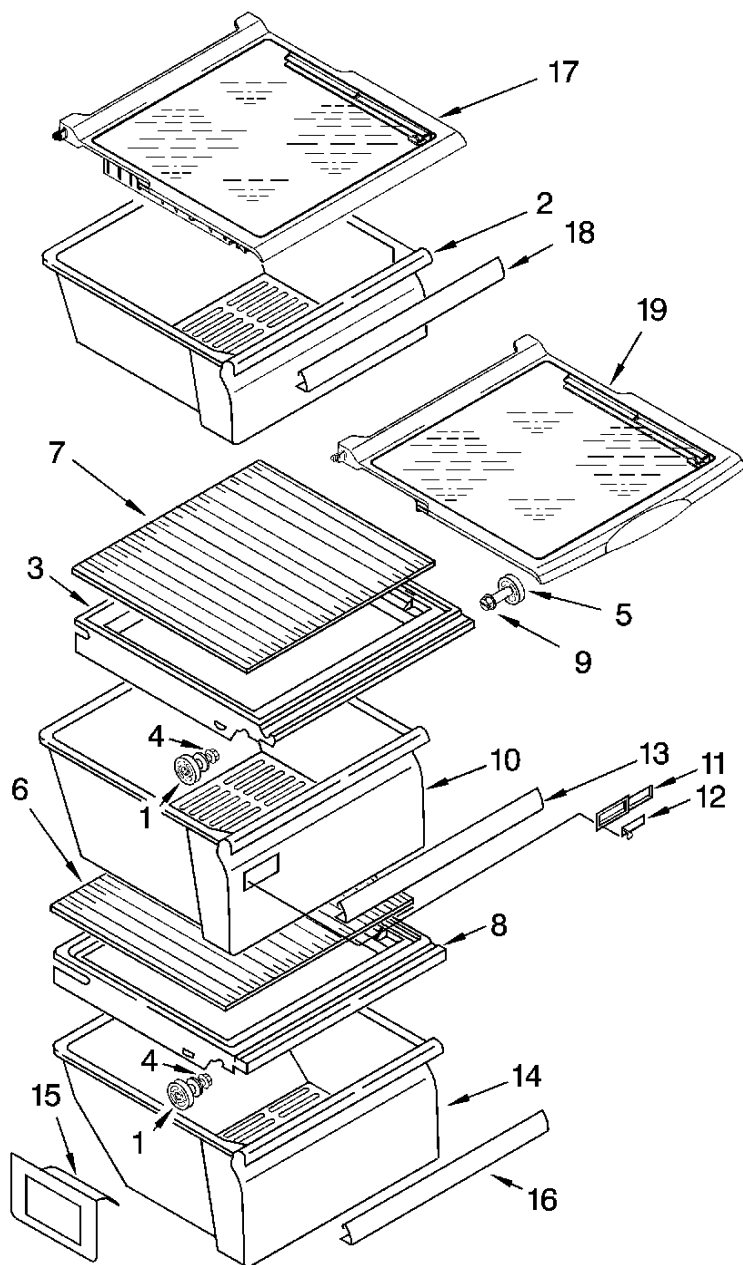

ED5LTAXVL00

ED5LTAXVL00

1	WP2196485	ASSEMBLY,SHELF STUD
2	2188655	PAN,SNACK
3	W10508993	COVER,CRISPER
4	WP3-24004-109	SCREW
5	WP2196483	ASSEMBLY,SHELF STUD
6	W10864399	GLASS,COVER
7	W10864399	GLASS,COVER
8	W10508993	ASSEMBLY,PAN COVER
9	WP3400806	SCREW
10	WP2188656	PAN,CRISPER
11	WP2179343	BODY,HUMIDITY CONTROL
12	WP2179342	SLIDE,HUMIDITY CONTROL
13	WP2179234	TRIM,CRISPER PAN HANDLE
14	WP2188664	PAN,MEAT
15	2179350	DEFLECTOR,AIR
16	WP2179234	TRIM,MEAT PAN HANDLE
17	WPW10276341	SHELF ASSEMBLY,SLIDE-OUT
18	WP2179243	TRIM,SHALLOW PAN HANDLE
19	WPW10276348	SHELF ASSEMBLY,SLIDE-OUT