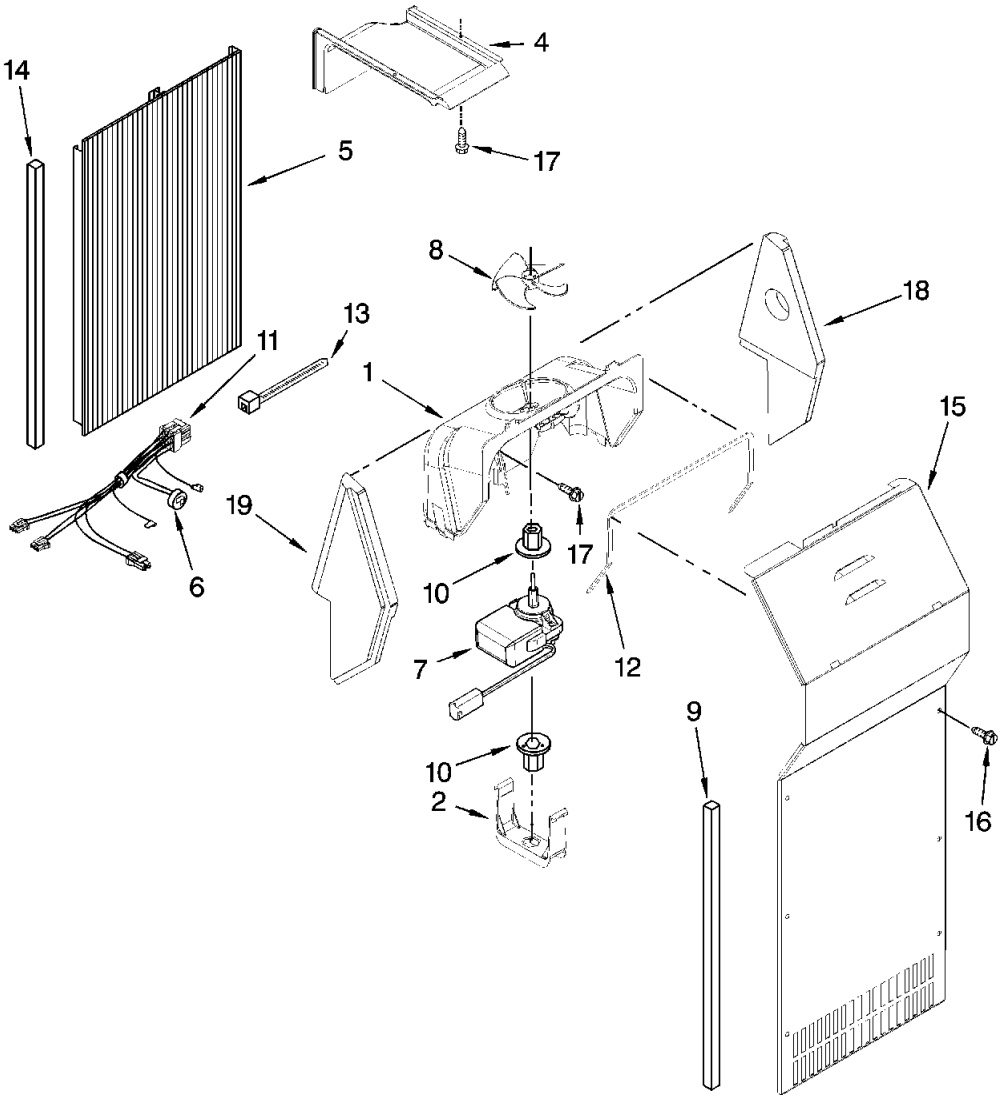

ED5LTAXVL00

ED5LTAXVL00

1	WP2182120	SCROLL,FAN
2	WP2155590	RETAINER,FAN MOTOR
4	2313359	DUCT,UPPER
5	2198580	AIR DUCT FREEZER - NLA
6	WPW10225581	BI-METAL,DEFROST
7	WP2315549	MOTOR,FAN
8	WP2169142	BLADE,FAN
9	WP2304241	GASKET
10	WP2176759	GROMMET,MOTOR
11	2310237	HARNES,FAN EVAPORATOR (INCLUDES 4)
12	WP2155789	GASKET
13	2172840	TIE,WIRE
14	4388500	GASKET
15	2206314	COVER,EVAPORATOR
16	8281159	SCREW
17	WP489478	SCREW
18	2203595	SUPPORT,FAN SCROLL (RIGHT HAND)
19	2203596	SUPPORT,FAN SCROLL (LEFT HAND)