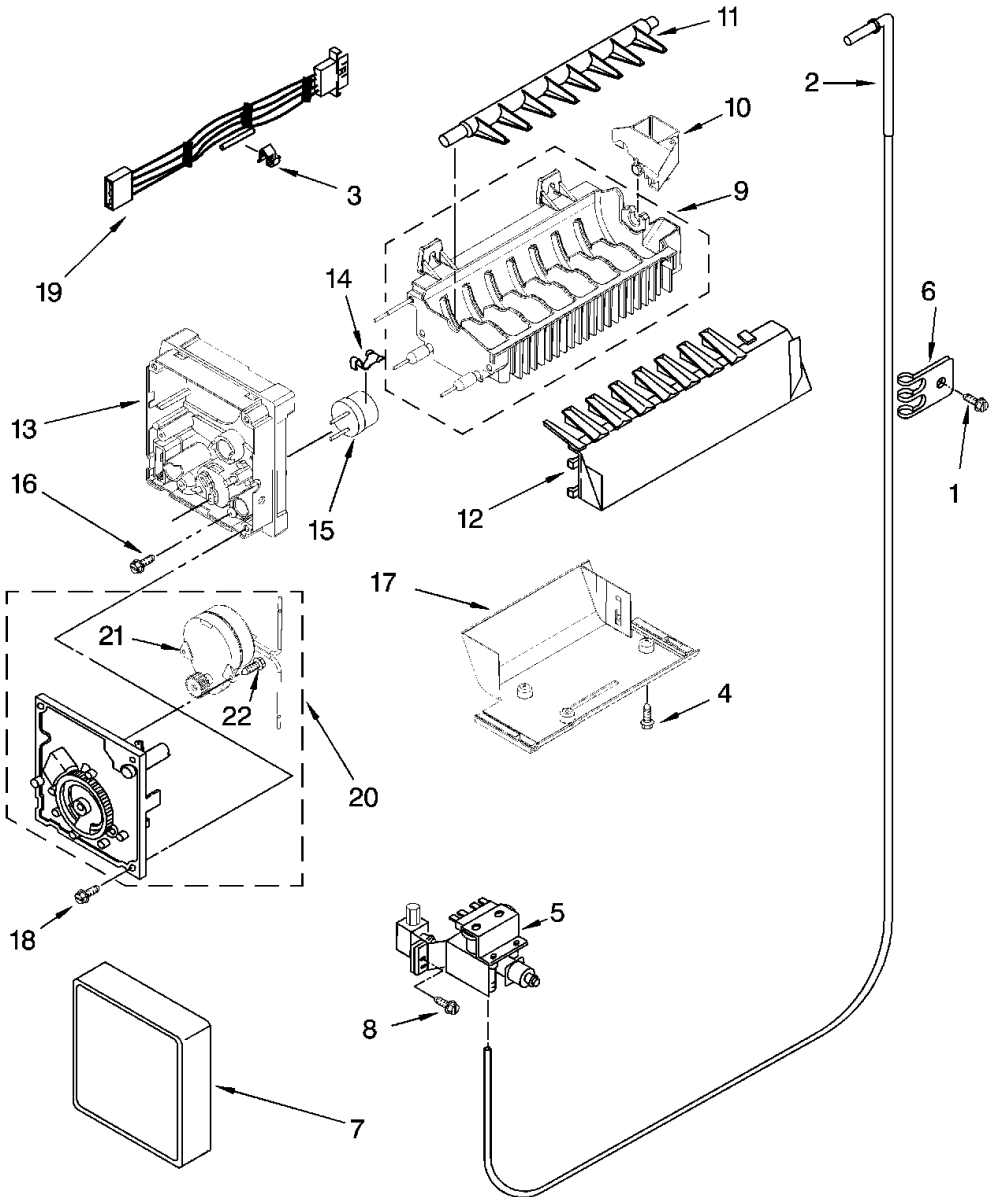

ED5LTAXVL00

ED5LTAXVL00

1	WP488729	SCREW
2	WP2303216	FITTING,WATER
3	WP628379	CLIP,THERMAL FUSE
4	WP489478	SCREW
5	W10408179	ASSEMBLY,FILTER VALVE
6	WP488366	CLIP,WATER TUBE
7	WPW10289690	COVER
8	WP488649	SCREW
9	WPW10190929	ASSEMBLY,MOLD AND HEATER
10	WPW10272168	CUP-WATER FILL
11	WP627843	EJECTOR
12	W10297244	ICE STRIPER
13	WP2195914	SUPPORT,HOUSING
14	WP2315522	RETAINER,THERMOSTAT
15	WP627985	THERMOSTAT
16	8533917	SCREW
17	WP2303583	BRACKET,ICE MAKER MOUNTING
18	489276	SCREW
19	WP2187467	ASSEMBLY,ICE MAKER WIRE
20	626678	ASSEMBLY,MODULE AND MOTOR
21	W10190935	MOTOR
22	489136	SCREW
100	2198597	COMPLETE ICEMAKER ASSEMBLY
	WP1117510	ICE MAKER FIELD INSTALLABLE TORX SCREW WRENCH,TORX KEY
	212643	SEALER,GUM (4 FEET)
	350930	PAINT,PRESSURIZED SPRAY (12 OZ. WHITE)
	285006	PAINT,PRESSURIZED SPRAY (12 OZ. ENAMEL,BLACK)
	350942	PAINT,PRESSURIZED SPRAY (12 OZ. WHITE PRIMER)
	4392899	PAINT,TOUCH-UP (1/2OZ. BISCUIT/BISQUE)
	4392900	PAINT,BULK (1 QT. BISCUIT/BISQUE)
	4392901	PAINT,PRESSURIZED SPRAY (12 OZ. BISCUIT/BISQUE)
	479502	TAPE,VINYL (3/4 X 108")
	WP503695	CORK,SEALER
	WP505587	SEALER,MASTIC (1 QT)
	WP542638	GREASE,SILICONE (1/2 OZ.)