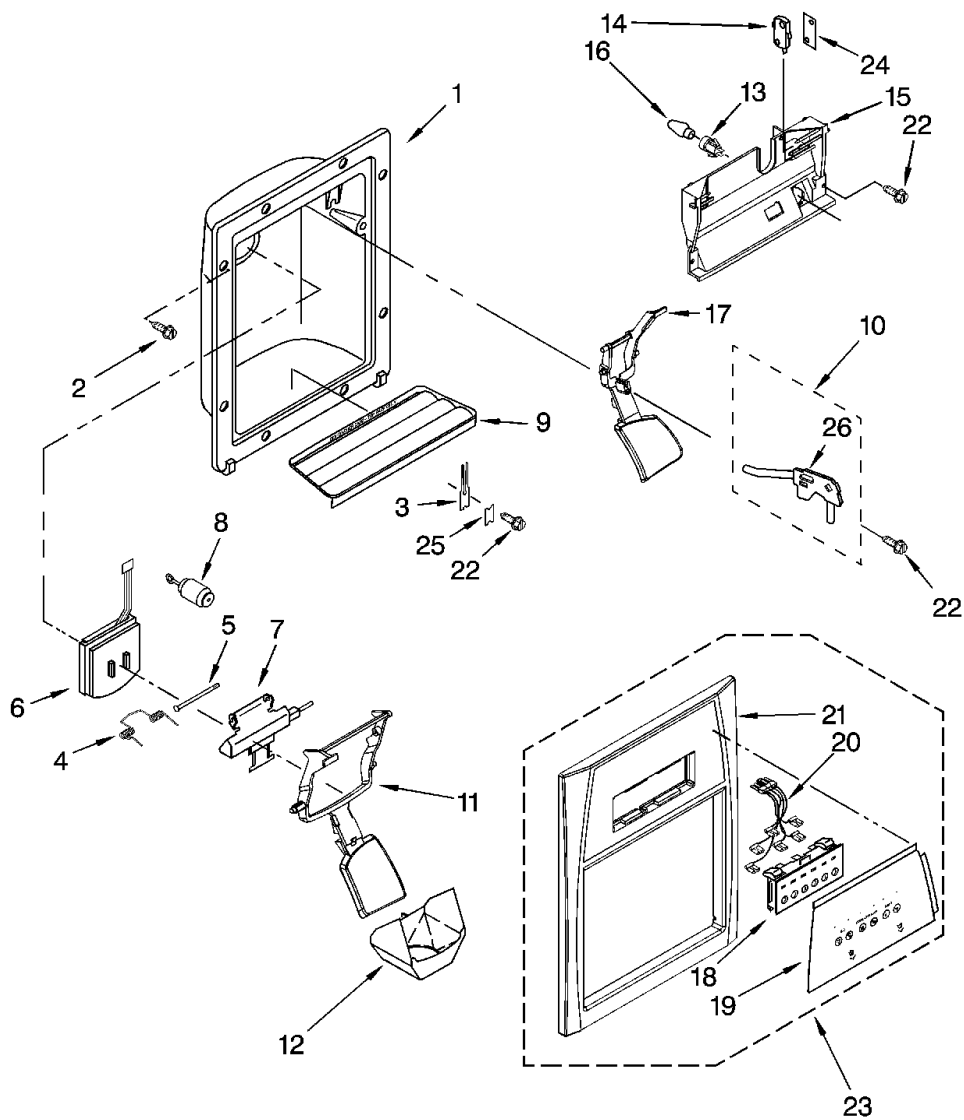

ED5LTAXVL00

ED5LTAXVL00

2	3179776	SCREW
3	WP2194719	SPRING,LEVER
4	WPW10224328	SPRING,TORSION
5	WP2196195	PIN
6	WP2180353	DOOR,ICE
7	W10823377	SUPPORT,ICE DOOR
8	W10823377	DASHPOT,DISPENSER
9	WP2206670B	GRILLE,OVERFLOW (BLACK)
10	8201537	ASSEMBLY,WATER FITTING (INCLUDES WATER TUBE)
11	WP2255431B	LEVER ASSEMBLY,ICE DISPENSER
12	WP2180224	GUIDE,ICE
13	2180200	SOCKET,LIGHT
14	WP2162361	SWITCH
15	2198618	BRACKET,CONTROL
16	WP22002263	BULB,LIGHT
17	WP2255432B	LEVER,WATER DISPENSER (BLACK)
18		
19		
20	2187406	WIRE ASSEMBLY
21		
22	WP3400906	SCREW
23	W10158876	FRONT COVER ASSEMBLY (INCLUDES ITEMS 18,19,20 & 21)
24	WP625834	SPACER,HOLDING SWITCH
25	WP2195051	RELIEF,STRAIN
26	WP2304673	BRACKET,WATER TUBE