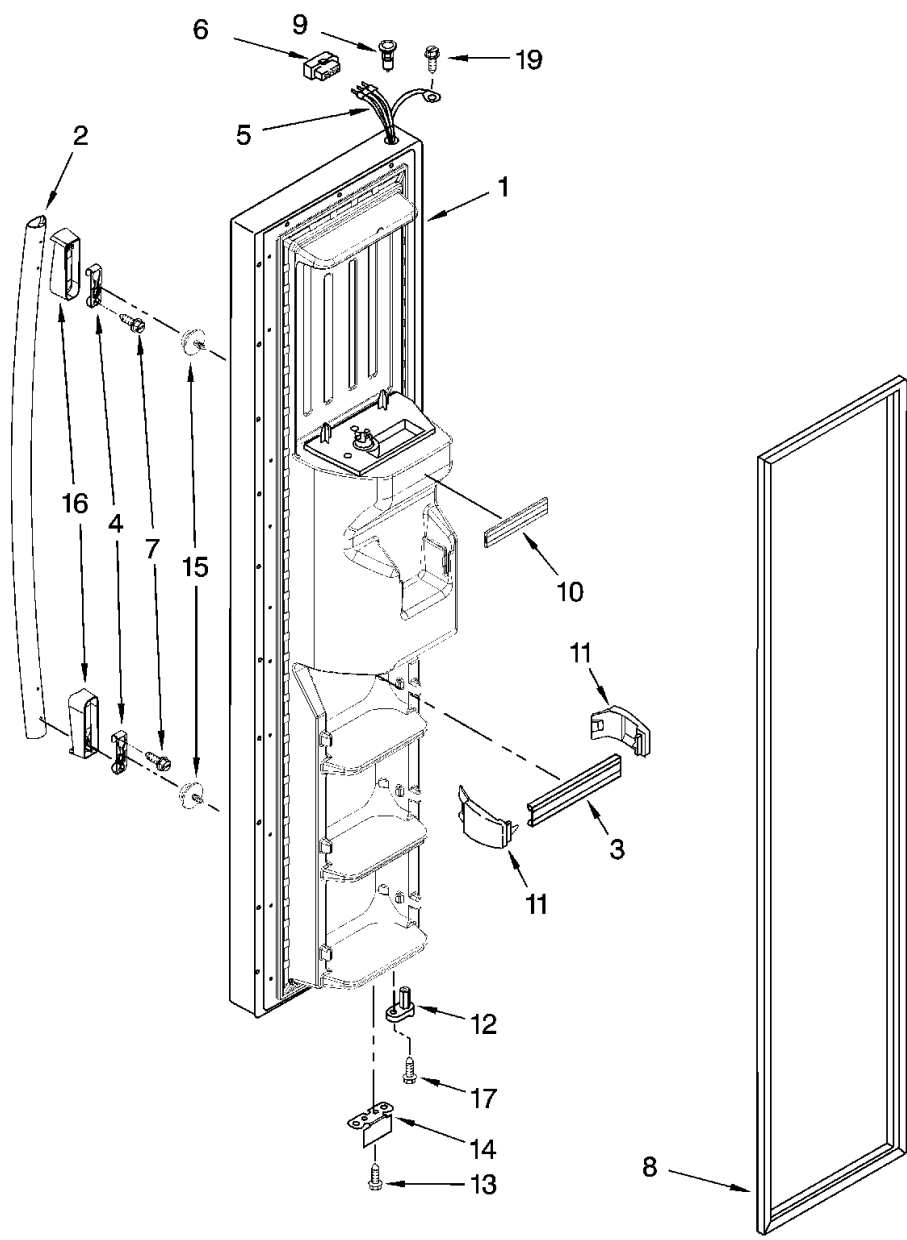

ED5LTAXVL00

ED5LTAXVL00

1	2327204L	FREEZER DOOR (INCLUDES 8 AND DISPENSER FRONT PARTS) (STAINLESS VCM)
2	W10273555	HANDLE
3	2313199K	TRIM,SHELF
4	WP2255411	CLIP,HANDLE MOUNT
5	2198619	DISPENSER HARNESS
6	WP2154473	CONNECTOR
7	W10155511	SCREW
8	2159082	DOOR GASKET,MAGNETIC (BLACK)
9	WP2182181	THIMBLE
10	WPW10307490	TRIM,DOOR SHELF
11	WP2195917K	END CAP,TRIM
12	WP2182179	CLOSER,UPPER CAM DOOR
13	WP489483	SCREW
14	WP2206629B	BRACKET,DOOR STOP
15	WPW10288153	SCREW
16	W10127772	END CAP
17	WP3400012	SCREW
19	WPW10068250	SCREW