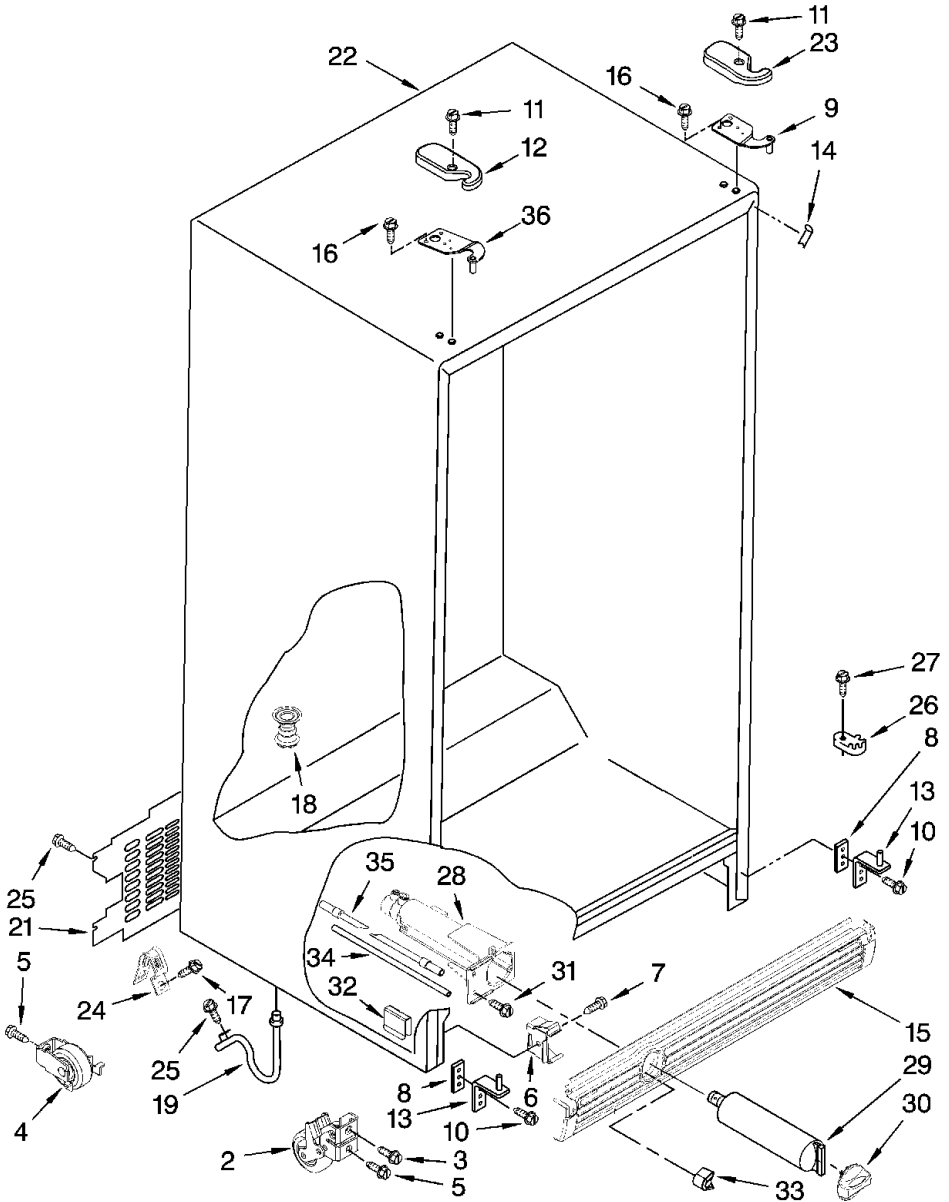

**ED5LTAXVL00**

**ED5LTAXVL00**

	2261037	DOOR REMOVAL INSTRUCTION SHEET - <b>NLA</b>
1	2326835	OWNER'S MANUAL - <b>NLA</b>
1	W10139544	ENERGY GUIDE
1	W10156278	SERVICE AND WIRING SHEET
2	4386774	ROLLER,FRONT
3	W10850698	SCREW
4	WPW10250570	ROLLER,REAR
5	WP489427	SCREW
6	WP2155013	CLIP,GRILLE
7	WP489478	SCREW
8	WP2209697	SHIM
9	WP2203771	HINGE,TOP (RIGHT)
10	WP489497	SCREW
11	WP8281227	SCREW
12	WP2203407B	COVER,HINGE (FREEZER) (BLACK)
13	8201707	BOTTOM HINGE
14	W10283960	CORNER FILLER (2) (BLACK)
15	WPW10311033	GRILLE (BLACK)
16	WP489497	SCREW
17	WP489464	SCREW
18	WP2304888	FITTING,DRAIN
19	WPW10153550	EXTENSION,DRAIN FITTING
21	WP2188755	COVER,UNIT
22		
23	WP2203408B	COVER,HINGE (REFRIGERATOR) (BLACK)
24	WP3196256	CLAMP,POWER CORD
25	WP488729	SCREW
26	WPW10329686	CLOSER,DOOR (REFRIGERATOR)
27	WP489483	SCREW
28	WPW10121138	HOUSING,WATER FILTER
29	EDR3RXD1	FILTER,WATER
30	WP2260518B	CAP,WATER FILTER (BLACK)
31	WP489500	SCREW
32	2260519	BLOCK,HOUSING SUPPORT - <b>NLA</b>
33	WP2260503B	BUTTON,WATER FILTER (BLACK)
34	WP2255153	TUBE,FILTER OUTLET
35	8201597	TUBE,FILTER INLET
36	WP2203770	HINGE,TOP (LEFT)

# ED5LTAXVL00

**ED5LTAXVL00**

2	2194744	ESCUTCHEON,MEAT PAN CONTROL
3	2182757	SLIDE,MEAT PAN CONTROL
4	8201651	LOUVER
5	2256035	BRACKET,DUAL CRISPER LIGHTS
6	2311637	ASSEMBLY,CRISPER LIGHT WIRE
7	WP2319866	LADDER,SHELF
8	WP489478	SCREW
9	W10759522	SCREW
10	WP2256085	BRACKET,RETAINER
11	WP488488	SCREW
12	WPW10151375	ASSEMBLY,AIR DIFFUSER
13	2152019	COVER,AIR DIFFUSER
14	2150331	COVER,WIRING
15	2162085	SOCKET,LIGHT
16	WP2256126	RESERVOIR
17	8009	BULB,LIGHT
18	WP2317782	COVER,LIGHT LENS
19	798639	SCREW