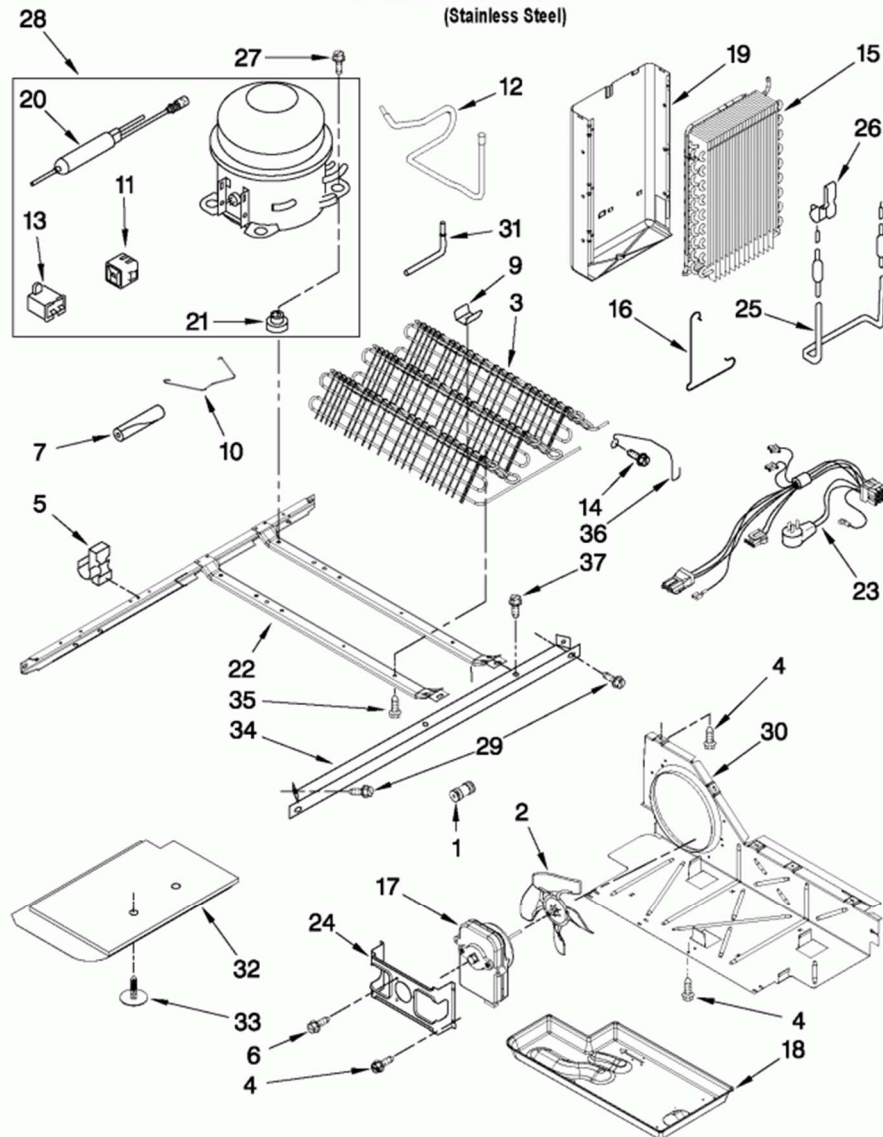

## REFRIGERATOR SHELF PARTS

For Models: ED5PVEXWS06

(Stainless Steel)

FOR ORDERING INFORMATION REFER TO PARTS PRICE LIST

<b>Guía</b>	<b>Descripción</b>	<b>Número</b>
1	Refrigerator Shelf Frame with Glass	WPW10276341
2	Refrigerator Shelf Glass	W10864399
3	Crisper Cover with Glass	W10508993
4	Refrigerator Crisper Drawer with Humidity Control	WP2188656
5	Refrigerator Slide-Out Shelf with Glass	WPW10276348
6	Snack Pan Handle Trim	WP2179243
7	Snack Pan - Clear	WP2309517
8	Crisper Cover with Glass	W10508993
9	Housing, Humidity Control	WP2179343
10	Humidity Control Slide - Clear	WP2179342
11	Refrigerator Crisper Drawer With Handle	WP2188664
12	Shelf Support	W11223328
13	Screw	WP3-24004-109
14	STUD-SHELF	W11527119
15	Screw	WPW10191952
16	Trim, Meat Pan	WP2179234
17	Trim, Meat Pan	WP2179234

## UNIT PARTS

For Models: ED5PVEXWS06  
(Stainless Steel)

FOR ORDERING INFORMATION REFER TO PARTS PRICE LIST

W10437136

15

Guía	Descripción	Número
1	Connector	WPW10334458
2	Fan Blade	W10156818
3	Condenser Assembly	2324712
4	Screw - 8-18 x 1/2	WP489464
5	CLIP	2208280
6	Screw	WP8533993
7	SLEEVE	W11661094
9	CLIP	W10683556
10	BALE STRAP EM2Z60HLT	W11661170
11	Relay and Overload Combination	WPW10189190
12	TUBE	W10528574
13	Capacitor	WPW10662129
14	Screw	WP489478
15	Evaporator	WP2188823
16	Clip, Heater	WP2161324
17	Condenser Fan Motor	WP2188874
18	Evaporator Drip Tray	WPW10614158
19	SHIELD	2217194
20	Drier (Service)	WPW10143759
21	GROMMET	W11661108
22	Unit Mounting Frame	2304904
23	Wiring Harness	WPW10309395
24	Fan, Motor Bracket	WP2181929
25	Heater, Defrost	WP2323198
26	Clip, Heater	WP2161324
27	SCREW	W11661574
28	COMPRESSOR	W10233961
29	SCREW	489340
30	BAFFLE-AIR	W10896764
31	TUBE	W10221712
32	COVER-UNIT	W10466698
33	CLIP	489396
34	Unit Mounting Rail	2305374
35	SCREW	W11544659
36	GUARD-FAN	2260517
37	Screw	WP489427