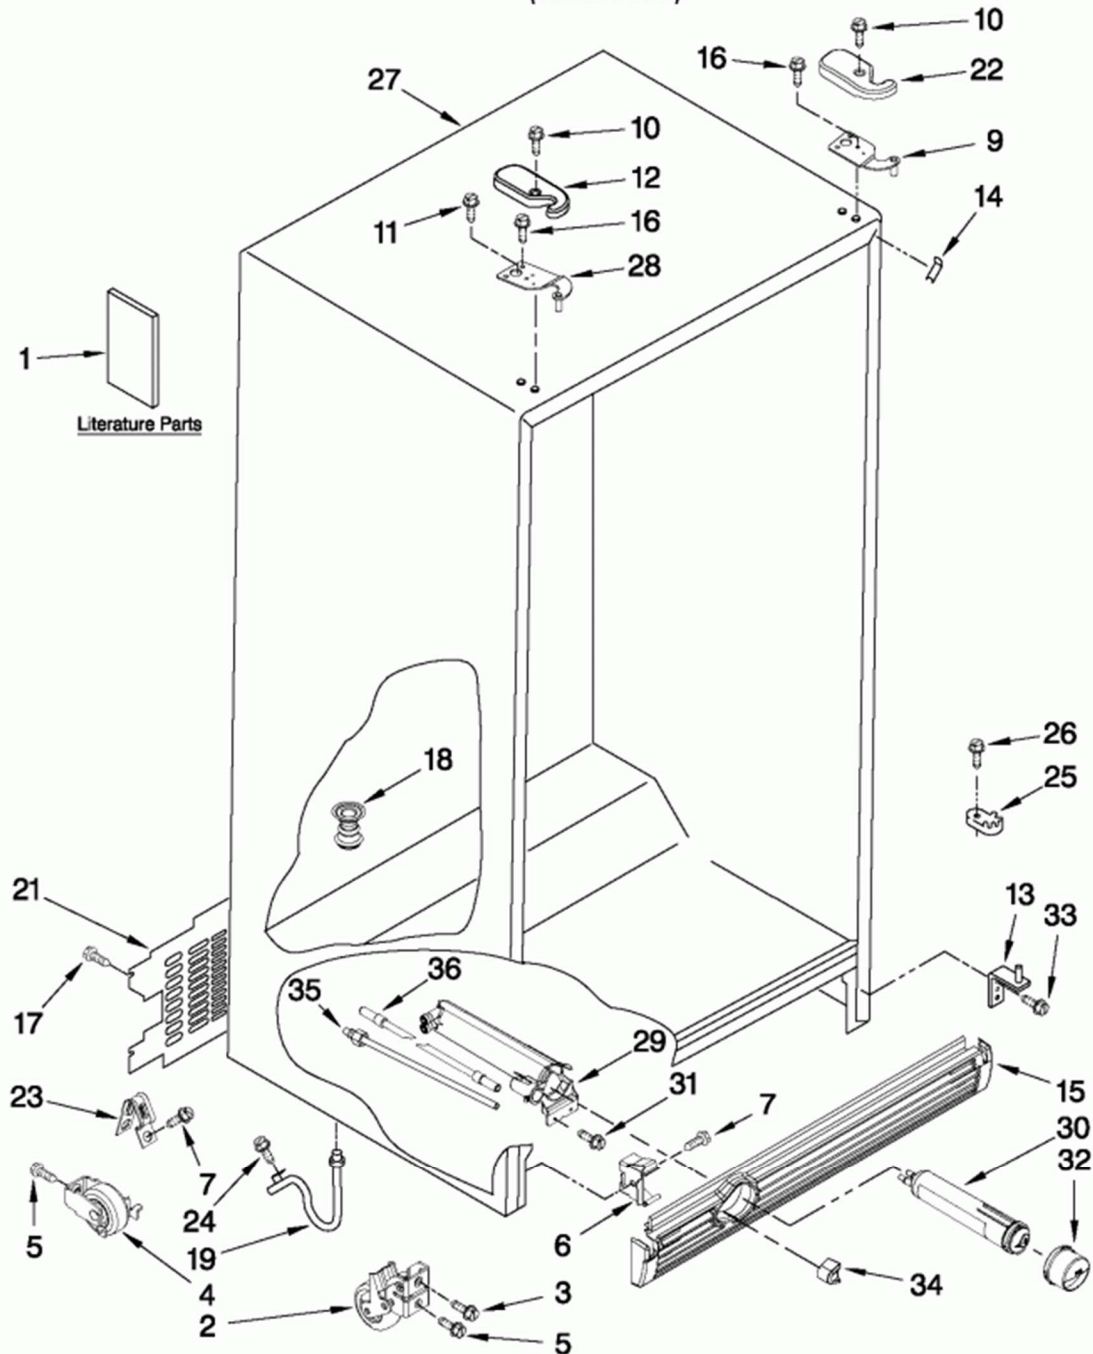

CABINET PARTS

For Models: ED5PVEXWS06
(Stainless Steel)

REFRIGERATOR

FOR ORDERING INFORMATION REFER TO PARTS PRICE LIST

7-11 Litho In U.S.A. (wam) (psw)

1

Part No. W10437136 Rev. A

Guía	Descripción	Número
2	Refrigerator Front Roller Kit	4386774
3	SCREW	W10850698
4	Rear Roller	WPW10250570
5	Screw	WP489427
6	Bottom Kickplate Clip	WP2155013
7	Screw	WP489478
9	HINGE-DOOR	W10242649
10	Screw	WP8281227
11	Screw	WP489128
12	Hinge Cover, FC (Black)	WP2203407B
13	Hinge Bottom	W10138965
14	Filler, Wrapper (Black)	2304848
15	Kickplate Grille - Black	WPW10311033
16	Screw	WP489497
17	Screw - 8-18 x 1/2	WP489464
18	FITTING	W11566763
19	TRIVET	W11512417
21	Rear Compressor Cover	WP2188755
22	Hinge Cover, RC (Black)	WP2203408B
23	Service Cord Clamp	549193
24	Screw - 8-18 x 1/2	WP489464
25	Door Cam - Black	WPW10329686
26	Screw	WP489483
27	NOT AVAILABLE	N/P
28	HINGE-DOOR	W10287685
29	Water Filter Housing	WPW10121138
30	<i>Whirlpool EveryDrop3 Refrigerator Water Filter</i>	EDR3RXD1
31	Screw	WP489500
32	Water Filter Cap - Black	WP2260518B
33	Screw	WP489497
34	Button, Water Filter (Black)	WP2260503B
35	Water Tube	WPW10350006
36	Water Tube	WPW10281289