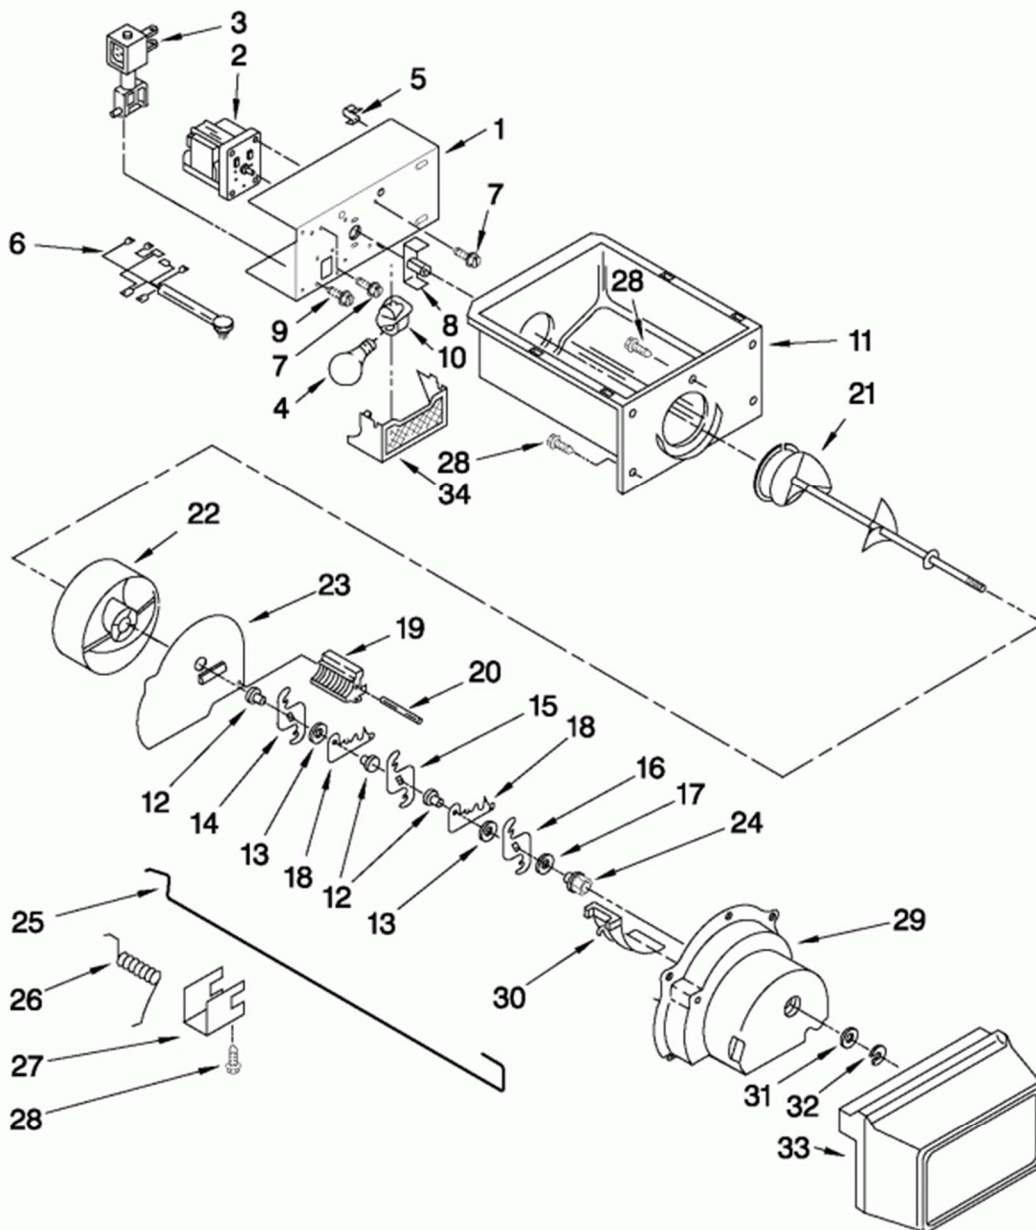

MOTOR AND ICE CONTAINER PARTS

For Models: ED5PVEXWS06
(Stainless Steel)

FOR ORDERING INFORMATION REFER TO PARTS PRICE LIST

W10437136

7

Guía	Descripción	Número
1	BRACKET	W10304376
2	Auger Motor - 120V 60Hz	WPW10317991
3	Soleniod Assembly	WP2152713
4	40 WATT REFRIGERATOR BULB	W11679940
5	Clip, Wiring	WP1115374
6	HARNS-DISP	2311639
7	Screw	WP489399
8	Ice Dispenser Motor Coupling	WPW10169511
9	Screw	WP489478
10	Light Socket Kit	4387478
11	Ice Bucket	WPW10670845
12	Spacer, Step	WP1119005
13	Single Flat Spacer	WP1119007
14	BLADE	W10278731
15	Rotary Blade	W10278732
16	BLADE	W10278733
17	Washer, Plain	WP489235
18	BLADE	1119009
19	Block Blade	2157405
20	PIN-ROLL	489229
21	AUGER-ICE	WPW10295082
22	Ice Bin Auger Drum	4388736
23	Floating Baffle	W10852691
24	Nut, Bearing	WP1119018
25	ARM-CONTRL	W11596045