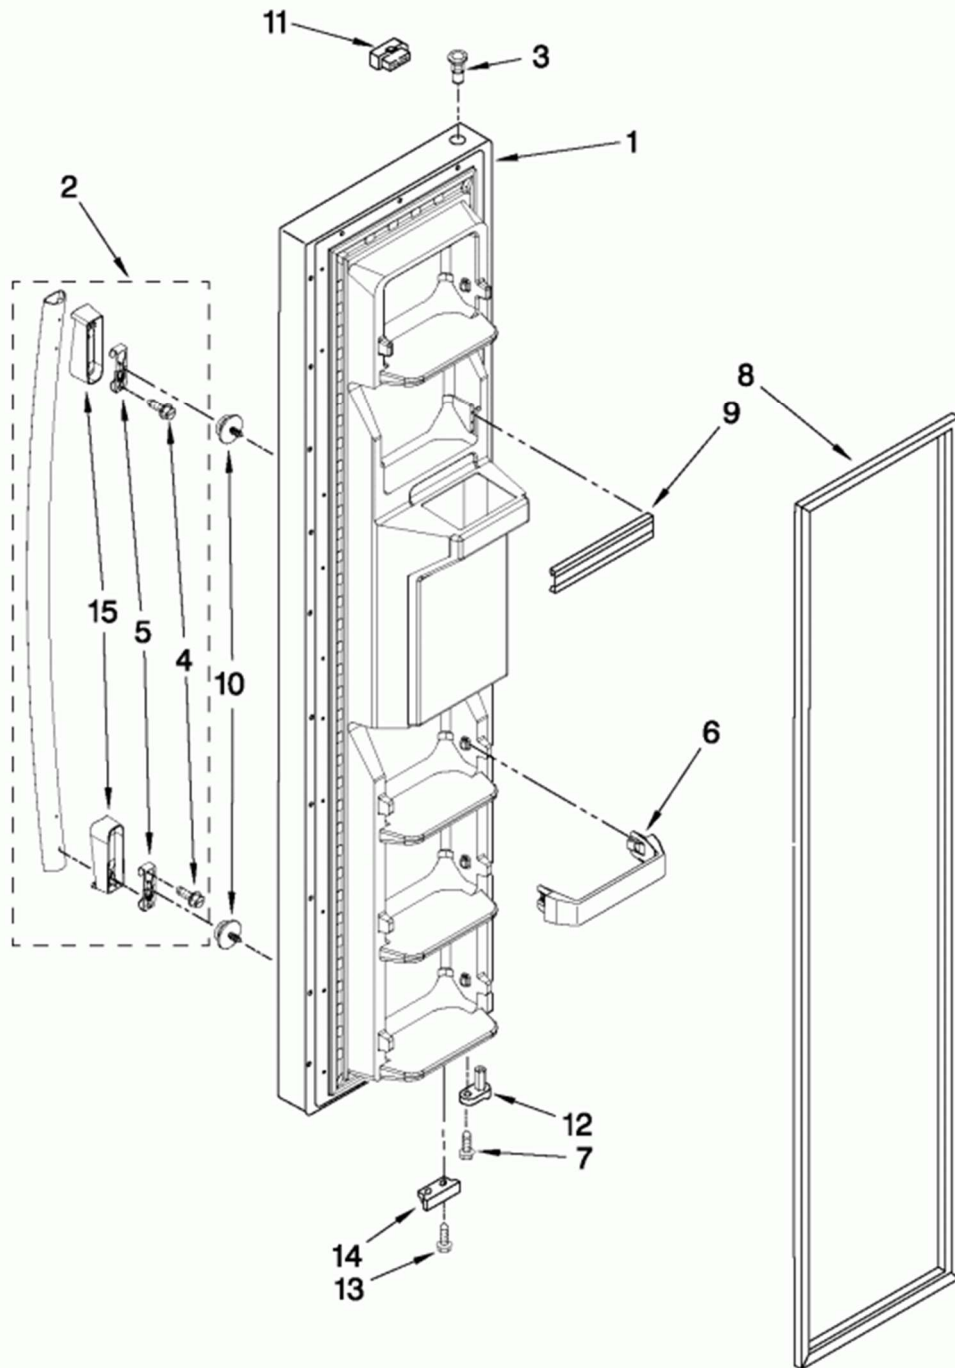

## CONTROL PARTS

For Models: ED5PVEXWS06  
(Stainless Steel)

FOR ORDERING INFORMATION REFER TO PARTS PRICE LIST

<b>Guía</b>	<b>Descripción</b>	<b>Número</b>
1	Control Box	W10159858
2	Mounting Bracket	2311611
3	Screw	WP3196557
4	Door Light Switch	WP2149705
5	SCREW	627068
6	Defrost Control Board	WPW10366605
7	Screw	489392
8	WASHER	489203
9	Thermostat Assembly	WP2198202
10	KNOB-THERM	W10723843
11	Cam Assembly	WP2182195
12	BEARING	1110560
13	Damper Control	WP2196062
14	ARM-PIVOT	W11256541
15	Air Control Knob - White	2311615
16	Light Socket Kit	4387478
17	Refrigerator Thermostat Sensor Barrier	WP2196003
18	40 WATT REFRIGERATOR BULB	W11679940
19	CONTROL BOX HARNESS	W10354806
20	Clip, Wiring	WP1115374
22	Connecting Rod	2311631
23	FASTENER	489285
24	Screw	WP965173

## FREEZER DOOR PARTS

For Models: ED5PVEXWS06  
(Stainless Steel)

FOR ORDERING INFORMATION REFER TO PARTS PRICE LIST

W10437136

11

Guía	Descripción	Número
2	Door Handle - Stainless Steel	WPW10257118K
3	Thimble Top	WP2182181
4	SCREW	W10267047
5	Clip-Handle-Mtng.	WP2255411
6	Door Shelf Trim - White	WP2309718
7	Installation Screw	WP3400012
8	Freezer Door Gasket - Black	2159082
9	Door Shelf Trim	WPW10307490
10	Refrigerator Screw	WPW10288153
11	Connector	WP2154473
12	Lower Door Closing Cam	WP2182179
13	Screw	WP489483
14	Bracket	WPW10219801
15	ENDCAP-HDL	W10127772