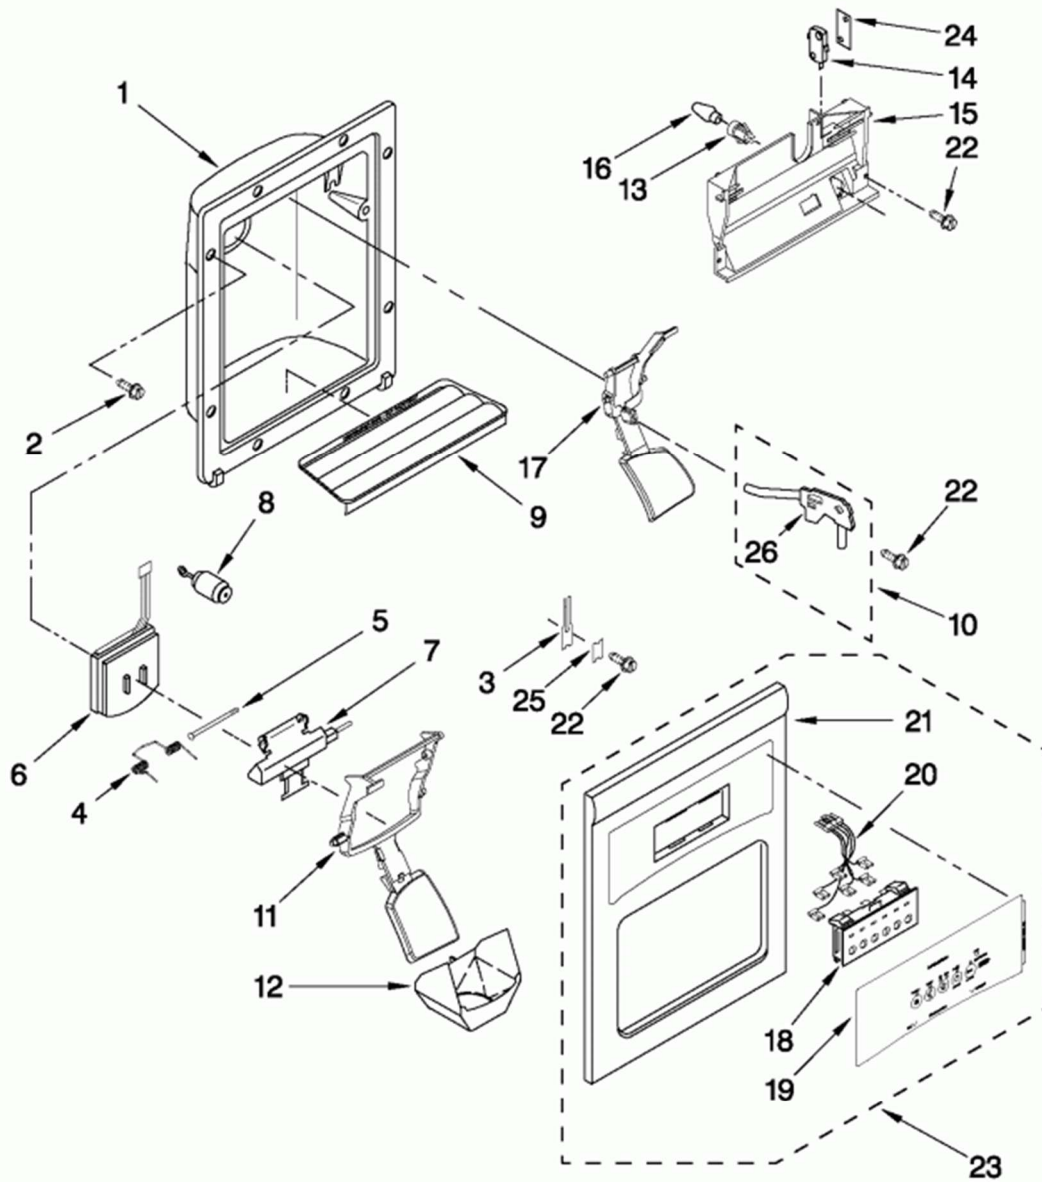

DISPENSER FRONT PARTS

For Models: ED5PVEXWS06
(Stainless Steel)

FOR ORDERING INFORMATION REFER TO PARTS PRICE LIST

W10437136

13

Guía	Descripción	Número
2	Screw	WP3196557
3	Levers Retainer/Clip	WP2194719
4	Torsion Spring	WPW10224328
5	Dispenser Door Pin	WP2196195
6	Ice Dispenser Door Chute	WP2180353
7	Ice Door Kit	W10823377
8	Ice Door Kit	W10823377
9	Refrigerator Dispenser Overflow Grille	WP2206670B
10	Water Dispenser Fitting and Tube Assembly	8201537
11	Lever, Ice Dispenser (Black)	WPW10152854
12	Ice Guide	WP2180224
13	SOCKET	2180200
14	Micro Switch	WP2162361
15	Control Bracket	WP2180226
16	Light Bulb - 10W	WP22002263
17	Lever, Water Dispenser (Black)	WPW10152859
18	NOT AVAILABLE	N/P
19	NOT AVAILABLE	N/P
20	Wire Assembly	2311650
21	NOT AVAILABLE	N/P
22	Screw	WP3400906
23	COVER-FRNT	W10850436
24	Spacer	625834
25	Strain Relief	WP2195051
26	Bracket, Dispenser	WP2304673