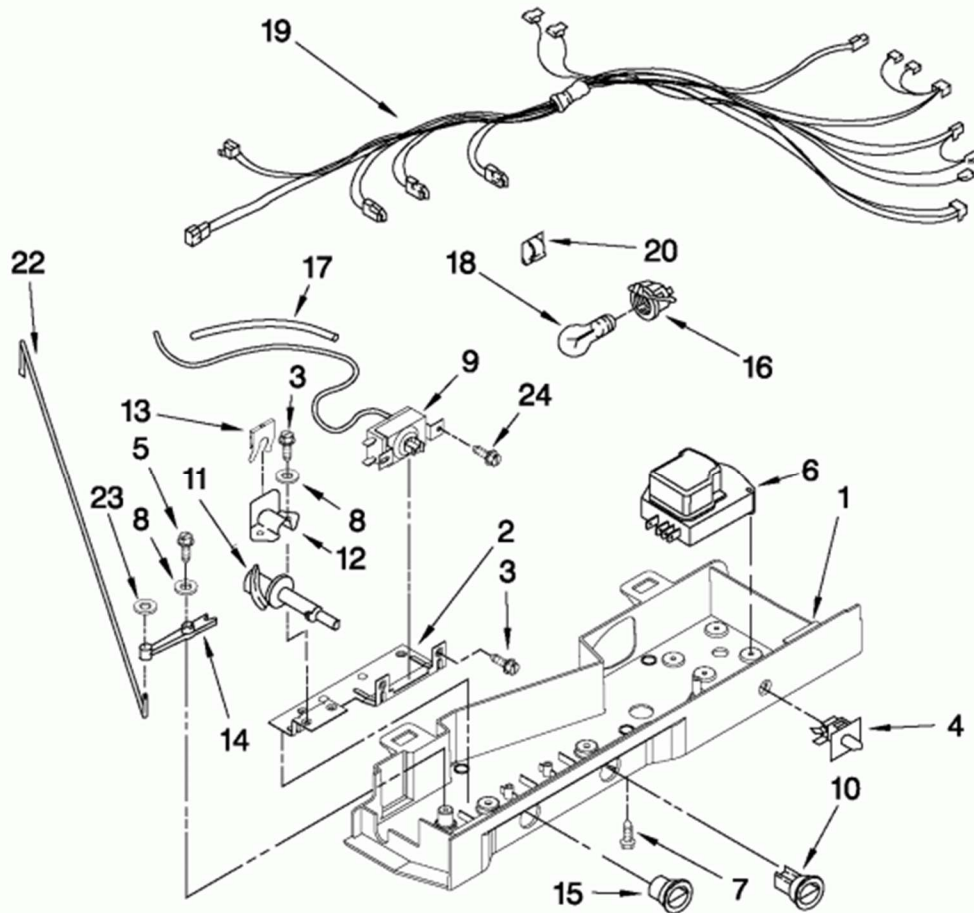

## CABINET PARTS

For Models: ED5PVEXWS06  
(Stainless Steel)

REFRIGERATOR

FOR ORDERING INFORMATION REFER TO PARTS PRICE LIST

7-11 Litho In U.S.A. (wam) (psw)

1

Part No. W10437136 Rev. A

Guía	Descripción	Número
2	Refrigerator Front Roller Kit	4386774
3	SCREW	W10850698
4	Rear Roller	WPW10250570
5	Screw	WP489427
6	Bottom Kickplate Clip	WP2155013
7	Screw	WP489478
9	HINGE-DOOR	W10242649
10	Screw	WP8281227
11	Screw	WP489128
12	Hinge Cover, FC (Black)	WP2203407B
13	Hinge Bottom	W10138965
14	Filler, Wrapper (Black)	2304848
15	Kickplate Grille - Black	WPW10311033
16	Screw	WP489497
17	Screw - 8-18 x 1/2	WP489464
18	FITTING	W11566763
19	TRIVET	W11512417
21	Rear Compressor Cover	WP2188755
22	Hinge Cover, RC (Black)	WP2203408B
23	Service Cord Clamp	549193
24	Screw - 8-18 x 1/2	WP489464
25	Door Cam - Black	WPW10329686
26	Screw	WP489483
27	NOT AVAILABLE	N/P
28	HINGE-DOOR	W10287685
29	Water Filter Housing	WPW10121138
30	<i>Whirlpool EveryDrop3 Refrigerator Water Filter</i>	EDR3RXD1
31	Screw	WP489500
32	Water Filter Cap - Black	WP2260518B
33	Screw	WP489497
34	Button, Water Filter (Black)	WP2260503B
35	Water Tube	WPW10350006
36	Water Tube	WPW10281289

## CONTROL PARTS

For Models: ED5PVEXWS06  
(Stainless Steel)

FOR ORDERING INFORMATION REFER TO PARTS PRICE LIST

<b>Guía</b>	<b>Descripción</b>	<b>Número</b>
1	Control Box	W10159858
2	Mounting Bracket	2311611
3	Screw	WP3196557
4	Door Light Switch	WP2149705
5	SCREW	627068
6	Defrost Control Board	WPW10366605
7	Screw	489392
8	WASHER	489203
9	Thermostat Assembly	WP2198202
10	KNOB-THERM	W10723843
11	Cam Assembly	WP2182195
12	BEARING	1110560
13	Damper Control	WP2196062
14	ARM-PIVOT	W11256541
15	Air Control Knob - White	2311615
16	Light Socket Kit	4387478
17	Refrigerator Thermostat Sensor Barrier	WP2196003
18	40 WATT REFRIGERATOR BULB	W11679940
19	CONTROL BOX HARNESS	W10354806
20	Clip, Wiring	WP1115374
22	Connecting Rod	2311631
23	FASTENER	489285
24	Screw	WP965173