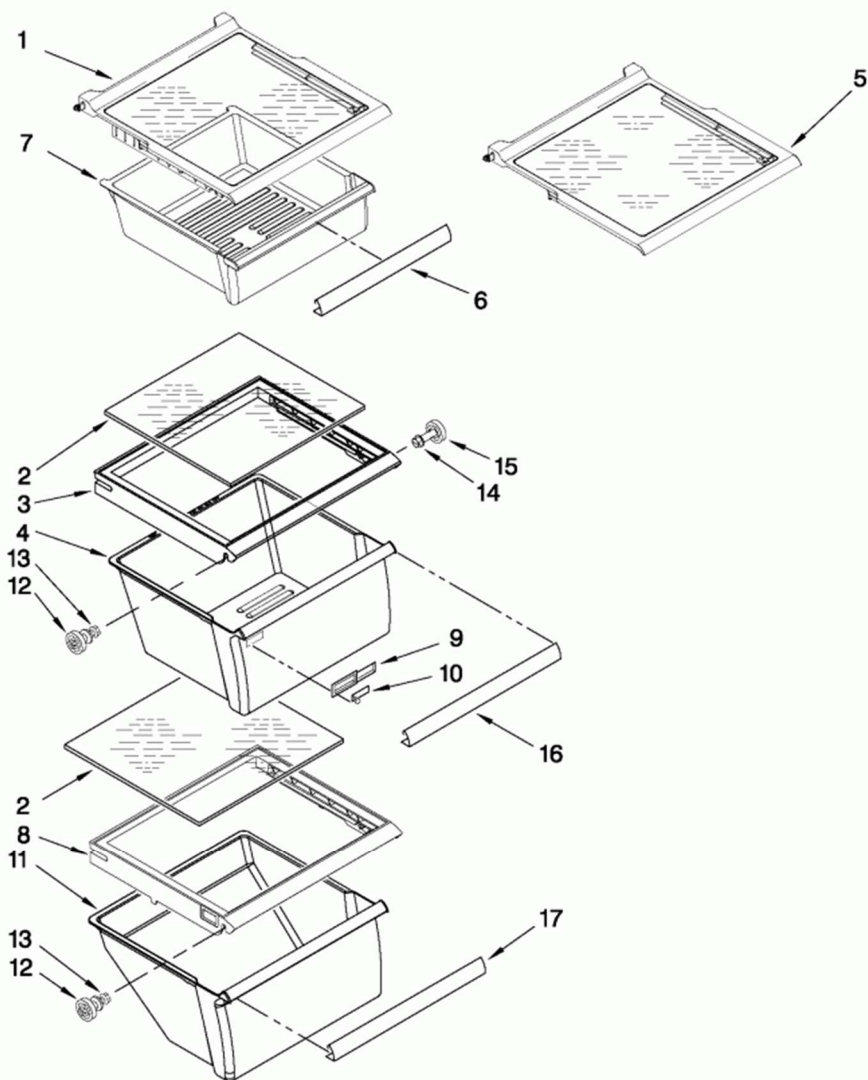

## REFRIGERATOR LINER PARTS

For Models: ED5PVEXWS06  
(Stainless Steel)

FOR ORDERING INFORMATION REFER TO PARTS PRICE LIST

W10437136

3

<b>Guía</b>	<b>Descripción</b>	<b>Número</b>
1	NOT AVAILABLE	N/A
2	LOUVER-CAB	8201651
3	Screw	WP3-24004-109
4	Shelf Support	W11223328
5	LENS-LIGHT	W11239891
6	SCREW	W10141518
7	COVER	2152019
8	Air Diffuser Assembly	WPW10151374
9	COVER-WIRE	2150331
10	SCREW	W10759522
11	Light Socket Kit	4387478
12	Water Reservoir Tubing	WPW10276792
13	40 WATT REFRIGERATOR BULB	W11679940

## REFRIGERATOR SHELF PARTS

For Models: ED5PVEXWS06

(Stainless Steel)

FOR ORDERING INFORMATION REFER TO PARTS PRICE LIST

<b>Guía</b>	<b>Descripción</b>	<b>Número</b>
1	Refrigerator Shelf Frame with Glass	WPW10276341
2	Refrigerator Shelf Glass	W10864399
3	Crisper Cover with Glass	W10508993
4	Refrigerator Crisper Drawer with Humidity Control	WP2188656
5	Refrigerator Slide-Out Shelf with Glass	WPW10276348
6	Snack Pan Handle Trim	WP2179243
7	Snack Pan - Clear	WP2309517
8	Crisper Cover with Glass	W10508993
9	Housing, Humidity Control	WP2179343
10	Humidity Control Slide - Clear	WP2179342
11	Refrigerator Crisper Drawer With Handle	WP2188664
12	Shelf Support	W11223328
13	Screw	WP3-24004-109
14	STUD-SHELF	W11527119
15	Screw	WPW10191952
16	Trim, Meat Pan	WP2179234
17	Trim, Meat Pan	WP2179234