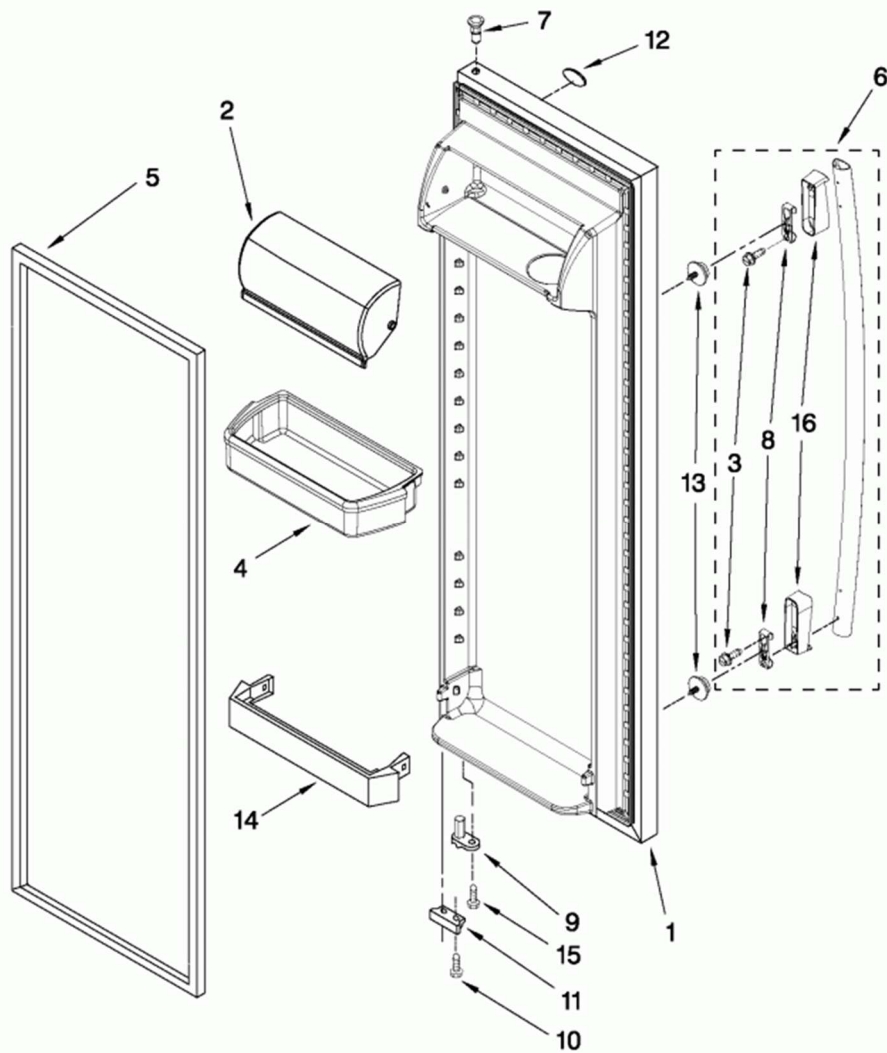

## REFRIGERATOR DOOR PARTS

For Models: ED5PVEXWS06  
(Stainless Steel)

FOR ORDERING INFORMATION REFER TO PARTS PRICE LIST

W10437136

9

<b>Guía</b>	<b>Descripción</b>	<b>Número</b>
1	DOR-FIP Stainless Steel	LW10318321
2	Complete Dairy Compartment Door - Clear	WP2256101
3	SCREW	W10267047
4	Refrigerator Door Shelf Bin	WPW10321304
5	Fresh Food Door Gasket - Black	2159083
6	Door Handle - Stainless Steel	WPW10257118K
7	Thimble Top	WP2182181
8	Clip-Handle-Mtng.	WP2255411
9	Lower Door Closing Cam	WP2182179
10	Screw	WPW10142233
11	Bracket	WPW10219801
12	Nameplate	WP2213265
13	Refrigerator Screw	WPW10288153
14	Refrigerator Door Shelf	WP2156022
15	Installation Screw	WP3400012
16	ENDCAP-HDL	W10127772