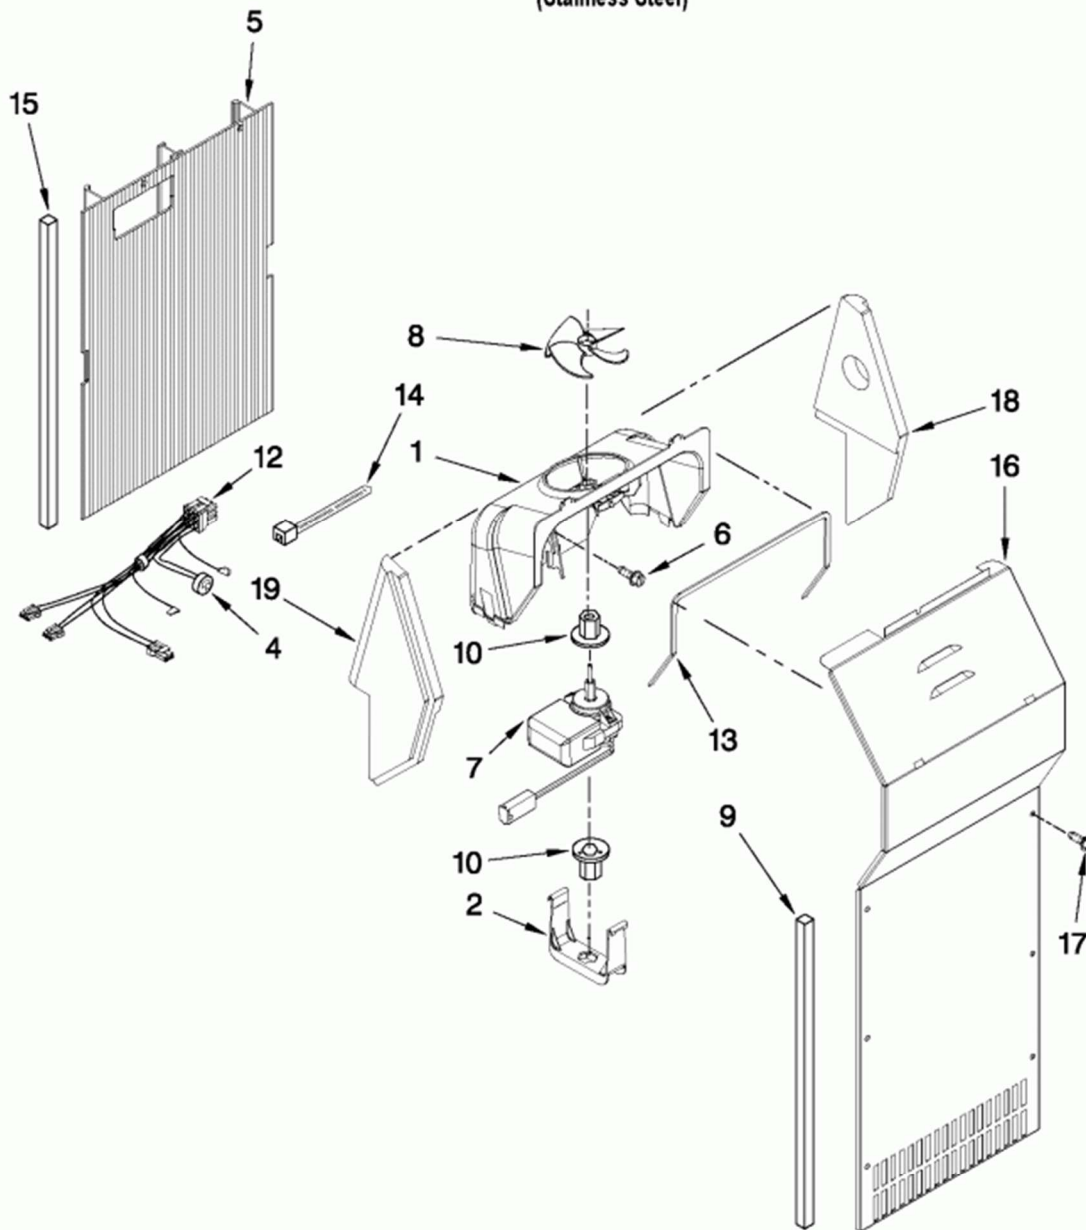

## AIR FLOW PARTS

For Models: ED6PVEXWS06  
(Stainless Steel)

FOR ORDERING INFORMATION REFER TO PARTS PRICE LIST

W10437136

17

<b>Guía</b>	<b>Descripción</b>	<b>Número</b>
1	Scroll, Fan	WP2182120
2	Fan Motor Retainer/Bracket	WP2155590
4	Bi-Metal Defrost Thermostat	WPW10225581
5	DUCT-AIR	W10756902
6	Screw	WP489478
7	Evaporator Fan Motor - 120V 60Hz	4389144
8	Evaporator Fan Blade	WP2169142
9	Evaporator Cover Gasket	WP2304241
10	Fan Grommet	WP2176759
12	HARNS-WIRE	W11084324
13	Gasket, Fan Scroll	WP2155789
14	Zip Tie	WPW10339879
15	COVER-EVAP	4388356
16	COVER-EVAP	4388356
17	Screw	WP693995
18	SUPPORT	4388358
19	SUPPORT	4388358

## CONTROL PARTS

For Models: ED5PVEXWS06  
(Stainless Steel)

FOR ORDERING INFORMATION REFER TO PARTS PRICE LIST

<b>Guía</b>	<b>Descripción</b>	<b>Número</b>
1	Control Box	W10159858
2	Mounting Bracket	2311611
3	Screw	WP3196557
4	Door Light Switch	WP2149705
5	SCREW	627068
6	Defrost Control Board	WPW10366605
7	Screw	489392
8	WASHER	489203
9	Thermostat Assembly	WP2198202
10	KNOB-THERM	W10723843
11	Cam Assembly	WP2182195
12	BEARING	1110560
13	Damper Control	WP2196062
14	ARM-PIVOT	W11256541
15	Air Control Knob - White	2311615
16	Light Socket Kit	4387478
17	Refrigerator Thermostat Sensor Barrier	WP2196003
18	40 WATT REFRIGERATOR BULB	W11679940
19	CONTROL BOX HARNESS	W10354806
20	Clip, Wiring	WP1115374
22	Connecting Rod	2311631
23	FASTENER	489285
24	Screw	WP965173