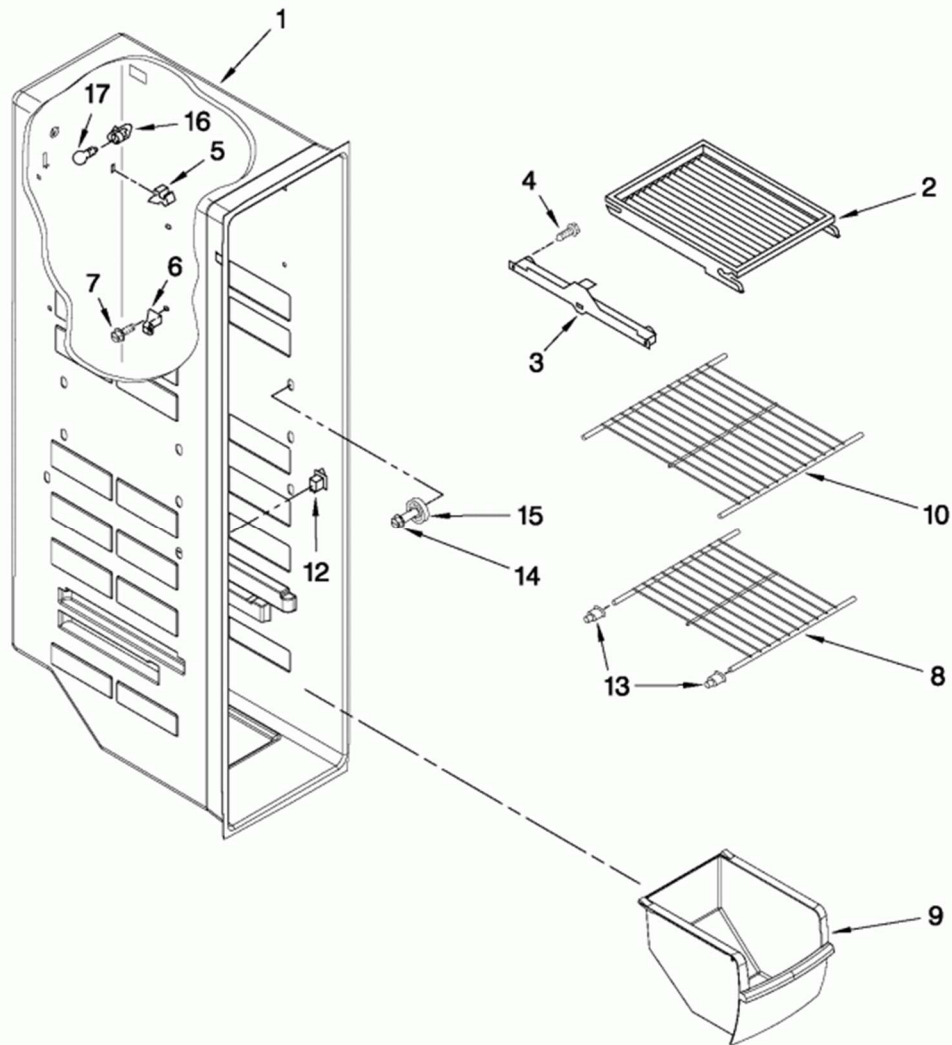

## CONTROL PARTS

For Models: ED5PVEXWS06  
(Stainless Steel)

FOR ORDERING INFORMATION REFER TO PARTS PRICE LIST

<b>Guía</b>	<b>Descripción</b>	<b>Número</b>
1	Control Box	W10159858
2	Mounting Bracket	2311611
3	Screw	WP3196557
4	Door Light Switch	WP2149705
5	SCREW	627068
6	Defrost Control Board	WPW10366605
7	Screw	489392
8	WASHER	489203
9	Thermostat Assembly	WP2198202
10	KNOB-THERM	W10723843
11	Cam Assembly	WP2182195
12	BEARING	1110560
13	Damper Control	WP2196062
14	ARM-PIVOT	W11256541
15	Air Control Knob - White	2311615
16	Light Socket Kit	4387478
17	Refrigerator Thermostat Sensor Barrier	WP2196003
18	40 WATT REFRIGERATOR BULB	W11679940
19	CONTROL BOX HARNESS	W10354806
20	Clip, Wiring	WP1115374
22	Connecting Rod	2311631
23	FASTENER	489285
24	Screw	WP965173

## FREEZER DOOR PARTS

For Models: ED5PVEXWS06  
(Stainless Steel)

FOR ORDERING INFORMATION REFER TO PARTS PRICE LIST

W10437136

11

Guía	Descripción	Número
2	Door Handle - Stainless Steel	WPW10257118K
3	Thimble Top	WP2182181
4	SCREW	W10267047
5	Clip-Handle-Mtng.	WP2255411
6	Door Shelf Trim - White	WP2309718
7	Installation Screw	WP3400012
8	Freezer Door Gasket - Black	2159082
9	Door Shelf Trim	WPW10307490
10	Refrigerator Screw	WPW10288153
11	Connector	WP2154473
12	Lower Door Closing Cam	WP2182179
13	Screw	WP489483
14	Bracket	WPW10219801
15	ENDCAP-HDL	W10127772

## FREEZER LINER PARTS

For Models: ED5PVEXWS06  
(Stainless Steel)

FOR ORDERING INFORMATION REFER TO PARTS PRICE LIST

W10437136

5

<b>Guía</b>	<b>Descripción</b>	<b>Número</b>
2	Shelf	WP2194297K
3	TRACK	W10845583
3	TRACK	W10845585
4	SCREW	718257
5	CLIP	2215823
6	Shelf Stud - White	4388405
7	SCREW	W10142289
8	Wire Shelf	WP2174267
9	Freezer Bin - White	WP2182971
10	Wire Shelf - Large	WP2174268
12	SWITCH	W11457217
13	Rear Shelf Stud	WP2196207
14	Screw	WPW10191952
15	STUD-SHELF	W11527119
16	Light Socket Kit	4387478
17	40 WATT REFRIGERATOR BULB	W11679940