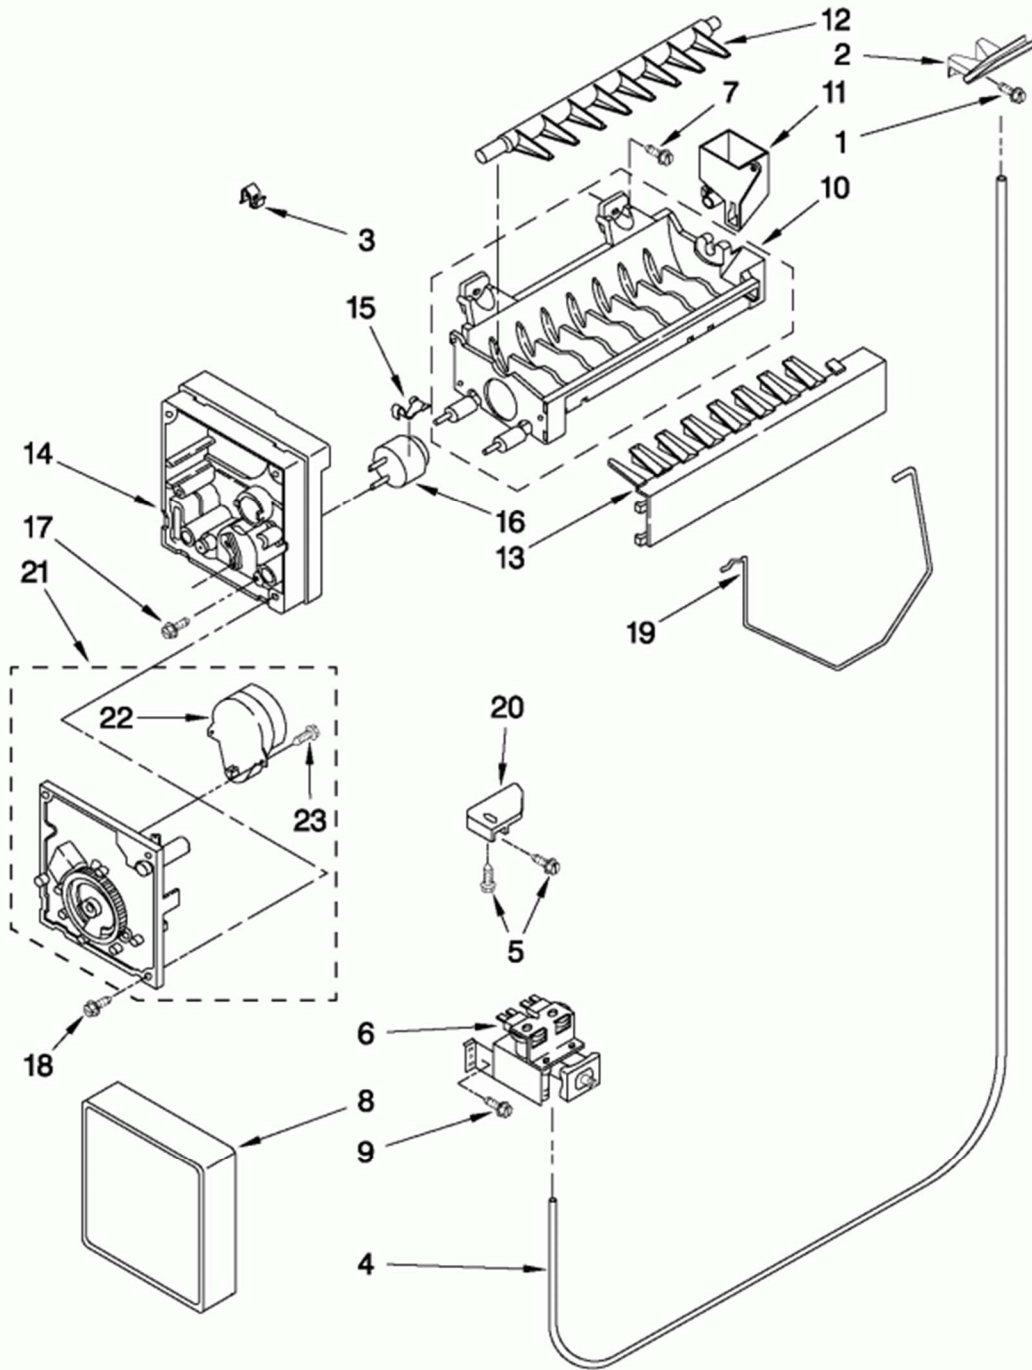

## FREEZER DOOR PARTS

For Models: ED5PVEXWS06  
(Stainless Steel)

FOR ORDERING INFORMATION REFER TO PARTS PRICE LIST

W10437136

11

Guía	Descripción	Número
2	Door Handle - Stainless Steel	WPW10257118K
3	Thimble Top	WP2182181
4	SCREW	W10267047
5	Clip-Handle-Mtng.	WP2255411
6	Door Shelf Trim - White	WP2309718
7	Installation Screw	WP3400012
8	Freezer Door Gasket - Black	2159082
9	Door Shelf Trim	WPW10307490
10	Refrigerator Screw	WPW10288153
11	Connector	WP2154473
12	Lower Door Closing Cam	WP2182179
13	Screw	WP489483
14	Bracket	WPW10219801
15	ENDCAP-HDL	W10127772

## FREEZER LINER PARTS

For Models: ED5PVEXWS06  
(Stainless Steel)

FOR ORDERING INFORMATION REFER TO PARTS PRICE LIST

W10437136

5

<b>Guía</b>	<b>Descripción</b>	<b>Número</b>
2	Shelf	WP2194297K
3	TRACK	W10845583
3	TRACK	W10845585
4	SCREW	718257
5	CLIP	2215823
6	Shelf Stud - White	4388405
7	SCREW	W10142289
8	Wire Shelf	WP2174267
9	Freezer Bin - White	WP2182971
10	Wire Shelf - Large	WP2174268
12	SWITCH	W11457217
13	Rear Shelf Stud	WP2196207
14	Screw	WPW10191952
15	STUD-SHELF	W11527119
16	Light Socket Kit	4387478
17	40 WATT REFRIGERATOR BULB	W11679940

## ICEMAKER PARTS

For Models: ED5PVEXWS06  
(Stainless Steel)

FOR ORDERING INFORMATION REFER TO PARTS PRICE LIST

W10437136

19

<b>Guía</b>	<b>Descripción</b>	<b>Número</b>
1	Screw	WP489478
2	CHUTE	W11505385
3	Clip, Fuse	WP628379
4	Water Tube Kit	W10823511
5	Screw	WP489478
6	Water Inlet Valve	W10408179
7	SCREW	W10141596
8	Ice Maker Front Cover	WPW10289690
9	Screw	WPW10141625
10	Ice Mold	WPW10190929
11	Water Fill Cup	W10122561
12	Ejector Arm	WP627843
13	ARM-STRIPR	WPW10122563
14	Motor Housing	WP2195914
15	Retainer, Thermostat	WP2315522
16	Cycling thermostat	WP627985
17	SCREW	8533917
18	Screw	WP681249
19	ARM-SHUT	W11342242
20	BRACKET	W11500948
21	Icemaker Motor Kit	8201515
22	Icemaker Motor Kit	8201515
23	SCREW	489136
100	Ice Maker	WPW10190965