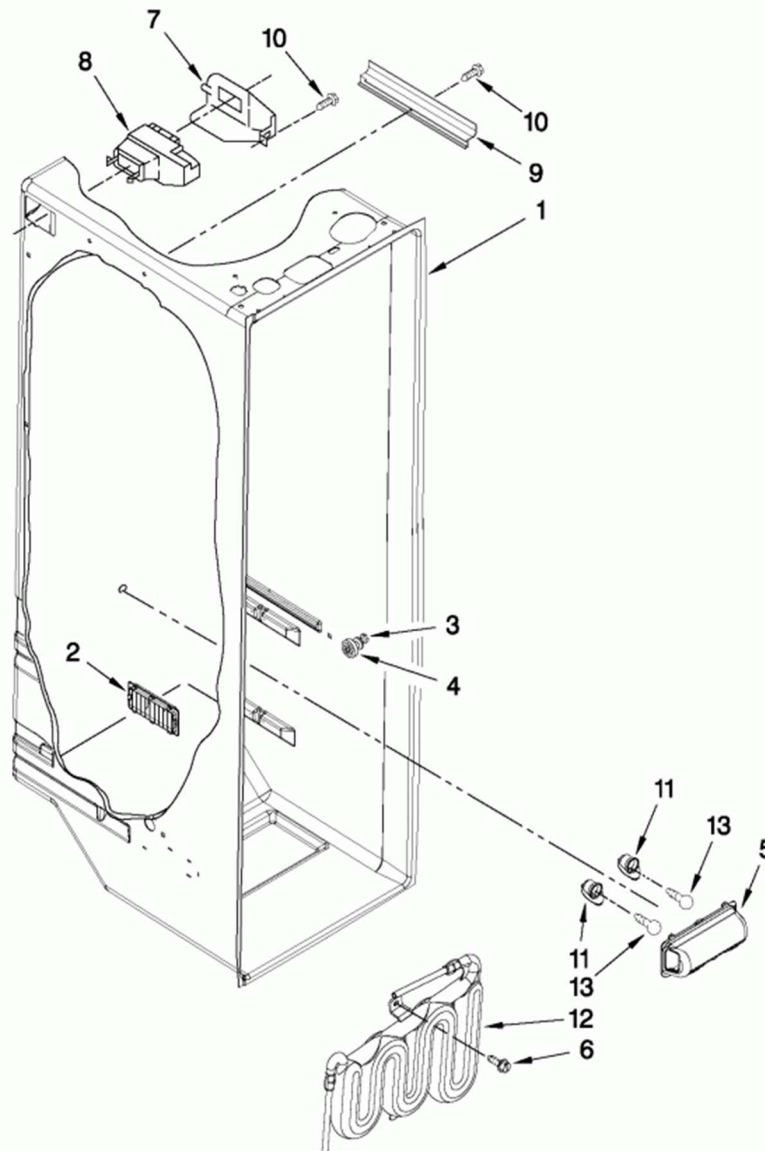

## REFRIGERATOR DOOR PARTS

For Models: ED5PVEXWS06  
(Stainless Steel)

FOR ORDERING INFORMATION REFER TO PARTS PRICE LIST

W10437136

9

<b>Guía</b>	<b>Descripción</b>	<b>Número</b>
1	DOR-FIP Stainless Steel	LW10318321
2	Complete Dairy Compartment Door - Clear	WP2256101
3	SCREW	W10267047
4	Refrigerator Door Shelf Bin	WPW10321304
5	Fresh Food Door Gasket - Black	2159083
6	Door Handle - Stainless Steel	WPW10257118K
7	Thimble Top	WP2182181
8	Clip-Handle-Mtng.	WP2255411
9	Lower Door Closing Cam	WP2182179
10	Screw	WPW10142233
11	Bracket	WPW10219801
12	Nameplate	WP2213265
13	Refrigerator Screw	WPW10288153
14	Refrigerator Door Shelf	WP2156022
15	Installation Screw	WP3400012
16	ENDCAP-HDL	W10127772

## REFRIGERATOR LINER PARTS

For Models: ED5PVEXWS06  
(Stainless Steel)

FOR ORDERING INFORMATION REFER TO PARTS PRICE LIST

W10437136

3

<b>Guía</b>	<b>Descripción</b>	<b>Número</b>
1	NOT AVAILABLE	N/A
2	LOUVER-CAB	8201651
3	Screw	WP3-24004-109
4	Shelf Support	W11223328
5	LENS-LIGHT	W11239891
6	SCREW	W10141518
7	COVER	2152019
8	Air Diffuser Assembly	WPW10151374
9	COVER-WIRE	2150331
10	SCREW	W10759522
11	Light Socket Kit	4387478
12	Water Reservoir Tubing	WPW10276792
13	40 WATT REFRIGERATOR BULB	W11679940