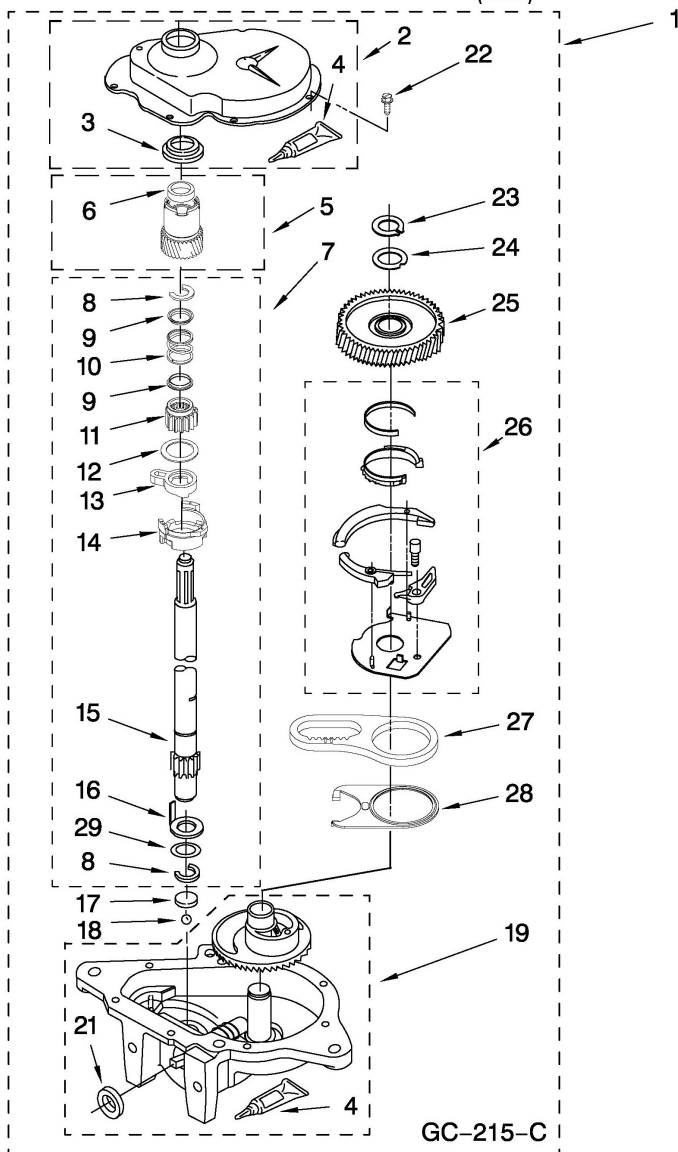

Distribuidor Autorizado

SurteRápido.com

Venta de Refacciones
Electrodomesticas

Lavadora Whirlpool ETW4400WQ1

GEARCASE PARTS

For Model: ETW4400WQ1

(White)

Distribuidor Autorizado

SurteRápido.com

Venta de Refacciones
Electrodomesticas

Lavadora Whirlpool ETW4400WQ1

No.illus.	DESCRIPCIÓN	No. de Parte
1	Gearcase (Complete)	3360630
2	Cover, Gearcase	285202
3	Seal, Gearcase Cover	3349985
4	SEALER, GASKET (.20 FL. OZ.) (6 ML)	285195
5	Pinion, Spin (Includes Illus. 25)	63320
6	Seal, Spin Pinion	356427
7	Shaft, Agitator (Complete)	389387
8	Ring, Retaining (2)	90369
9	Retainer, Spring	62677
10	Spring, Agitate	62676
11	Gear, Agitate (Includes 15 and 29)	63273
12	Washer, Agitate Gear	62619
13	Cam Follower (Includes 14)	62580
14	Cam, Agitate (Includes 13)	62581
15	Shaft, Agitator (Includes 11 and 29)	285509
16	Washer, Cam Thrust	62618
17	Bearing, Thrust	16018
18	Ball, Bearing	85529
19	Bottom and Pinion, Gearcase	389230
21	Seal, Thrust Plug	285352
22	SCREW, GEARCASE COVER MOUNTING	3351614
23	Ring, Retaining	3362552
24	Washer Kit, Thrust	285735
25	Gear, Spin	3360629
26	Neutral Assembly	388253
27	Rack, Connecting	3360629
28	Actuator, Shift	3360629
29	Washer, Intermediate	388815