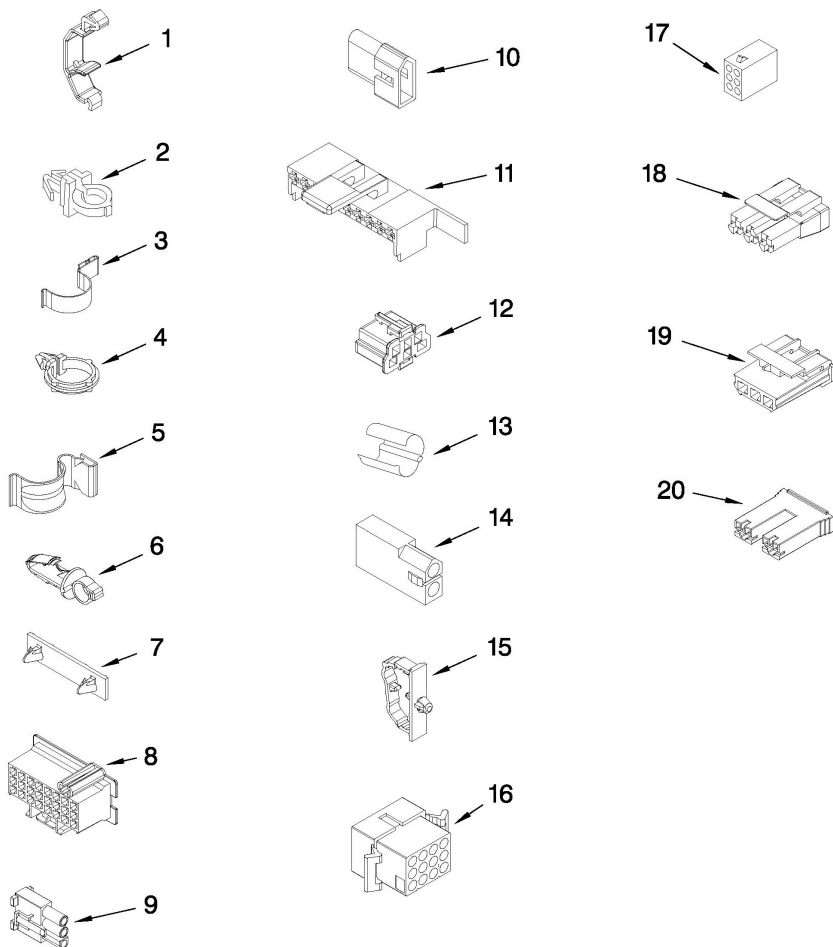

Distribuidor Autorizado

SurteRápido.com

Venta de Refacciones
Electrodomesticas

Lavadora Whirlpool ETW4400WQ1

WIRING HARNESS PARTS

For Model: ETW4400WQ1
(White)

Distribuidor Autorizado

SurteRápido.com

Venta de Refacciones
Electrodomesticas

Lavadora Whirlpool ETW4400WQ1

<u>No. Ilus.</u>	<u>DESCRIPCIÓN</u>	<u>No. de Parte</u>
1	Retainer, Harness	3349557
2	Clip, Harness	388498
3	Clip, Harness	3347812
4	Clip, Harness (Push-In)	3352501
5	Clip, Harness (Half-Harness)	90016
6	Clip, Harness	3390496
7	Retainer, Harness	389379
8	Timer, Block Disconnect (Black)	352089
8	Timer, Block Disconnect (Natural)	3948614
9	Receptacle, Terminal (3-Way)	62889
10	Plug, Terminal (3-Way)	353424
11	Block, Disconnect (Motor 2 Speed)	62505
12	Block, Disconnect	3347243
13	Protector	63523
14	Connector, 2-Way	717252
15	Clip, Harness	3352944
16	Block, Disconnect (12-Way)	3390423
17	Receptacle, 6 Way	3347730
18	Connector (T.P.A.) (3-Circuit)	3948617
19	Plug (T.P.A) (3-Circuit) (Pressure Switch)	3360056
20	Block, Connector (Natural)	3354925
20	BLOCK, CONNECTOR (RED)	3354926