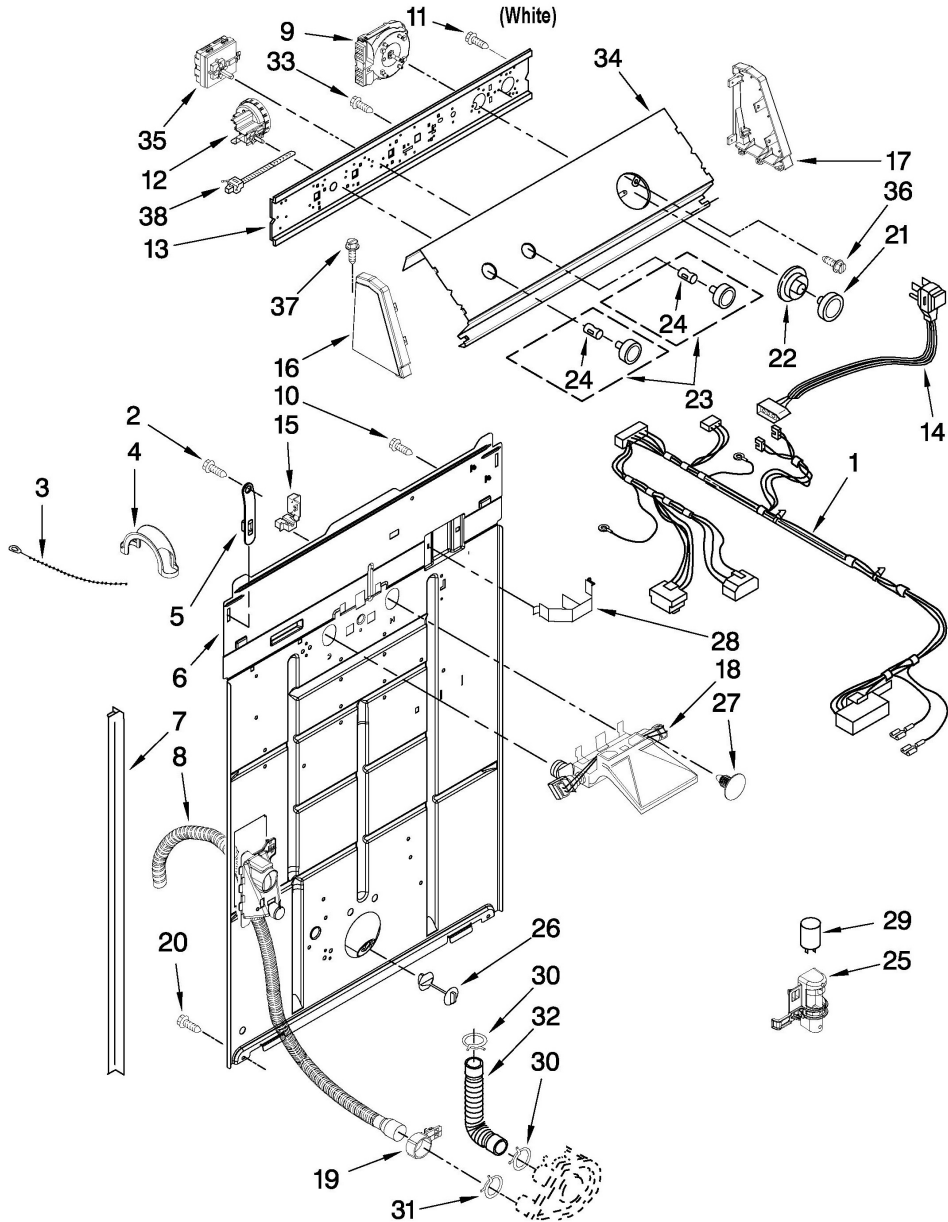

Distribuidor Autorizado

SurteRápido.com

Venta de Refacciones
Electrodomesticas

Lavadora Whirlpool ETW4400WQ1

CONTROLS AND REAR PANEL PARTS

For Model: ETW4400WQ1
(White)

Distribuidor Autorizado

SurteRápido.com

Venta de Refacciones
Electrodomesticas

Lavadora Whirlpool ETW4400WQ1

No. Ilus.	DESCRIPCIÓN	No. de Parte
1	HARNES WIRING	W10307145
2	Screw, 8-18 x 1/2	9740848
3	Cable Tie	3347868
4	U-Bend, Drain Hose	8577378
5	Strap, Console (2)	8568314
6	Panel, Rear	W10194450
7	Pad, Rear Panel	62747
8	Drain Hose Assembly (Includes Item 19)	W10189267
9	Timer, Control (60 Hz.)	W10199989
10	Screw, Ground	3351614
11	Screw, 8-18 x 3/8	90767
12	SWITCH, WATER LEVEL	W10231403
13	Bracket, Control	3948608
14	Cord, Power (Includes Item 15)	8578842
15	Strain Relief, Power Cord	3952821
16	Cap, End (L.H.)	8274437
17	Cap, End (R.H.)	8274434
18	Valve, Water Inlet W	W10144820
19	Clamp, Hose	8541668
20	Screw, 10-16 x 3/8	62863
21	Knob, Timer	8538949
22	Dial, Timer	8538955
23	Knob, Control	8538957
24	Clip, Knob	8536939
25	Clip, Capacitor	8318046
26	Support, Rear Panel	8519200
27	Clip, Push-In Retainer	W10000080