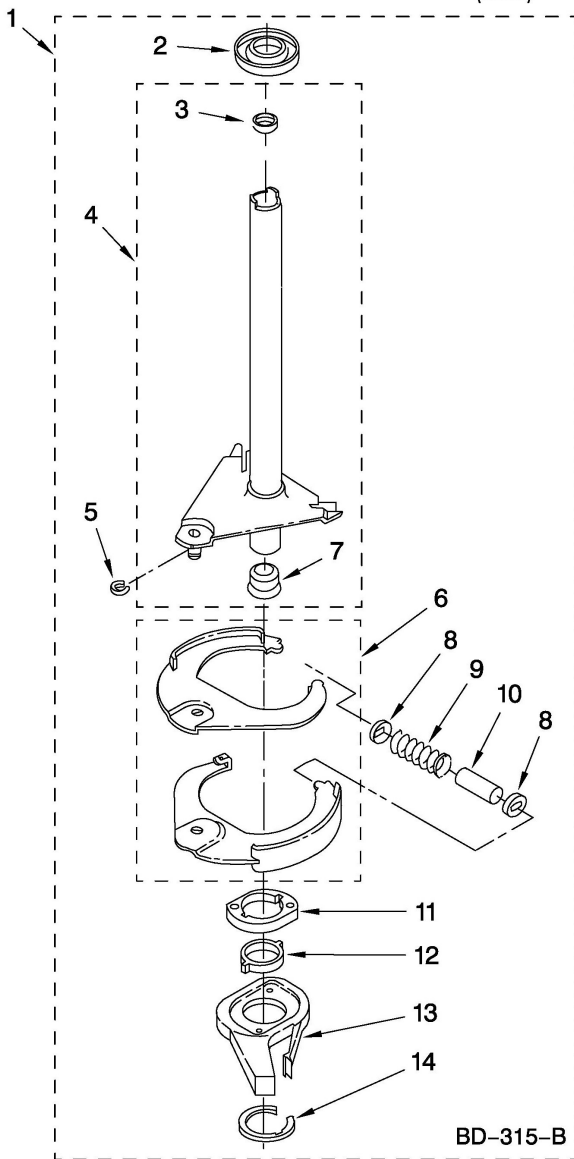

Distribuidor Autorizado

SurteRápido.com

Venta de Refacciones
Electrodomesticas

Lavadora Whirlpool ETW4400WQ1

BRAKE AND DRIVE TUBE PARTS

For Model: ETW4400WQ1
(White)

Distribuidor Autorizado

SurteRápido.com

Venta de Refacciones
Electrodomesticas

Lavadora Whirlpool ETW4400WQ1

<u>No. Ilus.</u>	<u>DESCRIPCIÓN</u>	<u>No. de Parte</u>
NI	LUBRICANT	285208
1	Brake And Drive Tube (Complete)	388952
2	Ring, Thrust	62658
3	Seal, Drive Tube	356427
4	TUBE, BASKET DRIVE (3, 4, 5 & 9)	64027
5	Ring, Retaining	64035
6	Shoe, Brake (2)	64232
7	``T`` Bearing, Spin Tube	62703
8	Cap, Brake Spring (2)	3353956
9	Spring, Brake	387806
10	Sleeve, Brake Spring	3355360
11	Cam, Brake Release	661516
12	Sleeve, Cam	63022
13	Driver, Brake Cam	64194
14	Ring, Retaining	90368