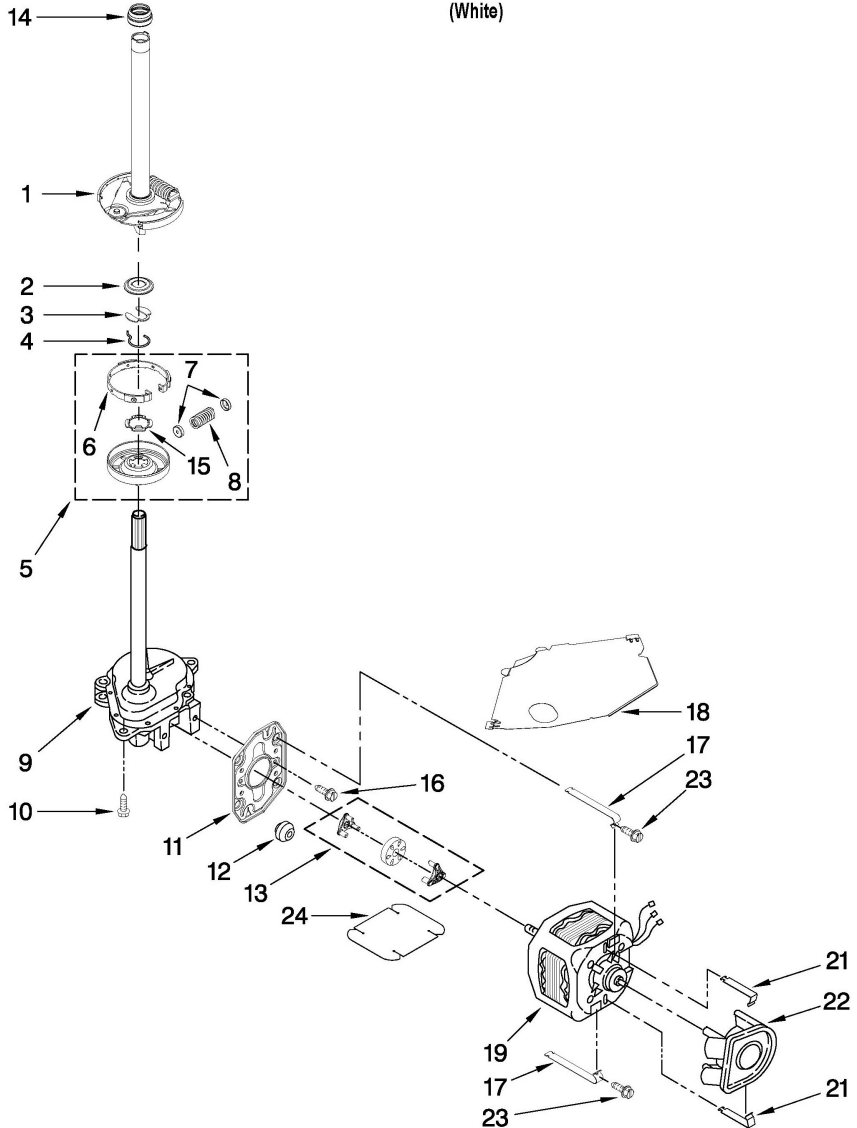

Distribuidor Autorizado

SurteRápido.com

Venta de Refacciones
Electrodomesticas

Lavadora Whirlpool ETW4400WQ1

BRAKE, CLUTCH, GEARCASE, MOTOR AND PUMP PARTS

For Model: ETW4400WQ1
(White)

Distribuidor Autorizado

SurteRápido.com

Venta de Refacciones
Electrodomesticas

Lavadora Whirlpool ETW4400WQ1

No. Ilus.	DESCRIPCIÓN	No. de Parte
1	Brake & Drive Tube (Complete)	388952
2	Washer, Spin Tube Thrust	63292
3	Ring, Spin Tube Support	62697
4	Ring, Retainer	63283
5	Clutch (Complete)	3951311
6	Band & Lining, Clutch	3951308
7	Cap, Clutch Spring (2)	62646
8	Spring, Clutch	3946792
9	Gearcase (Complete)	3360630
10	Screw, Gearcase To Base (3)	3357334
11	Plate, Motor Mount To Gearcase	62611
12	Grommet, Motor (4)	62691
13	Coupling, Motor And Isolation	3364003
14	Seal	8577374
15	Clip, Anti-Rattle	3355454
16	Screw	3400516
17	Retainer, Motor (2)	W10086010
18	Shield, Tub To Motor	3362089
19	MOTOR, MAIN DRIVE	W10210608
21	Retainer, Pump (2)	8546127
22	PUMP (COMPLETE)	W10288040
23	Screw, 10-16 x 5/8	3387485
24	Shield, Motor	3946532