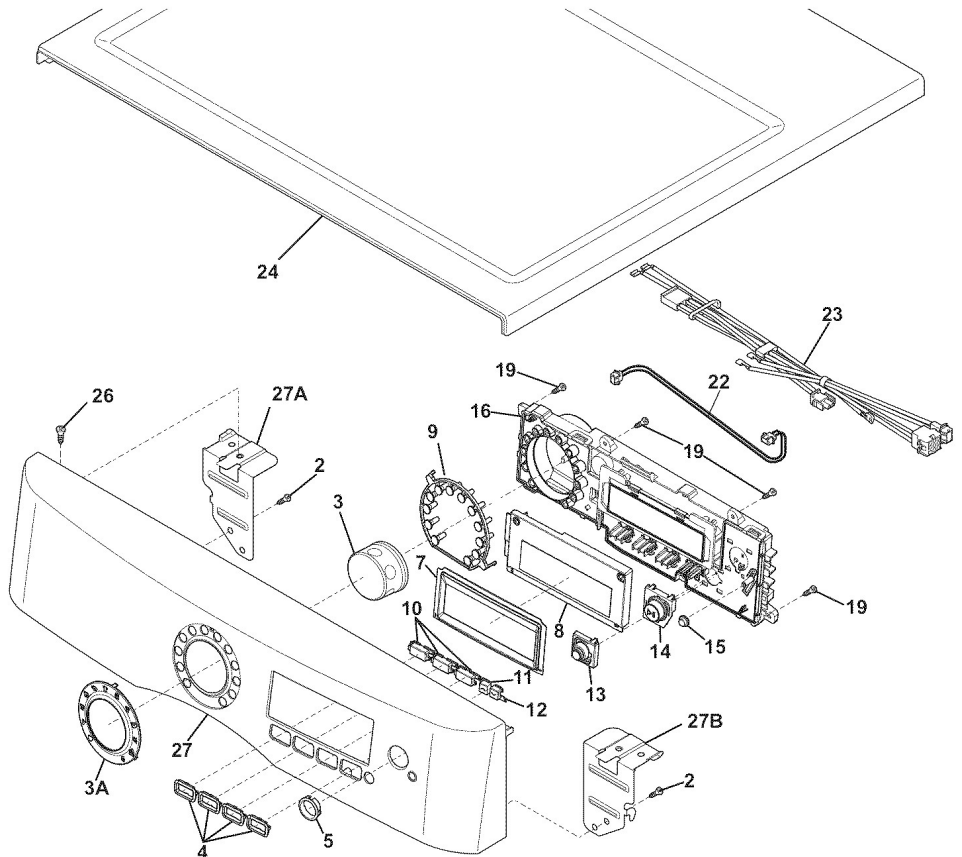

Distribuidor Autorizado

SurteRápido.com

Venta de Refacciones
Electrodomesticas

SECADORA FRIGIDAIRE EWMGD70JRR0

Distribuidor Autorizado

SurteRápido.com

Venta de Refacciones
Electrodomesticas

SECADORA FRIGIDAIRE EWMGD70JRR0

Guía	Número de parte	Descripción
2	131168200	Laundry appliance screw, #8-18 x 31/100-in
3	134766500	Dryer control kn
3A	137063600	Dryer knob r
4	134871900	Pipe
5	134767800	Pipe
7	137007800	Trim
8	134767600	Lens
9	134768400	Pipe
10	137007900	Laundry appliance control button cap
11	137043100	Button
12	137010900	Button
13	137021200	Button
14	137009900	Button
15	137008100	Button
16	134994610	Dryer user interf
19	134402900	Laundry applian
22	134790700	Dryer user interface wire harness
23	137016100	Dryer harness
24	134638510	Washer top panel
24	134638515	Panel
24	134638520	Panel
24	134638525	Laundry appliance top panel (silver)
24	134638530	Panel
26	131205100	Washer screw
27	137317411	Control panel
27	137317415	Panel
27	137317420	Panel
27	137317412	Washer control panel