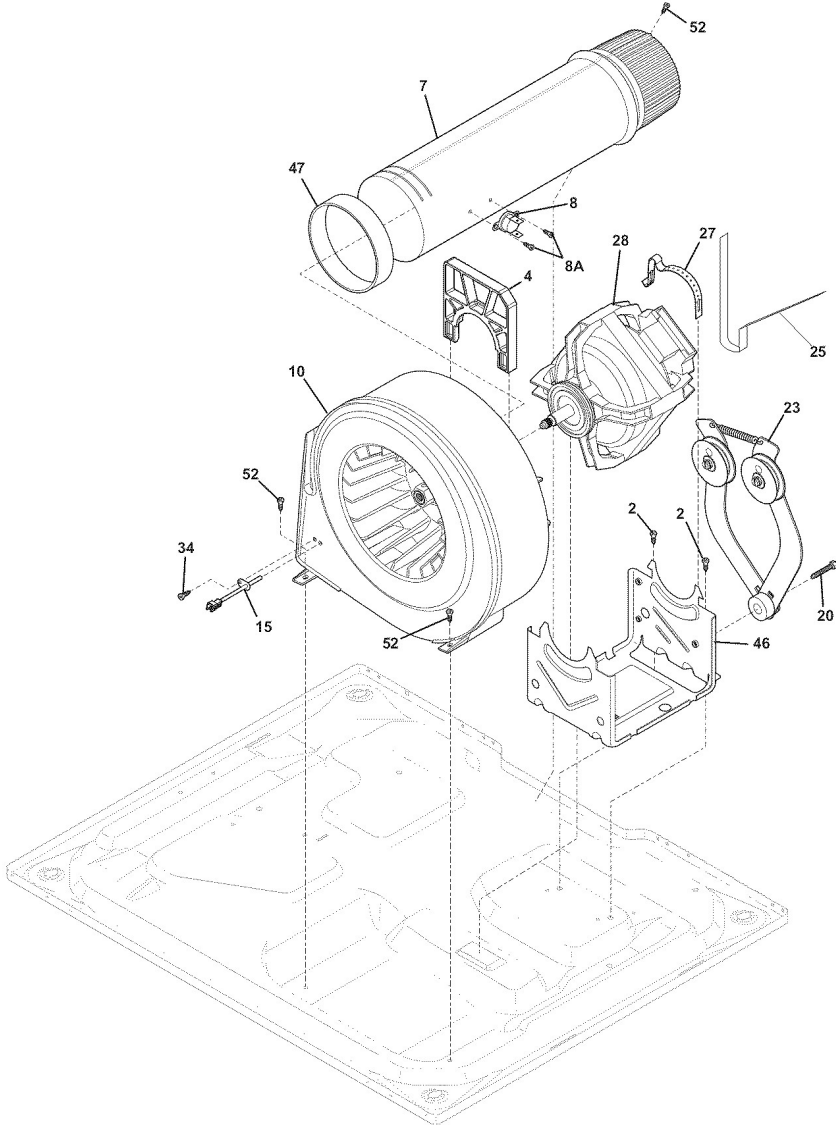

Distribuidor Autorizado

SurteRápido.com

Venta de Refacciones
Electrodomesticas

SECADORA FRIGIDAIRE EWMGD70JRR0

Distribuidor Autorizado

SurteRápido.com

Venta de Refacciones
Electrodomesticas

SECADORA FRIGIDAIRE EWMGD70JRR0

Guía	Número de parte	Descripción
2	131168200	Laundry appliance
4	134707900	Dryer motor clamp
7	134693900	Dryer exhaust duct
8	134711401	Dryer exhaust thermal limiter
8A	134935200	Dryer screw, 8 x 32-1/4-in
10	134690800	Dryer blower wheel and housing assembly
15	134711300	Dryer thermistor
20	131017900	Screw
23	134784400	Dryer idler assembly
25	134719300	Dryer drum belt
27	134242400	Dryer motor clamp
28	137116000	Dryer drive motor
34	215822000	Refrigeration appliance screw
46	134707400	Dryer motor bracket
47	131633300	Dryer exhaust duct seal
52	131168200	Laundry appliance screw, #8-18 x 31/100-in