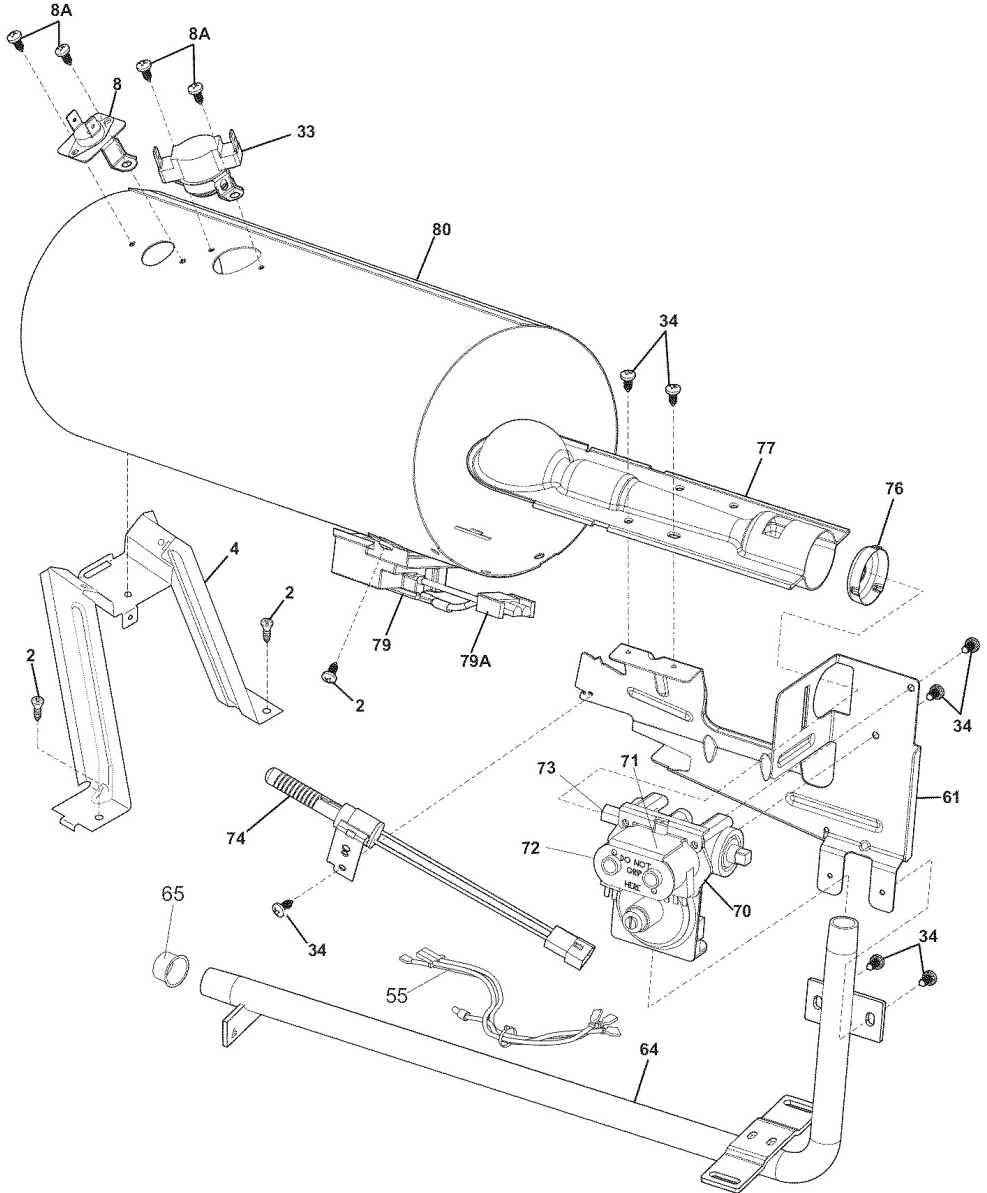

Distribuidor Autorizado

SurteRápido.com

Venta de Refacciones
Electrodomesticas

SECADORA FRIGIDAIRE EWMGD70JRR0

Distribuidor Autorizado

SurteRápido.com

Venta de Refacciones
Electrodomesticas

SECADORA FRIGIDAIRE EWMGD70JRR0

Guía	Número de parte	Descripción
2	131168200	Laundry appliance
4	134713901	Dryer burner bracket
8	137539200	Dryer safety thermostat
8A	134935200	Dryer screw, 8 x 32-1/4-in
33	137116700	Dryer high-limit thermostat
34	215822000	Refrigeration appliance screw
55	137029500	Dryer wire harness
61	134715801	Dryer burner bracket
64	137019000	Pipe
65	08015112	Pipe
70	5303207409	Dryer gas valve assembly
71	5303931775	Dryer valve coil kit
72	5303931775	Dryer valve coil kit
73	5303207410	Dryer burner orifice
74	5304517325	Dryer burner igniter
76	134714401	Collar
77	134197700	Dryer burner
79	5303281135	Dryer radiant sensor