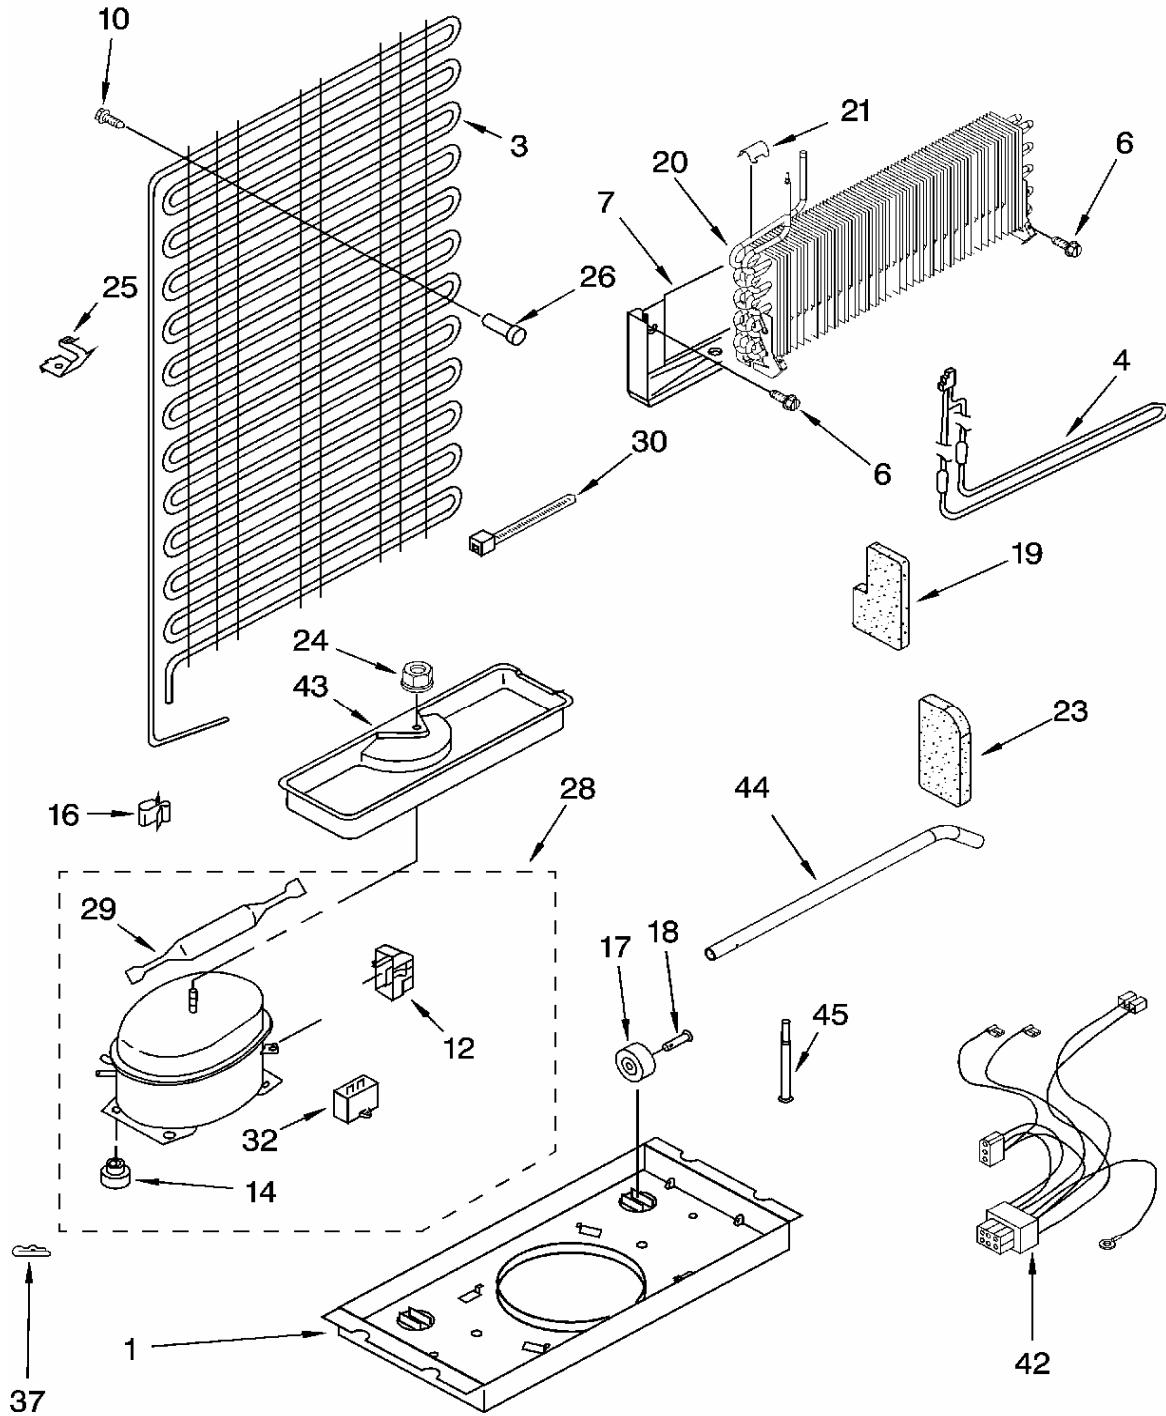

REFRIGERADOR EWT8502A00

city
or

16 teets

Universal silver

Unit parts

REFRIGERADOR EWT8502A00

Marca		Whirlpool	
Capacity		18 feet	
Color		Universal silver	
Unit parts			
Ref	Description	Qty	Part Number
1	Support Plate, Compressor	1	W10127453
3	Condenser	1	2252730
4	Heater, Defrost	1	2167357
6	Screw	2	489442
7	Heat Shield	1	2319224
10	Screw	2	8533892
12	Combo device	1	2321301
14	Grommet (Service)	1	2222084
16	Clip, Wire	*	***
17	Roller	2	2265358
18	Axle, Rivet	*	***
19	Wedge, Evaporator	1	2262191
20	Evaporator Assy.	1	2263920
21	Clip, Evaporator Tube	2	9791833
23	Wedge, Evaporator	2	2262192
24	Hex Nut	1	999299
25	Clip, Condenser Mounting	2	2172892
26	Bracket, Condenser	2	2258452
28	Compressor (Includes Items 12, 14, 29 & 32)	1	W10183901
29	Drier (Service)	1	2319825
30	Strap	1	2263990
32	Capacitor (Service)	1	2254217
37	Clip, Compressor	4	24364001
42	Wire Assy. Unit	1	W10183887
43	Evaporator Tray	1	2201801
44	Tube, Discharge	1	2328462
45	Tube, Process	1	2174739