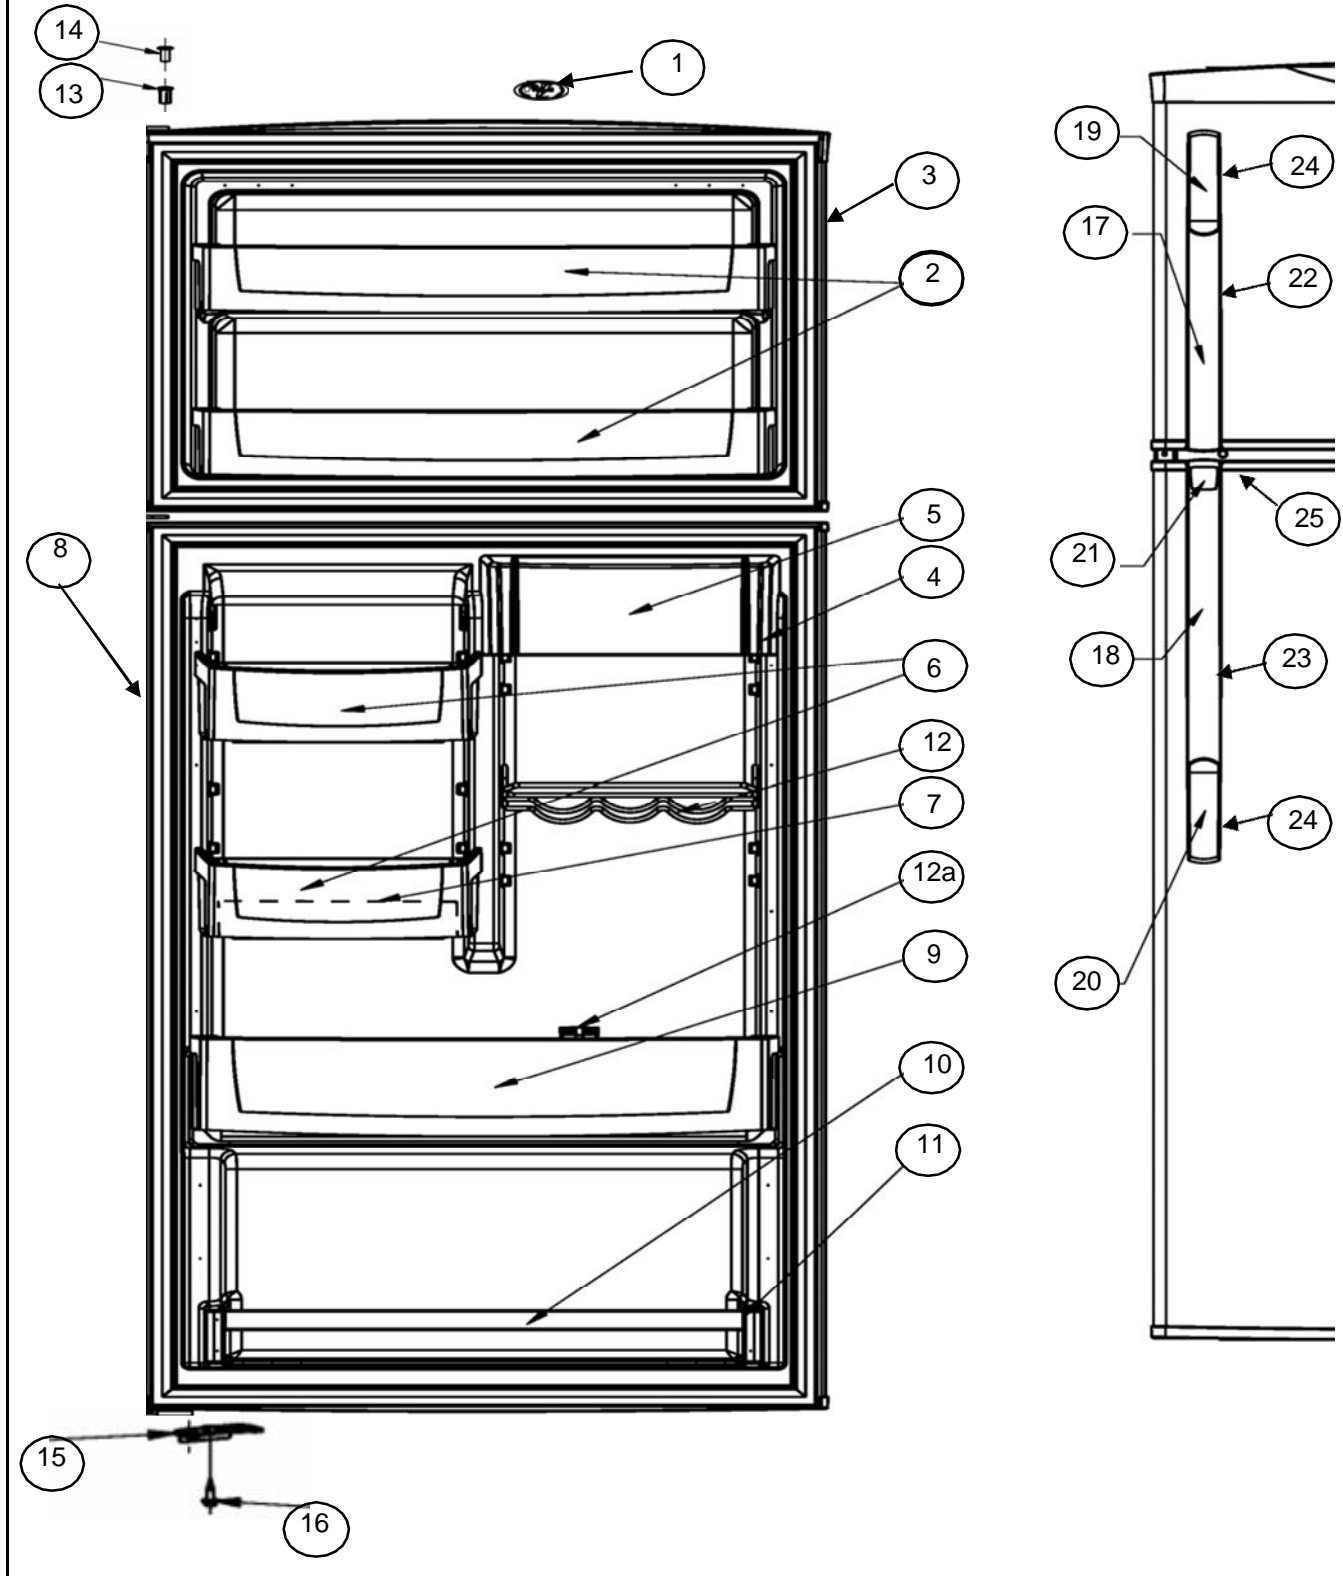

REFRIGERADOR EWT8502A00

city
or

18 feet

Universal silver

Cabinet parts

REFRIGERADOR EWT8502A00

Marca		Whirlpool	
Capacity		18 feets	
Color		Universal silver	
Cabinet parts			
R e f	Description	Q t y	Part Number
2	Hinge Butt, Top	1	2321179
3	Roller, Front	1	2264963
6	Cover, Hinge	1	2213360D
7	Cord, Service	1	W10183887
9	Screw	*	***
16	Hinge, Center	1	2166086
17	Shim, Hinge Center	1	2166043
18	Screw	3	489497
20	Hinge Butt, Btm	1	2325482
21	Hinge-Pin, Btm	1	2325483
22	Screw	1	489497
23	Shim, Bottom Hinge	1	2201567
25	Washer	1	488296
27	Hole Plug (6)	3	2183998
35	Corner Filler	2	2166003D
38	Washer	1	999299
39	Washer 7/64	1	487802
40	Cover, Unit	1	2213762
41	Rail, Center (Not Serviced)	*	***
45	Cabinet (Not A Serviceable Part)	*	***

REFRIGERADOR EWT8502A00

city
or

18 feet

Universal silver

Door parts

REFRIGERADOR EWT8502A00

Marca		Whirlpool	
Capacity		18 feets	
Color		Universal silver	
Door parts			
Ref	Description	Qty	Part Number
1	Nameplate whirlpool	1	2255121
2	Trivet fc	1	2324264
3	Door assy fc	1	2323817L
4	Utility compartment	*	***
5	Utility cover	*	***
6	Bin movable	1	2324273
7	Egg rack	1	2325519
8	Door assy rc	1	2316415L
9	Trivet rc	1	2324268
10	Trim shelf door	1	W10176893
11	Plug trim	2	2156007
12	Can rack	1	2265630
12a	Bottle retainer	1	2325507
13	Sleeve hinge pivot	2	2179167
14	Hole plug	2	941839
15	Bracket door stop	2	2189202
16	Screw	2	8533904
17	Handle fc	1	2319301D
18	Handle rc	1	2319300D
19	Insert cap handle fc	1	2319303C
20	Insert cap handle rc	1	2319303C
21	Nameplate handle	*	***
22	Cap handle fc	1	2319302D
23	Cap handle rc	1	2319302D
24	Screw	4	W10002730
25	Screw	4	W10000090