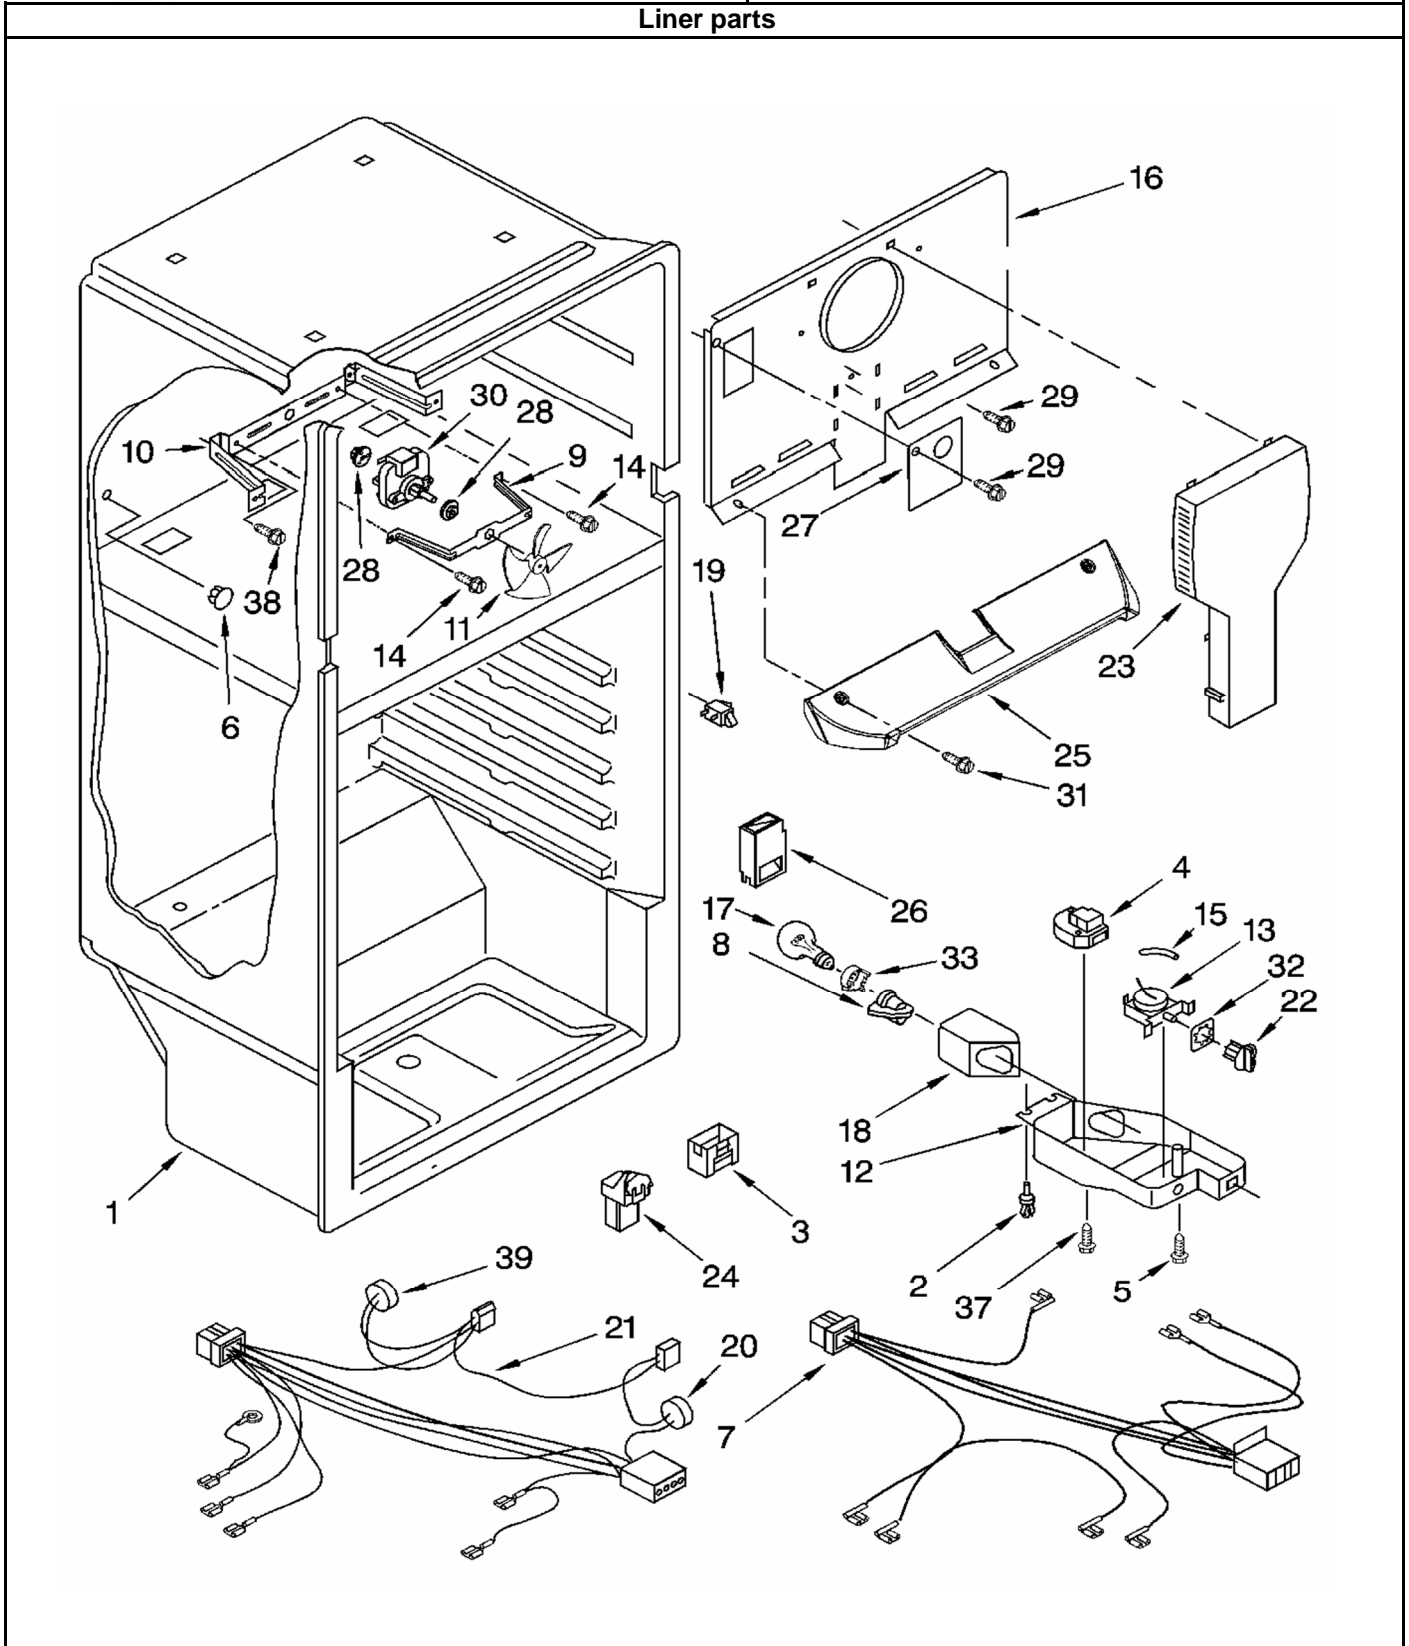

Venta de Refacciones
Electrodomesticas

REFRIGERADOR EWT8502A00

Marca		Whirlpool	
Capacity		18 feets	
Color		Universal silver	
Water dispenser			
R e f	Description	Q t y	Part Number
1	Tray drip universal silver	1	2328533D
2	Overlay	1	2321141
3	Screw	2	W10000090
4	Bezel and trigger assy (Include Item 7)	1	2325540D
7	Lock water dispenser (Not A Serviceable Part)	*	***
14	Water tank assy (Includes Item 15 and 16)	1	W10138779
15	Cover water tank (Not A Serviceable Part)	*	***
16	Lid cover water tank (Not A Serviceable Part)	*	***

REFRIGERADOR EWT8502A00

city
or

18 feet

Universal silver

Liner parts

REFRIGERADOR EWT8502A00

Marca		Whirlpool	
Capacity		18 feet	
Color		Universal silver	
Liner parts			
R e f	Description	Q t y	Part Number
1	Liner (Not A Serviceable Part)	*	***
2	Rivet	2	939962
3	Cover, Air Diffuser	1	2183061
4	Timer, Defrost	1	2188379
5	Screw	1	489174
6	Hole Plug	2	941839
7	Wire Assembly Control Box	1	2265965
8	Socket, Light	1	2162085
9	Fan Support Bracket	1	W10180172
10	Fan Mounting Bracket	1	2197405
11	Fan Blade	1	2169141
12	Control Box	1	W10212932
13	Thermostat	1	2325701
14	Screw	2	489399
15	Thermostat Tube Barrier	1	1118680
16	Cover, Evaporator	1	2264669
17	Light Bulb	1	851682
18	Light Shield	1	9791702
19	Rocker Arm Switch	1	1118894
20	Defrost, BI-Metal	1	4387500
21	Wiring, Freezer (Includes Item 39 and 20)	1	2266642
22	Control Knob	1	2202885
23	Air Tower	1	2265812
24	Hood And Foil Assembly	2	2197052
25	Cover, Air Return	1	2261978
26	Air Diffuser	1	2221992
27	Cover, Hole	1	2217784
28	Grommet, Motor	2	2264462
29	Screw	2	489478
30	Evaporator Fan Motor	1	2201215
31	Screw	2	489442
32	Retainer	1	W10169510
33	Shroud	1	2175210
37	Screw	2	488693
38	Screw	1	2256637
39	Defrost, BI-Metal	1	2183073