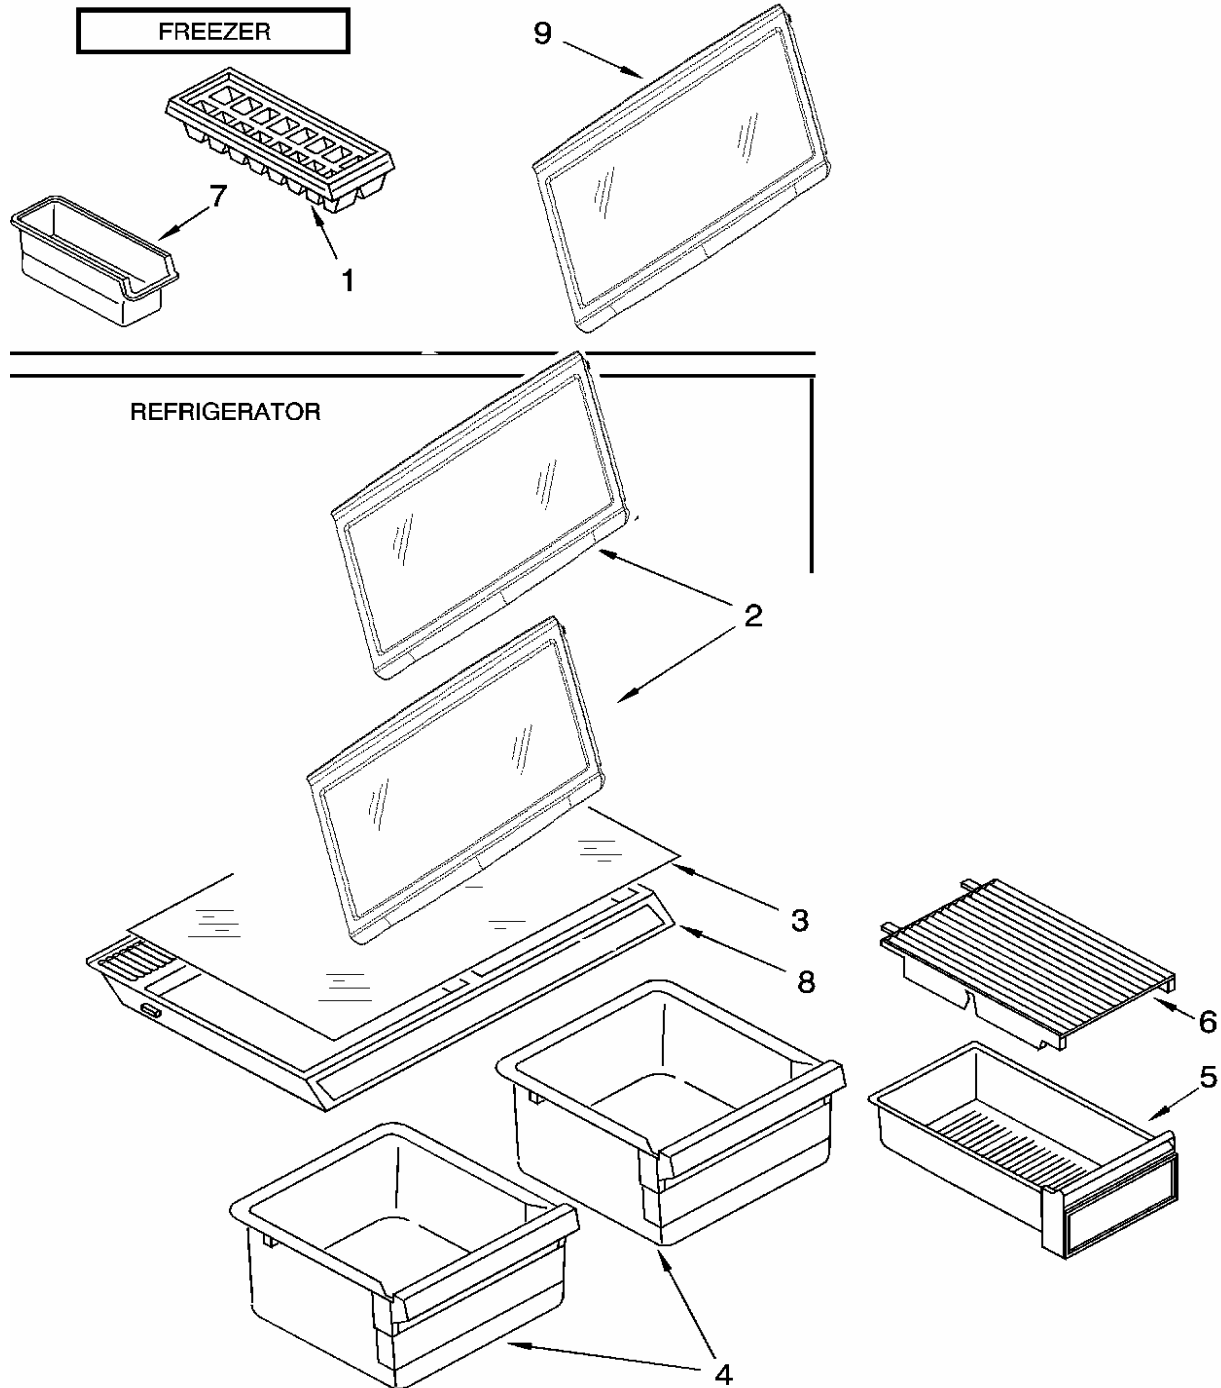

REFRIGERADOR EWT8502A00

city
or

16 teets

Universal silver

Unit parts

REFRIGERADOR EWT8502A00

Marca		Whirlpool	
Capacity		18 feet	
Color		Universal silver	
Unit parts			
Ref	Description	Qty	Part Number
1	Support Plate, Compressor	1	W10127453
3	Condenser	1	2252730
4	Heater, Defrost	1	2167357
6	Screw	2	489442
7	Heat Shield	1	2319224
10	Screw	2	8533892
12	Combo device	1	2321301
14	Grommet (Service)	1	2222084
16	Clip, Wire	*	***
17	Roller	2	2265358
18	Axle, Rivet	*	***
19	Wedge, Evaporator	1	2262191
20	Evaporator Assy.	1	2263920
21	Clip, Evaporator Tube	2	9791833
23	Wedge, Evaporator	2	2262192
24	Hex Nut	1	999299
25	Clip, Condenser Mounting	2	2172892
26	Bracket, Condenser	2	2258452
28	Compressor (Includes Items 12, 14, 29 & 32)	1	W10183901
29	Drier (Service)	1	2319825
30	Strap	1	2263990
32	Capacitor (Service)	1	2254217
37	Clip, Compressor	4	24364001
42	Wire Assy. Unit	1	W10183887
43	Evaporator Tray	1	2201801
44	Tube, Discharge	1	2328462
45	Tube, Process	1	2174739

REFRIGERADOR EWT8502A00

or

Universal silver

Shelf parts

REFRIGERADOR EWT8502A00

Marca		Whirlpool	
Capacity		18 feets	
Color		Universal silver	
Shelf parts			
R e f	Description	Q t y	Part Number
1	Ice Tray (2)	2	2265635
2	Shelf	2	2325502
3	Glass Cover	1	2325512
4	Crisper Pan	2	2325513
5	Pan, Meat	1	2325515
6	Holder meat pan	1	2256601
7	Pan ice tray	1	2265627
8	Cover, Crisper	1	2222031
9	Shelf, Wire	1	2264803