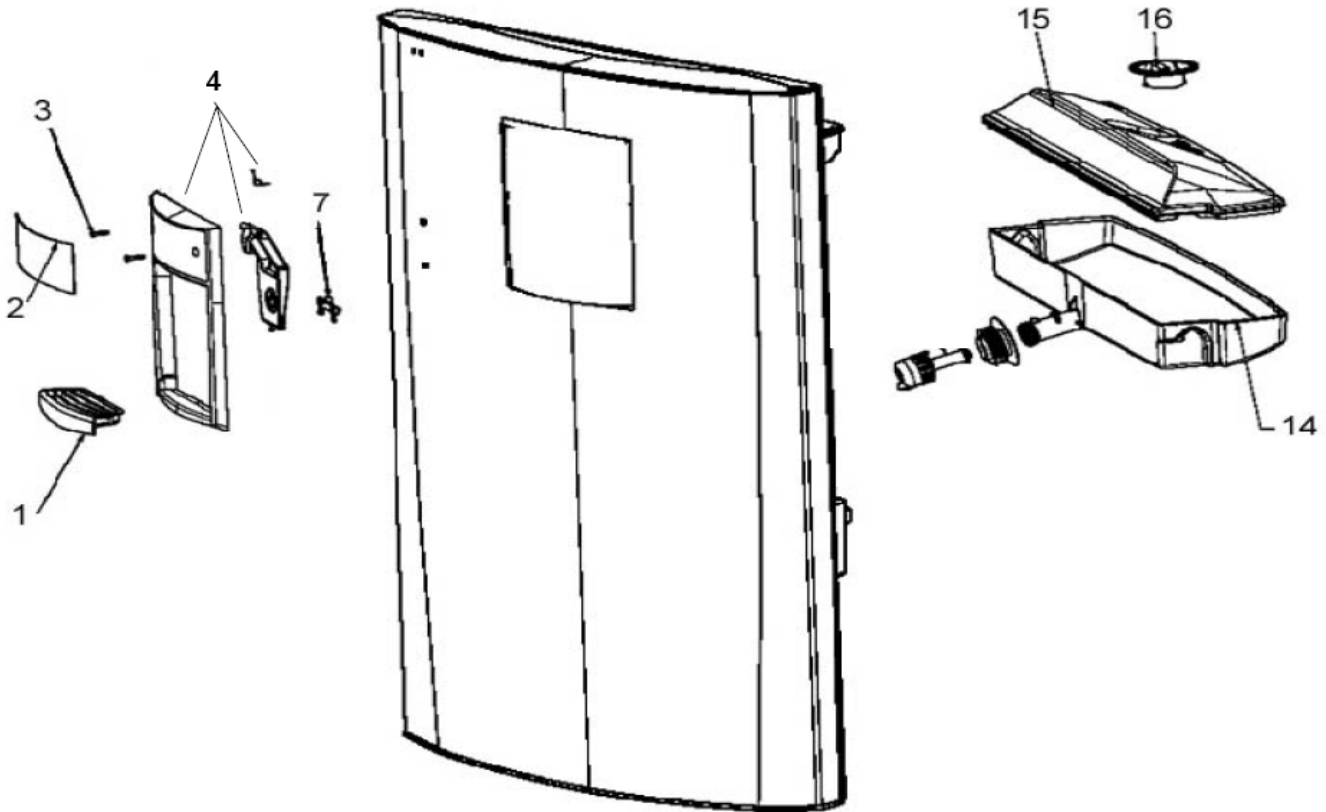

REFRIGERADOR EWT8502A00

city

18 feet

or

Universal silver

Water dispenser

Distribuidor Autorizado

SurteRápido.com

Venta de Refacciones
Electrodomesticas

REFRIGERADOR EWT8502A00

Marca		Whirlpool	
Capacity		18 feets	
Color		Universal silver	
Water dispenser			
R e f	Description	Q t y	Part Number
1	Tray drip universal silver	1	2328533D
2	Overlay	1	2321141
3	Screw	2	W10000090
4	Bezel and trigger assy (Include Item 7)	1	2325540D
7	Lock water dispenser (Not A Serviceable Part)	*	***
14	Water tank assy (Includes Item 15 and 16)	1	W10138779
15	Cover water tank (Not A Serviceable Part)	*	***
16	Lid cover water tank (Not A Serviceable Part)	*	***