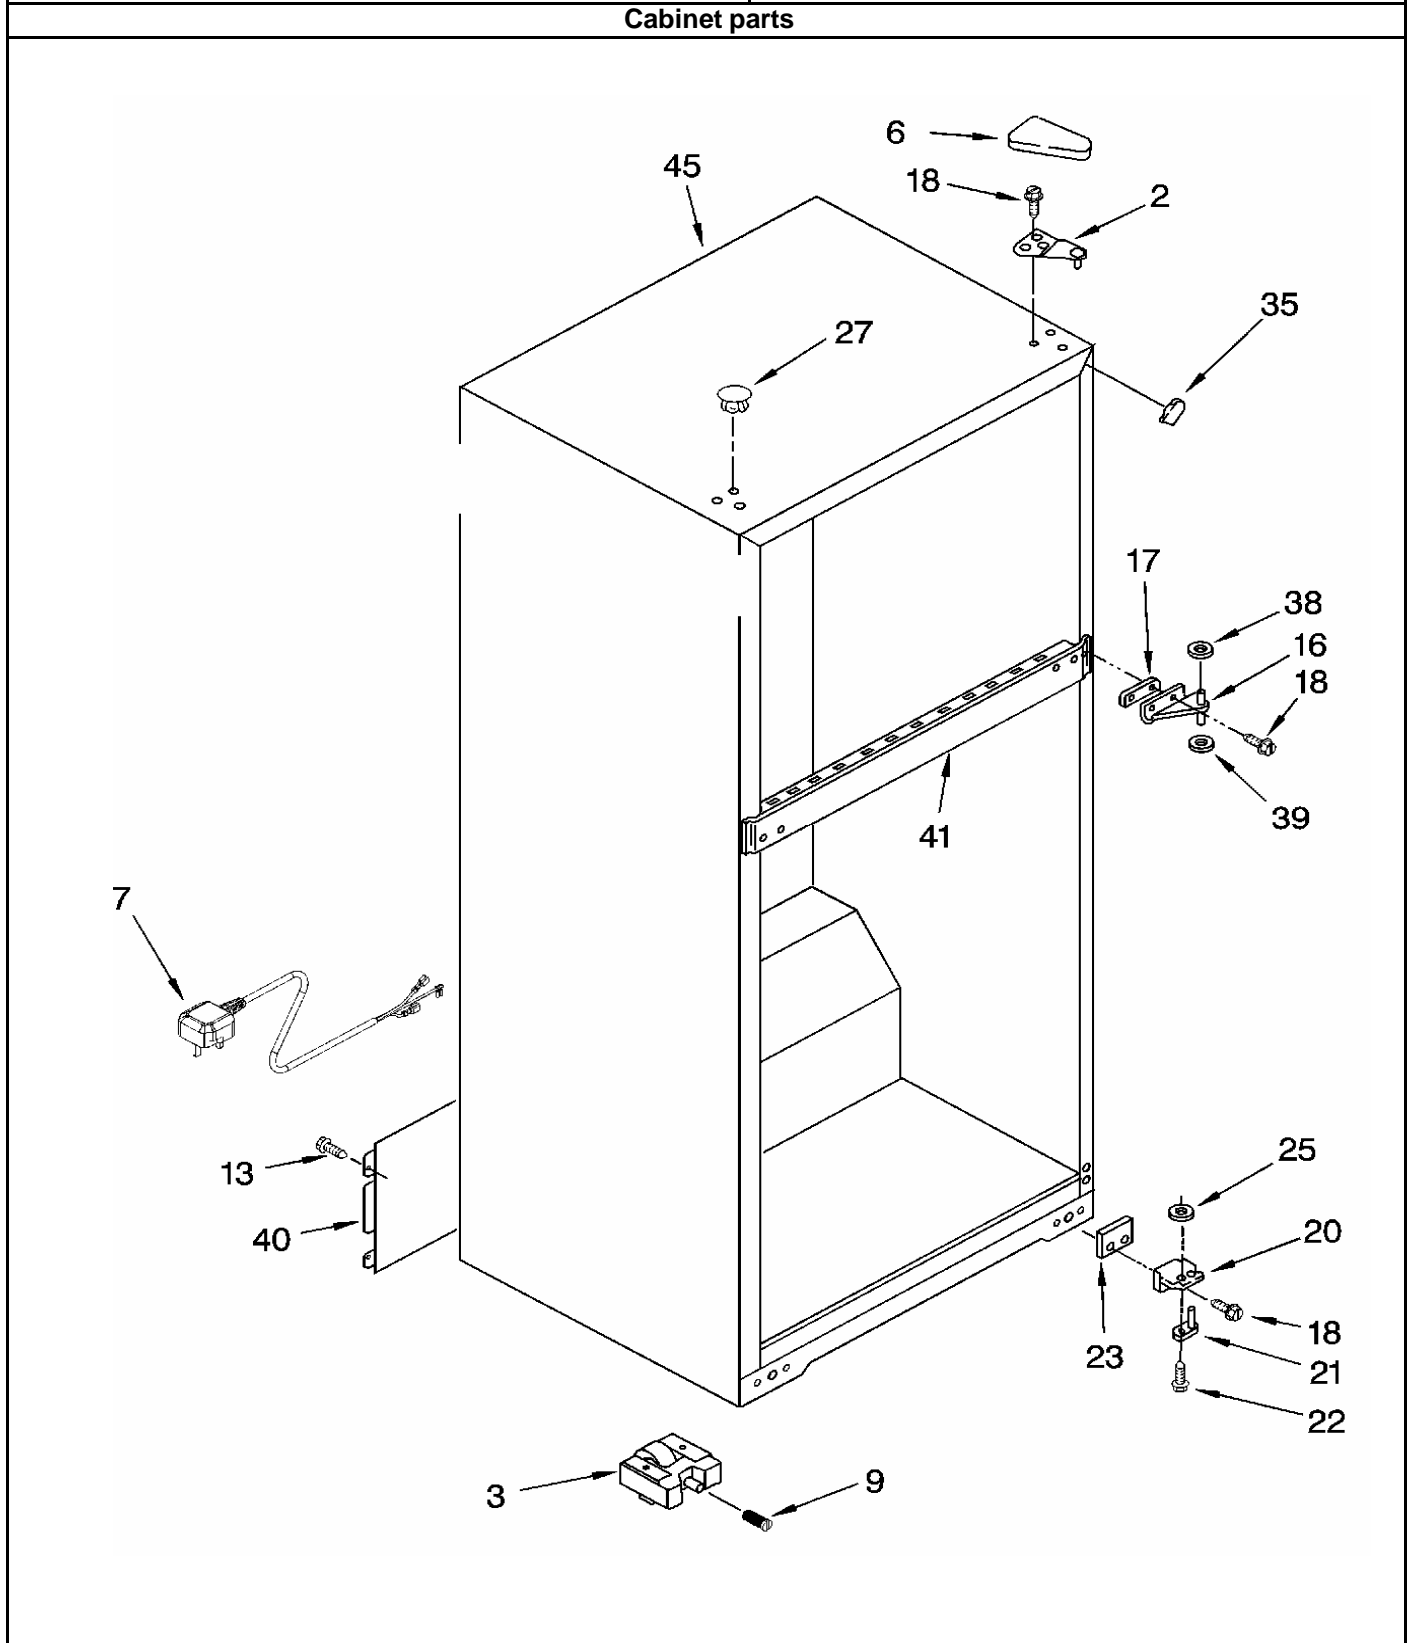

REFRIGERADOR EWT8502A00

city
or

18 feet

Universal silver

Cabinet parts

REFRIGERADOR EWT8502A00

Marca		Whirlpool	
Capacity		18 feets	
Color		Universal silver	
Cabinet parts			
R e f	Description	Q t y	Part Number
2	Hinge Butt, Top	1	2321179
3	Roller, Front	1	2264963
6	Cover, Hinge	1	2213360D
7	Cord, Service	1	W10183887
9	Screw	*	***
16	Hinge, Center	1	2166086
17	Shim, Hinge Center	1	2166043
18	Screw	3	489497
20	Hinge Butt, Btm	1	2325482
21	Hinge-Pin, Btm	1	2325483
22	Screw	1	489497
23	Shim, Bottom Hinge	1	2201567
25	Washer	1	488296
27	Hole Plug (6)	3	2183998
35	Corner Filler	2	2166003D
38	Washer	1	999299
39	Washer 7/64	1	487802
40	Cover, Unit	1	2213762
41	Rail, Center (Not Serviced)	*	***
45	Cabinet (Not A Serviceable Part)	*	***

REFRIGERADOR EWT8502A00

city
or

18 feet

Universal silver

Door parts

REFRIGERADOR EWT8502A00

Marca		Whirlpool	
Capacity		18 feets	
Color		Universal silver	
Door parts			
Ref	Description	Qty	Part Number
1	Nameplate whirlpool	1	2255121
2	Trivet fc	1	2324264
3	Door assy fc	1	2323817L
4	Utility compartment	*	***
5	Utility cover	*	***
6	Bin movable	1	2324273
7	Egg rack	1	2325519
8	Door assy rc	1	2316415L
9	Trivet rc	1	2324268
10	Trim shelf door	1	W10176893
11	Plug trim	2	2156007
12	Can rack	1	2265630
12a	Bottle retainer	1	2325507
13	Sleeve hinge pivot	2	2179167
14	Hole plug	2	941839
15	Bracket door stop	2	2189202
16	Screw	2	8533904
17	Handle fc	1	2319301D
18	Handle rc	1	2319300D
19	Insert cap handle fc	1	2319303C
20	Insert cap handle rc	1	2319303C
21	Nameplate handle	*	***
22	Cap handle fc	1	2319302D
23	Cap handle rc	1	2319302D
24	Screw	4	W10002730
25	Screw	4	W10000090