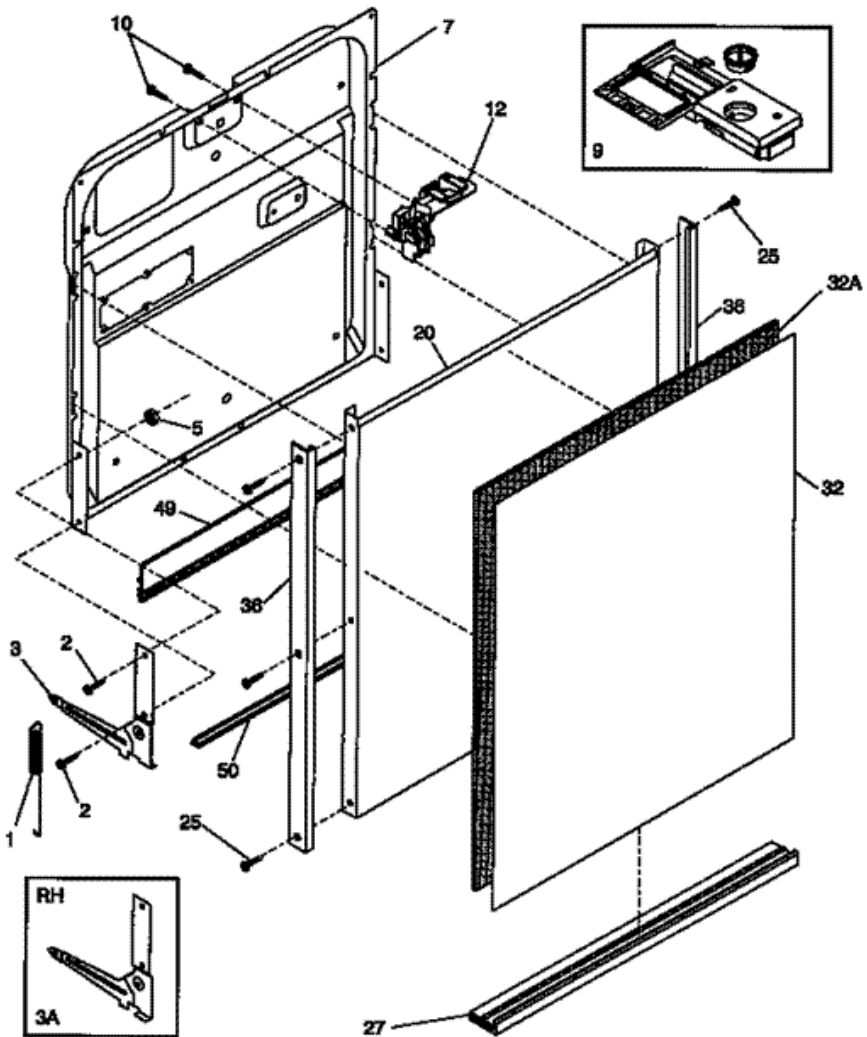

Distribuidor Autorizado

SurteRápido.com

Venta de Refacciones
Electrodomesticas

FDB635RFS4 PUERTA