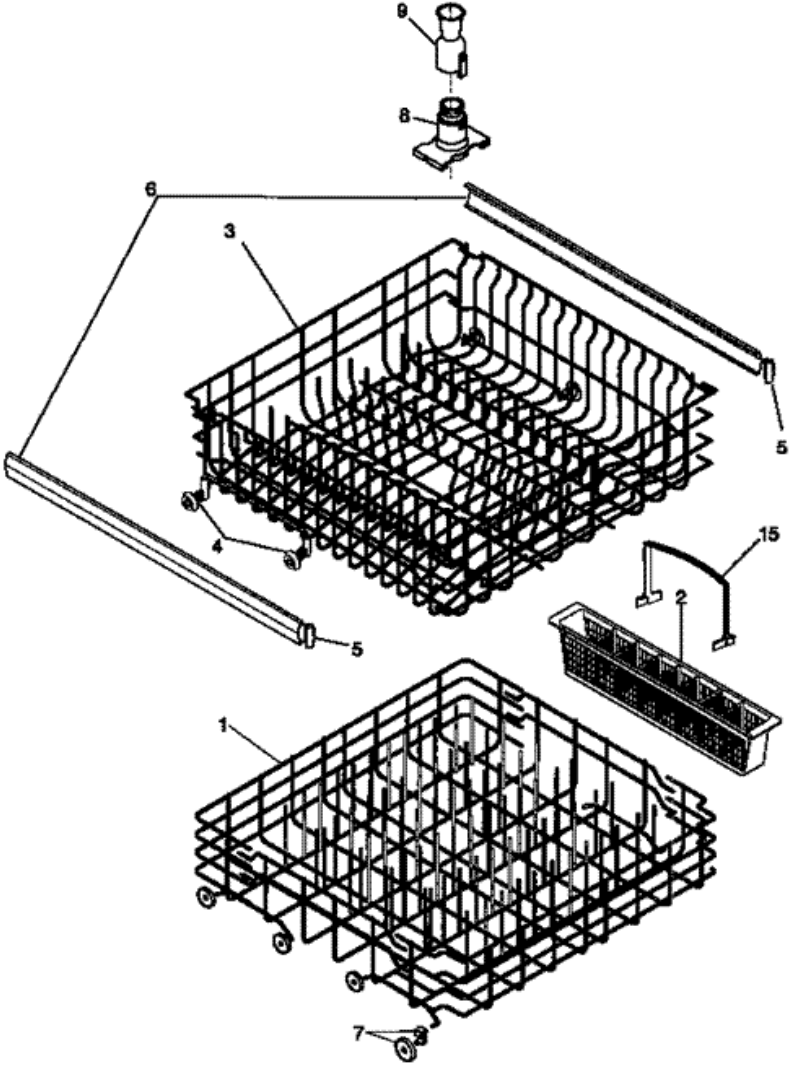

FDB635RFS4 CANASTAS