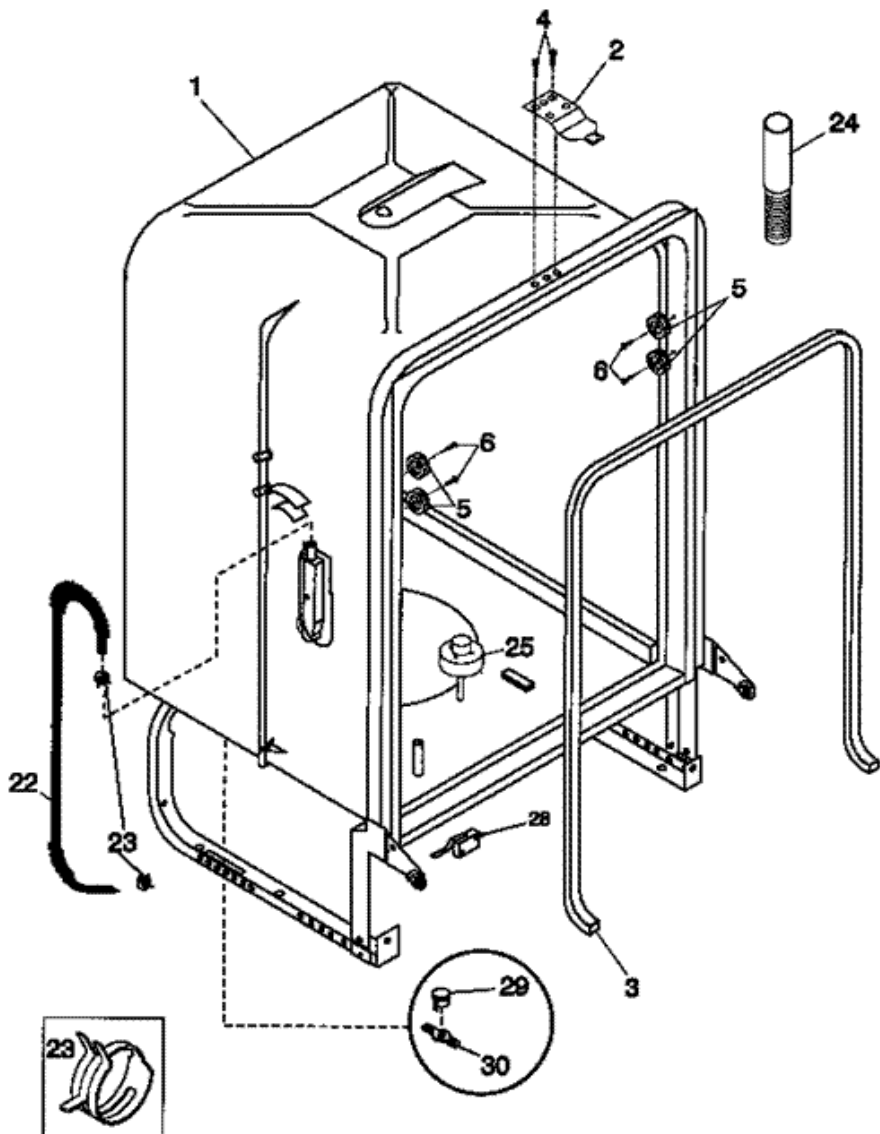

Distribuidor Autorizado

SurteRápido.com

Venta de Refacciones
Electrodomesticas

FDB635RFS4 GABINETE