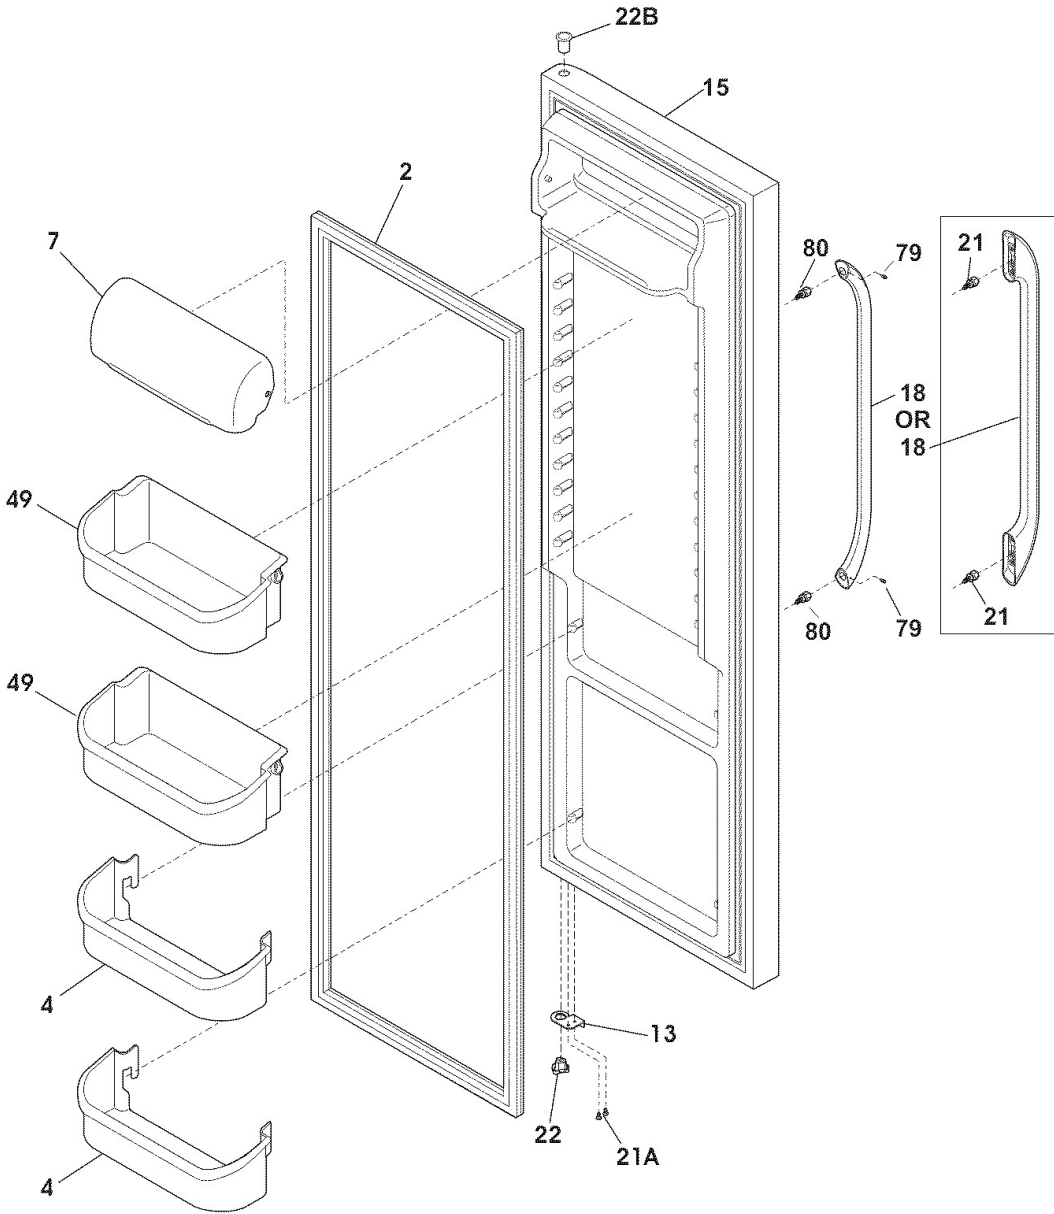

Refrigerador W.W. FFHS2622MSJ