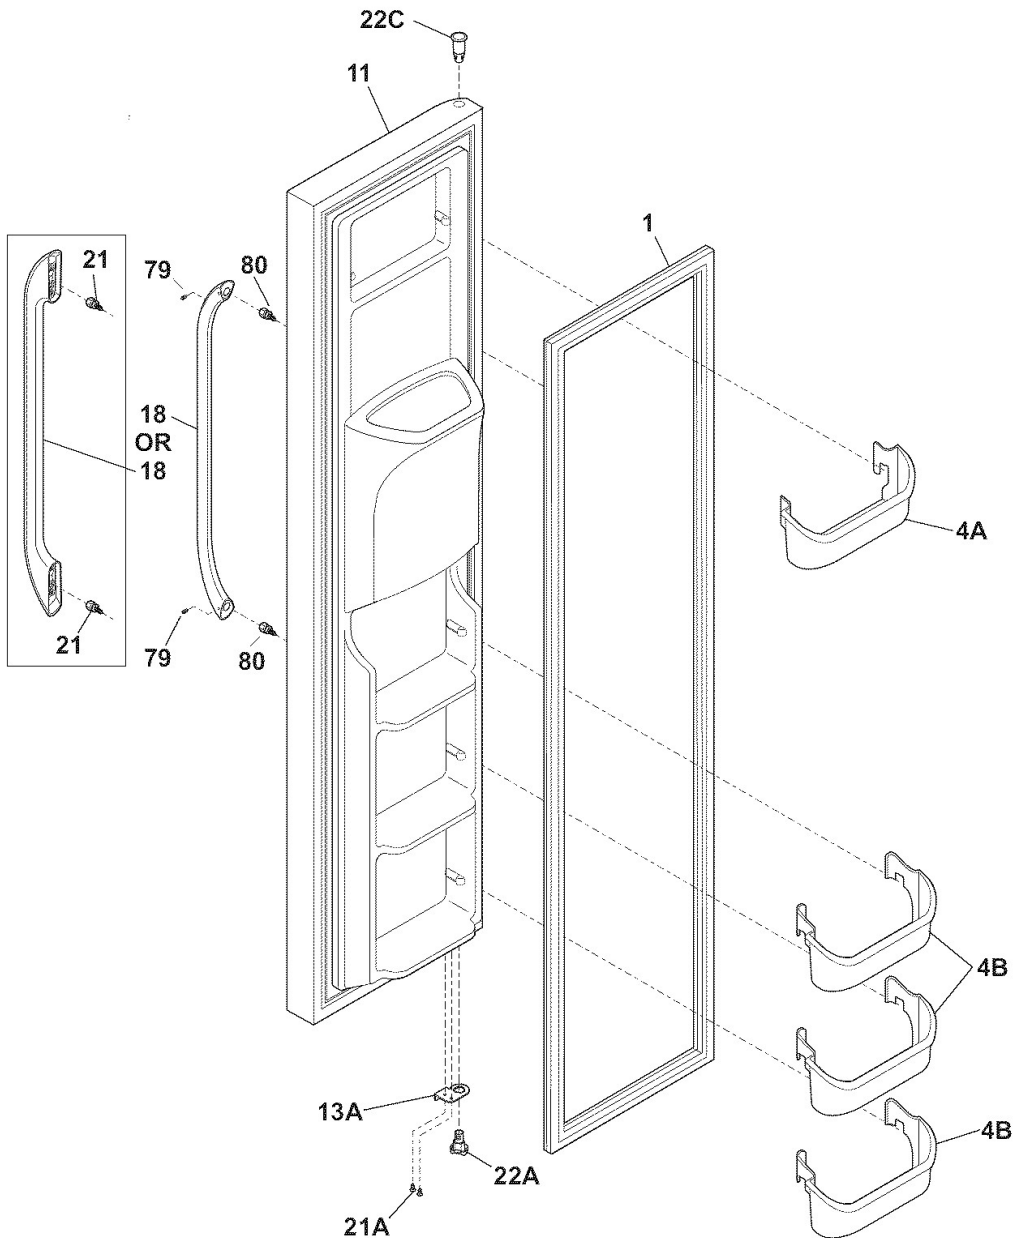

Refrigerador W.W. FFHS2622MSJ