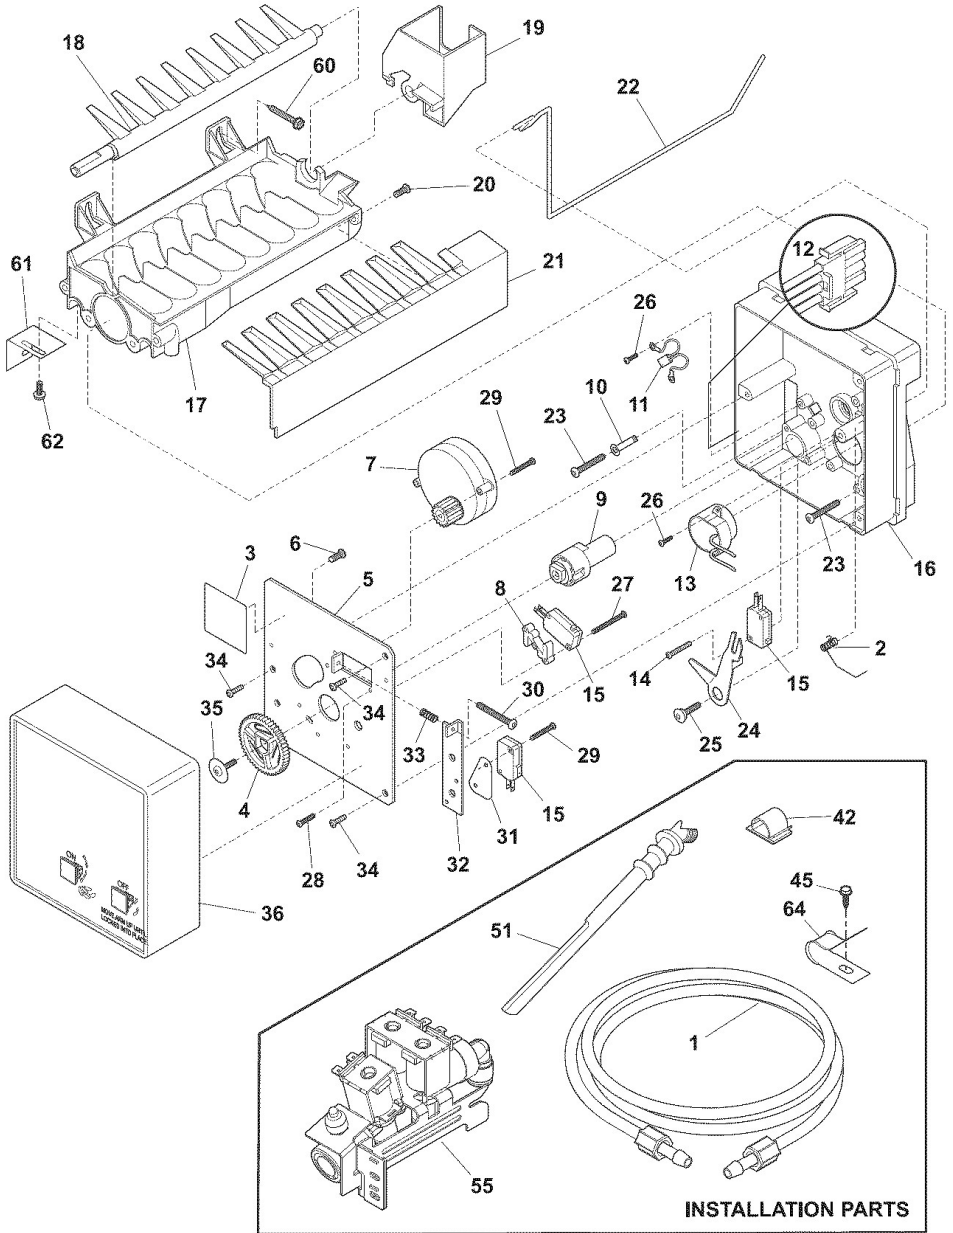

Distribuidor Autorizado

SurteRápido.com

Venta de Refacciones
Electrodomesticas

Refrigerador W.W. FFHS2622MSJ

INSTALLATION PARTS