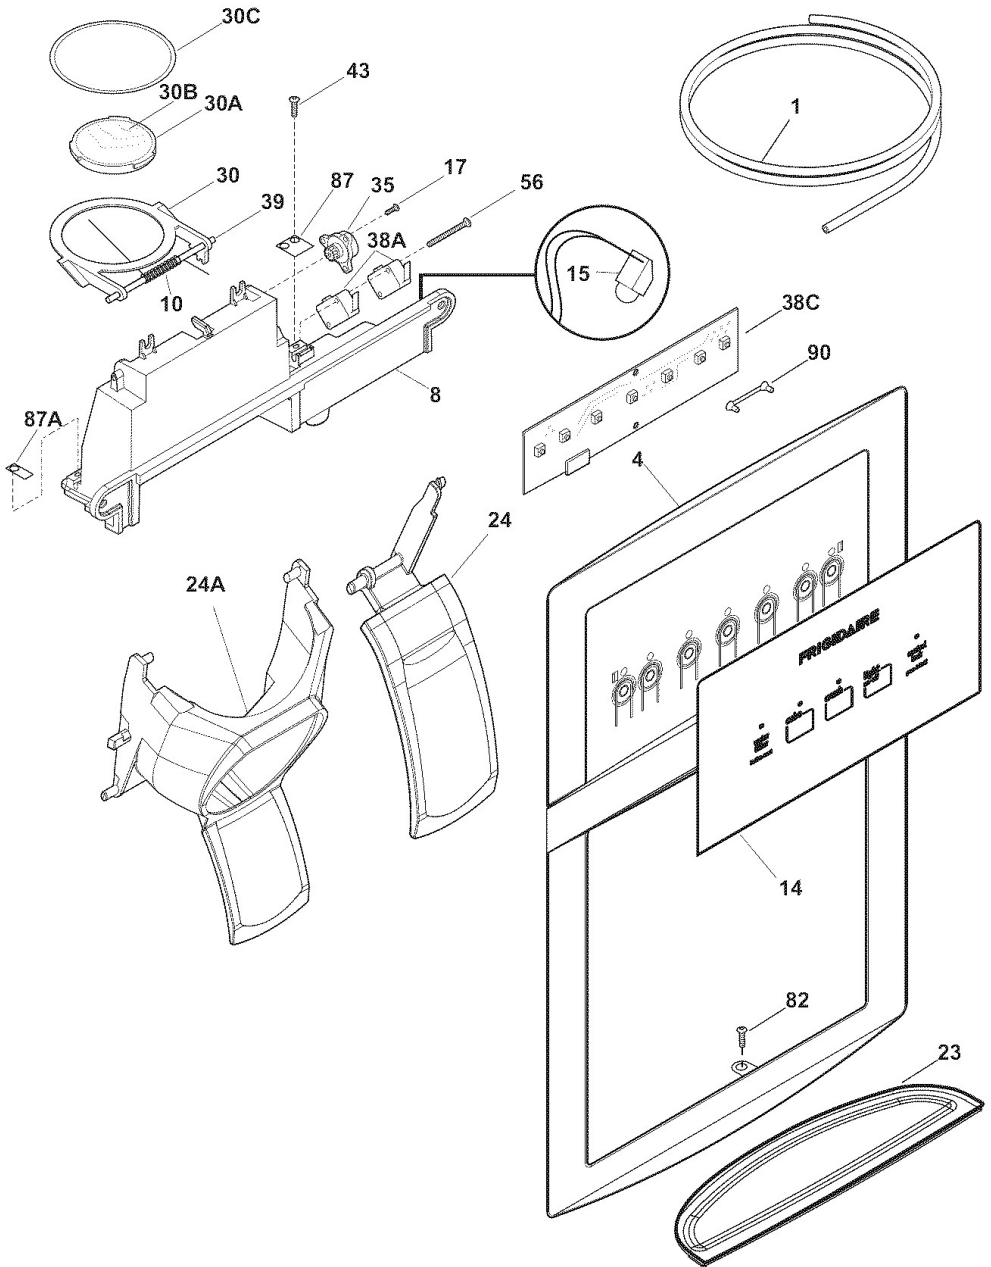

Refrigerador W.W. FFHS2622MSJ