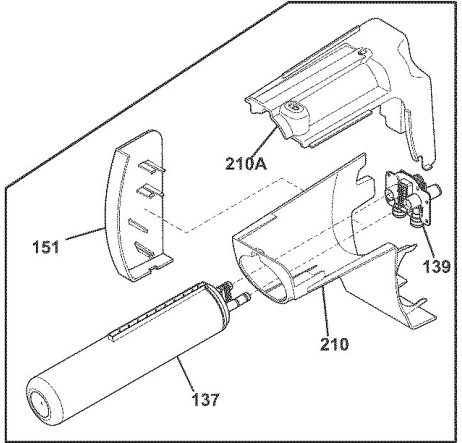

Refrigerador W.W. FFHS2622MSJ