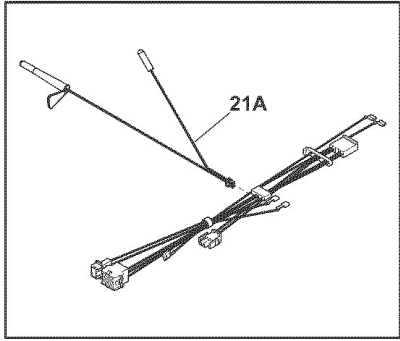

Refrigerador W.W. FFHS2622MSJ