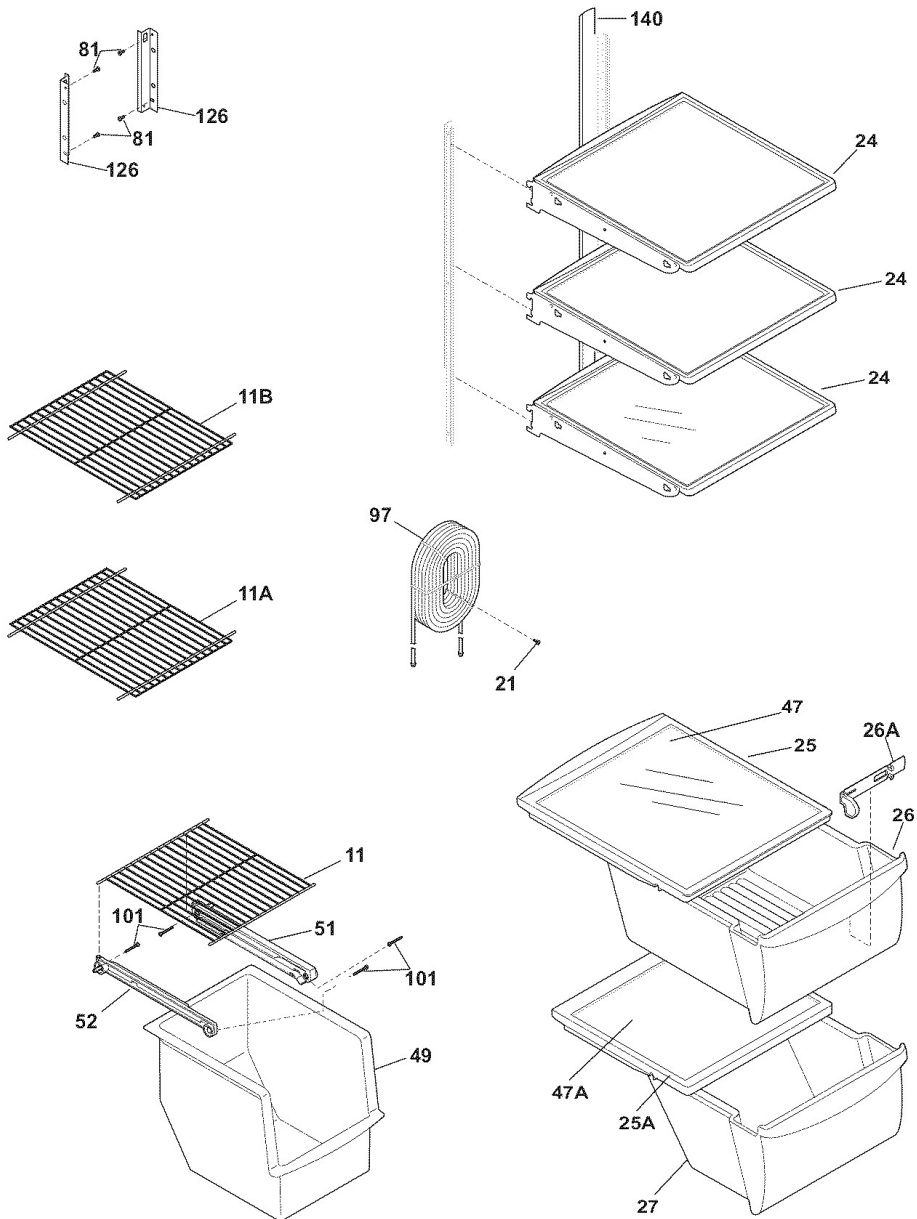

Refrigerador W.W. FFHS2622MSJ