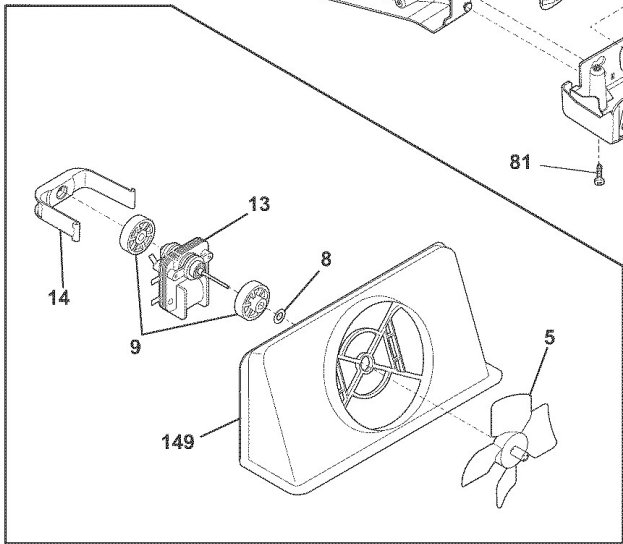

Refrigerador W.W. FFHS2622MSJ