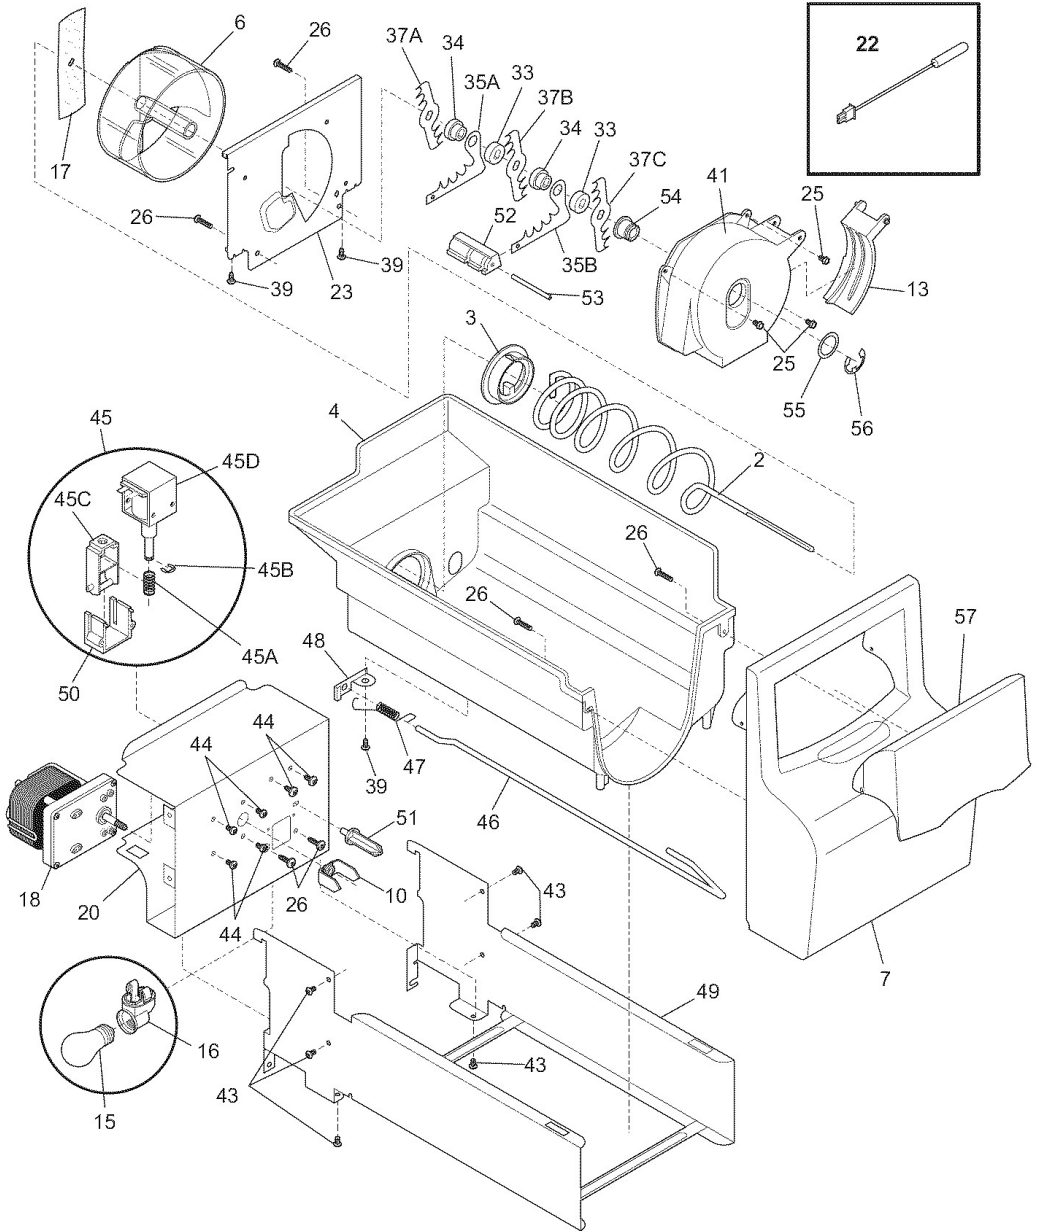

Refrigerador W.W. FFHS2622MSJ