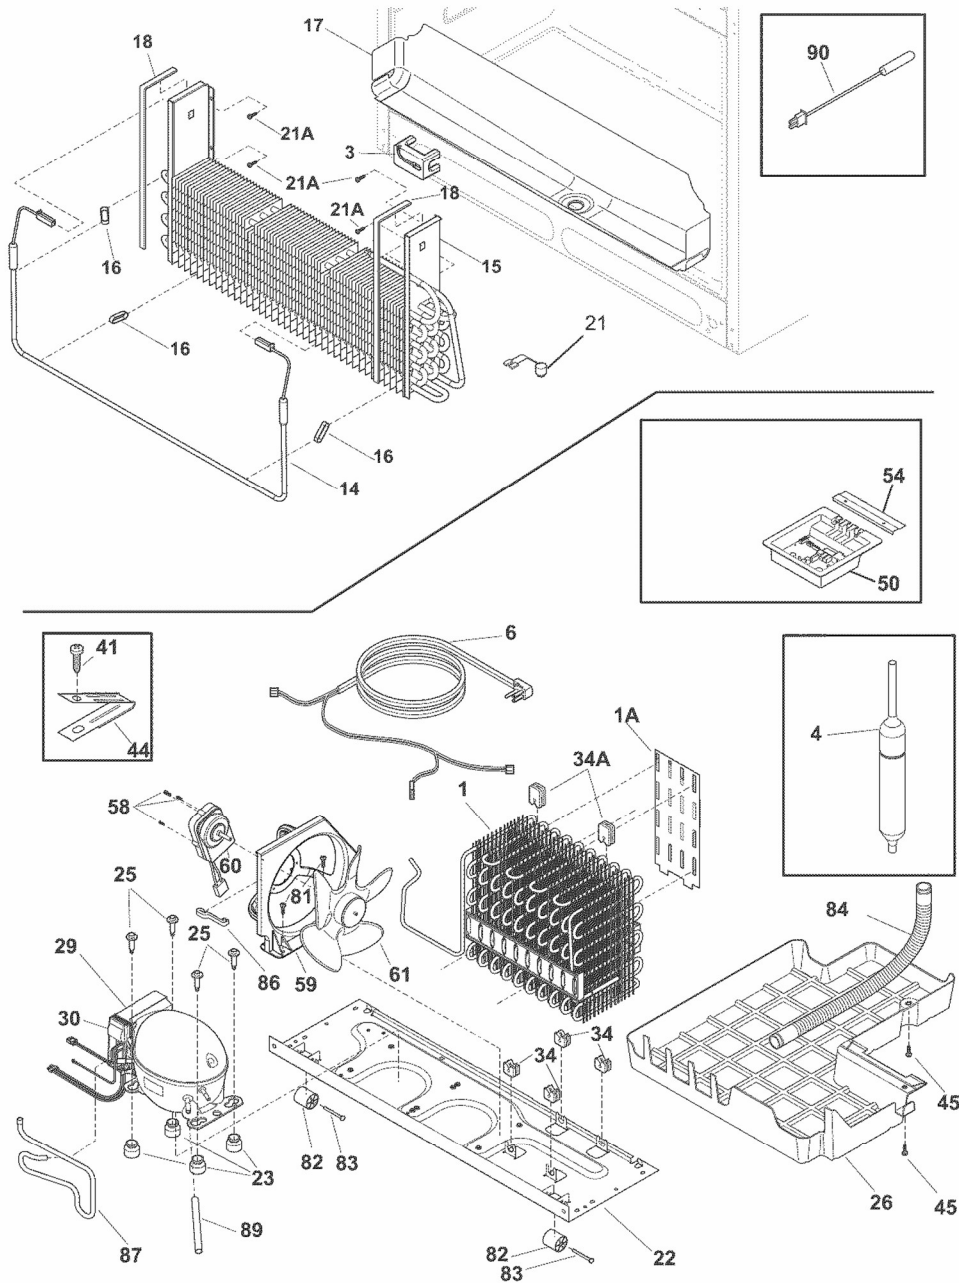

Guía	Descripción	Número
1	CONDENSER	241862903
1A	DEFLECTOR-AIR	241987301
3	BLOCK-EVAP COIL	241838401
4	Filter - Drier	5303305677
6	Power Cord	241516901
14	Defrost Heater	5303918410
15	EVAPORATOR	242044501
16	Aluminum Heater Strap	5308000110
17	TROUGH-DRAIN	242084201
18	GASKET	241860101
21	Defrost Thermostat	242046001
21A	SCREW	218362501
22	BASE-COMPRESSOR	241602112
23	Compressor Mounting Grommet	218513300
25	SCREW-COMPRESSOR MT	240491503
26	PAN-DEFROST SXS SD,26	241920609
29	COMPRESSOR KIT	5303918437
30	Inverter	241577505
34	GROMMET	241929901
34A	GROMMET	241929902
41	SCREW-#8-32 X 3/8	240555002
44	CLAMP-WIRING HARNES	5303001199
45	Hex Head Screw	5304455650
50	BOARD-SWITCH	5303918502
54	CHANNEL	241532401
58	SCREW	240569202
59	SHROUD-COND FAN	241946106
60	Condenser Fan Motor	242018301
61	BLADE-CONDENSER FAN	241639502
82	Rear Roller - Black	5304418225
83	RIVET	5304455655
84	TUBE-DRAIN	241830904
86	SPACER-COND TUBE	240409302
87	TUBE-CONNECTOR	241871501
89	TUBE-PROCESS	215346900
90	Temperature Sensor	240597203