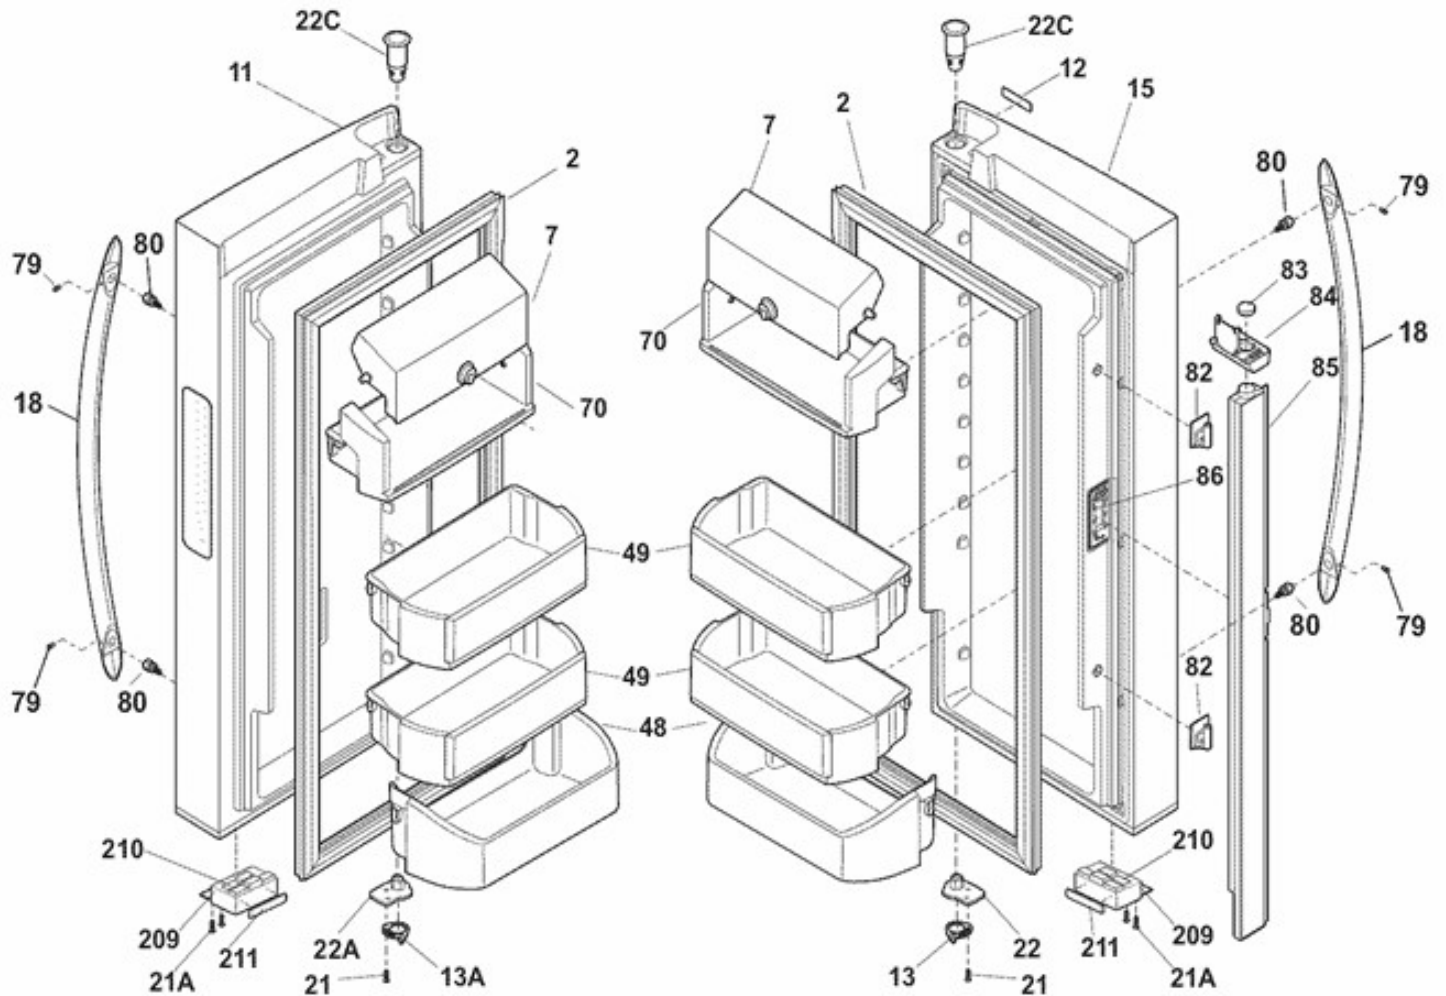

Guía	Descripción	Número
2	Refrigerator Door Gasket - Gray	241778307
7	DAIRY COMPARTMENT A	241895805
11	Refrigerator Door Assembly - Stainless Steel - Left Si	241988054
12	Frigidaire Gallery Logo Badge	242015201
13	DOOR STOP	241868401
13A	DOOR STOP	241868402
15	Display DOOR-REFR	241988053
18	Door Handle - Stainless Steel	241930101
21	SCREW	242017501
21A	Screw,control mtg.	5304453707
22	CAM	242075601
22A	CAM	242075602
22C	BEARING	241760401
48	Door Bin - White	242071401
49	Door Bin - Clear	242079701
70	DAIRY COMPARTMENT A	241895805
79	SCREW-SET	218755405
80	Screw	218755504
82	Upper or Lower Mullion Hinge Pin	241779401
83	MAGNET	241812201
84	Mullion Guide	5303918644
85	FLIPPER MULLION ASS	241778811
86	HINGE-MULLION	241779802
209	HOUSING	242291001
210	MAGNET	241779101
211	BUMPER	241979601