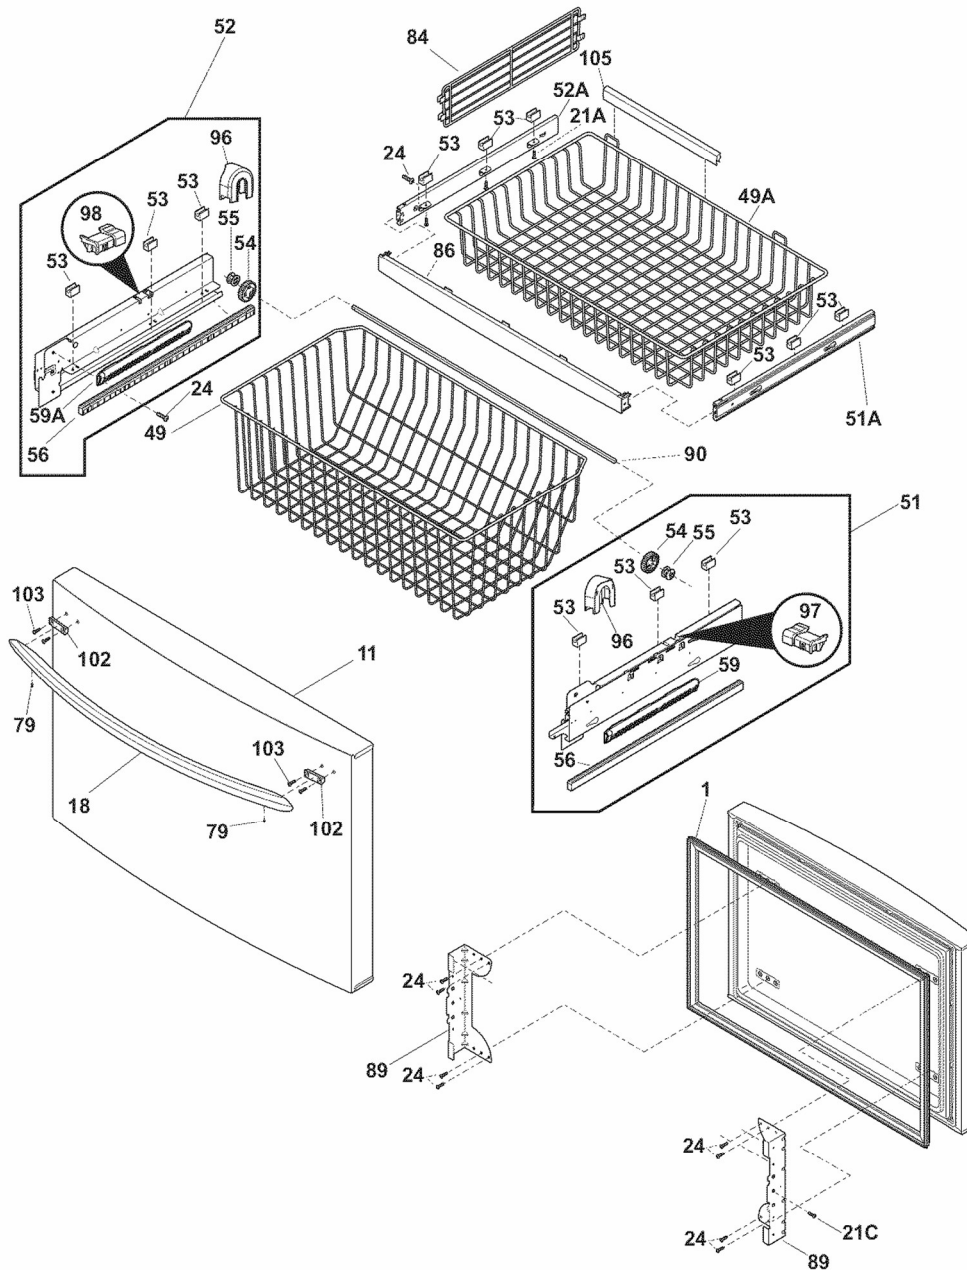

Guía	Descripción	Número
1	Refrigerator Freezer Door Gasket - Gray	5304501270
11	DRAWER	241987916
18	Door Handle - Stainless	242029401
21A	Screw - 8 - 18 X .380	241953902
21C	SCREW	241899703
21C	PLATE	5304497384
24	Screw - Kit of Four	5304515677
49	BASKET-Freezer	242026802
49A	BASKET-Freezer	241780809
51	SLIDE ASSEMBLY	241883604
51A	Drawer Slide Rail Kit	5304491063
52	SLIDE ASSEMBLY	241883704
52A	Drawer Slide Rail Kit	5304491063
53	RETAINER-BASKET	241824201
54	Freezer Drawer Wheel	241770201
55	Drawer Wheel Support	241770301
56	RACK-DRAWER TRAVEL	242158001
59	SELF-CLOSE ASSEMBLY	5304474655
59A	SELF-CLOSE ASSEMBLY	5304474656
79	Screw	218755402
84	DIVIDER	241780904
86	BAR-STABILIZER	242090701
89	BRACKET-FREEZER DRA	241972302
90	BAR-TIMING	241770703
96	COVER PINION WHITE	241973501
97	ACTUATOR	241926401
98	ACTUATOR	241926402
102	Handle Mounting Block	242029301
103	Freezer Drawer Handle Screw - #10 ab Flat Hea	242077302
105	TRIM-BASKET	242116801