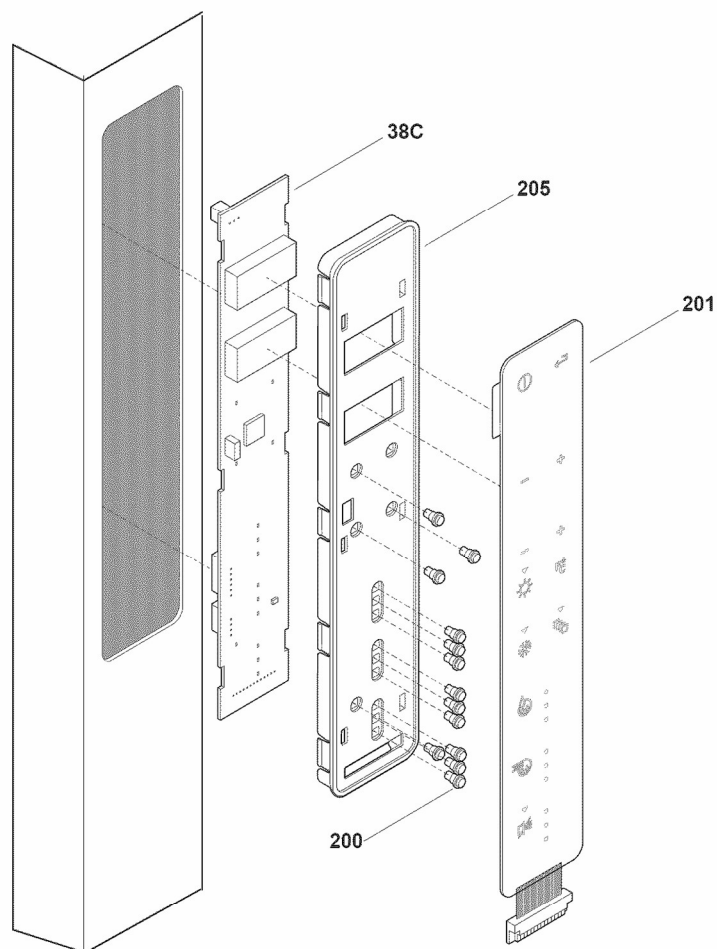

Guía	Descripción	Número
1	COVER-FAN	242099401
5	Evaporator Fan Blade	5308000010
9	BUSHING	241518301
10	COVER	242072002
10A	GASKET-COIL COVER	241860110
10A	COVER-EVAP COIL	242084102
10A	GASKET-COIL COVER	241860104
11	Plug Button - White	5303208309
12	INSULATION	242072401
13	Refrigerator Evaporator Fan Motor	241509402
14	Light Switch	240505801
15	Refrigerator Light Bulb	5304517886
16	COVER	242072101
16A	SOCKET-LIGHT	240590403
16B	HARNES-WIRING	241510802
17	GASKET	5303918479
19	SUPPORT	242072601
20	COVER	242072201
21A	Screw,control mtg.	5304453707
21C	SCREW	218252201
21D	SCREW	241548003
25	CLIP	241949502
28	ROLLER Assembly	5304499445
30	BRACKET-ANTI TIP	241778701
34	WASHER	241868301
35	HINGE-LOWER	241767211
35A	HINGE-LOWER	241767212
36	SPACER	241868201
36A	SPACER	241868202
37	CORNER TRIM KIT	5304494164
38	Upper Hinge Bracket	241761301
38A	Upper Hinge Bracket	241761302
40	COVER-UPPER HINGE	242099809
40A	COVER-UPPER HINGE	242099810
42	Hinge Mounting Hexagonal Screw	240578902
43	Front Roller	240335006

Guía	Descripción	Número
45	SCREW	241500303
50	BOARD-SWITCH	5303918502
54	CHANNEL	241532401
58	Pan Head Screw	218781101
59	SCREW-#10-32 X 3/4	240442706
60	SCREW	218362501
63	Adjustable Leveling Foot - Black	216396900
72	Kickplate Grille - Gray	242054804
73	CAM-LOWER HINGE	242075701
74	SCREW	8037849
89	Access Panel	241733902
90	Temperature Sensor	240597203
92	Hexagonal Screw	241710601
96	SHROUD-EVAP FAN Mounting	241860601
100	COVER	242157601
101	COVER	242157801
107	SHIELD-LIGHT	241971202
107	SHIELD-LIGHT	241971601
108	S/A PUR-TOP AIR DUC	241971304
108	SCREW	241679901
108	COVER-WIRING	241971402
115	DAMPER W/ SEALS, SXS	5303918899
116	SEAL-DAMPER	241518601
121	GASKET-EVAP	241860112
122	GASKET-EVAP	241860111
123	Evaporator Fan Motor Bracket	242135301
125	COVER	242071201
126	Screw - 10-16 x 0.500	134549700