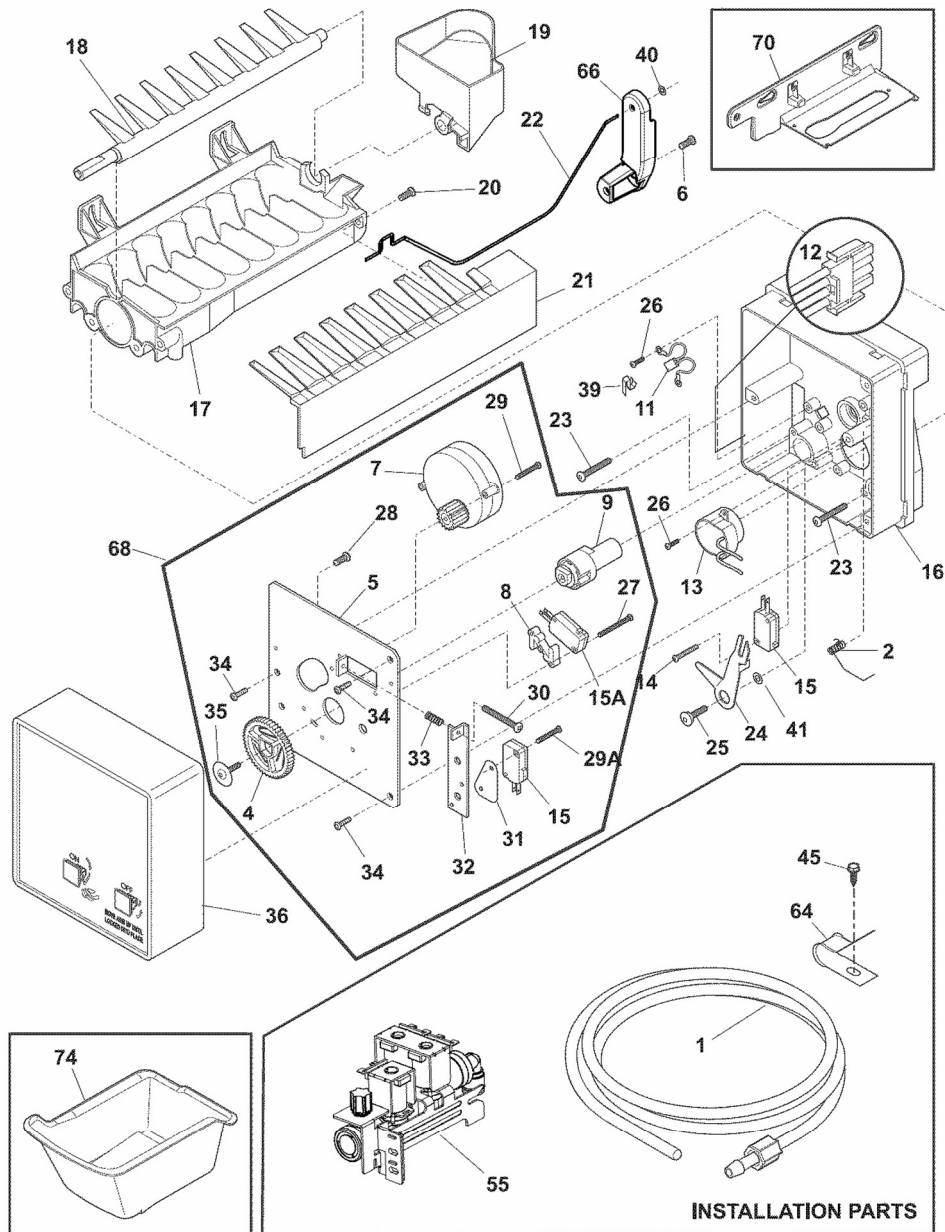

Guía	Descripción	Número
1	TUBE-WATER INLET	242220204
2	Shutoff Arm Spring	5304469396
4	Drive Gear	5304469403
5	MOUNTING PLATE	5304469399
6	SCREW	218359202
7	MOTOR-ICE MAKER	5304469407
8	SPACER-HOLD SWITCH	5304469404
9	Ice Maker Shut-Off Lever Cam	5304469402
11	Thermal Cutoff,ICE MAKER ,comp	5304455695
12	HARNES-WIRING	5304469390
13	THERMOSTAT Assembly	5304469387
14	SCREW	5304469394
15	SWITCH-MICRO	5304469388
15A	SWITCH-MICRO	5304469405
16	HOUSING	5304469379
17	MOLD-ICE MAKER	5304469413
18	Ice Cube Ejector	5304469384
19	CUP-WATER INLET	242051201
20	SCREW	5304480396
21	ICE STRIPPER	5304469378
22	ARM-BAIL	242051301
23	SCREW	5304469392
24	LEVER ARM	5304469382
25	SCREW	5304469397
26	SCREW	5304469397
27	SCREW	5304469410
28	SCREW	218359202
29	SCREW	5304469409
29A	SCREW	5304469412
30	SCREW-TIMING ADJ	5304469408
31	SPACER-SWITCH	5304469389
32	PLATE-VALVE SWITCH	5304469400
33	SPRING	5304469401
34	SCREW	5304469380
35	SCREW	5304469411