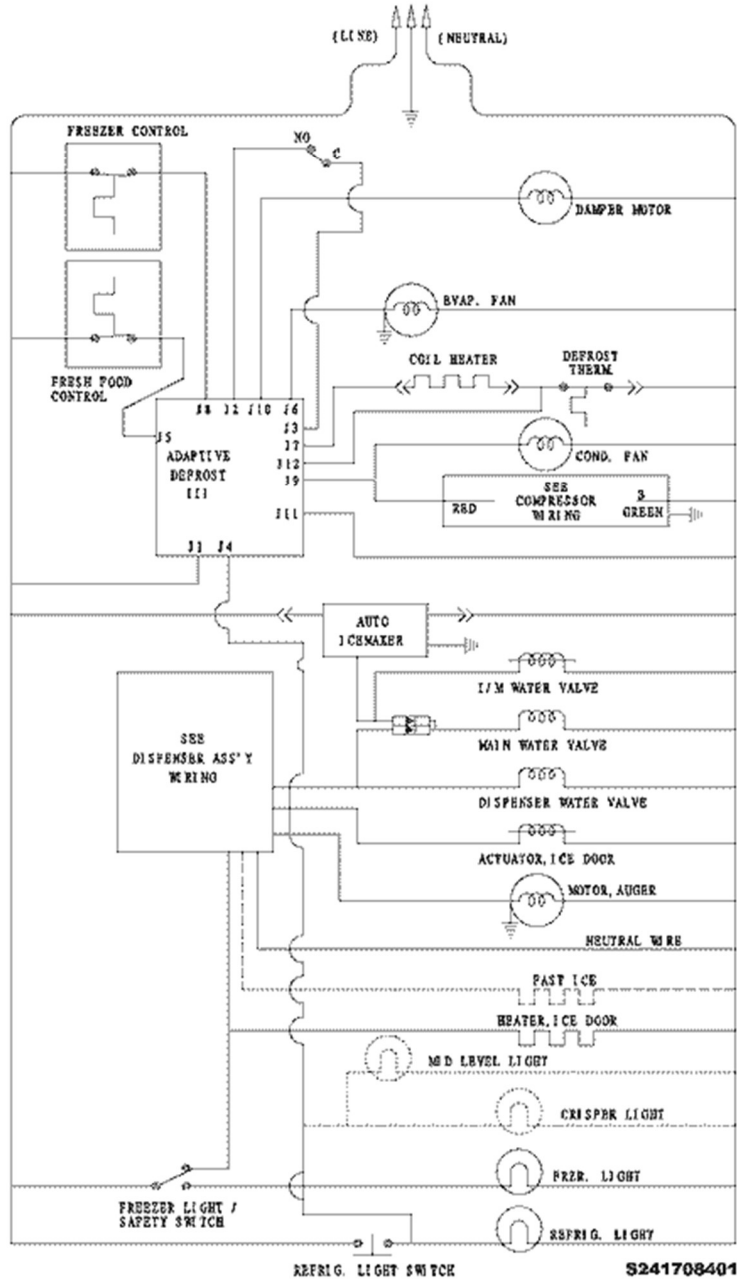

REFRIGERATOR DOOR

N58RCCBBB17

02/08

4

Guía	Descripción	Número
2	Fresh Food Door Gasket - Black	241786005
4	Refrigerator Door Bin	240323001
7	Dairy Door	240326203
13	Door Stop	240581905
15	Display DOOR-REFR	241837222
18	Door Handle	240536818
21	Pan Head Screw	218781101
21A	Door Stop Screw	240598402
22	Hinge Bearing	240328203
22B	Upper Hinge Bearing	24032840
49	Door Bin	240356401
79	Screw	218755402
80	Screw	218755504

Publication No: 5995506200

FRS6HR5J

SHELVES

N58SJCAAB15

02/08

8

Guía	Descripción	Número
11	Wire Shelf	241657602
11A	Fixed Freezer Shelf	241657502
11B	Upper Freezer Fixed Shelf	241657504
21	SCREW	218843801
24	Spill Safe Shelf	240355270
25	Upper Crisper Drawer Cover - Glass NOT Included	240350702
25A	Crisper Drawer Cover - NO Glass	240350903
26	Refrigerator Crisper Drawer	24035106
26A	Humidity Control Slide	240362201
27	Lower Crisper Pan	240351207
39	Shelf Trim	240430706
39B	Shelf Trim	240430702
42	Meat Drawer Rail - Right Side	240356501
42A	Meat Drawer Rail - Left Side	240365401
47	Crisper Glass Insert	240350649
47A	Pan Cover Insert	240350603
49	Sliding Basket	240564401
51	Basket Hanger - Right Side	240343002
52	Basket Hanger - Left Side	240343102
62	Meat Pan	240342830
81	Hex Head Screw	5304455650
97	TANK	240545308
101	Screw - Hex Washer Head	218493101
123	Screw	215005101
126	Channel, auger Mounting ,LH	241674401
140	CHANNEL	240430501

FRS6HR5J

Publication No: 5995506200

WIRING DIAGRAM

Functional Parts
* Non-Illustrated Parts

Publication No: 5995506200

FRS6HR5J

WIRING SCHEMATIC

02/08