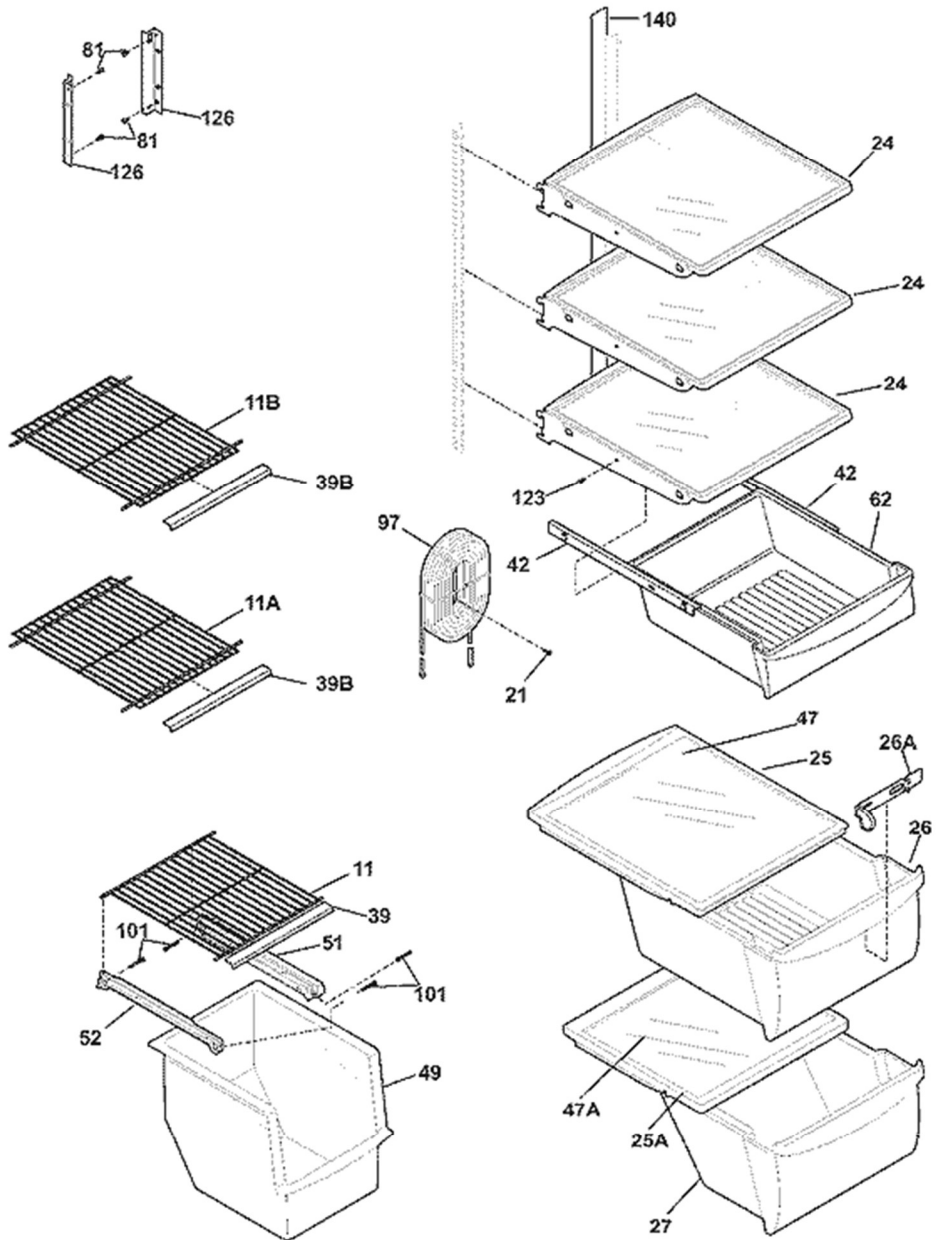

REFRIGERATOR DOOR

N58RCCBBB17

02/08

4

Guía	Descripción	Número
2	Fresh Food Door Gasket - Black	241786005
4	Refrigerator Door Bin	240323001
7	Dairy Door	240326203
13	Door Stop	240581905
15	Display DOOR-REFR	241837222
18	Door Handle	240536818
21	Pan Head Screw	218781101
21A	Door Stop Screw	240598402
22	Hinge Bearing	240328203
22B	Upper Hinge Bearing	24032840
49	Door Bin	240356401
79	Screw	218755402
80	Screw	218755504

Publication No: 5995506200

FRS6HR5J

SHELVES

N58SJCAAB15

02/08

8

Guía	Descripción	Número
11	Wire Shelf	241657602
11A	Fixed Freezer Shelf	241657502
11B	Upper Freezer Fixed Shelf	241657504
21	SCREW	218843801
24	Spill Safe Shelf	240355270
25	Upper Crisper Drawer Cover - Glass NOT Included	240350702
25A	Crisper Drawer Cover - NO Glass	240350903
26	Refrigerator Crisper Drawer	24035106
26A	Humidity Control Slide	240362201
27	Lower Crisper Pan	240351207
39	Shelf Trim	240430706
39B	Shelf Trim	240430702
42	Meat Drawer Rail - Right Side	240356501
42A	Meat Drawer Rail - Left Side	240365401
47	Crisper Glass Insert	240350649
47A	Pan Cover Insert	240350603
49	Sliding Basket	240564401
51	Basket Hanger - Right Side	240343002
52	Basket Hanger - Left Side	240343102
62	Meat Pan	240342830
81	Hex Head Screw	5304455650
97	TANK	240545308
101	Screw - Hex Washer Head	218493101
123	Screw	215005101
126	Channel, auger Mounting ,LH	241674401
140	CHANNEL	240430501