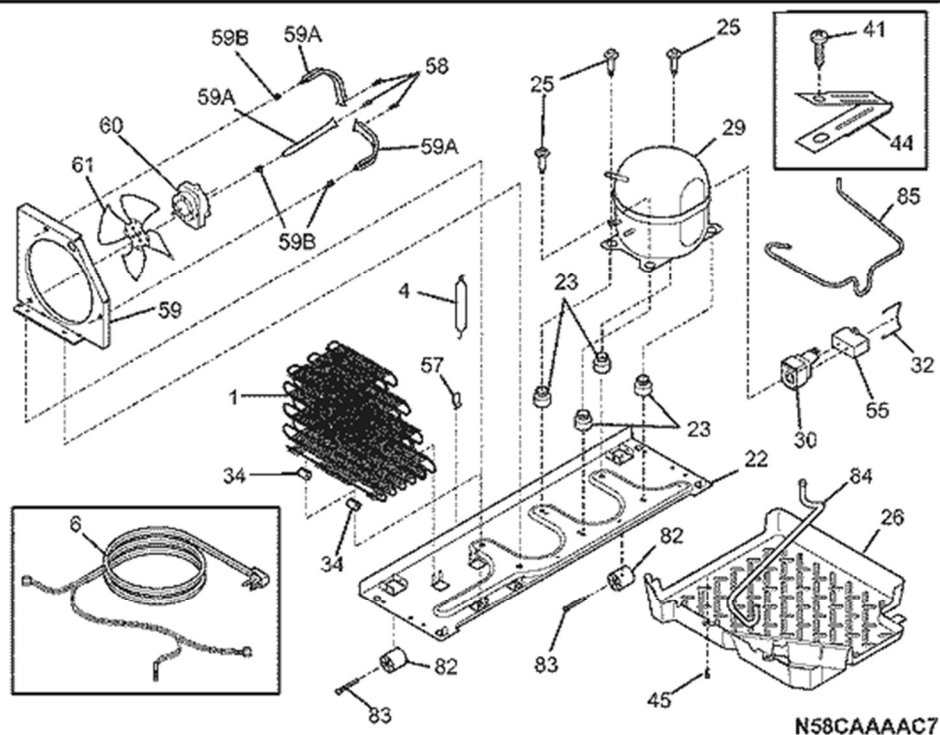

Publication No: 5995506200

FRS6HR5J

SYSTEM

02/08

12

Guía	Descripción	Número
3	BLOCK-EVAP COIL	218679614
16	Aluminum Heater Strap	5308000110
22	BASE-COMPRESSOR Mounting	240330011
23	Compressor Mounting Grommet	218513300
25	SCREW-COMPRESSOR MT	240491503
26	PAN-DEFROST,26	241697603
32	Clamp,elec cont Mounting ,compressor ,bale wire	241544101
34	Condenser Coil Grommet	240405201
41	SCREW-#8-32 X 3/8	240555002
44	CLAMP-WIRING HARNES	5303001199
45	Hex Head Screw	5304455650
55	Run Capacitor - 120V	297286803
57	CLIP-WIRING HARNESS	240542601
58	SCREW	240433203
59	SHROUD-CONDENSER	241946105
59A	BRACKET-SUPPORT	240346501
59B	GROMMET-BRACKET	240346601
60	Condenser Fan Motor	297279500
61	BLADE-CONDENSER FAN	241639502
62	TROUGH	5304481642
70	BRACKET-EVAP/CVR MT	218990801
82	Rear Roller - Black	5304418225
83	RIVET	5304455655
84	Drain Tube	241957901
85	TUBE-CONNECTOR	241856901
F1	CONDENSER	242039204
F4	Filter - Drier	5303305677
F6	HARNESS-WIRING	241586801
F14	Defrost Heater	242044113
F15	EVAPORATOR KIT	5303918284
F21	Defrost Thermostat Kit	5303918214
F30	STARTER	241527805