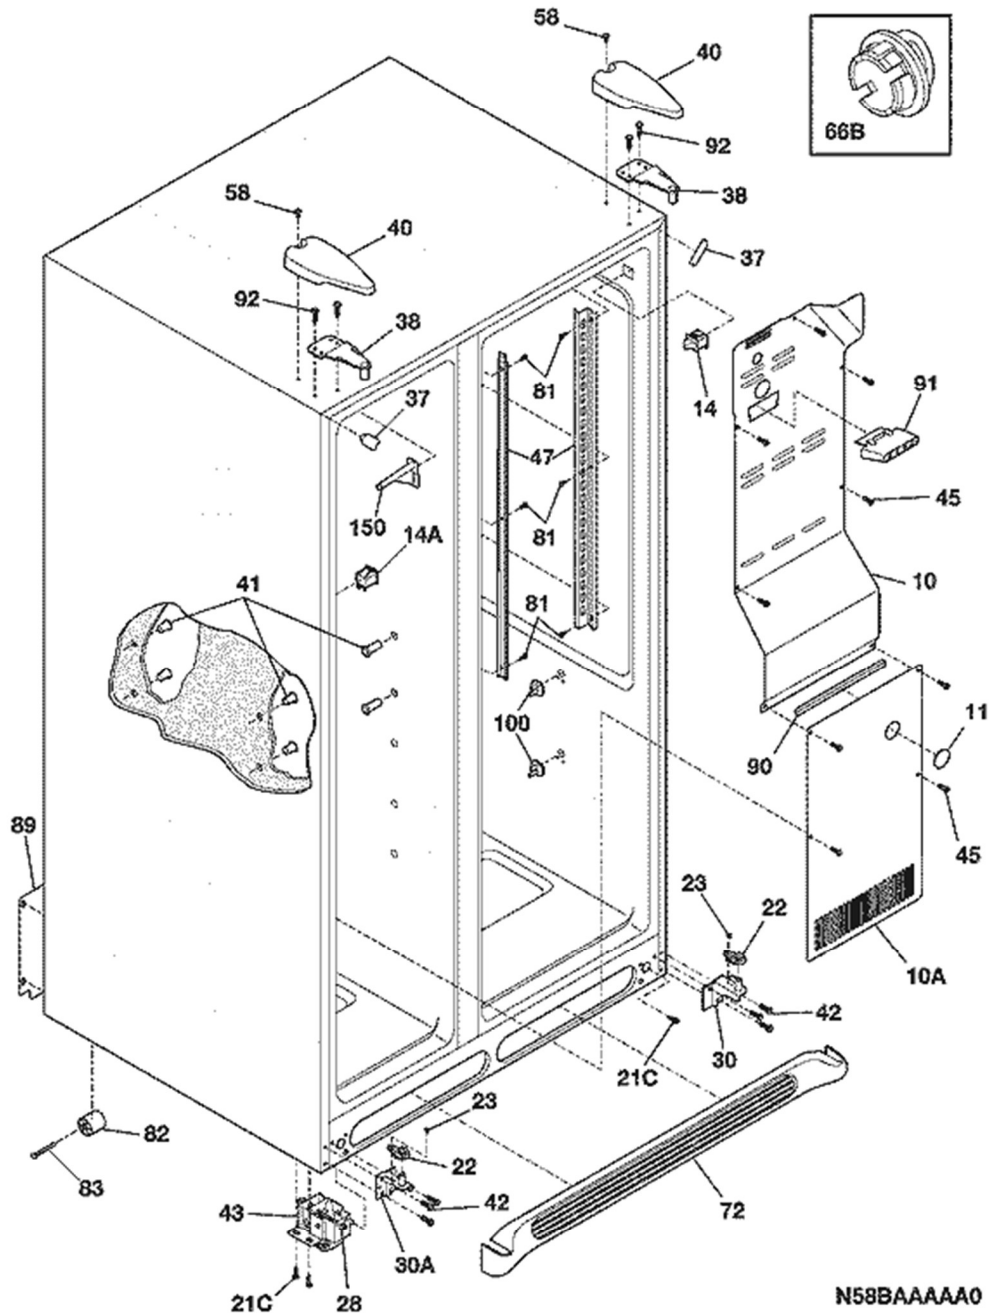

Publication No: 5995506200

FRS6HR5J

CABINET

02/08

6

Guía	Descripción	Número
10	COVER-AIR DUCT	240435912
10A	COVER-EVAP COIL	241719711
11	Plug Button - White	5303208309
14	Light Switch	240505801
14A	SWITCH-LIGHT	241547902
21C	SCREW	218252201
22	Door Closing Cam	240457701
23	SCREW-#10-32 X 3/8	5304520331
28	ROLLER Assembly	5304499445
30	Hinge Kit - Left and Right Hinges	5303918455
30A	Hinge Kit - Left and Right Hinges	5303918455
37	TRIM-CABINET CORNER	242161202
38	Upper Hinge Bracket	240327207
40	Upper Hinge Cover	240327007
41	Shelf Mounting Grommet	241550801
42	Hinge Mounting Hexagonal Screw	240578902
43	ROLLER Assembly	5304499445
45	SCREW	241500303
47	CHANNEL-SHELF Mounting	218659500
58	Pan Head Screw	218781101
66B	DIFFUSER-AIR	240374301
66B	PIN-PUSH	240518802
72	Kickplate Grille	240324411
81	Hex Head Screw	5304455650
82	Rear Roller - Black	5304418225
83	RIVET	5304455655
89	Access Panel	241733902
90	SEAL-COIL COVER	218249808
91	DUCT-ICE MAKER	240380101
92	Hexagonal Screw	241710601
100	Crisper Support - Rear	241993001
100	Crisper Cover Support - Front	241993101
150	GUIDE-CONTROL BULB	240368701