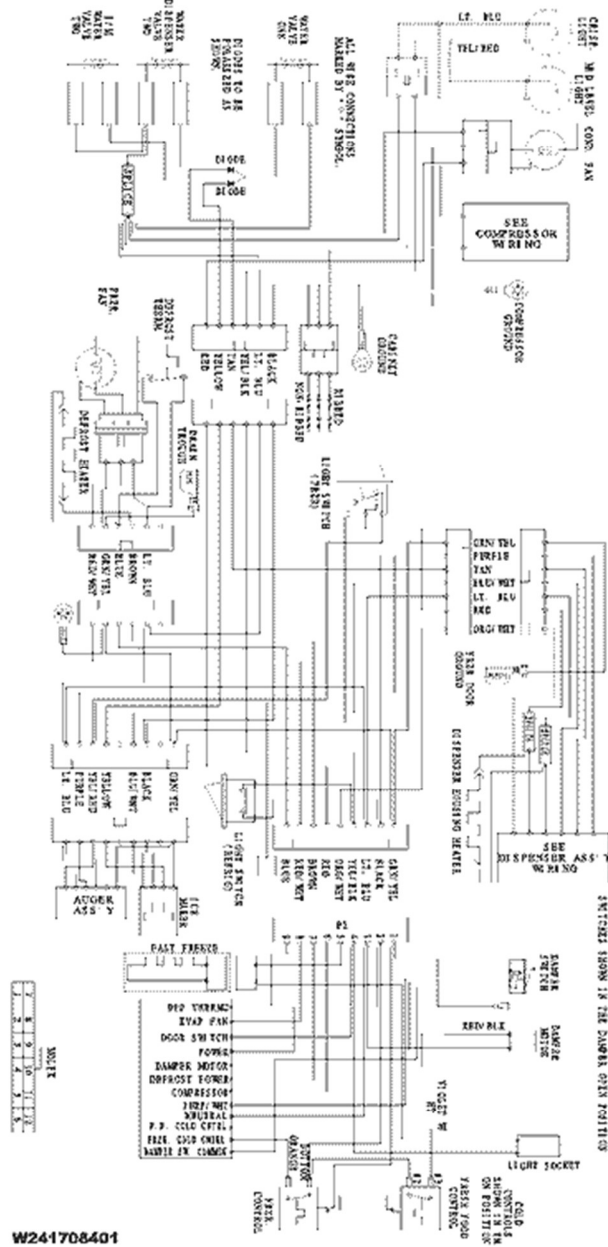

Guía	Descripción	Número
3	BLOCK-EVAP COIL	218679614
16	Aluminum Heater Strap	5308000110
22	BASE-COMPRESSOR Mounting	240330011
23	Compressor Mounting Grommet	218513300
25	SCREW-COMPRESSOR MT	240491503
26	PAN-DEFROST,26	241697603
32	Clamp,elec cont Mounting ,compressor ,bale wire	241544101
34	Condenser Coil Grommet	240405201
41	SCREW-#8-32 X 3/8	240555002
44	CLAMP-WIRING HARNES	5303001199
45	Hex Head Screw	5304455650
55	Run Capacitor - 120V	297286803
57	CLIP-WIRING HARNESS	240542601
58	SCREW	240433203
59	SHROUD-CONDENSER	241946105
59A	BRACKET-SUPPORT	240346501
59B	GROMMET-BRACKET	240346601
60	Condenser Fan Motor	297279500
61	BLADE-CONDENSER FAN	241639502
62	TROUGH	5304481642
70	BRACKET-EVAP/CVR MT	218990801
82	Rear Roller - Black	5304418225
83	RIVET	5304455655
84	Drain Tube	241957901
85	TUBE-CONNECTOR	241856901
F1	CONDENSER	242039204
F4	Filter - Drier	5303305677
F6	HARNESS-WIRING	241586801
F14	Defrost Heater	242044113
F15	EVAPORATOR KIT	5303918284
F21	Defrost Thermostat Kit	5303918214
F30	STARTER	241527805

FRS6HR5J

Publication No: 5995506200

WIRING DIAGRAM

Functional Parts
* Non-Illustrated Parts