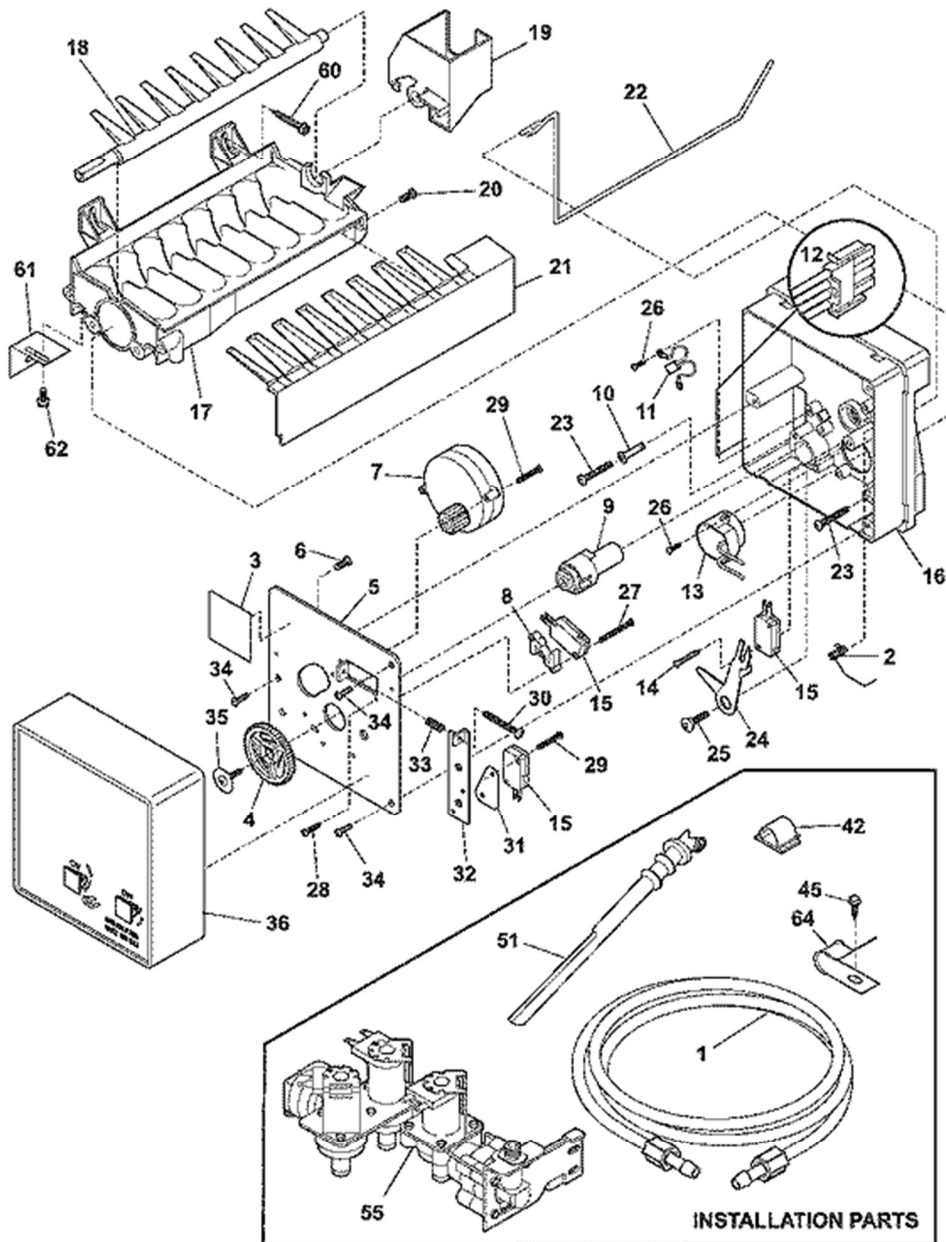

Publication No: 5995506200

FRS6HR5J

ICE MAKER

N5811151

02/08

20

Guía	Descripción	Número
1	Water Tube	218976409
2	Shutoff Arm Spring	5304469396
3	NAMEPLATE	5304456657
4	Drive Gear	5304469403
5	PLATE-MOUNTING	5304456659
6	SCREW	5304456691
8	SPACER-HOLD SWITCH	5304456661
9	Ice Maker Shut-Off Lever Cam	5304469402
10	WASHER	5304456689
12	HARNESS-WIRING	5304456664
13	Ice Mold Thermostat	5304456665
14	SCREW	5304455676
16	SUPPORT	5304456668
17	Refrigerator Ice Maker Assembly	241798231
18	Ice Cube Ejector	5304469384
19	Refrigerator Ice Maker Assembly	241798231
20	SCREW	5304455677
21	Refrigerator Ice Maker Assembly	241798231
22	SHUT-OFF ARM	5304469377
23	SCREW	5304456674
24	Ice Lever Arm	5304456675
25	SCREW	5304456676
26	Screw,plask ,4-14 x 3/8	5304455680
27	SCREW	5304456677
29	SCREW	5304456678
30	SCREW-TIMING ADJ	5304456679
31	INSULATOR	5304469406
32	PLATE-VALVE SWITCH	5304456681
33	SPRING	5304456682
34	SCREW	241679901
35	SCREW	5304456684
36	COVER-ICE MAKER	5304469385
42	CLIP-GRILLE	218515403
45	Hex Head Screw	5304455650
51	Water Tube	241796405
60	SCREW	5304455852
61	BRACKET-LEVELING	218721500
62	SCREW-IM BRKT Mounting	530445668
64	CLAMP	5304455846