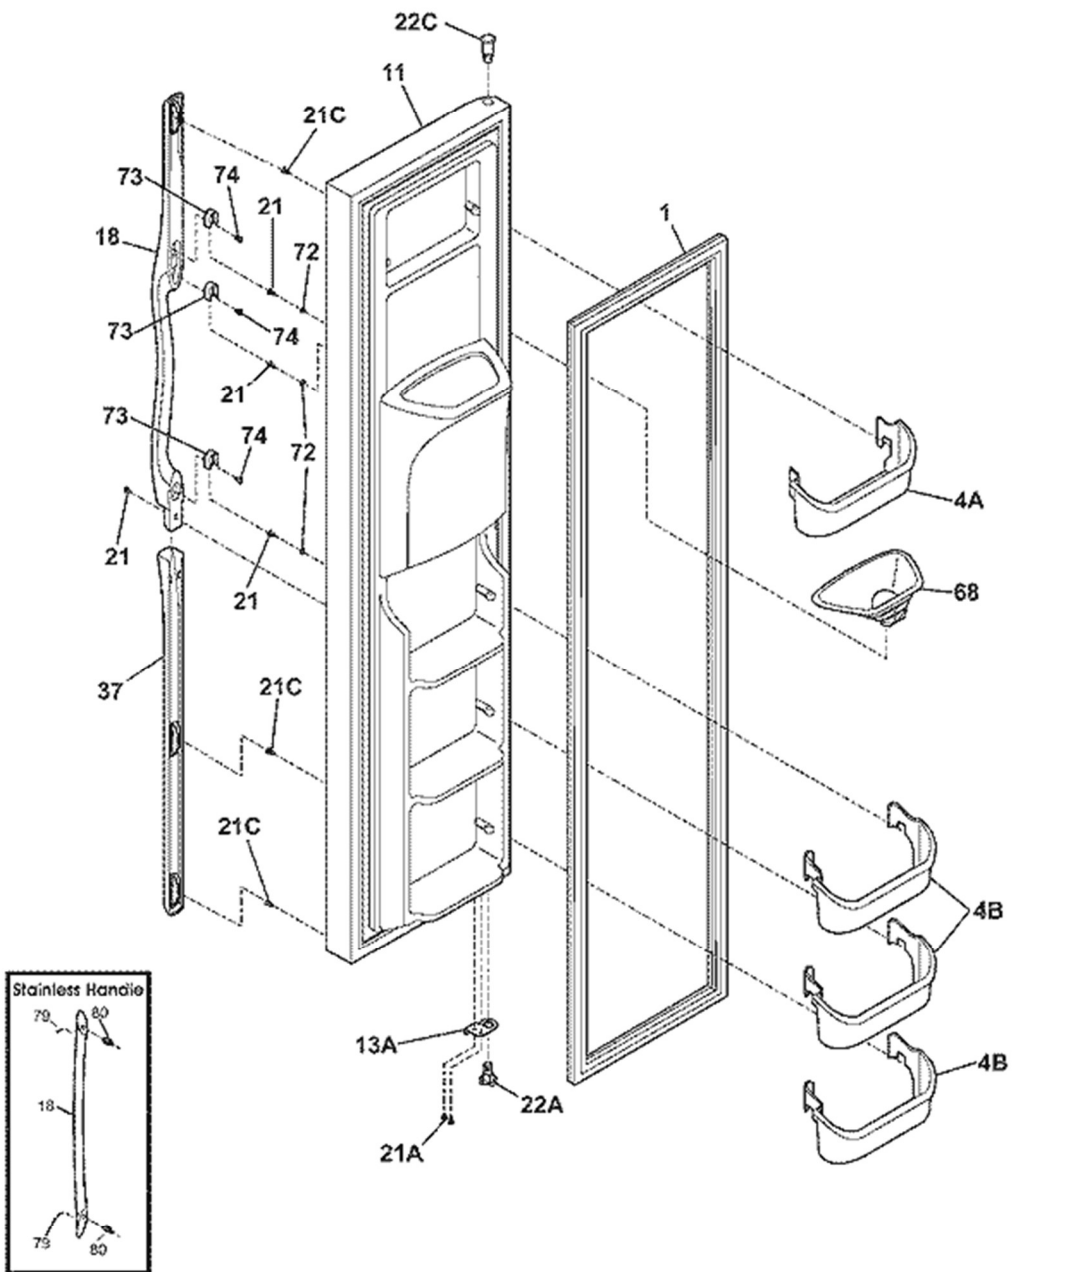

Publication No: 5995506200

FRS6HR5J

FREEZER DOOR

N58FCCBBC5

Guía	Descripción	Número
1	Freezer Door Gasket - Black	241786006
4A	Freezer Upper Door Bin	240334201
4B	Door Shelf	240351601
11	Display DOOR-Freezer	241837128
13A	Door Stop - Black	240581906
18	Door Handle	240536818
21	Pan Head Screw	218781101
21A	Door Stop Screw	240598402
22A	Hinge Bearing	242000502
22C	Upper Hinge Bearing	240328404
68	CHUTE-ICE	241525101
79	Screw	218755402
80	Screw	218755504