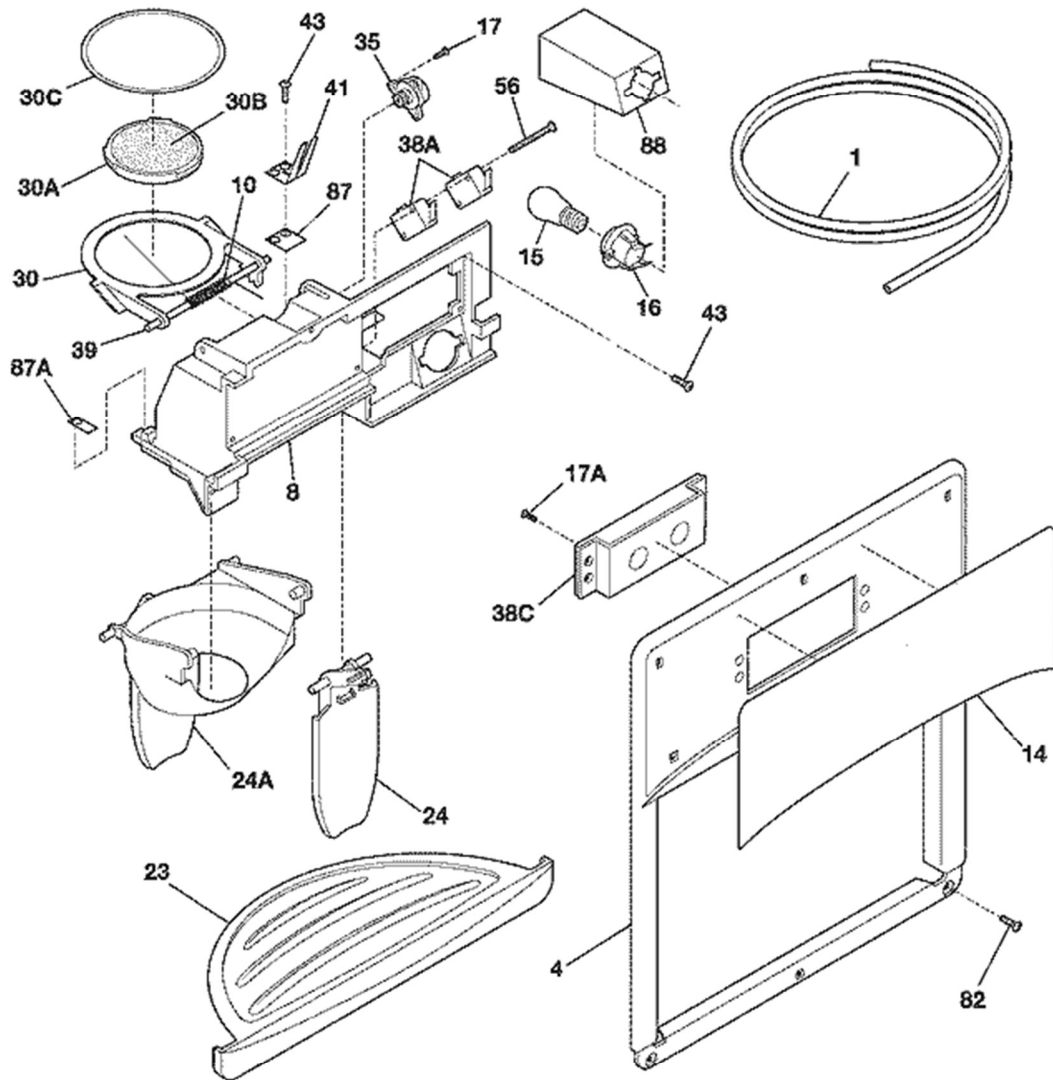

Publication No: 5995506200

FRS6HR5J

FREEZER DOOR

N58FCCBBC5

Guía	Descripción	Número
1	Freezer Door Gasket - Black	241786006
4A	Freezer Upper Door Bin	240334201
4B	Door Shelf	240351601
11	Display DOOR-Freezer	241837128
13A	Door Stop - Black	240581906
18	Door Handle	240536818
21	Pan Head Screw	218781101
21A	Door Stop Screw	240598402
22A	Hinge Bearing	242000502
22C	Upper Hinge Bearing	240328404
68	CHUTE-ICE	241525101
79	Screw	218755402
80	Screw	218755504

Publication No: 5995506200

FRS6HR5J

ICE & WATER DISPENSER

N58XDAAA1

02/08

14

Guía	Descripción	Número
1	Water Tube	218976409
1	Ice Maker Fill Tube Assembly	241850615
4	Dispenser Cover - Black	241679003
8	Dispenser Module	241680507
10	DOOR SPRING	241688901
14	LABEL-MODULE COVER	240570237
15	BULB	5304519036
16	SOCKET	240548901
17	Mounting Screw	241679801
17A	SCREW	241679901
23	Dispenser Grille	241649003
24	Water Dispenser Actuator	241682003
24A	Ice Actuator	241681903
30	Ice Chute Door	241688401
30A	Dispenser Door Flap - Black	241688501
30B	Door Insulation	241688601
30C	Ice Dispenser Door Seal	241688701
35	DAMPER-ROTARY	241689301
39	Ice Chute Door Hinge Pin	241688801
41	SPRING-ACTUATOR	241689001
43	SCREW	5304455699
56	SCREW-MICRO SWITCH	241689201
82	Screw,control mtg.	5304453707
87	Dispenser Ice Chute Door Bearing Plate - Right Side	241688302
87A	Bearing Plate	241688301
88	Light Lens	241686101
F38A	HARNESS-WIRING	241679201
F38A	Micro Switch	241689106
F38C	HARNESS-FACADE W/LI	5304521693
F38C	SWITCH-4 BUTTON ASS	5304525097