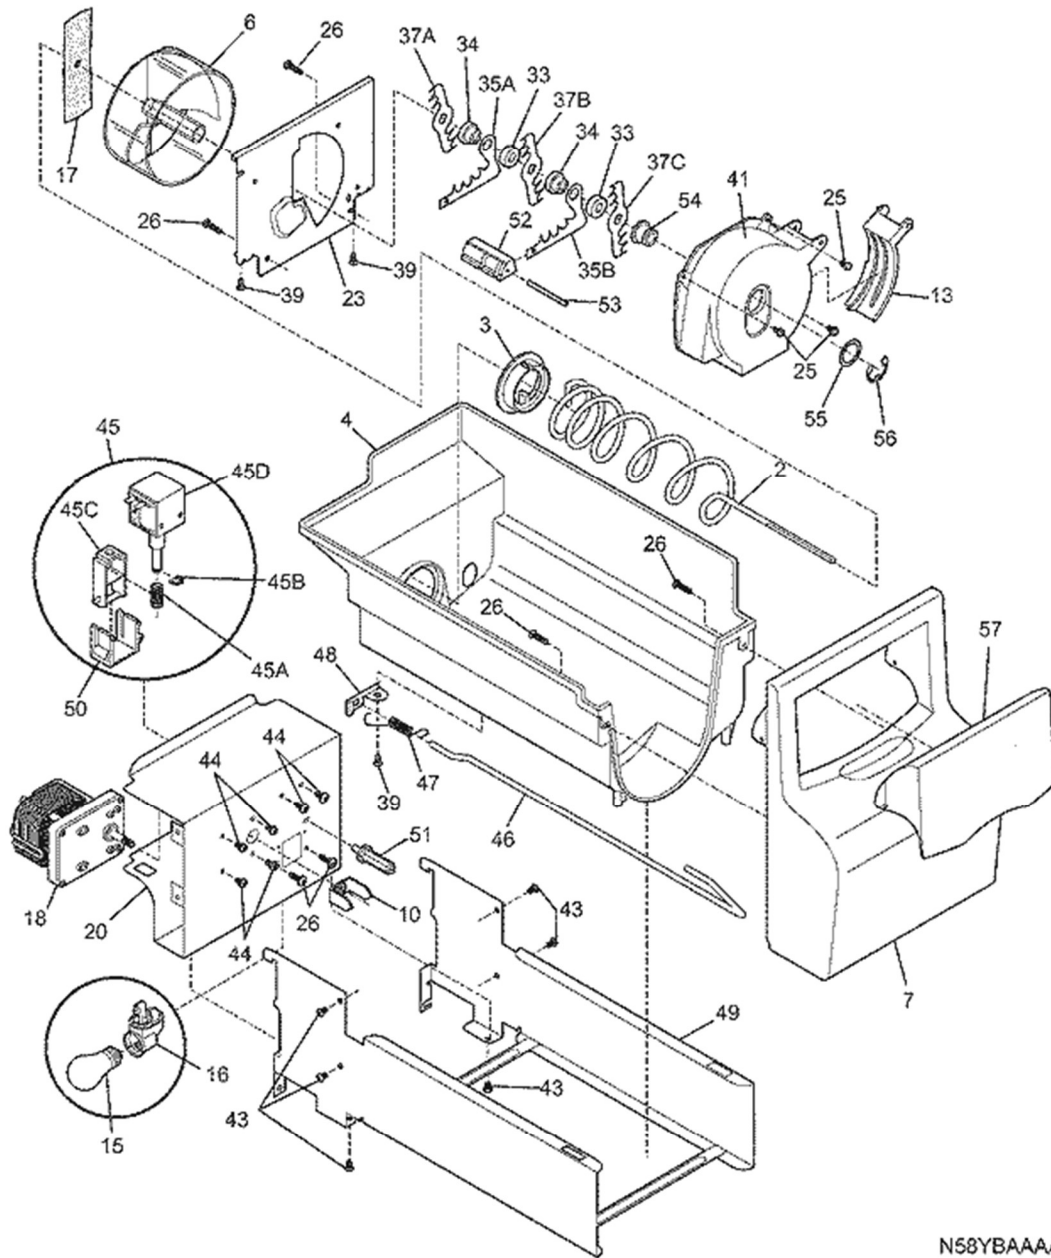

Publication No: 5995506200

FRS6HR5J

ICE CONTAINER

N58YBAAA4

02/08

16

Guía	Descripción	Número
2	Ice Auger	241716101
3	Cam Drive	241685201
4	Ice Container/Bucket	241734001
6	Ice Dispenser Drum	241685101
7	FRONT-ICE CONTAINER	241734201
10	Drive Bar	241726501
13	Dispenser Crusher Housing	241885001
15	Light Bulb	316538904
16	Light Socket	241559801
17	DRIVE BLADE	241684503
20	COVER	241734802
23	Front Plate	241684001
25	SCREW-#8-32 X 3/8	240555002
26	SCREW	241690602
33	SPACER	241684802
34	SPACER	241689802
35A	Refrigerator Ice Crusher Fixed Blade	241684303
35B	FIXED BLADE,SQUARE	241684203
37A	BLADE	241684107
37B	BLADE	241684108
37C	BLADE,CRUSHER #3	241684109
39	SCREW	241690501
41	Dispenser Crusher Housing	241885001
43	Screw	215005101
44	SCREW	218359202
45A	SPRING-SOLENOID	241675902
45B	Solenoid E-Ring	241676001
45C	Actuator Solenoid - White	241676101
46	Ice Dispenser Actuator Rod	241716002
47	SPRING-CONTROL ROD	241731801
48	BRACKET-CONTROL ROD	241684602
49	RAIL	241734501
50	GUIDE-SOLENOID	241675601
51	ROTATION STOP	241676301
52	SPACER-FIXED BLADES	241684901
53	PIN-SPIRAL	241690402
54	Auger Nut	241685001