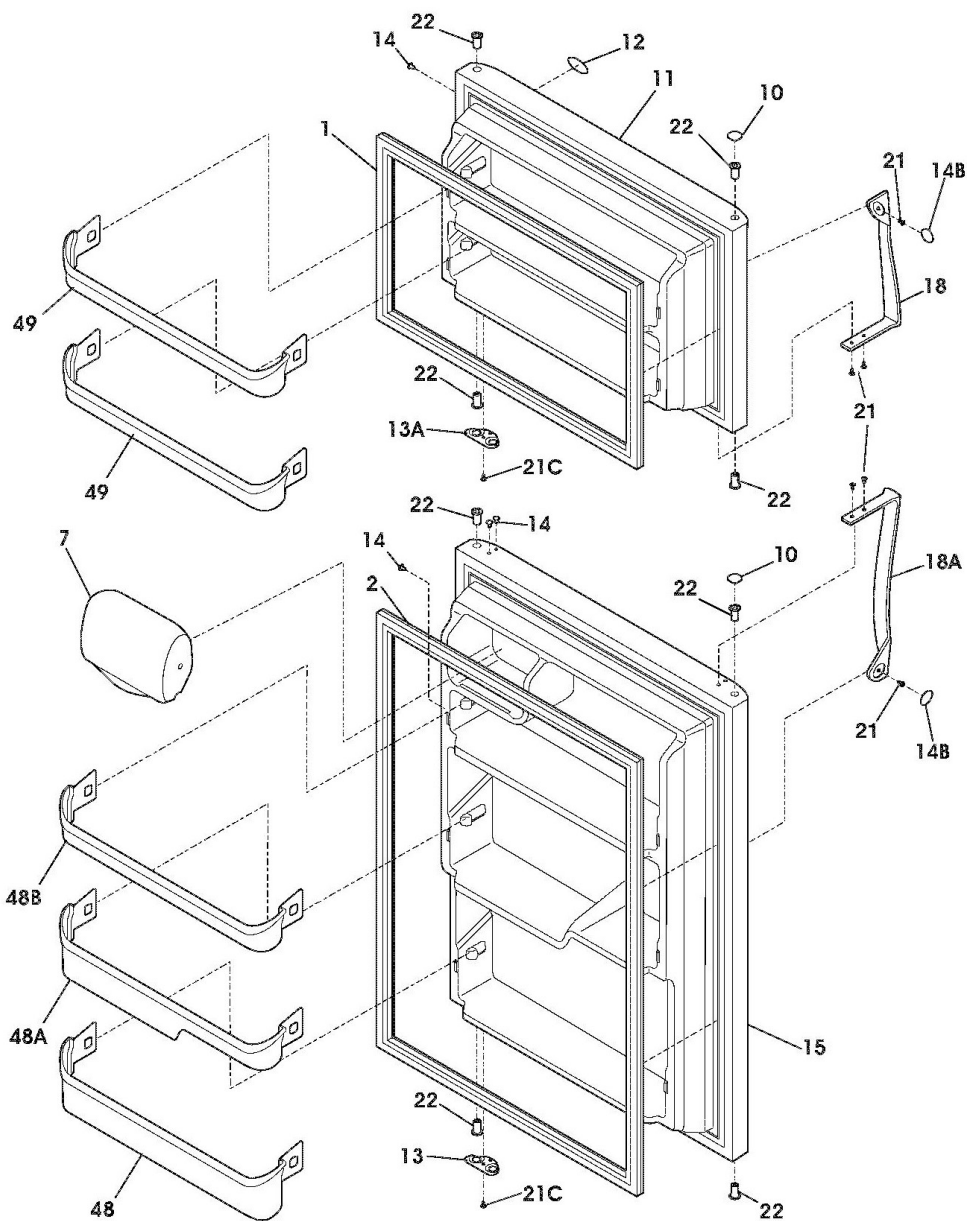

Distribuidor Autorizado

SurteRápido.com

Venta de Refacciones
Electrodomesticas

Refrigerador Frigidaire FRT18S6AQY

Distribuidor Autorizado

SurteRápido.com

Venta de Refacciones
Electrodomesticas

Refrigerador Frigidaire FRT18S6AQY

No. Ilus.	DESCRIPCIÓN	No. de Parte
1	Gasket-frzr door,white ,magnetic	240542115
2	Gasket-refr door,white ,magnetic	240542118
7	Door-dairy	240337712
10	Plug-button,bisque ,hinge brg hole ,(2)	240381302
11	Door-frzr,bisque ,complete assy	240409902
12	Label-nameplate	241808601
13	Door Stop,bisque ,ref	240312407
13A	Door Stop,bisque ,frzr	240312408
14	Plug-button,bisque	240494002
14B	Plug-button,bisque ,door handle	240383602
15	Door-refr,bisque ,complete assy	240410002
18	Handle-door,bisque refr-LH/frzr-RH	240339204
18A	Handle-door,bisque refr-RH/frzr-LH	240339209
21	Screw,truss hd quad ,No.10-16	240383406
21C	Screw,No.8 truss hd ,10-32CA x 0.500	218252201
22	Bearing-hinge,natural color	240527101
48	Bin-door,Pseudo ,bottom	240338101
48A	Bin-door,refr	240337901
48B	Bin-door,Pseudo ,gallon ,refr	240338001
49	Bin-door,pseudo ,frzr	240495804