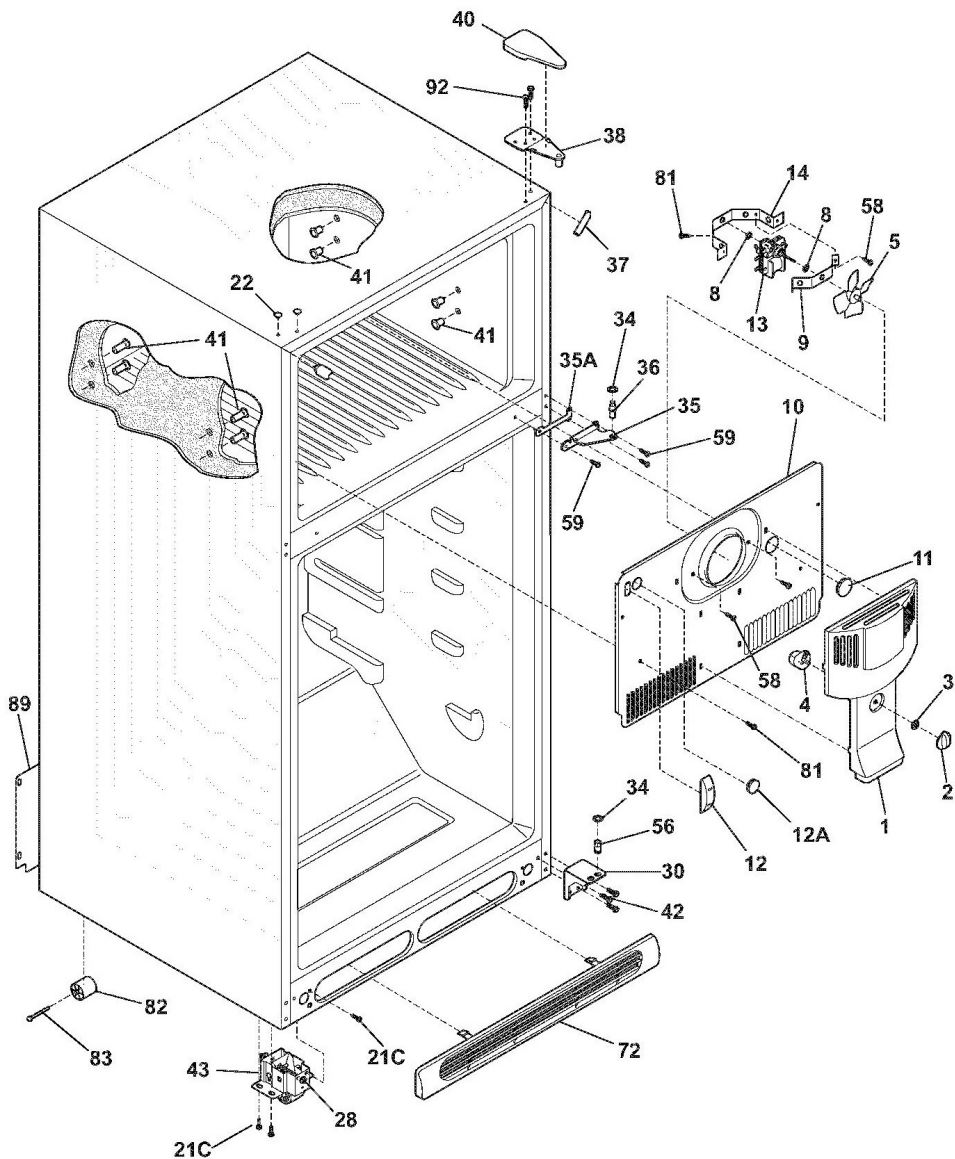

Distribuidor Autorizado

SurteRápido.com

Venta de Refacciones
Electrodomesticas

Refrigerador Frigidaire FRT18S6AQY

NO5PRAARA17

Distribuidor Autorizado

SurteRápido.com

Venta de Refacciones
Electrodomesticas

Refrigerador Frigidaire FRT18S6AQY

No. Ilus.	DESCRIPCIÓN	No. de Parte
NI	WASHER, ``SLINGER`` ,NYLON ,EVAP FAN	215474201
NI	Screw,hex washer head ,8-18 x 5/16	240433204
NI	Plug,button ,cab liner holes	240479601
NI	SEAL-COIL COVER	240568601
NI	Screw,hex washer head ,8-18AB x 0.625	241500304
NI	Harness-wiring,freezer	241520701
NI	PAINT,TOUCH-UP ,BISQUE	5304414035
1	Cover-fan	241652301
2	KNOB-DAMPER CONTROL	240367001
3	Nut,push-on	5303001028
4	Damper-fan cover	241523701
5	Fan Blade,red ,evaporator fan	5308000010
8	BUSHING - MOTOR MTG, (2)	5300157666
9	Bracket-motor mtg,front	5303292396
10	Cover-evap coil	241652214
11	PLUG-HOLE, FACTORY TEST	5303208309
12	Plug-ice maker harness,rectangular	241557601
12A	Plug-wtr inlet tube,round ,1``	240374401
12A	Plug-foam-wtr-inlet,round	241586701
13	Motor-evap fan	240369702
14	Bracket-motor mtg,rear	5303292397
21C	Screw,No.8 truss hd ,10-32CA x 0.500	218252201
22	Plug-button,bisque ,upr hinge holes	215774919
28	Bolt-roller adj,hex washer head	241708801
30	Bracket-lower hinge,zinc	240314011
34	Washer,hinge ,nylon ,(2)	240311303
35	Bracket-ctr hinge,zinc	240313806