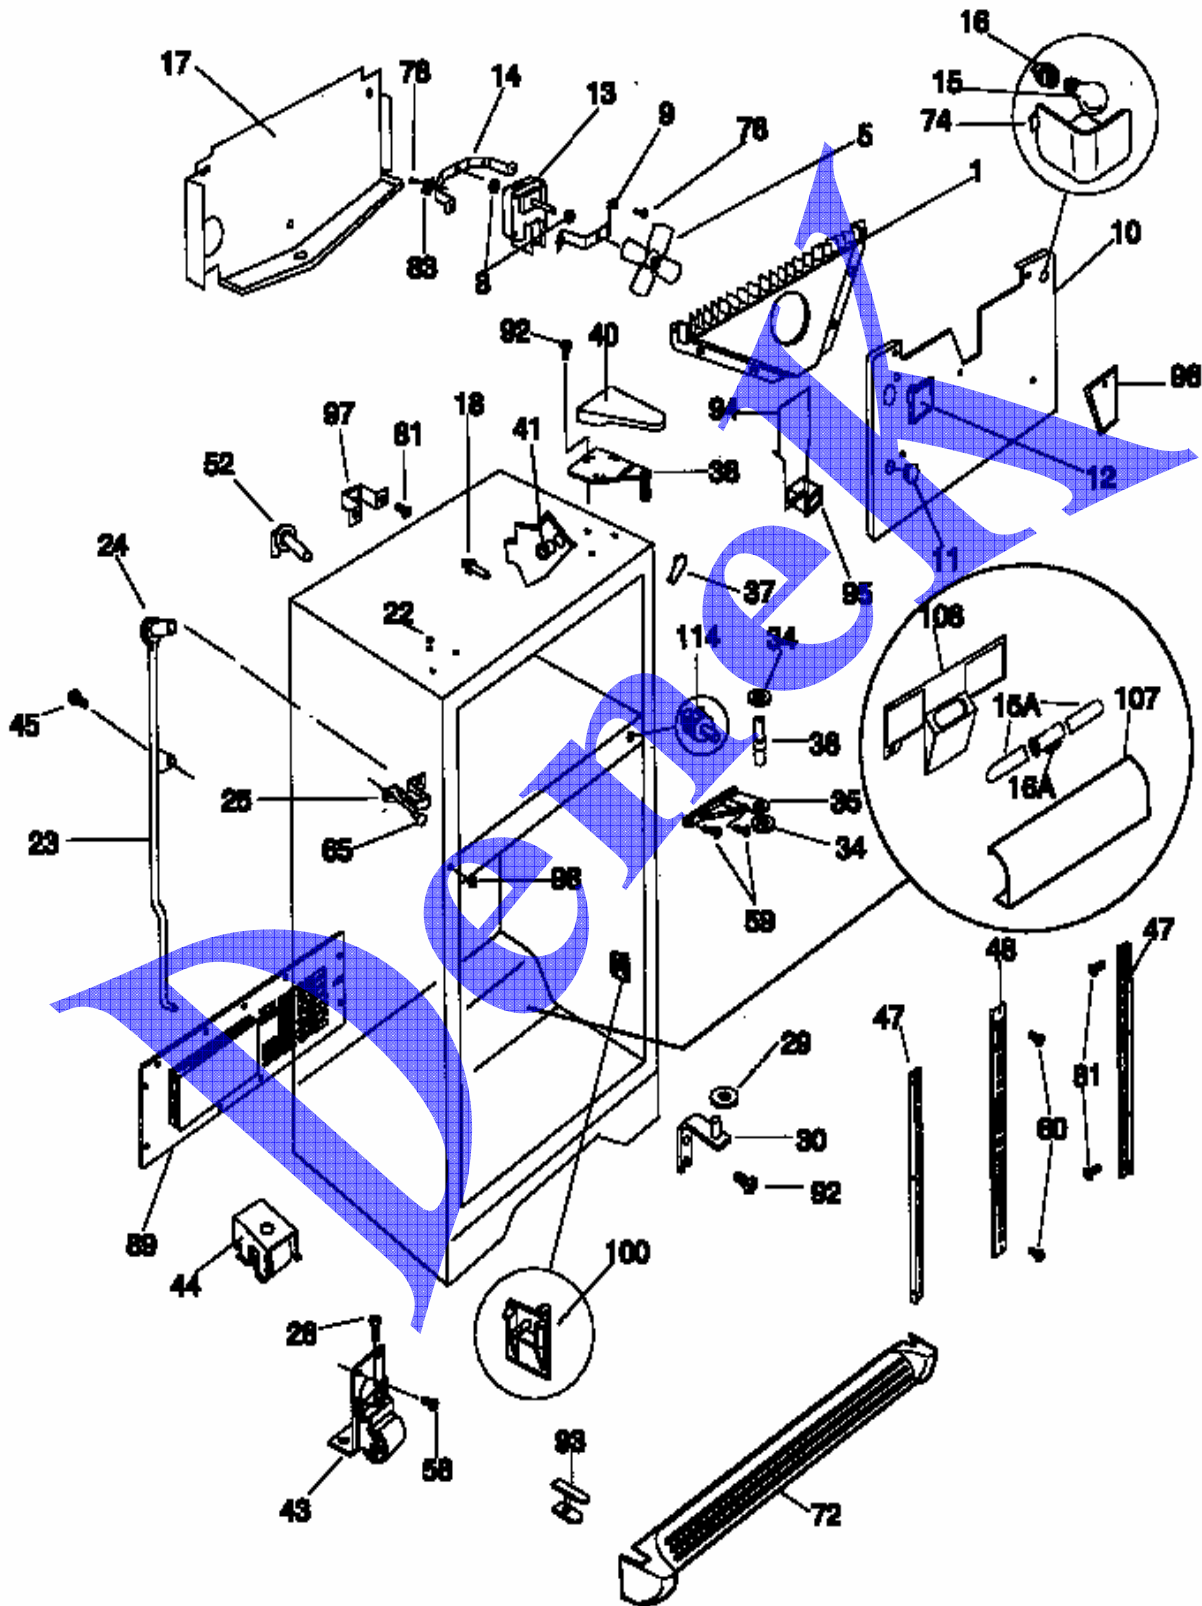

REFIRGERADOR FRIGIDAIRE MOD. FRT22IRSHBHB0

GABIENETE

**REFIRGERADOR FRIGIDAIRE MOD.
FRT22IRSHBHB0**

GABIENETE

1	215937600	Shroud, evaporator fan mounting
5	5303292398	Fan blade (functional part)
8	G187559	Bushing-motor mtg,(2)
9	5303292396	Bracket, motor mounting, front
10	5304405085	Cover-evap coil
11	5303208309	Button - plug short test hole (non-illustrated)
12	215230400	Plug-harness hole optional
13	5300158289	Motor-evap fan
14	5303292397	Bracket, motor mounting, rear
15	218708700	Light bulb / lamp crisper light, (2)
15	215812200	Light bulb / lamp, 25w
16	5308000129	Socket, light / lamp (functional part)
16	5303299157	Socket-light/lamp, crisper light (functional part)
17	533292408	Trough, drain
18	215245000	Support - evaporator cover, (2)
22	215774918	Plug-button, black, upr hinge holes (frt21prcb6)
23	215266301	Tube, drain, with seal ring
24	5303207353	Seal ring, drain tube, (incl. in item 23), (non-illustrated)
25	5303292412	Spout - drain tube
28	53032892062	Bolt-roller adj, hex head, 5/16-24 x 7/8 (not illustrated)
29A	215003200	Washer, .40 x .63 x .16, nylon
29B	215314301	Washer, .40 x .75 x .06, nylon
30	218993701	Bracket-lower hinge, rh, w/hinge pin
34	21873700	Washer, ctr hinge pin
35	218780003	Bracket-ctr hinge, black
36	215095900	Pin - center hinge
37	533321083	Trim-cabinet corner, black (frt21prcb6)
38	218215244	Bracket-upper hinge, with closer, black, lh
40	5303323268	Cover - upper hinge, black
41	5303294246	Grommet-shelf mtg, 1.25" long
43	218615300	Roller assembly, front, (2)
44	218738300	Roller assembly, rear, (2)
45	5304455651	Screw, hex wshr hd, 8-15a x .5, spec
47	218233300	Channel, shelf mounting, side, (2)
48	218877701	Channel-shelf mtg, center
52	215454600	Tube-water, ice mold fill, elbow
58	5304455651	Screw, hex wshr hd, 8-15a x 0.500, special
59	518188000	Screw, pan head, 10-32 x 0.625, hinge/ mullion, thread forming
60	2187362501	Screw, hex washer head, 8-18ab x 1.250
65	530301361	Pin - push, plastic (non-illustrated) (incl. in item 25)
72	218359615	Grille/kickplate, black
74	215423500	Shield-light, frzr
78	5304455651	Screw-bracket, hex wshr hd, 8-32ca x 0.500
81	5304455650	Screw, hex wshr hd, 8-15a x 0.625, low profile
83	5308000107	Motor-bracket connector (non-illustrated)
89	215741401	Cover-machine compt
92	5303001479	Screw-hinge mtg, hex hd, 1/4-20 x 0.875 (fru17b2jw3, fru17b2jw4)
93	218362603	Plug-grille, black
94	5303319993	Cover - air duct
95	218663101	Gasket-air duct cvr
96	215775901	Cover-fan access
97	5303289299	Bracket-im plug
98	215099718	Plug-button, black