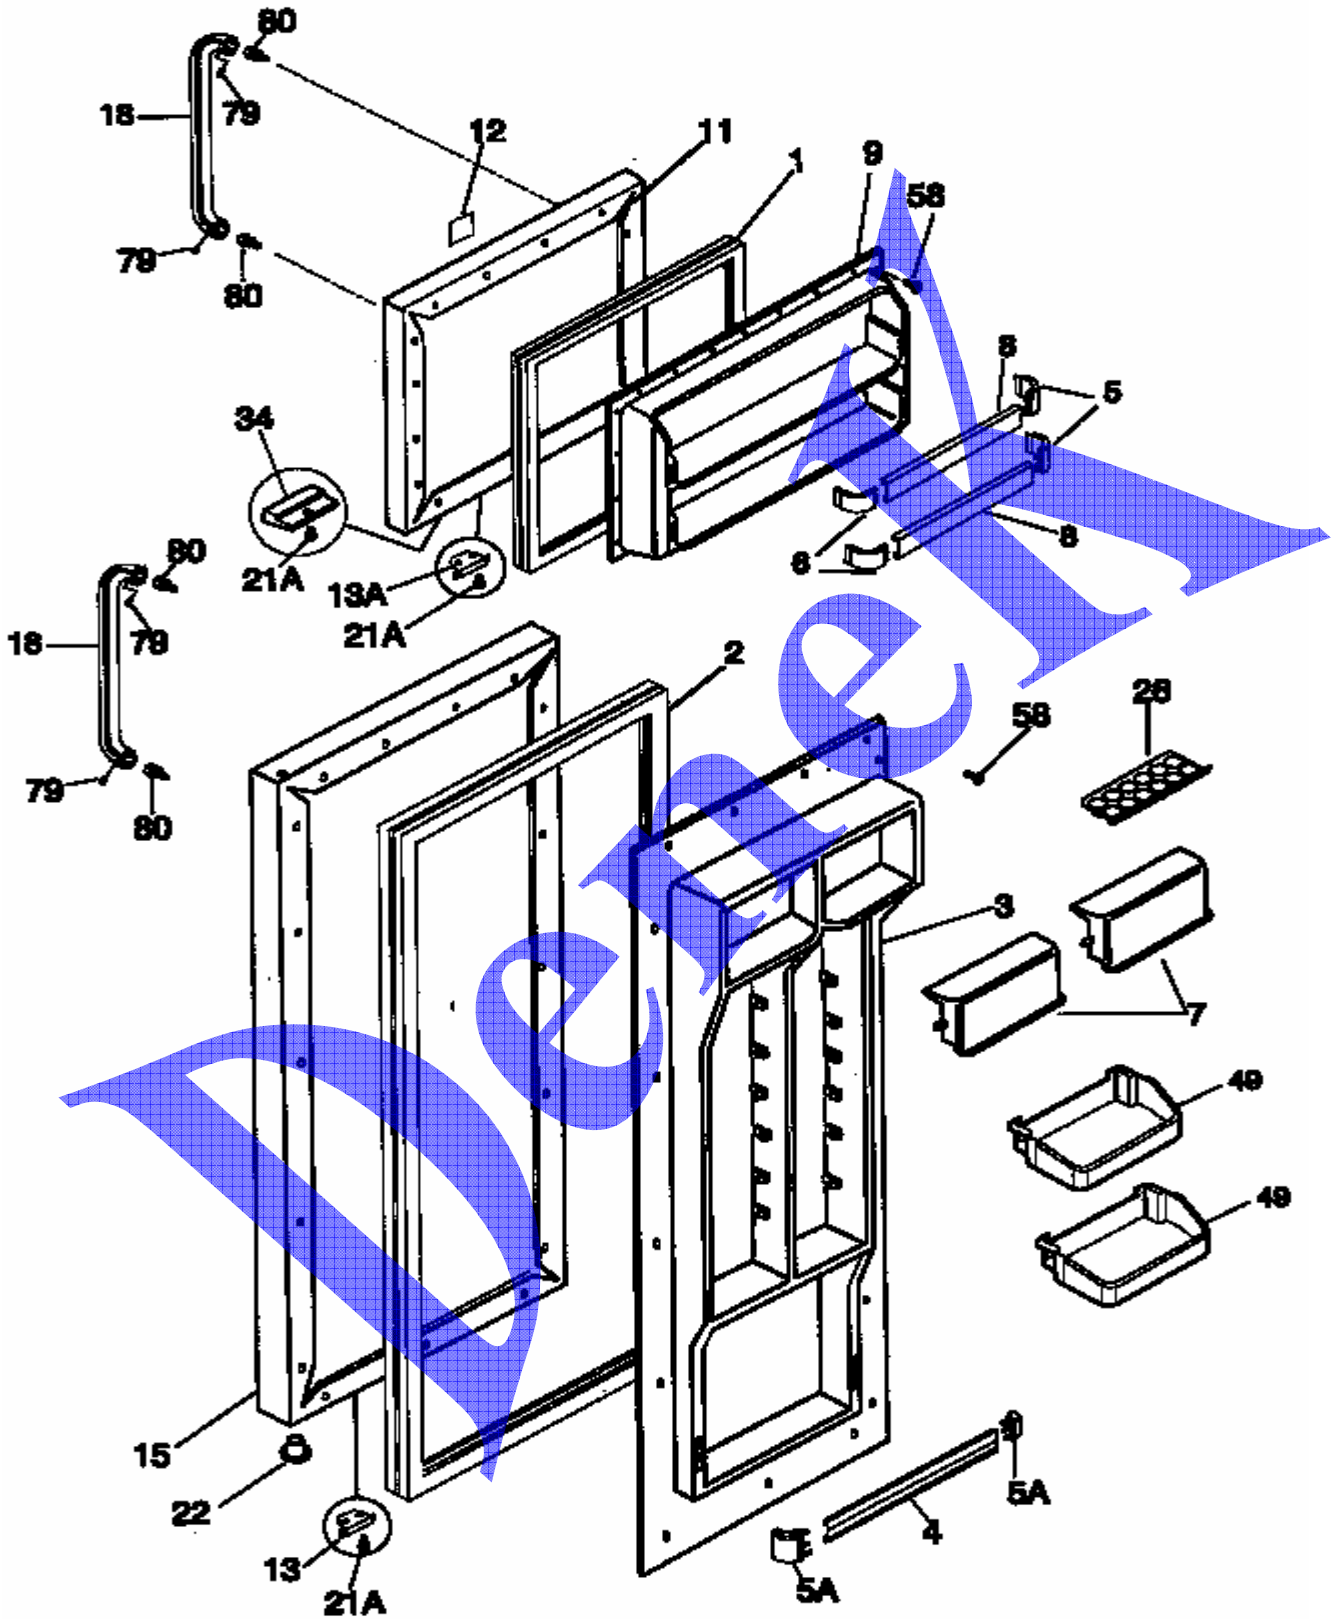

REFIRGERADOR FRIGIDAIRE MOD. FRT22IRSHBHB0

PUERTA

**REFIRGERADOR FRIGIDAIRE MOD.
FRT22IRSHBHB0**

PUERTA

1	5.303E+09	Gasket-frzr door,black ,magnetic
2	218730616	Gasket- refr door, black, magnetic
3	215784001	Panel-inner door,refr
4	215516220	Rack-door
5	218809801	Support-door rack, r.h.
5	218758602	Support-door rack,rh/lh
6	518809701	Support-door rack, l.h.
7	5.303E+10	Door-dairy
8	215516220	Rack-door
9	215278301	Panel-inner door,frzr
11	218626248	Panel- frzr door, stainless steel, rh, w/foam insul
12	218395401	Nameplate, black
13	5.303E+09	Door stop, refr door
13	215030018	Door stop, black, frzr-f/models frt22rhab0, frt22thab0
15	218626147	Panel-ext refr door,stainless steel ,w/foam insulatn
18	218756502	Handle-door,stainless steel ,with insert,& set screw
21	218578600	Screw-door stop mtg, phl truss head, 10-16 x 3/4, bumpermtg
22	5.303E+09	Bearing - hinge
26	215817806	Tray-egg accessory - not original equipment
34	218783202	Bumper-light, switch, black
49	218592305	Bin-door, gallon, with trim
58	218781100	Screw, pan head, 8-18 x 0.625-flsc23f6db1/w0/w1
79	218755402	Screw-set,10-32 x 0.375
80	218755503	Screw-shoulder,#10 ab ,handle mounting