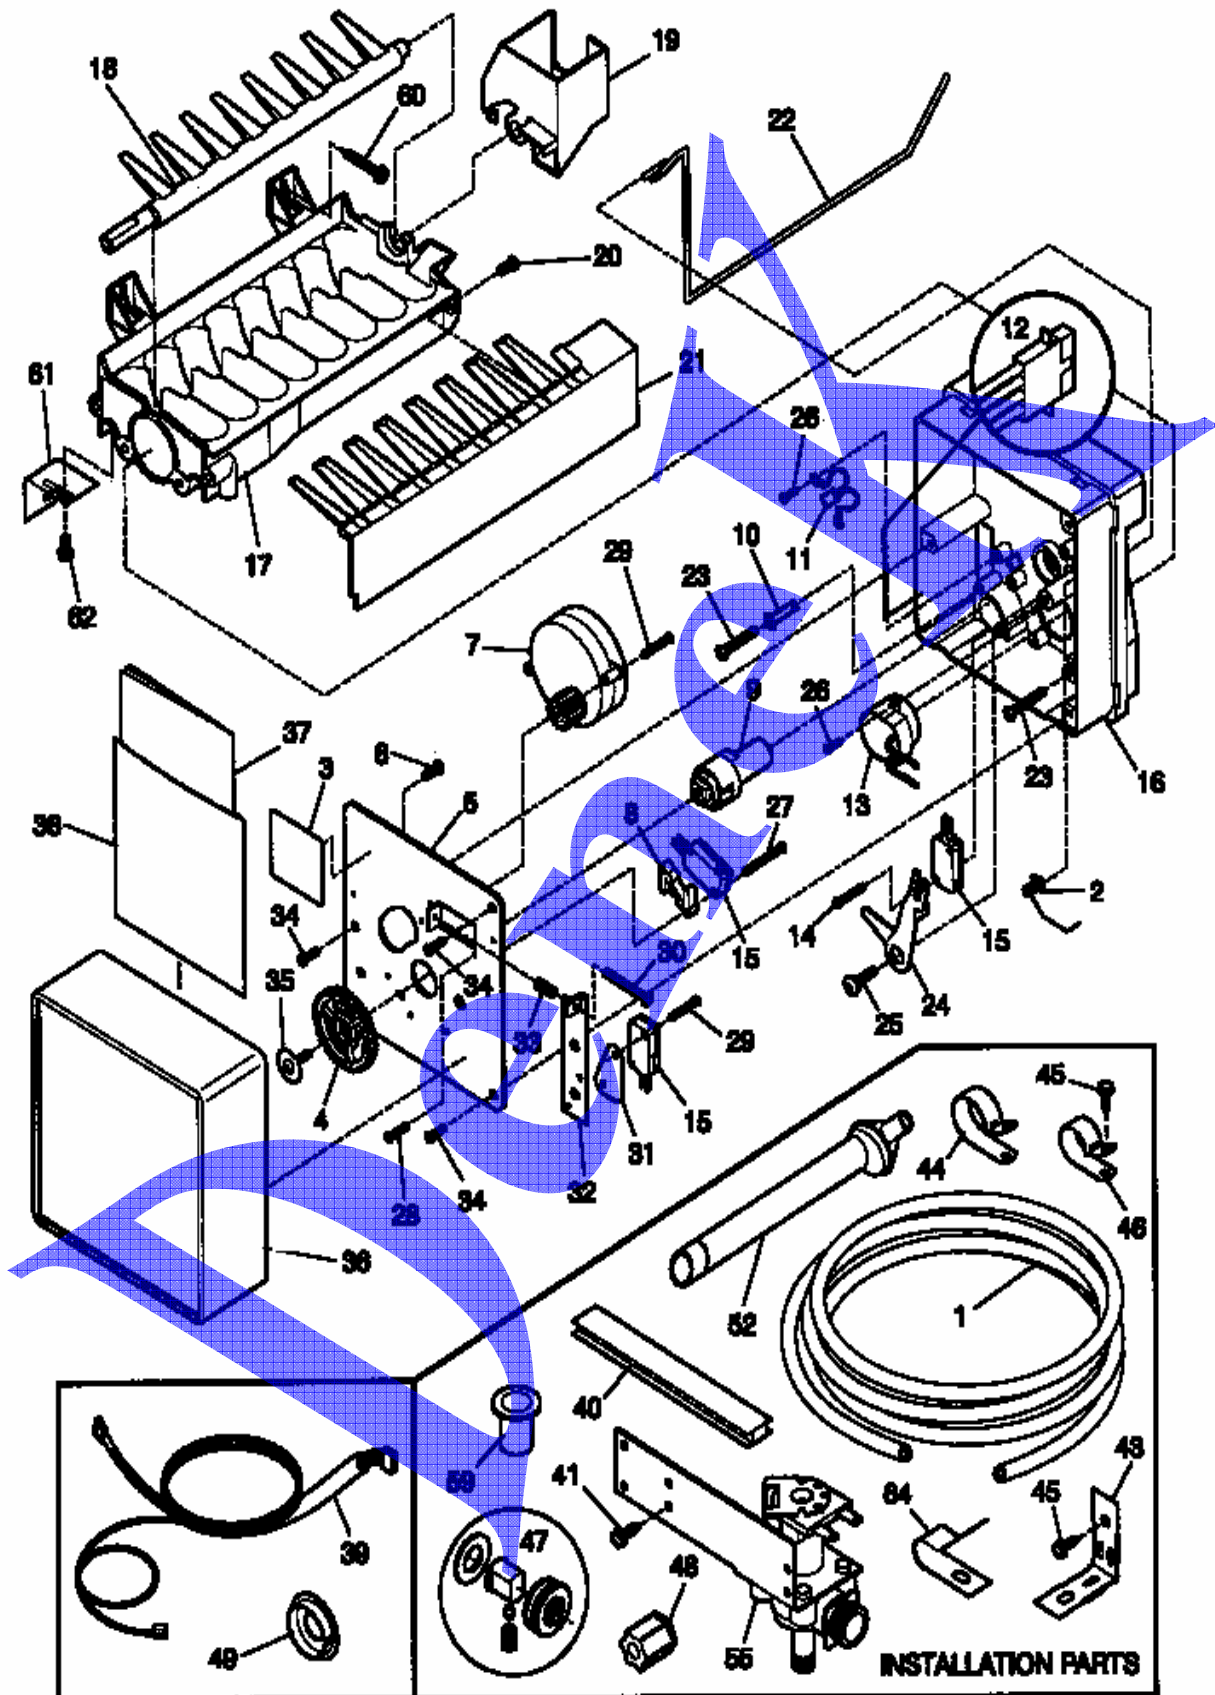

REFIRGERADOR FRIGIDAIRE MOD. FRT22IRSHB0

ICE MAKER

**REFIRGERADOR FRIGIDAIRE MOD.
FRT22IRSHBHB0**

ICE MAKER

1	5308010366	Tube -water inlet, 93" plastic, cut - to - length
2	5304420650	Spring,shut-off arm
3	3206299	Plate-i.d.-f/models frt22thab0, frt22thad0, frt22thaw0
4	5304456658	Gear-f/models frt22thab0, frt22thad0, frt22thaw0
5	3206303	Plate-mounting-f/models frt22thab0, frt22thad0, frt22thaw0
6	3206305	Screw-ground wire,8-32 x 1/4
7	3206306	Motor-ice maker-f/models frt22thab0, frt22thad0, frt22thaw0
8	5304456661	Spacer-holding sw
9	3206313	Cam-f/models frt22thab0, frt22thad0, frt22thaw0
10	3206315	Clamp-f/models frt22thab0, frt22thad0, frt22thaw0
11	3206319	Thermal cutoff assy-f/models frt22thab0, frt22thad0, frt22thaw0
12A	3206321	Connector plug, wiring harness (non-illustrated parts)
12B	3206349	Harness-wiring, internal im, with plug-f/models frt22thab0, frt22thad0, frt22thaw0
13	3206322	Thermostat assy, ice maker-f/models frt22thab0, frt22thad0, frt22thaw0
14	3206323	Screw-sw to support, #4-24 x 3/4, (2)-f/models frt22thab0, frt22thad0, frt22thaw0
15	5304456667	Switch,(3)
16	3206326	Support-f/models frt22thab0, frt22thad0, frt22thaw0
17	5303320545	Mold - ice maker , with heater, radius cube
18	5304456670	Ejector
19	3206330	Bearing & inlet-f/models frt22thab0, frt22thad0, frt22thaw0
20	3206331	Screw, #8-18 x 3/8, (2)-f/models frt22thab0, frt22thad0, frt22thaw0
21	3206332	Ice stripper-f/models frt22thab0, frt22thad0, frt22thaw0
22	5304456673	Arm,shut-off
23	3206334	Screw-sup/mold body, #8-18 x 1, (4)-f/models frt22thab0, frt22thad0, frt22thaw0
24	5304456675	Lever-arm
25	3206336	Screw-arm levrr/sprt, #8-18 x 9/16-f/models frt22thab0, frt22thad0, frt22thaw0
26	215762100	Screw-thermo/sprt,4-24 x 3/8 ,(4)
27	3206338	Screw-sw&spcr/plate, #4-40 x 1, (2)-f/models frt22thab0, frt22thad0, frt22thaw0
28	3206339	Screw-timing stop,4-40 x 3/8
29	3206340	Screw-mtr & sw/plate,4-40 x 3/4
30	3206341	Screw-timing,8-32 x 1
31	5304456680	Insulator
32	326343	Plate-valve switch-f/models frt22thab0, frt22thad0, frt22thaw0
33	3206344	Spring
34	3206345	Screw-mtg plate/sprt,8-18 x 7/16
35	3206346	Screw-gear/cam, #6-20 x 0.437-f/models frt22thab0, frt22thad0, frt22thaw0
36	3206347	Cover-complete-f/models frt22thab0, frt22thad0, frt22thaw0
37	5303320544	Date, sheet, ice maker
38	5303207445	Envelope-data sheet