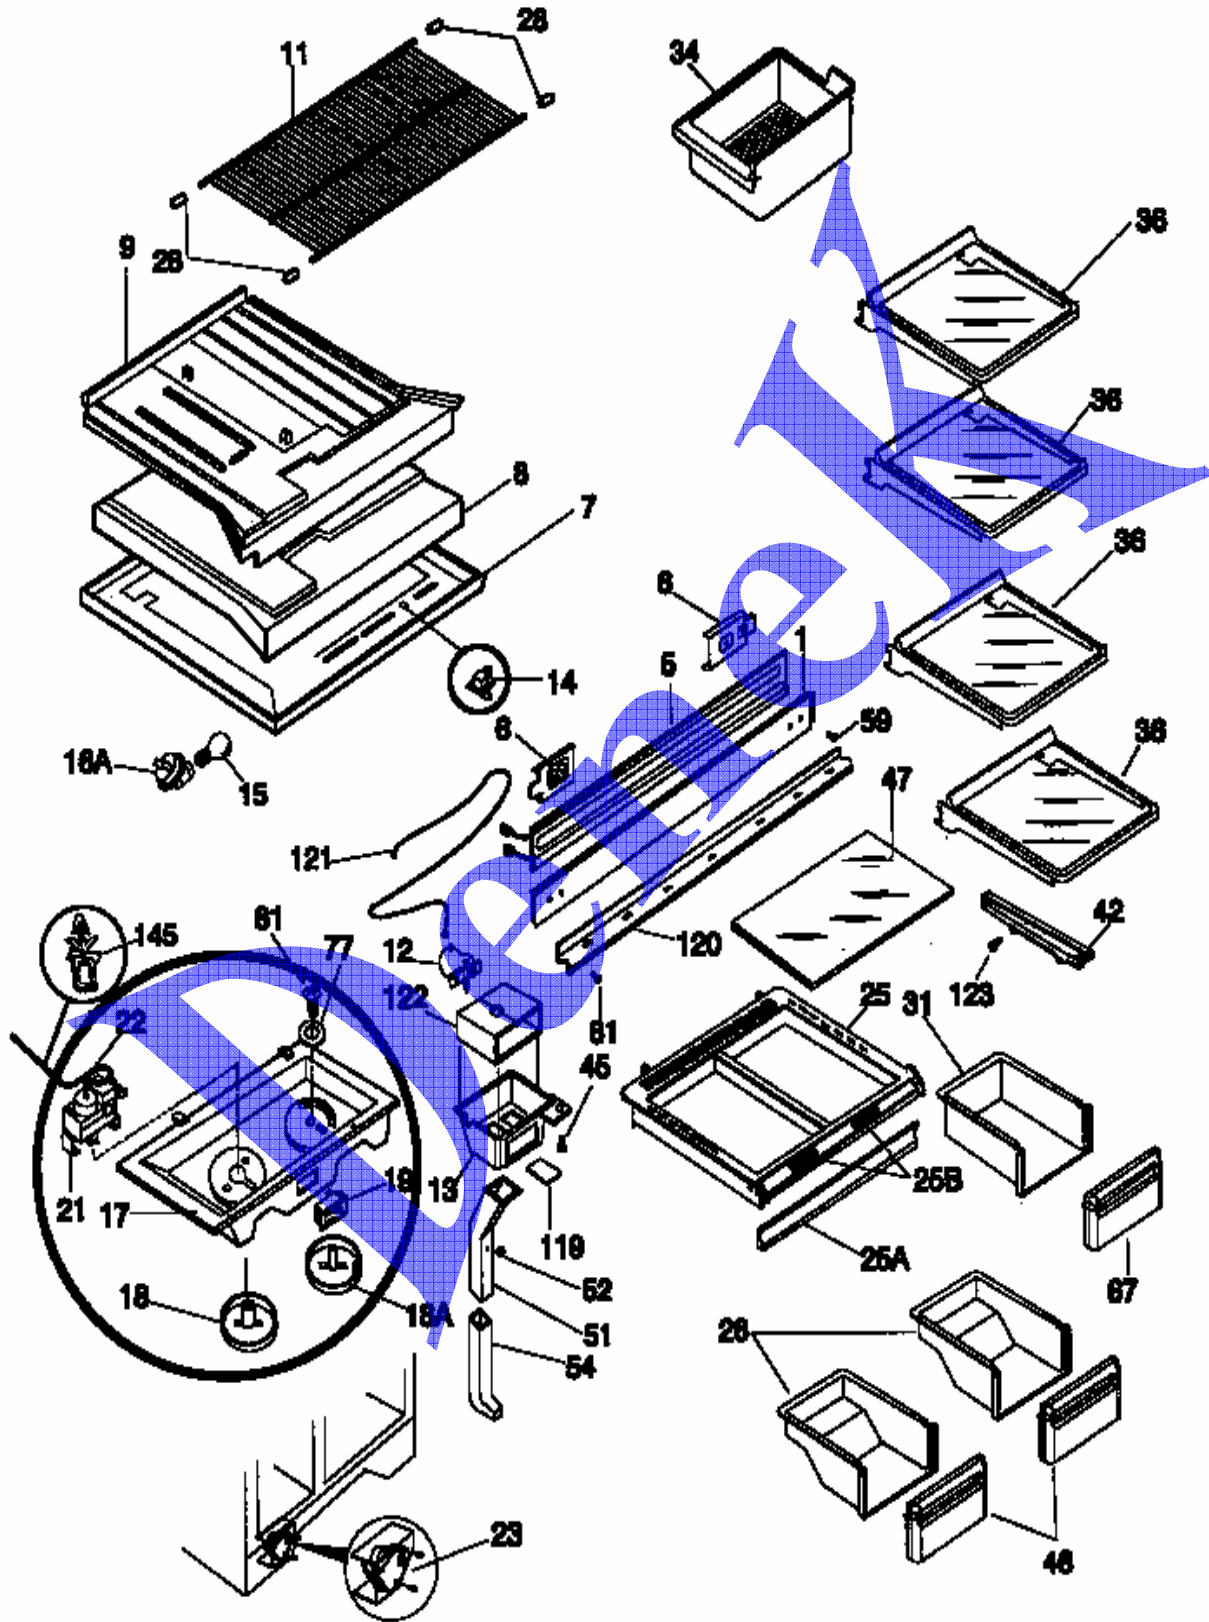

REFIRGERADOR FRIGIDAIRE MOD. FRT22IRSHBH0

CAJONES

**REFIRGERADOR FRIGIDAIRE MOD.
FRT22IRSHBHB0**

CAJONES

1	5303299280	Mullion, black-f/models frt22rhab0, frt22thab0
5	218752300	Heater-mullion
6	218845601	Tapping plate, mullion mtg, (2)
7	218907501	Top panel-refr,hasc
8	218909707	Divider,styrofoam ,w/foil tape
9	215058300	Bottom panel, freezer
11	5304409141	Shelf-freezer, with trim
12	218634902	Deflector-air, "paddle"
13	218629900	Cover-air deflector
14	5309918806	Switch-light/lamp (non-illustrated part)
15	5303001179	Light bulb/lamp, 40w (frs23kf7ab0, frs23kf7q0, frs23kf7aw0)
16	241513901	Socket-light/lamp
17	215932906	Control box
18	5304414918	Knob-temp control,(damper)
18	5304414917	Knob-temp control,refr
19	5303286905	Switch-energy saver, rocker type (non-illustrated part)
21	5304405658	Control-temperature
22	218660701	Sleeve-insulator, plastic tube, temp sensor
23	215846602	Timer-defrost
25	5303308349	· trim-crisper cover
25	5303307715	· control-humidity
25	215216649	Cover-crisper pan, with beam, trim, humid cont
26	5303292386	Pan-crisper, (2)
28	215341200	End cap-shelf, protector
31	5303304632	Pan, meat
34	5303212918	Container - ice (non-illustrated)
36	215406115	Shelf-"spill safe", fixed, teal graphics, (5)
42	215002301	Hanger - pan / tray, rh, (non-illustrated)
45	5304455651	Screw,hex wshr hd ,8-15a x .5 ,spec
46	218278403	Front-crisper pan, (2)
47	218390564	Insert-pan cover, glass, teal, graphics
51	215132801	Duct-meat keeper,upper
52	215132901	Control, damper, meat keeper duct
54	215133100	Duct - meat keeper, lower
59	218188000	Screw, pan head, 10-32 x 0.625, hinge/ mullion, thread forming
67	218278701	Front-meat pan
77	5303001216	Washer-nylon 3/16 x 5/8 od (7) (non-illustrated)
81	5304455650	Screw,hex wshr hd ,8-15a x 0.625 ,low profile