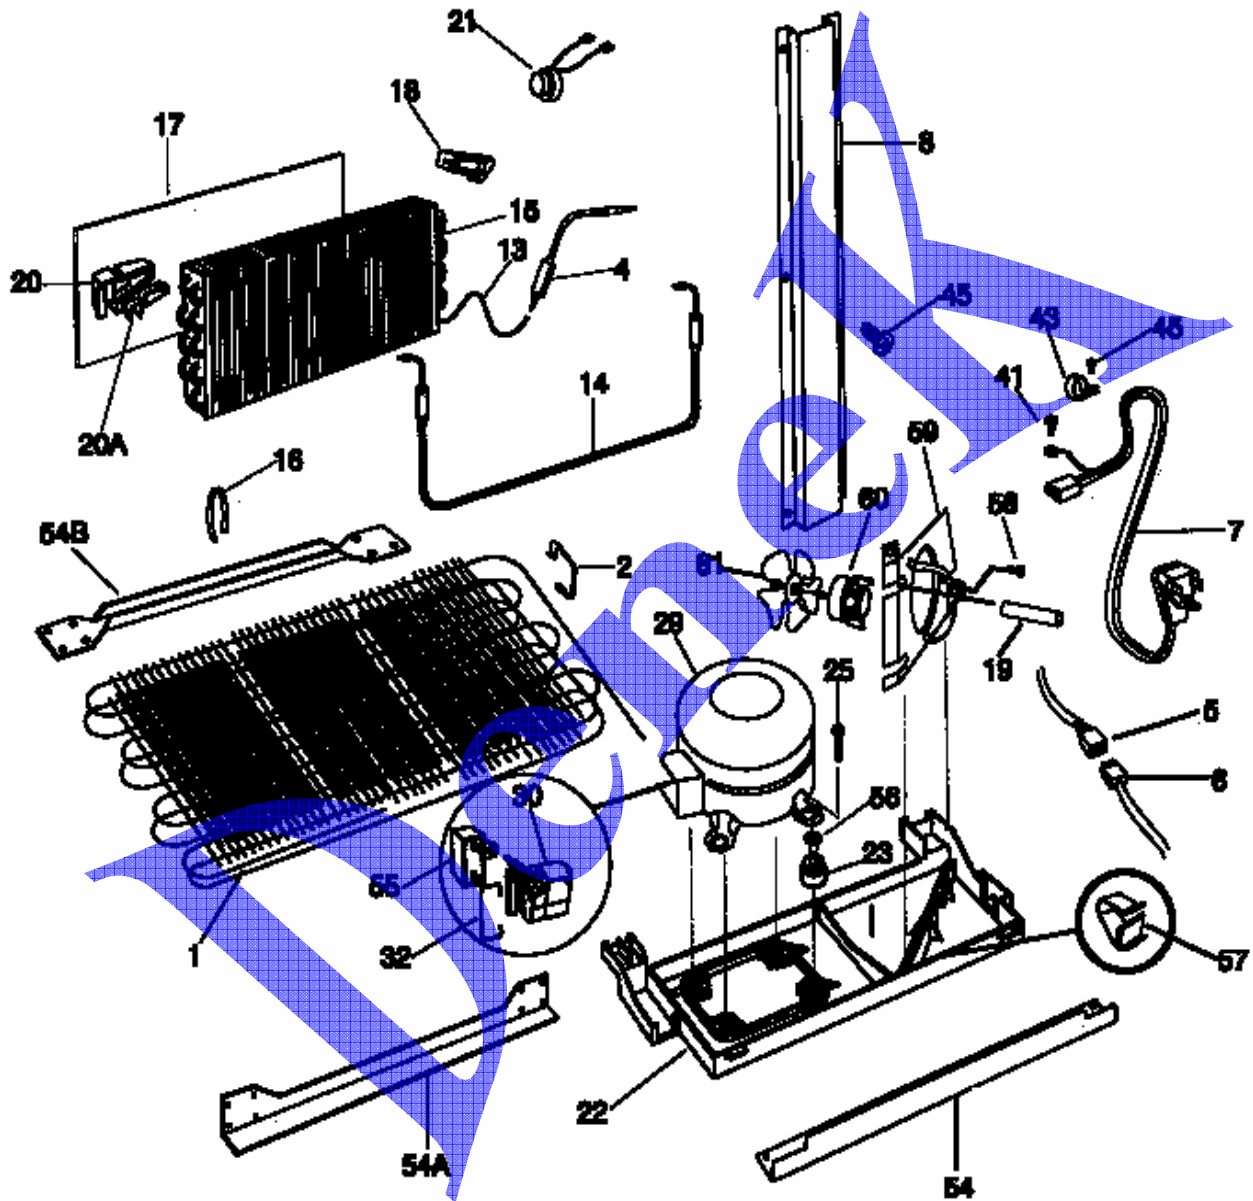

REFIRGERADOR FRIGIDAIRE MOD. FRT22IRSHBHB0

SISTEMA

**REFIRGERADOR FRIGIDAIRE MOD.
FRT22IRSHBHB0**

SISTEMA

1	5304439515	Condenser
2	5303289029	Clip, condenser mounting, (4)
4	5303305677	Drier-filter,r134a system
5	218671800	Wiring harness, main
6	215633901	Harness, wiring, machine compt
7	215459201	Cord - electric power
8	218803400	Cover - wiring
13	218168602	Heat exchanger, suction line
14	5317842502	Heater, defrost (functional part)
15	5303321220	Evaporator
16	5308000110	Strap - evaporator/heater, aluminum (2)
17	5316651102	Insulator - evaporator, plastic
18	5303292407	Insulation block,rh
19	218631200	Tube,rubber
20	5303292406	Insulation block,lh
20	5303292405	Insulation plug,lh
21	5303917954	Thermostat-defrost
22	218811100	Base-compressor mtg,(drain pan)
23	218513300	Grommet-compressor mounting, (4)
25	218773500	Screw-compressor mtg, hex washer head, 10 b x 1 1/4 prod
29	5304443725	Compressor,r134a ,w/o electricals
30	216649300	Starter-ptc
32	218888601	Clamp, elec cont mtg, compressor
41	5308000039	Screw, hex washer head, 8-32 ca x 0.500, (7), serrated head
43	5303001199	Clamp-service cord,strain relief ,galv steel
45	5304455651	Screw,hex wshr hd ,8-15a x .5 ,spec
54	5303289311	Rail, compressor, support
54	5303289292	Rail-cabinet base,front
54	5303289027	Rail-cabinet base,rear
55	218909902	Capacitor-run, 180 vac, 20 micofarad
56	218769300	Insert-compressor mtg used on production after 8/1/97.
57	218247300	Clip - wiring harness
58	215004600	Screw, condenser fan motor, hex serrated washer head, #8-36 x
59	5303289031	Shroud, condensor fan motor
60	215501901	Motor - condenser fan
61	533289032	Blade, condenser fan