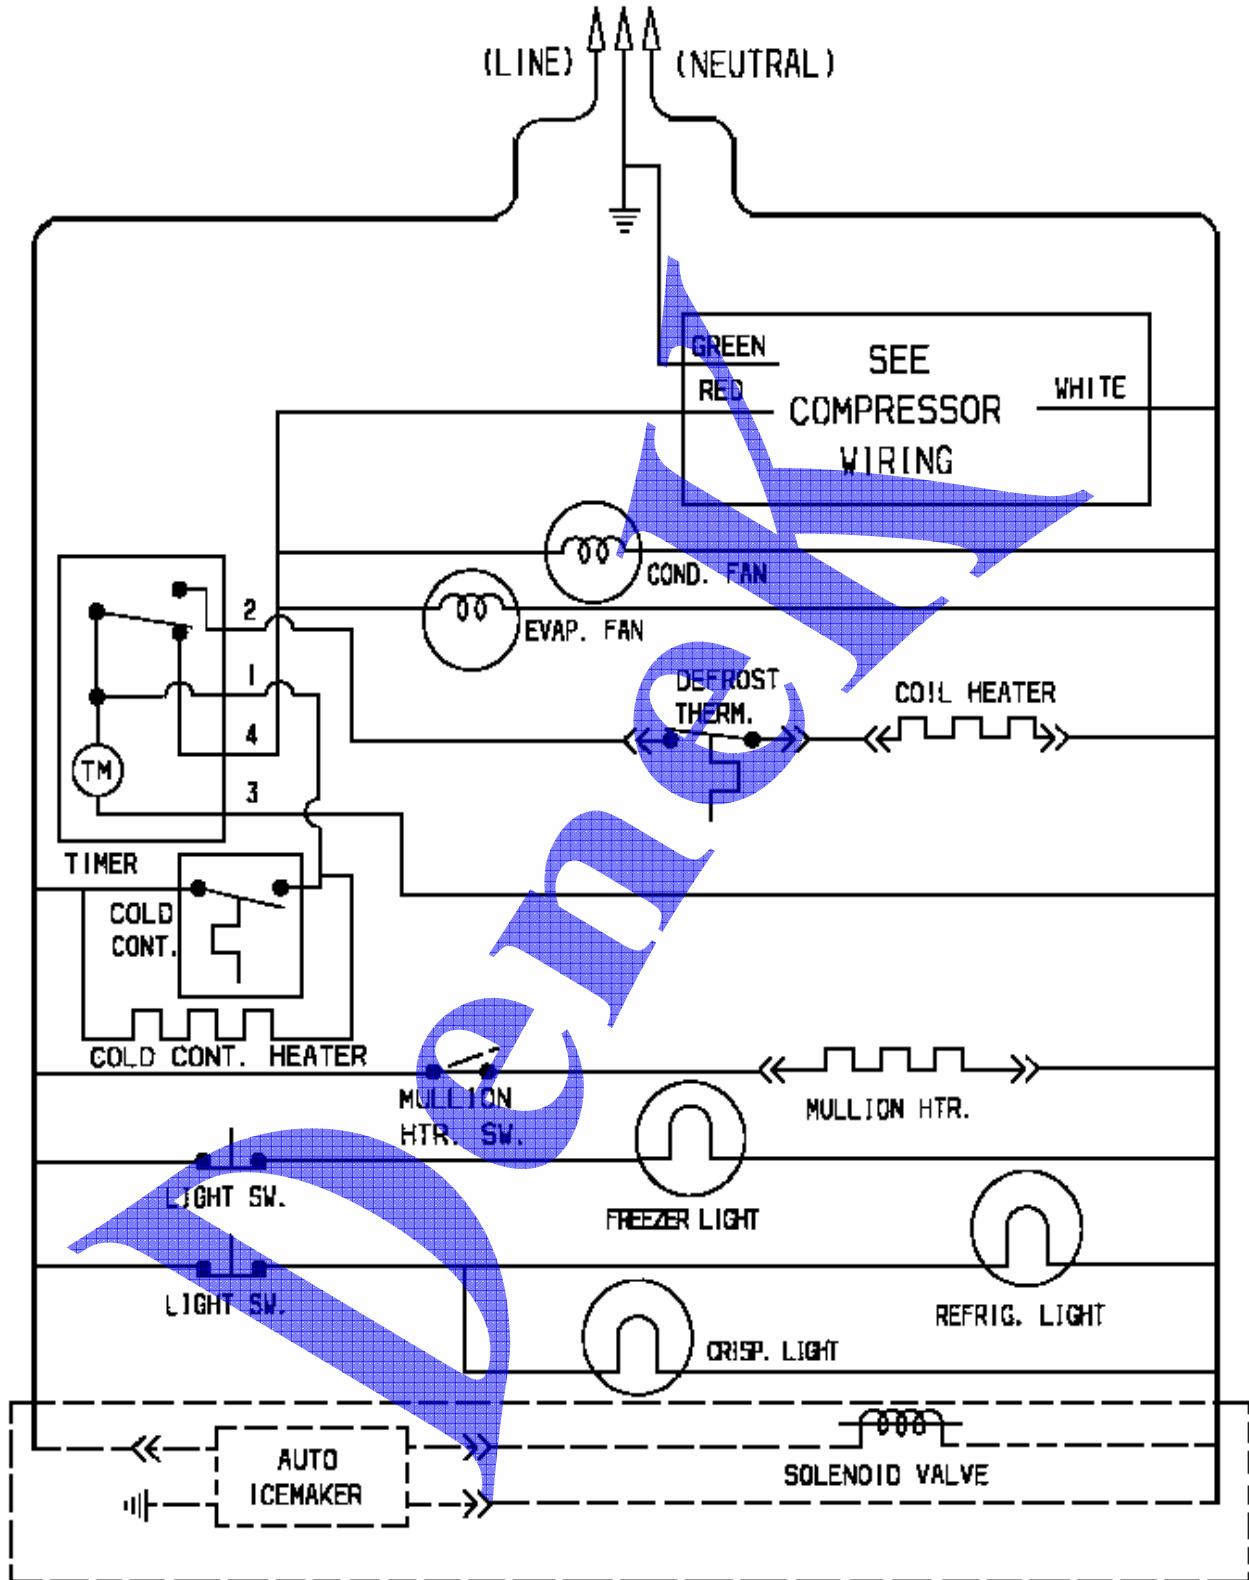

39	5303289065	Harness-wirng, im to refr-f/models frt22thab0, frt22thad0, frt22thaw0
40	5305877995	Strip - sealing
41	5308000039	Screw, hex washer head, 8-32 ca x 0.500, (7), serranted head
43	5303001199	Clamp-wiring harness, galv steel, strain relief (non illustrated)
44	5308000133	Clamp, nylon-f/models frt22thab0, frt22thad0, frt22thaw0
45	5304455651	Screw,hex wshr hd ,8-15a x .5 ,spec
46	5303001193	Clamp-inlet tube, metal-f/models frt22thab0, frt22thad0, frt22thaw0
47	5308000205	Adapter-water supply, straight
48	218731600	Nut,7/16 x 20 ,nylon
49	5303001147	Plug - rear panel & coil cover (2)
52	218947201	Tube-fill
55	218720400	Valve-water,single solenoid,5
59	5303001191	Sleeve-tube insert-f/models frt22thab0, frt22thad0, frt22thaw0
60	5303207328	Screw, hex washer head, #8-15(a) x 1 cial (non illustrated)
61	218721500	Bracket - leveling, ice maker
62	241690701	Screw-im mtg brkt,hex hd ,#8-32 x 3/8
64	5304455846	Clamp-copper tube,steel

REFIRGERADOR FRIGIDAIRE MOD. FRT22IRSHBHB0

DIAGRAMA ELECTRICO