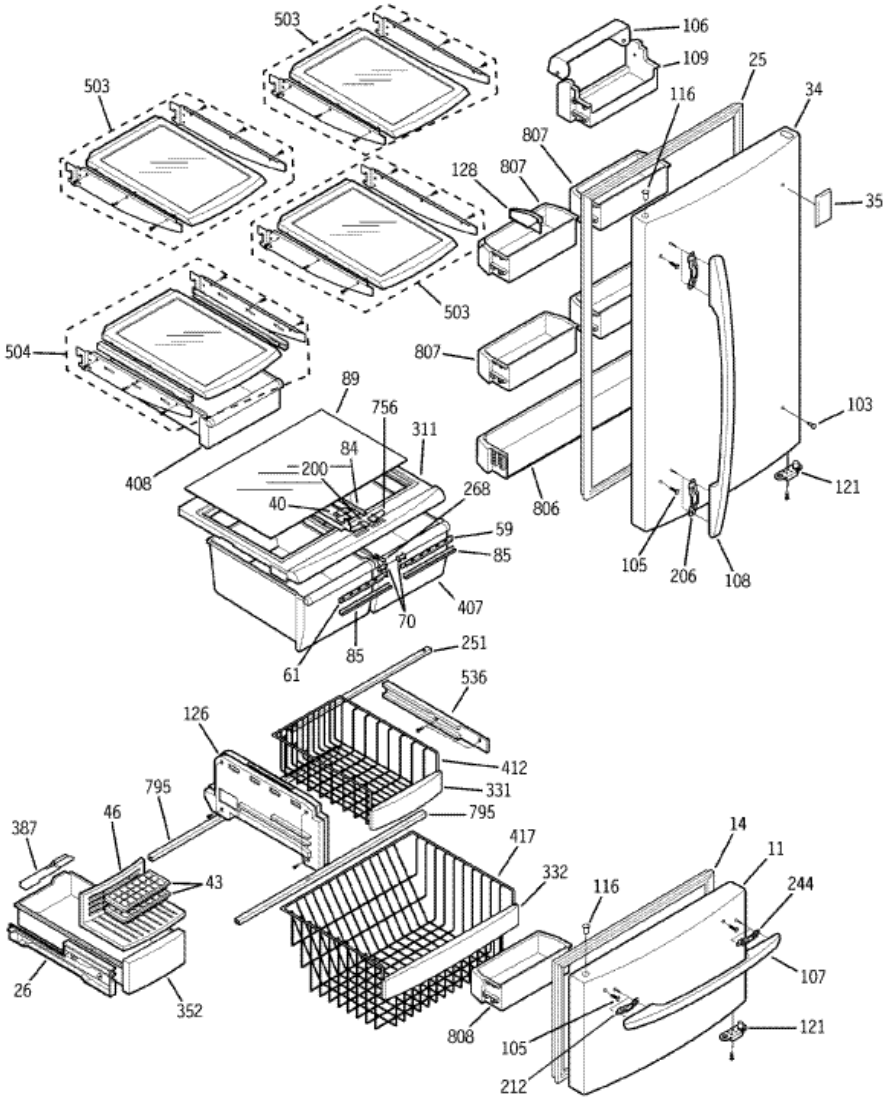

GBS20KBABB PUERTAS

GBS20KBPABB PUERTAS

11	WR78X10949	DOOR ASM FZR (S/P)
11	WR78X10948	DOOR ASM FZR (S/P)
11	WR78X10947	DOOR ASM FZ (S/P)
14	WR14X10181	GASKET ASM,FZ (S/P)
14	WR14X10179	GASKET ASM,FZ (S/P)
25	WR14X10180	GASKET ASM,FF (S/P)
25	WR14X10182	GASKET ASM,FF (S/P)
26	WR17X11585	GUIDE,RAIL(ICE)BIN (S/P)
34	WR78X10934	DOOR ASM FF (S/P)
34	WR78X10938	DOOR ASM FF (S/P)
34	WR78X10936	DOOR ASM FF (S/P)
35	WR04X10139	NAME PLATE (S/P)
40	WR02X11684	GUIDE RAIL(MIDDLE T/V) (S/P)
43	WR30X10049	TRAY, ICE (S/P)
46	WR30X10050	SHELF ICE TRAY (S/P)
59	WR02X11673	LINK,HUMIDITY(L) (S/P)
61	WR02X11674	LINK,HUMIDITY(R) (S/P)
70	WR02X11701	RAIL SLIDE(C) (S/P)
84	WR14X10176	MIDDLE GASKET (S/P)
85	WR14X10178	FRONT GASKET (S/P)
89	WR32X10468	LOWER PAN (S/P)
103	WR02X11750	PLUG BUTTON - WW (S/P)
103	WR02X11751	PLUB BUTTON - BISQUE (S/P)
103	WR02X11752	PLUG BUTTON - BLACK (S/P)
105	WR01X10446	BOLT-DOOR HNDL (S/P)
106	WR02X11706	DAIRY DOOR CVR (S/P)
107	WR12X10678	HANDLE,FZR DOOR (S/P)
107	WR12X10672	HANDLE,FZR DOOR (S/P)
107	WR12X10676	HANDLE,FZR DOOR (S/P)
108	WR12X10671	HANDLE,FF DOOR (S/P)
108	WR12X10675	HANDLE,FF DOOR (S/P)
108	WR12X10677	HANDLE,FF DOOR (S/P)
109	WR71X10549	DAIRY BIN (S/P)