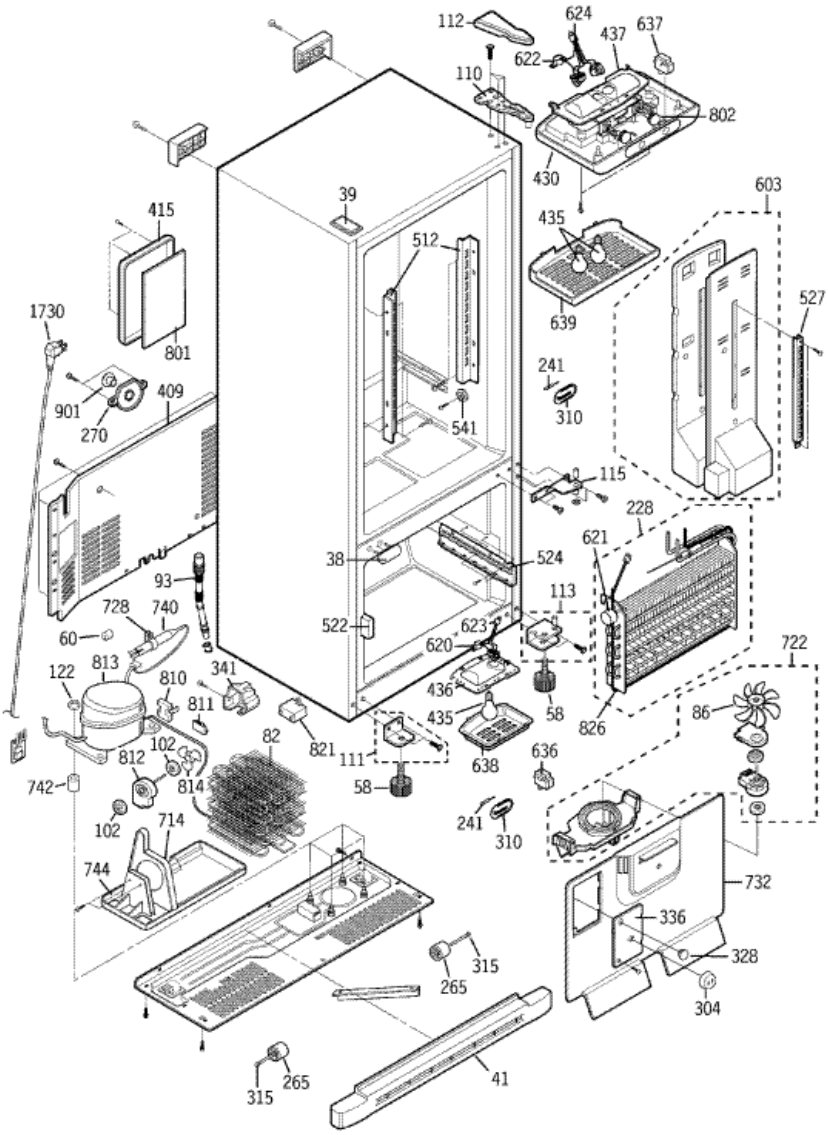

116	WR02X11788	PLUG BUTTON (S/P)
121	WR02X11720	STOPPER,DOOR (S/P)
121	WR02X11675	STOPPER,DOOR (S/P)
121	WR02X11718	STOPPER,DOOR (S/P)
126	WR02X11728	GUIDE ASSEMBLY,RAIL (S/P)
128	WR02X11680	SNUGGER (S/P)
200	WR02X11689	SHUTTER SLIDE (S/P)
206	WR02X11679	BRACKET,HANDLE FF (S/P)
212	WR02X11678	BRACKET,HANDLE FZR(L) (S/P)
244	WR02X11677	BRACKET,HANDLE FZR(R) (S/P)
251	WR02X11707	SUPPORTOR COVER T/V (S/P)
268	WR02X11671	ADJUSTER (S/P)
311	WR72X10153	FRAME LOWER PAN (S/P)
331	WR12X10673	FZR BSKT UPPER HANDLE (S/P)
332	WR12X10674	FZR BSKT W/TRIM (S/P)
352	WR30X10052	ICE BIN (S/P)
387	WR02X11662	COVER ICE BIN (S/P)
407	WR32X10469	VEG PAN (S/P)
408	WR32X10470	TRAY ASSEMBLY,SNACK (S/P)
412	WR21X10087	FZR BSKT UPPER (S/P)
417	WR21X10086	FZR BASKET (S/P)
503	WR71X10575	SHELF ASSEMBLY (S/P)
504	WR71X10576	SHELF ASSEMBLY (S/P)
536	WR02X11727	GUIDE,RAIL-R(F/U) (S/P)
756	WR02X11688	SHUTTER SLIDE (S/P)
795	WR30X10053	SUPPORTOR,DIVIDER (S/P)
806	WR71X10551	BASKET,DOOR (S/P)
807	WR71X10550	BASKET,DOOR (S/P)
808	WR71X10552	BASKET DOOR,F (S/P)

GBS20KBPABB GABINETE