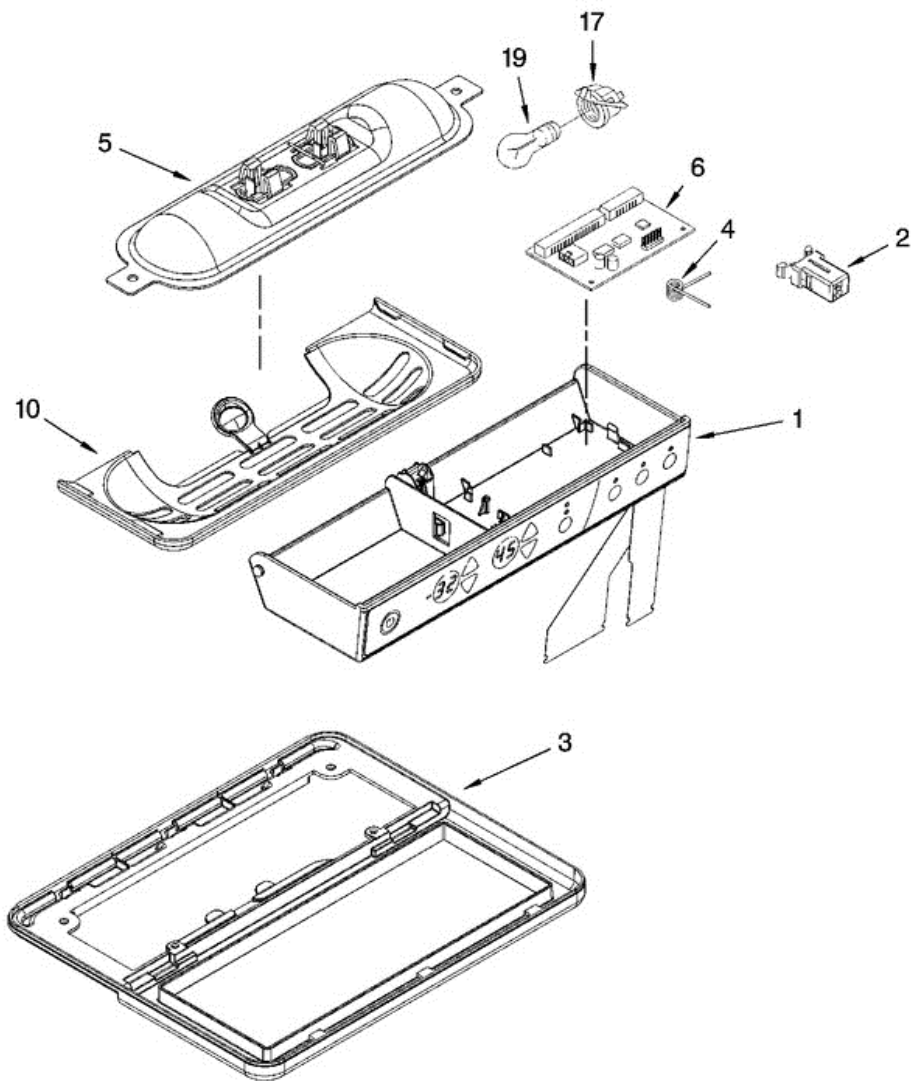

GC3PHEXNS00 CONTROL