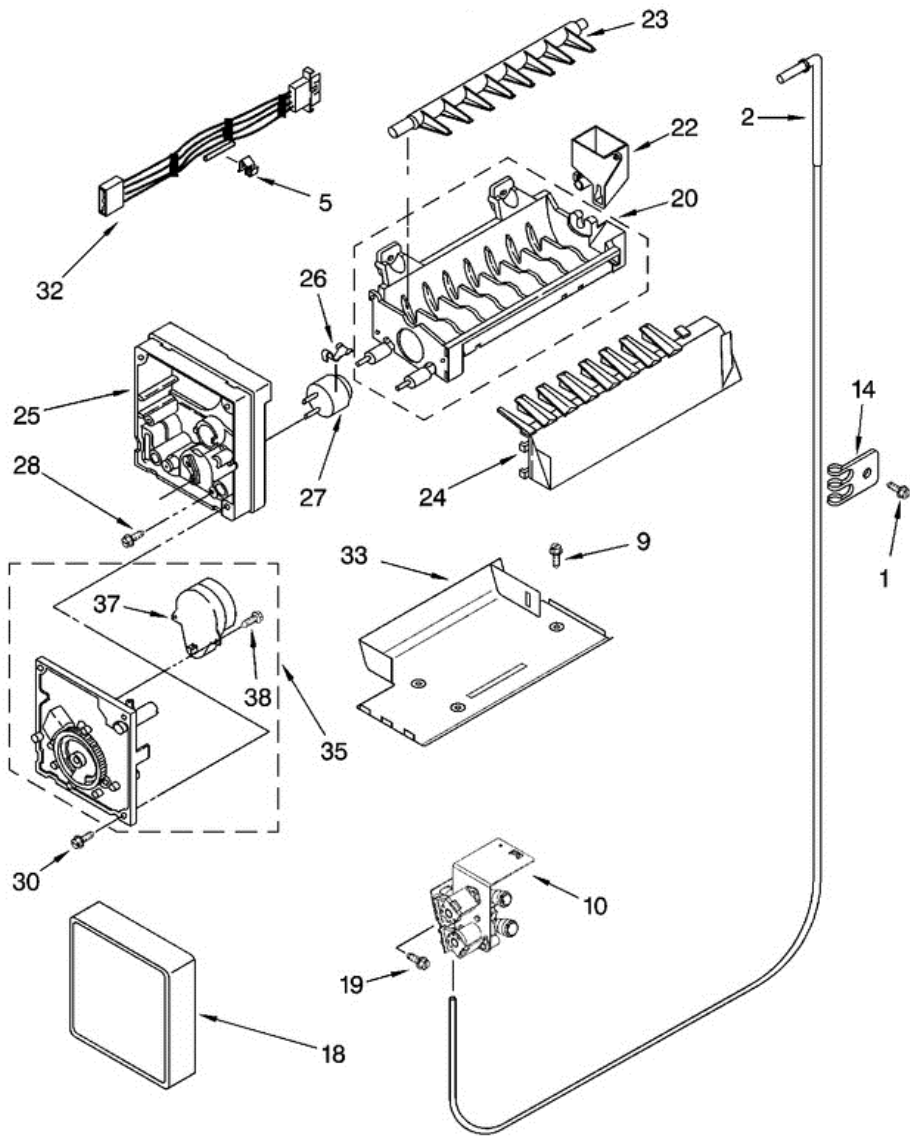

39	4387558	GROMMET (4) (SERVICE)
41	2223394	EXTENSION, AIR BAFFLE
42	2155547	CLIP, HEAT SHIELD
45	2187737	UNIT HARNESS
63		REFRIGERANT CHARGE 6.00 OZ. (R-134A)
63	2209709	CONNECTOR, WATER TUBE
63	876764	VALVE, ACCESS (3/16``)
63	978025	VALVE, ACCESS (1/4``)
63	978026	VALVE, ACCESS (5/16``)
63	978027	VALVE, ACCESS (3/8``)
63	978028	VALVE, ACCESS (1/2``)
63	978029	VALVE, ACCESS (5/8``)
63	978030	VALVE, ACCESS (3/4``)

GC3PHEXNS00 ICE MAKER