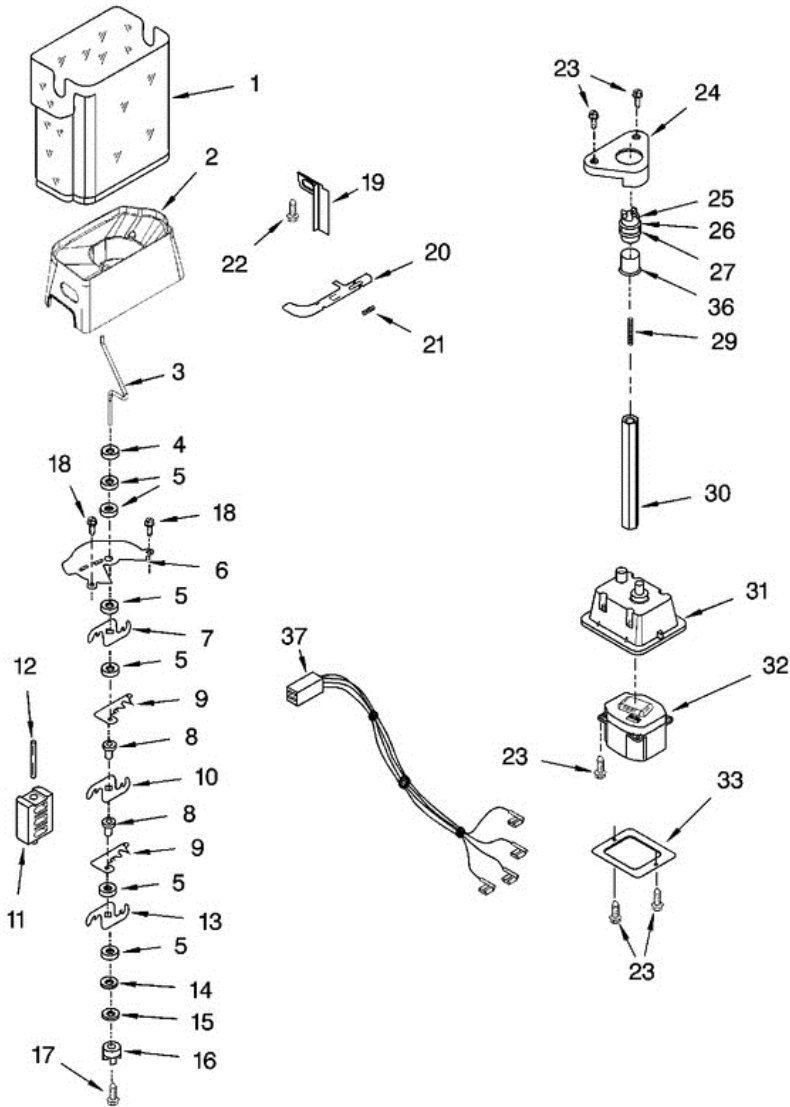

38	2255114	P.C. BOARD, RECEIVER
39	2198643	LENS
40	2198589	LIGHT SHIELD
41	2212340	LIGHT LENS
42	2198641	BRACKET, ICEMAKER COVER
43	2155597	SOCKET, LIGHT
44	3400893	SCREW
45	2198609	LADDER (LEFT SIDE)
45	2198610	LADDER (RIGHT SIDE)
46	2306901	SHIELD, WIRING

GC3PHEXNS00 MOTOR & ICE CONTAINER