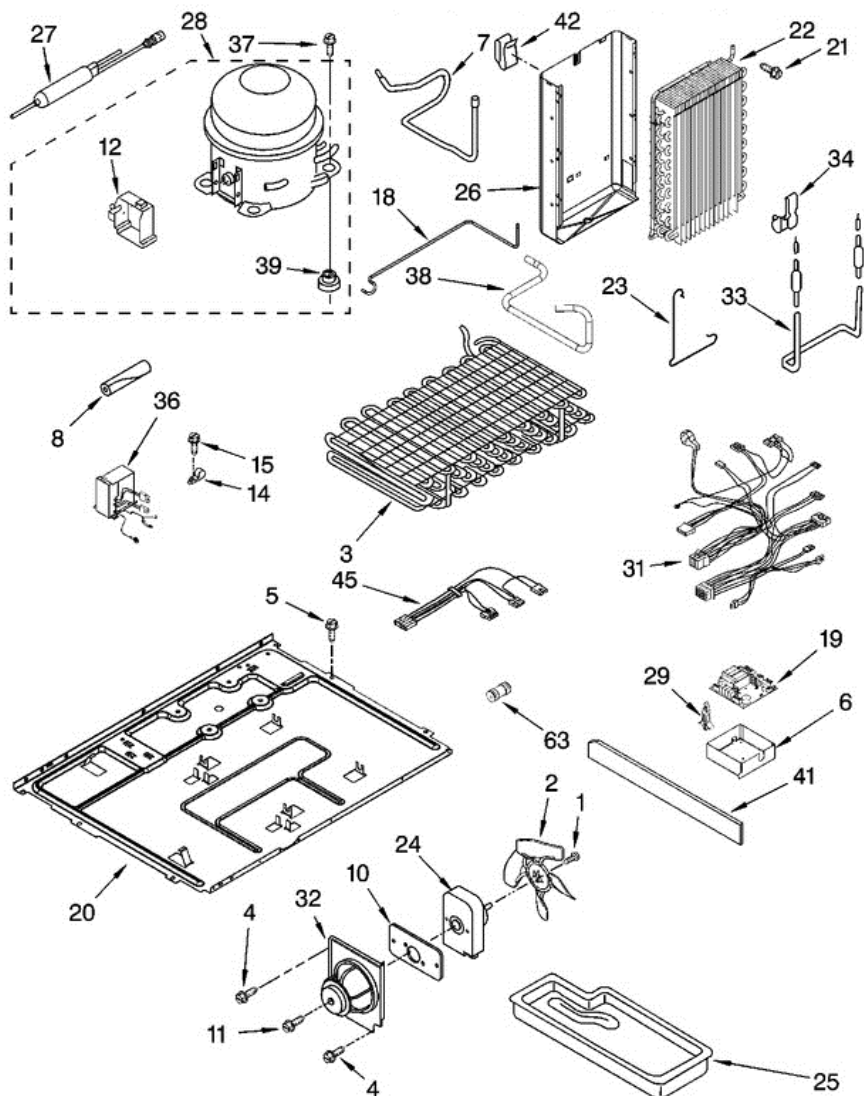

GC3PHEXNS00 CONTROL

GC3PHEXNS00 CONTROL

1	2306990	CONTROL BOX (INCLUDES 6)
2	2223877	LATCH
3	2306952	TRIM, CONTROL BOX
4	2223512	SPRING, TORSION
5	2223882	HEAT SHIELD ASM
6	2307037	CONTROL BOARD ASM
10	2223506	LIGHT LENS, CONTROL BOX
17	2223857	LIGHT SOCKET
19	2223678	LIGHT BULB

Distribuidor Autorizado

SurteRápido.com

Venta de Refacciones
Electrodomesticas

GC3PHEXNS00 UNIT

GC3PHEXNS00 UNIT

1	777070	SCREW
2	2225834	FAN, BLADE
3	2223315	CONDENSER ASSEMBLY
4	8281197	SCREW
5	3400524	SCREW (6)
6	2223703	HOUSING, CONTROL BOARD
7	2223351	TUBE SUCTION
8	2161302	SLEEVE
10	2301979	PLATE, MOUNTING
11	8281196	SCREW
12	2215676	COVER, TERMINAL
14	2185788	CLAMP, CABLE
15	488649	SCREW
18	2223353	TUBE, CONDENSER TO HEAT LOOP
19	2307028	ELECTRONIC CONTROL
20	2306932	BASEPLATE
21	489478	SCREW
22	2188823	EVAPORATOR
23	2161324	CLAMP
24	2188729	FAN, MOTOR
25	2223398	TRAY, EVAPORATOR
26	2224022	HEAT SHIELD
27	2199167	DRIER
28	2223801	COMPRESSOR (INCLUDES ITEMS 12 & 39)
29	2223800	SPACER (5)
31	2187849	HARNESS, MAIN CONTROL
32	2224024	FAN, MOTOR BRACKET
33	2210737	HEATER, DEFROST
34	2304287	CLIP
36	2306957	INVERTER BOX
37	489473	SCREW
38	2223352	TUBE, DISCHARGE
39	2183042	GROMMET (4) (PRODUCTION)