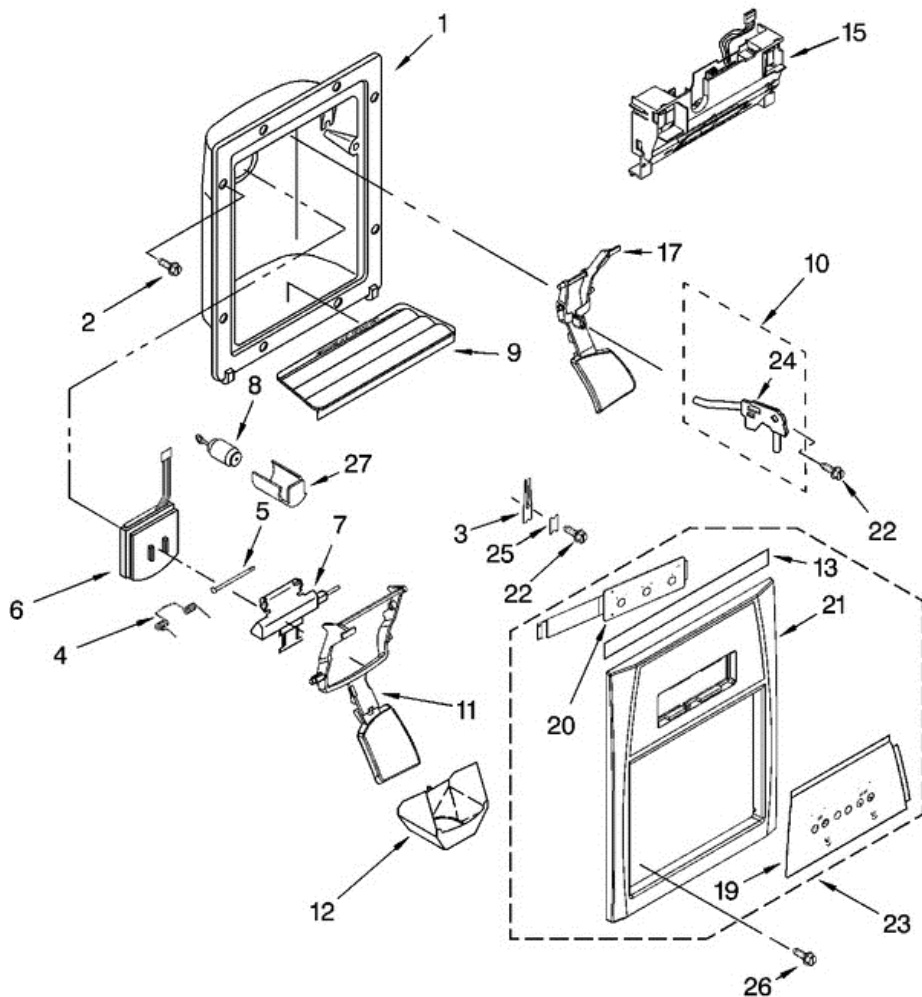

Distribuidor Autorizado

SurteRápido.com

Venta de Refacciones
Electrodomesticas

GC3PHEXNS00 DISPENSER FRONT