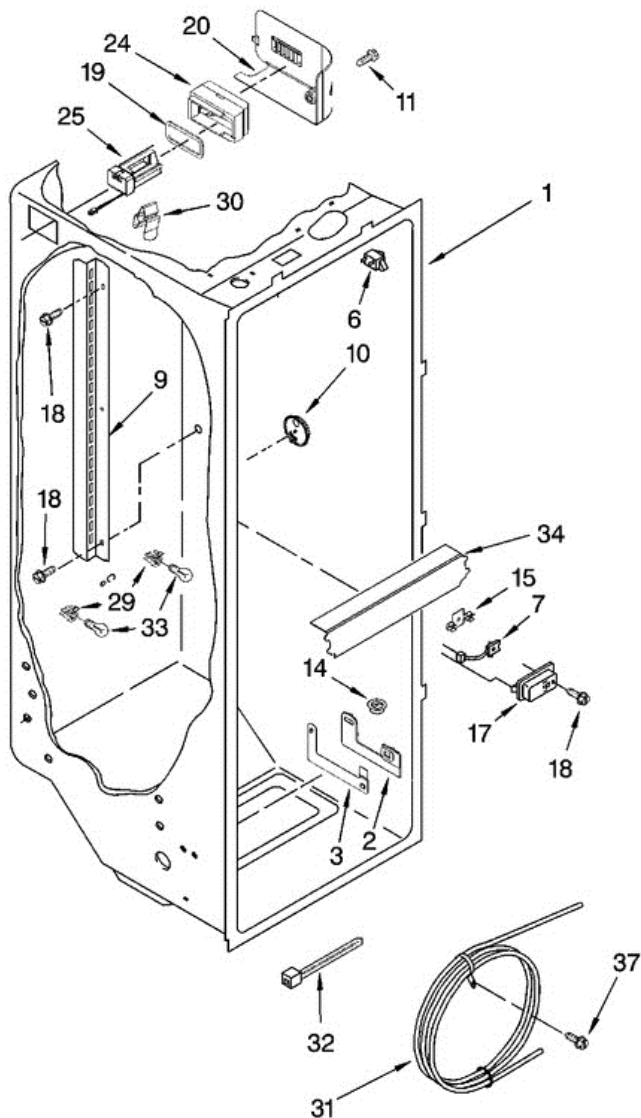

26	2260503B	BUTTON, WATER FILTER (BLACK)
26	2260503T	BUTTON, WATER FILTER (BISCUIT)
26	2260503W	BUTTON, WATER FILTER (WHITE)
27	2260526	HOUSING, WATER FILTER
28	4396710	WATER FILTER
29	2223387	PIN, ROLLER (4)
30	2260518B	CAP, WATER FILTER (BLACK)
30	2260518T	CAP, WATER FILTER (BISCUIT)
30	2260518W	CAP, WATER FILTER (WHITE)
31	N/A	CABINET (NOT A SERVICEABLE PART)
35	3400858	SCREW
36	2224020	TUBE, FILTER OUTLET
37	2305536	TUBE, FILTER INLET

GC3PHEXNS00 REFRIGERATOR LINER