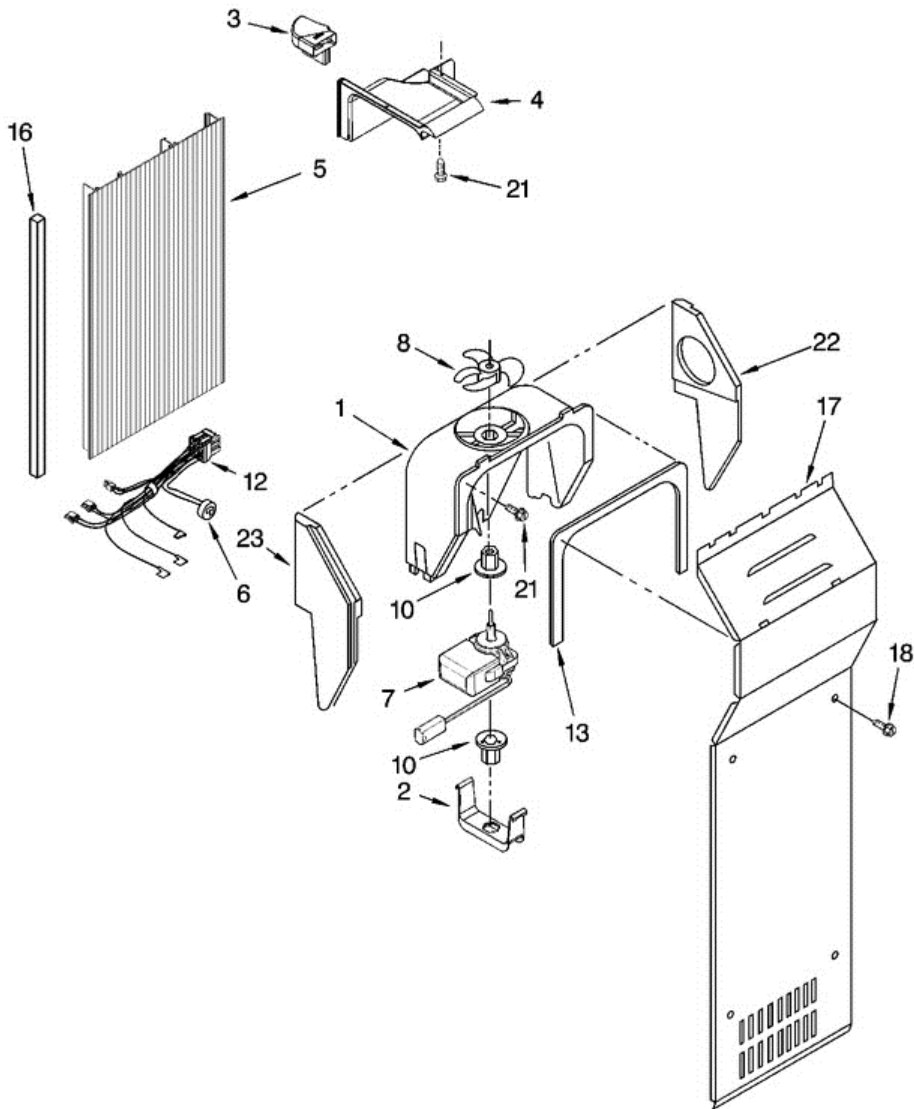

GC3PHEXNS00 AIR FLOW