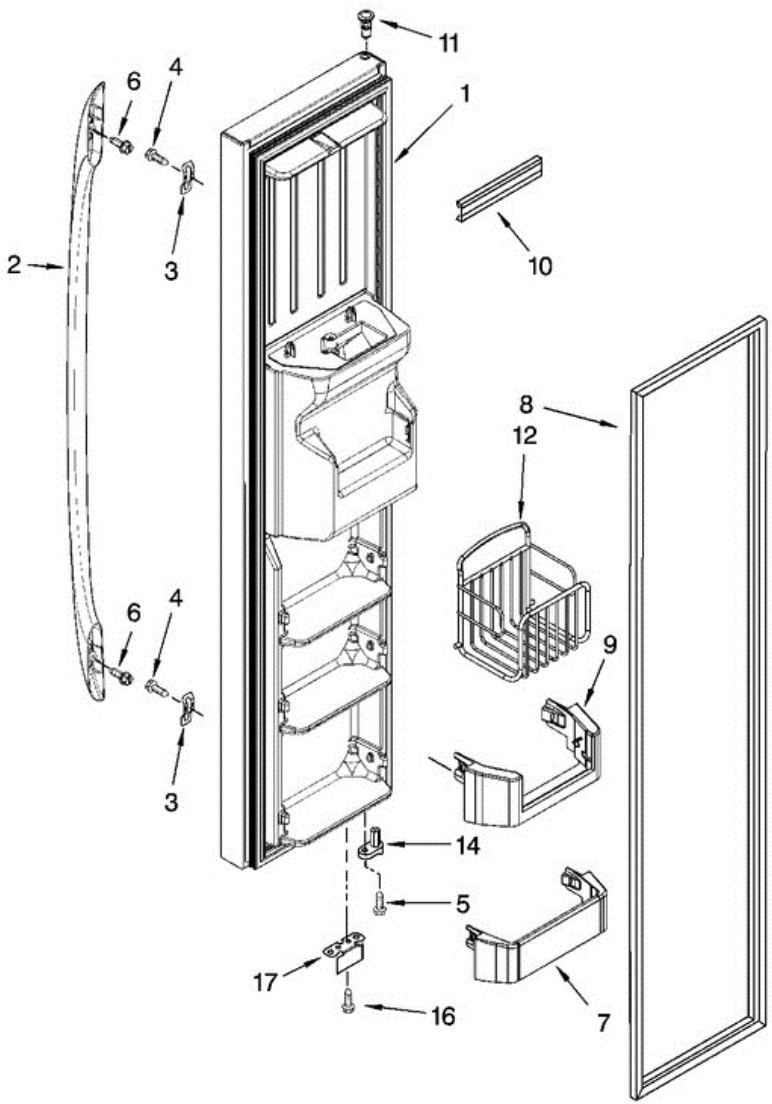

GC3PHEXNS00 FREEZER DOOR