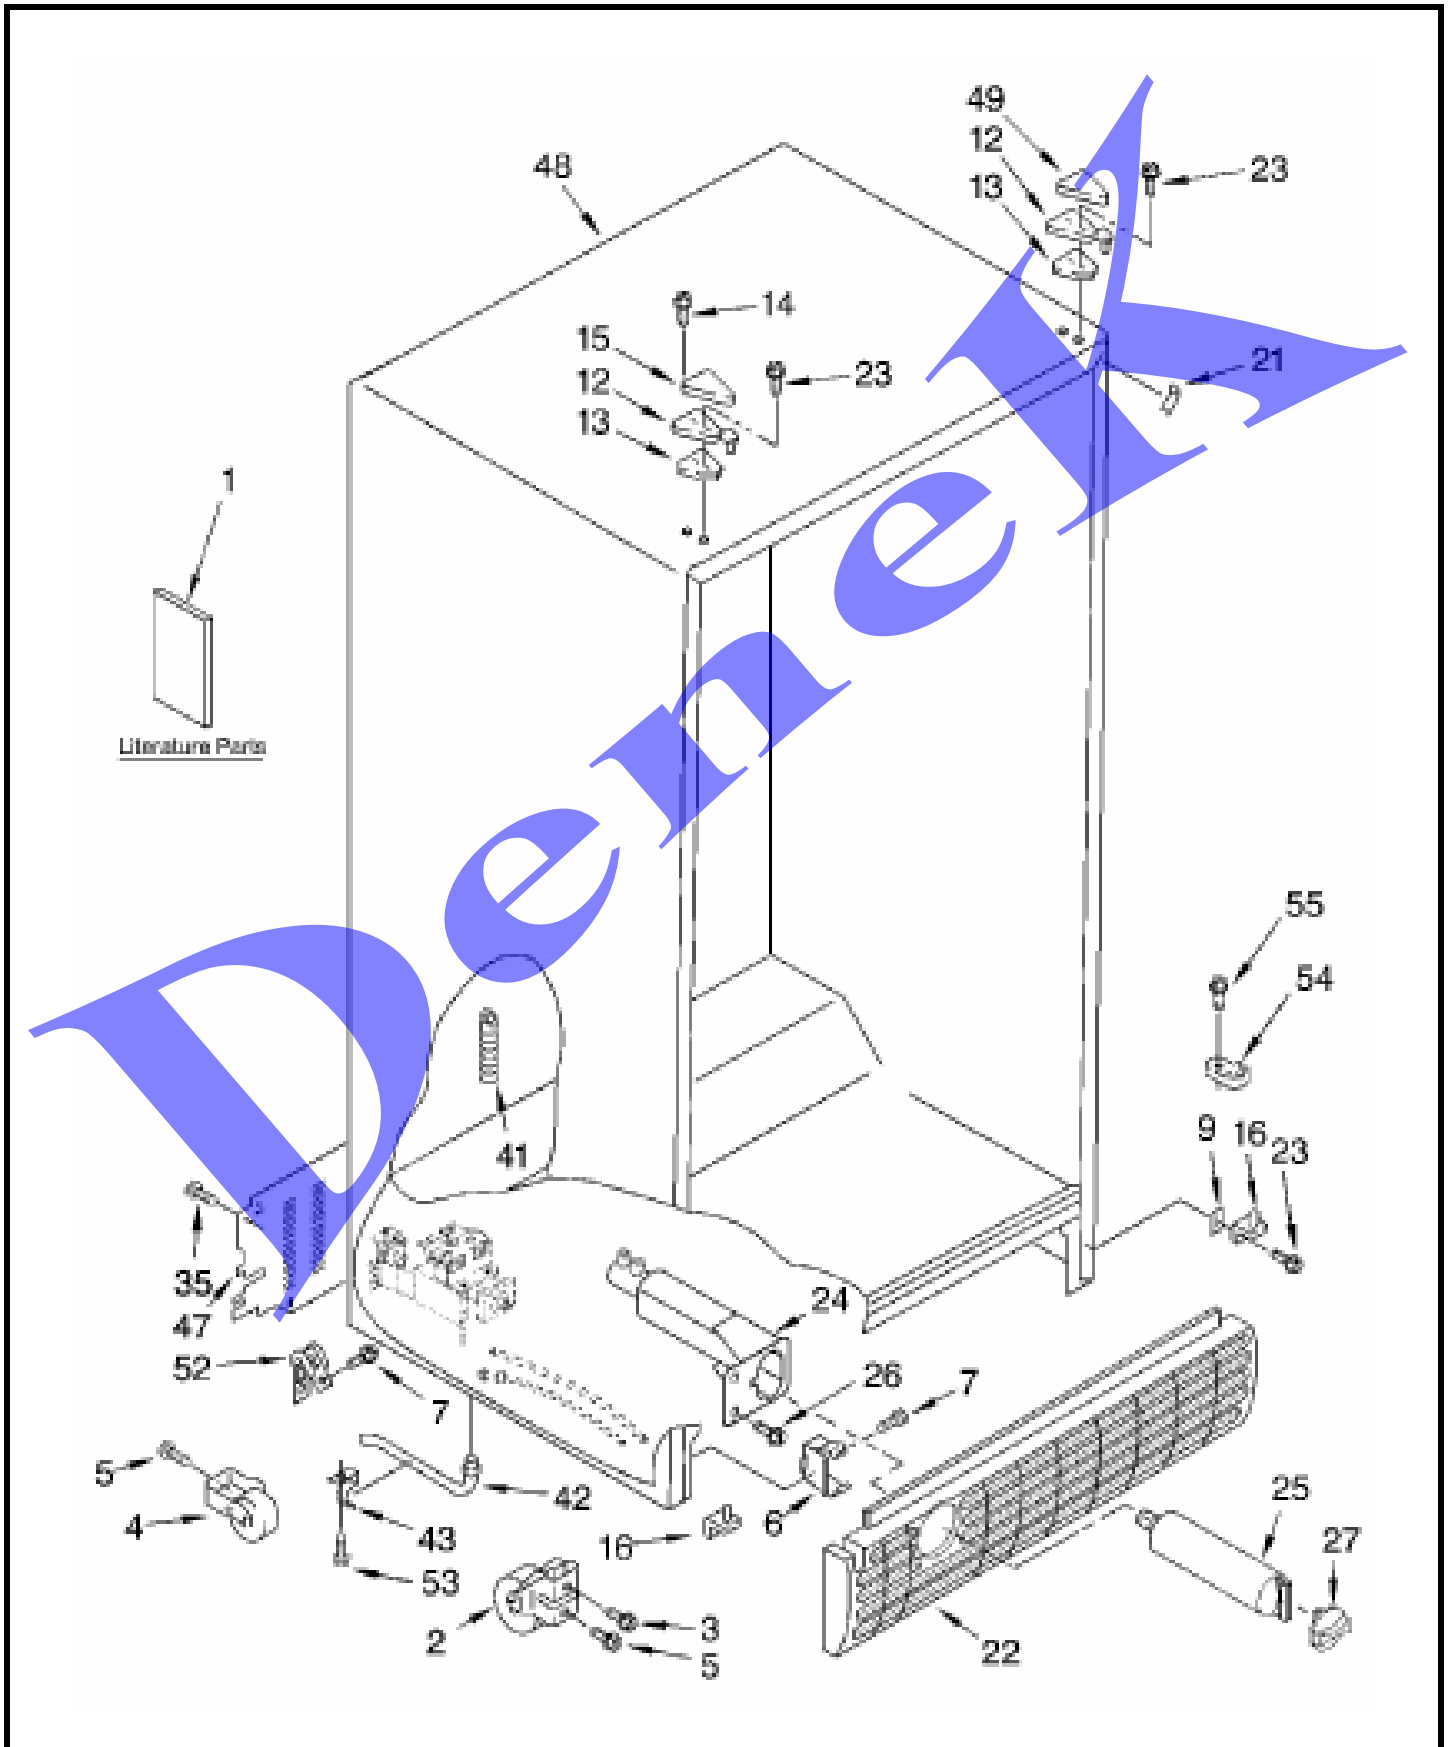

WHIRLPOOL GD25DFXW02

CABINET

WHIRLPOOL GD25DFXFW02

CABINET

1	LIT2205958	LITERATURE PARTS (Owner`s Manual)
2	2174748	Front Roller (2)
3	3400517	Screw
4	2196236	Roller (Rear) (2)
5	489427	Screw
6	2155013	Clip, Grille
7	489478	Screw
9	2156056	Shim (2)
12	2196046	Hinge Top (2)
13	2196048	Shim, Hinge Top
14	489284	Screw
15	2186858	Hinge Cover (Biscuit)
15	1129262	Hinge Cover (White)
15	2151694	Hinge Cover (Black)
15	2150343	Hinge Cover (Almond)
16	2171851	Hinge Bottom (2)
21	2196094	Filler, Wrapper (White)
21	2196097	Filler, Wrapper (Black)
21	2196095	Filler, Wrapper (Almond)
21	2196150	Filler, Wrapper (Biscuit)
22	2198468T	Grille (Biscuit)
22	2198468N	Grille (Almond)
22	2198468W	Grille (White)
22	2198468B	Grille (Black)
23	489497	Screw
24	2186443	Housing, Water Filter
25	2203220	Water Filter
26	489500	Screw (2)
27	2186494B	Cap, Water Filter (Black)
27	2186494T	Cap, Water Filter (Biscuit)
27	2186494N	Cap, Water Filter (Almond)
27	2186494W	Cap, Water Filter (White)
35	489464	Screw
41	940139	Drain Fitting
42	1108438	Extension Tube
43	1108439	Clip, Drain Tube
47	2176140	Cover, Unit
49	1119789	Hinge Cover (Almond)
49	1119787	Hinge Cover (White)
49	2155938	Hinge Cover (Black)
49	2186857	Hinge Cover (Biscuit)
52	549193	Clamp, Service Cord
53	489084	Screw
54	2155311	Door Closer, Lower Cam (2)
55	489483	Screw
	LIT2200280	Service & Wiring Sheet
	LIT2206394	LITERATURE PARTS (Energy Label)
	LIT628370	LITERATURE PARTS (Modular Icemaker Service Sheet)