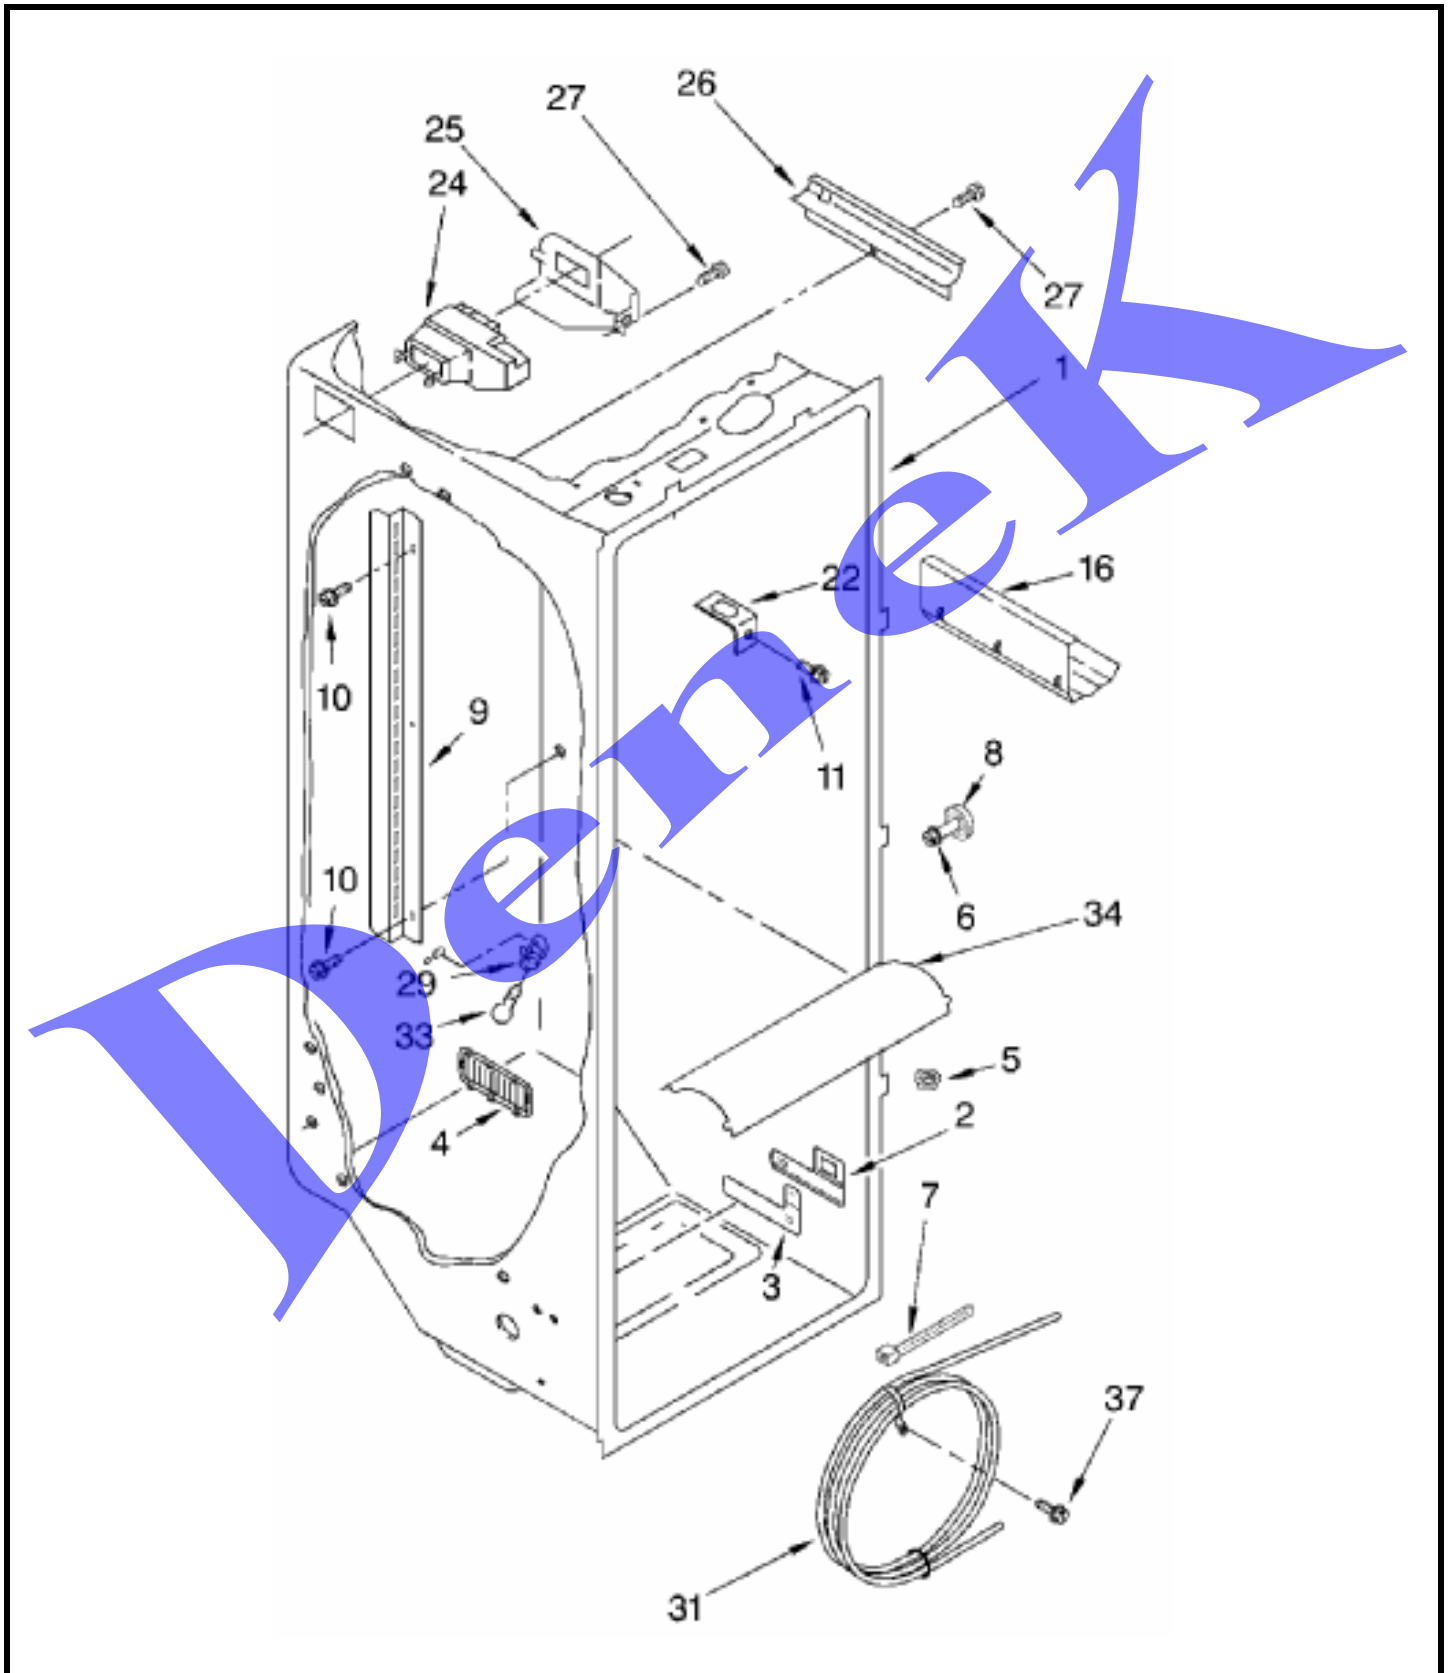

WHIRLPOOL GD25DFXW02

REFRIGERATOR LINER

WHIRLPOOL GD25DFXFW02

REFRIGERATOR LINER

2	2194744	Escutcheon, Meat Pan Control
3	2182757	Slide Meat
4	2182147	Louver
5	2171846	Release Valve
6	8281158	Screw
7	2205813	Wire Tie
8	2196483	Stud Assembly
9	2181796	Ladder, Shelf
10	487539	screw
11	489290	Screw, (2)
16	2179404	Rack, Wine & Egg
22	1123919	Bracket Retainer
24	2208271	Air Diffuser Assembly
25	2152019	Air Diffuser Cover
26	2150331	Cover, Conduit
27	486298	Screw
29	2162085	Socket
31	2209687	Reservoir
33	527949	Light Bulb
34	2203266	Light Lens
37	488280	Screw (2)