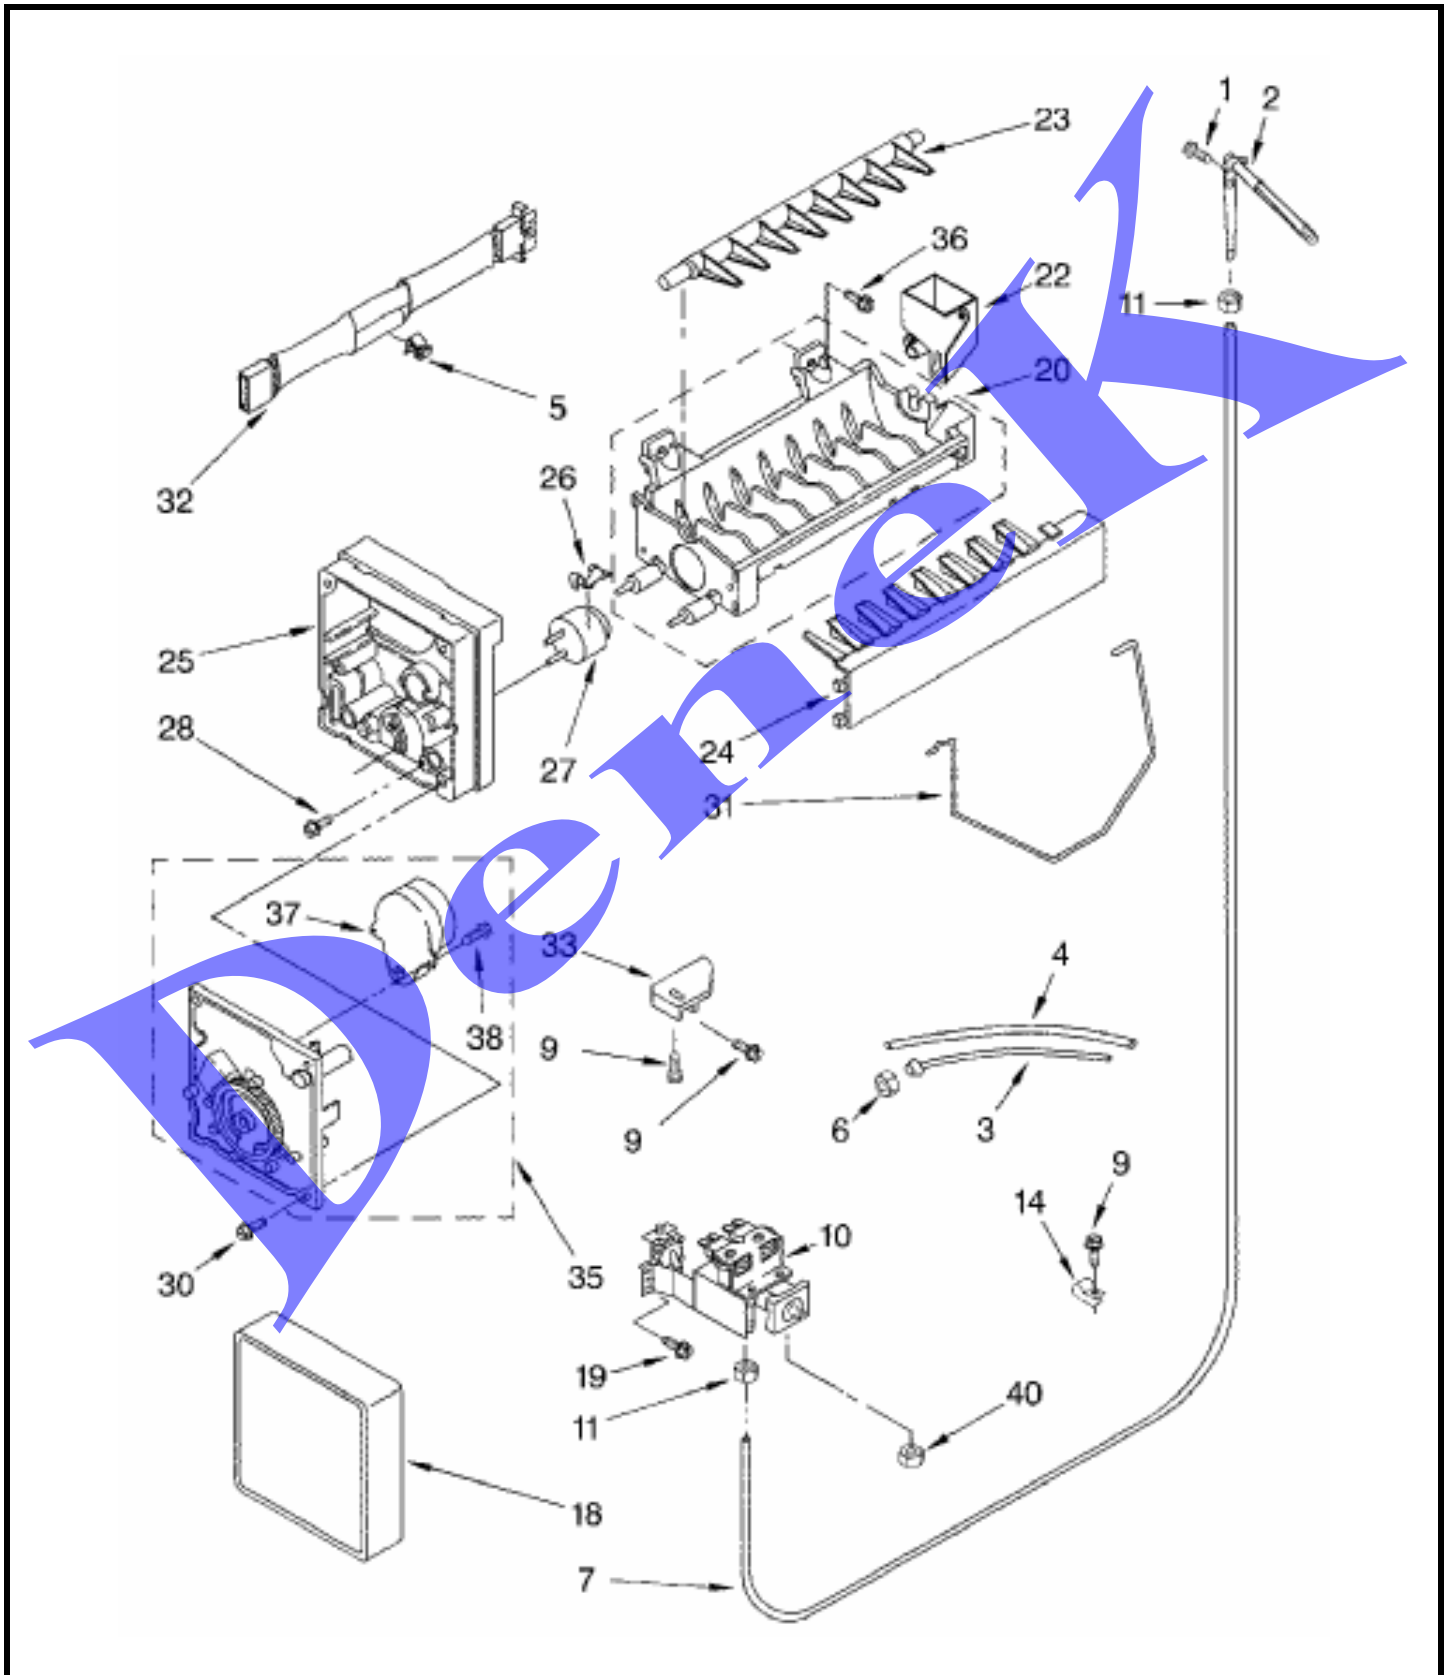

WHIRLPOOL GD25DFXFW02

ICE MAKER, OPTIONAL

WHIRLPOOL GD25DFXW02

ICE MAKER, OPTIONAL

1	489084	Screw
2	2196157	Fitting, Water Tube
3	2186493	Tube, Filter Outlet
4	2186492	Tube, Filter Inlet
5	628379	Clip, Fuse
6	2200083	Nut, Compression
7	2181940	Tube, Water
9	489478	Screw
10	2205762	Valve, Solenoid
11	627018	Nut, Compression
14	489385	Clamp, Tube
18	2174155	Cover
19	488649	Screw
20	628315	Mold & Heater Assembly (Also Order
20	542638	Grease, Silicone (1/2 Oz.)
22	628356	Cup-Water Fill
23	2194711	Ejector
24	2182124	Ice Striper
25	2194712	Support
26	627796	Retainer, Thermostat
27	542369	Cement Alumilastic
27	628397	Thermostat (Also Order 542369 Cement Alumilastic)
28	489322	Screw
30	489276	Screw
31	2171593	Shut Off Arm
32	628256	Harness, Wiring
33	628320	Bracket
35	628399	Module Assembly (Includes Item 27)
36	488208	Screw
37	628398	Motor
38	489136	Screw
40	1129179	Nut, Compression
100	1117510	Torx Key
100	2149072	Ice Crusher Assembly
100	212643	Sealer, Gum (4 Feet)
100	350930	PAINT, PRESSURIZED SPRAY (12 oz.) (White)
100	350956	Enamel, Almond (13 Oz. Spray Can)
100	350939	PAINT, PRESSURIZED SPRAY (12 oz.) (Black)
100	350942	PAINT, PRESSURIZED SPRAY (12 oz.) (Primer, White)
100	4317943	Complete Icemaker Assembly
100	4392901	PAINT, PRESSURIZED SPRAY (12 oz.) (Biscuit)
100	479502	Tape, Vinyl (3/4 x 108``)
100	542639	Cement, Alumilastic (1-1/4 Oz.)
100	4392899	PAINT, TOUCH-UP (1/2oz.) (Biscuit)
100	4392900	PAINT, BULK (1 qt.) (Biscuit (Uncut))
100	542638	Grease, Silicone (1/2 Oz.)
100	2204349	Ice Container Assembly
100	503695	Cork, Sealer (1/4 Pound)
100	505587	Sealer, Mastic (1 Qt.)
100	72017	PAINT, TOUCH-UP (1/2oz.) (White)
100	606755	Bag, Insulation (36-5/8`` x 46``)