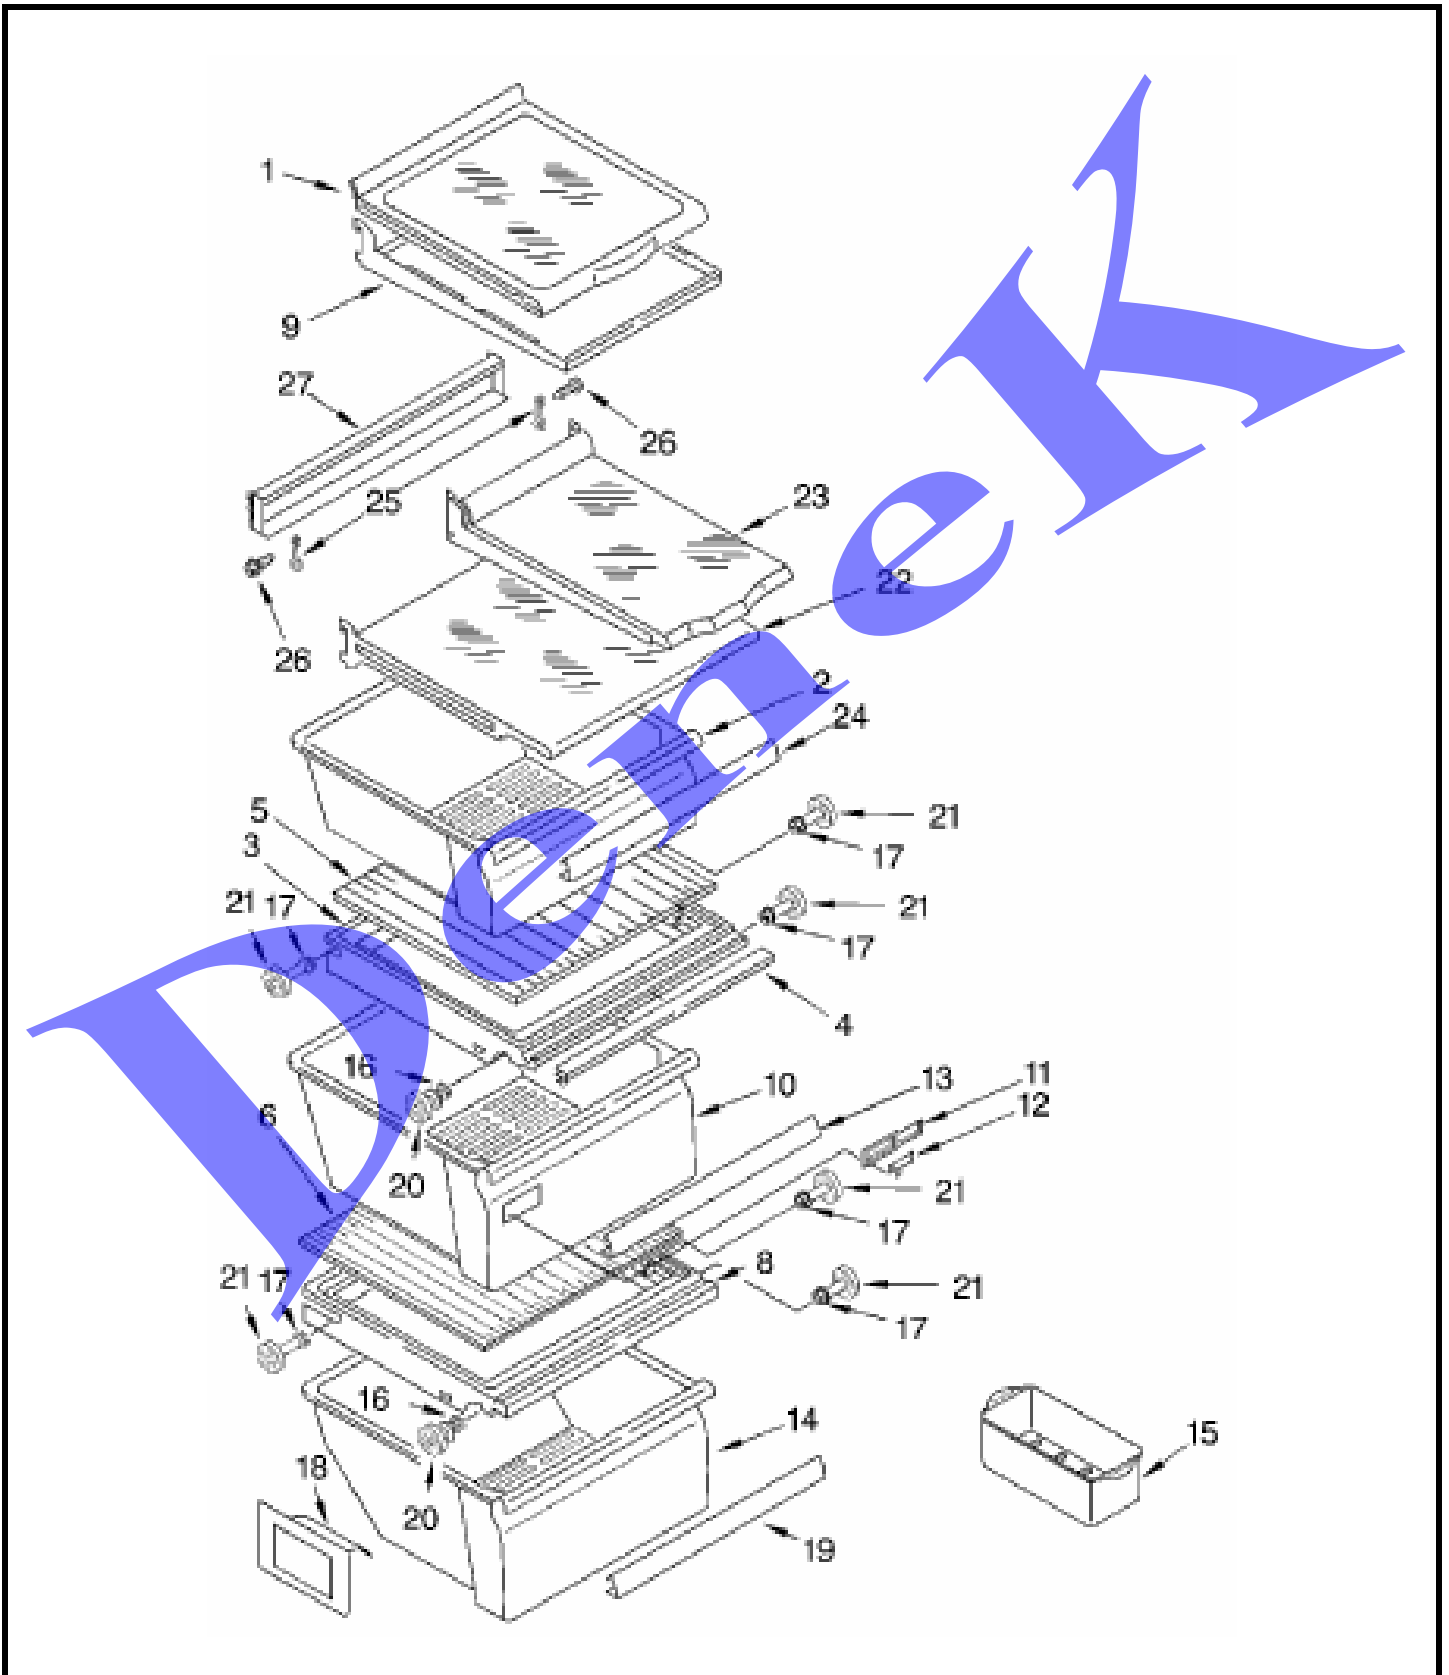

WHIRLPOOL GD25DFXW02

REFRIGERATOR LINER

WHIRLPOOL GD25DFXFW02

REFRIGERATOR LINER

2	2194744	Escutcheon, Meat Pan Control
3	2182757	Slide Meat
4	2182147	Louver
5	2171846	Release Valve
6	8281158	Screw
7	2205813	Wire Tie
8	2196483	Stud Assembly
9	2181796	Ladder, Shelf
10	487539	screw
11	489290	Screw, (2)
16	2179404	Rack, Wine & Egg
22	1123919	Bracket Retainer
24	2208271	Air Diffuser Assembly
25	2152019	Air Diffuser Cover
26	2150331	Cover, Conduit
27	486298	Screw
29	2162085	Socket
31	2209687	Reservoir
33	527949	Light Bulb
34	2203266	Light Lens
37	488280	Screw (2)

WHIRLPOOL GD25DFXW02

REFRIGERATOR SHELF

WHIRLPOOL GD25DFXW02

REFRIGERATOR SHELF

1	2194736	Shelf Assembly, Glass Sliding (2)
2	2196233	Snack Bin
3	2194578	Cover, Crisper
4	2174442	Gasket, Cover (Front)
5	2174150	Glass, Cover
6	2179259	Glass, Cover
8	2189601	Cover, Meat Pan
9	2195975	Frame, Shelf (2)
10	2196232	Crisper Pan
11	2179343	Body, Humidity Control
12	2179342	Slide, Humidity Control
13	2194913	Trim, Crisper
14	2196231	Meat Pan
15	2182730	Egg Bin
16	3400894	Screw
17	8281158	Screw
18	2179350	Deflector
19	2194906	Trim, Meat Pan
20	2196485	Stud Assembly
21	2196483	Stud Assembly
22	2209601	Shelf, Snack Bin
23	2194741	Shelf, Slide (Side To Side)
24	2179243	Trim, Snack Pan
25	2169608	Hook, Shelf
26	489419	Screw
27	2174422	Track, Shelf