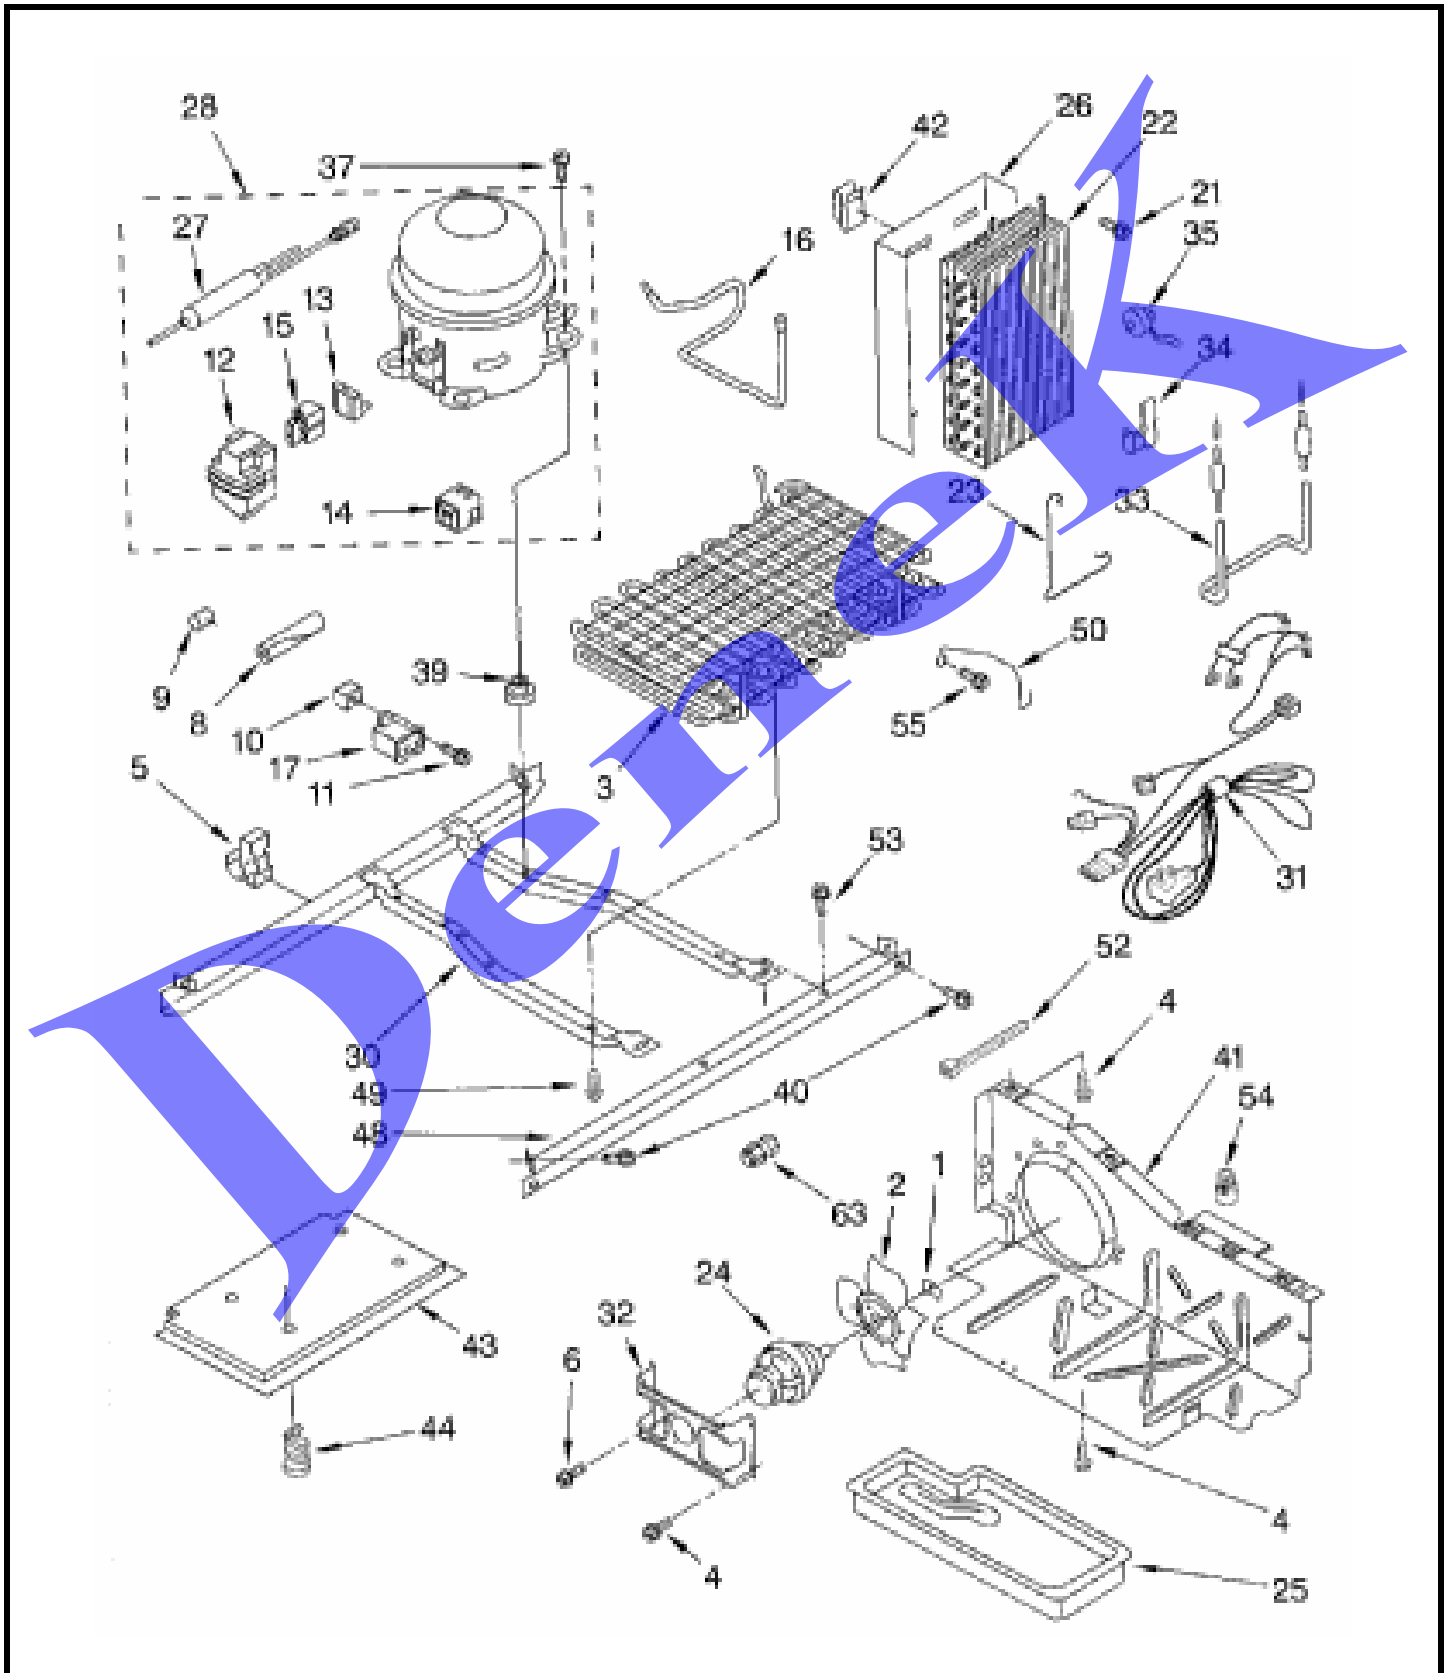

WHIRLPOOL GD25DFXW02

UNIT

WHIRLPOOL GD25DFXW02

UNIT

1	486692	Speed Nut
2	2190685	Blade, Fan
3	2204242B	Condenser Assembly
4	489464	Screw
5	2208280	Clip, Wire & Tube
6	489099	Screw
8	2161302	Sleeve
9	2158826	Dampener (2)
10	509812	Grommet
11	488687	Screw
12	2162358	Cover, Terminal (Production)
12	4387731	Cover (Service Only)
13	4387835	Overload (Service Only)
13	2187145	Overload (Service Only)
		Start Device, Combination (Start Relay and Overload) for Production
14	2204307	Compressor
15	2188393	Relay, Production Alternate
16	2204239	Tube Suction
17	2169137	Running Capacitor
17	4387764	Capacitor (Service)
21	489478	Screw
22	2209611	Evaporator
23	2161324	Clip, Defrost Heater
24	2176336	Motor, Condenser
25	1110674	Tray, Evaporator
26	2149294	Heat Shield And Drain Pan
27	2199167	Drier
28	2183455	Compressor (Includes Items 12, 13, 15, 17, 27 & 38) (Also Order
28	876765	Tube Kit
30	2157396	Unit Mounting Frame
31	2188346	Unit, Harness
32	2181929	Bracket, Fan Motor
33	2188175	Heater, Defrost
34	2161330	Clip
35	2196155	Bi-Metal, Defrost
37	489387	Screw
39	2183042	Grommet (4) (Production)
40	489340	Screw
41	2196202	Air Baffle
42	2155547	Clip, Heat
43	2206281	Unit Cover, Bottom
44	489396	Clip
48	1127906	Unit Mounting Rail
49	488624	Screw, 8-15 x .375
50	2186495	Guard, Fan
52	2172840	Wire Tie
53	489427	Screw
54	227991	Wire Connector
55	488649	Screw
63	876764	Valve, Access (3/16``)
63	978030	Valve, Access (3/4``)