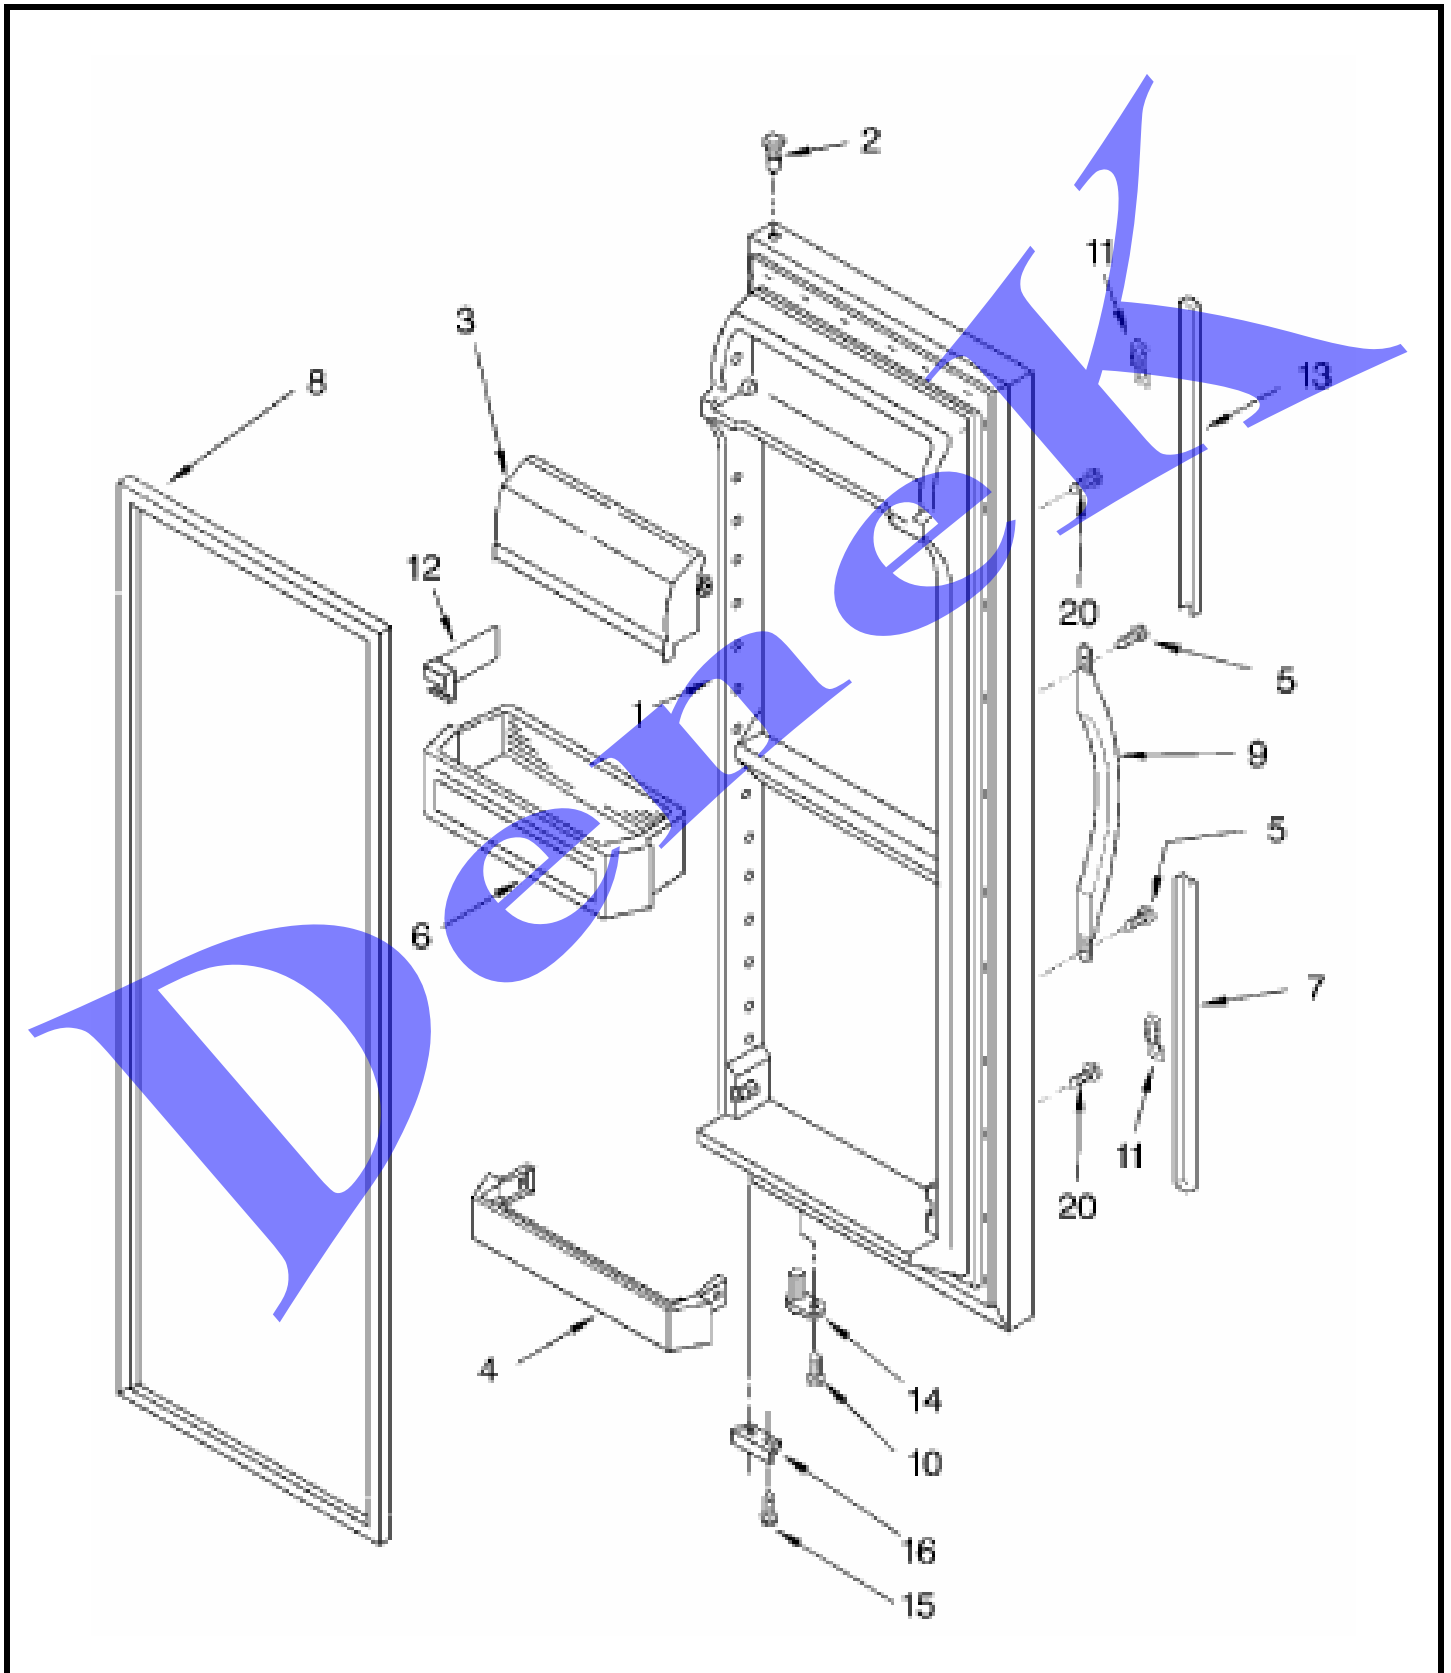

WHIRLPOOL GD25DFXW02

REFRIGERATOR DOOR

WHIRLPOOL GD25DFXW02

REFRIGERATOR DOOR

1	2194509T	Refrigerator Door (Includes Item No.8) (Biscuit)
1	2194509W	Refrigerator Door (Includes Item 6) (White)
1	2194509B	Refrigerator Door (Includes Item No.8) (Black)
1	2194509N	Refrigerator Door (Includes Item No.8) (Almond)
2	2182180	Thimble-Top (For Stainless Steel & VCM Models)
3	2177105	Door, Compartment
4	2156022	Trivet
5	489491	Screw
6	2179607	Shelf Bin (3)
7	2194969N	Extension, Bottom (Almond)
7	2194969T	Extension, Handle Bottom (Biscuit)
7	2194969B	Extension, Bottom (Black)
7	2194969W	Extension, Bottom (White)
8	2159075	Door, Gasket Magnetic (Service)
8	2159083	Door Gasket, Magnetic (Service) (Black)
9	2186649W	Handle, Center (White)
9	2186649N	Handle, Center (Almond)
9	2186649T	Handle, Center (Biscuit)
9	2186649B	Handle, Center (Black)
10	3400012	Screw
11	2195327	Clip
12	2195496	Divider, Bin
13	2194973N	Extension, Top (Almond)
13	2194973B	Extension, Handle (Black)
13	2194973T	Trim, Door-Top (Biscuit)
13	2194973W	Extension, Handle (White)
14	2182178	Door Closer, Upper Cam
15	489420	Screw
16	2195950	Bracket, Door Stop (Chrome)
16	2195952	Bracket, Door Stop (Black)
20	3400852	Screw