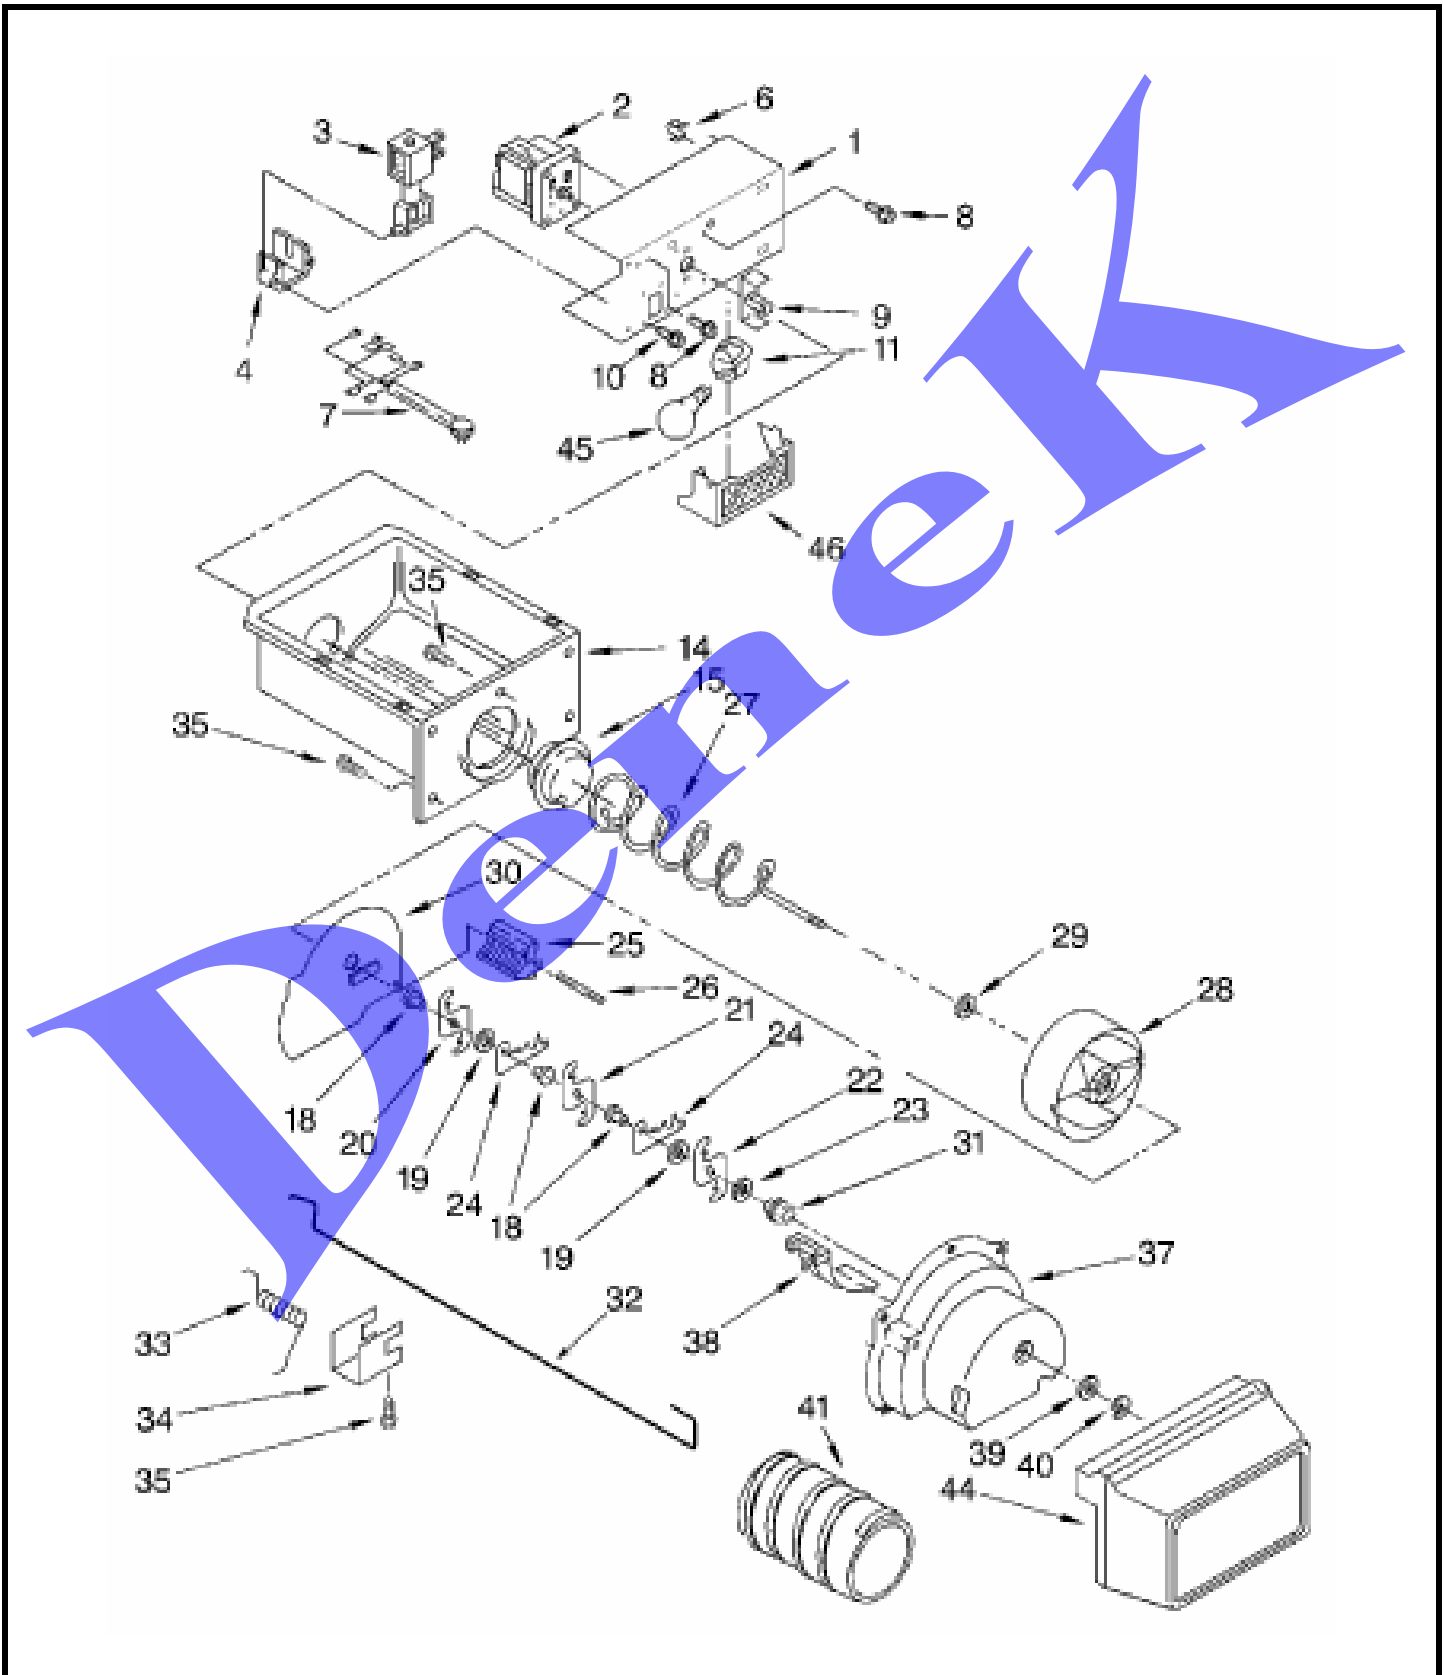

WHIRLPOOL GD25DFXFW02

MOTOR AND ICE CONTAINER

WHIRLPOOL GD25DFXW02

MOTOR AND ICE CONTAINER

1	2183726	Bracket, Motor
2	2188385	Motor, Dispenser
3	2152713	Solenoid Assembly
4	2149100	Guide, Solenoid
6	1115374	Clip, Wiring
7	2186815	Wiring Assembly, Ice Dispenser
8	489399	Screw
9	2205716	Coupling, Motor
10	489478	Screw
11	2162085	Socket
14	2196091	Ice Container
15	983668	Coupling, Conveyor
18	1119005	Spacer, Step (3)
19	1119007	Spacer, Flat (2)
20	1119006	Blade, Rotary
21	1119012	Blade, Rotary
22	1119013	Blade, Rotary
23	489235	Washer, Plain
24	1119009	Blade, Fixed (2)
25	2157405	Block, Blade
26	489229	Roll Pin
27	2181955	Conveyor
28	2196194	Drum
29	3400912	Washer
30	2171682	Floating Baffle
31	1119018	Nut, Bearing
32	2155231	Control Arm
33	1119020	Spring, Return
34	1119021	Retainer Clip, Rod
35	488886	Screw
37	2180348	Housing, Crusher
38	1119017	Deflector, Ice
39	489234	Washer, Plain
40	489236	Retainer Ring
41	2152021	Sleeve, Auger
44	2204321	Front Cover, Ice Container
45	527949	Light Bulb
46	2171706	Light Lens, Dispenser