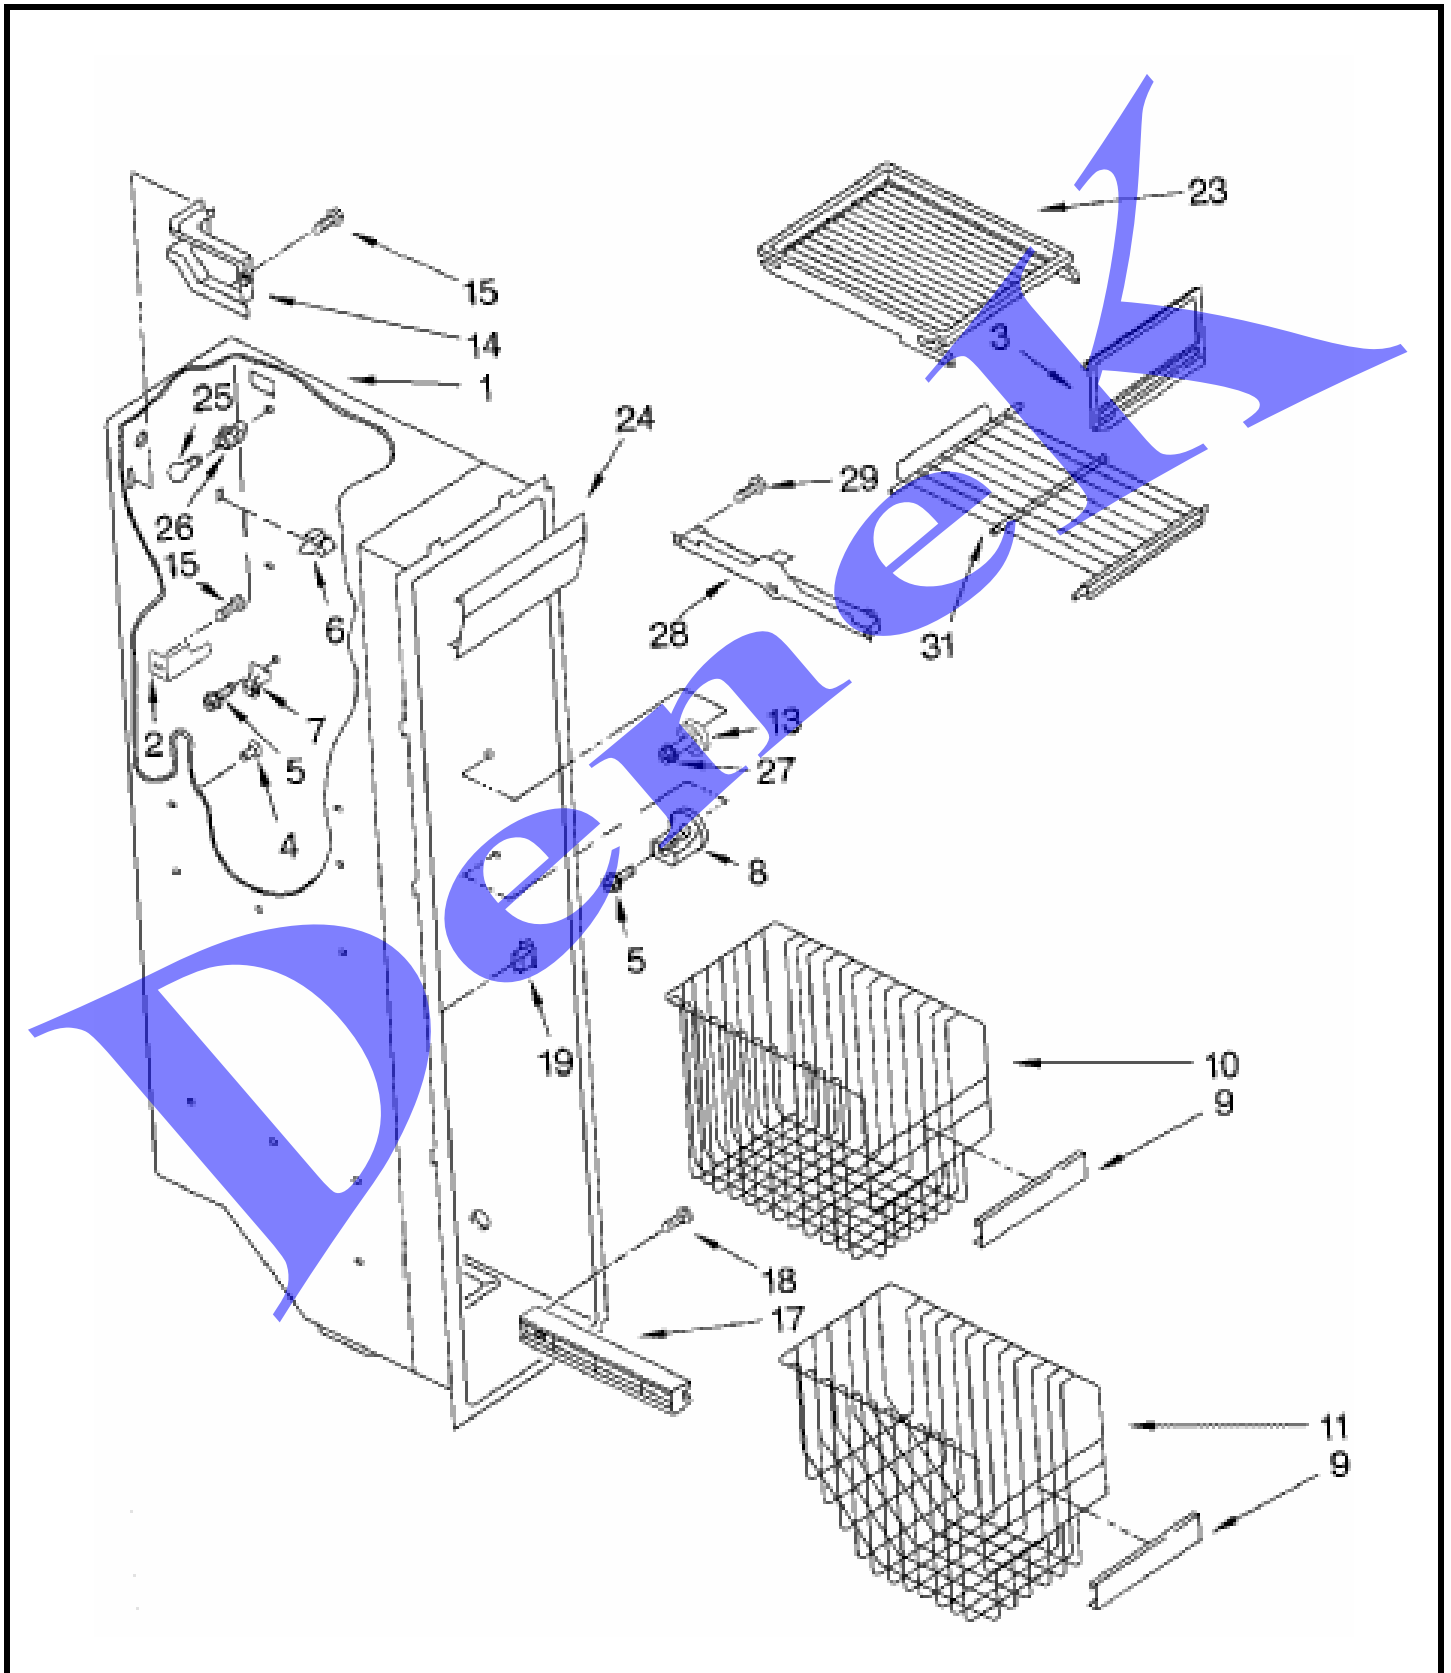

WHIRLPOOL GD25DFXW02

REFRIGERATOR SHELF

WHIRLPOOL GD25DFXW02

REFRIGERATOR SHELF

1	2194736	Shelf Assembly, Glass Sliding (2)
2	2196233	Snack Bin
3	2194578	Cover, Crisper
4	2174442	Gasket, Cover (Front)
5	2174150	Glass, Cover
6	2179259	Glass, Cover
8	2189601	Cover, Meat Pan
9	2195975	Frame, Shelf (2)
10	2196232	Crisper Pan
11	2179343	Body, Humidity Control
12	2179342	Slide, Humidity Control
13	2194913	Trim, Crisper
14	2196231	Meat Pan
15	2182730	Egg Bin
16	3400894	Screw
17	8281158	Screw
18	2179350	Deflector
19	2194906	Trim, Meat Pan
20	2196485	Stud Assembly
21	2196483	Stud Assembly
22	2209601	Shelf, Snack Bin
23	2194741	Shelf, Slide (Side To Side)
24	2179243	Trim, Snack Pan
25	2169608	Hook, Shelf
26	489419	Screw
27	2174422	Track, Shelf

WHIRLPOOL GD25DFXW02

FREEZER LINER

WHIRLPOOL GD25DFXW02

FREEZER LINER

2	2209674	Bracket, Fill Tube
3	2171713	Door, Ice Compartment
4	2176134	Grommet (10)
5	3400893	Screw
6	842534	Clip, Air Duct (2)
7	2196206	Support, Stud
8	2196207	Stud, Rear
9	2195905	Trim, Basket
10	2181765	Basket, Tall
11	2181764	Basket, Slope
13	2196483	Stud Assembly
14	2155572	Wiring Cover
15	489355	Screw
17	2181760	Slide, Basket (Right Side (2))
17	2181759	Slide, Basket (Left Side (2))
18	486298	Screw
19	1115373	Switch, Rocker Arm
23	2194297	Shelf, Top Compartment
24	2171705	Light Lens
25	527949	Light Bulb
26	2162085	Socket
27	8281158	Screw
28	1119293	Slide, Freezer Bin (Right Side)
28	1119237	Slide, Ice Container (Left Side)
29	489100	Screw
31	2174267	Shelf