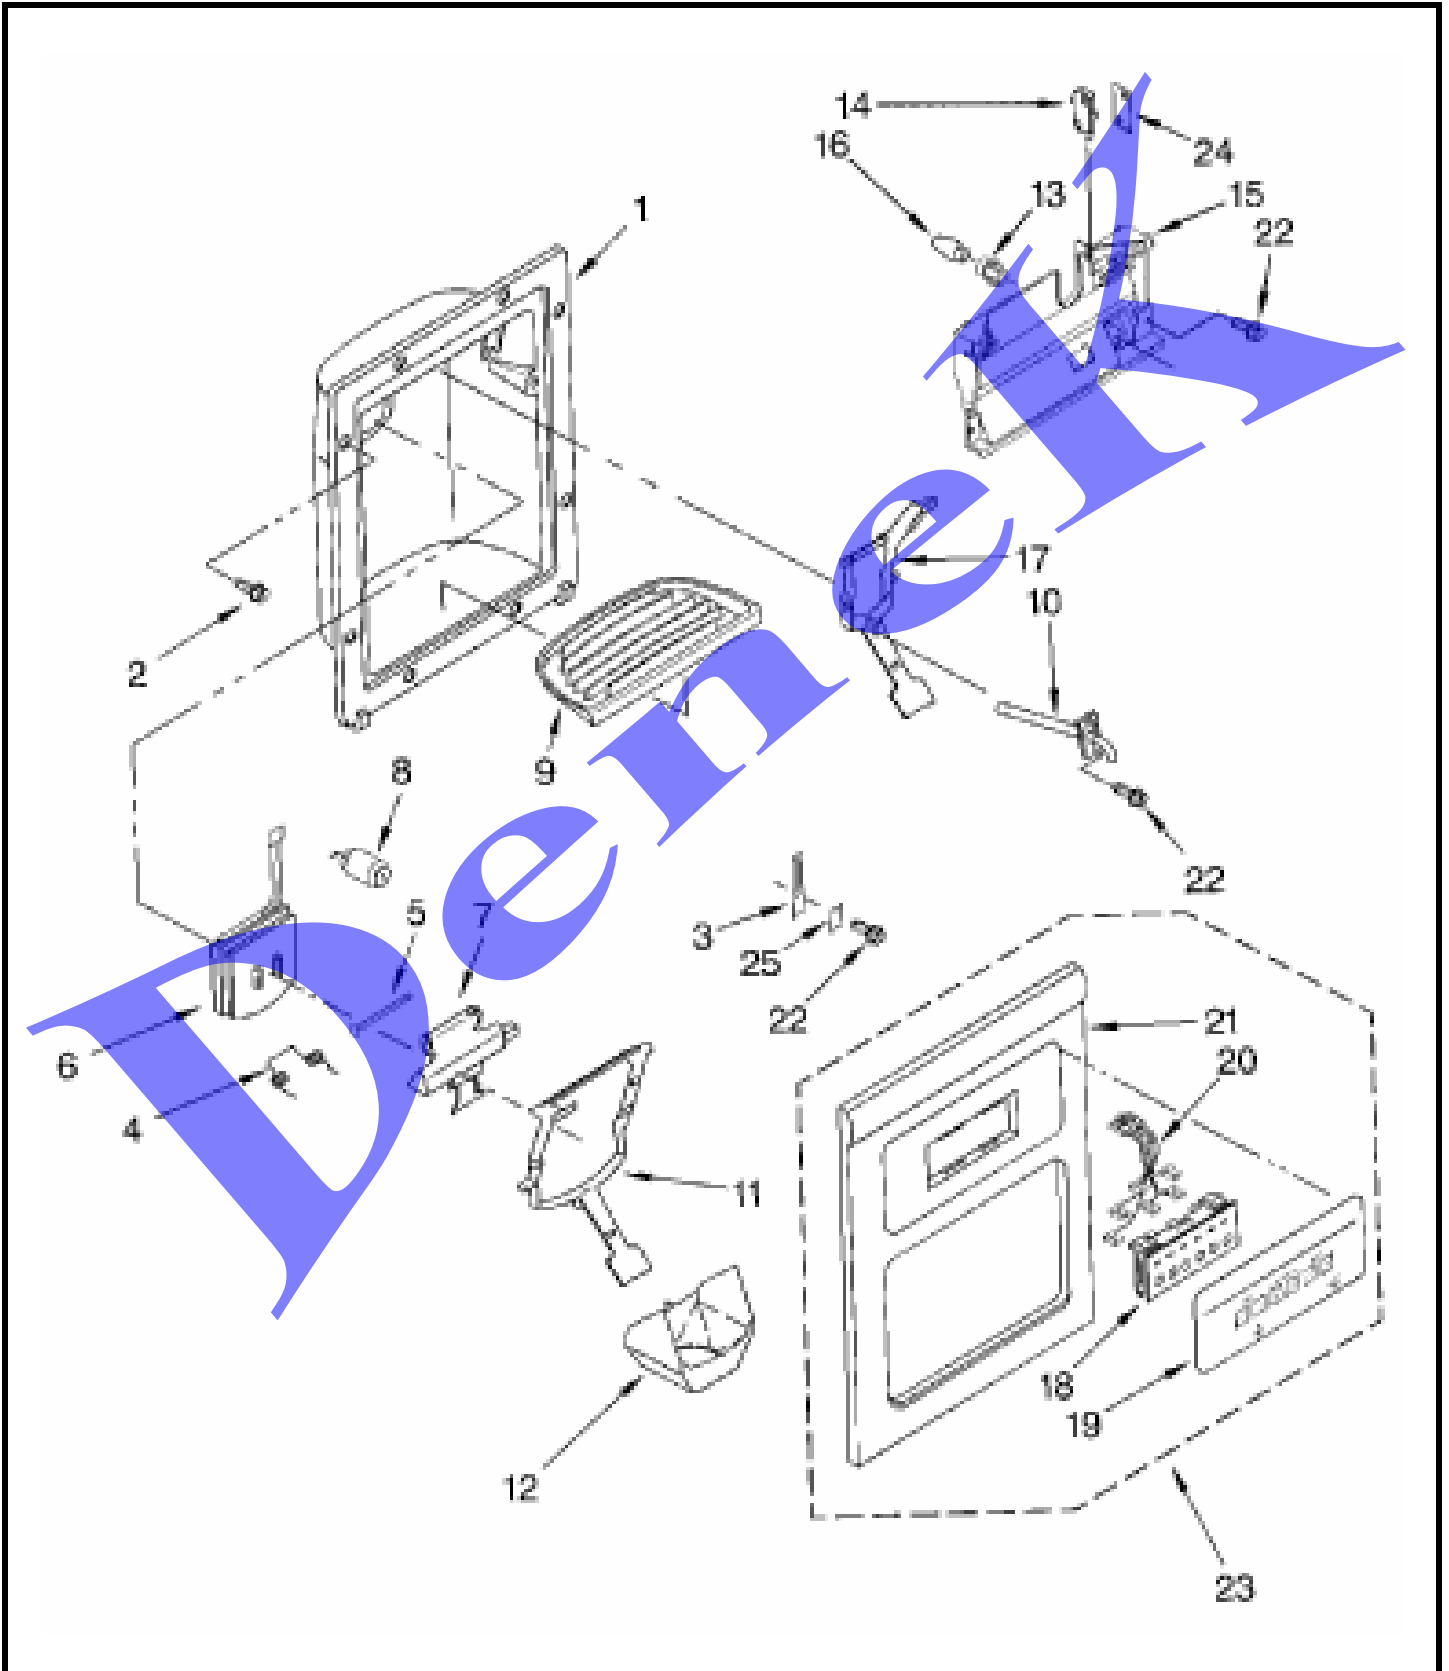

WHIRLPOOL GD25DFXW02

DISPENSER FRONT

WHIRLPOOL GD25DFXW02

DISPENSER FRONT

2	489101	Screw
3	2194719	Retainer, Levers
4	2180209	Spring, Torsion
5	2196195	Pin
6	2180352	Door, Ice
7	2180208	Door Mechanism Assembly
8	2180223	Delay Mechanism
9	2180241	Grille, Overflow (White)
9	2180242	Grille, Overflow (Almond)
9	2180243	Grille, Overflow (Black)
9	2204201	Grille, Overflow (Biscuit)
10	2180225	Water Fitting Assembly (Includes Water Tube)
11	2180256	Lever, Ice Dispenser (White)
11	2180258	Lever, Ice Dispenser (Black)
11	2180257	Lever, Ice Dispenser (Almond)
11	2204197	Lever, Ice Dispenser (Biscuit (Almond Shadow Pad))
12	2180224	Dispenser Guide, Ice
13	2180200	Lamp Holder
14	2162361	Switch (2)
15	2183771	Bracket, Control
16	3406124	Bulb
17	2204198	Lever, Water Dispenser (Biscuit (Almond Shadow Pad))
17	2180265	Lever, Water Dispenser (White)
17	2180266	Lever, Water Dispenser (Almond)
17	2180267	Lever, Water Dispenser (Black)
18	2180236	Wire Assembly
19	2186555N	Overlay, Front Cover (Almond)
19	2186555T	Overlay, Front Cover (Biscuit)
19	2186555W	Overlay, Front Cover (White)
19	2186555B	Overlay, Front Cover (Black)
20	2196199	Wire Assembly
22	489000	Screw
23	2186552B	Front Cover Assembly (Includes Items 18, 19, 20 & 21) (Black)
23	2186552T	Front Cover Assembly (Includes Items 18, 19, 20 & 21) (Biscuit)
23	2186552W	Front Cover Assembly (Includes Items 18, 19, 20 & 21) (White)
23	2186552N	Front Cover Assembly (Includes Items 18, 19, 20 & 21) (Almond)
24	625834	Spacer, Switch (2)
25	2195051	Strain Relief