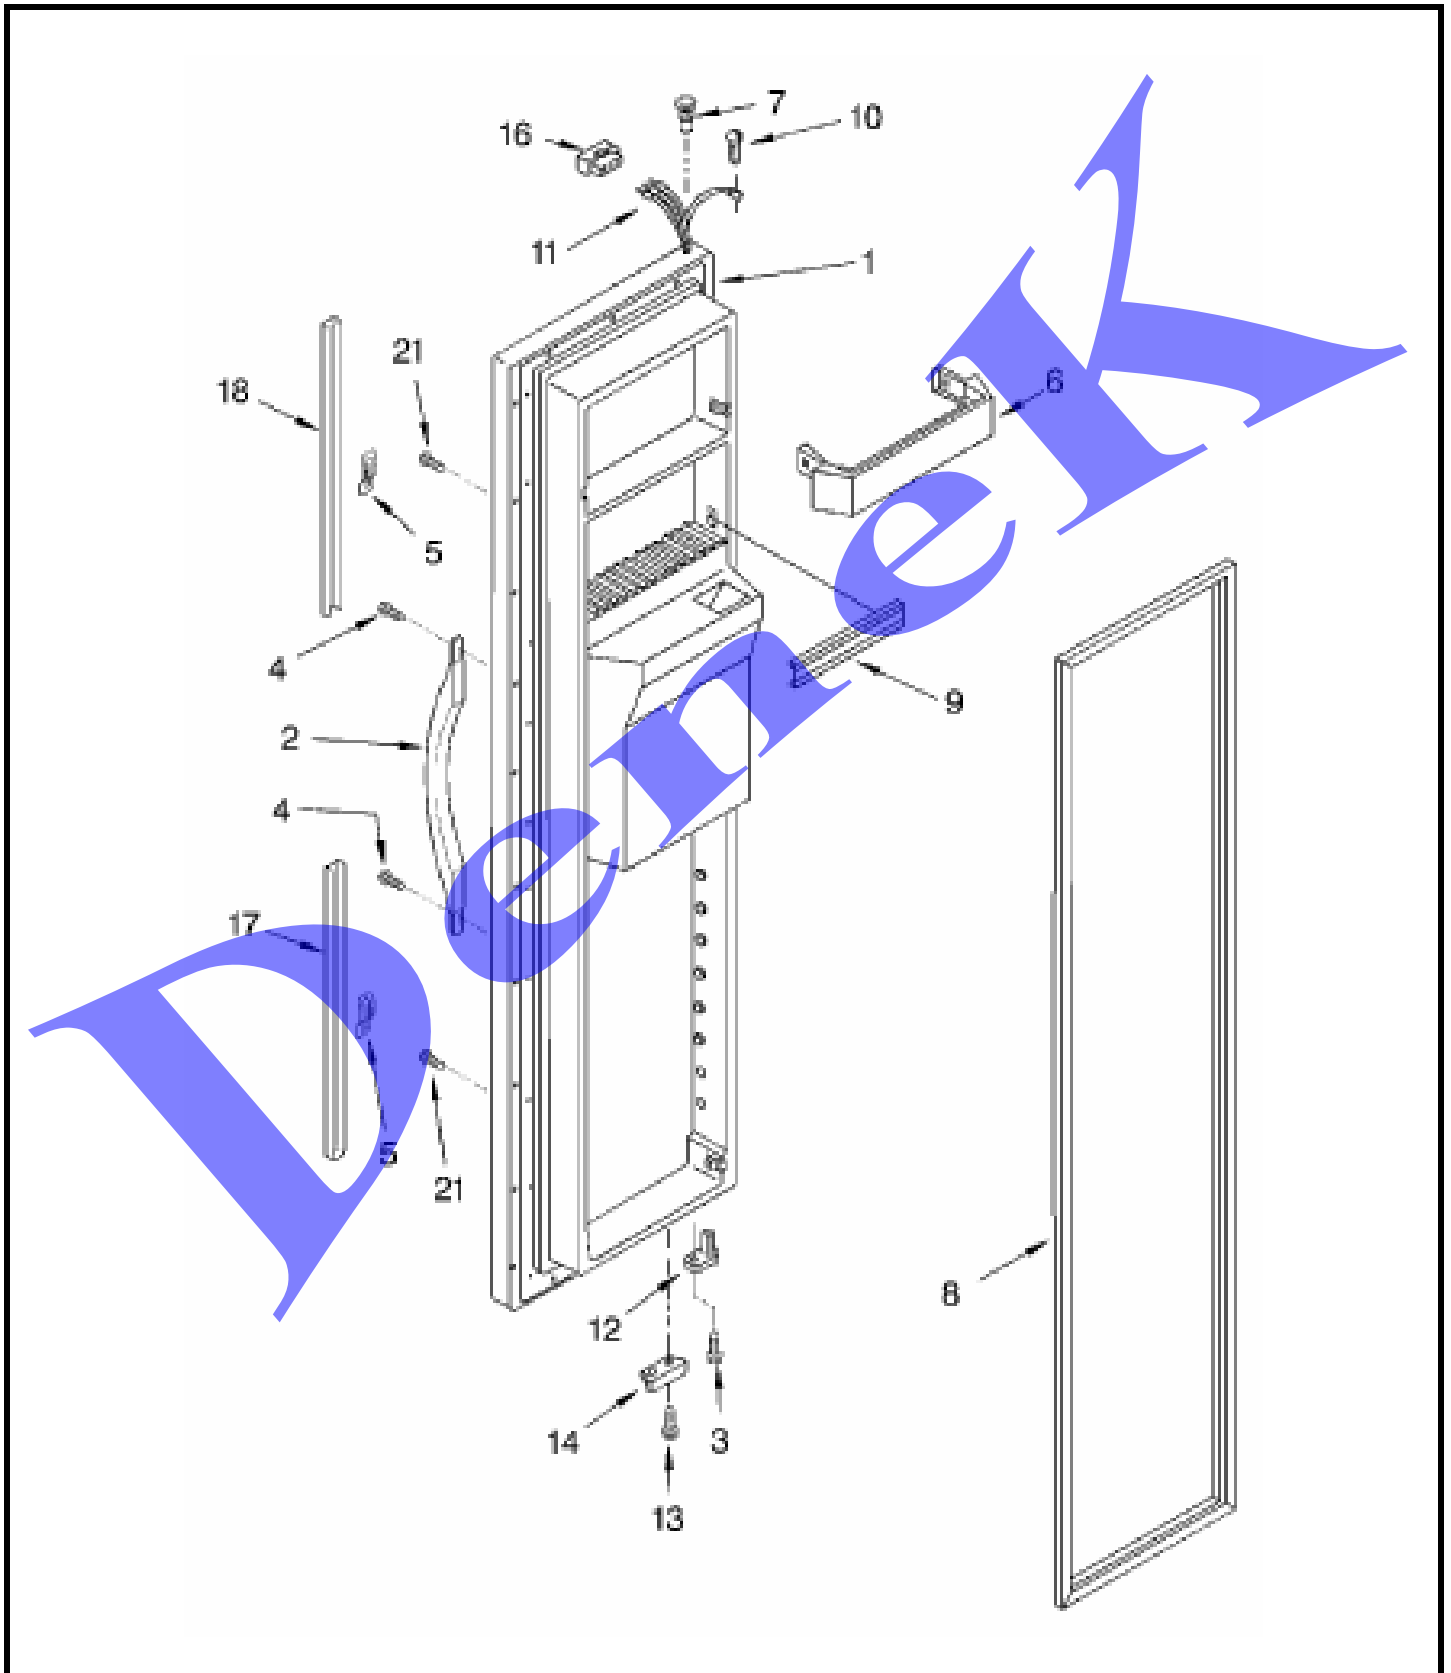

WHIRLPOOL GD25DFXW02

FREEZER DOOR

WHIRLPOOL GD25DFXW02

FREEZER DOOR

1	2204266T	Freezer Door (Includes Item No.8 And Dispenser Front Parts) (Biscuit)
1	2204266N	Freezer Door (Includes Item No.8 And Dispenser Front Parts) (Almond)
1	2204266W	Freezer Door (Includes Item No.8 And Dispenser Front Parts) (White)
1	2204266B	Freezer Door (Includes Item No.8 And Dispenser Front Parts) (Black)
2	2186649B	Handle, Center (Black)
2	2186649W	Handle, Center (White)
2	2186649N	Handle, Center (Almond)
2	2186649T	Handle, Center (Biscuit)
3	3400012	Screw
4	489491	Screw
5	2195327	Clip
6	2171157	Trivet (3)
7	2182181	Thimble, Top
8	2159074	Door Gasket, Magnetic (Service)
8	2159082	Door Gasket, Magnetic (Service) (Black)
9	2209681	Trim, Door Shelf
10	488500	Screw
11	2183713	Wire Harness
12	2182179	Door Closer, Upper Cam
13	489420	Screw
14	2195950	Bracket, Door Stop (Chrome)
14	2195952	Bracket, Door Stop (Black)
16	2154473	Connector
17	2194969N	Extension, Bottom (Almond)
17	2194969T	Extension, Handle Bottom (Biscuit)
17	2194969B	Extension, Bottom (Black)
17	2194969W	Extension, Bottom (White)
18	2194973N	Extension, Top (Almond)
18	2194973B	Extension, Handle (Black)
18	2194973T	Trim, Door-Top (Biscuit)
18	2194973W	Extension, Handle (White)
21	3400852	Screw