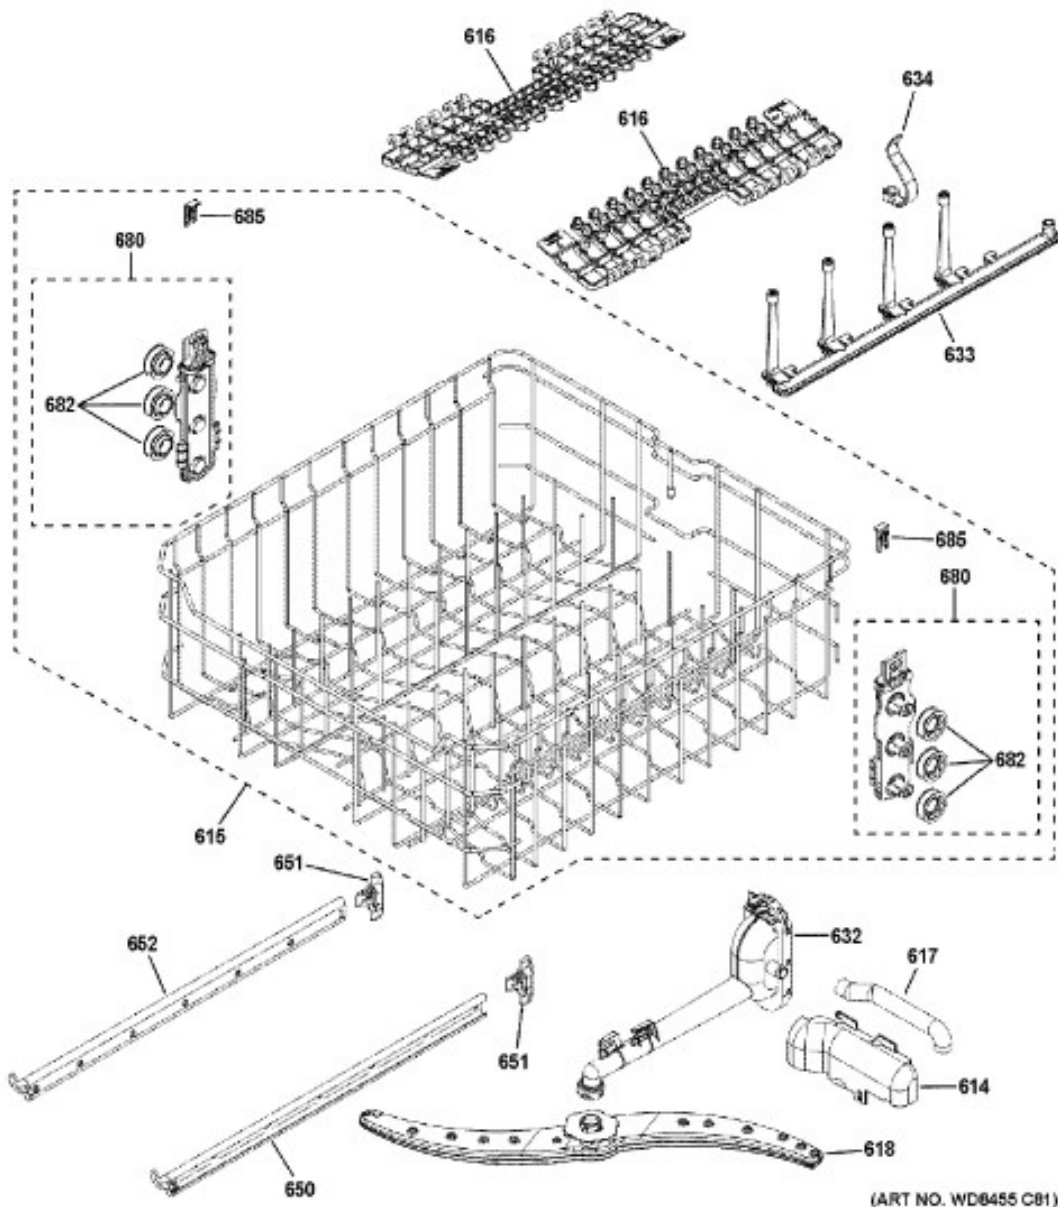

LAVAVAJILLAS GDT635HMM4ES

Note:

This drawing is representative only and may not be an accurate representation of the product. Contact your Parts Dealer should any question arise.