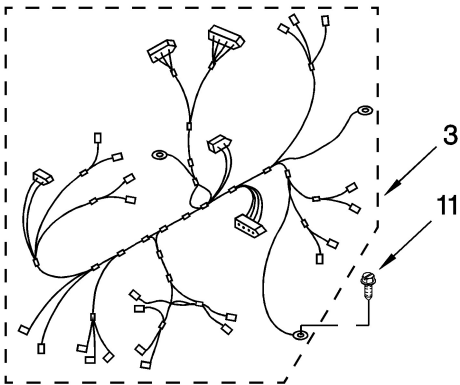

Secadora Whirlpool GW9250PW1

Secadora Whirlpool GW9250PW1

Guía	N.P.	Descripción
1	8530052	Owner's manual
1A	8558723	Technical sheet
1B	8563723	Dryer guide
2	8519251	Top
2	3980096	Top
2B	8519252	Top
3	8299950	Dryer wire harness
4	8558748	Dryer control panel (platinum)
4A	8558751	Control panel (silver)
4B	8558750	Dryer control panel
5	3394427	Dryer wire harness retaine
6	8519271	Bracket
7	353424	Washer terminal connector
9	3936144	Dryer terminal connector
10	94613	Dryer terminal connector
11	3390647	Appliance screw
13	8519406	Bezel
14	3936150	Dryer 7-circuit wire harne
15	3395683	Dryer motor wire harness connector
17	2203186	Connector
18	8181859	Laundry appliance control knob
18A	8182050	Dryer control knob (pewter)
18B	8182049	Washer control knob (bisque)
19	8558753	Washer user interface
19A	8558756	Dryer user interface
19B	8558755	Washer user interface
20	8561811	Button
21	8561812	Button

Distribuidor Autorizado

SurteRápido.com

Venta de Refacciones
Electrodomesticas

Secadora Whirlpool GW9250PW1

Secadora Whirlpool GW9250PW1

Guía	N.P.	Descripción
1	3399508	Dryer drum support roller shaft
2	3390647	Appliance screw
3	3394984	Dryer lint screen cover
4	3406653	Dryer moisture sensor wire harness
5	W11168650	Dryer heat duct
6	697813	Dryer lint chute seal
7	697814	Dryer lint chute seal
8	3359452	Washer leveling leg lock nut
9	8066086	Plug
10	8532165	Dryer drum light lens
11	487240	Refrigerator capacitor screw
12	3388229	Dryer toe panel clip
13	W10139210	Commercial laundry appliance screw
14	8529007	Plug
15	693995	Washer screw
16	3387709	Dryer nut
17	W11299301	Dryer bulkhead
18	W11236646	Dryer washer
19	W10359272	Dryer drum support roller shaft
20	W10512946	Dryer tri-ring retainer
21	W10314173	Dryer drum support roller
22	279936	Dryer exhaust duct
23	W11129408	Dryer lint screen housing
24	3401850	Dryer wire harness
25	W10545924	Dryer drum
26	W10109200	Dryer screw
27	280114	Dryer drum seal kit
28	353424	Washer terminal connector