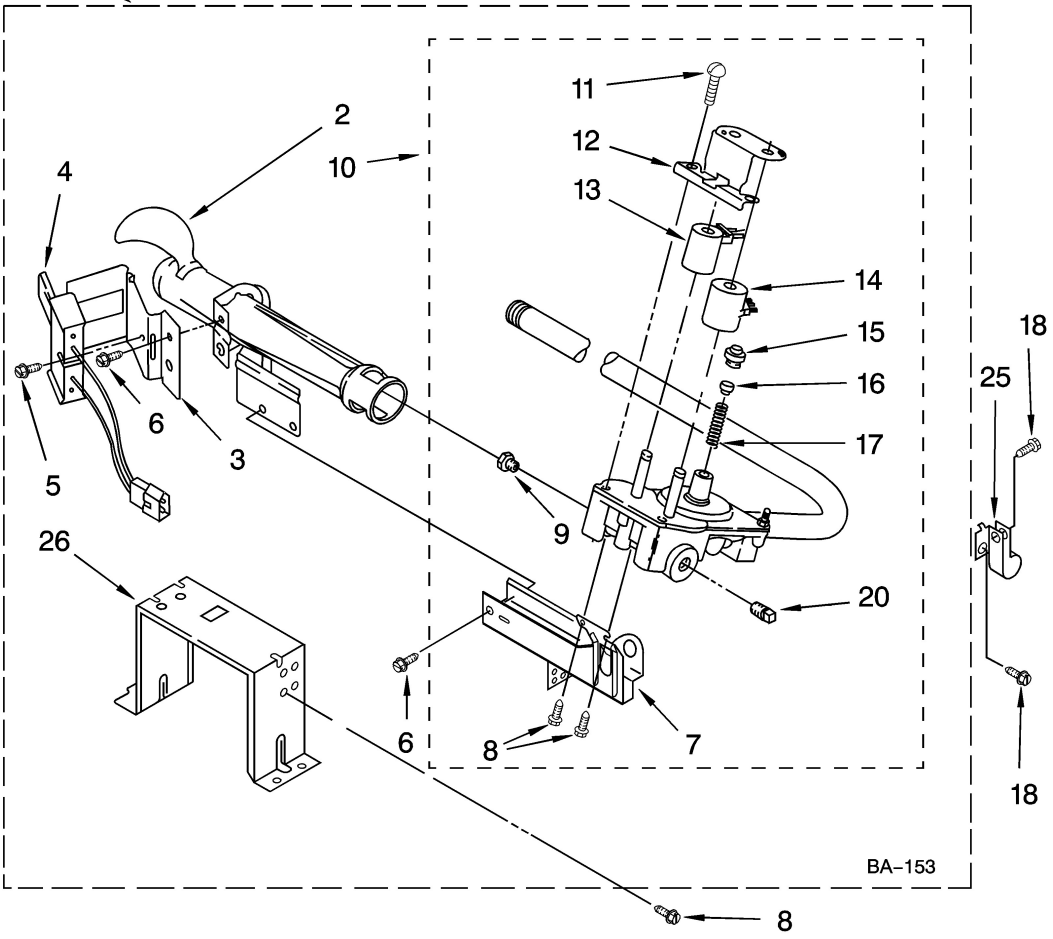

Secadora Whirlpool GW9250PW1

USE WITH TYPE 1 - NATURAL
AND TYPE 4 LIQUEFIED PROPANE AND BUTANE GASES

BA-153