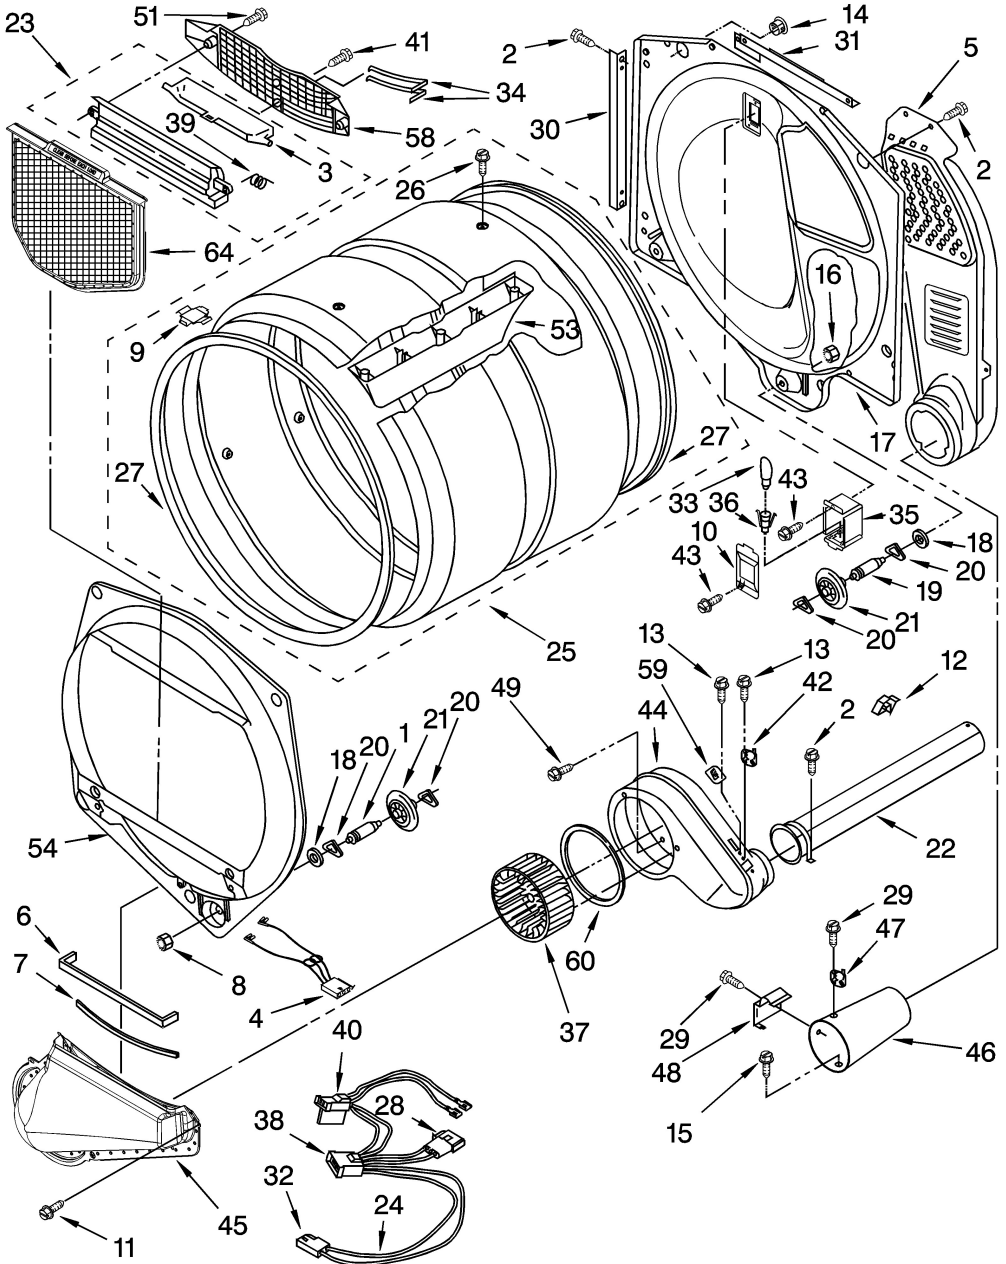

Secadora Whirlpool GW9250PW1

Secadora Whirlpool GW9250PW1

Guía	N.P.	Descripción
1	8530052	Owner's manual
1A	8558723	Technical sheet
1B	8563723	Dryer guide
2	8519251	Top
2	3980096	Top
2B	8519252	Top
3	8299950	Dryer wire harness
4	8558748	Dryer control panel (platinum)
4A	8558751	Control panel (silver)
4B	8558750	Dryer control panel
5	3394427	Dryer wire harness retaine
6	8519271	Bracket
7	353424	Washer terminal connector
9	3936144	Dryer terminal connector
10	94613	Dryer terminal connector
11	3390647	Appliance screw
13	8519406	Bezel
14	3936150	Dryer 7-circuit wire harne
15	3395683	Dryer motor wire harness connector
17	2203186	Connector
18	8181859	Laundry appliance control knob
18A	8182050	Dryer control knob (pewter)
18B	8182049	Washer control knob (bisque)
19	8558753	Washer user interface
19A	8558756	Dryer user interface
19B	8558755	Washer user interface
20	8561811	Button
21	8561812	Button

Distribuidor Autorizado

SurteRápido.com

Venta de Refacciones
Electrodomesticas

Secadora Whirlpool GW9250PW1

Secadora Whirlpool GW9250PW1

Guía	N.P.	Descripción
1	3399508	Dryer drum support roller shaft
2	3390647	Appliance screw
3	3394984	Dryer lint screen cover
4	3406653	Dryer moisture sensor wire harness
5	W11168650	Dryer heat duct
6	697813	Dryer lint chute seal
7	697814	Dryer lint chute seal
8	3359452	Washer leveling leg lock nut
9	8066086	Plug
10	8532165	Dryer drum light lens
11	487240	Refrigerator capacitor screw
12	3388229	Dryer toe panel clip
13	W10139210	Commercial laundry appliance screw
14	8529007	Plug
15	693995	Washer screw
16	3387709	Dryer nut
17	W11299301	Dryer bulkhead
18	W11236646	Dryer washer
19	W10359272	Dryer drum support roller shaft
20	W10512946	Dryer tri-ring retainer
21	W10314173	Dryer drum support roller
22	279936	Dryer exhaust duct
23	W11129408	Dryer lint screen housing
24	3401850	Dryer wire harness
25	W10545924	Dryer drum
26	W10109200	Dryer screw
27	280114	Dryer drum seal kit
28	353424	Washer terminal connector