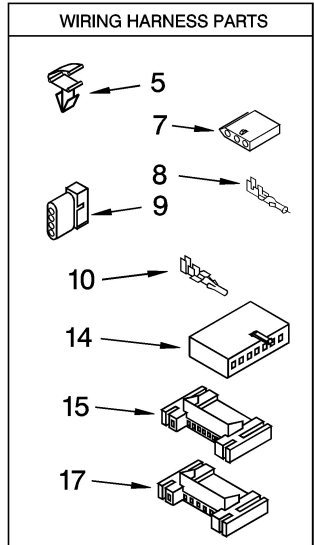

Secadora Whirlpool GW9250PW1

Secadora Whirlpool GW9250PW1

Guía	N.P.	Descripción
1	8530052	Owner's manual
1A	8558723	Technical sheet
1B	8563723	Dryer guide
2	8519251	Top
2	3980096	Top
2B	8519252	Top
3	8299950	Dryer wire harness
4	8558748	Dryer control panel (platinum)
4A	8558751	Control panel (silver)
4B	8558750	Dryer control panel
5	3394427	Dryer wire harness retaine
6	8519271	Bracket
7	353424	Washer terminal connector
9	3936144	Dryer terminal connector
10	94613	Dryer terminal connector
11	3390647	Appliance screw
13	8519406	Bezel
14	3936150	Dryer 7-circuit wire harne
15	3395683	Dryer motor wire harness connector
17	2203186	Connector
18	8181859	Laundry appliance control knob
18A	8182050	Dryer control knob (pewter)
18B	8182049	Washer control knob (bisque)
19	8558753	Washer user interface
19A	8558756	Dryer user interface
19B	8558755	Washer user interface
20	8561811	Button
21	8561812	Button

Distribuidor Autorizado

SurteRápido.com

Venta de Refacciones
Electrodomesticas

Secadora Whirlpool GW9250PW1

Secadora Whirlpool GW9250PW1

Guía	N.P.	Descripción
1	3399508	Dryer drum support roller shaft
2	3390647	Appliance screw
3	3394984	Dryer lint screen cover
4	3406653	Dryer moisture sensor wire harness
5	W11168650	Dryer heat duct
6	697813	Dryer lint chute seal
7	697814	Dryer lint chute seal
8	3359452	Washer leveling leg lock nut
9	8066086	Plug
10	8532165	Dryer drum light lens
11	487240	Refrigerator capacitor screw
12	3388229	Dryer toe panel clip
13	W10139210	Commercial laundry appliance screw
14	8529007	Plug
15	693995	Washer screw
16	3387709	Dryer nut
17	W11299301	Dryer bulkhead
18	W11236646	Dryer washer
19	W10359272	Dryer drum support roller shaft
20	W10512946	Dryer tri-ring retainer
21	W10314173	Dryer drum support roller
22	279936	Dryer exhaust duct
23	W11129408	Dryer lint screen housing
24	3401850	Dryer wire harness
25	W10545924	Dryer drum
26	W10109200	Dryer screw
27	280114	Dryer drum seal kit
28	353424	Washer terminal connector