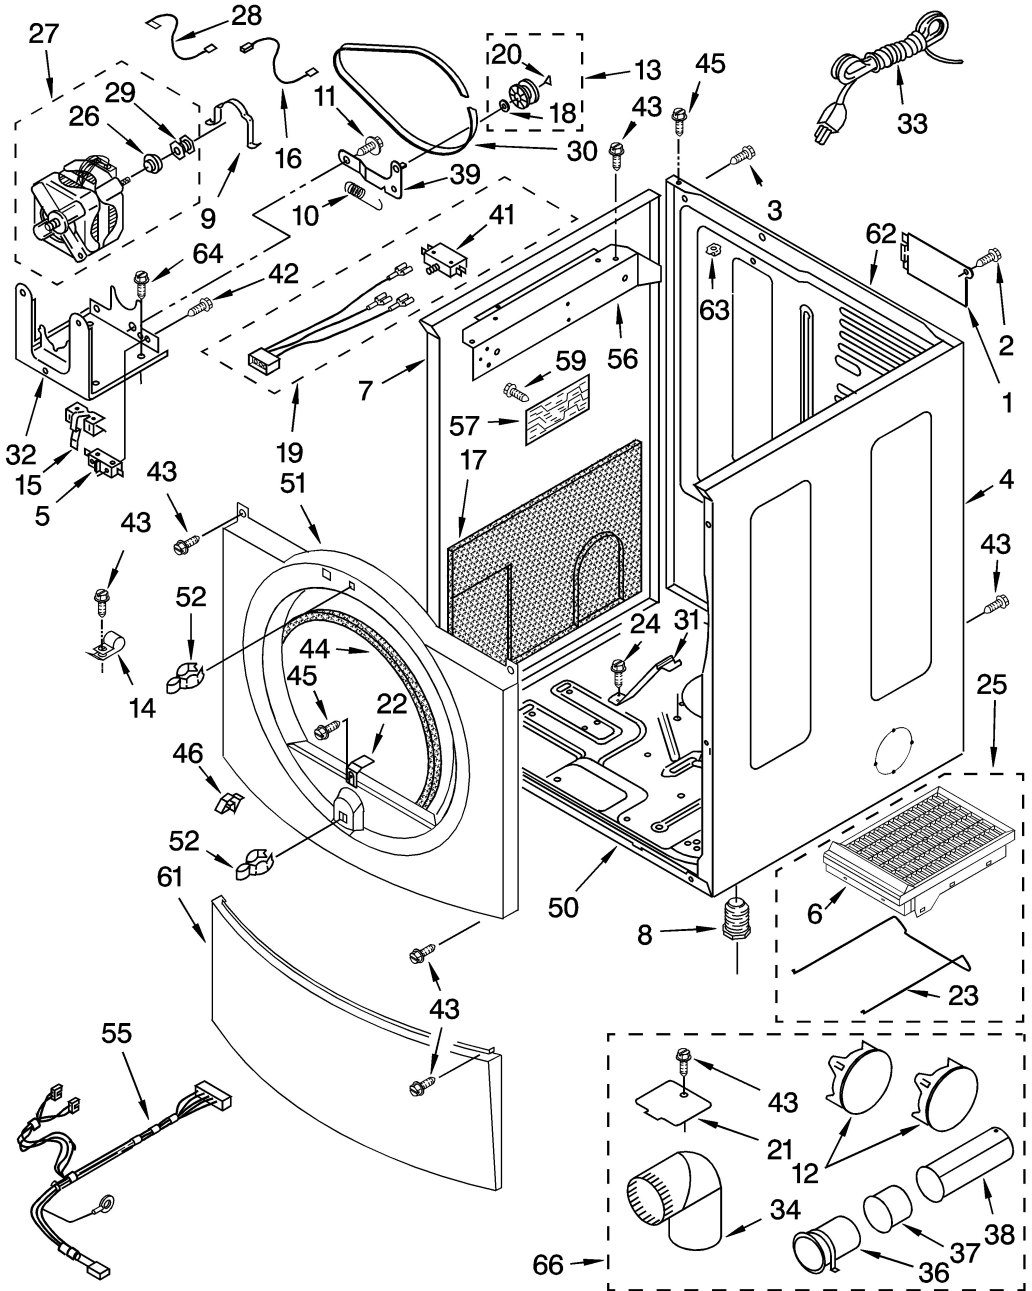

Secadora Whirlpool GW9250PW1

Guía	N.P.	Descripción
29	90767	Washer screw
30	W10118335	Bracket
31	W10118337	Bracket
32	717252	Receptacle
33	22002263	Dryer drum light bulb
34	3387223	Dryer moisture sensor
35	3977373	Dryer drum light support bracket
36	3403634	Dryer drum light socket
37	697772	Dryer blower wheel
38	3403498	Dryer 3-wire terminal connector
39	3394986	Dryer lint screen door spring
40	3403499	Dryer 24-wire terminal connector
41	695240	Appliance screw
42	8577274	Dryer thermistor
43	487909	Appliance screw
44	W10888146	Dryer blower housing
45	W10128606	Dryer lint chute assembly
46	8066047	Dryer burner duct
47	3403140	Dryer high-limit thermostat
48	338906	Dryer radiant sensor
49	489463	Refrigerator screw
51	3387230	Dryer screw
53	W10113136	Dryer drum baffle
54	W10250634	Dryer bulkhead
58	W11086603	Dryer lint screen grille
59	3392519	Dryer thermal fuse
60	697770	Dryer blower housing seal
64	W10120998	Dryer lint screen

Distribuidor Autorizado

SurteRápido.com

Venta de Refacciones
Electrodomesticas

Secadora Whirlpool GW9250PW1

Secadora Whirlpool GW9250PW1

Guía	N.P.	Descripción
1	8317340	Cover
2	3390814	Refrigerator ice maker inl
3	W10850756	Range screw
4	8519213	Panel
4A	8519217	Panel
4B	8519214	Panel
5	279782	Dryer door switch
6	8521959	Dryer rack
7	8519209	Panel
7A	8519216	Panel
7B	8519210	Panel
8	49621	Dryer leveling leg
8A	49621	Dryer leveling leg
9	660658	Dryer motor clamp
10	W10446781	Dryer idler spring
11	3389420	Washer screw
12	W10470674	Dryer 4-way side vent kit
12A	W10404617	Dryer side vent hole cover
12B	W10404617	Dryer side vent hole cover (midnight gray)
13	3388672	Dryer idler pulley
14	3978776	Dryer gas supply pipe bracket
15	8066120	Dryer belt switch lever
16	3394081	Dryer belt switch jumper wire
17	8564132	Sound panel
18	233520	Laundry appliance washer
19	8283288	Appliance door switch
20	W10512946	Dryer tri-ring retainer
21	W10354249	Dryer exhaust cover plate