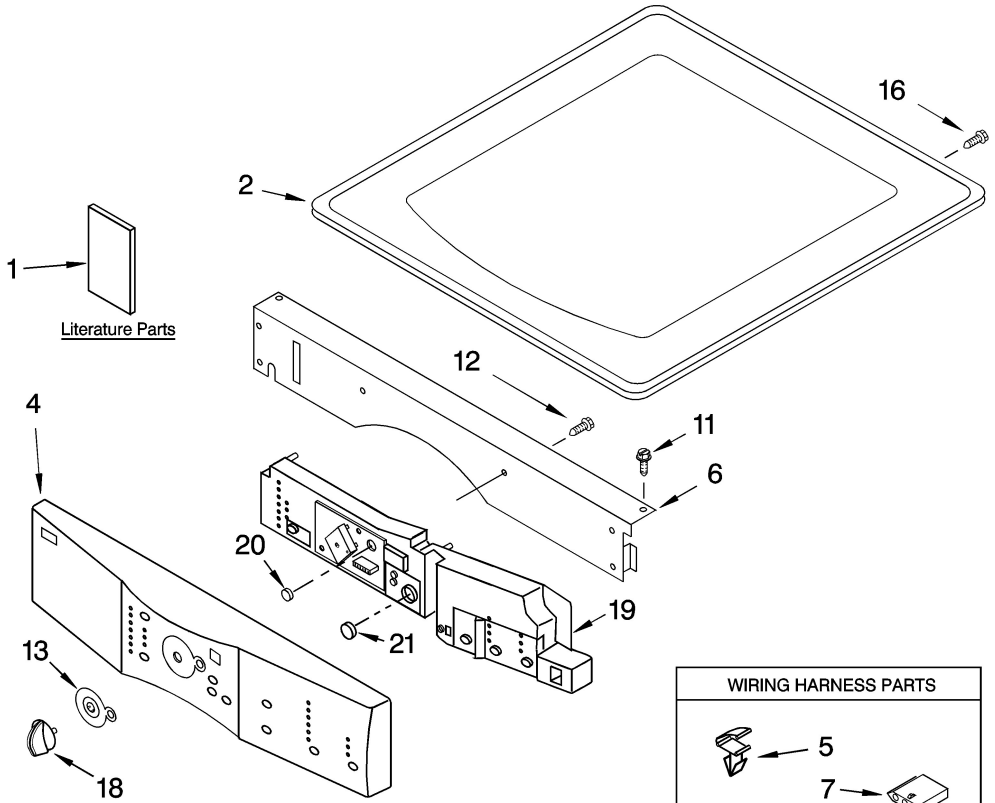

Secadora Whirlpool GW9250PW1

Secadora Whirlpool GW9250PW1

Guía	N.P.	Descripción
1	8530052	Owner's manual
1A	8558723	Technical sheet
1B	8563723	Dryer guide
2	8519251	Top
2	3980096	Top
2B	8519252	Top
3	8299950	Dryer wire harness
4	8558748	Dryer control panel (platinum)
4A	8558751	Control panel (silver)
4B	8558750	Dryer control panel
5	3394427	Dryer wire harness retaine
6	8519271	Bracket
7	353424	Washer terminal connector
9	3936144	Dryer terminal connector
10	94613	Dryer terminal connector
11	3390647	Appliance screw
13	8519406	Bezel
14	3936150	Dryer 7-circuit wire harne
15	3395683	Dryer motor wire harness connector
17	2203186	Connector
18	8181859	Laundry appliance control knob
18A	8182050	Dryer control knob (pewter)
18B	8182049	Washer control knob (bisque)
19	8558753	Washer user interface
19A	8558756	Dryer user interface
19B	8558755	Washer user interface
20	8561811	Button
21	8561812	Button

Distribuidor Autorizado

SurteRápido.com

Venta de Refacciones
Electrodomesticas

Secadora Whirlpool GW9250PW1

Secadora Whirlpool GW9250PW1

Guía	N.P.	Descripción
1	3399508	Dryer drum support roller shaft
2	3390647	Appliance screw
3	3394984	Dryer lint screen cover
4	3406653	Dryer moisture sensor wire harness
5	W11168650	Dryer heat duct
6	697813	Dryer lint chute seal
7	697814	Dryer lint chute seal
8	3359452	Washer leveling leg lock nut
9	8066086	Plug
10	8532165	Dryer drum light lens
11	487240	Refrigerator capacitor screw
12	3388229	Dryer toe panel clip
13	W10139210	Commercial laundry appliance screw
14	8529007	Plug
15	693995	Washer screw
16	3387709	Dryer nut
17	W11299301	Dryer bulkhead
18	W11236646	Dryer washer
19	W10359272	Dryer drum support roller shaft
20	W10512946	Dryer tri-ring retainer
21	W10314173	Dryer drum support roller
22	279936	Dryer exhaust duct
23	W11129408	Dryer lint screen housing
24	3401850	Dryer wire harness
25	W10545924	Dryer drum
26	W10109200	Dryer screw
27	280114	Dryer drum seal kit
28	353424	Washer terminal connector