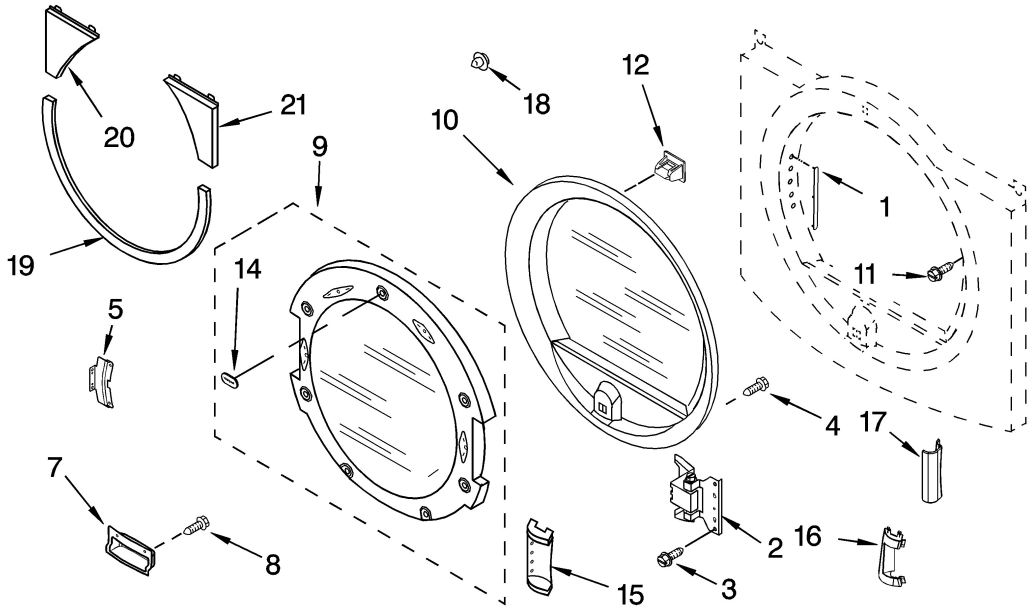

Secadora Whirlpool GW9250PW1

Guía	N.P.	Descripción
55	8299929	Dryer wire harness
56	8519273	Bracket
57	8546219	Dryer electronic control board
59	3400826	Screw
61	8519233	Dryer toe panel
61A	3980095	Toe panel
61B	8519234	Toe panel
62	8519219	Rear panel
63	692400	Washer push nut
64	343641	Dishwasher screw
66	279818	Dryer 4-way side vent kit
66A	279969	Dryer 4-way side vent kit
66B	279925	Dryer 4-way side vent kit

Secadora Whirlpool GW9250PW1

Guía	N.P.	Descripción
1	8563855	Dryer cabinet hole plug
2	8559709	Dryer hinge
3	342043	Screw
4	W10850046	Dryer Screw
5	8529539	Bracket
7	8559739	Handle (silver)
7A	8559743	Handle (silver)
7B	8559741	Handle
7C	8559738	Handle
7D	8559742	Handle (silver)
7E	8559740	Handle (off-white)
8	3357011	Range screw
9	8541574	Dryer door assembly
9A	8572962	Washer door outer frame
9B	3977873	Door
10	8557501	Dryer door assembly
11	355515	Washer screw
12	3389441	Dryer door catch
14	8529540	Medallion
15	8528289	Dryer door handle filler, left (platinum)
15A	3980082	Dryer door left handle filler (pewter)
15B	3979771	Dryer door handle filler (biscuit)
15C	8528287	Dryer door handle filler, right
15D	3980101	Handle (silver)
15E	3979772	Handle (off-white)
16	8559713	Dryer cover
16A	8559719	Dryer cover
16B	8559717	Dryer cover