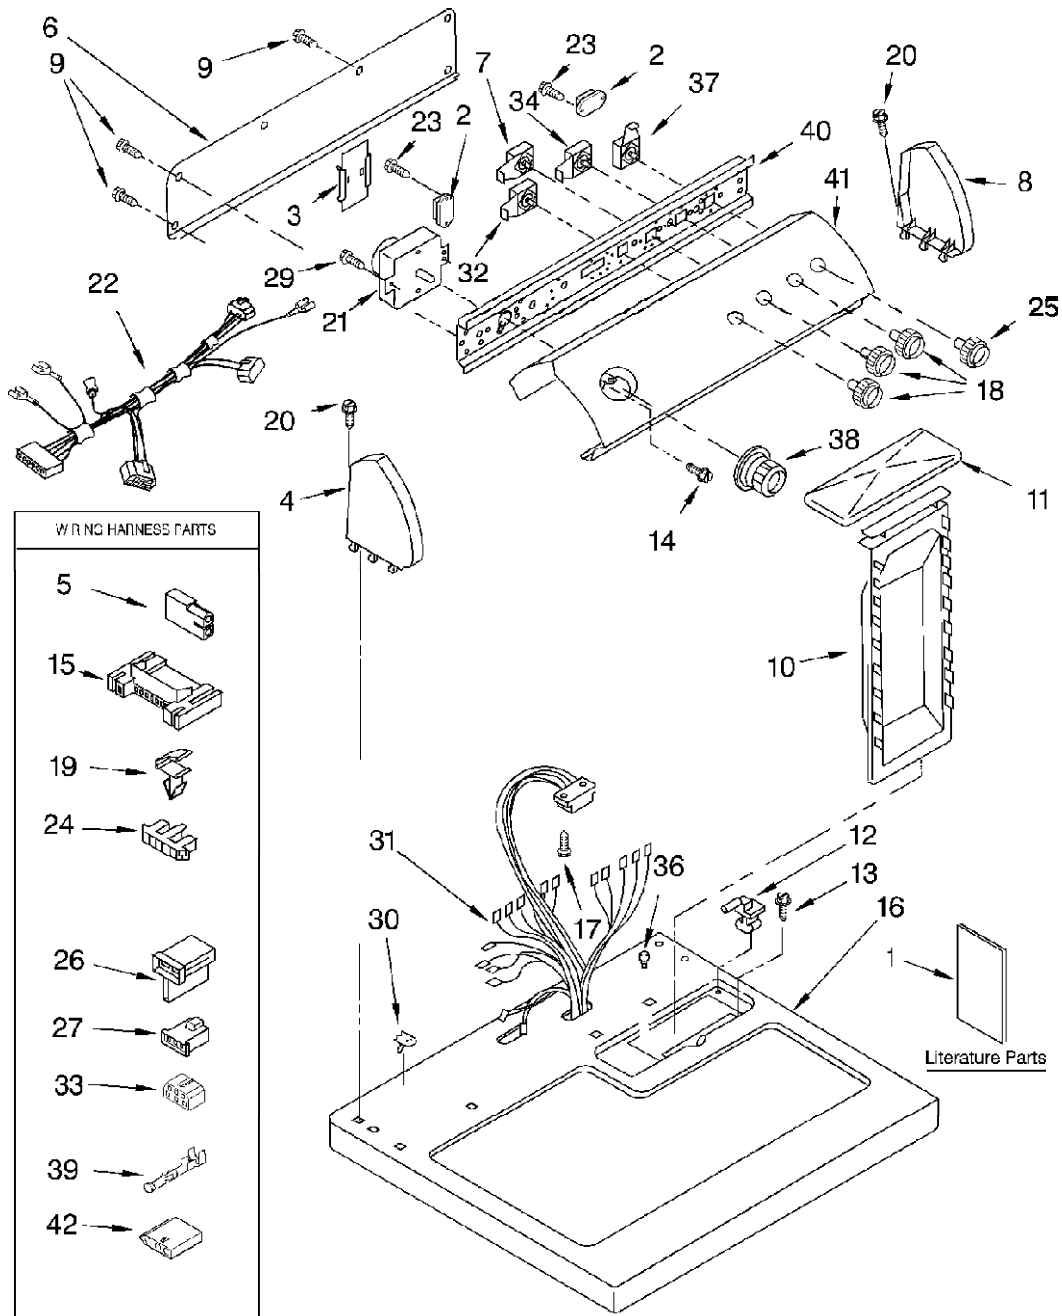

Distribuidor Autorizado

SurteRápido.com

Venta de Refacciones
Electrodomesticas

SECADORA GGW9878JQ0