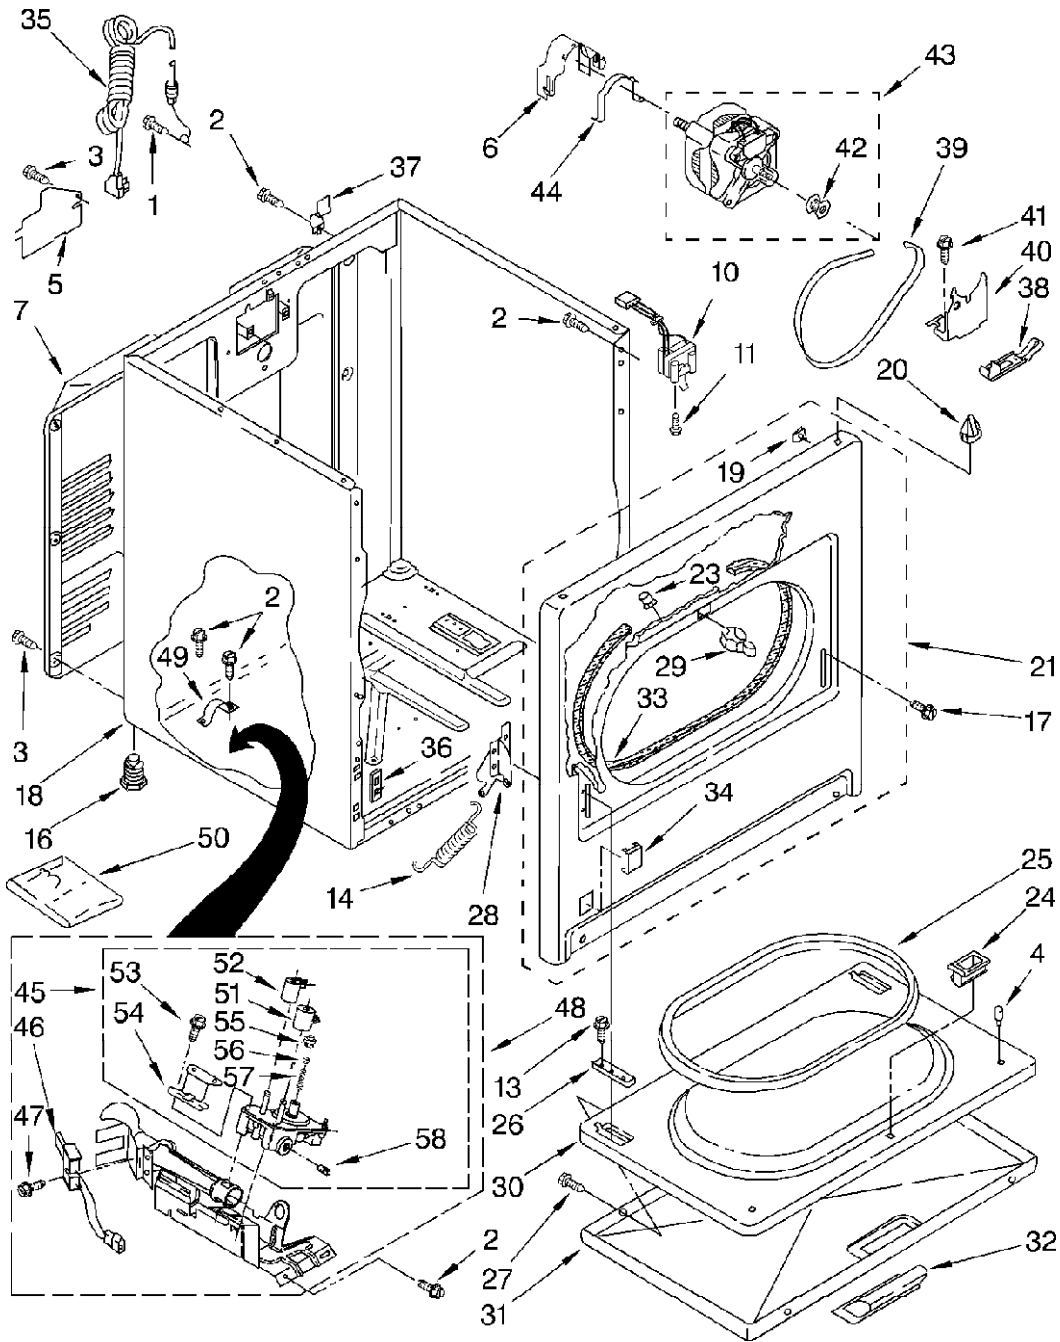

Distribuidor Autorizado

SurteRápido.com

Venta de Refacciones
Electrodomesticas

SECADORA GGW9878JQ0