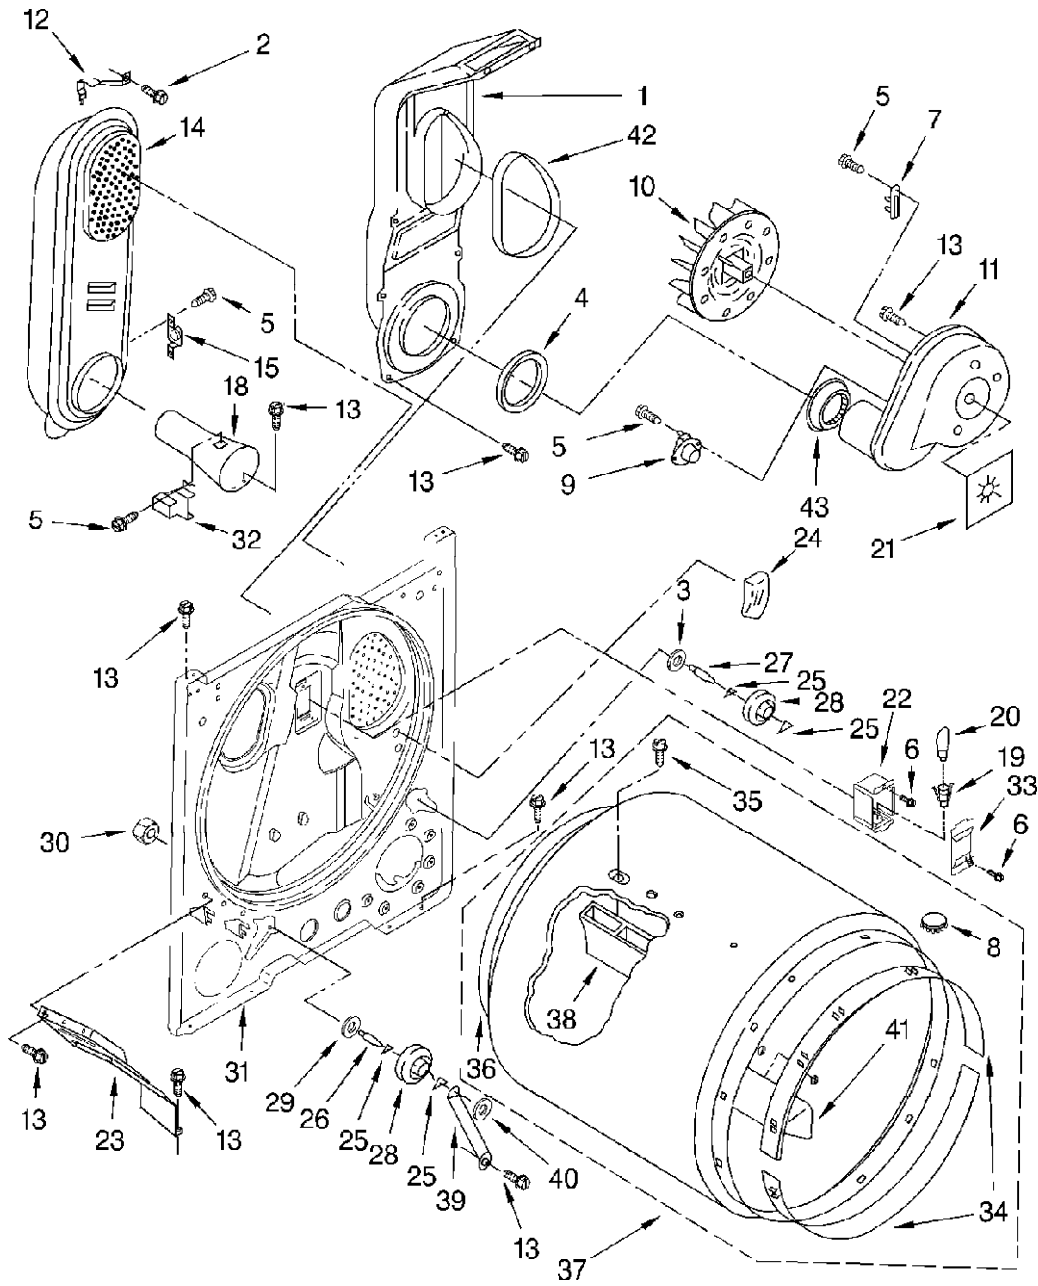

Distribuidor Autorizado

SurteRápido.com

Venta de Refacciones
Electrodomesticas

SECADORA GGW9878JQ0