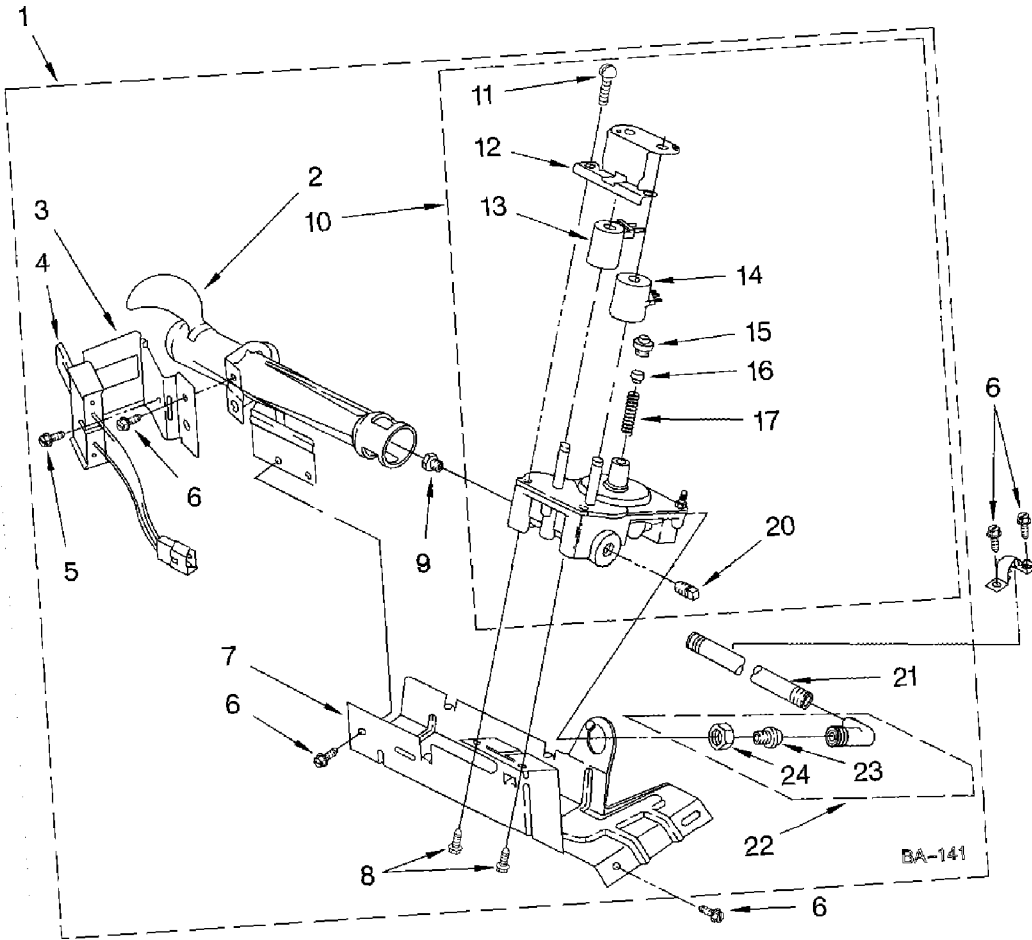

Distribuidor Autorizado

SurteRápido.com

Venta de Refacciones
Electrodomesticas

SECADORA GGW9878JQ0

Marca		Whirlpool	
Capacidad		7 Ft ³	
Color		Blanco	
R e f	Descripción	C a n t	GGW9878JQ0
TOP AND CONSOLE			
2	Power Relay (2)	2	3405281
3	Control Board	1	3976623
4	Cap, End (L.H.) (White)	1	8271365
	Cap, End (L.H.) (Biscuit)	1	8271368
5	Plug, 2-Way Terminal	1	717252
6	Panel, Rear Console	1	8274261
7	Switch, Wrinkle Shield	1	3405152
8	Cap, End (R.H.) (White)	1	8271359
	Cap, End (R.H.) (Biscuit)	1	8271362
9	Screw, Hex Washer Head	1	693995
10	Handle & Lint Screen Assembly	1	349639
11	Cover, Lint Screen (White)	1	8283378
	Cover, Lint Screen (Biscuit)	1	8283380
12	Hinge, R.H.	1	3978605
	Hinge, L.H.	1	3978606
13	Screw, 8-18 x 5/8	1	688983
14	Screw, Grounding	1	3400859
15	Connector (Motor)	1	3395683
16	Top (White)	1	8271390
	Top (Biscuit)	1	8271392
17	Screw, 10-16 x 1/2	1	343641
18	Knob, Control (White)	1	8271339
	Knob, Control (Biscuit)	1	8271348
19	Clip-Harness	1	3394427
20	Screw, Console	1	388326
21	Timer Assembly (60 Hz.)	1	3976585
22	Harness, Console	1	8283281
23	Screw, 6-20 x 3/8	1	3388228
24	Connector-Timer	1	3397269
25	Knob, Push-To-Start (White)	1	8271341
	Knob, Push-To-Start (Biscuit)	1	8271349
26	Connector, 2-Position (Gas Valve)	1	3403499
27	Connector, 3-Position (Gas Valve)	1	3403498
29	Screw, 8-18 x 5/16	1	3390646
30	Nut, Push-In (2)	2	357213
31	Harness, Wiring	1	3406638
32	Switch, Temperature	1	8299970