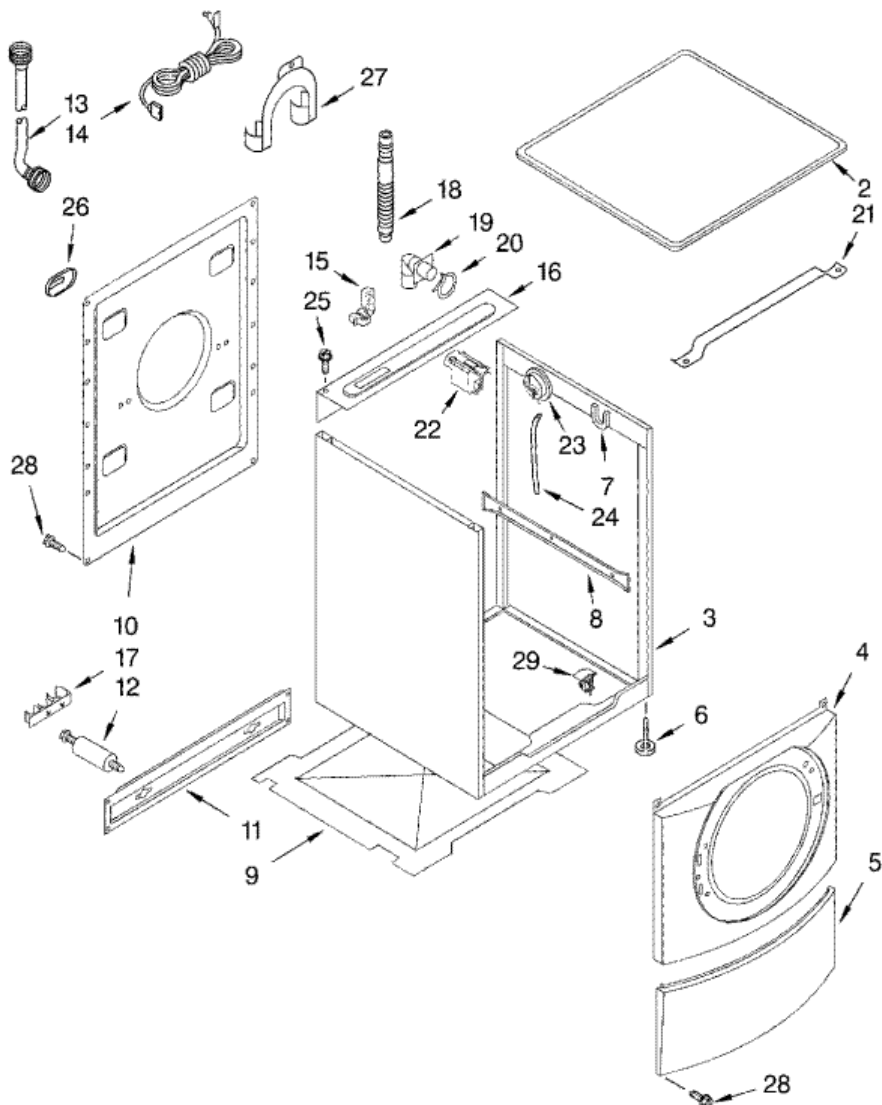

## GHW9250ML0 GABINETE

**GHW9250ML0 GABINETE**

2	8182061	TOP (PEWTER) (S/P)
2	8181830	TOP (BISCUIT) (S/P)
2	8181641	TOP (WHITE) (S/P)
3	8182609	CABINET (WHITE) (S/P)
3	8181805	CABINET (BISCUIT) (S/P)
3	8182063	CABINET (PEWTER) (S/P)
4	8182059	PANEL, FRONT (BISCUIT) (S/P)
4	8181838	PANEL, FRONT (WHITE) (S/P)
4	8182060	PANEL, FRONT (PEWTER) (S/P)
5	8181809	TOE PANEL (BISCUIT) (S/P)
5	8181643	TOE PANEL (WHITE) (S/P)
5	8182062	TOE PANEL (PEWTER) (S/P)
6	8181636	FOOT, LEVELING (S/P)
7	8181763	BRACKET, SPRING (S/P)
8	8181634	BRACE, SIDE PANEL (S/P)
9	8181635	PAN, BOTTOM (S/P)
10	8181638	PANEL, REAR (S/P)
11	8182661	BRACE, TRANSPORT (S/P)
12	285955	BOLT, SHIPPING (UPPER) (S/P)
13	76314	HOSE, WATER INLET (RED COUPLER) (S/P)
14	8181689	CORD, POWER (S/P)
15	8182635	STRAIN RELIEF (S/P)
16	8181631	BRACE, REAR (S/P)
17	8182629	CLAMP, TUBE TRANSPORTATION (S/P)
18	8181737	OUTER DRAIN HOSE (S/P)
19	8181738	CONNECTOR, DRAIN HOSE (S/P)
21	8181632	BRACE, TOP (S/P)
22	8181922	FILTER, INTERFERENCE (S/P)
23	8181695	SWITCH, PRESSURE (S/P)
24	8181739	HOSE, PRESSURE SWITCH (S/P)
26	8540268	COVER, TRANSPORT (S/P)
27	8540021	STORAGE, HOSE (S/P)
29	8182830	MICROSWITCH (2) (S/P)