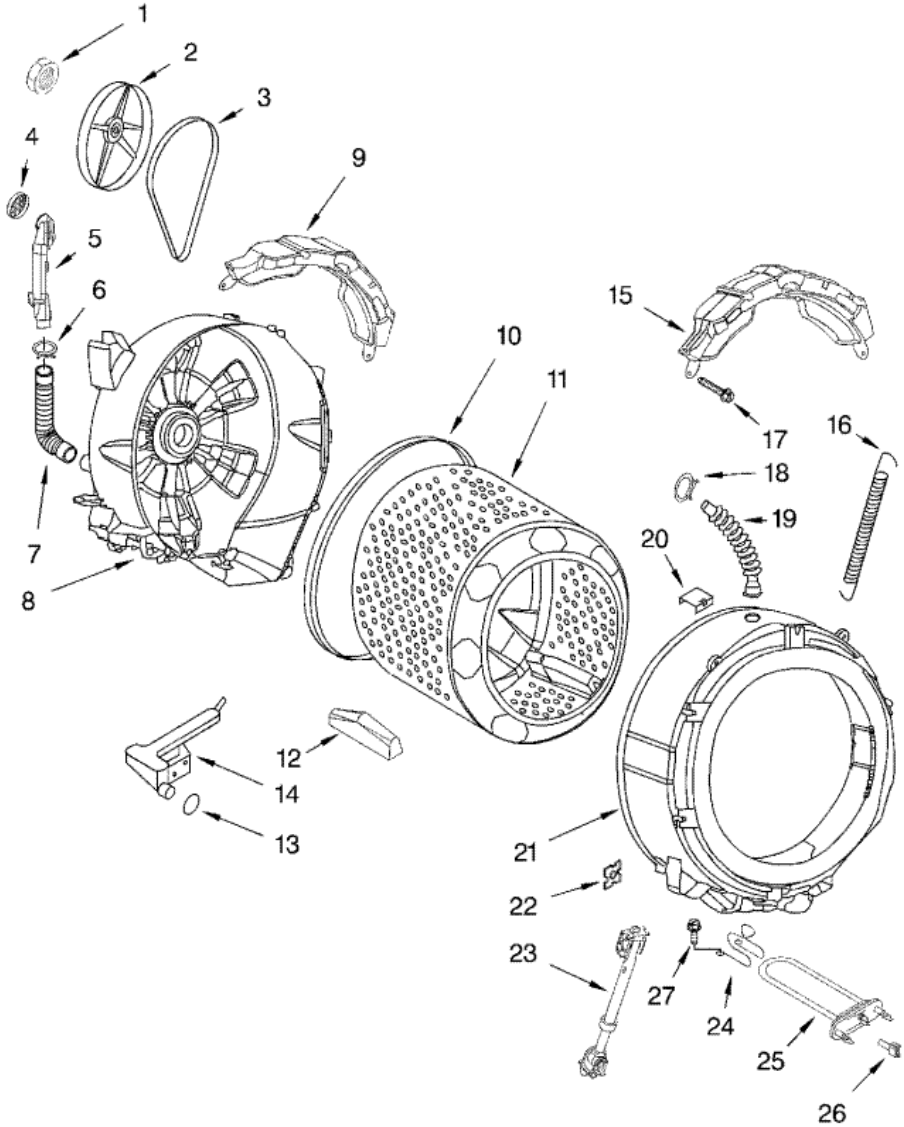

GHW9250ML0 TINA