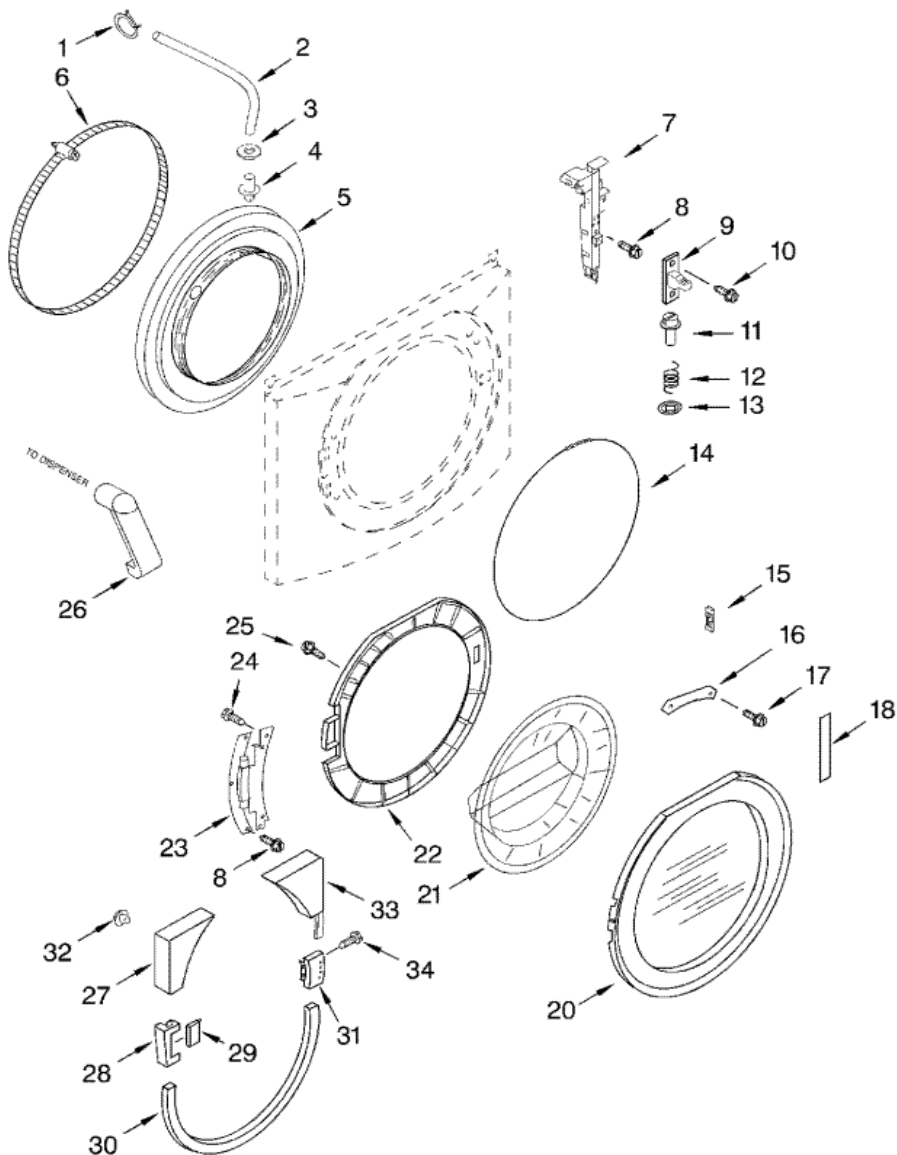

Distribuidor Autorizado

SurteRápido.com

Venta de Refacciones
Electrodomesticas

GHW9250ML0 PUERTA