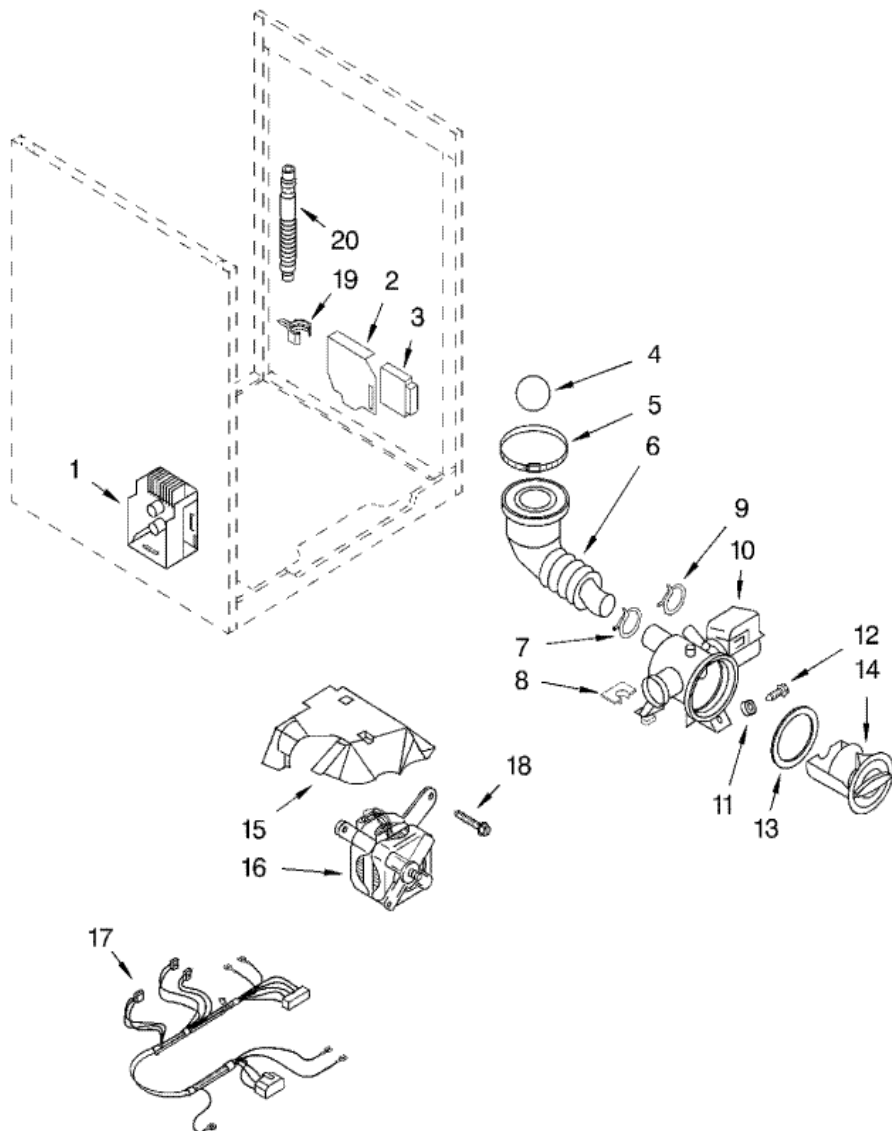

Distribuidor Autorizado

SurteRápido.com

Venta de Refacciones
Electrodomesticas

GHW9250ML0 MOTOR