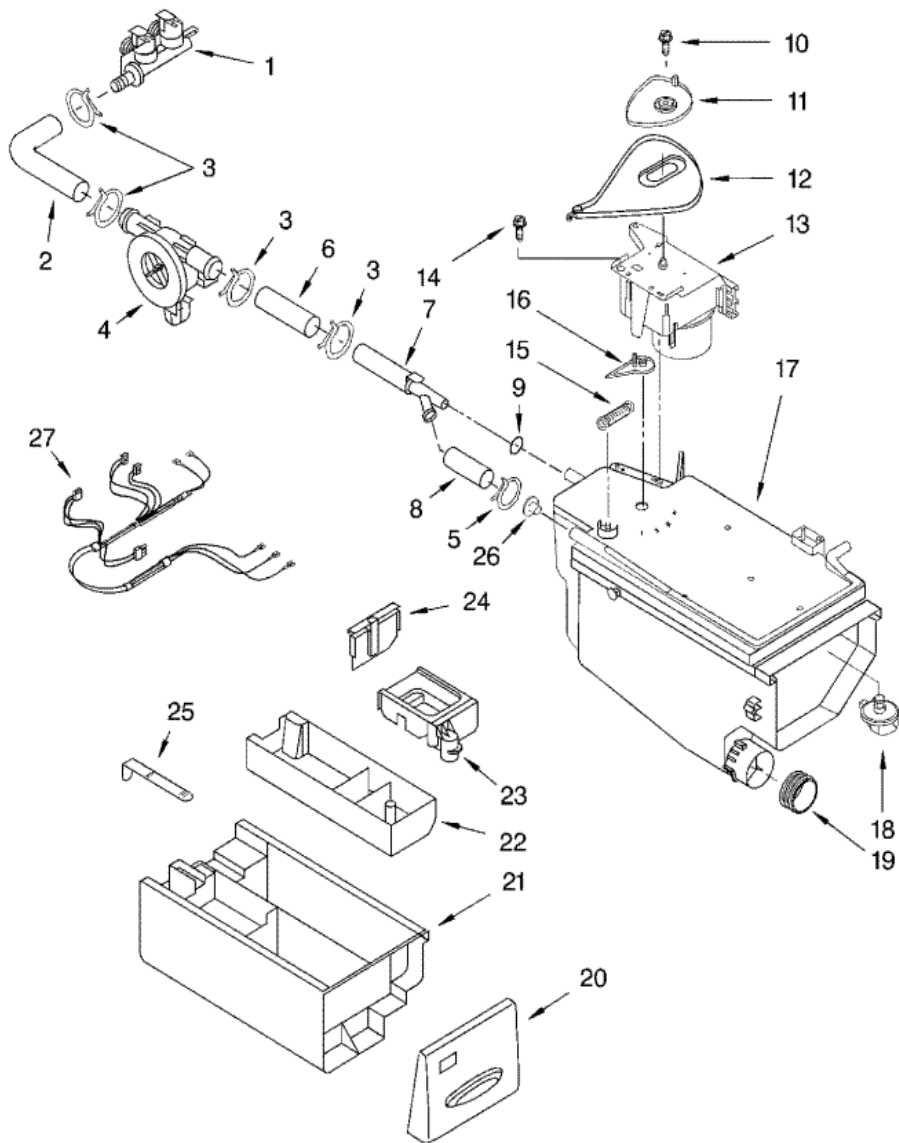

## GHW9250ML0 DEPOSITO DETERGENTE

**GHW9250ML0 DEPOSITO  
DETERGENTE**

1	8181694	VALVE, INLET (S/P)
2	8181710	HOSE, FLOWMETER (L-SHAPED) (S/P)
3	489503	CLAMP (S/P)
4	8181696	FLOWMETER (S/P)
5	489503	CLAMP (S/P)
6	8181708	HOSE, FLOWMETER (S/P)
7	8181713	NOZZLE, INLET (S/P)
8	8181709	HOSE, DISPENSER (S/P)
9	280196	O-RING (S/P)
10	8181728	SCREW (S/P)
11	8181726	CAM, ACTUATOR (S/P)
12	8181725	LEVER, WATER DISTRIBUTION (S/P)
13	8181723	ACTUATOR (S/P)
14	8181759	SCREW, SELF-CUTTING (S/P)
15	8181727	SPRING, LEVER (S/P)
16	8181724	CONNECTION, LEVER (S/P)
17	8182704	DISPENSER (S/P)
18	8181712	NOZZLE, DISTRIBUTION (S/P)
19	8181747	SEAL (S/P)
20	8181880	HANDLE, DRAWER (BLUE) (S/P)
20	8182070	HANDLE, DRAWER (PEWTER) (S/P)
20	8181854	HANDLE, DRAWER (PLATINUM) (S/P)
20	8182071	HANDLE, DRAWER (BISCUIT) (S/P)
21	8181720	DRAWER, DETERGENT (S/P)
22	8181722	CONTAINER, DETERGENT (S/P)
23	8182665	SIPHON, BLEACH/SOFTENER (S/P)
24	8181730	SEPARATOR (S/P)
25	8181721	HOOK, DRAWER (S/P)
26	8181715	NOZZLE, WINDOW RINSE (S/P)
27	8181781	HARNESS, WIRING (INLET VALVE) (S/P)