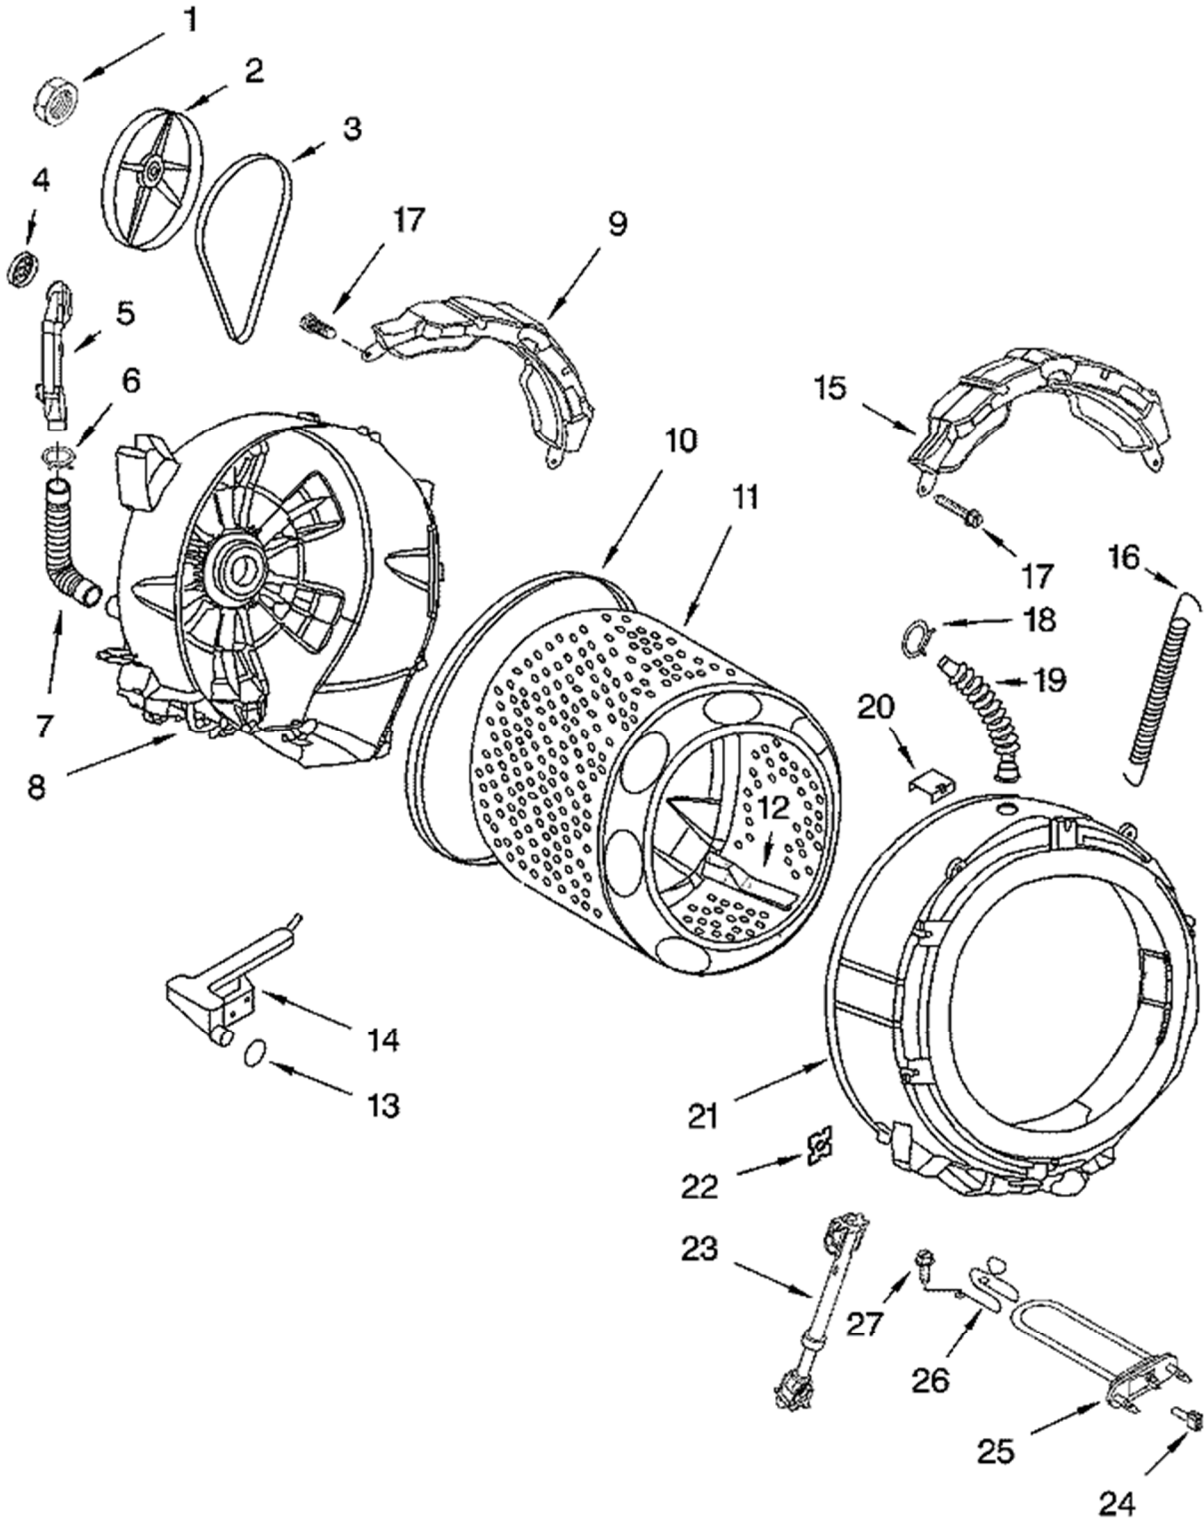

LAVADORA GHW9300PW4

TUB AND BASKET PARTS

For Model: GHW9300PW4

(White/Platinum)

Distribuidor Autorizado

SurteRápido.com

Venta de Refacciones
Electrodomesticas

LAVADORA GHW9300PW4

Guía	Descripción	Refacción
1	NUT	WPW10283361
2	DRUM DRIVE PULLEY	WP8182650
3	DRIVE BELT	WPW10388414
4	COVER	8181745
5	VENT-PIPE	8181744
6	CLAMP, VENT HOSE	8540010
7	HOSE, EXHAUST	WP8181743
8	TUB-OUTER	W10772617
9	USE WPL W10008870	8181913
10	GASKET, TUB	WP8181673
11	USE WPL W10250573	8182232
12	WASHER BAFFLE	WP8182233
13	RING-O	WPW10250553
14	AIR TRAP	8181731
15	COUNTERWEIGHT-FRONT	WPW10008880
16	SPRING	W10135004
17	SCREW-KIT	W10182109
18	HOSE CLAMP	WP3367052
19	HOSE, TUB TO DISPENSER	WP8181794
20	CLAMP, TUB	WP8540092
21	OUTER TUB	W10772607
22	NUT, PUSH-IN	WP8182512
23	SHOCK ABSORBER	W10822553
24	TEMPERATURE SENSOR	WPW10467289
25	WATER HEATER ASSEMBLY	WPW10426377
26	BRACKET	W10250558
27	SCREW	WPY706189