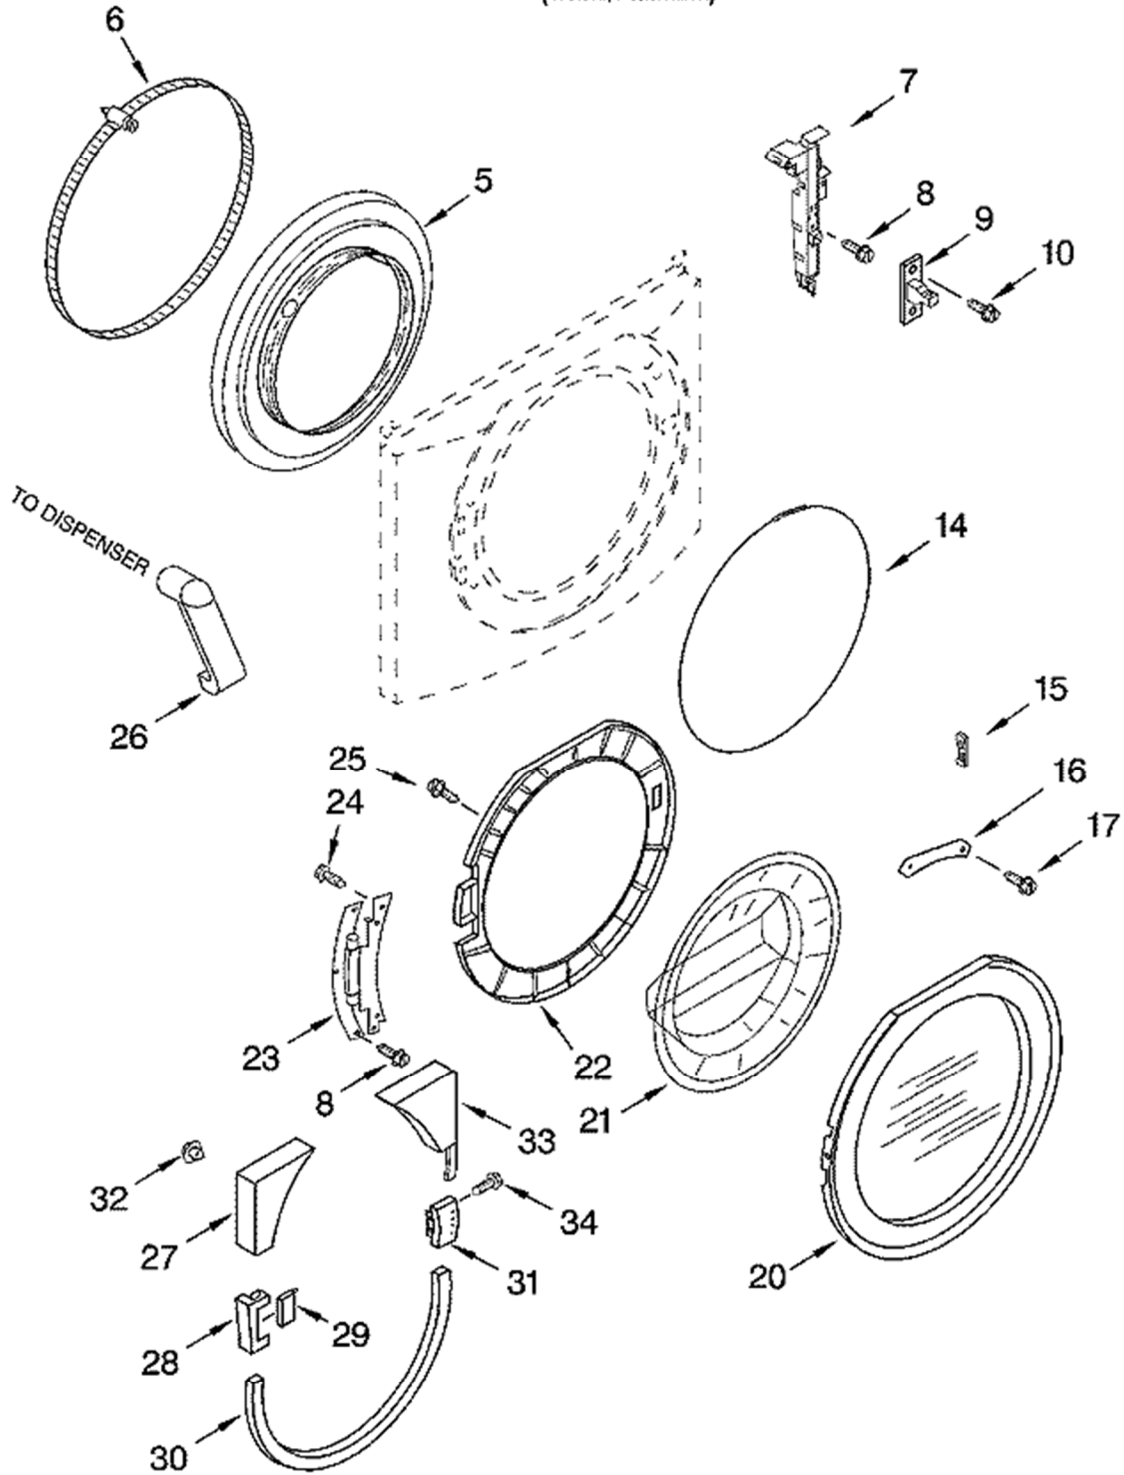

LAVADORA GHW9300PW4

DISPENSER PARTS

For Model: GHW9300PW4
(White/Platinum)

Distribuidor Autorizado

SurteRápido.com

Venta de Refacciones
Electrodomesticas

LAVADORA GHW9300PW4

Guía	Descripción	Refacción
1	WATER INLET VALVE	WP8182862
2	JOSE, INLET VALVE TO DISPENSER	8182683
3	CLAMP	WP489503
7	NOZZLE	280194
9	RING-O	280196
11	CAM	8181726
12	LEVER, WATER DISTRIBUTION	WP8181725
13	WASHER DISPENSER ACTUATOR MOT	WPW10665207
15	SPRING	8181727
16	LEVER, WATER DISTRIBUTION	8181724
17	WASHER DISPENSER	280198
18	NOZZLE, DISTRIBUTION	WP8181712
19	SEAL	WP8181747
20	DISPENSER DRAWER HANDLE	WP8181887
21	DETERGENT DISPENSER DRAWER	WP8181720
22	CONTAINER, DETERGENT	WP8181722
23	SIPHON. BLEACH/SOFTENER	8182665
24	DIVIDER	8182131
25	DRAWER HOOK	WP8181721
26	CAP	8182123
27	HARNS-WIRE	8182863
28	COVER	8181898

LAVADORA GHW9300PW4

DOOR AND LATCH PARTS

For Model: GHW9300PW4
(White/Platinum)

Distribuidor Autorizado

SurteRápido.com

Venta de Refacciones
Electrodomesticas

LAVADORA GHW9300PW4

Guía	Descripción	Refacción
5	WASHER DOOR BELLOW	WP8182119
6	BELLOW TO OUTER TUB CLAMP	WP8182210
7	DOOR LOCK LATCH	WP8182634
8	SCREW	WP8540725
9	DOOR HOOK/STRIKE	WP8181651
10	SCREW	W11230114
14	BELLOW CLAMP	W10902779
15	CLAMP	8181659
16	CLAMP	8181650
17	SCREW	8181785
21	INNER DOOR GLASS	8181655
22	DOOR, BACK SUPPORT	8182628
23	DOOR HINGE	8181843
24	SCREW	WP8181660
25	SCREW	WP8540282
26	DISPENSER TO BELLOW TUBE	WPW10005300
27	TRIM	8181842
28	COVER	8181841
29	HINGE COVER	8181844
30	TRIM-WHITE	8181840
31	DOOR HANDLE	WP8181846
32	CLIP. TRIM	WP8182779
33	TRIM	8181839
34	SCREW	WP3400805