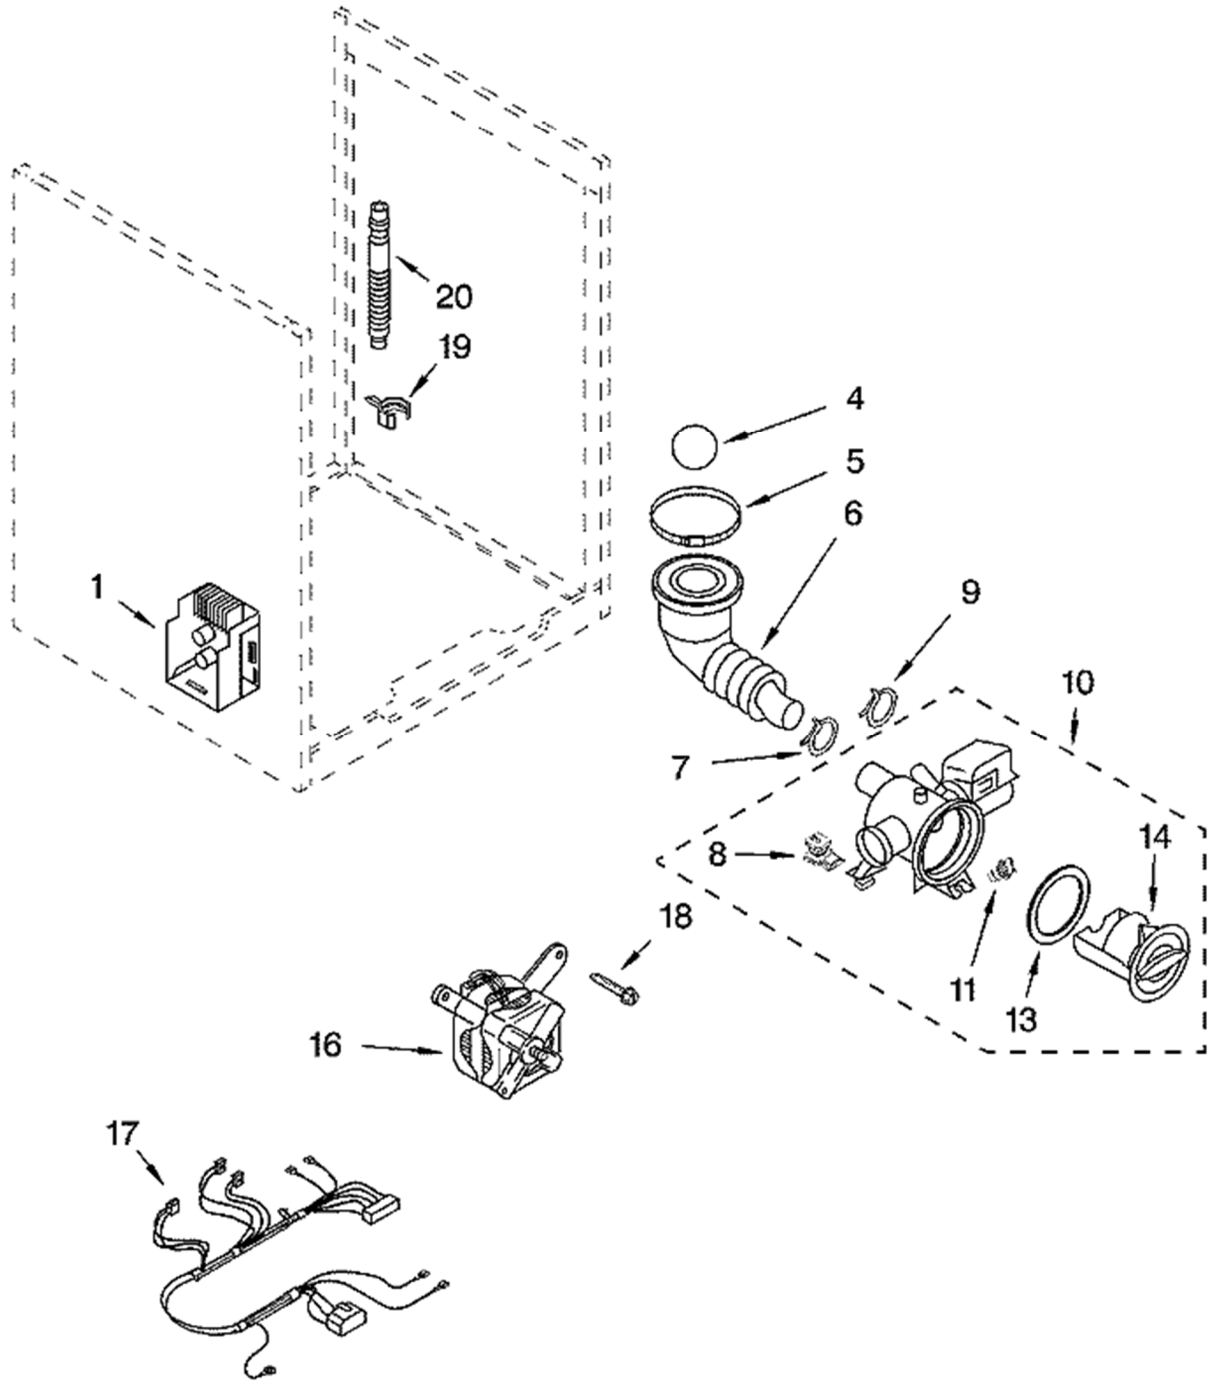

LAVADORA GHW9300PW4

PUMP AND MOTOR PARTS

For Model: GHW9300PW4

(White/Platinum)

Distribuidor Autorizado

SurteRápido.com

Venta de Refacciones
Electrodomesticas

LAVADORA GHW9300PW4

Guía	Descripción	Refacción
1	ELECTRONIC CONTROL BOARD	W10756692
4	CHECK DRAIN BALL	W10121657
5	CLAMP	WP696392
6	PUMP HOSE	WPW10467168
7	HOSE CLAMP	WP285655
8	GROMMET, DAMPER REAR	8182820
9	HOSE CLAMP	WP3367052
10	DRAIN PUMP KIT	280187
11	GROMMET, DAMPER FRONT	WPW10526202
13	FILTER CAP SEAL	WP8181736
14	FILTER CAP	8183027
16	DRIVE MOTOR WITH PULLEY	WP8182793
17	WIRING HARNESS	WPW10137867
18	SCREW	W10128585
19	CLIP	8182209
20	DRAIN HOSE	WPW10003250