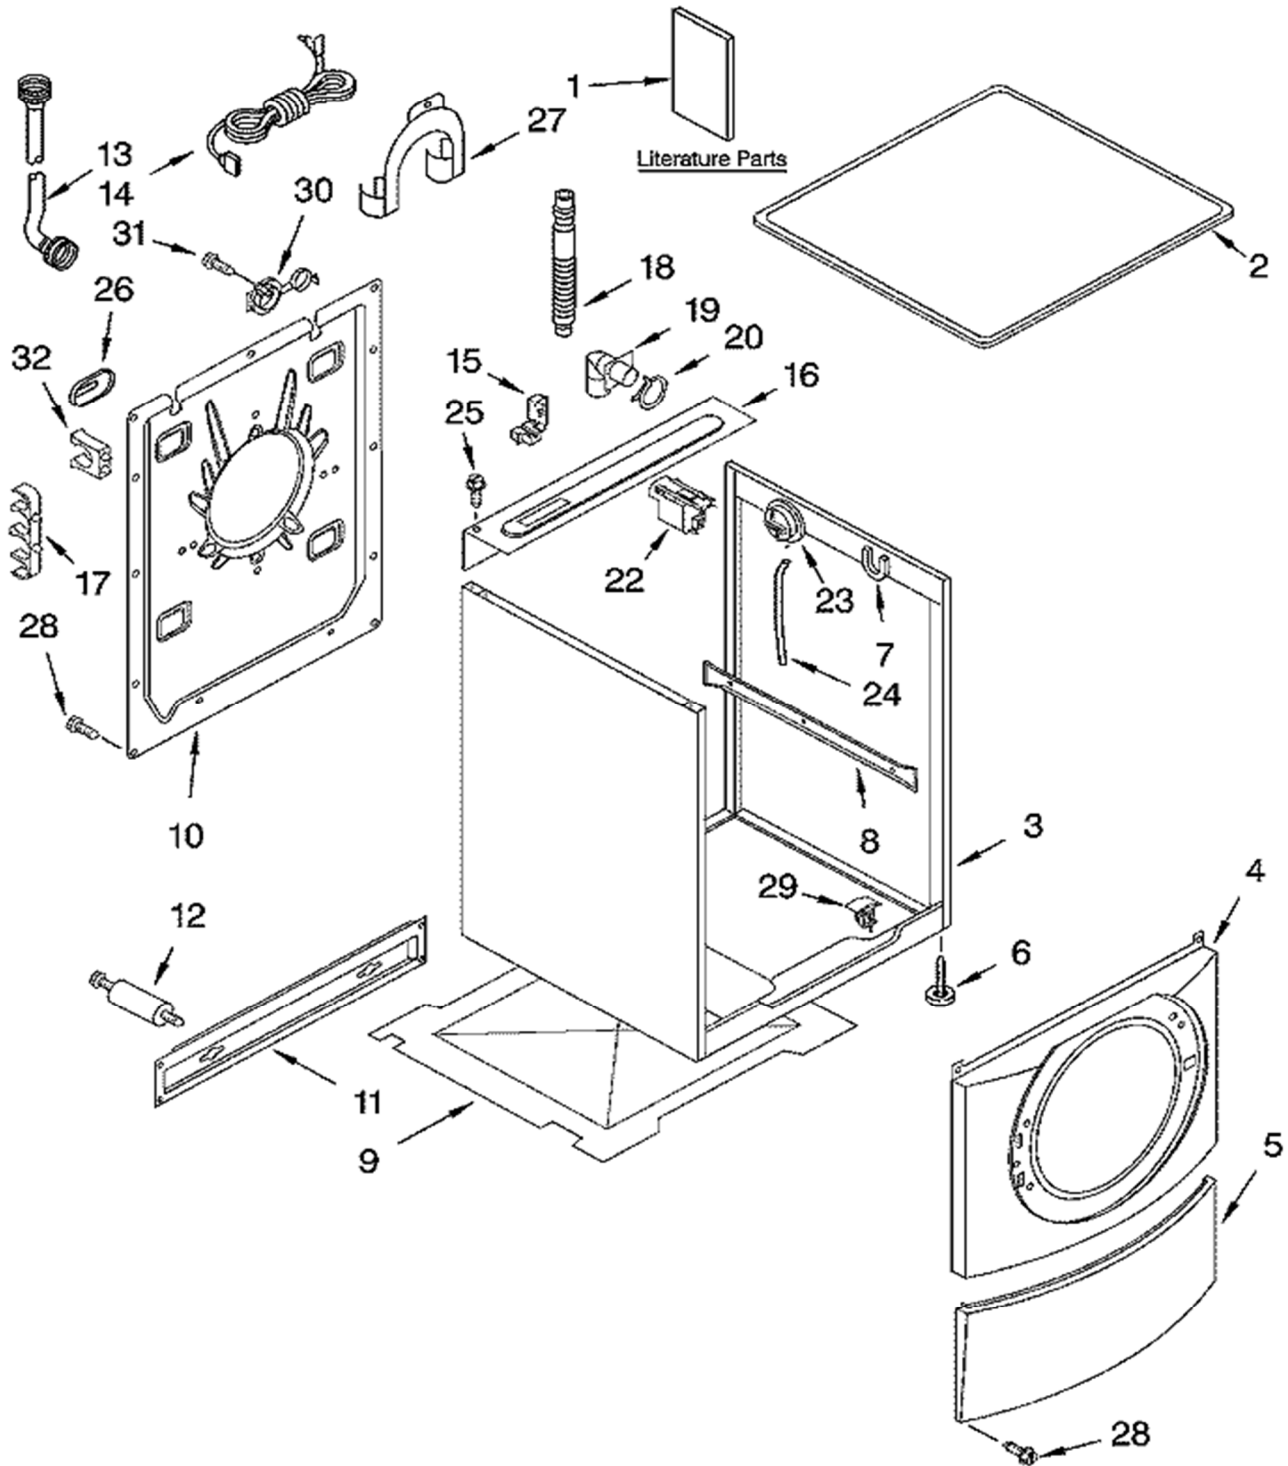

LAVADORA GHW9300PW4

TOP AND CABINET PARTS

For Model: GHW9300PW4
(White/Platinum)

AUTOMATIC
WASHER

Distribuidor Autorizado

SurteRápido.com

Venta de Refacciones
Electrodomesticas

LAVADORA GHW9300PW4

Guía	Descripción	Refacción
1	TECH SHEET	8182677
2	USE WPL 8181641	8181799
3	USE WPL 8182609	8181630
4	PANEL	8181838
5	PANEL	8181643
6	LEVELLING LEG	8181636
7	BRACKET. SPRING	WP8181763
8	BRACE, SIDE PANEL	8183008
9	PANEL	8181635
10	PANEL, REAR	8182698
11	BRACE	WPW10003040
12	SHIPPING BOLT KIT	W10289554A
13	INLET HOSE	WP89503
14	CORD,, POWER	WP8183009
15	RELIEF-STR	8182635
16	BRACE, REAR	8182607
17	CLIP, DRAIN HOSE	8182701
18	HOSE, DRAIN	WP8181737
19	CONNECTOR, DRAIN HOSE	WP8181738
20	HOSE CLAMP	WP3367052
22	NOISE FILTER	WPW10367632
23	WATER LEVEL/PRESSURE SWITCH	WPW10514214
24	WATER LEVEL/PRESSURE SWITCH HOSE	WPW10004260
25	SCREW	8181691
26	COVER, TRANSPORT	WP8540268
27	RETAINER	WPW10280024
28	SCREW	WP488729
29	MICROSWITCH	WPW10085220
30	GROMMET	W11116978
31	SCREW	8182201
32	CLIP, OUTER HOSE HOLDER	8182702