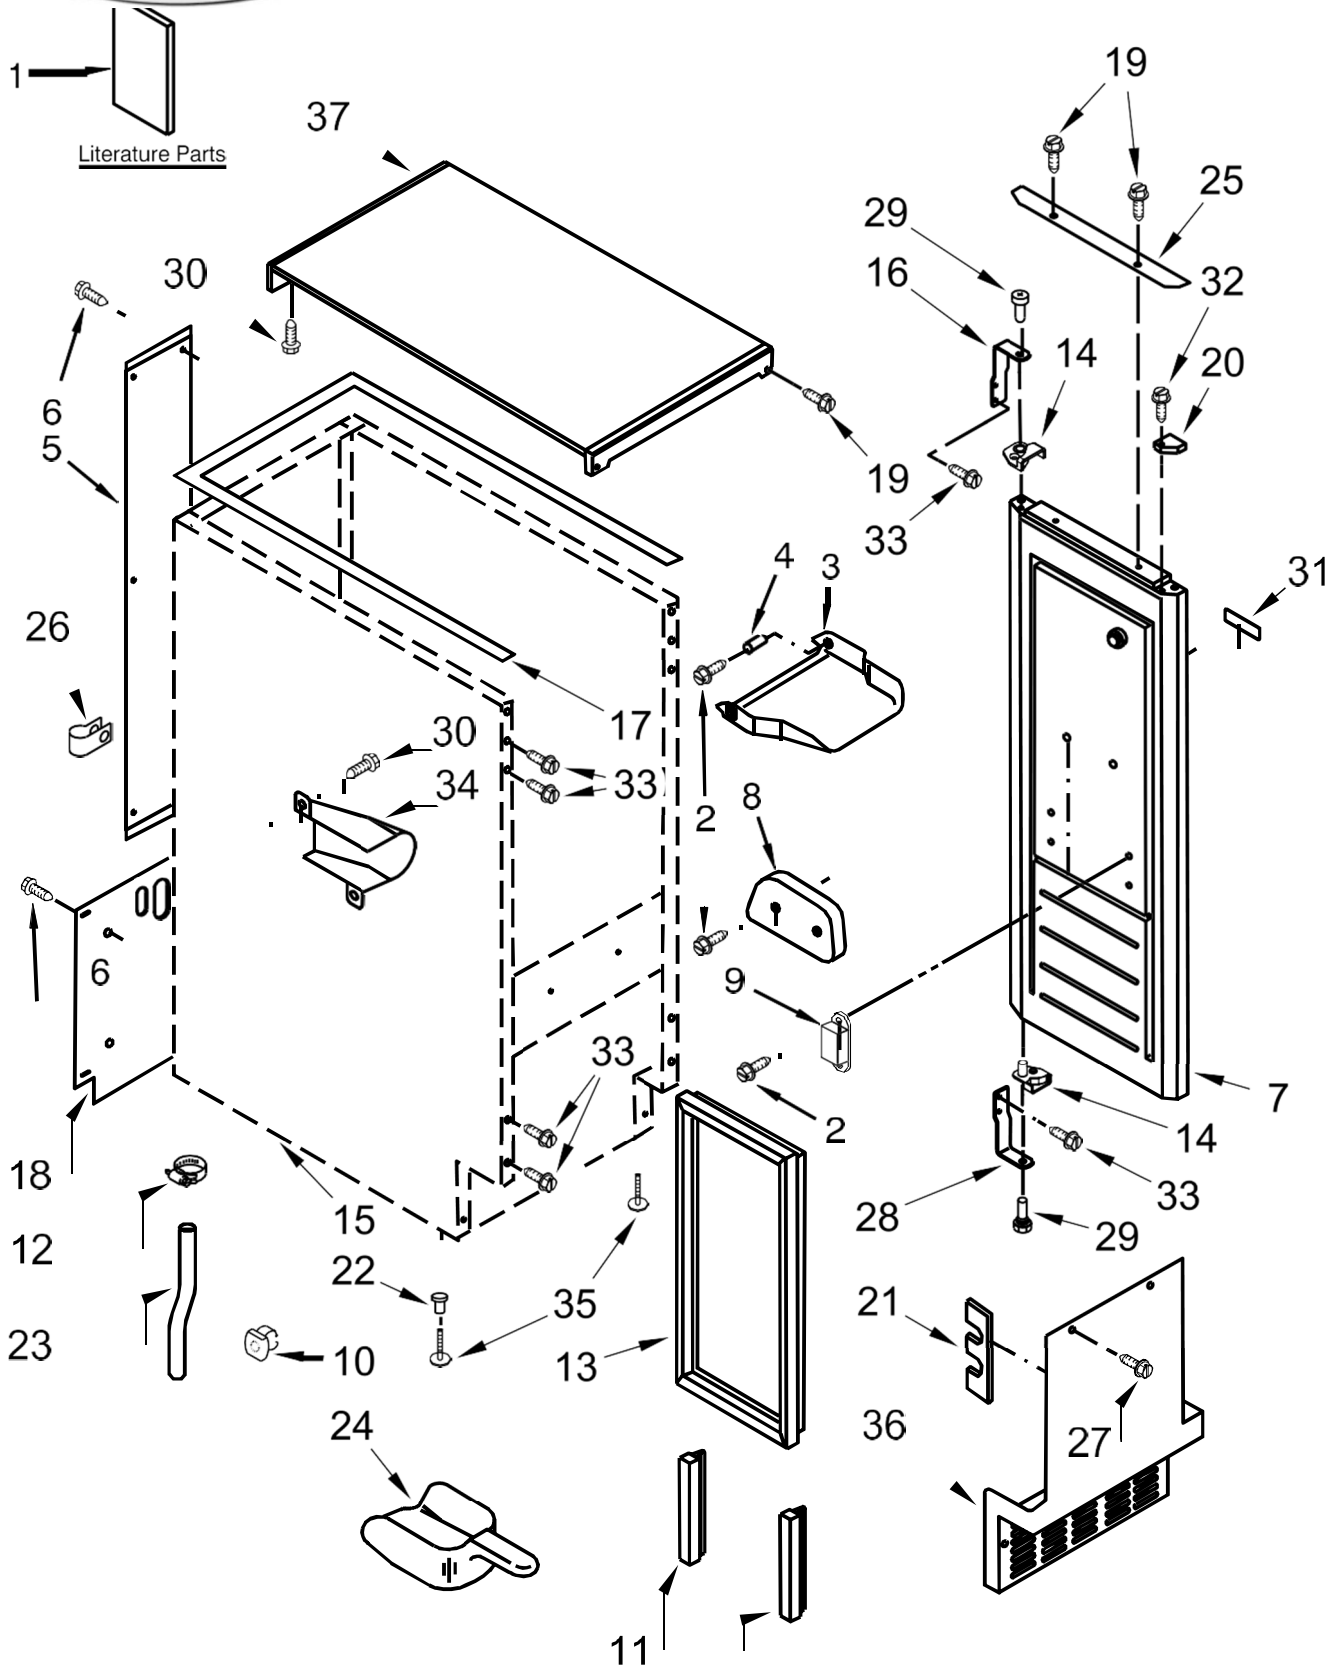

ICE CUBE MAKER

MODELS:

GI15NDXZQ1 (White)
GI15NDXZB1 (Black)
GI15NDXZS1 (Stainless Steel)

REFRIGERADOR GI15NDXZQ1

REFRIGERADOR GI15NDXZQ1

<u>Illus. No.</u>	<u>Part No.</u>	<u>Description</u>
1		Literature Parts
	W10541618	Use and Care Guide
	W10761663	Installation Instructions
	W10761657	Tech Sheet
2	3400886	Screw (Stainless)
3	2185742	Bin, Door
4	2185678	Spacer
5	2217394	Cover, Wiring
6	489442	Screw
7		Door
	W10512905	White
	W10502166	Black
	W10517693	Stainless
8	W10486874	Cam, Door
9	W10529250	Assembly, Magnetic Catch
10	W10136999	Nut, Push-In
11	2217367	Gasket, Bottom
12	W10670799	Clamp, Hose
13	2217294	Gasket, Door
14	W10486560	Stop, Top Door (White)
	W10486558	Stop, Bottom Door (White)
	W10486559	Stop, Top Door (Black)
	W10486561	Stop, Bottom Door (Black)

<u>Illus. No.</u>	<u>Part No.</u>	<u>Description</u>
15		Cabinet and Liner (NOT SERVICED)
16	W10476704	Hinge, Top (White)
	W10476703	Hinge, Top (Black)
17	2217293	Gasket, Top Panel
18	W10136199	Cover, Unit
19	8534077	Screw (White)
	8534075	Screw (Black)
20	W10501828	Filler, Top Endcap (White)
	W10501848	Filler, Bottom Endcap (White)
	W10501833	Filler, Top Endcap (Black)
	W10501849	Filler, Bottom Endcap (Black)
21	W10532250	Pad, Foam
22	3400240	Nut
23	W10737551	Tube, Drain
24	W10493422	Scoop
25		Handle, Door
	2208493W	White
	2208493B	Black
26	2208136	Clip, Water Tube
27	W10531303	Screw (White)
	W10531302	Screw (Black)

<u>Illus. No.</u>	<u>Part No.</u>	<u>Description</u>
28	W10476697	Hinge, Bottom (White)
	W10476696	Hinge, Bottom (Black)
29	2185712	Pin, Hinge
30	489048	Screw
31		Nameplate
	W10481434	White
	W10481433	Grey
32	348689	Screw
33	W10495263	Screw (White)
	W10495264	Screw (Black)
34	2185927	Holder, Scoop
35	3374849	Leg, Leveling
36		Grill, Front
	2185571W	White
	2185571B	Black
37	W10512750	Panel, Top (White)
	W10320117	Panel, Top (Black)