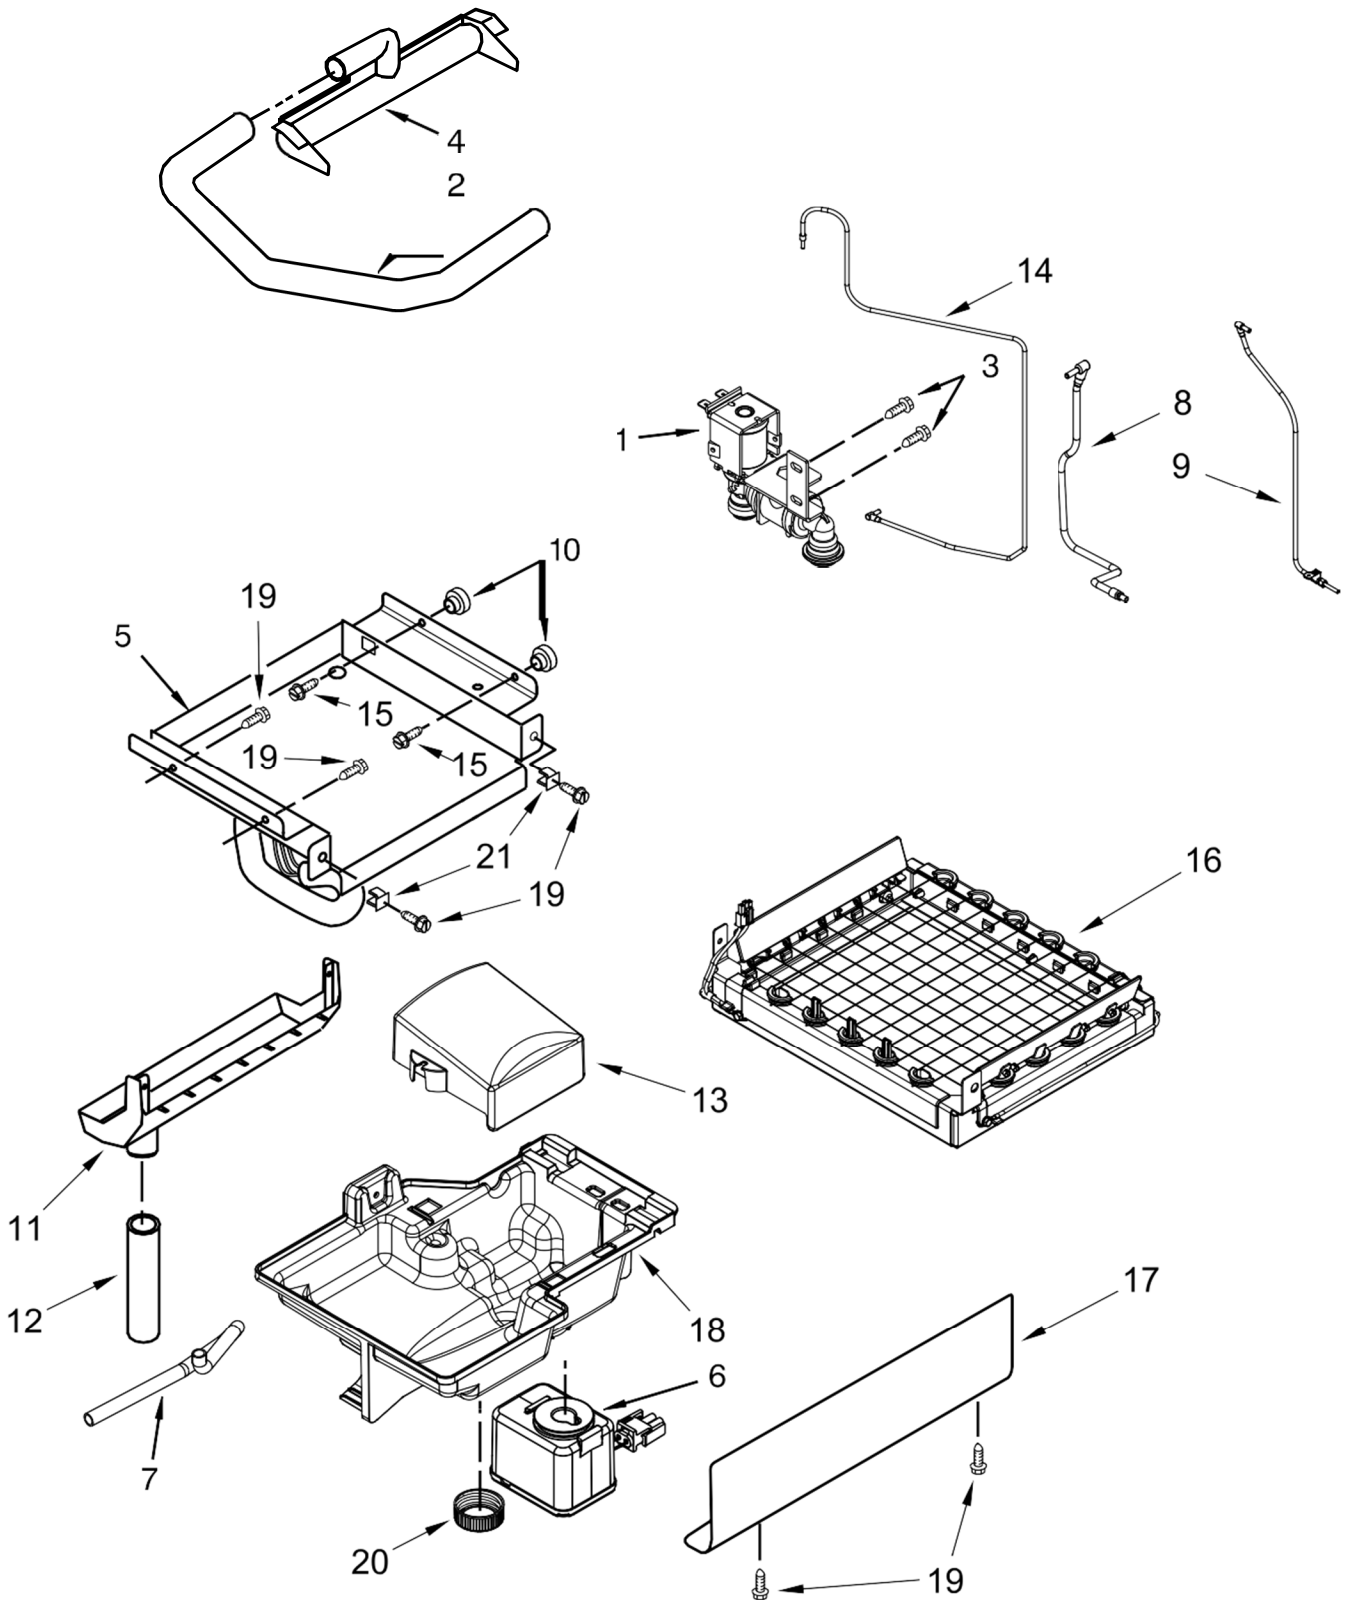

REFRIGERADOR GI15NDXZQ1