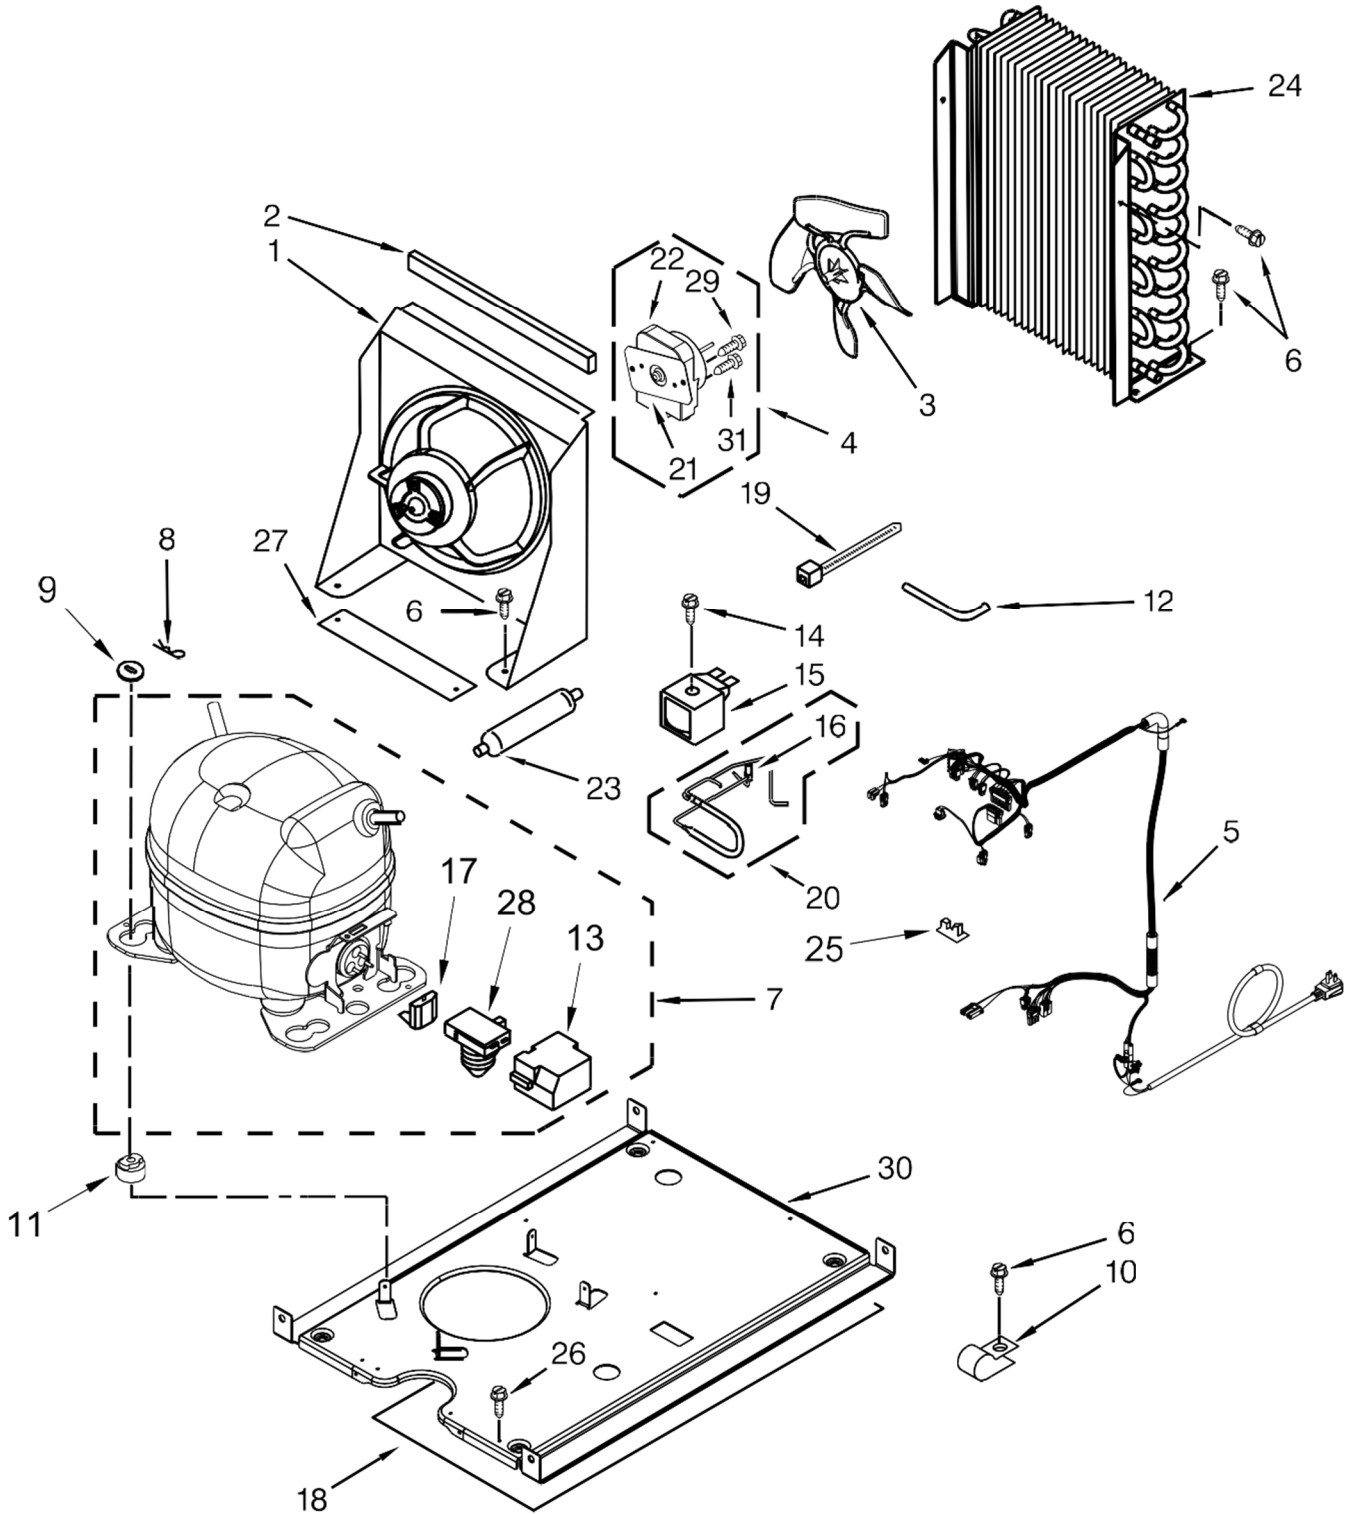

REFRIGERADOR GI15NDXZQ1