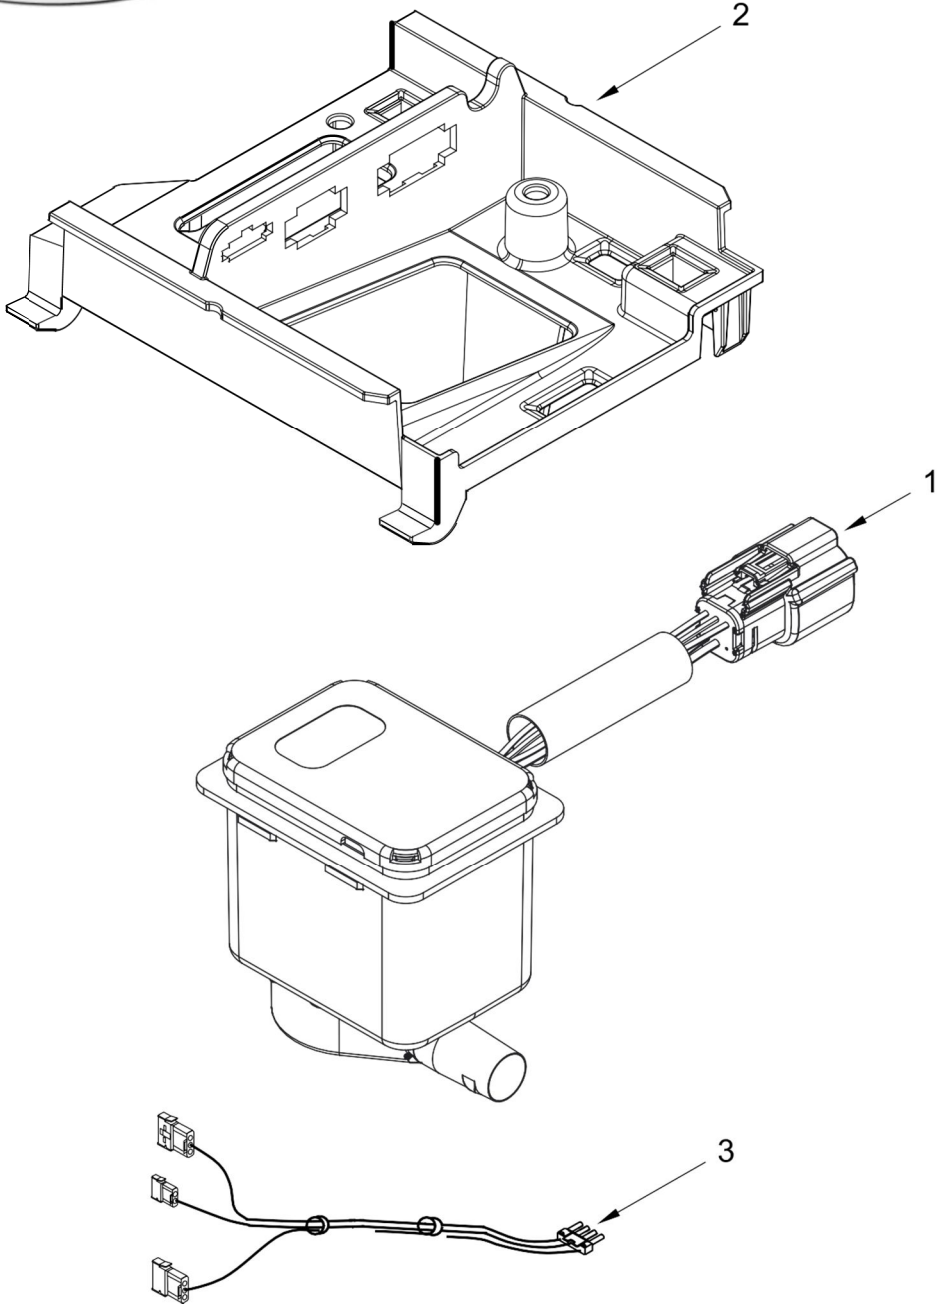

REFRIGERADOR GI15NDXZQ1

<u>Illus. No.</u>	<u>Part No.</u>	<u>Description</u>
1	W10747426	Pump, Recirculating
2	W10489129	Bracket, Pump
3	W10764770	Assembly, Pump Wire