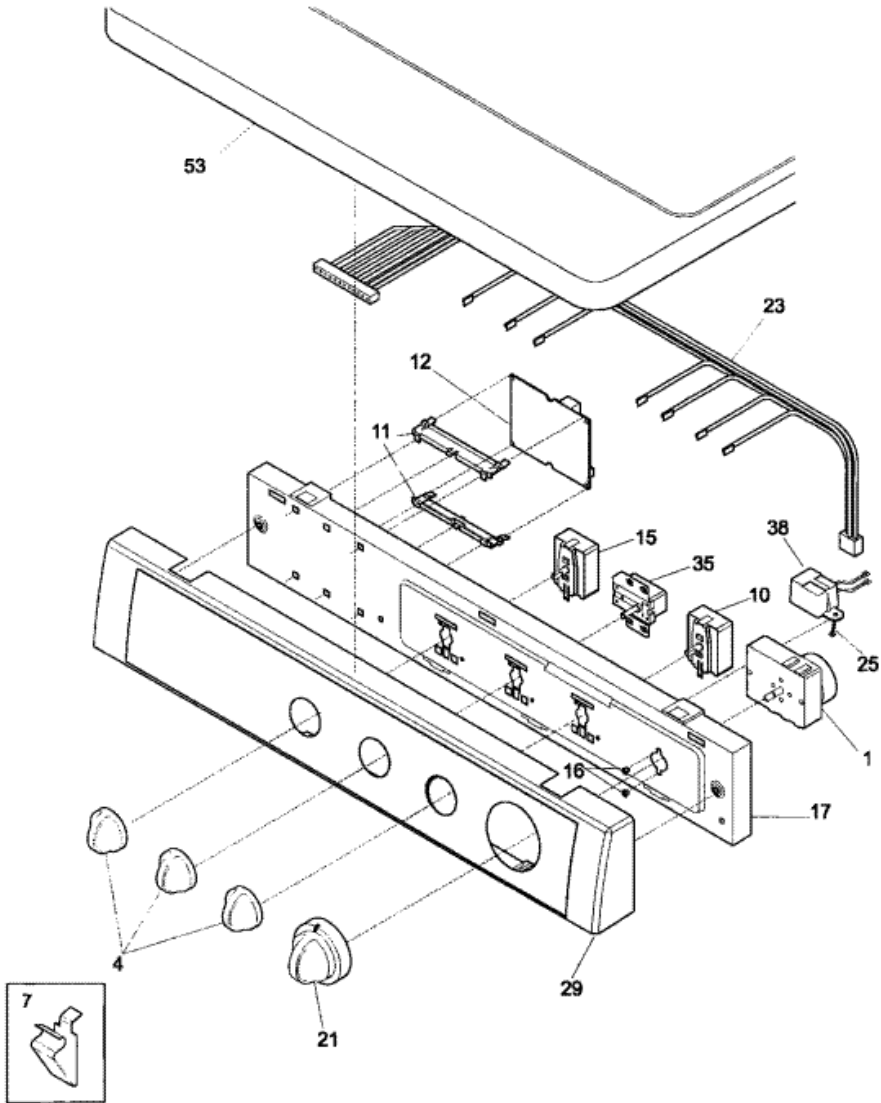

GLGQ332AS1 TABLERO