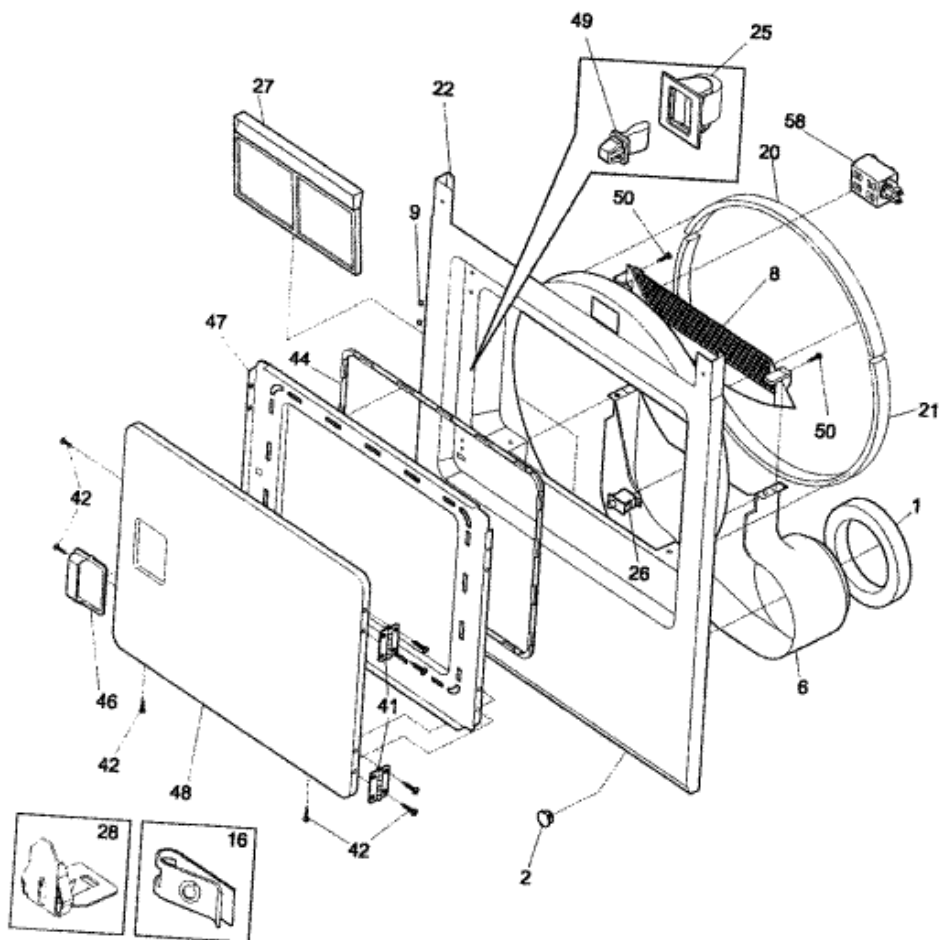

Distribuidor Autorizado

SurteRápido.com

Venta de Refacciones
Electrodomesticas

GLGQ332AS1 PUERTA