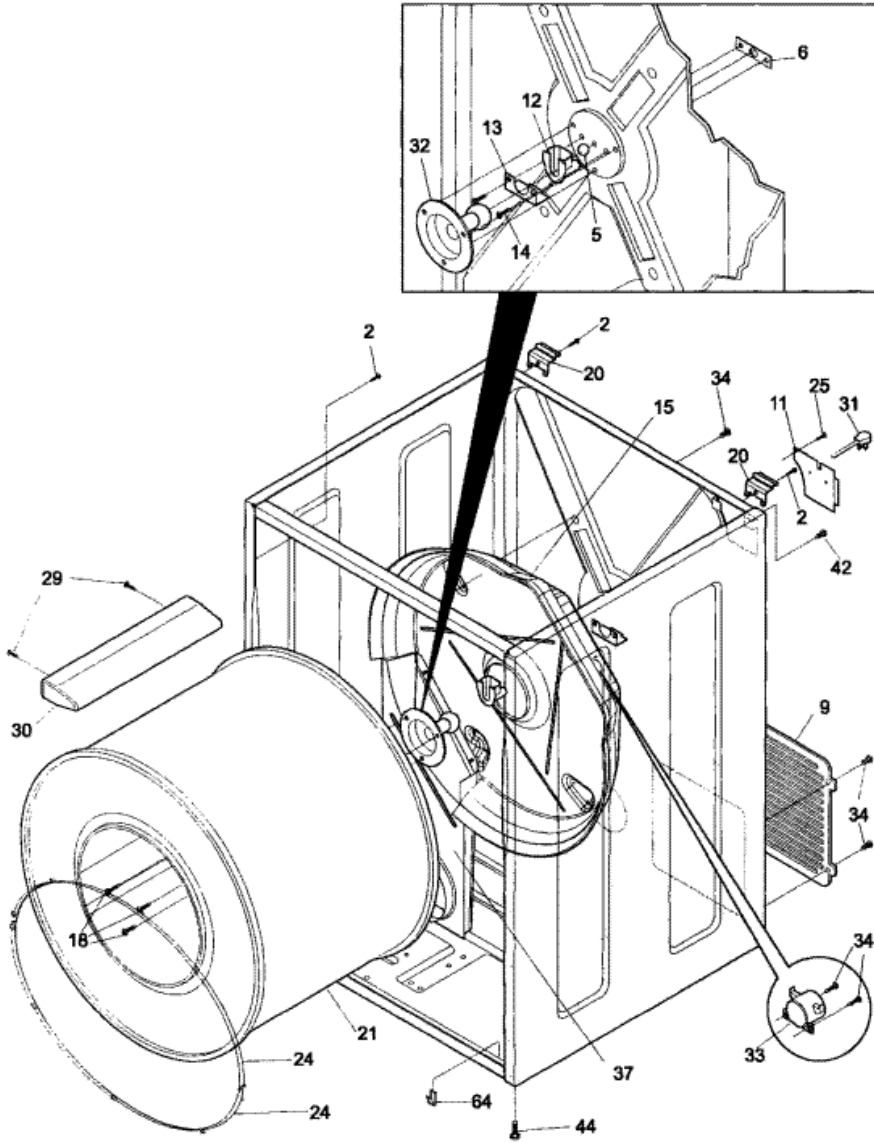

## GLGQ332AS1 TAMBOR

2	131168200	SCREW,8-18 X 0.31 (S/P)
5	5303281019	BALL (S/P)
6	5303281020	CLIP-BALL (S/P)
9	131793201	PANEL-ACCESS (S/P)
11	131363200	COVER-TERM BLOCK (S/P)
12	131825900	BEARING-DRUM SUPPORT
13	131724300	BRACKET-BEARING (S/P)
14	131205400	SCREW-BRACKET,10-16B X 1.375 (S/P)
18	131477000	SCREW-SHAFT&BAFFLE,COMB PH AB SPCL (S/P)
20	131469100	BRACKET-HINGE (S/P)
21	134122532	ASMY-DRUM GALVANIZED,21 (S/P)
24	131963900	GLIDE-DRUM
25	5303015671	SCREW,8-18 X .375 (S/P)
29	131382300	SCREW-VANE,QUADREX (S/P)
30	5303201200	VANE
31	134501200	SERVICE CORD-GAS DRYER (NOM) (S/P)
32	5303281153	ASMY-SHAFT (BALLHITCH)
34	215822000	SCREW,PAN HEAD ,8-18AB X 0.375 ,39 (S/P)
37	131952100	DUCT-HEAT (S/P)
42	131301100	SCREW-GROUND CAB,HEX WASHER HEAD (S/P)
44	131527400	LEG-LEVELING (S/P)
64	131704600	CLIP (S/P)
F15	131776500	HOUSING, GAS HEATER ASSY, W/SEAL (S/P)
NI	5303307893	LUBRICANT, HIGH TEMP (S/P)
NI	5303281153	REAR BEARING KIT,INCLUDES
F33	5308015399	THERMOSTAT-SAFETY
NI	5303937141	KIT-STACKING-DRYER/WASHER (S/P)