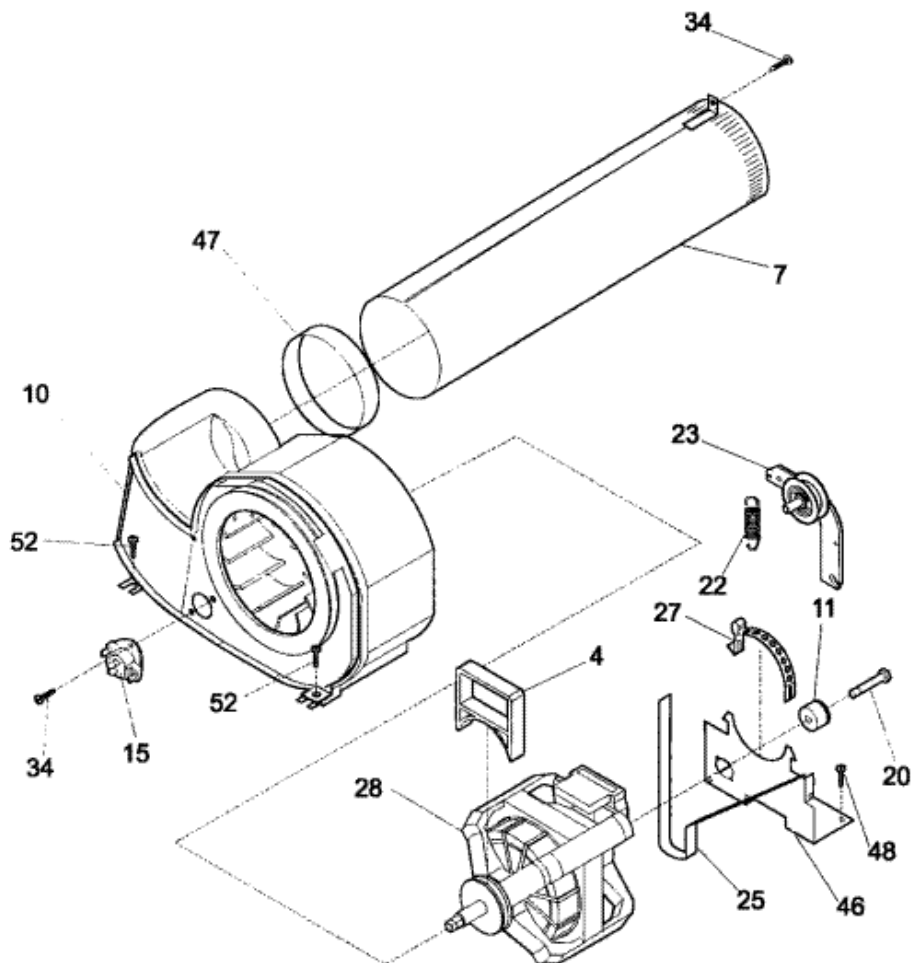

Distribuidor Autorizado

SurteRápido.com

Venta de Refacciones
Electrodomesticas

GLGQ332AS1 MOTOR