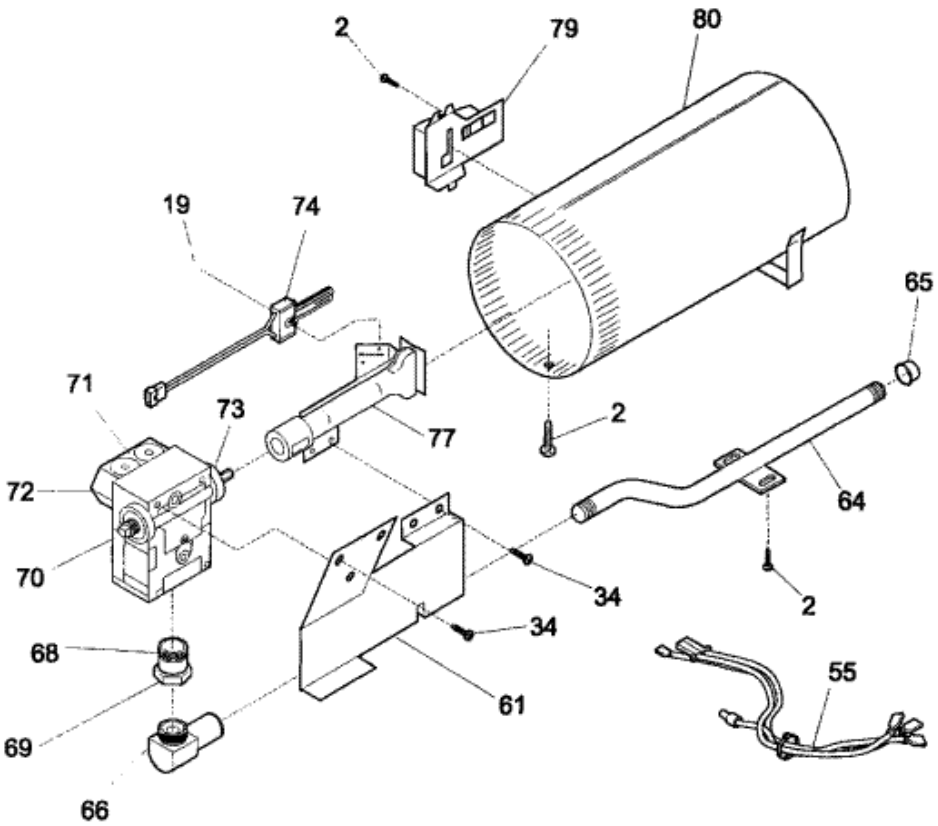

GLGQ332AS1 QUEMADOR