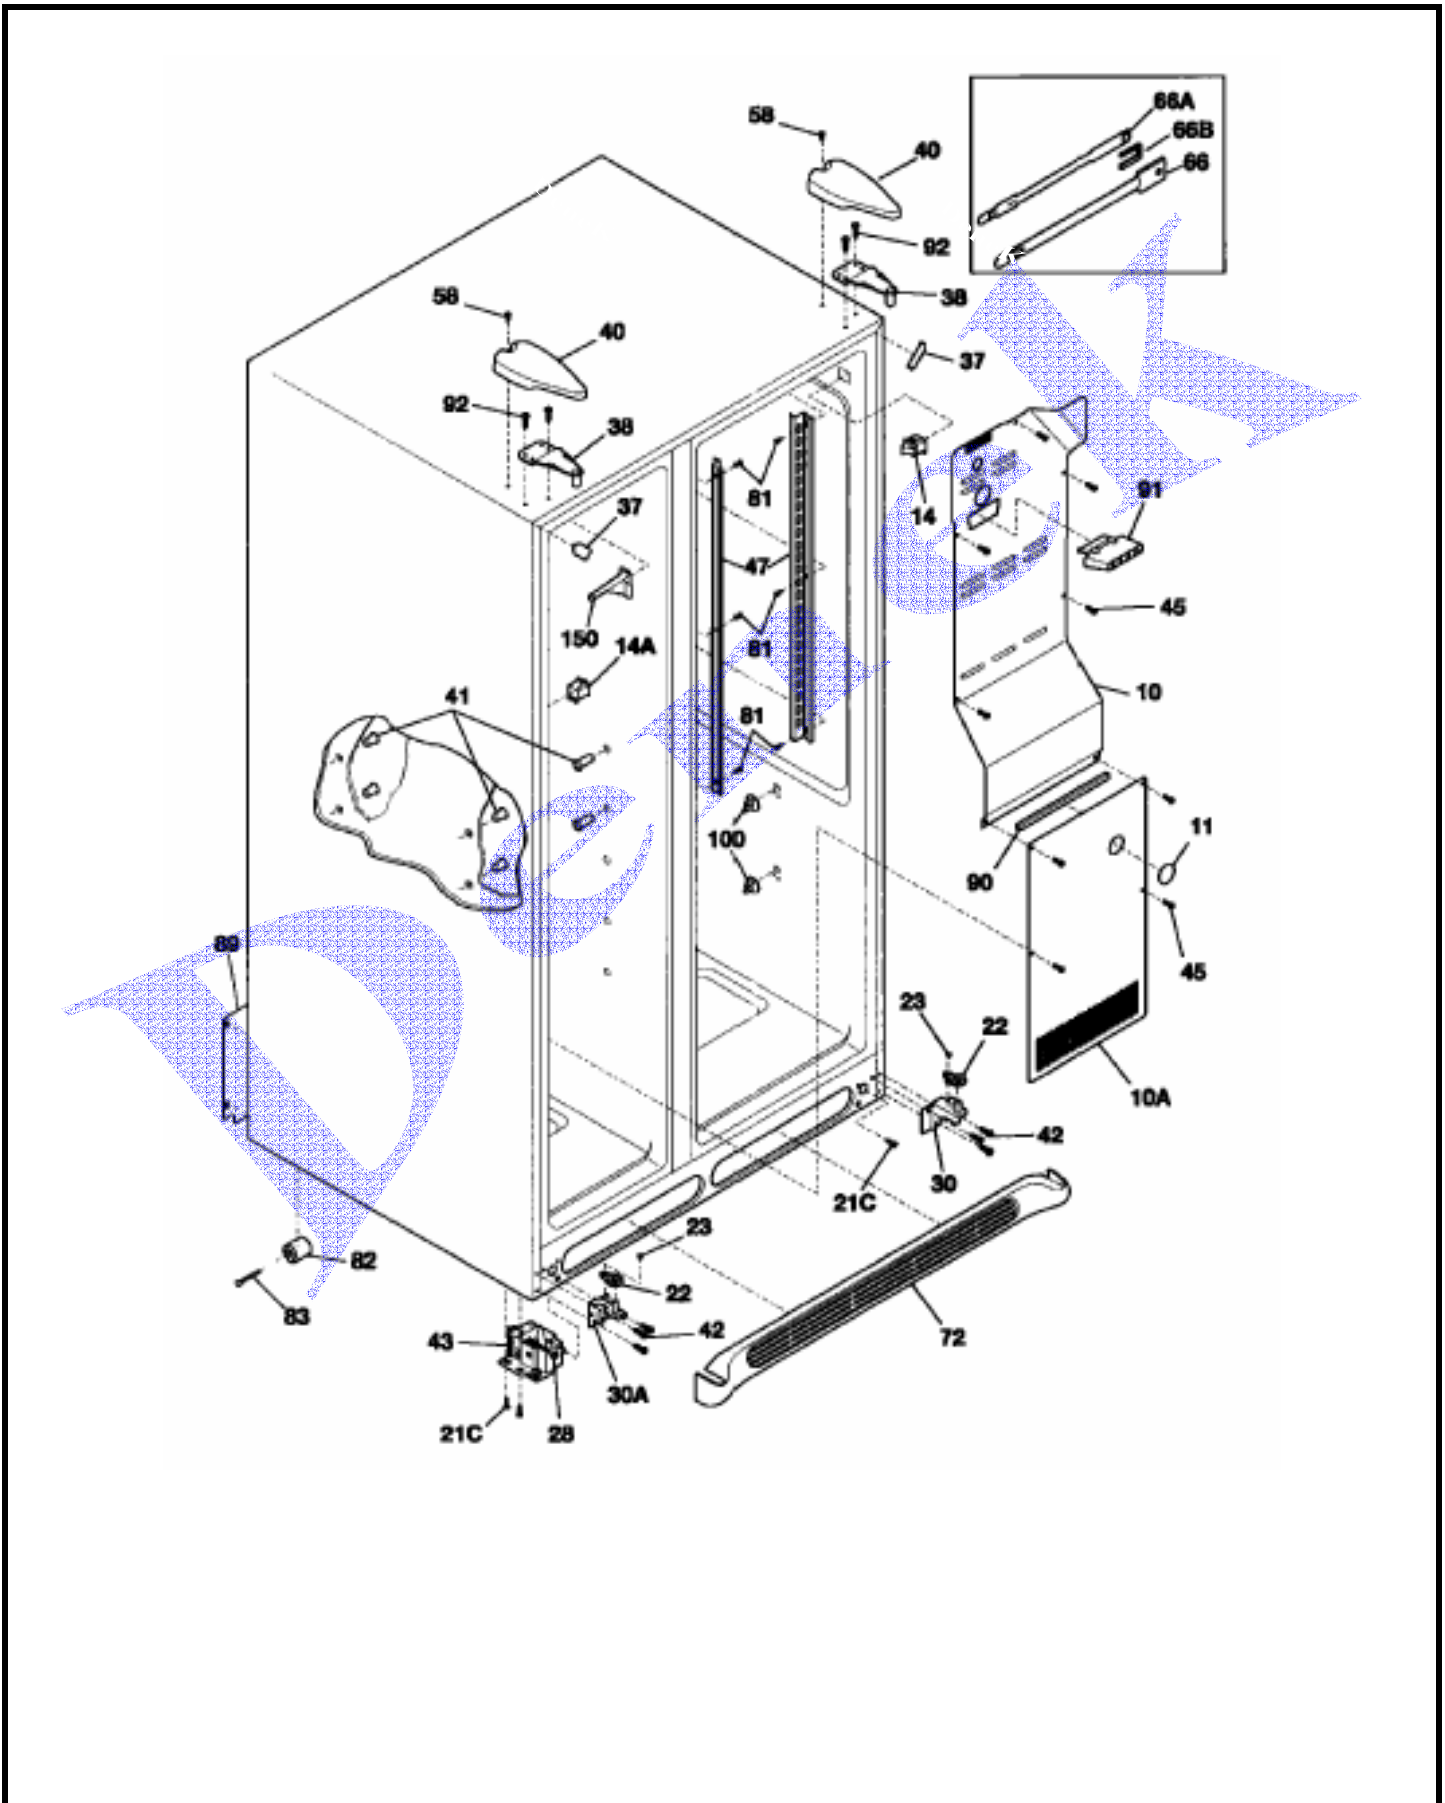

REF. FRIGIDAIRE GLRS267ZAW2

GABINETE

REF. FRIGIDAIRE GLRS267ZAW2

GABINETE

10	240435902	Cover-air duct
11	5303208309	PLUG-HOLE,FACTORY TEST
22	240457701	Plate-door closer
23	240402701	Screw-No.10-32 x 1/4 flat hd Bolt-roller adj,hex washer head ,1/4-20 x 4.020,(2)
28	240335501	,special
30	240419103	Bracket-lower hinge, ref
37	240337601	TRIM-CABINET CORNER,WHITE ,(2)
38	240327202	Bracket-upper hinge
40	240327001	Cover-upper hinge,white
41	240358701	Grommet-shelf mtg,1.40`` long
42	240315301	SCREW-HINGE MTG,HEX HEAD ,1/4-20 X 0.75
43	240335003	Roller Assy,adjustable ,front ,(2)
45	241500301	Screw,hex washer head ,8-18AB x 0.500
47	240349401	Channel-shelf mtg,side ,(2)
58	218749600	Screw,No.10 pan hd ,8-18 x .5
66	240504901	Cover-damper
72	240324402	Grille/Kickplate,white
81	5308016566	Screw,hex washer head ,8-15A x 0.625 ,low profile
82	5304418225	Roller,compressor base ,rear ,(2)
83	5303316859	Rivet,flat head ,1/4 OD x 1-3/4 ,roller pin
89	240326104	Cover,access ,system compt ,with label
90	218249808	Seal-coil cover
91	240380101	Duct-ice maker
92	5303001479	Screw-hinge mtg,hex hd ,1/4-20 x 0.875
100	240423701	Support,crisper cover ,front ,(4)
150	240368701	Guide-control bulb
NI	240358801	Grommet-shelf mtg,.875`` long
F100	240350802	Support,crisper cover ,rear ,(4)
66B	240355901	Insulation-damper
21C	218252200	Screw,No.8 truss hd ,10-32CA x 0.500
F14A	215486600	SWITCH-LIGHT/LAMP
NI	5303305324	Paint,touch-up ,white
66A	240505001	Damper-meat keeper
F66B	240518802	Pin-push,push-in ,plastic
30A	240419104	Bracket-lower hinge
NI	240396801	Clamp,tube/wiring ,nylon ,black/natural
F14	240413601	Switch,light/lamp ,rocker
10A	240475902	Cover-evap coil,lower
NI	240479601	Plug,button ,cab liner holes
NI	240481601	Shim-lower hinge