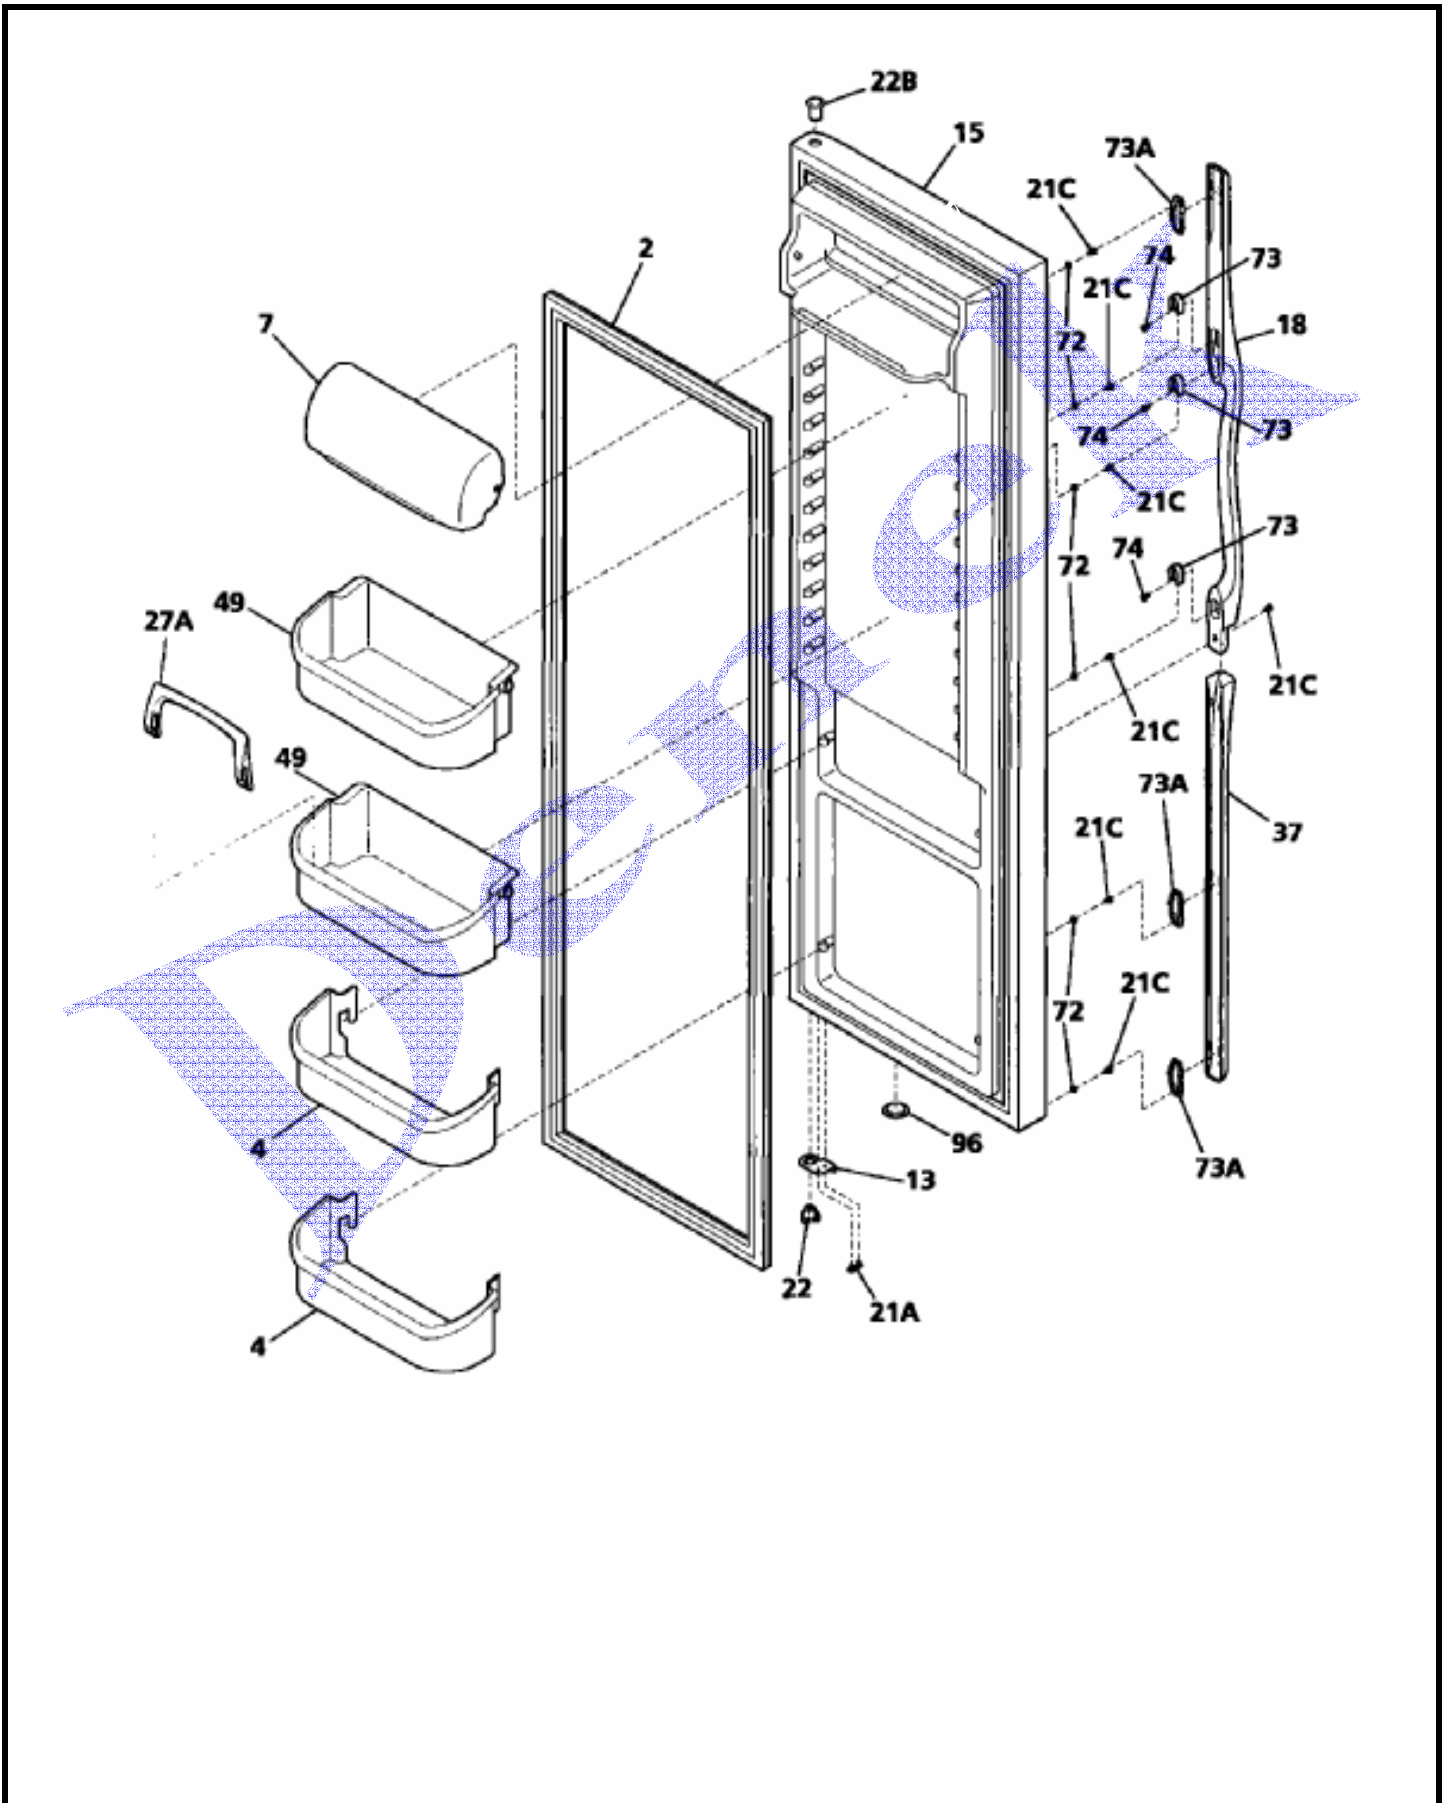

REF. FRIGIDAIRE GLRS267ZAW2

PUERTA CONSERVADOR

REF. FRIGIDAIRE GLRS267ZAW2

PUERTA CONSERVADOR

11	240451800	Door-frzr,white ,complete assy
18	240359106	Handle-door,white
37	240359201	Trim-handle,30.13`` ,white ,lower
68	240467701	Chute-ice
72	240421701	Button-handle mtg,dovetail
73	218396700	Block-handle mtg,dovetail
74	215503200	SCREW,CR PAN HD ,10-16 X 0.500
96	240345505	Plug,door foam hole ,white
4B	240351602	Bin-door
4C	240351702	Bin-door,frzr-dispenser
NI	240352101	Connector-water,straight
21C	218781100	SCREW,PAN HEAD ,8-18 X 0.625
NI	240323202	Harness-wiring,door
22A	240328202	Bearing-hinge(frz),closer
22C	240328402	Bearing-hinge,natural ,upper
4A	240334202	Bin-door,frzr-upper
73A	240339101	Clip-trim
F1	240390602	Gasket-frzr door,white ,magnetic
NI	240470401	Connector-amp
13A	240537102	Door Stop,white ,frzr
NI	5303918256	Dispenser heater kit
21A	5308016566	Screw,hex washer head ,8-15A x 0.625 ,low profile

REF. FRIGIDAIRE GLRS267ZAW2

PUERTA REFRIGERADOR

REF. FRIGIDAIRE GLRS267ZAW2

PUERTA REFRIGERADOR

4	240323002	Bin-door,Pseudo ,bottom
7	240326203	Door-dairy
13	240537101	Door Stop,white ,ref
15	240451900	Door-refr,white ,complete assy
18	240359101	Handle-door,white
22	240328201	Bearing-hinge(ref),closer
37	240359201	Trim-handle,30.13` ,white ,lower
49	240430305	Bin-door,gallon
72	240421701	Button-handle mtg,dovetail
73	218396700	Block-handle mtg,dovetail
74	215503200	SCREW,CR PAN HD ,10-16 X 0.500
96	240345505	Plug,door foam hole ,white
21C	218781100	SCREW,PAN HEAD ,8-18 X 0.625
22B	240328401	Bearing-hinge(ref),natural ,upper
73A	240339101	Clip-trim
21A	5308016566	Screw,hex washer head ,8-15A x 0.625 ,low profile
F2	240390601	Gasket-refr door,white ,magnetic
27A	240396102	Retainer,tall bottle