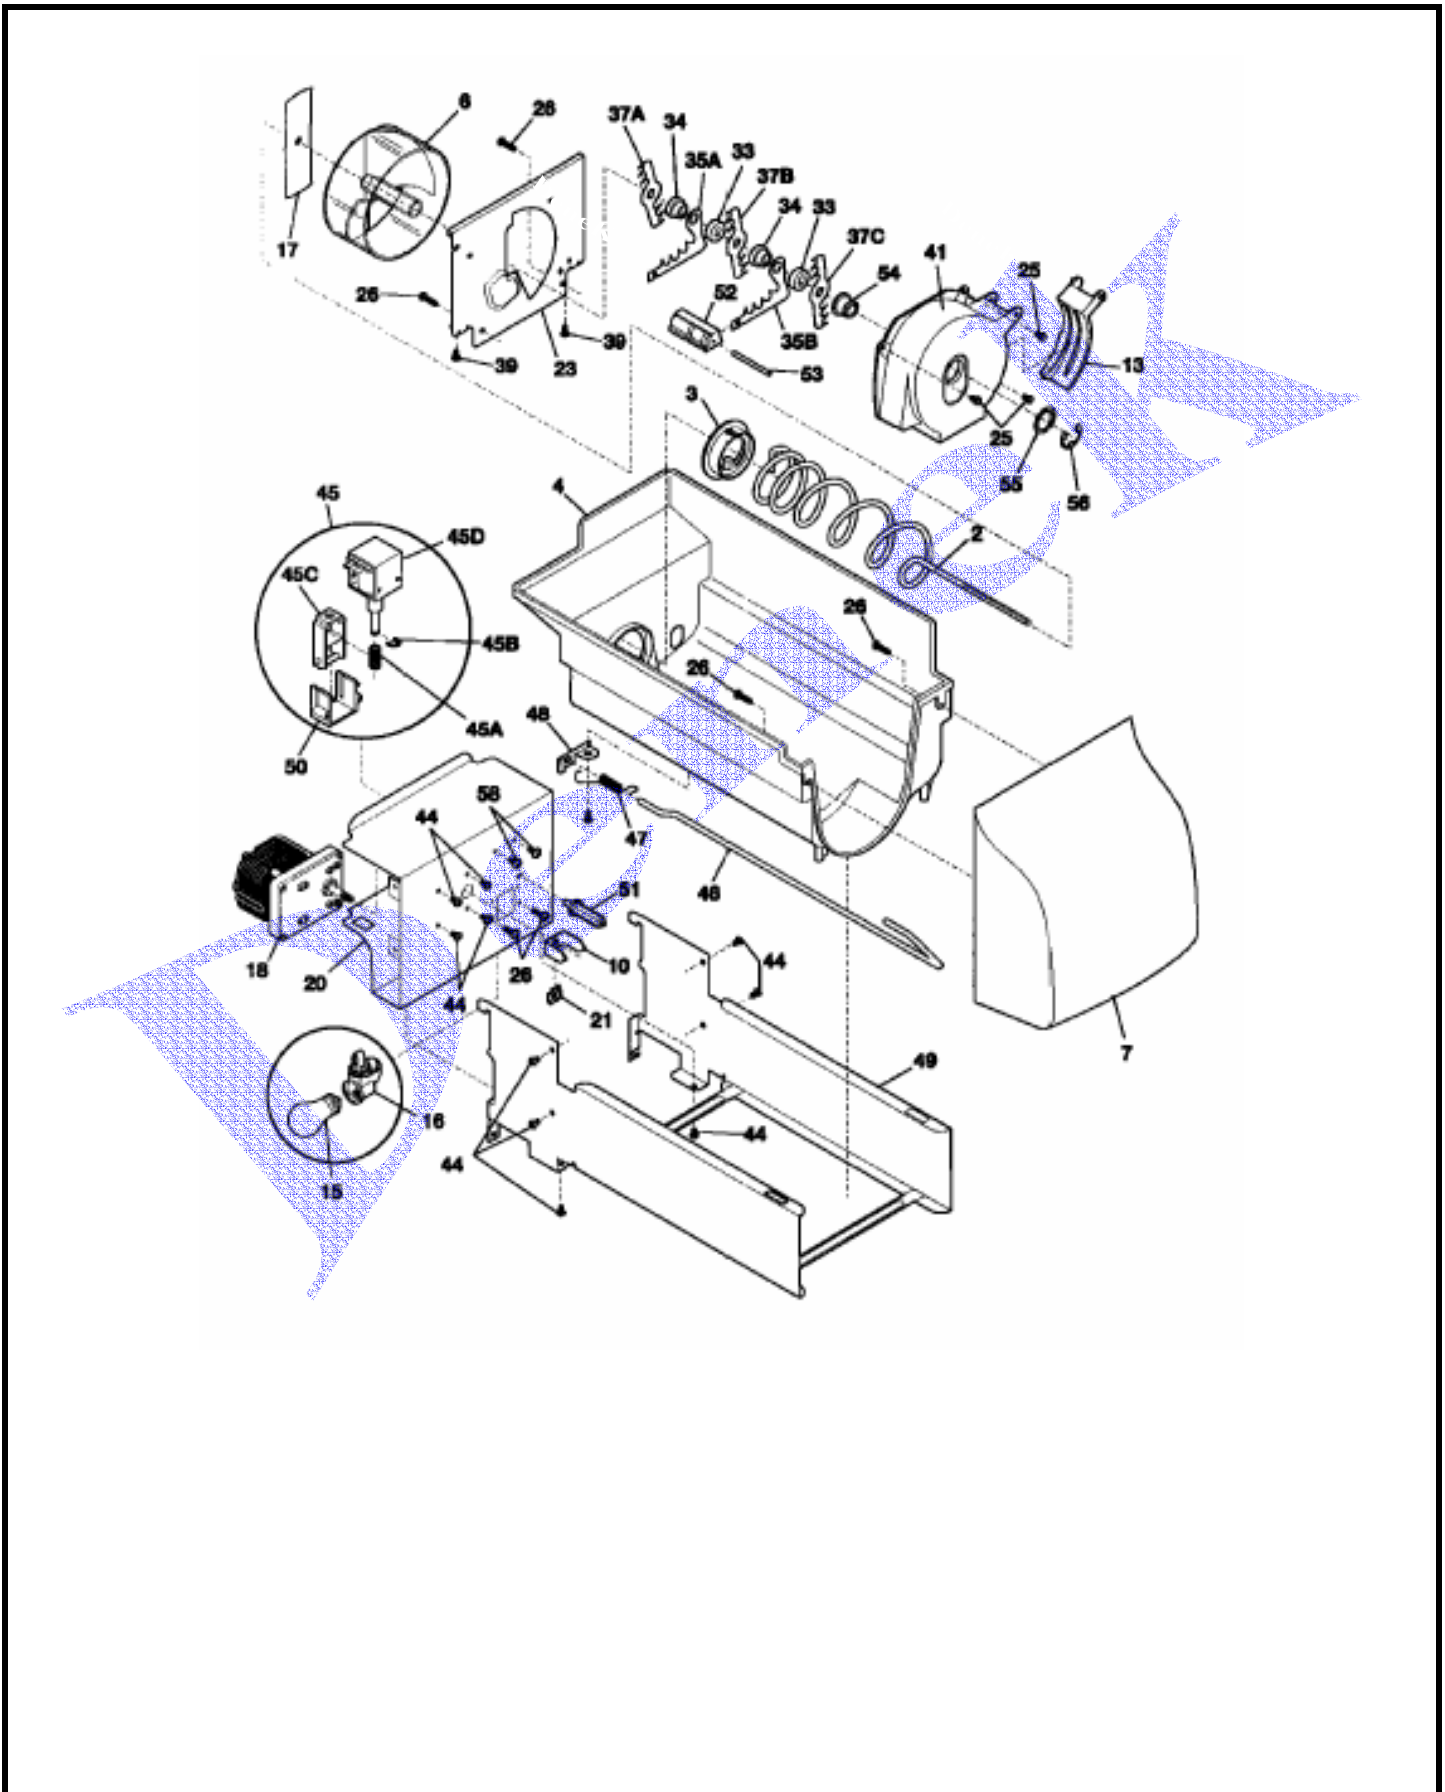

REF. FRIGIDAIRE GLRS267ZAW2

DESPACHADOR

1	218976405	Tube-water inlet
4	5304421641	COVER-MODULE,WHITE
8	5304422030	Module-dispenser
10	5304421626	Spring-torsion
14	240323914	Label-module cover,white
15	5304421616	Light Bulb
16	215284900	SOCKET-LIGHT/LAMP
17	5304421619	Screw
23	240323601	Drip Tray,white
24	5304421825	Actuator-water,white
30	5304421628	Door Assy-ice chute
35	5304421620	Damper-rotary
36	5304421824	Carrier
38	5304422632	PC Board,power
39	5304421627	Pin-hinge
41	5304421829	Spring-actuator
43	215296300	Screw,plask h/l ,No.6 x 3/8
56	5304421830	Screw-micro switch,pan head
87	5304421622	Bearing Plate
88	5304421615	Shield-light
90	5304421831	Light Pipe,reflector
91	5304421850	Light Pipe,reflector ,short
38C	5304422633	PC Board,control
30C	5304421629	Door seal
24A	5304421826	Actuator-ice,white
F38A	5304421617	Switch-micro,single pole ,double throw
30A	5304421624	Door center
30B	5304421625	Insulation-door
87A	5304421621	Bearing Plate
NI	240363401	Screw-No.8-18 X 1/2,No.6 hd plask
NI	5303918256	Dispenser heater kit
NI	218976901	Tube-water inlet,inlet valve ,to ice maker
NI	218976903	Tube-water inlet,inlet valve ,to filter
NI	218976907	Tube-water inlet,valve to door

REF. FRIGIDAIRE GLRS267ZAW2

CONTENEDOR DE HIELOS