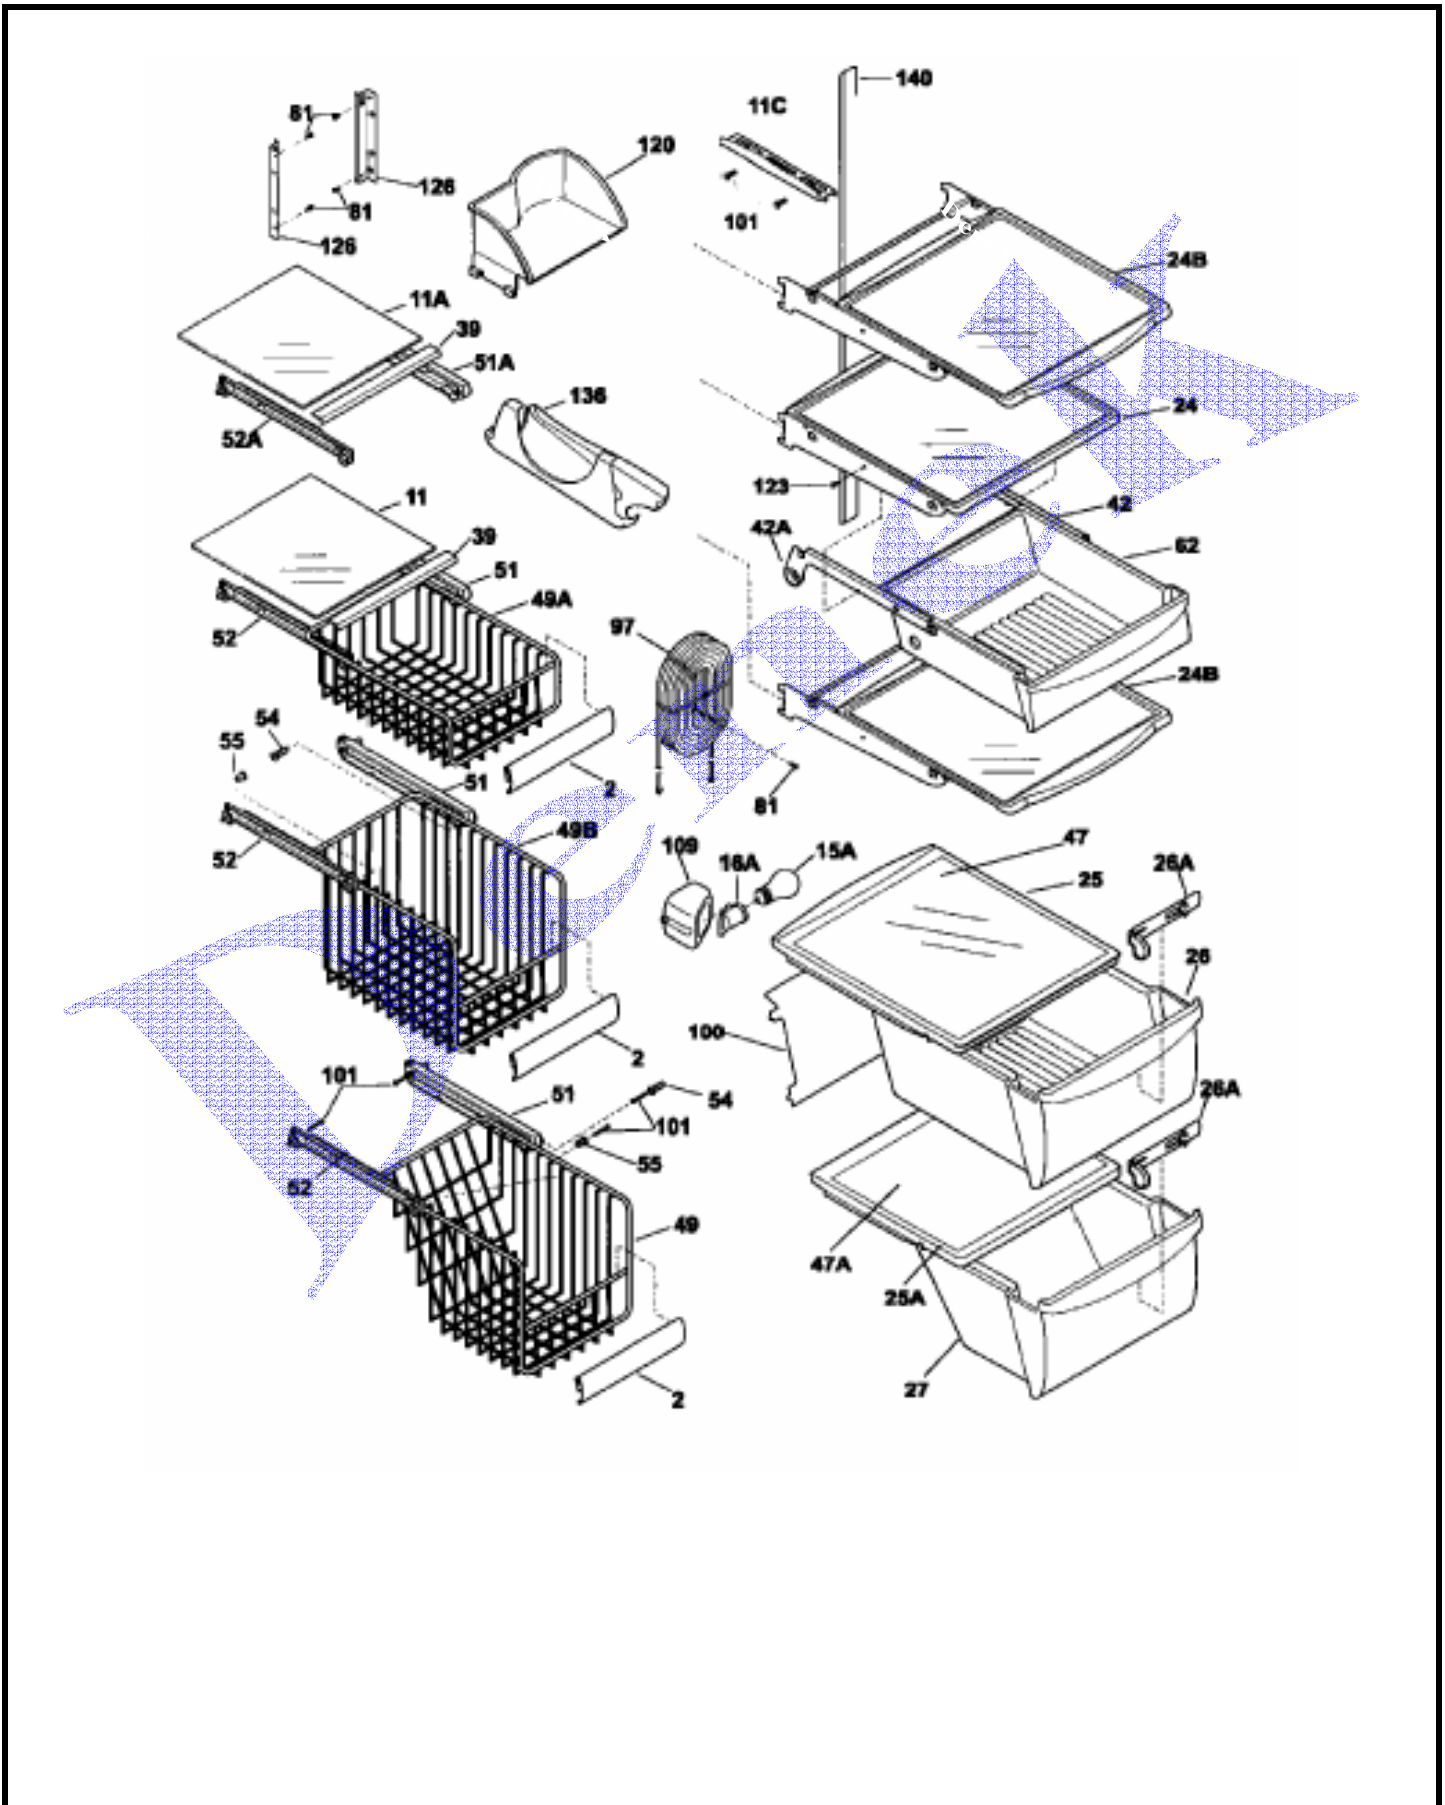

REF. FRIGIDAIRE GLRS267ZAW2

CAJONERAS

REF. FRIGIDAIRE GLRS267ZAW2

CAJONERAS

2	240434602	Trim-basket
11	240350668	Shelf-freezer,glass ,lower
24	240355203	Shelf-``Spill-Safe``,fixed
25	240350701	Cover-crisper pan,upper
26	240351005	Pan-crisper,upper
27	240351205	Pan-crisper,lower
39	240367602	Trim-shelf,front
42	240356501	Track,meat pan hanger ,RH
47	240350602	Insert-pan cover,glass
49	240338402	Basket-sliding
51	240343002	Hanger-basket,RH
52	240343102	Hanger-basket,LH
54	240351901	Plug-hanger,right hand
55	240352001	Plug-hanger,left hand
62	240342805	Pan-meat
81	5308016566	Screw,hex washer head ,8-15A x 0.625 ,low profile
97	240453003	Water Tank Assy,coiled tubing ,front filter
100	240326302	Cover-water tank
101	218493100	SCREW,HEX WASHER HEAD ,8-18AB X 1-3/4
109	240351301	Base-crisper light socket
120	240342902	Shelf-ice cream
123	215005100	Screw,hanger/rlr mtg ,8-10 x 0.438
126	218867401	Channel,auger mtg ,LH
126	218867402	CHANNEL,AUGER MTG ,RH
136	240424502	Dispenser-can,clear
140	240430501	Channel,wtr tube cover
51A	240395502	Hanger-basket,RH
52A	240395602	Hanger-basket,LH
NI	240362101	Clip-slide,cover-crisper
26A	240362201	Control-humidity
47A	240350603	Insert-pan cover,glass
11A	240350667	Shelf-freezer,glass ,upper
25A	240350901	Cover-crisper pan,lower
16A	218906801	SOCKET-LIGHT/LAMP
11C	240324101	SHELF-PIZZA
15A	215812200	LIGHT BULB/LAMP,25W
F101	215005000	SCREW,HEX WSHR HD ,8-18AB X 0.750
49A	240338502	,GUSSET/HANGER
49B	240338504	Basket-sliding,upper ,half
42A	240349701	Basket-sliding,upper ,full
NI	240349801	Hanger-meat pan,LH
F42A	240349901	Clip-slide,pan-crisper
F42A	240350001	Block-meat pan rail,LH
24B	240350106	Spring-meat pan rail
		Shelf-``Spill-Safe``,cantilever ,sliding