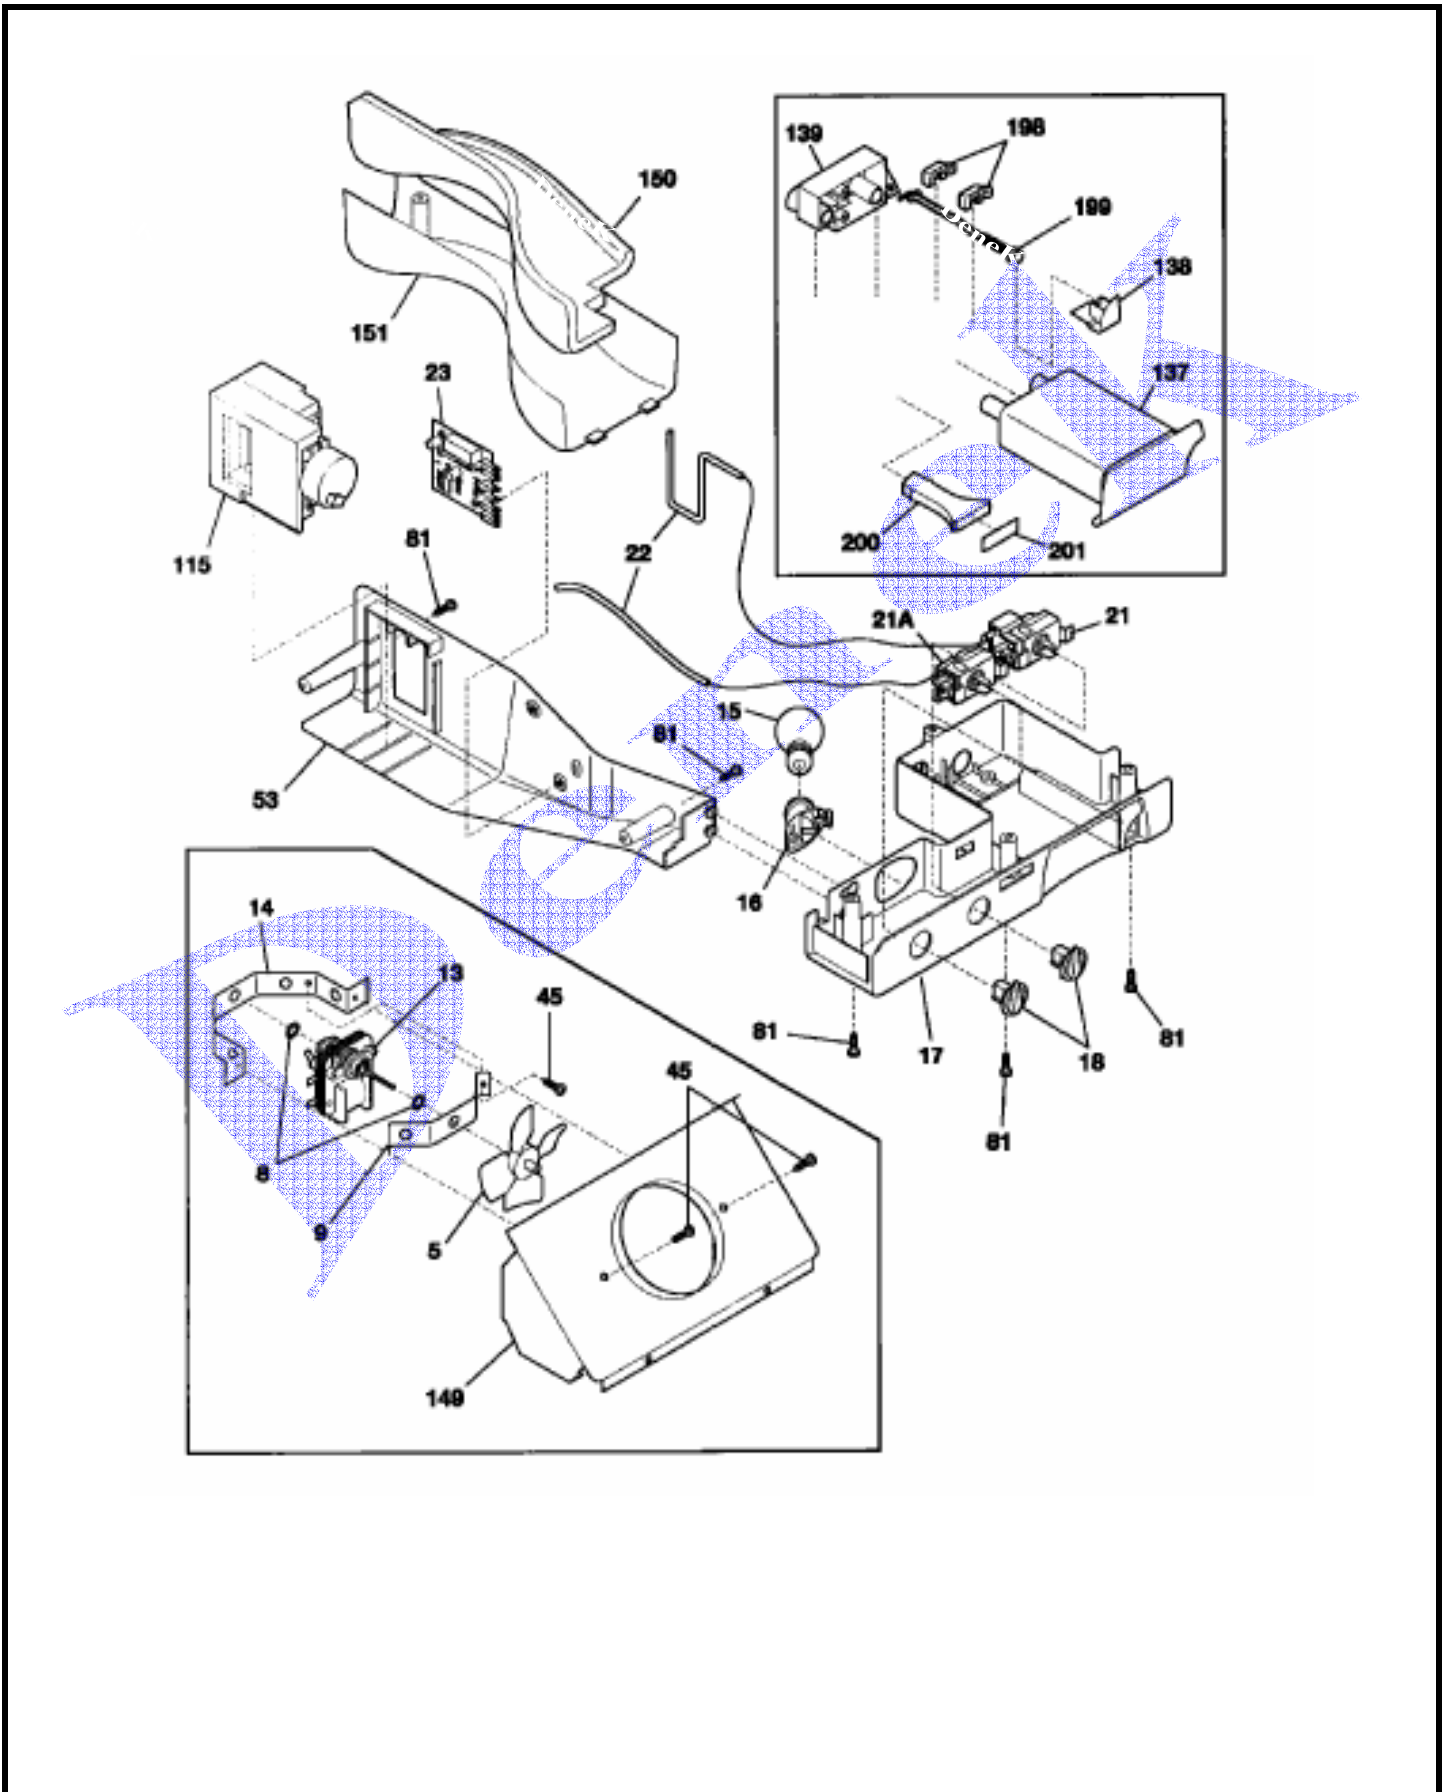

REF. FRIGIDAIRE GLRS267ZAW2

CONTROLES

REF. FRIGIDAIRE GLRS267ZAW2

CONTROLES

8	5300157666	Bushing-motor mtg,(2)
9	5303292396	BRACKET-MOTOR MTG,FRONT
14	5303292397	BRACKET-MOTOR MTG,REAR
15	240436701	Light Bulb/Lamp,A-15 ,40 W ,120 V ,miniature
16	218906801	SOCKET-LIGHT/LAMP
17	240317701	Box-control,front
18	240360801	Knob,temp control
22	218660702	Tube-insulator
23	240375803	Control-defrost,adaptive timer ,PC board
45	5303001343	Screw,hex washer head ,8-15A x 0.500
53	240369501	Box-control
81	5308016566	Screw,hex washer head ,8-15A x 0.625 ,low profile
115	240521101	Damper Assy,w/seal
137	240396401	Filter,water ,carbon cassette ,front ,with o rings
138	240397301	Button-filter release
139	240396001	Base-water filter
149	240331602	Shroud-fan orifice
150	240394204	Insulation-water tube cover
151	240373806	Cover-water tube
198	240397401	Retainer
199	240397501	Rod
200	240397601	Light pipe
201	240398502	Label-control box
NI	240427201	Heater-freezer control
F137	240396701	Bypass,water filter ,Optional Part
F139	240526901	O-ring,wtr filter base
NI	3205266	Edge Protector,wiring harness
NI	240439901	Wiring Harness,controls
NI	240470401	Connector-amp
NI	5303001259	Screw-timer mtg,pan hd ,6-20 x 0.438 ,(2)
F115	5304421593	Switch-micro,single pole ,double throw ,damper assy
21A	5304421768	Control-temperature
F5	5308000010	Fan Blade,red ,evaporator fan
F199	240398401	Spring-filter release rod
F21	240375906	Control-temperature
NI	215474201	WASHER,``SLINGER`` ,NYLON ,EVAP FAN SHAFT
F13	240315803	Motor-evap fan