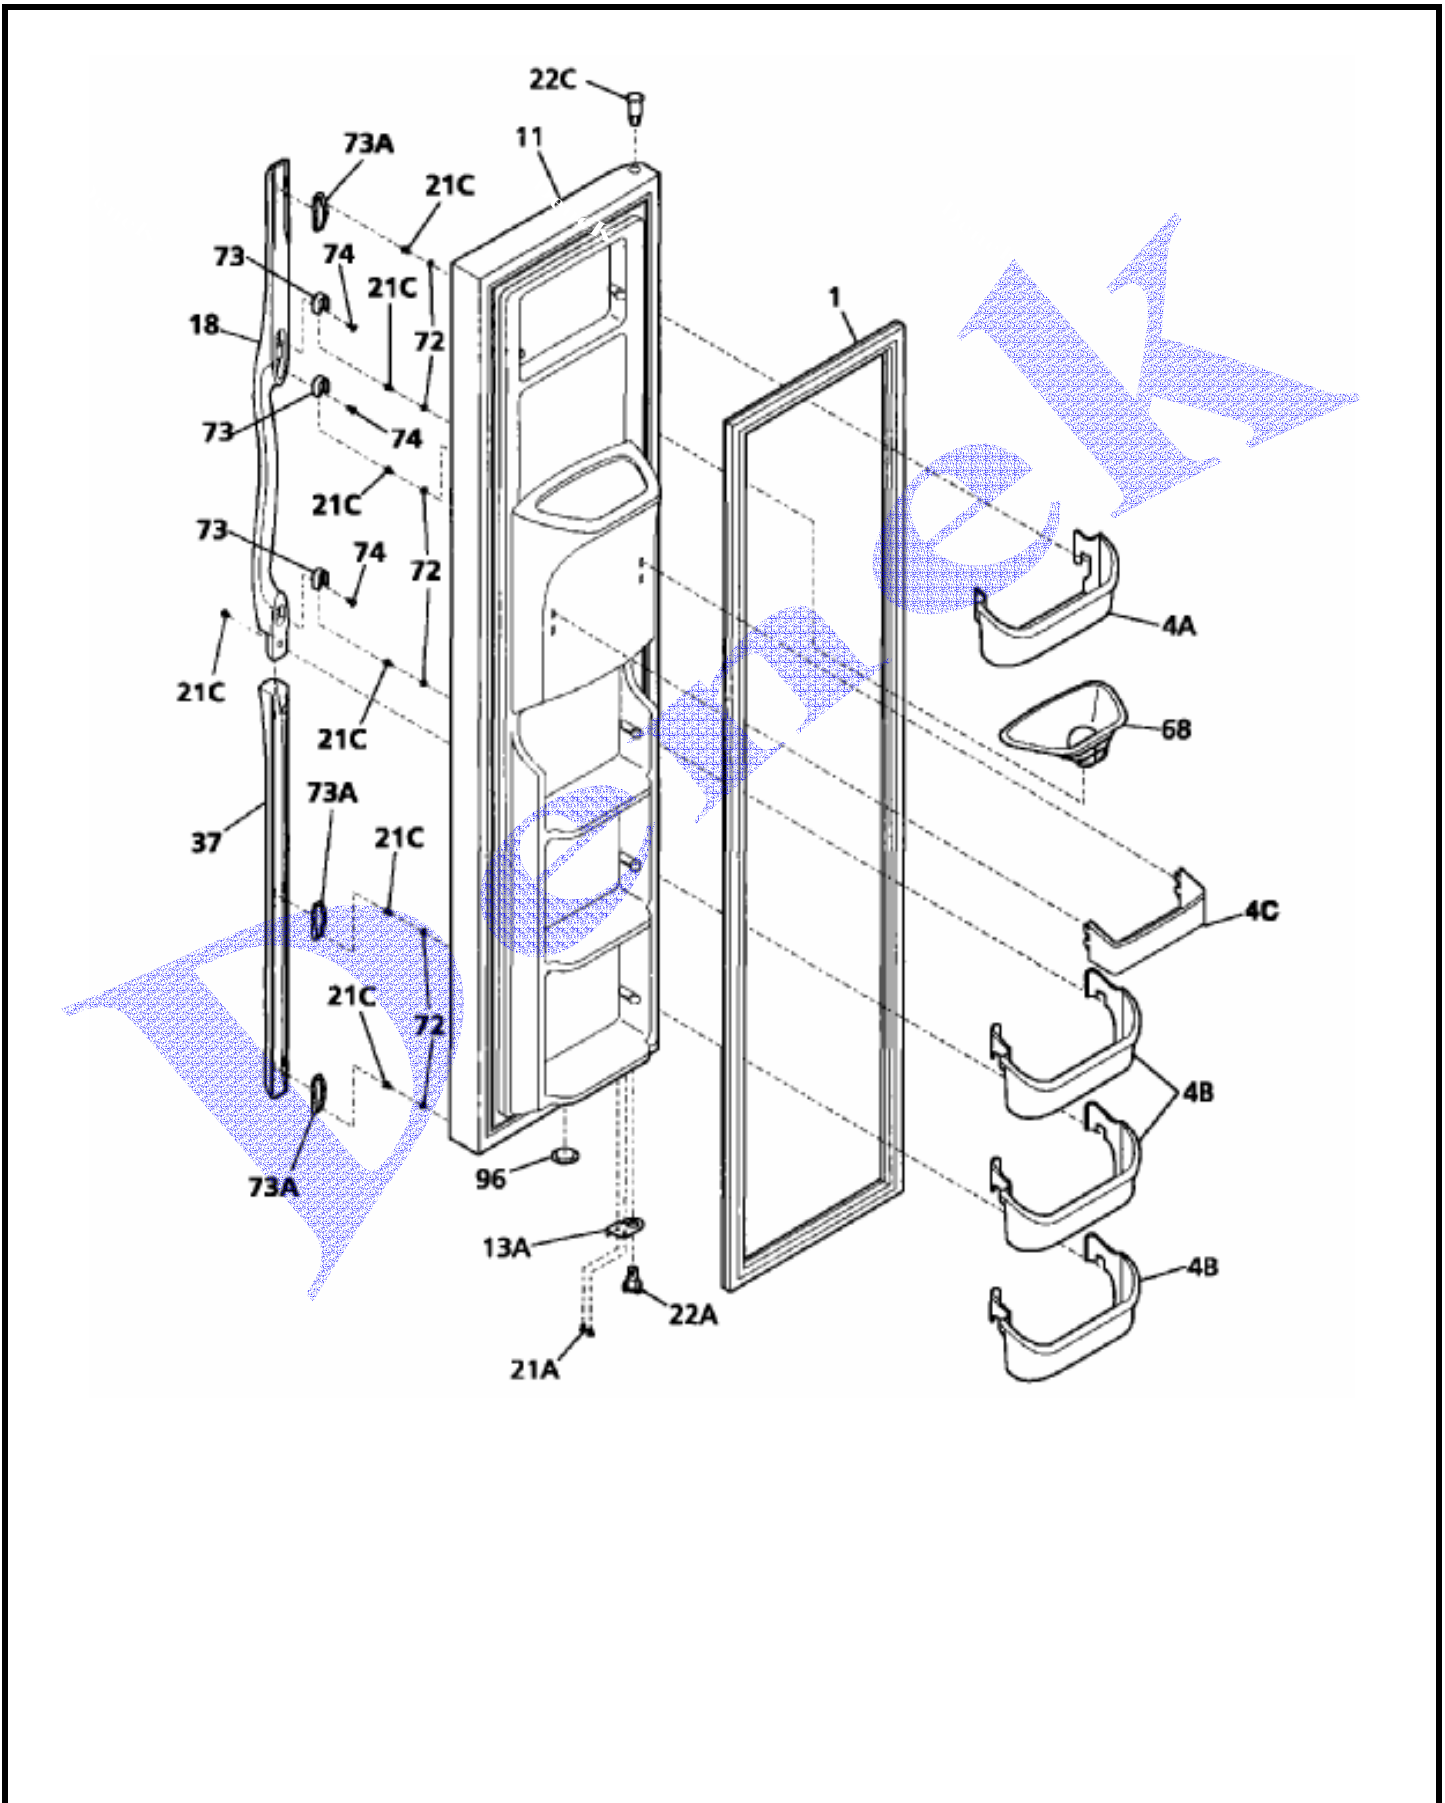

REF. FRIGIDAIRE GLRS267ZAW2

PUERTA CONSERVADOR

REF. FRIGIDAIRE GLRS267ZAW2

PUERTA CONSERVADOR

11	240451800	Door-frzr,white ,complete assy
18	240359106	Handle-door,white
37	240359201	Trim-handle,30.13`` ,white ,lower
68	240467701	Chute-ice
72	240421701	Button-handle mtg,dovetail
73	218396700	Block-handle mtg,dovetail
74	215503200	SCREW,CR PAN HD ,10-16 X 0.500
96	240345505	Plug,door foam hole ,white
4B	240351602	Bin-door
4C	240351702	Bin-door,frzr-dispenser
NI	240352101	Connector-water,straight
21C	218781100	SCREW,PAN HEAD ,8-18 X 0.625
NI	240323202	Harness-wiring,door
22A	240328202	Bearing-hinge(frz),closer
22C	240328402	Bearing-hinge,natural ,upper
4A	240334202	Bin-door,frzr-upper
73A	240339101	Clip-trim
F1	240390602	Gasket-frzr door,white ,magnetic
NI	240470401	Connector-amp
13A	240537102	Door Stop,white ,frzr
NI	5303918256	Dispenser heater kit
21A	5308016566	Screw,hex washer head ,8-15A x 0.625 ,low profile

REF. FRIGIDAIRE GLRS267ZAW2

PUERTA REFRIGERADOR

REF. FRIGIDAIRE GLRS267ZAW2

PUERTA REFRIGERADOR

4	240323002	Bin-door,Pseudo ,bottom
7	240326203	Door-dairy
13	240537101	Door Stop,white ,ref
15	240451900	Door-refr,white ,complete assy
18	240359101	Handle-door,white
22	240328201	Bearing-hinge(ref),closer
37	240359201	Trim-handle,30.13` ,white ,lower
49	240430305	Bin-door,gallon
72	240421701	Button-handle mtg,dovetail
73	218396700	Block-handle mtg,dovetail
74	215503200	SCREW,CR PAN HD ,10-16 X 0.500
96	240345505	Plug,door foam hole ,white
21C	218781100	SCREW,PAN HEAD ,8-18 X 0.625
22B	240328401	Bearing-hinge(ref),natural ,upper
73A	240339101	Clip-trim
21A	5308016566	Screw,hex washer head ,8-15A x 0.625 ,low profile
F2	240390601	Gasket-refr door,white ,magnetic
27A	240396102	Retainer,tall bottle