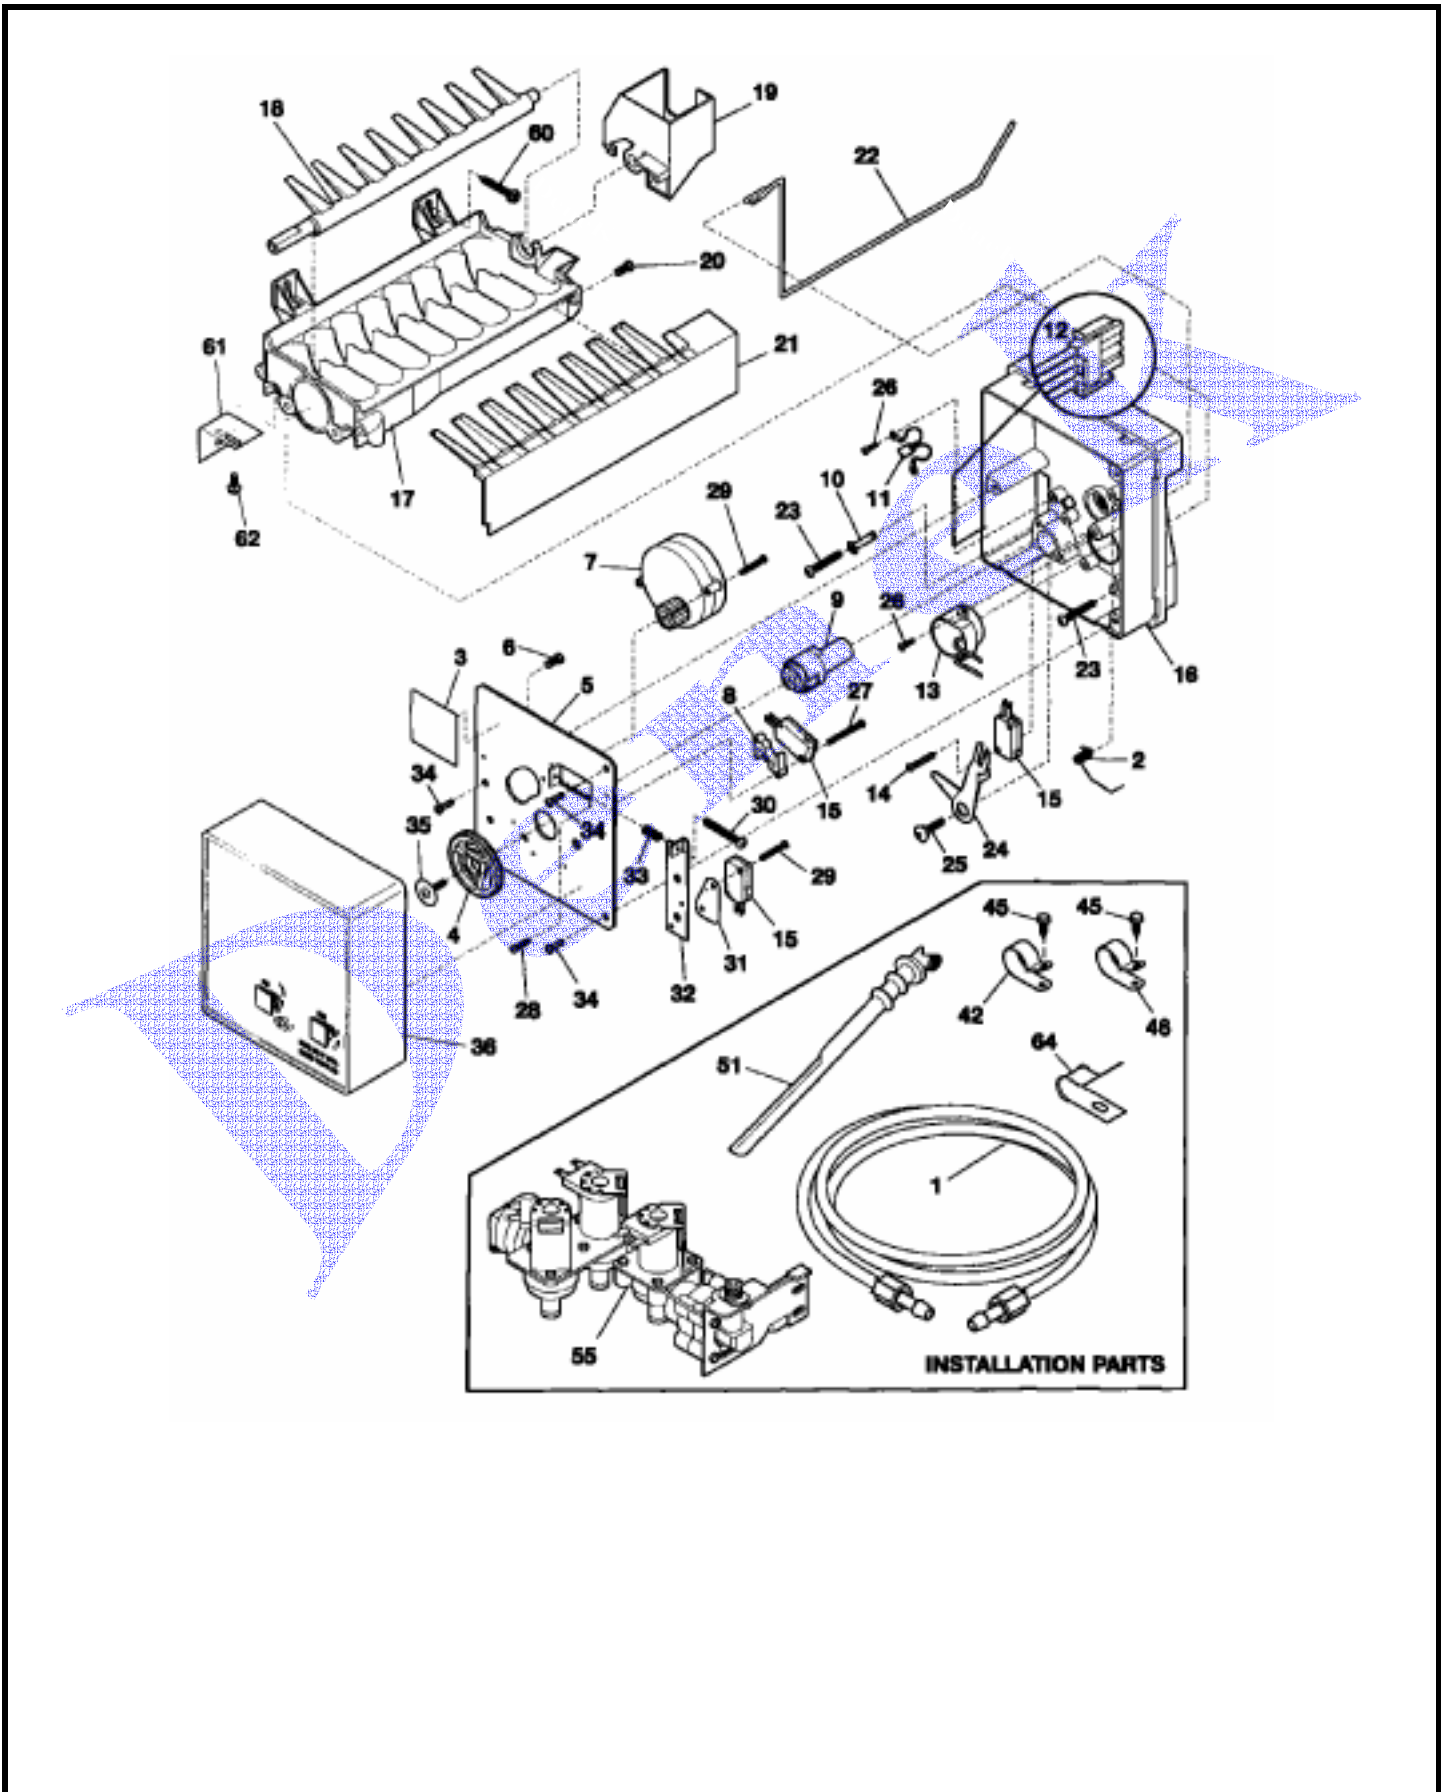

REF. FRIGIDAIRE GLRS267ZAW2

CONTENEDOR DE HIELOS

2	5304404344	AUGER-ICE
3	5304404343	CAM-DRIVE
4	218815300	Container-ice,bucket only
6	5304404346	DRUM-ICE DISP
7	5304422805	Front-ice container
10	5304404337	BAR-DRIVE
13	5304404359	GATE
15	5303001179	LIGHT BULB/LAMP,40 W
16	5303289050	SOCKET-LIGHT/LAMP
17	5304404345	DRIVE BLADE
20	5304404332	COVER-MOTOR
21	215285100	NUT-DRIVE
23	5304404347	PLATE-FRONT
25	5304404362	SCREW,HEX WASHER HEAD ,8-32T X 0.375
26	215503200	SCREW,CR PAN HD ,10-16 X 0.500
33	5304404351	SPACER
34	5304404349	SPACER
39	5304404365	SCREW
41	5304404358	HOUSING-CRUSHER
44	218359200	SCREW,PAN HEAD ,8-32 X 0.250
46	5304404341	CONTROL ROD
47	5304404342	SPRING-CONTROL ROD
48	5304404340	BRACKET-CONTROL ROD
49	5304404329	RAIL ASSY
50	5304404334	GUIDE-SOLENOID
51	5304404336	ROTATION STOP
52	5304404354	SPACER-FIXED BLADES
53	5304404355	PIN-SPIRAL,FIXED BLADES
54	5304404357	NUT-AUGER
55	5304404360	WASHER
56	5304404361	E-RING
58	5304404331	SCREW-SOLENOID
NI	240323802	Ice Container Assy,w/moving parts
F18	240326903	Motor-auger
NI	5304404335	Wiring Harness,auger motor
F45	5304404333	SOLENOID ASSY
37C	5304404356	Blade,crusher No.3
35B	5304404352	Fixed Blade,square
35A	5304404353	FIXED BLADE,ROUND
37B	5304404350	Blade,crusher No.2
37A	5304404348	Blade,crusher No.1
45A	5304406816	SPRING-SOLENOID
45B	5304406817	E-RING-SOLENOID
45C	5304406818	ACTUATOR-SOLENOID
45D	5304406819	SOLENOID
NI	5304404364	SCREW-BRACKET

REF. FRIGIDAIRE GLRS267ZAW2

ICE MAKER