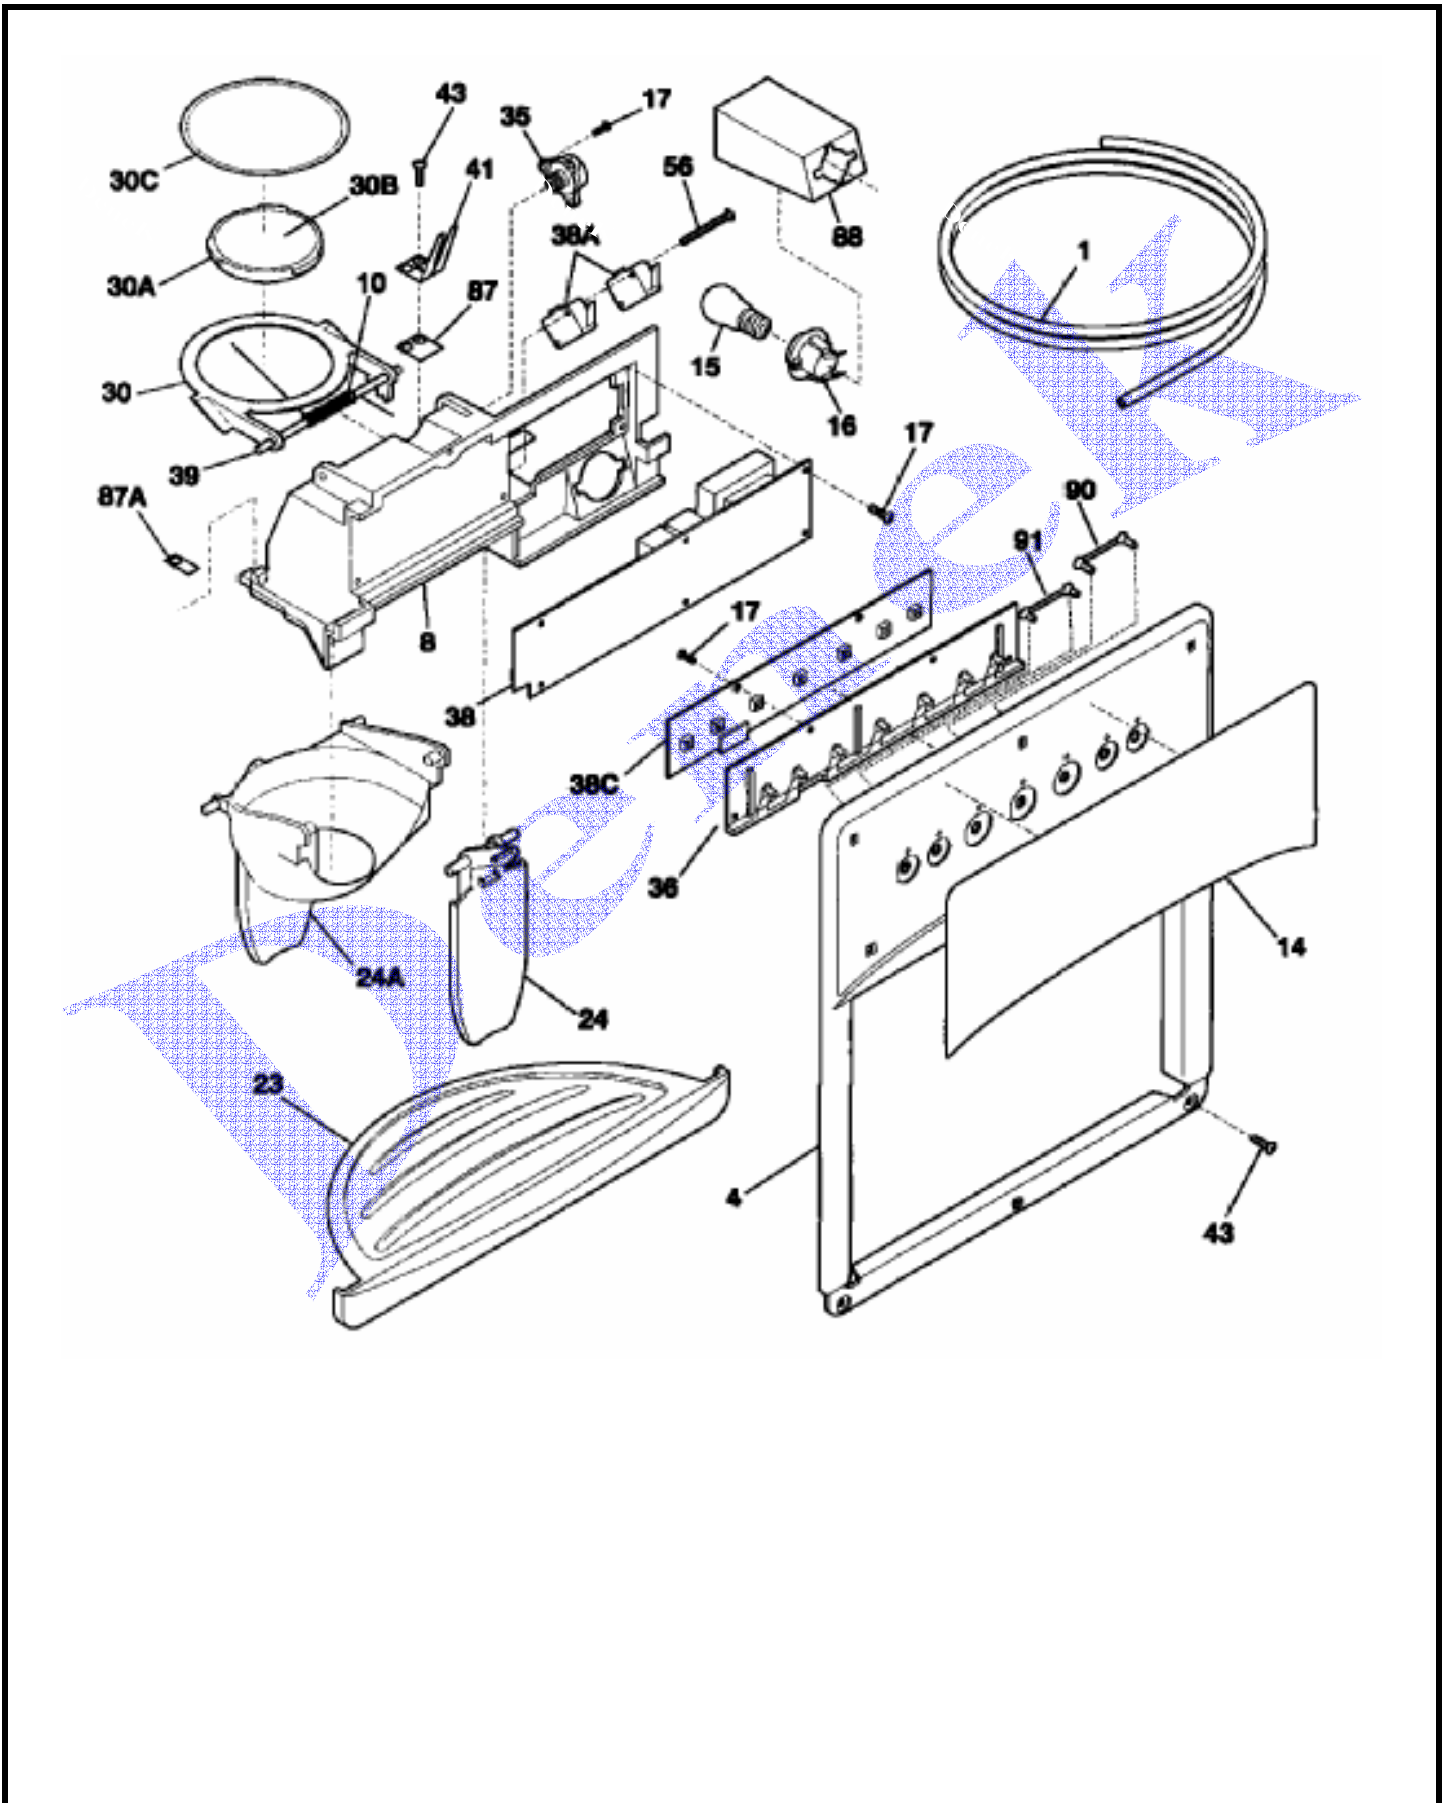

REF. FRIGIDAIRE GLRS267ZAW2

EVAPORADOR Y COMPRESOR

1	240333603	Condenser
3	218679607	Block-evap coil, styrofoam ,(2)
6	240346402	Harness-wiring, machine compt
16	5308000110	Strap-evap/heater, aluminum ,(2)
21	5303918214	Thermostat-defrost, kit
22	240330003	Base-compressor
23	218513300	Grommet-compr mtg,(4)
25	240491501	Screw-compressor mtg, 1/4-28 x 1.16 ,(4)
26	240332602	Pan-defrost drain
32	218973501	Clamp, elec cont mtg ,compressor
34	240405201	Grommet, rubber ,black ,cond tube/wire
41	218897001	SCREW, HEX WASHER HEAD ,8-32 X 1/4
44	215174700	CLAMP-SERVICE CORD, STRAIN RELIEF , GALV STEEL
45	5308016566	Screw, hex washer head ,8-15A x 0.625 ,low profile
57	240403601	Clip-wiring harness
58	215004600	Screw, hx serr wshr hd ,8-36 x 7/16 ,cond fan motor,(2)
59	240315501	SHROUD-COND FAN
62	240429402	Trough-drain
70	218990801	BRACKET-EVAP/CVR MTG
72	218397000	BUTTON-HANDLE MTG, DOVETAIL
82	5304418225	Roller, compressor base ,rear ,(2)
83	5303316859	Rivet, flat head ,1/4 OD x 1-3/4 ,roller pin
84	5304421068	Tube-drain, lower
85	240346201	Tube-connector, suction
86	240409302	Spacer-cond tube, black
59A	240346501	Bracket-support, cond mtr ,(3)
59B	240346601	GROMMET-BRACKET,(3)
NI	240346701	Tape-foam seal, shroud
NI	240359401	SCREW-FAN SHROUD,(2)
FNI	5303918213	Heat Exchanger Kit, suction line
NI	240439901	Wiring Harness, controls
F15	5303918216	Evaporator Kit
FNI	5303918222	HOT TUBE REPAIR KIT, SERVICE
F14	5303918253	Defrost Heater Kit
F29	5303918254	Compressor, w/electricals
61A	215004700	NUT, SPEED
61B	215004800	GROMMET-SILENCER
F55	218909901	Capacitor, run ,50/60 Hz ,220 VAC ,15 microfarad
F4	218944001	DRIER-FILTER, R134A SYSTEM
F30	218721119	Starter, PTC
F61	240315401	Fan Blade, galv steel ,condenser fan
NI	240315901	Harness-wiring
F60	240334001	Motor, condenser fan
NI	5308000039	Screw, hex washer head ,8-32CA x 0.500 ,serrated head

REF. FRIGIDAIRE GLRS267ZAW2

DESPACHADOR