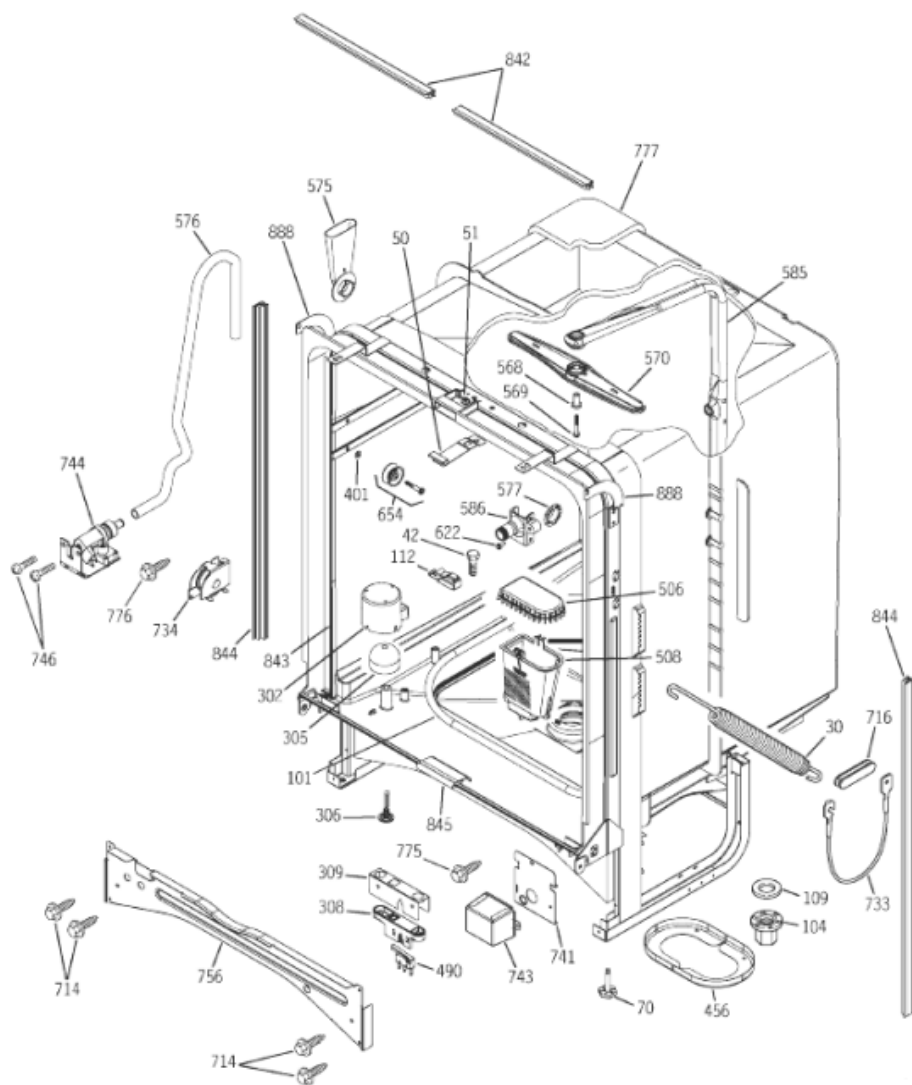

Distribuidor Autorizado

SurteRápido.com

Venta de Refacciones
Electrodomesticas

GLV7800G01SS