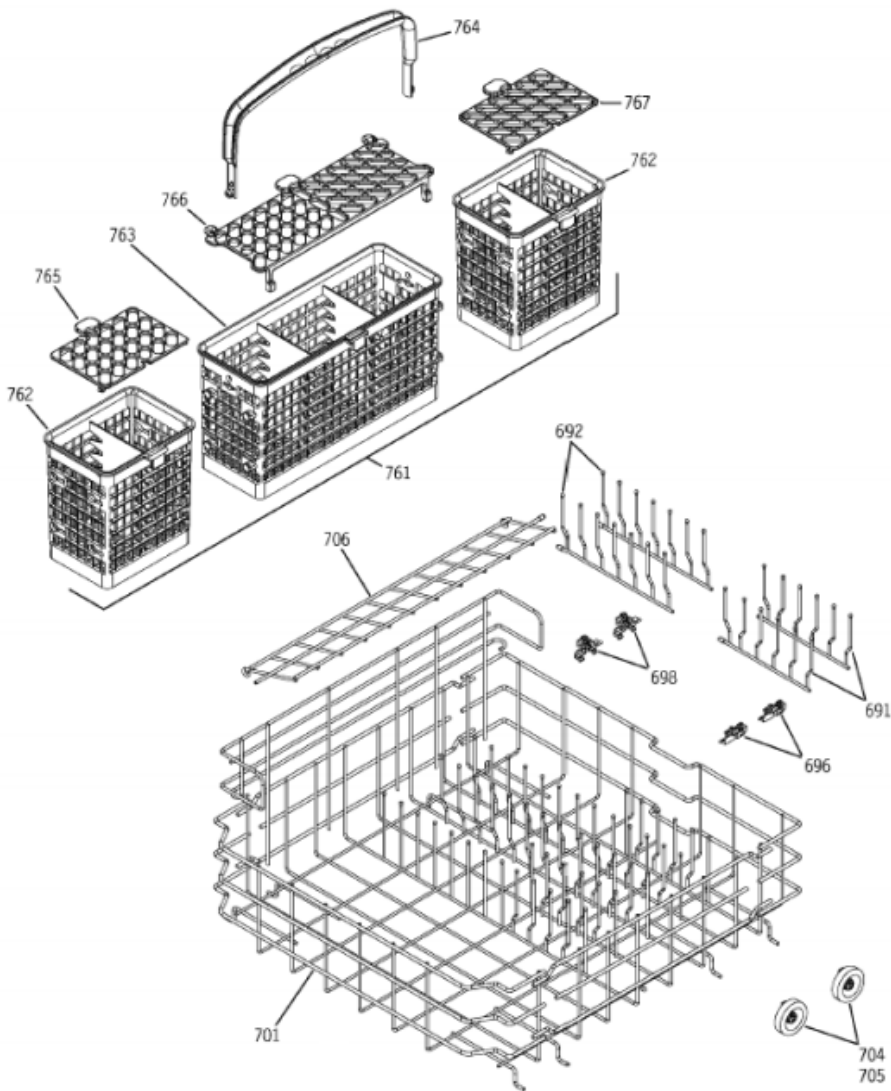

Venta de Refacciones  
Electrodomesticas

GLV7800G01SS

**GLV7800G01SS**

**GLV7800G01SS**

1	WD1M274	WIRING LABEL (S/P)
1	WD1M278	INSTALLATION INSTRUCTION (S/P)
1	WD1M280	USE & CARE (S/P)
10	WR01X10065	SCR 8-18 BA POR 5/8 SS (S/P)
30	WD03X10012	DOOR SPRING (S/P)
42	WD02X10110	SCR #8-3/4 L HX HD SS (S/P)
50	WD13X10019	KEEPER LATCH (S/P)
51	WD02X10066	SCR 10-24X1/2 TT TRR S (S/P)
70	WD2X320	LEVELLING SCREWS (S/P)
101	WD05X10005	ELEMENT HEATING ASM (S/P)
104	WD3M86	NUT HEATER (S/P)
109	WD01X10094	GROMMET HEATER (S/P)
112	WD01X10098	SUPP. HEAT (S/P)
302	WD12X10051	DOME FLOAT (S/P)
305	WD12X10047	FLOAT FLOOD (S/P)
306	WD12X10048	STEM FLOAT (S/P)
308	WD21X10168	SWITCH FLOOD ASM (S/P)
310	WD26X10015	MECH. ASM (S/P)
321	WD21X10202	TURBIDITY SENSOR (S/P)
325	WD26X10016	PUMP DRAIN ASM (S/P)
328	WD01X10178	VALVE FLAPPER (S/P)
329	WD01X10176	SEAT CHECK VALVE (S/P)
330	WD01X10103	CLAMP (PUMP CONNECTOR) (S/P)
331	WD01X10104	CLAMP TURBIDITY SENSOR (S/P)
332	WD01X10105	CLAMP PUMP DRAIN (S/P)
401	WD3X767	WASHER (S/P)
414	WD3M79	SCREW HANGER (S/P)
420	WD01X10093	HANGER MECH. ASM (S/P)
425	WD01X10101	GROMMET (S/P)
426	WD02X10093	SCREW DRAIN PUMP (S/P)
428	WD12X10060	RING SUCTION (S/P)