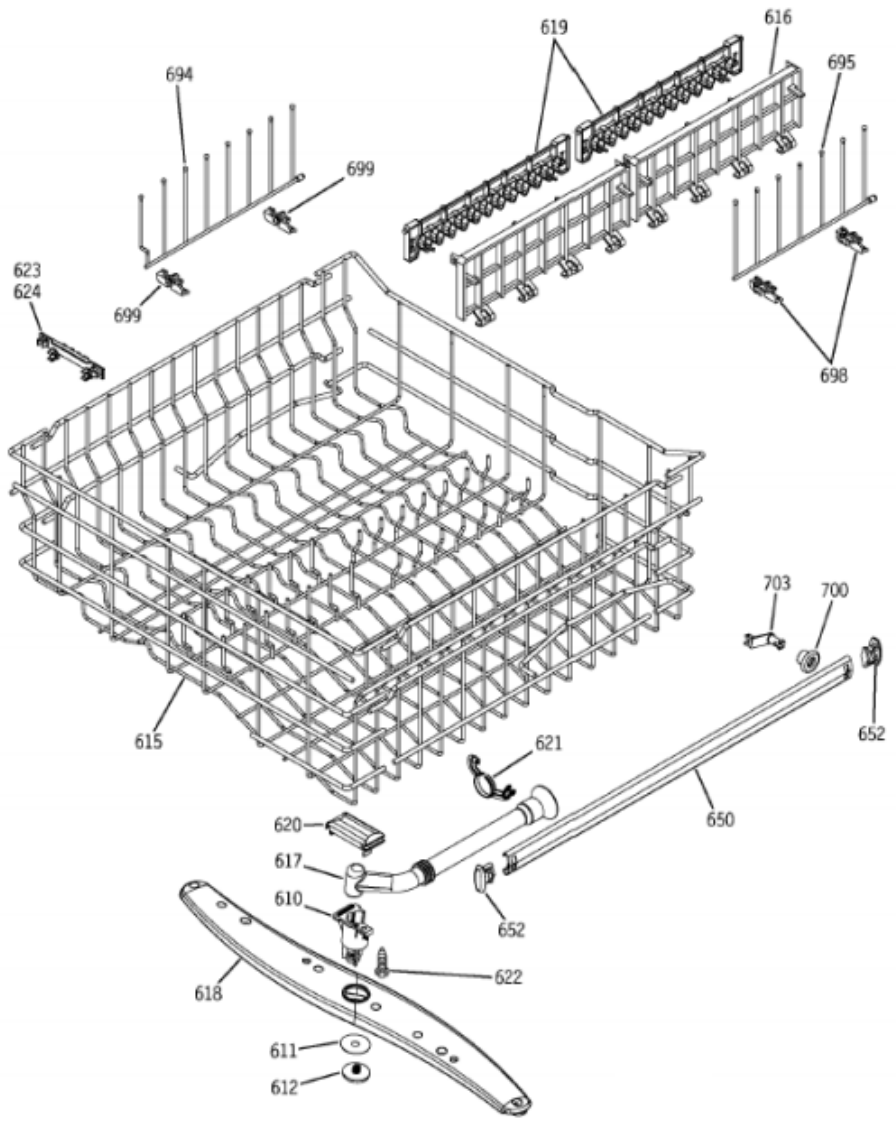

GLV7800G01SS