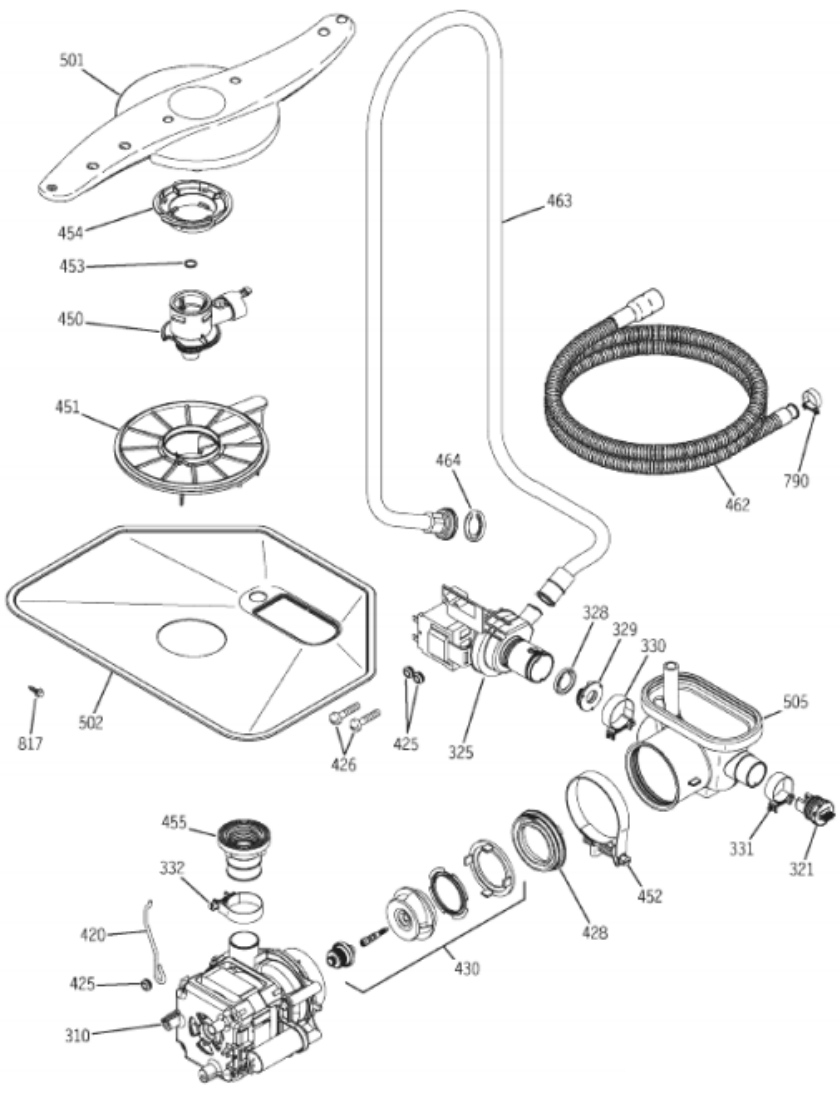

Venta de Refacciones  
Electrodomesticas

GLV7800G01SS

**GLV7800G01SS**

**GLV7800G01SS**

1	WD1M274	WIRING LABEL (S/P)
1	WD1M278	INSTALLATION INSTRUCTION (S/P)
1	WD1M280	USE & CARE (S/P)
10	WR01X10065	SCR 8-18 BA POR 5/8 SS (S/P)
30	WD03X10012	DOOR SPRING (S/P)
42	WD02X10110	SCR #8-3/4 L HX HD SS (S/P)
50	WD13X10019	KEEPER LATCH (S/P)
51	WD02X10066	SCR 10-24X1/2 TT TRR S (S/P)
70	WD2X320	LEVELLING SCREWS (S/P)
101	WD05X10005	ELEMENT HEATING ASM (S/P)
104	WD3M86	NUT HEATER (S/P)
109	WD01X10094	GROMMET HEATER (S/P)
112	WD01X10098	SUPP. HEAT (S/P)
302	WD12X10051	DOME FLOAT (S/P)
305	WD12X10047	FLOAT FLOOD (S/P)
306	WD12X10048	STEM FLOAT (S/P)
308	WD21X10168	SWITCH FLOOD ASM (S/P)
310	WD26X10015	MECH. ASM (S/P)
321	WD21X10202	TURBIDITY SENSOR (S/P)
325	WD26X10016	PUMP DRAIN ASM (S/P)
328	WD01X10178	VALVE FLAPPER (S/P)
329	WD01X10176	SEAT CHECK VALVE (S/P)
330	WD01X10103	CLAMP (PUMP CONNECTOR) (S/P)
331	WD01X10104	CLAMP TURBIDITY SENSOR (S/P)
332	WD01X10105	CLAMP PUMP DRAIN (S/P)
401	WD3X767	WASHER (S/P)
414	WD3M79	SCREW HANGER (S/P)
420	WD01X10093	HANGER MECH. ASM (S/P)
425	WD01X10101	GROMMET (S/P)
426	WD02X10093	SCREW DRAIN PUMP (S/P)
428	WD12X10060	RING SUCTION (S/P)