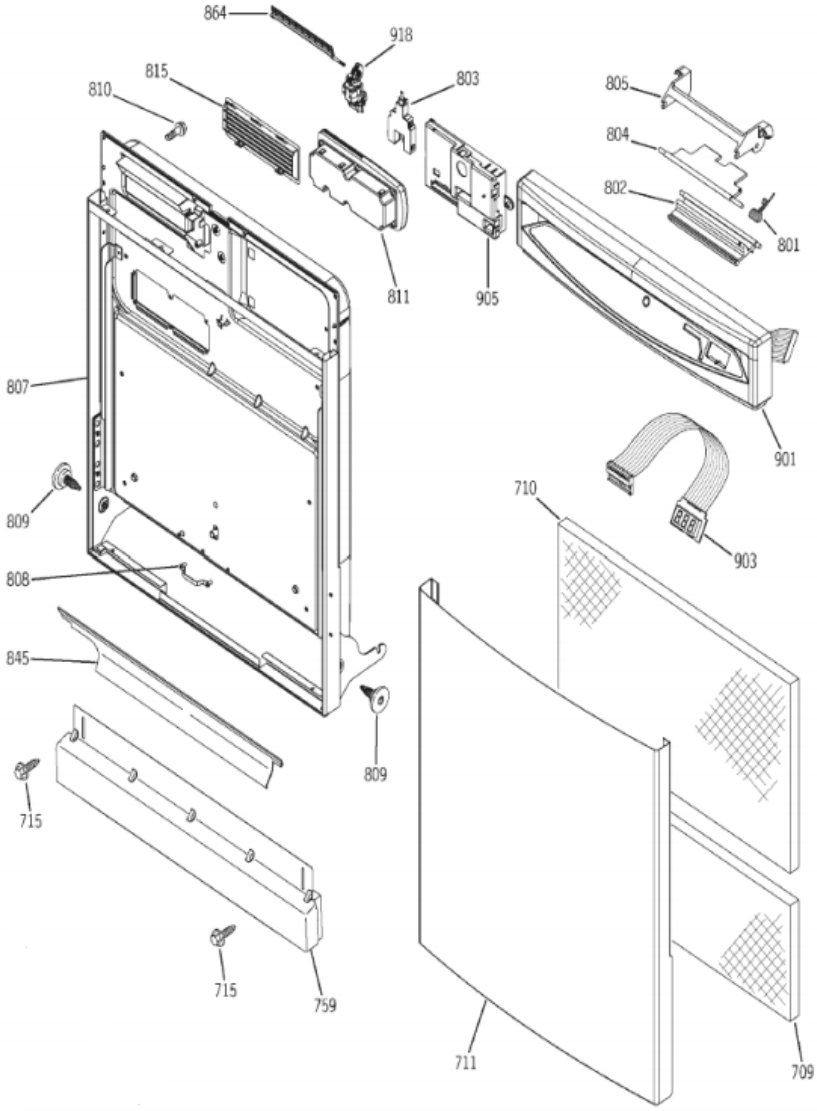

GLV7800G01SS