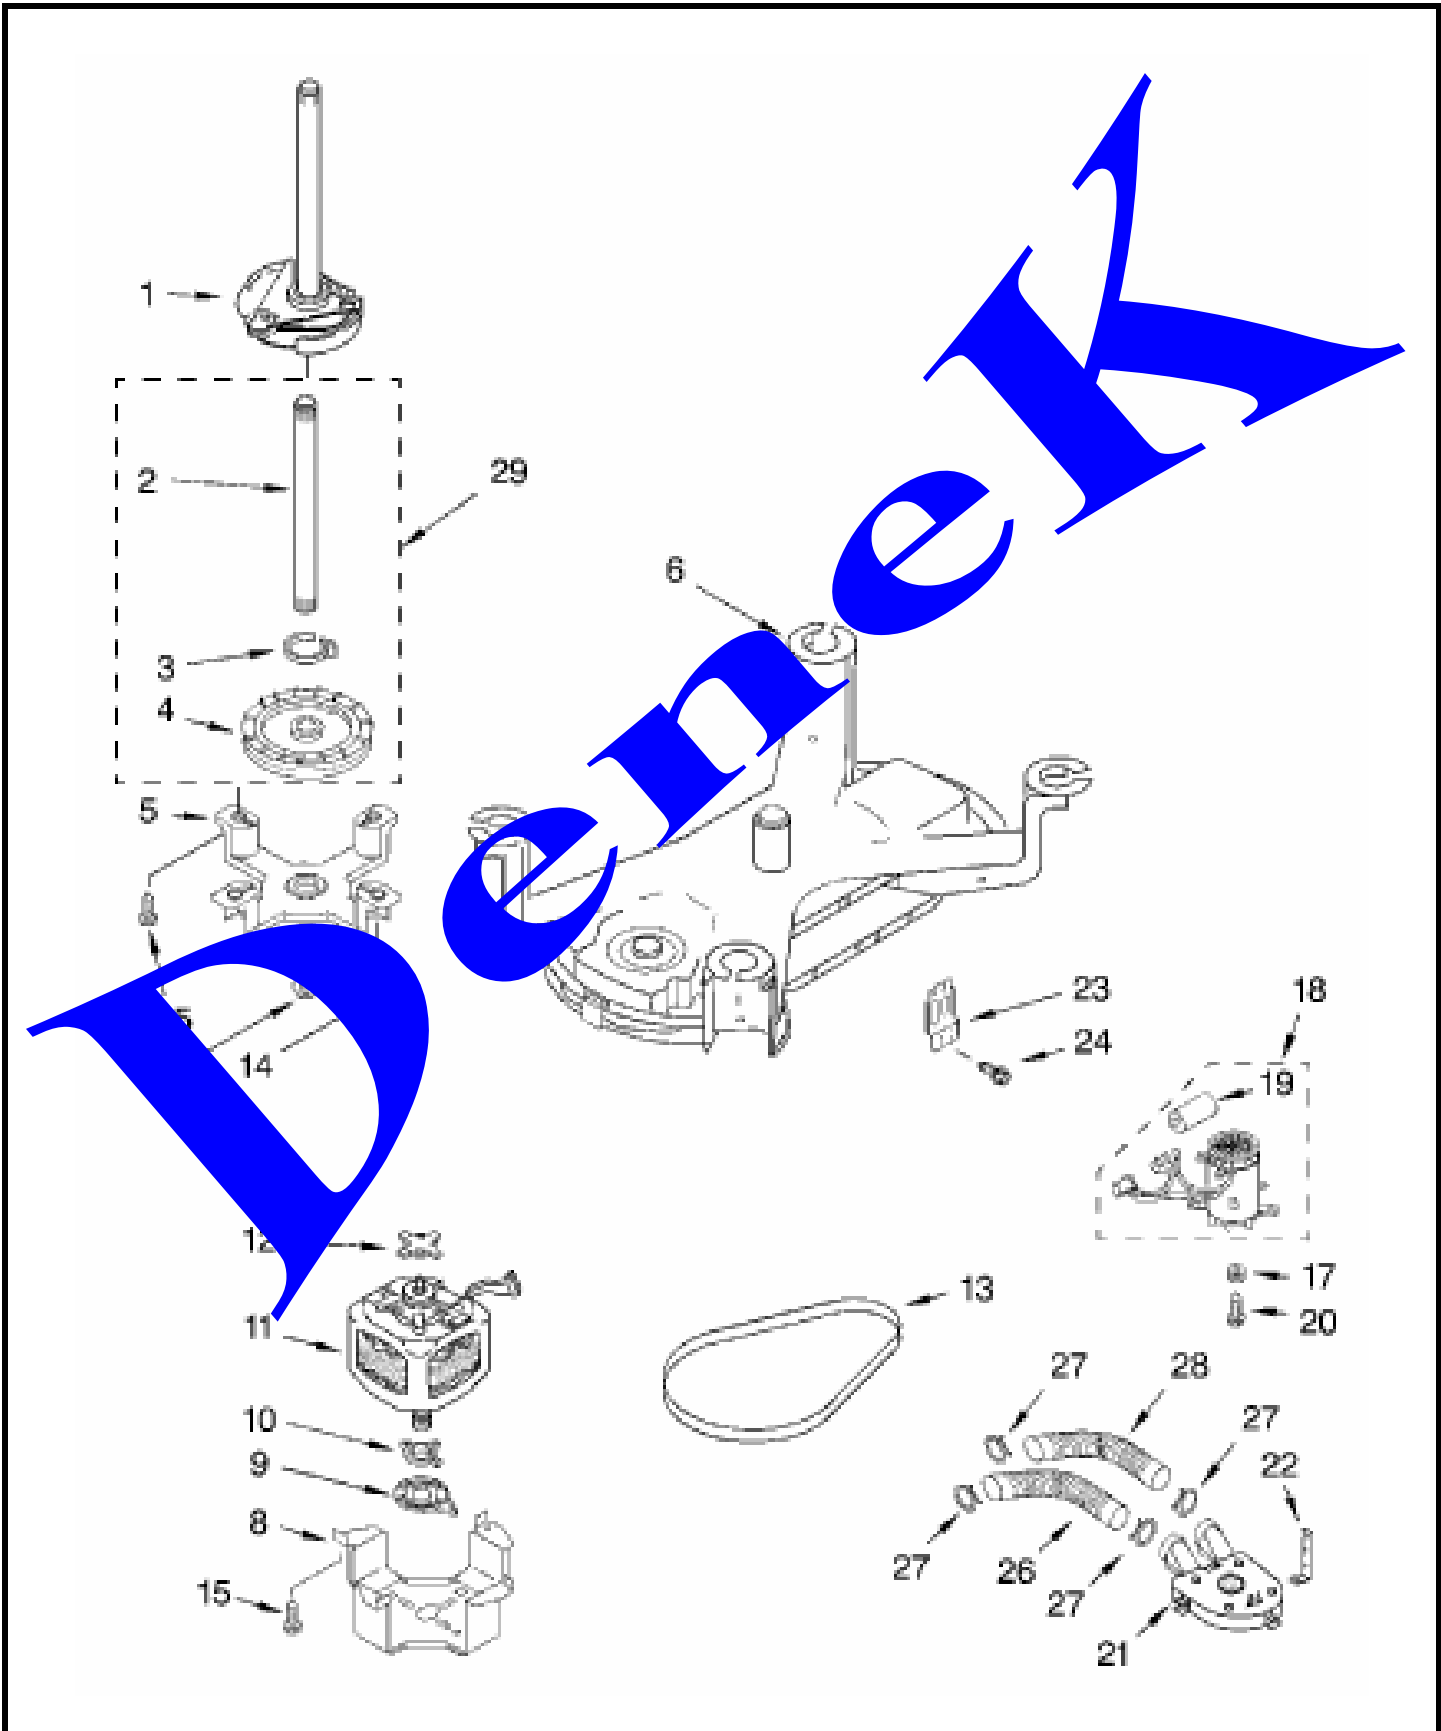

WHIRLPOOL GLW9959KL1

BRAKE, MOTOR AND PUMP

WHIRLPOOL GLW9959KL1

BRAKE, MOTOR AND PUMP

1	8271972	Brake & Drive Tube (Complete) (Refer to Page 13 For Further Breakdown)
2	8055094	Shaft, Washplate
3	8055224	Spring Assembly (Shift)
4	8282498	Pulley, Drive
5	8055095	Bearing Plate, Lower Drive
6	8055096	Support, Tub
8	8283545	Plate, Motor
9	8054912	Socket, Isolator
10	8054967	Isolator, Motor (Lower)
11	9724551	Motor, Main Drive
12	8054911	Isolator, Motor (Upper)
13	9724037	Belt, Drive
14	8272127	Stud, Ball (2)
15	3400214	Screw
16	8055215	Screw, 1/4 x 3/4
17	8283546	Isolator, Pump Motor (3)
18	8054968	Motor, Pump (Includes No. 19)
19	9724553	Capacitor, Pump Motor
20	3400206	Screw
21	8527635	Pump (Complete)
22	8054967	Retainer, Pump (2)
23	9724037	Bracket, Motor Connector
24	3400631	Screw, 10-16 x 3/8 (4)
25	3400215	Screw
26	8054988	Hose, Tub to Pump (Inner)
27	8054988	Clamp, Hose (4)
28	8054988	Hose, Tub to Pump (Outer)
29	8055089	Pulley Assembly- Drive (Complete)