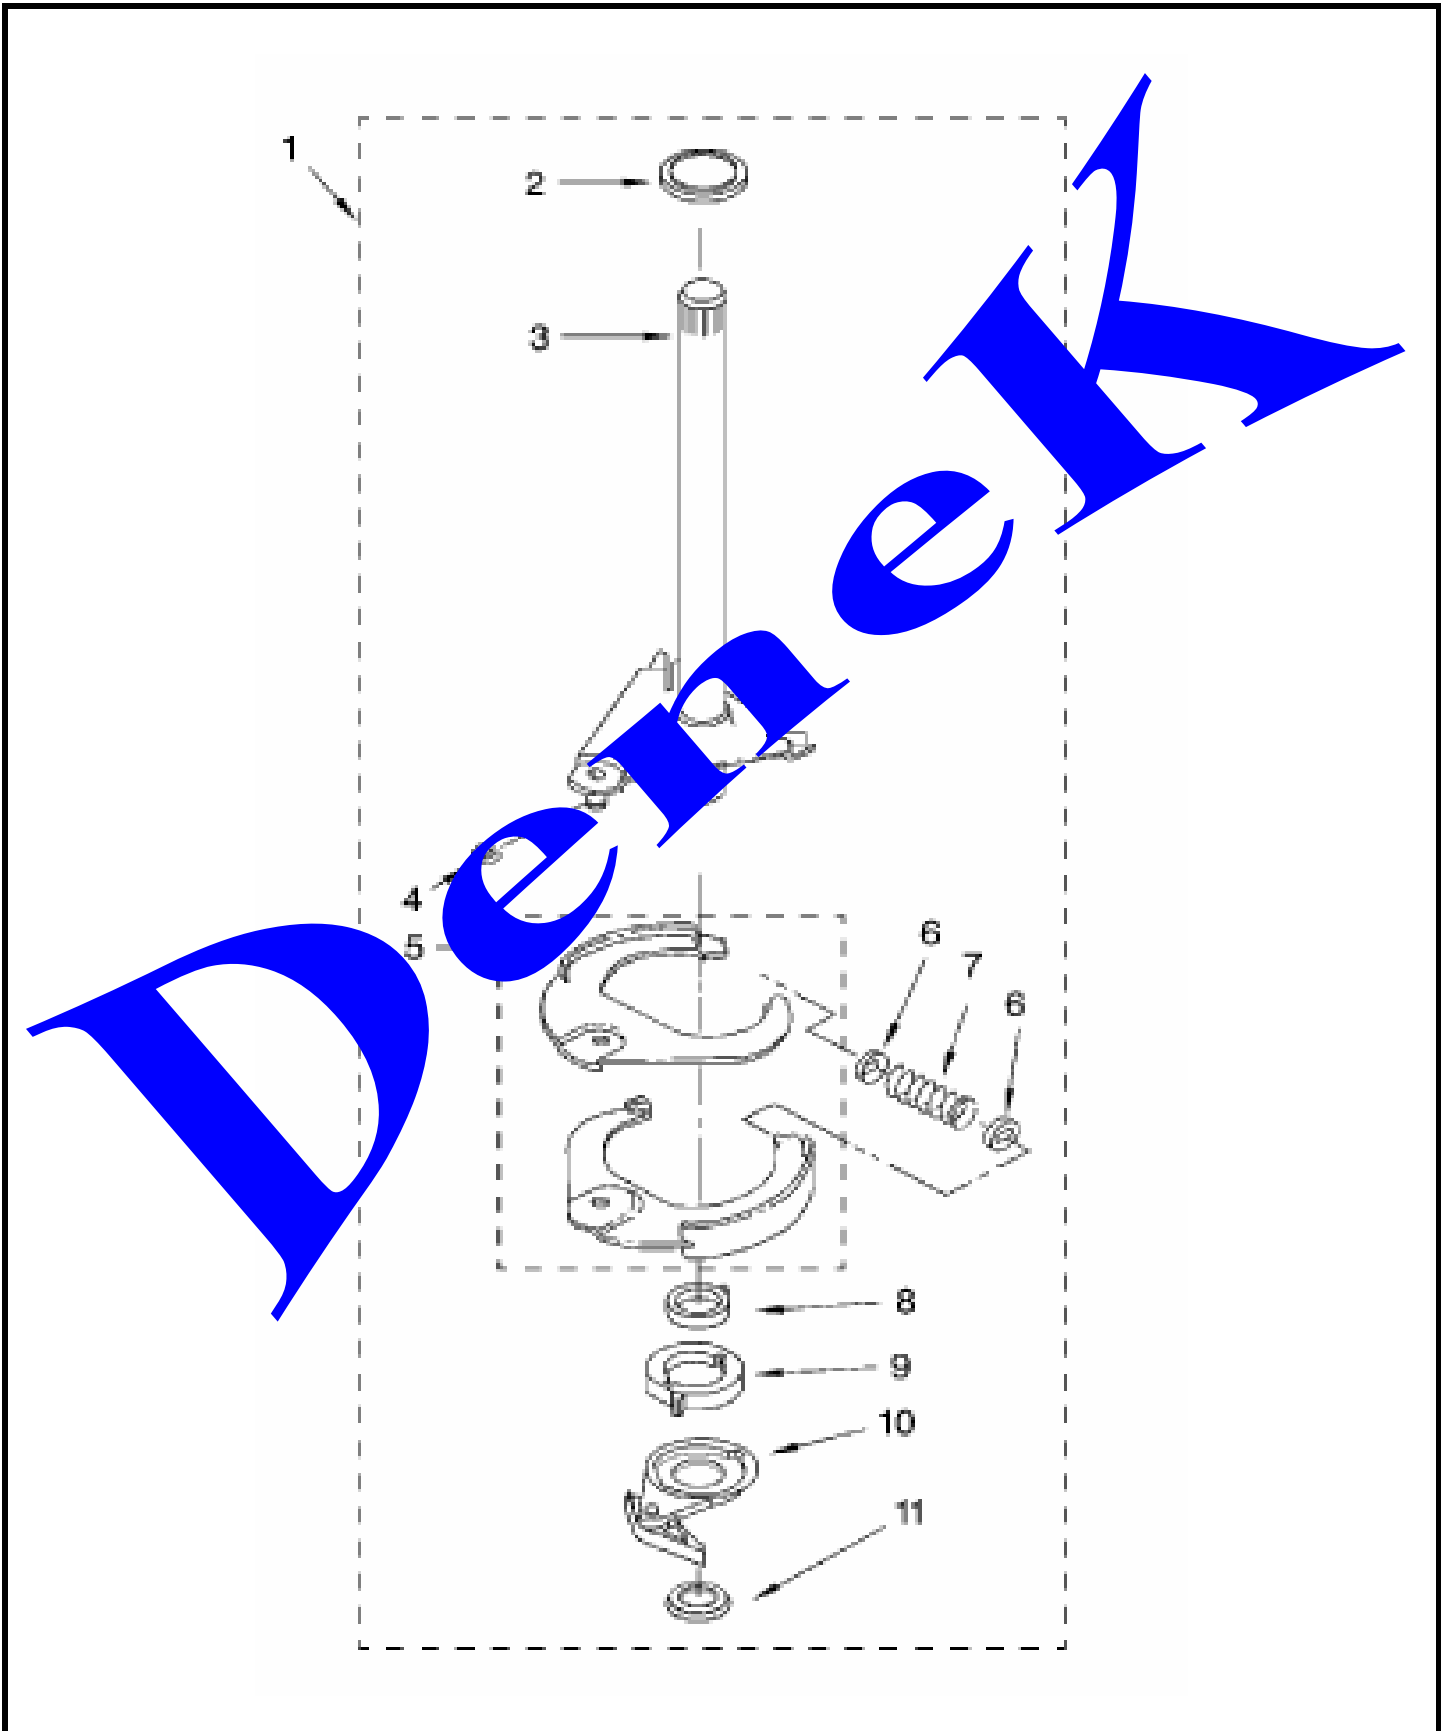

WHIRLPOOL GLW9959KL1

BRAKE & DRIVE TUBE

WHIRLPOOL GLW9959KL1

BRAKE & DRIVE TUBE

2	9724189	Ring, Thrust
3	8318243	Tube, Spin
4	64035	Ring Retaining
5	8271887	Shoe, Brake
6	8055260	Cap, Brake Spring (2)
7	8241979	Spring, Brake
8	8055311	Sleeve, Cam
9	8055263	Cam, Brake Release
10	8074992	Driver, Brake Cam
11	8282568	Bearing, Thrust (Upper)