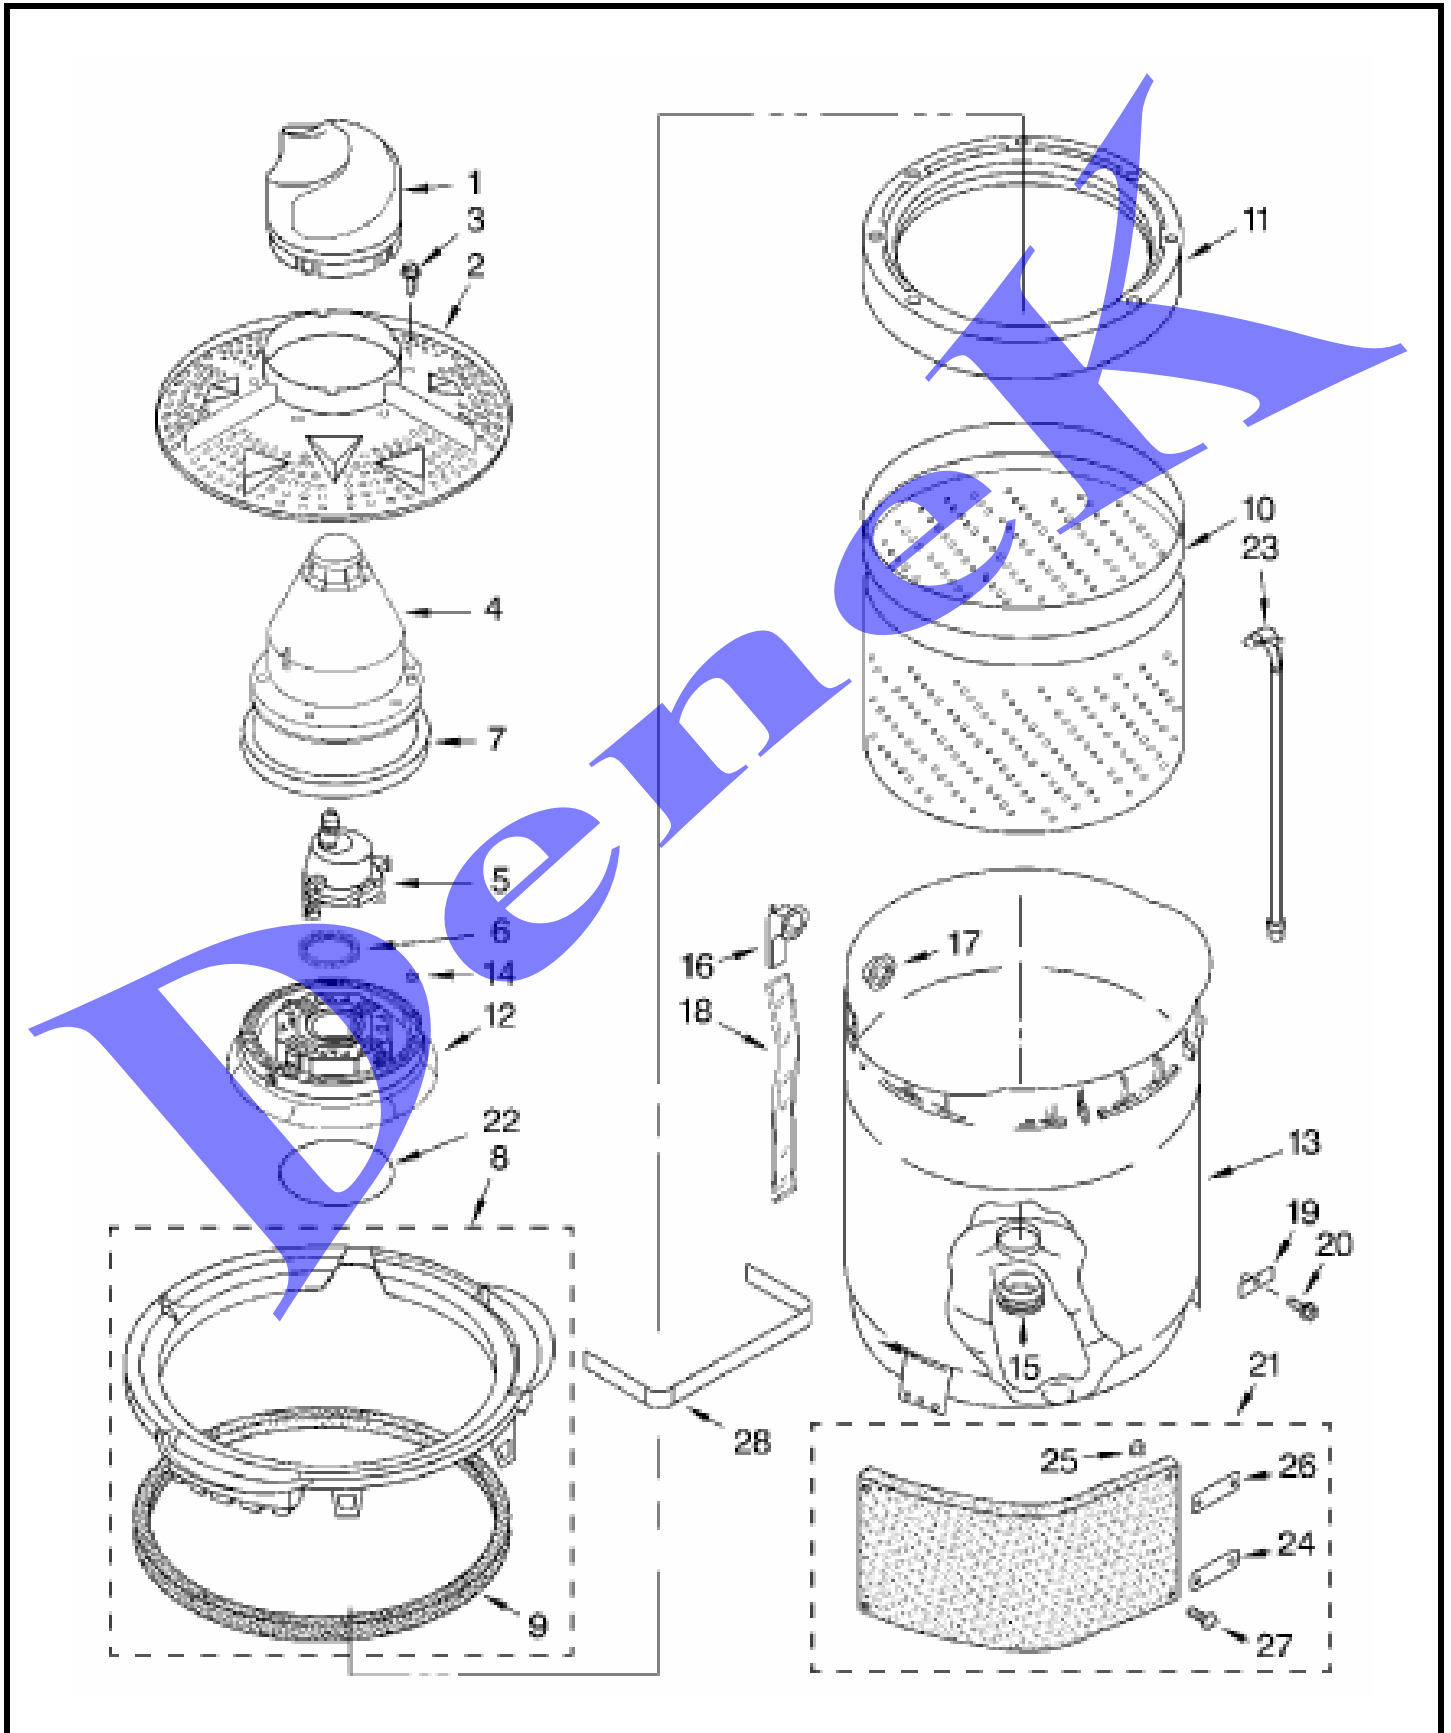

WHIRLPOOL GLW9959KL1

WASHPLATE, BASKET AND TUB

WHIRLPOOL GLW9959KL1

WASHPLATE, BASKET AND TUB

1	8315883	Dome, Washplate
2	8522194	Washplate (Outer)
3	8282519	Bolt
4	8290753	Washplate (Inner)
5	8519500	Leveler
6	8300851	Nut, Lock
7	8519500	Seal, Inner Washplate
8	8317383	Tub Ring Assembly
9	8054355	Seal, Tub Ring
10	8529754	BASKET
11	9724320	Balance Ring
12	8272000	U-Joint
13	8529942	Tub
14	8312660	Washer
15	8055288	Gasket Centerpost
16	8283300	Tube, Overflow
17	8283308	Plug, Overflow
18	8055130	Bag, Overflow
19	9724609	Clip, Tub Retainer (4)
20	8281140	Screw
21	8055279	Absorber, Sound (Tub)
22	8317383	Seal, O-Ring (2.5 x 85 mm)
23	8054989	Tube, Water Recirculation
24	8055280	Strap, Absorber (Lower)
25	8055278	Clip, Absorber
26	8055278	Strap, Absorber (Upper)
27	3351189	Retainer, Push-In
28	8318231	Shield, Splash (Tub Ring)