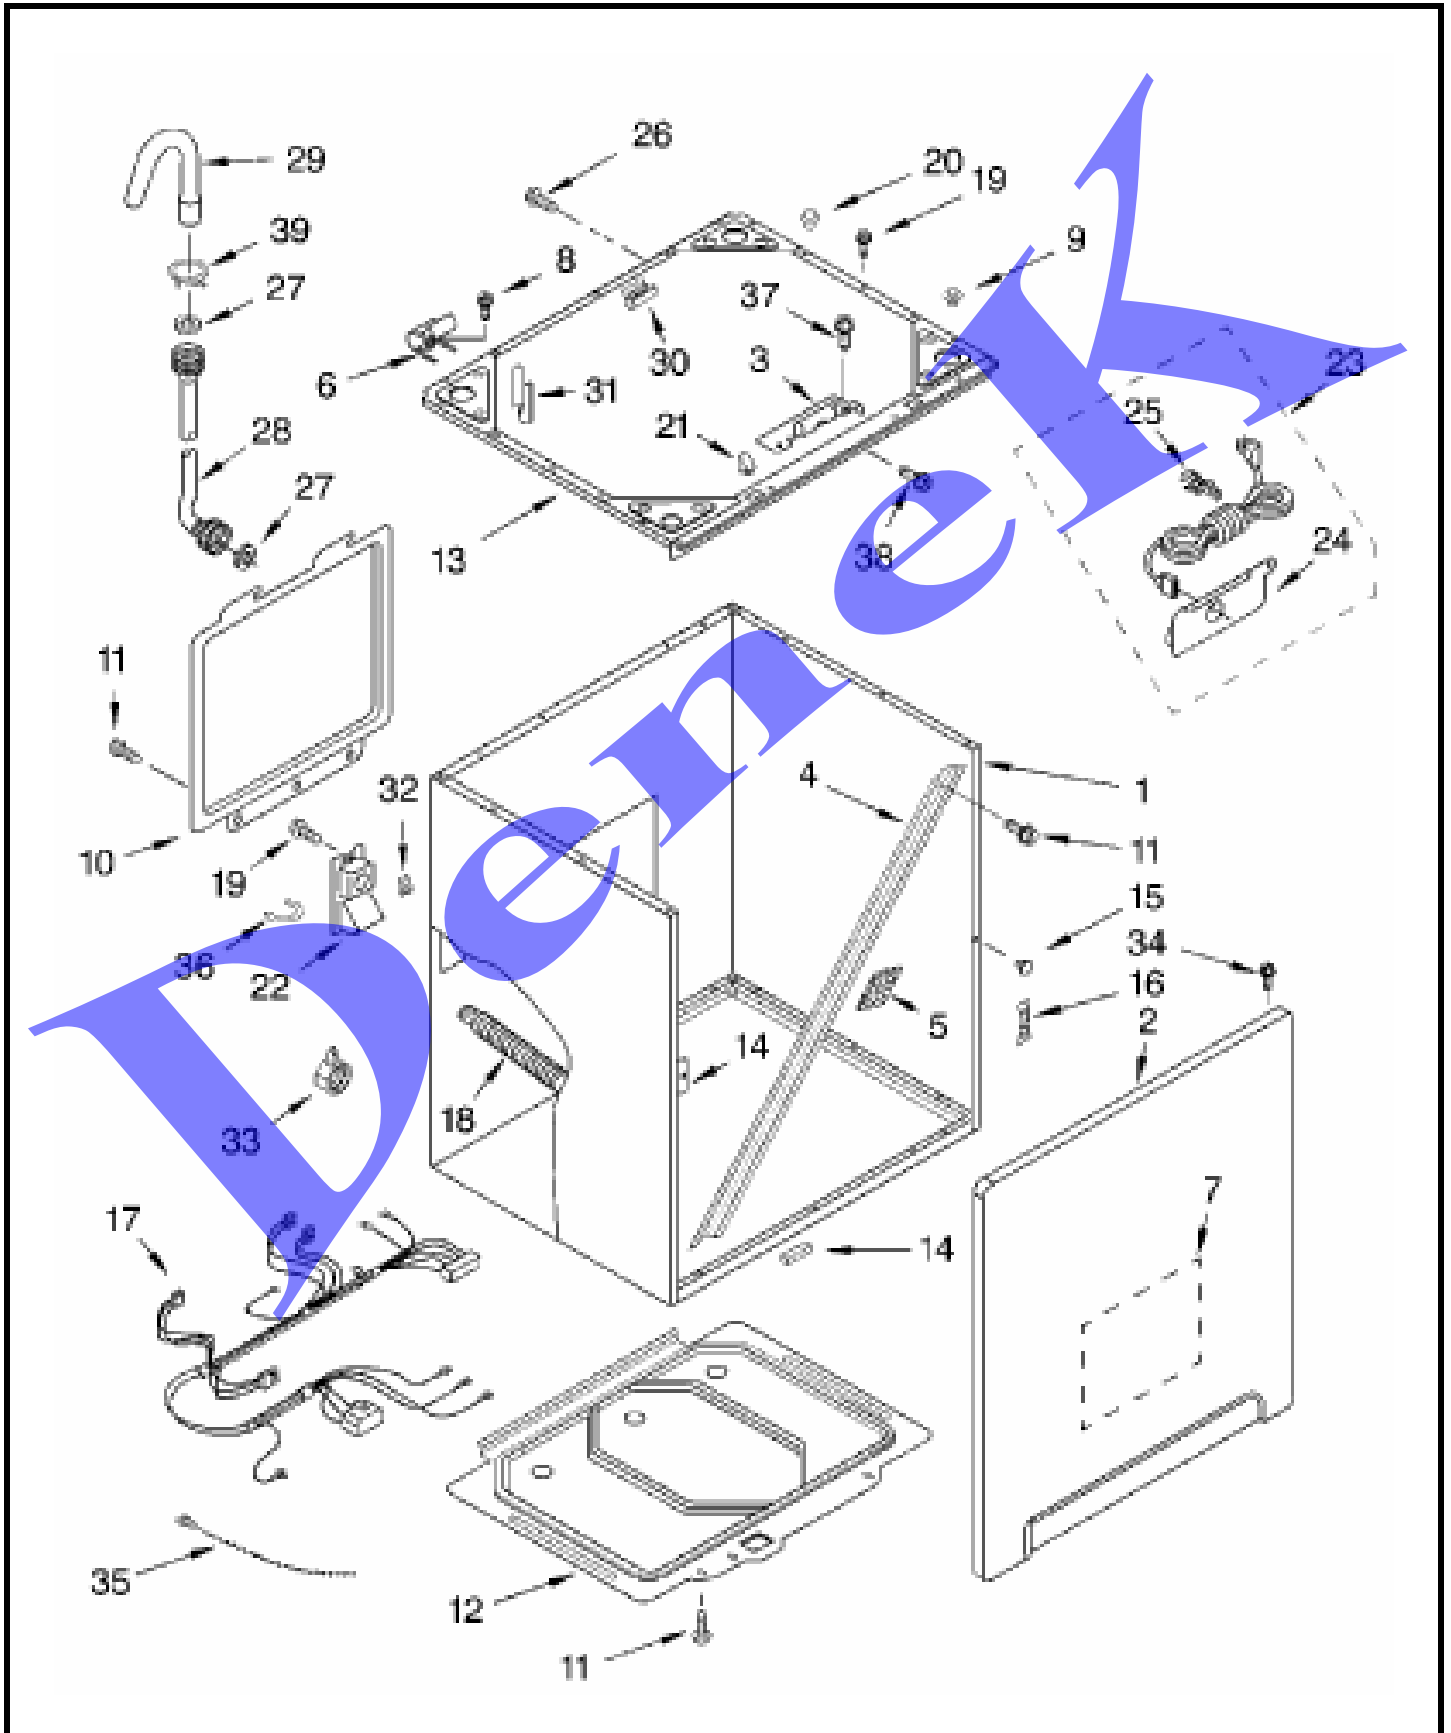

WHIRLPOOL GLW9959KL1

CABINET & FRAME

WHIRLPOOL GLW9959KL1

CABINET & FRAME

1	8522247	Cabinet (Pewter)
1	8054490	Cabinet (White)
1	3954709	Cabinet (Biscuit)
2	8318240	Panel, Front (White)
2	8522246	Panel, Front (Pewter)
2	8318242	Panel, Front (Biscuit)
3	8526005	Bracket, Top Lock
4	8283274	Brace, Cabinet (Front)
5	8283273	Damper, Brace
6	8519823	Hinge, Top to Panel
7	8317308	Pad, Front Panel
8	3400085	Screw, 10-32 x 1/2
9	8518891	Rivet (2)
10	8518896	Panel, Back
11	357640	Screw & Washer (Tub Mounting)
12	8283364	Pan, Bottom
13	8054500	Frame, Cabinet
14	8300022	Switch, Motor (2)
15	8283353	Spacer, Cabinet
16	8283335	Clip, Front Panel
17	8299814	Harness, Lower (Includes Item 30)
18	9724100	Hose, Drain
19	8281159	Screw
20	8271831	Spacer
21	8318449	Lock, Top (Front)
22	9724106	Retainer, Drain Hose (Storage)
23	8310666	Power Cord Assembly
24	8283348	Cover, Harness
25	8054328	Strain Relief
26	693995	Screw, Hex Head
27	3976300	Washer, Water Inlet Hose (1-1/16 x 5/8)
28	3949368	Hose, Water Inlet ((Blue Coupler))
28	3949369	Hose, Water Inlet ((Red Coupler))
29	8528318	U-Bend, Drain Hose
30	8310651	Clip, Harness (3)
31	8528279	Gusset, Harness
32	692400	Nut, Push-In
33	9724675	Clip, Drain Hose
34	3400891	Screw, 8-18 x 1/2
35	3347868	Cable Tie
36	8318208	Retainer, Drain Hose
37	8281212	Screw, 8-18 x 3/8
38	3400811	Screw, 8-18 x 1.187
39	660628	Clamp, Hose