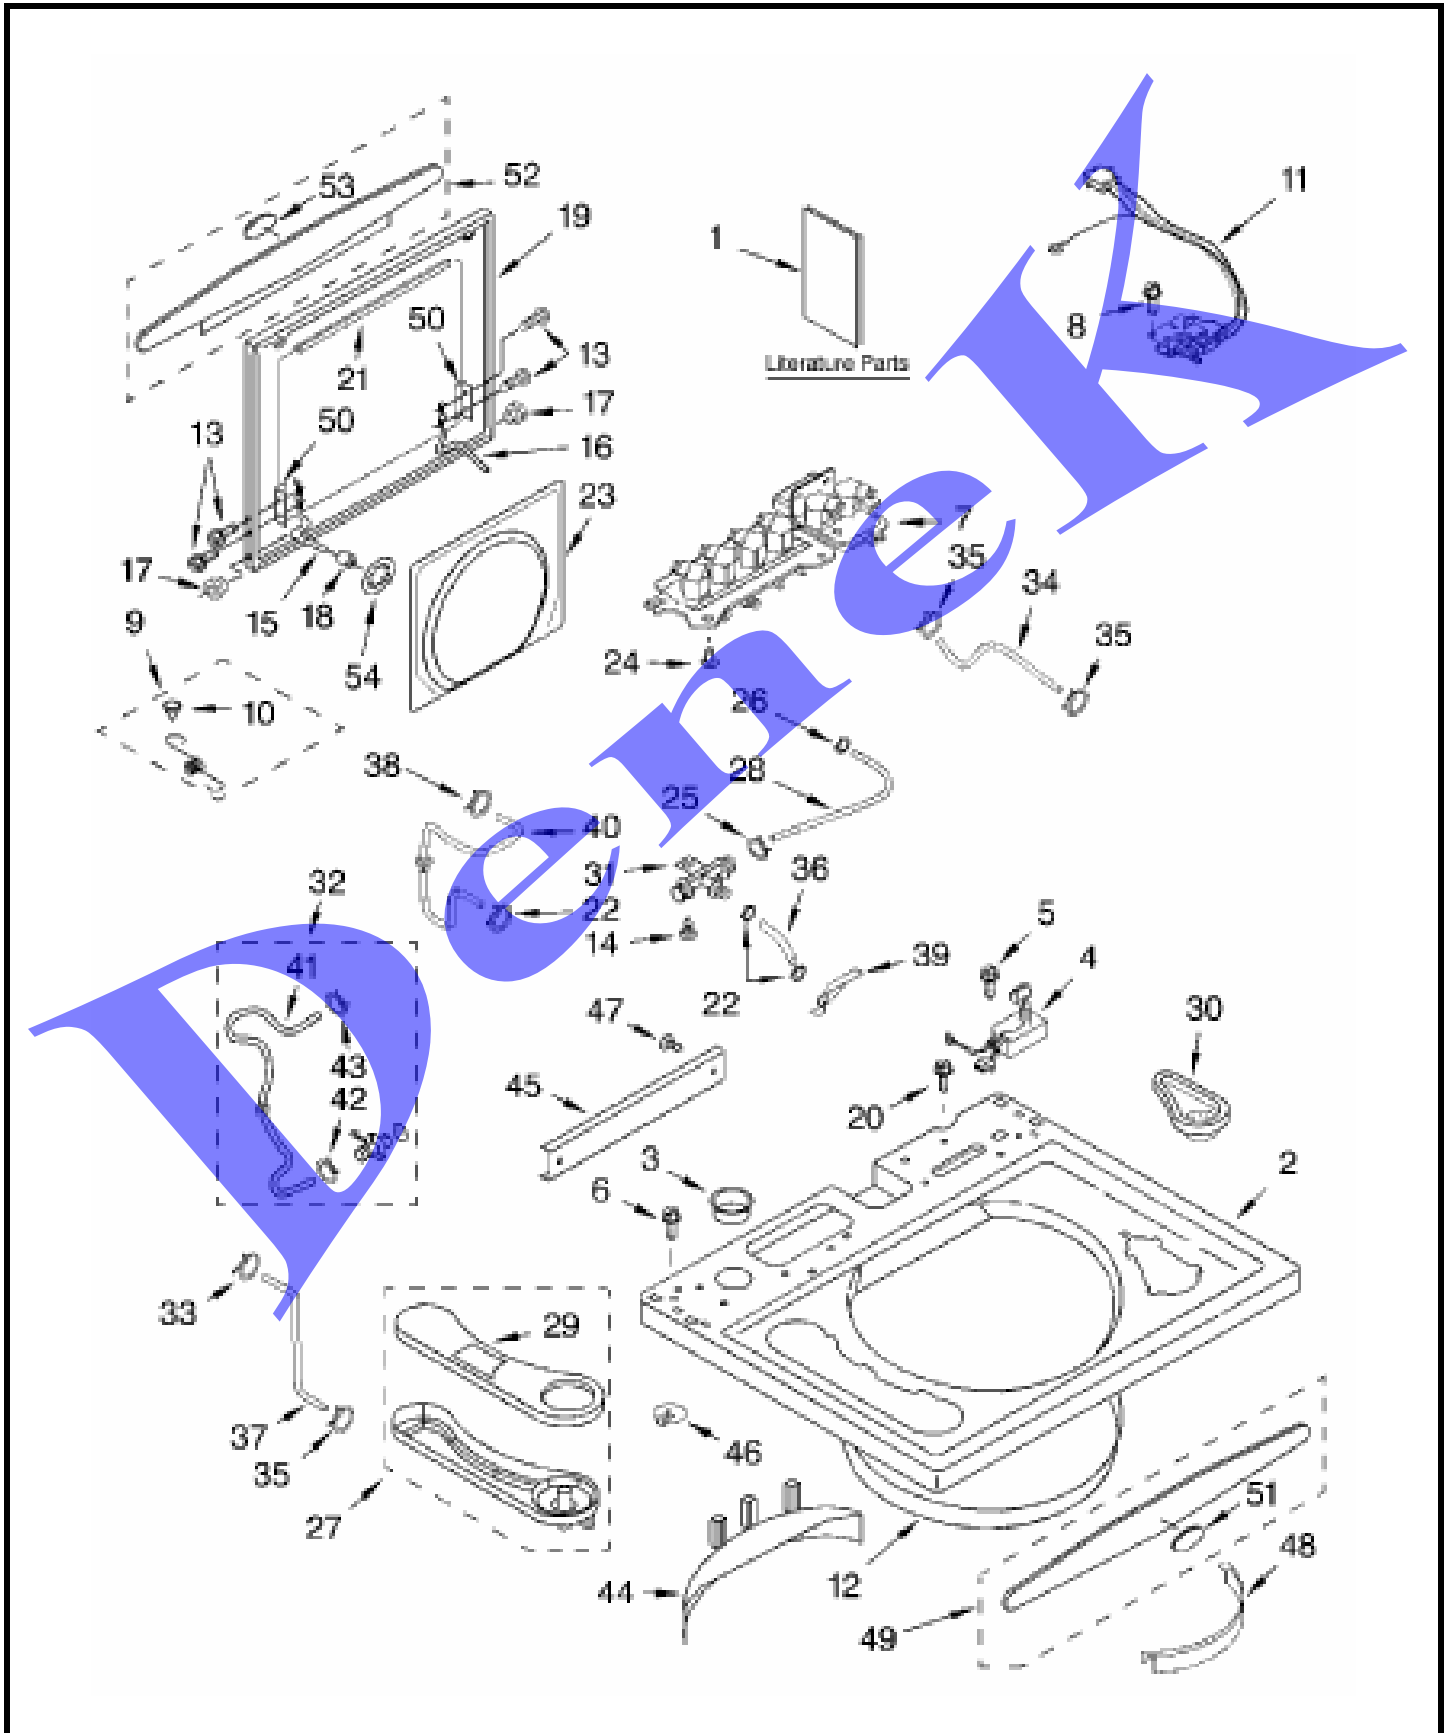

## TOP AND LID, LITERATURE

WHIRLPOOL GLW9959KL1

TOP AND LID, LITERATURE

1	LIT3955183	Literature Parts (Video - Use & Care)
1	LIT3955546	Literature Parts (Energy Guide)
1	LIT8530145	Literature Parts (Wiring Diagram)
1	LIT8530143	Literature Parts (Tech Sheet)
1	LIT3953969	Literature Parts (Use & Care Guide)
2	8318131	Top (Biscuit)
2	8318132	Top (Pewter)
2	8318130	Top (White)
3	8300010	Bushing, Harness
4	8055146	Filter, Line
5	1166054	Screw, 8-18 x 5/8
6	3351614	Screw, Ground
7	9724754	Valve, Water Inlet
8	3400611	Screw & Washer, Lid Switch (2)
9	384463	Lid Spring (Includes Item 10)
10	54690	Plug, Button (2)
11	8272124	Switch, Lid
12	8055191	Splash Shield Assembly
13	355274	Screw, Lid Hinge Mounting (4)
14	8282566	Clip, Drape
15	8055257	Hinge, Lid (L.H.)
16	8055256	Hinge, Lid (R.H.)
17	8319539	Bearing, Lid Hinge (2)
18	19119	Bumper, Lid Hinge
19	8318136	Lid Assembly (Includes Items 13, 15, 21, 23, 50, 52 & 53) (White)
19	8318137	Lid Assembly (Includes Items 13, 15, 21, 23, 50, 52 & 53) (Biscuit)
19	8318138	Lid Assembly (Includes Items 13, 15, 21, 23, 50, 52 & 53) (Pewter)
20	697776	Screw, 10-32 x 5/8 (Grounding)
21	8054939	Seal, Lid
21	8283532	Seal, Lid (Black)
22	371505	Clamp, Hose
23	8316688	Lid, Inner
24	8299698	Clip, Two Stage
25	370451	Clamp, Hose
26	8318451	Clamp, Hose
27	8055022	Dispenser, Bleach & Fabric Softener
28	8054366	Hose, Diverter to Venturi
29	8272009	Cover, Dispenser
30	8055010	Dispenser, Detergent
31	8055168	Venturi
32	8300021	Nozzle Assembly (Bleach)
33	9724997	Clamp, Hose
34	8054367	Hose, Detergent
35	8055019	Clamp, Hose
36	8055014	Hose, Venturi to Bleach
37	8054365	Hose, Fabric Softener
38	9724996	Clamp, Hose