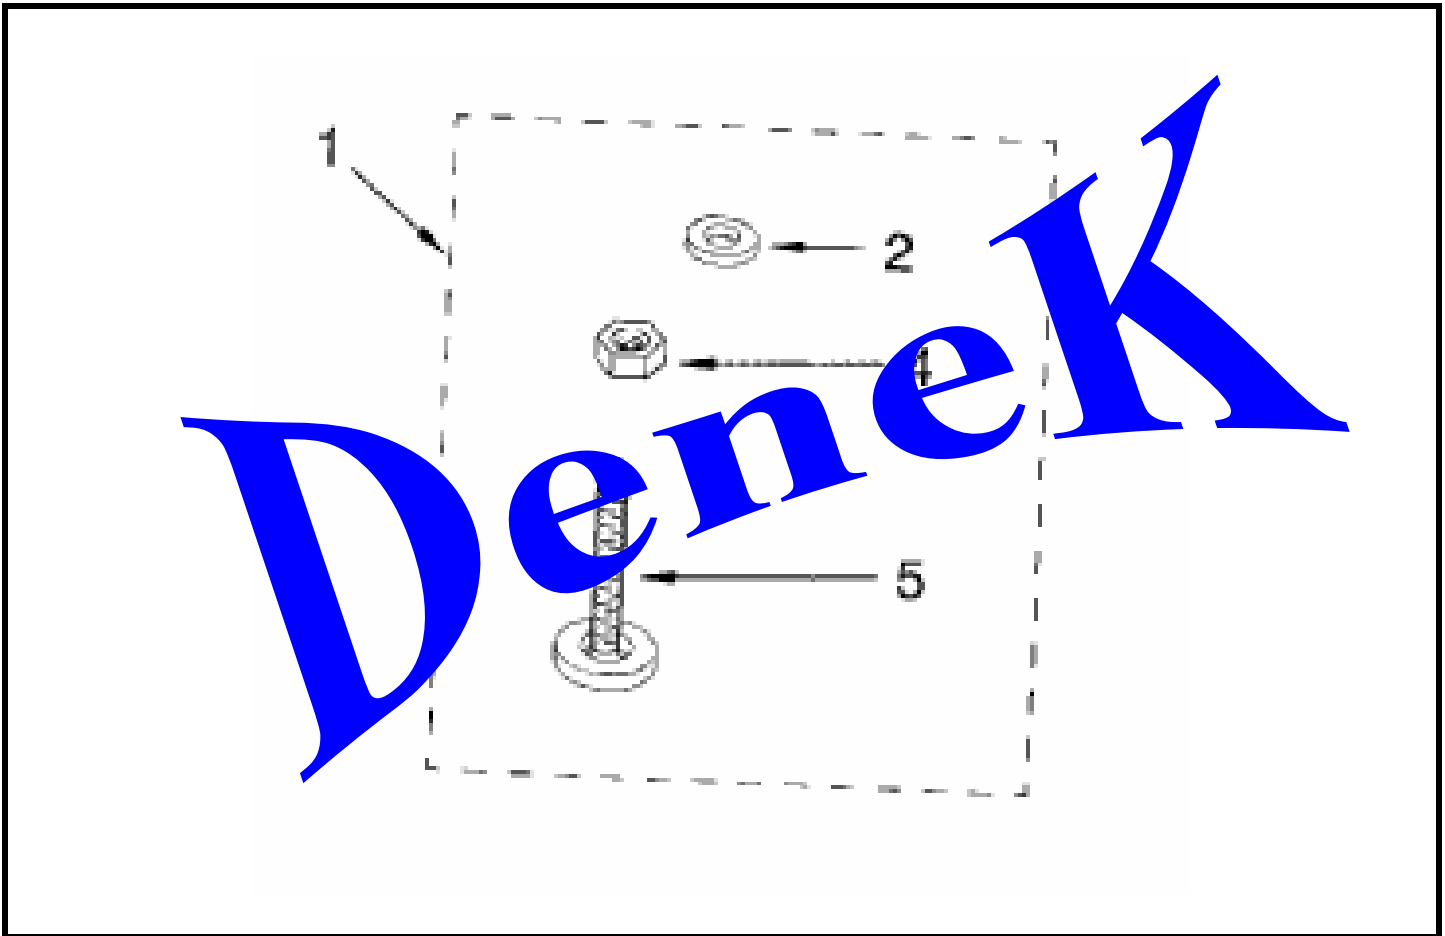

WHIRLPOOL GLW9959KL1

MISCELLANEOUS, OPTIONAL

1	8529946	Miscellaneous Parts Bag
2	3976300	Washer, Water Inlet Hose (1-1/16 x 5/8)
4	3359452	Nut, 3/8-16
5	8281198	Foot, Front (2)
5	799344	PAINT, BULK (1 qt.) (White (Uncut))
5	350938	PAINT, PRESSURIZED SPRAY (12 oz.) (Primer, Gray)
5	4392901	PAINT, PRESSURIZED SPRAY (12 oz.) (Biscuit)
5	285195	Sealer, Gasket (.20 Fl. Oz.) (6 ml)
5	384496	Coupling, Hose
5	350930	PAINT, PRESSURIZED SPRAY (12 oz.) (White)
5	4392900	PAINT, BULK (1 qt.) (Biscuit (Uncut))
5	285834	Siphon Break
5	4396175	PAINT, PRESSURIZED SPRAY (12 oz.) (Pewter)
5	285208	Lubricant (Use Only In Brake Shoe Assembly On Roller & Pin)
5	4396174	PAINT, TOUCH-UP (1/2oz.) (Pewter)
5	4392899	PAINT, TOUCH-UP (1/2oz.) (Biscuit)
5	285835	Hose Connector
5	72017	PAINT, TOUCH-UP (1/2oz.) (White)