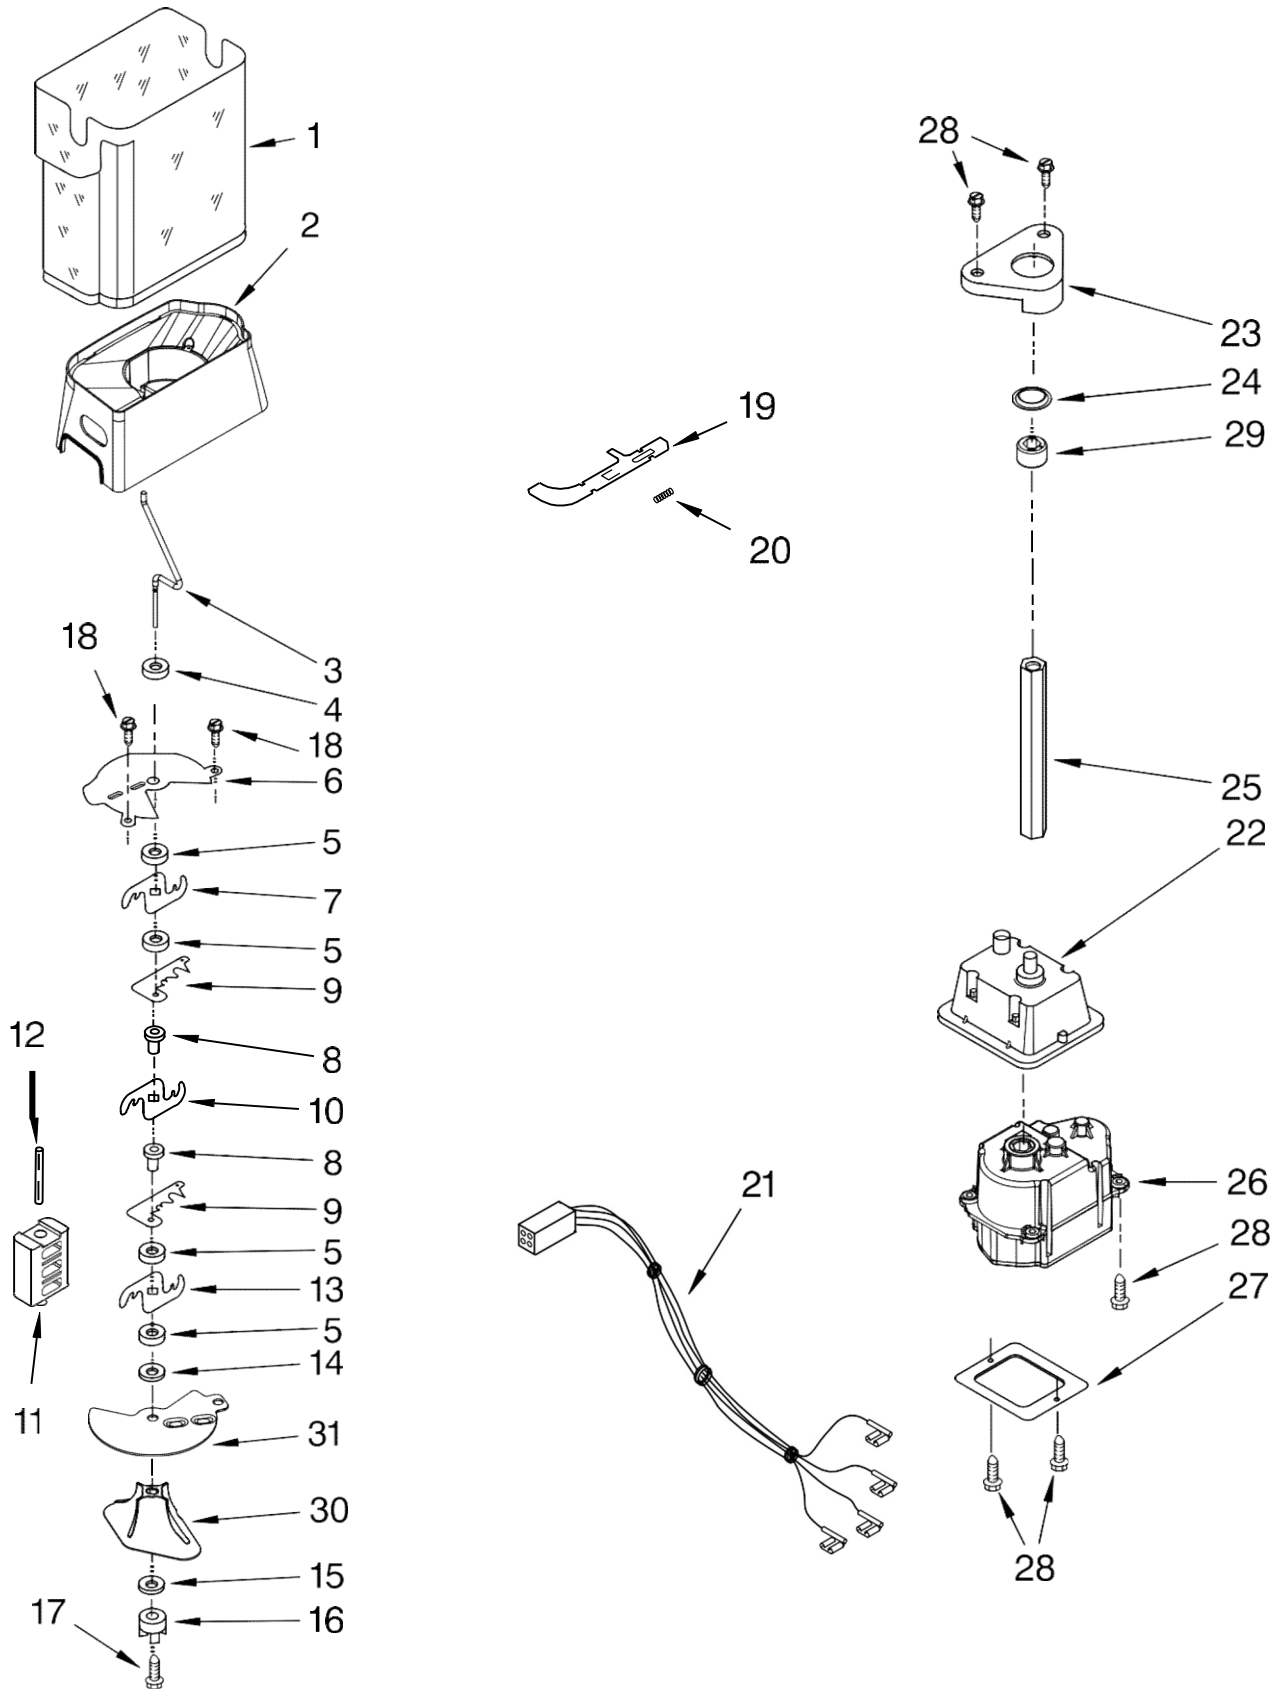

Illus. No.	Part No.	DESCRIPTION
1	2223517	Frame Assembly (2)
2	2223261	Snack Bin Asm
3	2223592	Cover, Crisper
4	2196485	Stud Assembly
5	3400894	Screw
6	2223714	Glass, Meat Cover
7	2223591	Glass, Cover
8	2223242	Cover, Meat Pan
9	2196483	Stud Assembly
10	2223235	Crisper Pan Asm
11	2223308	Slide, Humidity Control
12	2223309	Knob, Humidity Control
13	2223288	Shelf Pan Assembly (Includes #18)
14	2223243	Meat Pan Assembly
15	8281158	Screw
16	2179350	Deflector
17	2255160	Shelf, Slide Out (2)
18	2223320	Slide, Pan (2)

FOR ORDERING INFORMATION REFER TO PARTS PRICE LIST

Refrigerador Whirlpool GS5DHAXVA01

Illus. No.	Part No.	DESCRIPTION
1		Liner (Not A Seviceable Part)
2	2211746K	Shelf, FC (2)
4	3400893	Screw
5	2195905K	Trim, Basket
6		Shelf Track
	2301289	Right Side
	2301290	Left Side
7	2205837K	Shelf (2)
8	2301191	Basket, Sloped
9	W10004810	Screw (8)
10	842534	Clip, Air Duct (2)
11		Shelf Track, Dual
	2301293	Right Side
	2301294	Left Side
12	2198587	Cover, Emitter
13	2198635	Spring
14	2198634	Pin
15	1115373	Switch, Rocker Arm
16	W10193840	P.C. Board Emitter
17	2255720	Cover, Ice Maker
18	2212321	Slide, Ice Maker Mounting
19	489478	Screw
20	489214	Screw
21	2162085	Light Socket
22	W10194422	Light Bulb
23	8281185	Screw
24	2198633	Flipper
25	W10173569	Cover, Receiver
26	2315398	Slide, Ice Maker Shut Off
27	W10193666	P.C. Board, Receiver
28	2198643	Lens
29	2198589	Light Shield
30	2212340	Light Lens
31	2198641	Bracket, Ice Maker Cover
32	2155597	Socket
33		Light Ladder
	2198609	Left Side
	2198610	Right Side
34	2303234	Shield, Wiring
35	2301190	Basket, Square