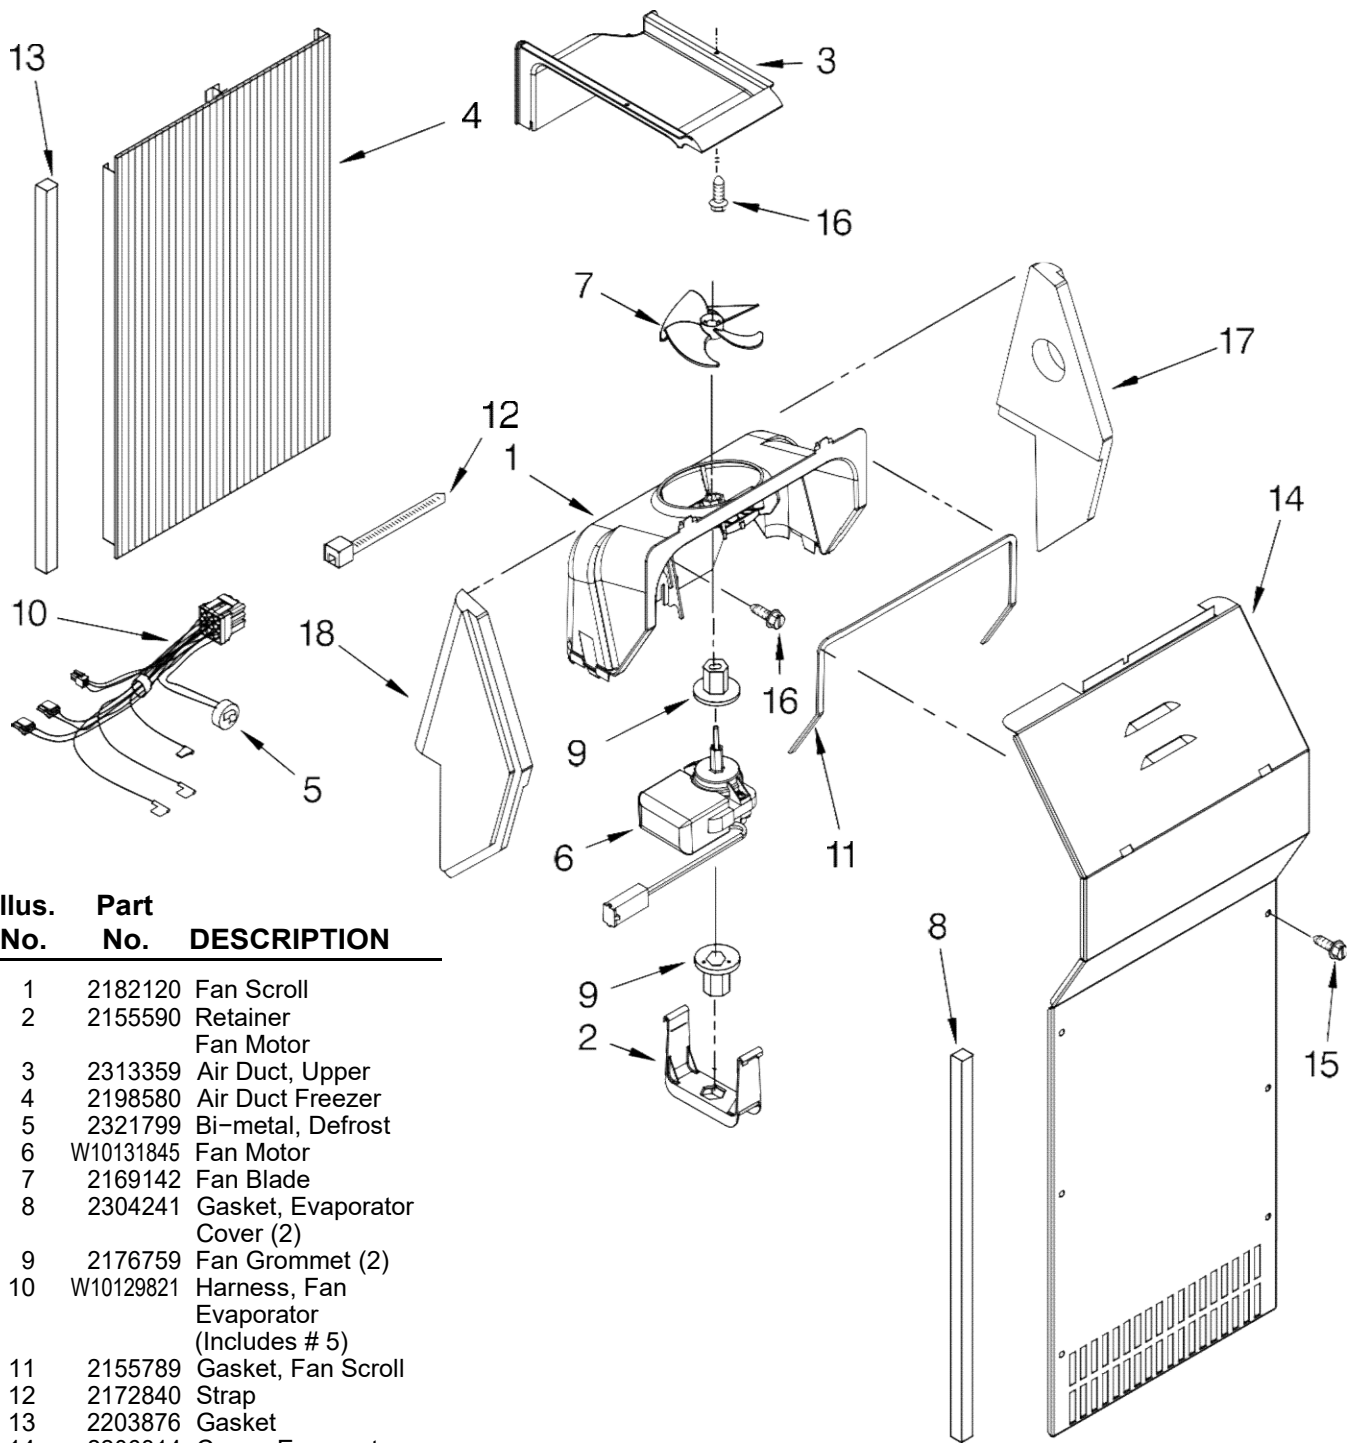

FOR ORDERING INFORMATION REFER TO PARTS PRICE LIST

Illus. No.	Part No.	DESCRIPTION
1		Housing, Dispenser (Not Serviced)
2	2304772	Spring, Torsion
3	2196195	Pin, Ice Door
5	2304317	Water Fitting Assy
6	2180353	Door, Ice
7	2304355	Support, Ice Door
8	489000	Screw
9		Grille, Disp
	W10139699	White
	W10139700	Black
	W10171995	Nickel One
10	2194719	Spring, Lever
11	2195051	Strain Relief
12	2304673	Bracket, Disp
13	2205686	Dashpot, Disp
14		Lever, Ice
	W10152853	White
	W10152854	Black
	W10155161	Apollo Grey
15		Lever, Water
	W10152858	White
	W10152859	Black
	W10155162	Apollo Grey
16	2180224	Guide, Ice
17	W10206221	Bracket, Control
18	625834	Spacer, Switch
19	2162361	Switch
20	2321751	Control, Elek
21		Bezel, Disp
	2322507W	White
	2322507B	Black
	W10139840	Mono Satina
	W10171990	Mono Stainless
22	489214	Screw (2)
23		Fascia, Disp
	W10136837	White
	W10144794	Black
	W10144811	Mono Satina
	W10171985	Mono Stainless
24	W10129948	Gasket, Disp
25	W10170416	Support, Window
26	2321720	LED Assy

FOR ORDERING INFORMATION REFER TO PARTS PRICE LIST

Refrigerador Whirlpool GS5DHAXVA01

Illus. No.	Part No.	DESCRIPTION
1	489084	Screw
2	2303216	Fitting, Water Tube
3	628379	Clip, Fuse
4	489478	Screw (3)
5	2188708	Smart Valve
6	2305274	Clip, Tube
7	2174358	Cover
8	488649	Screw
9	W10122527	Mold & Heater Assembly (Also Order 542638 Silicone Grease)
10	2304969	Cup-Water Fill
11	627843	Ejector
12	2198598	Ice Stripper
13	2194712	Support
14	2315522	Retainer, Thermostat
15	627985	Thermostat (Also Order 542369 Cement Alumilastic)
16	8533917	Screw
17	2303583	Bracket, Ice Maker Mounting
18	489276	Screw
19	2187467	Harness, Wiring
20	626691	Module Assembly (Includes Items 21 & 22)
21	626683	Motor
22	489136	Screw
100	W10190960	Icemaker Assembly