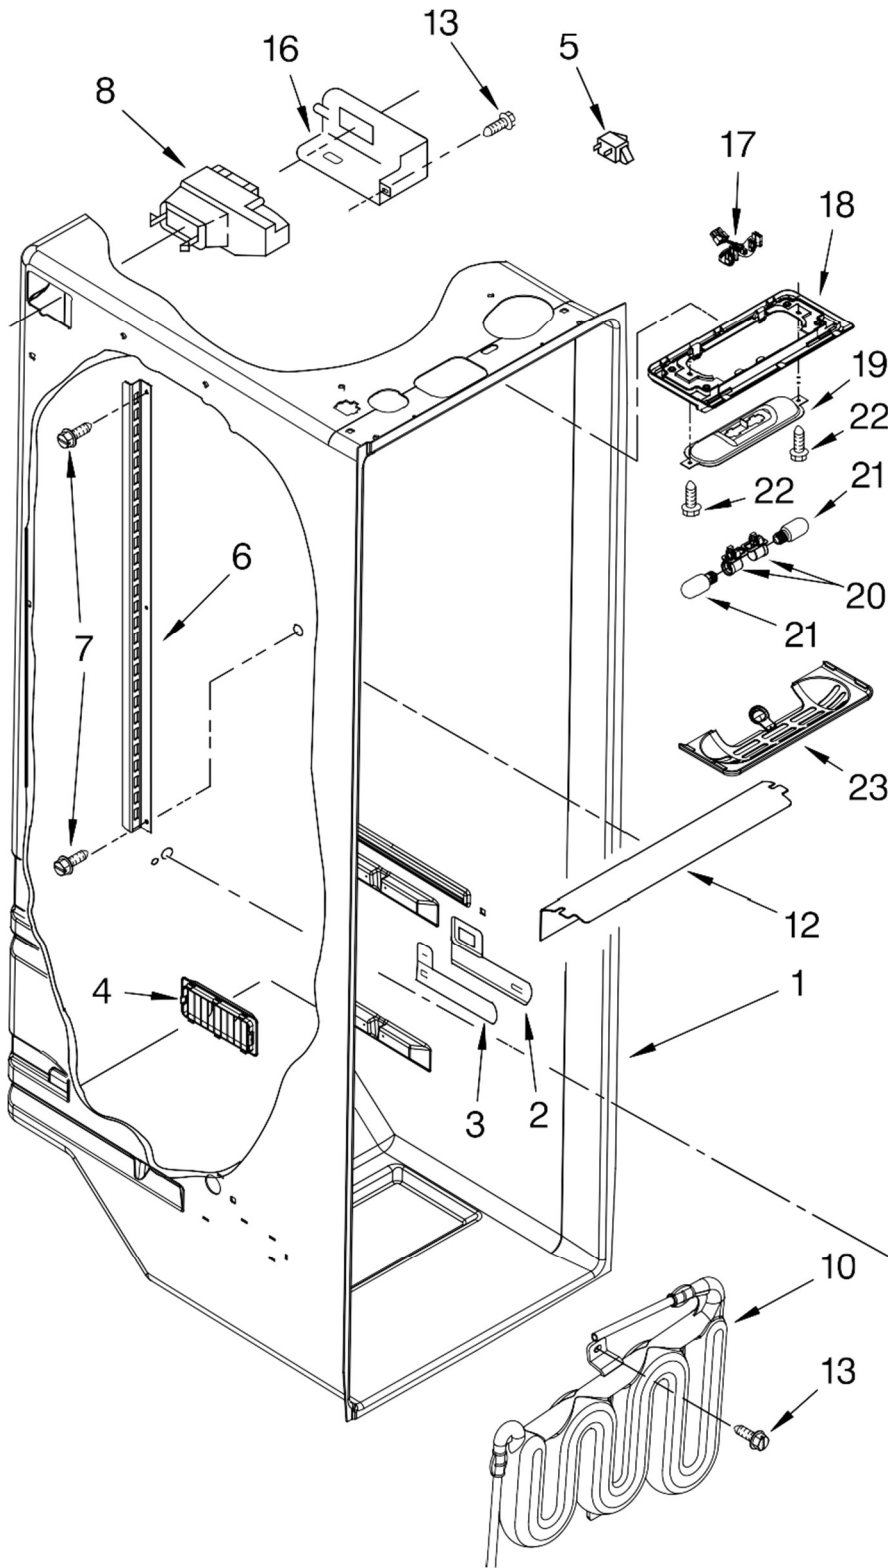

FOR ORDERING INFORMATION REFER TO PARTS PRICE LIST

Refrigerador Whirlpool GS5DHAXVA01

Illus. No.	Part No.	DESCRIPTION
1		Literature Parts
	W10194137	Energy Guide
	W10193166	Owner's Manual
	W10181781	Service & Wiring Sheet
	2220407	Modular Ice maker Service Sheet
	W10206334	Instruction Sheet, Door Removal
2	2174748	Front Roller (2)
3	3400517	Screw
4	2196236	Roller (Rear) (2)
5	489427	Screw
6	2155013	Clip, Grille
7	488500	Screw
8	2156056	Shim
9	2203771	Hinge Top (RC)
10	8281227	Screw
11		Hinge Cover (FC)
	2203407W	White
	2203407B	Black
	2203407AP	Apollo Gray

Illus. No.	Part No.	DESCRIPTION
12	W10138965	Bottom Hinge (RC)
13		Filler, Wrapper
	2304846	White
	2304848	Black
	W10143043	Apollo Gray
14		Grille
	W10188054	White
	W10188055	Black
	W10188057	Midnight Grey
15	489497	Screw
16	489464	Screw
17	2304888	Drain Fitting
18	W10153550	Extension Tube
19	2188739	Cover, Unit
20		Cabinet (Not A Serviceable Part)
21		Hinge Cover (RC)
	2203408W	White
	2203408B	Black
	2203408AP	Apollo Gray
22	549193	Clamp, Service Cord
23	489084	Screw

Illus. No.	Part No.	DESCRIPTION
24	2155311	Door Closer, RC
25	489483	Screw
26	W10121138	Housing, Water Filter
27	9030	Water Filter
28		Cap, Water Filter
	2260502W	White
	2260502B	Black
	2260502MG	Midnight Grey
29	489500	Screw
30	3400113	Screw
31	2303141	Bottom Hinge (FC)
32	2260519	Block, Housing Support
33	2255012	Tube, Filter Outlet
34	2203770	Hinge Top (FC)
35	2319867	Tube, Filter Inlet
36		Button, Water Filter
	2260503W	White
	2260503B	Black
	2260503MG	Midnight Grey
37	2223751	Door Closer, FC