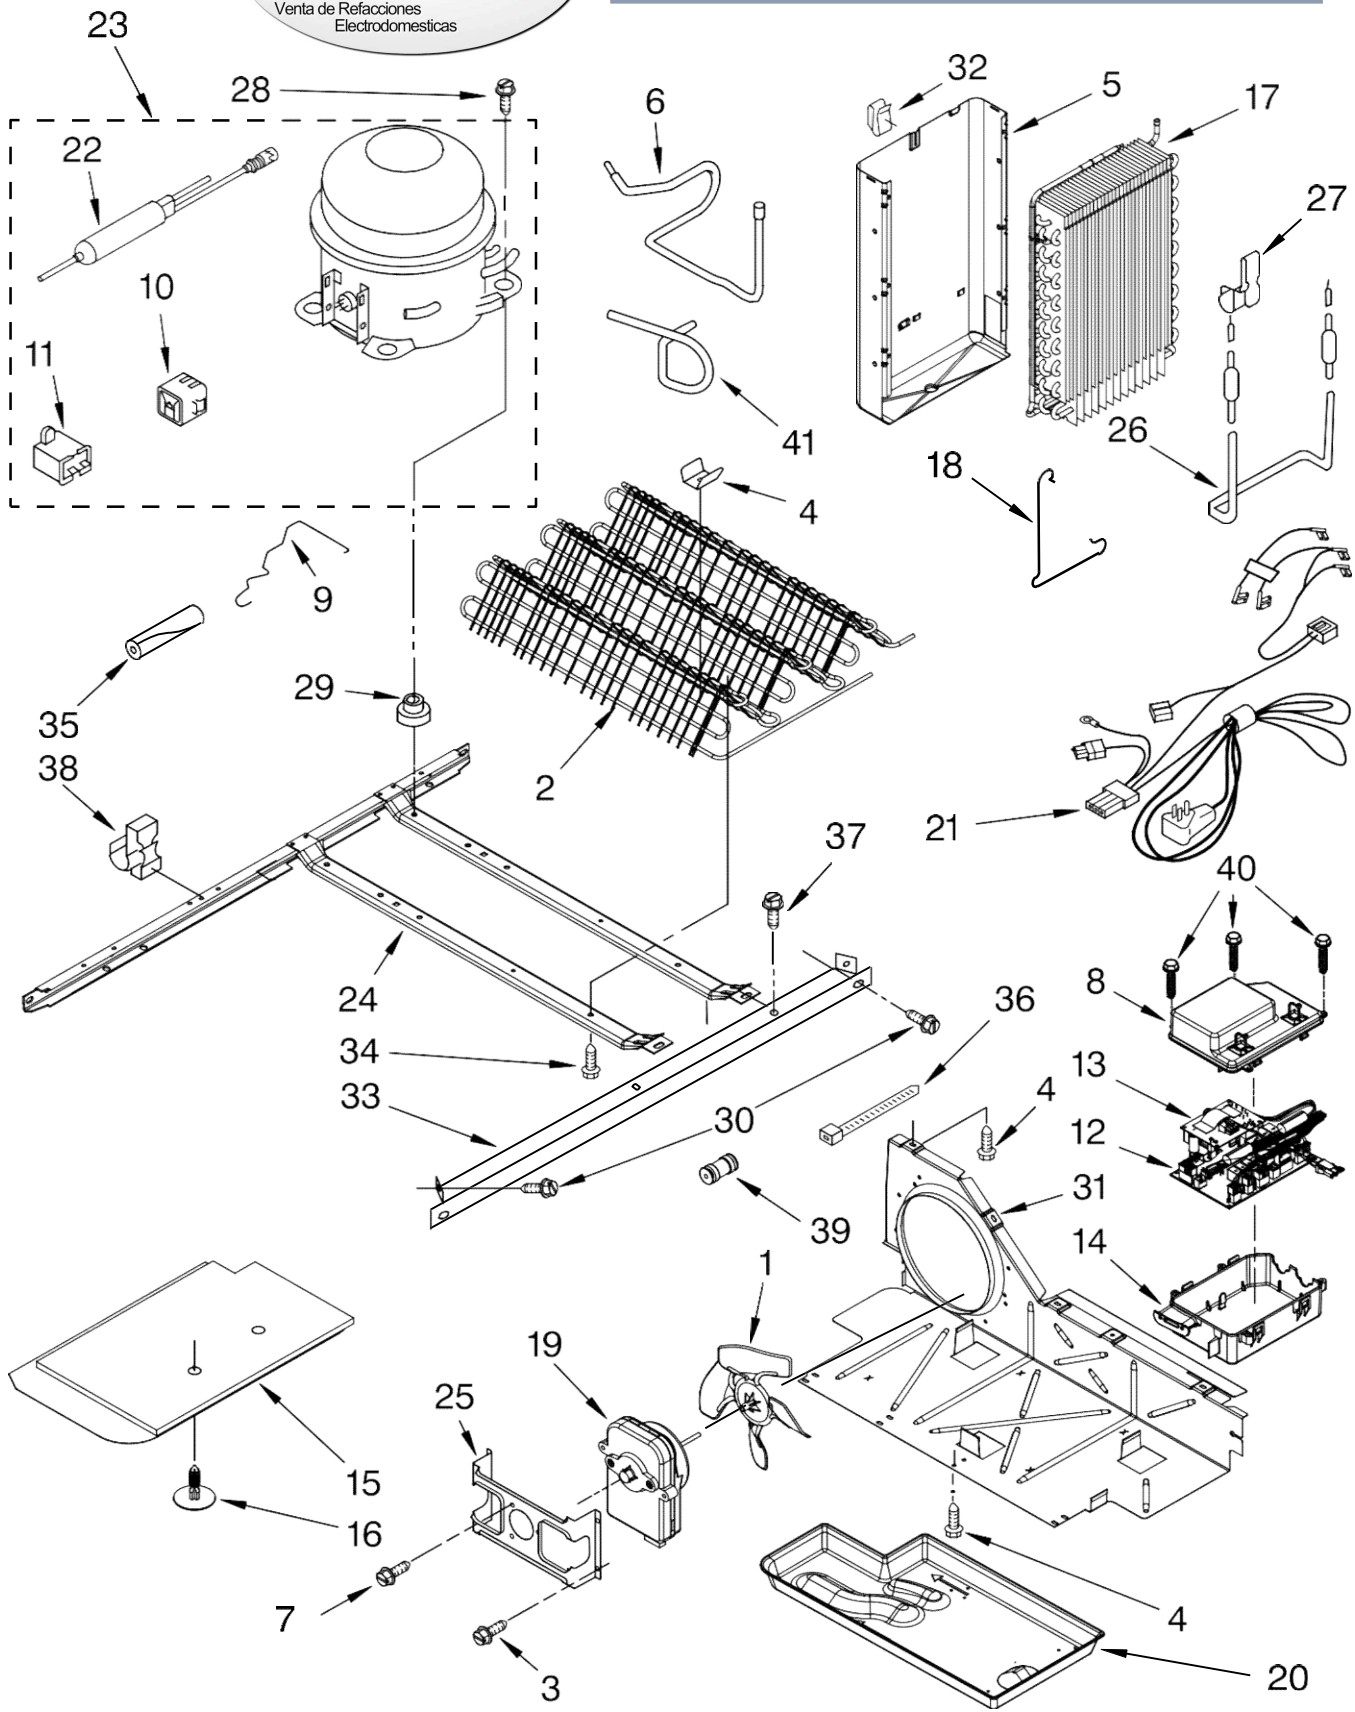

FOR ORDERING INFORMATION REFER TO PARTS PRICE LIST

Refrigerador Whirlpool GS5DHAXVA01

Illus. No.	Part No.	DESCRIPTION
1		Freezer Door (Includes #8 And Dispenser Front Parts)
	W10153456	White
	W10153457	Black
	W10153461	Mono Satina
	W10153459	Monochromatic Stainless
2		Handle, Assy
	W10127803	White
	W10127804	Black
	W10152865	Stainless, All
3	2171157K	Trivet (3)
4	2255411	Clip
5	2200086	Thimble, Top
6	W10193330	Wire Assy, Door
7	W10129563	Screw
8		Door Gasket, Magnetic
	2221303	Mist Beige
	2221314	Black
	2326339	Apollo Grey
9		Handle, Endcap
	W10127813	White
	W10127814	Black
	W10152864	Stainless, All
10	2323535	Door Closer, Upper Cam
11	489420	Screw
12		Bracket, Door Stop
	2323534	Chrome
	2323534B	Black
13	W10201588	Screw
14	3400012	Screw
15	2223334	Trivet, Tilt-Out
16	W10142356	Bin, Tilt-Out

FOR ORDERING INFORMATION REFER TO PARTS PRICE LIST

Illus. No.	Part No.	DESCRIPTION
1		Housing, Dispenser (Not Serviced)
2	2304772	Spring, Torsion
3	2196195	Pin, Ice Door
5	2304317	Water Fitting Assy
6	2180353	Door, Ice
7	2304355	Support, Ice Door
8	489000	Screw
9		Grille, Disp
	W10139699	White
	W10139700	Black
	W10171995	Nickel One
10	2194719	Spring, Lever
11	2195051	Strain Relief
12	2304673	Bracket, Disp
13	2205686	Dashpot, Disp
14		Lever, Ice
	W10152853	White
	W10152854	Black
	W10155161	Apollo Grey
15		Lever, Water
	W10152858	White
	W10152859	Black
	W10155162	Apollo Grey
16	2180224	Guide, Ice
17	W10206221	Bracket, Control
18	625834	Spacer, Switch
19	2162361	Switch
20	2321751	Control, Elek
21		Bezel, Disp
	2322507W	White
	2322507B	Black
	W10139840	Mono Satina
	W10171990	Mono Stainless
22	489214	Screw (2)
23		Fascia, Disp
	W10136837	White
	W10144794	Black
	W10144811	Mono Satina
	W10171985	Mono Stainless
24	W10129948	Gasket, Disp
25	W10170416	Support, Window
26	2321720	LED Assy