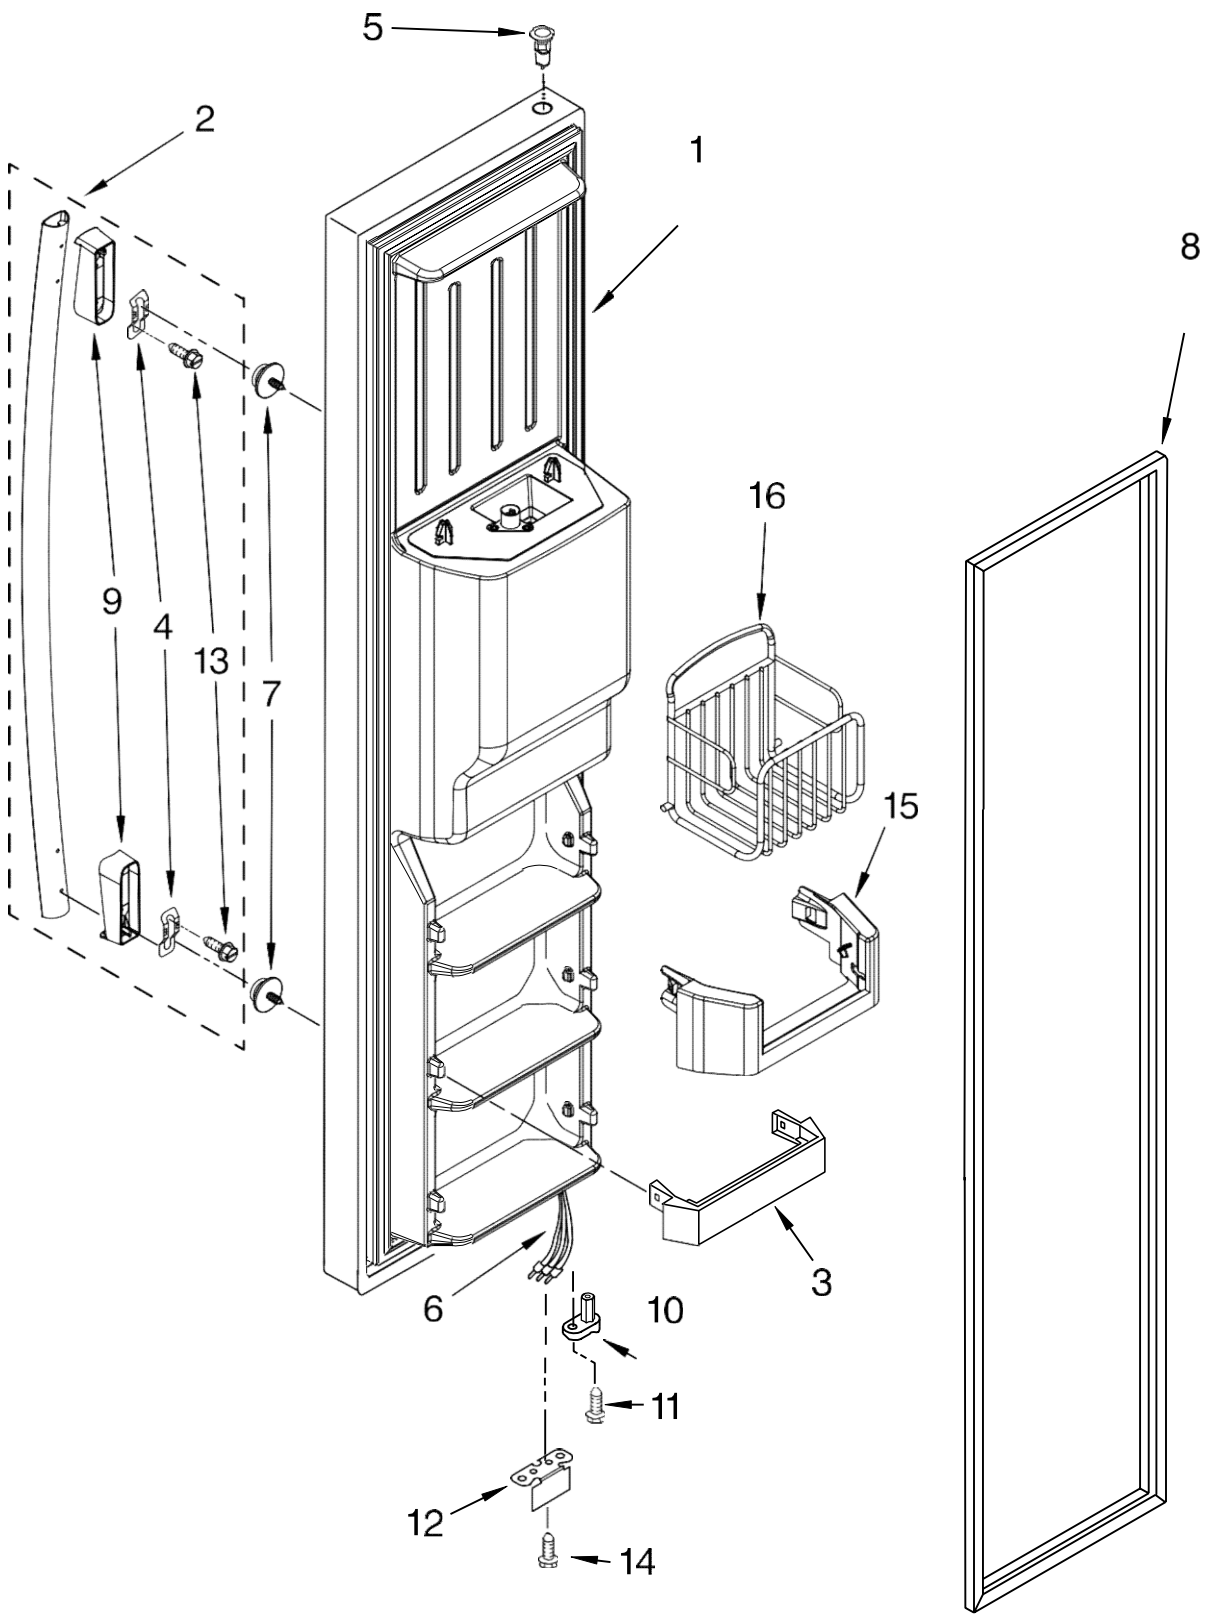

FOR ORDERING INFORMATION REFER TO PARTS PRICE LIST

Refrigerador Whirlpool GS5DHAXVA01

Illus. No.	Part No.	DESCRIPTION
1		Freezer Door (Includes #8 And Dispenser Front Parts)
	W10153456	White
	W10153457	Black
	W10153461	Mono Satina
	W10153459	Monochromatic Stainless
2		Handle, Assy
	W10127803	White
	W10127804	Black
	W10152865	Stainless, All
3	2171157K	Trivet (3)
4	2255411	Clip
5	2200086	Thimble, Top
6	W10193330	Wire Assy, Door
7	W10129563	Screw
8		Door Gasket, Magnetic
	2221303	Mist Beige
	2221314	Black
	2326339	Apollo Grey
9		Handle, Endcap
	W10127813	White
	W10127814	Black
	W10152864	Stainless, All
10	2323535	Door Closer, Upper Cam
11	489420	Screw
12		Bracket, Door Stop
	2323534	Chrome
	2323534B	Black
13	W10201588	Screw
14	3400012	Screw
15	2223334	Trivet, Tilt-Out
16	W10142356	Bin, Tilt-Out