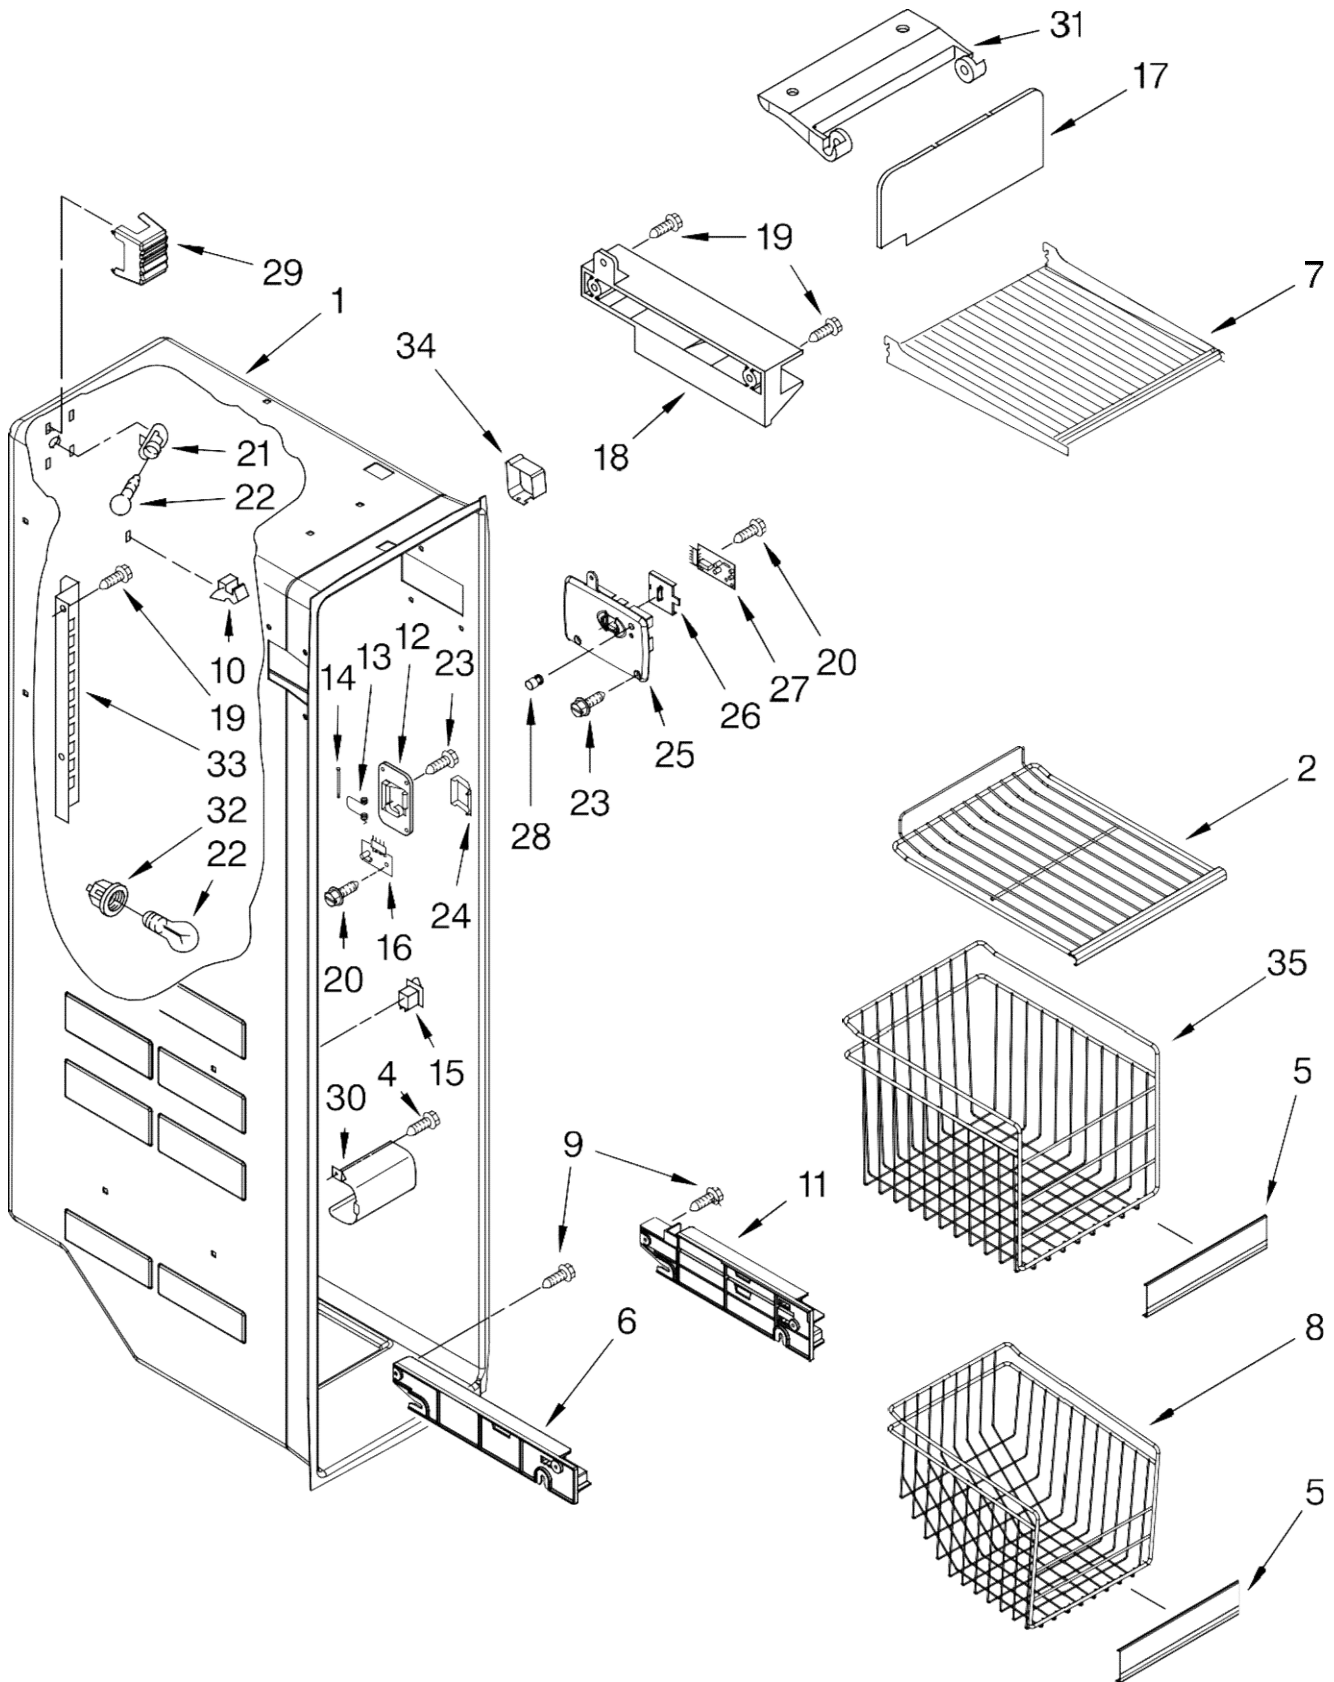

FOR ORDERING INFORMATION REFER TO PARTS PRICE LIST

Refrigerador Whirlpool GS5DHAXVA01

Illus. No.	Part No.	DESCRIPTION
1		Liner (Not A Seviceable Part)
2	2211746K	Shelf, FC (2)
4	3400893	Screw
5	2195905K	Trim, Basket
6		Shelf Track
	2301289	Right Side
	2301290	Left Side
7	2205837K	Shelf (2)
8	2301191	Basket, Sloped
9	W10004810	Screw (8)
10	842534	Clip, Air Duct (2)
11		Shelf Track, Dual
	2301293	Right Side
	2301294	Left Side
12	2198587	Cover, Emitter
13	2198635	Spring
14	2198634	Pin
15	1115373	Switch, Rocker Arm
16	W10193840	P.C. Board Emitter
17	2255720	Cover, Ice Maker
18	2212321	Slide, Ice Maker Mounting
19	489478	Screw
20	489214	Screw
21	2162085	Light Socket
22	W10194422	Light Bulb
23	8281185	Screw
24	2198633	Flipper
25	W10173569	Cover, Receiver
26	2315398	Slide, Ice Maker Shut Off
27	W10193666	P.C. Board, Receiver
28	2198643	Lens
29	2198589	Light Shield
30	2212340	Light Lens
31	2198641	Bracket, Ice Maker Cover
32	2155597	Socket
33		Light Ladder
	2198609	Left Side
	2198610	Right Side
34	2303234	Shield, Wiring
35	2301190	Basket, Square