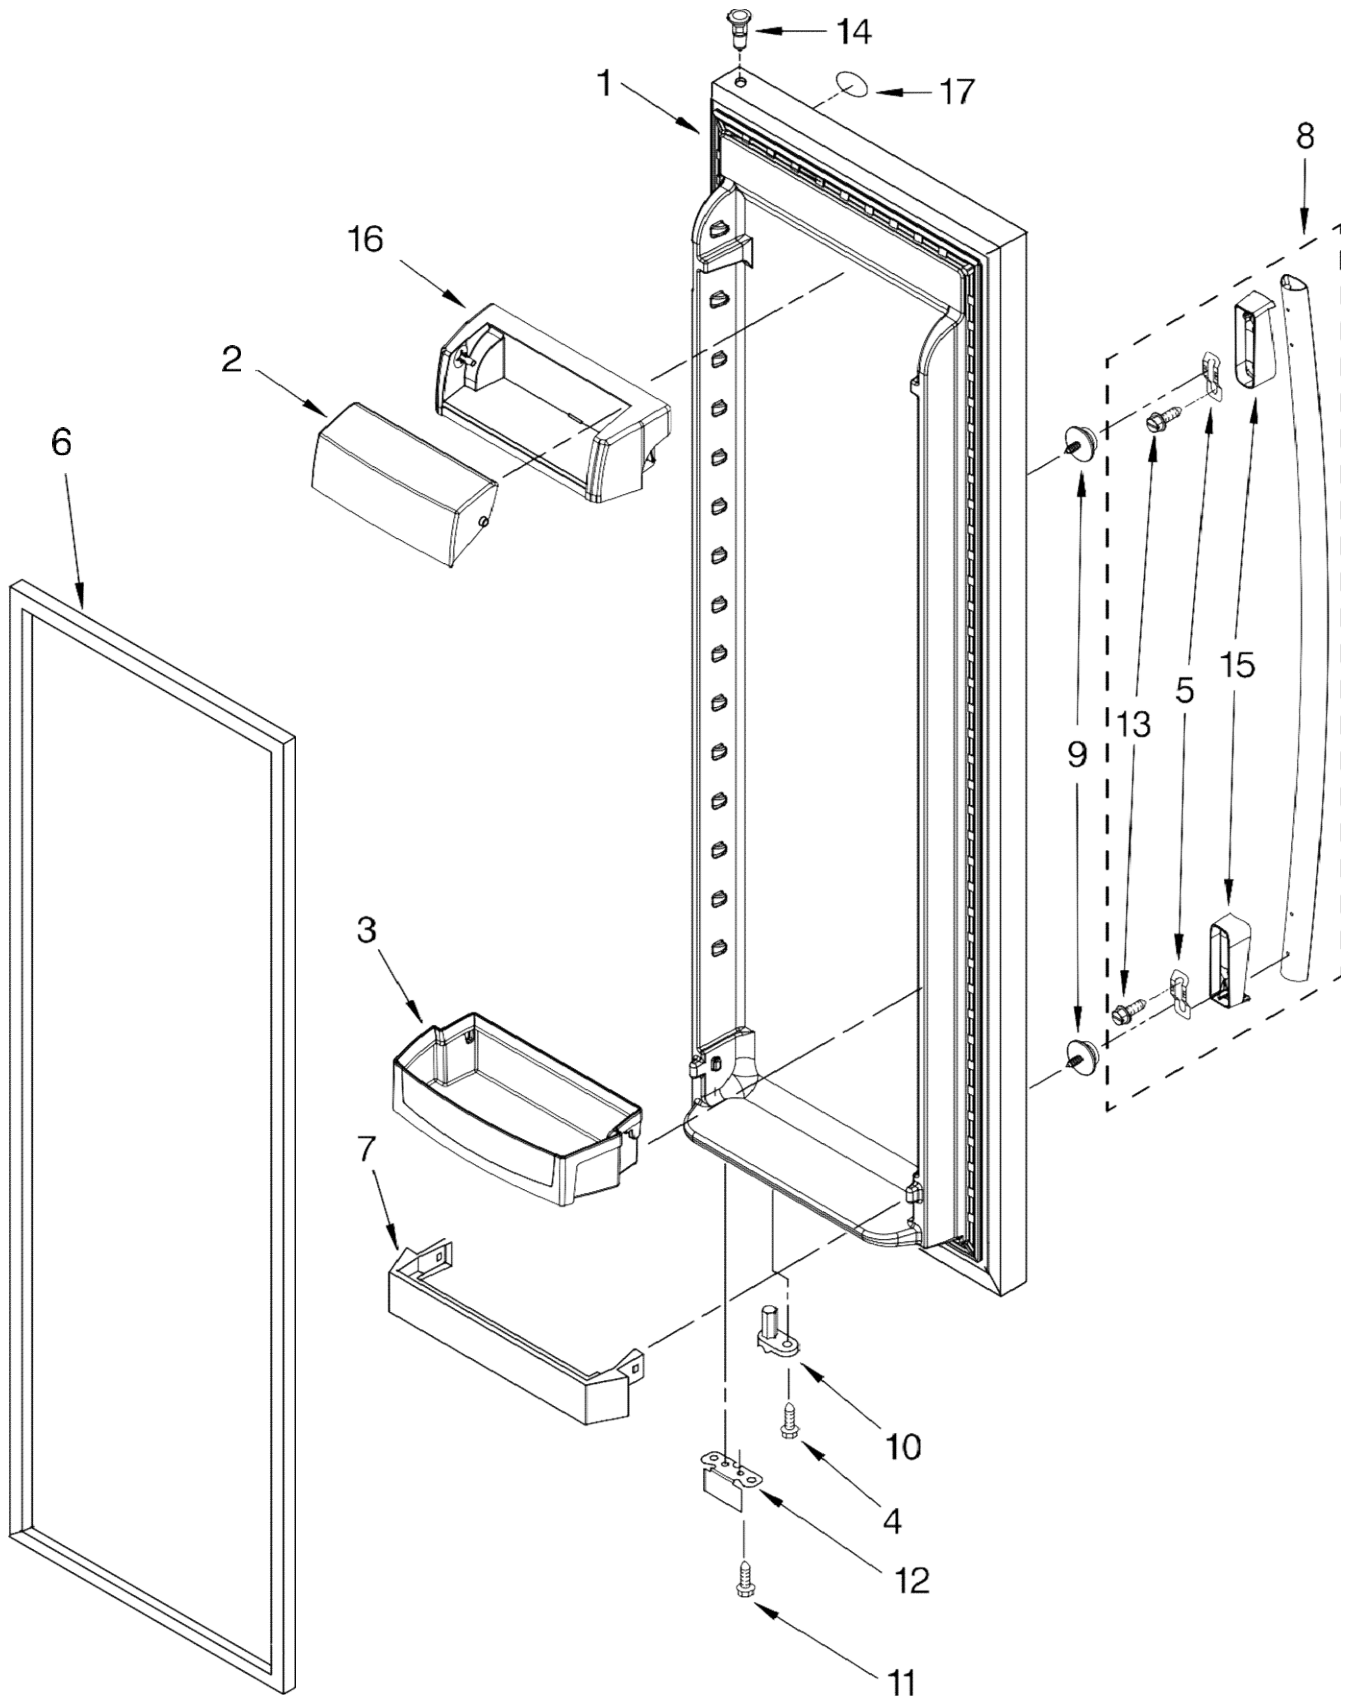

FOR ORDERING INFORMATION REFER TO PARTS PRICE LIST

Refrigerador Whirlpool GS5DHAXVA01

Illus. No.	Part No.	DESCRIPTION
1		Refrigerator Door (Includes Item #6)
	W10167185	White
	W10167186	Black
	W10169213	Mono Satina
	W10169214	Monochromatic Stainless
2	2255421	Dairy Door
3	W10158506	Door Bin (3)
4	3400012	Screw
5	2255411	Clip
6		Door Gasket, Magnetic
	2221302	Mist Beige
	2221313	Black
	2326338	Apollo Grey
7	2156022	Trivet
8		Handle, Assy
	W10127803	White
	W10127804	Black
	W10152865	Stainless, All
9	W10129563	Screw, Mounting
10	2182178	Door Closer, Upper Cam
11	489420	Screw
12		Bracket, Door Stop
	2200082	Chrome
	2200082B	Black
13	W10201588	Screw
14	2200087	Thimble, Top
15		Handle, Endcap
	W10127813	White
	W10127814	Black
	W10152864	Stainless, All
16	2255420	Door Compartment
17	2220214	Nameplate