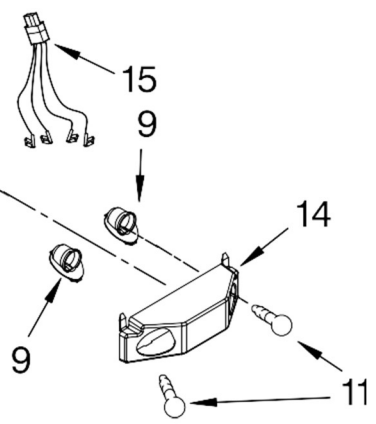

Illus. No.	Part No.	DESCRIPTION
1		Liner (Not A Serviceable Part)
2	W10175967	Escutcheon, Meat Pan Control
3	2182757	Slide Meat Pan Control
4	2257741	Louver
5	1118894	Switch, Rocker Arm
6	2319866	Shelf Ladder
7	489478	Screw
8	W10128734	Air Diffuser Assembly
9	2162085	Socket
10	2307107	Reservoir
11	W10194422	Light Bulb
12	2209769	Light Lens
13	488280	Screw
14	2256035	Bracket, Dual Crisper
15	2311637	Wire Harness, Dual Crisper
16	W10128735	Cover, Air Diffuser
17	2310527	Wire Assy - RC Light
18	2326209	Trim, Light RC
19	2223680	Shield, Heat
20	2223857	Socket, Light
21	2326255	Bulb, Light
22	489000	Screw
23	2223506	Lens, Light