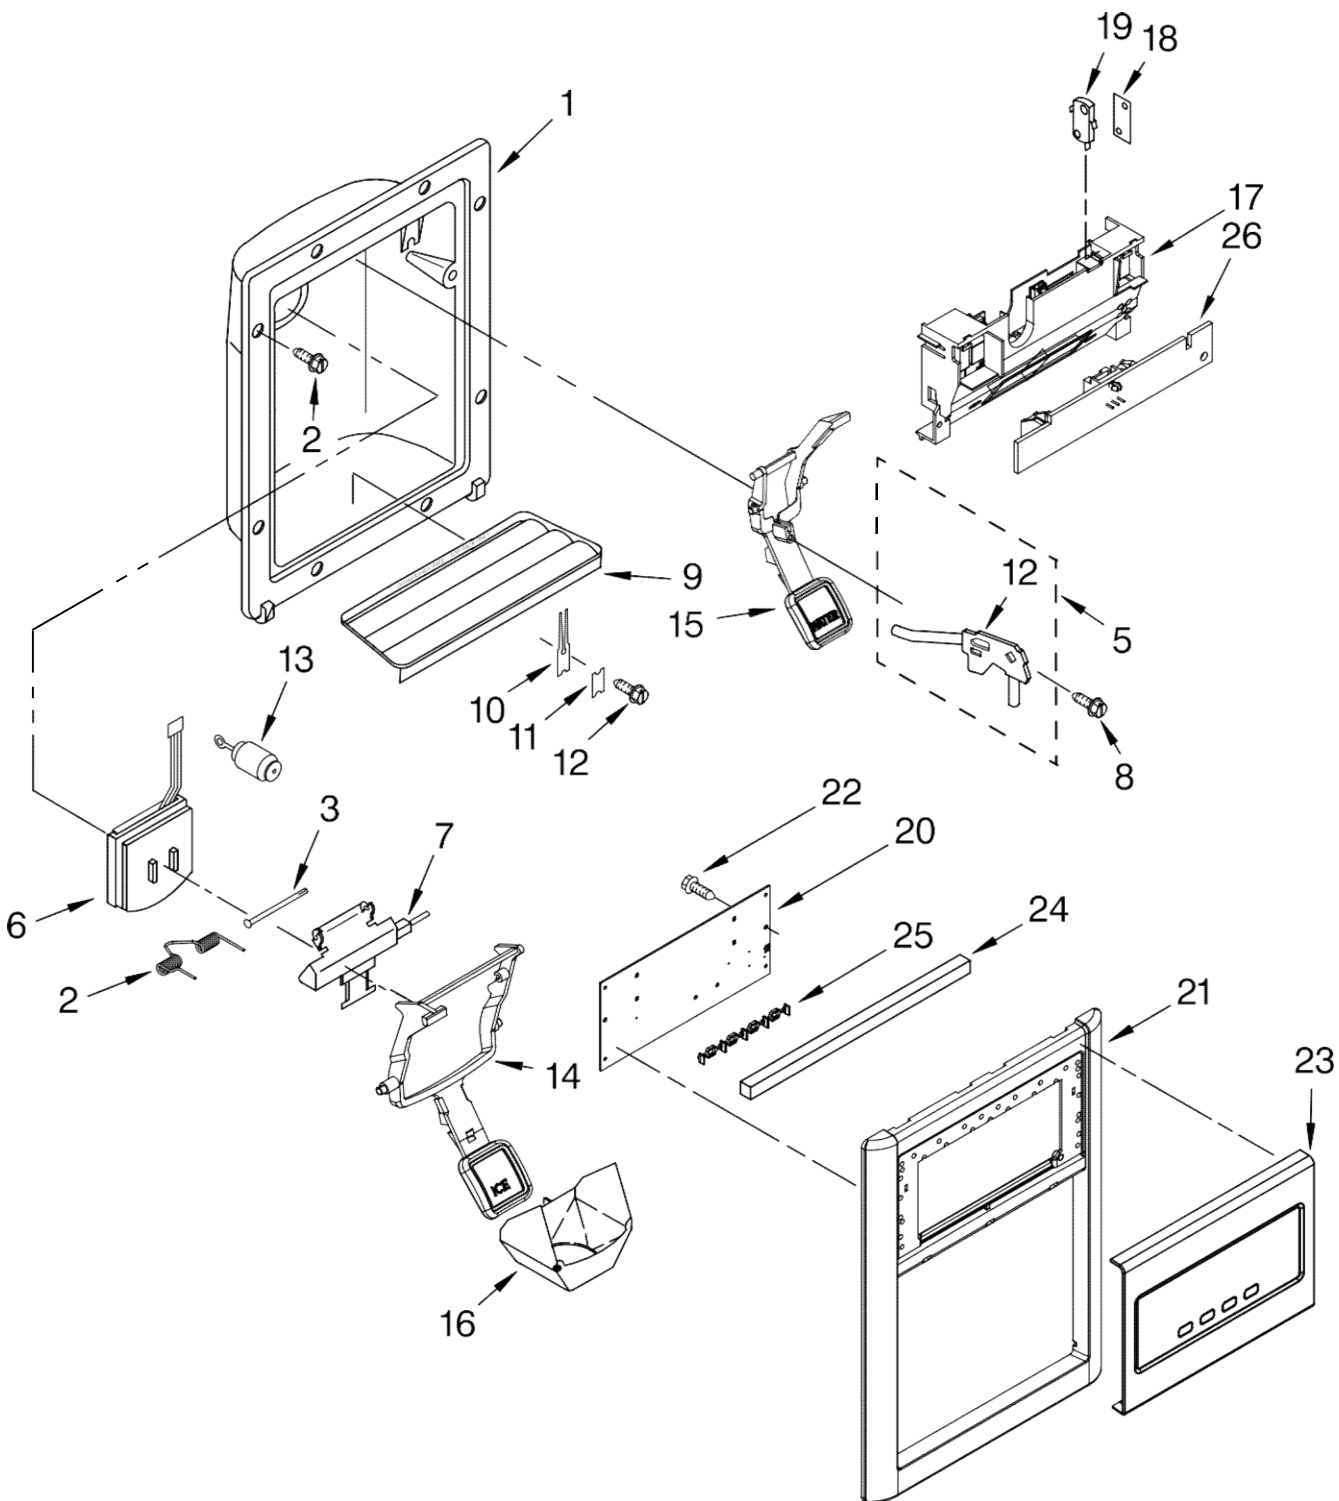

FOR ORDERING INFORMATION REFER TO PARTS PRICE LIST

Illus. No.	Part No.	DESCRIPTION
1		Housing, Dispenser (Not Serviced)
2	2304772	Spring, Torsion
3	2196195	Pin, Ice Door
5	2304317	Water Fitting Assy
6	2180353	Door, Ice
7	2304355	Support, Ice Door
8	489000	Screw
9		Grille, Disp
	W10139699	White
	W10139700	Black
	W10171995	Nickel One
10	2194719	Spring, Lever
11	2195051	Strain Relief
12	2304673	Bracket, Disp
13	2205686	Dashpot, Disp
14		Lever, Ice
	W10152853	White
	W10152854	Black
	W10155161	Apollo Grey
15		Lever, Water
	W10152858	White
	W10152859	Black
	W10155162	Apollo Grey
16	2180224	Guide, Ice
17	W10206221	Bracket, Control
18	625834	Spacer, Switch
19	2162361	Switch
20	2321751	Control, Elek
21		Bezel, Disp
	2322507W	White
	2322507B	Black
	W10139840	Mono Satina
	W10171990	Mono Stainless
22	489214	Screw (2)
23		Fascia, Disp
	W10136837	White
	W10144794	Black
	W10144811	Mono Satina
	W10171985	Mono Stainless
24	W10129948	Gasket, Disp
25	W10170416	Support, Window
26	2321720	LED Assy