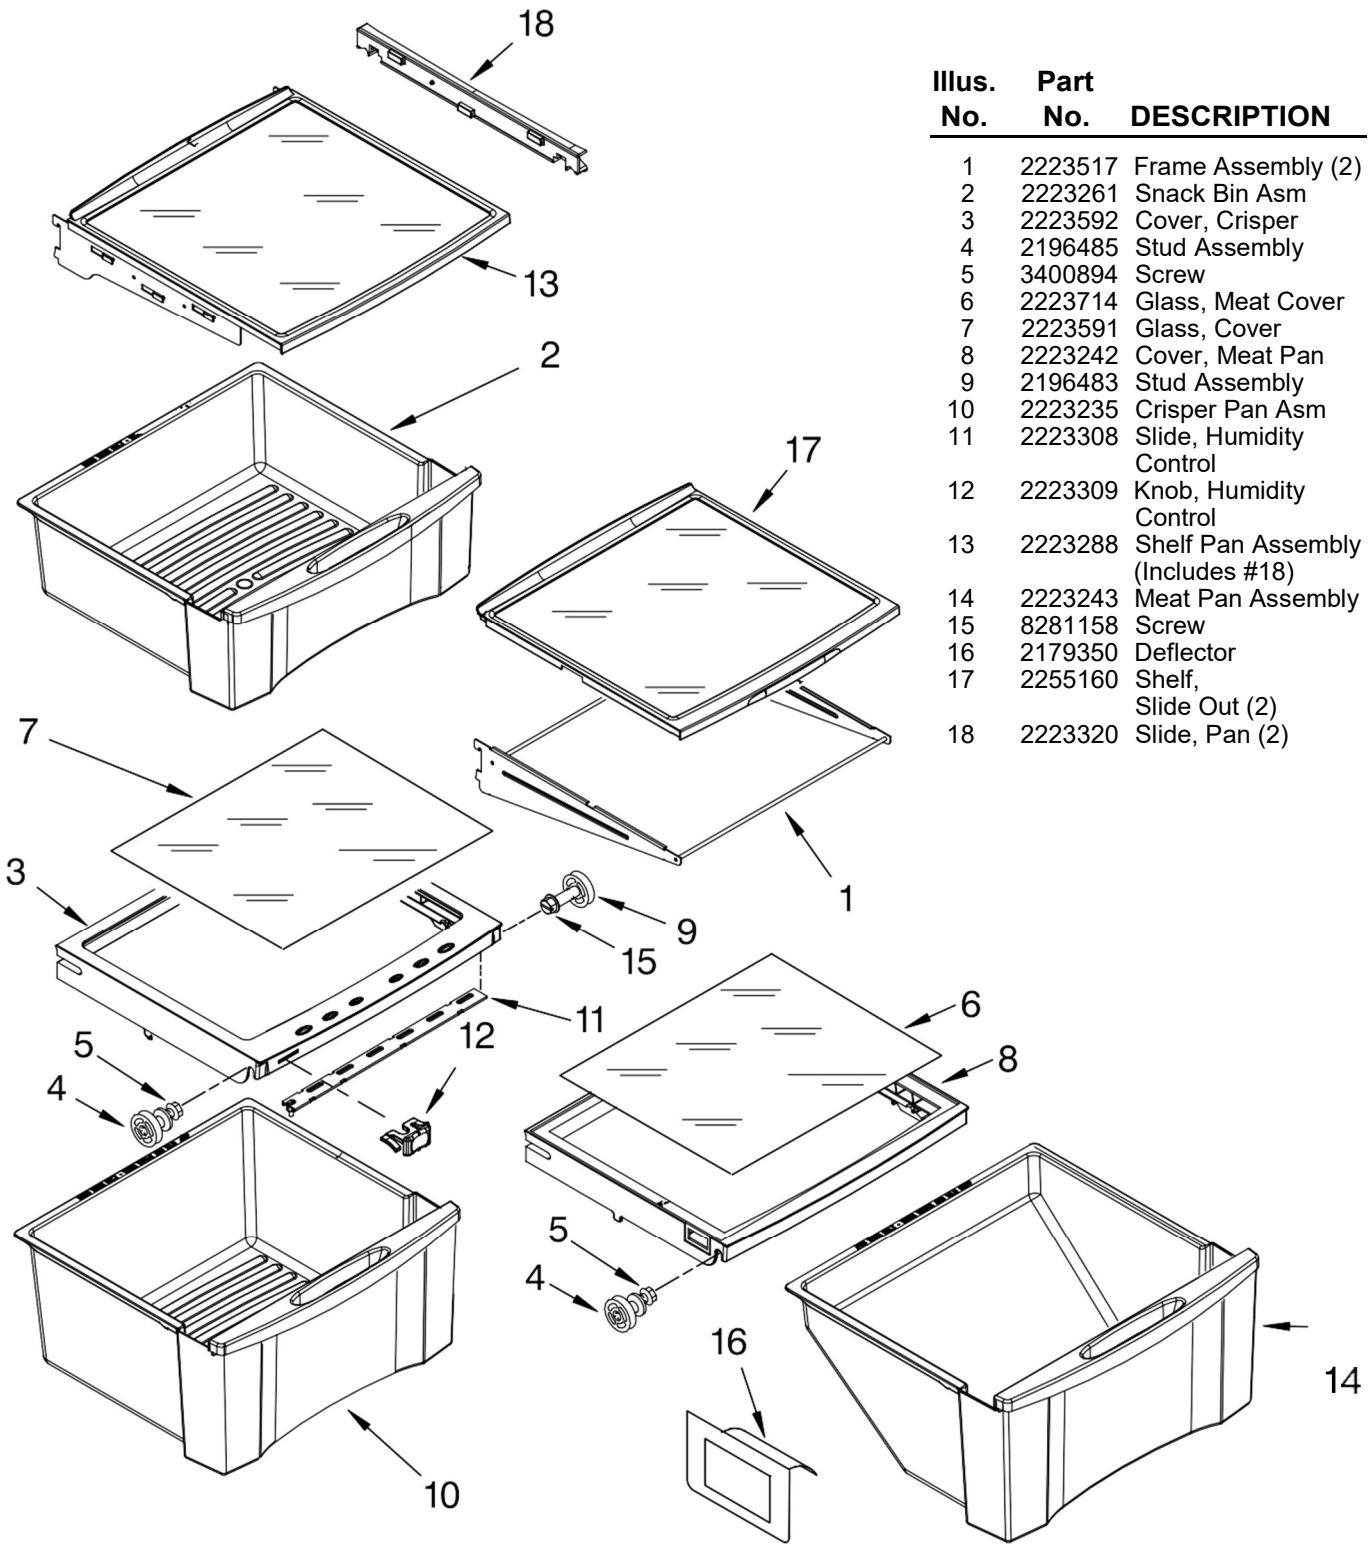

Illus. No.	Part No.	DESCRIPTION
1	2223517	Frame Assembly (2)
2	2223261	Snack Bin Asm
3	2223592	Cover, Crisper
4	2196485	Stud Assembly
5	3400894	Screw
6	2223714	Glass, Meat Cover
7	2223591	Glass, Cover
8	2223242	Cover, Meat Pan
9	2196483	Stud Assembly
10	2223235	Crisper Pan Asm
11	2223308	Slide, Humidity Control
12	2223309	Knob, Humidity Control
13	2223288	Shelf Pan Assembly (Includes #18)
14	2223243	Meat Pan Assembly
15	8281158	Screw
16	2179350	Deflector
17	2255160	Shelf, Slide Out (2)
18	2223320	Slide, Pan (2)