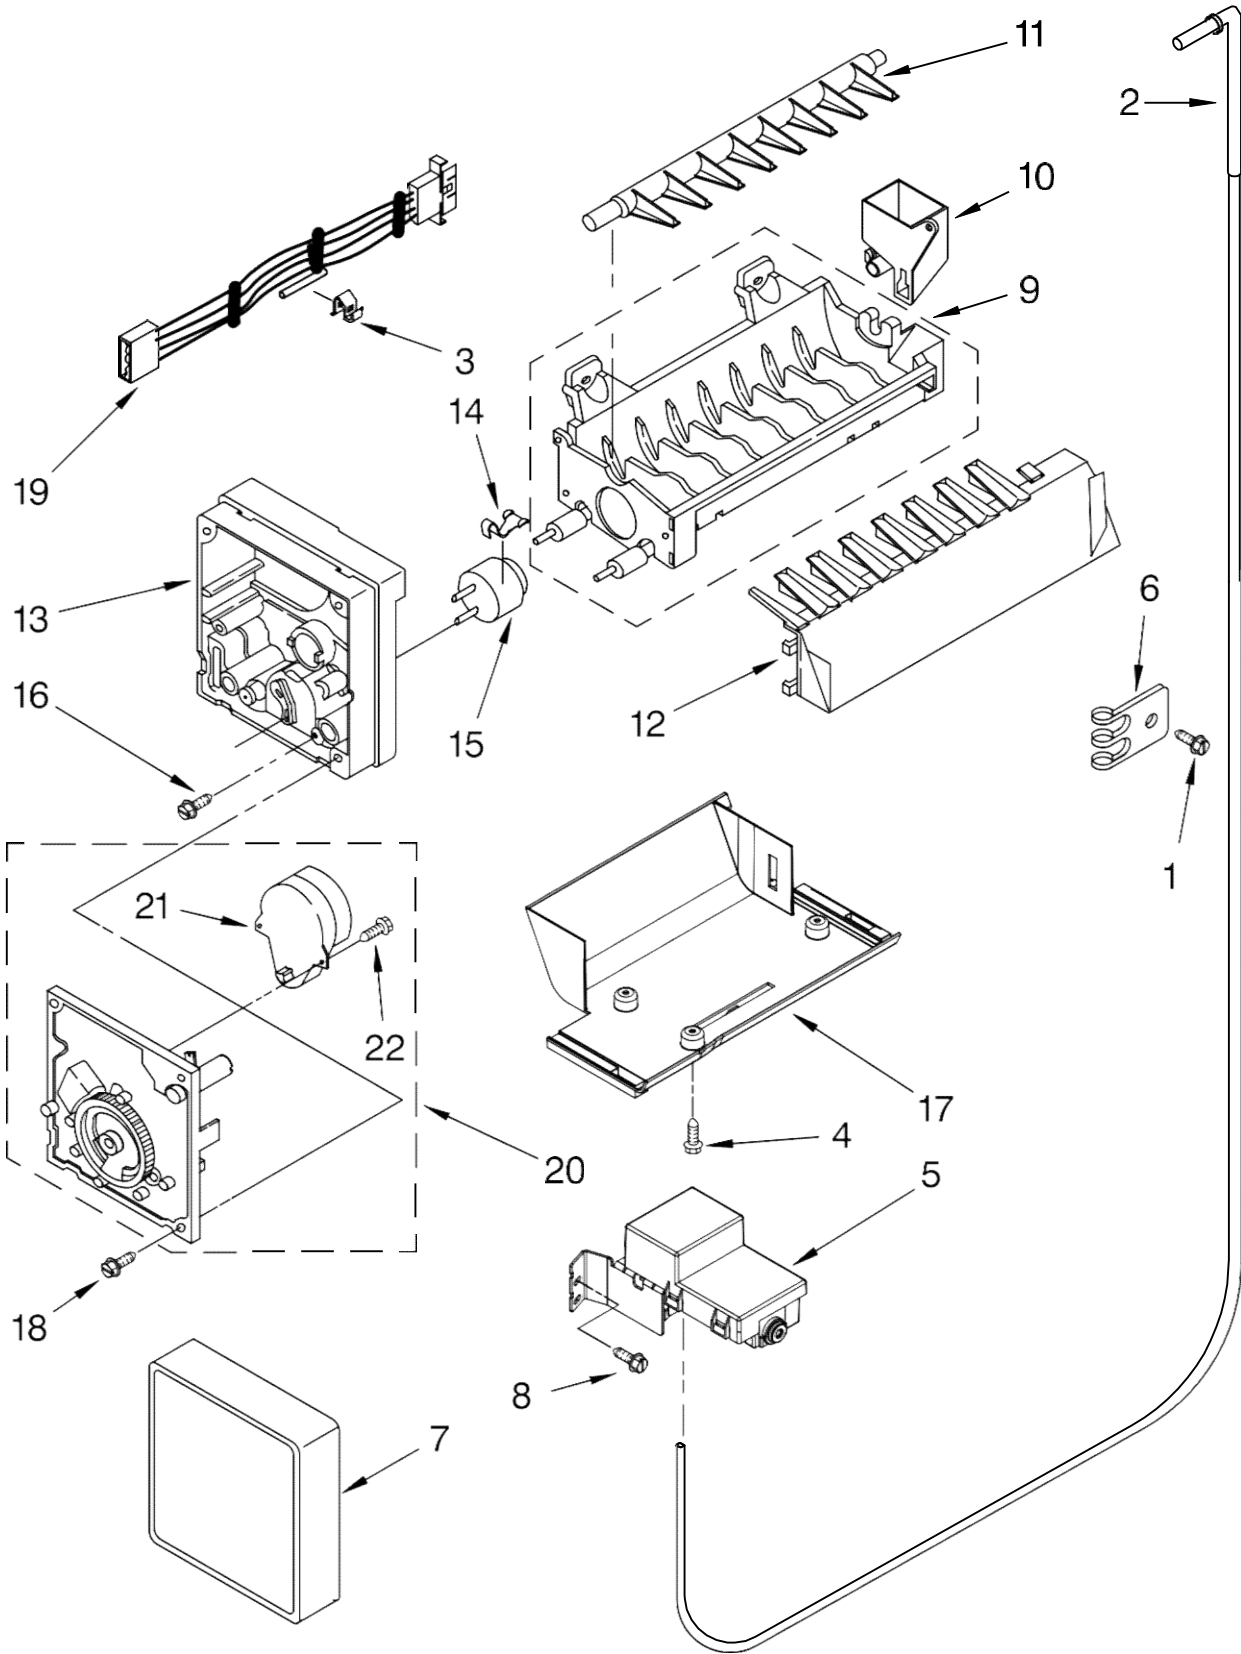

FOR ORDERING INFORMATION REFER TO PARTS PRICE LIST

Refrigerador Whirlpool GS5DHAXVA01

Illus. No.	Part No.	DESCRIPTION
1	489084	Screw
2	2303216	Fitting, Water Tube
3	628379	Clip, Fuse
4	489478	Screw (3)
5	2188708	Smart Valve
6	2305274	Clip, Tube
7	2174358	Cover
8	488649	Screw
9	W10122527	Mold & Heater Assembly (Also Order 542638 Silicone Grease)
10	2304969	Cup-Water Fill
11	627843	Ejector
12	2198598	Ice Stripper
13	2194712	Support
14	2315522	Retainer, Thermostat
15	627985	Thermostat (Also Order 542369 Cement Alumilastic)
16	8533917	Screw
17	2303583	Bracket, Ice Maker Mounting
18	489276	Screw
19	2187467	Harness, Wiring
20	626691	Module Assembly (Includes Items 21 & 22)
21	626683	Motor
22	489136	Screw
100	W10190960	Icemaker Assembly