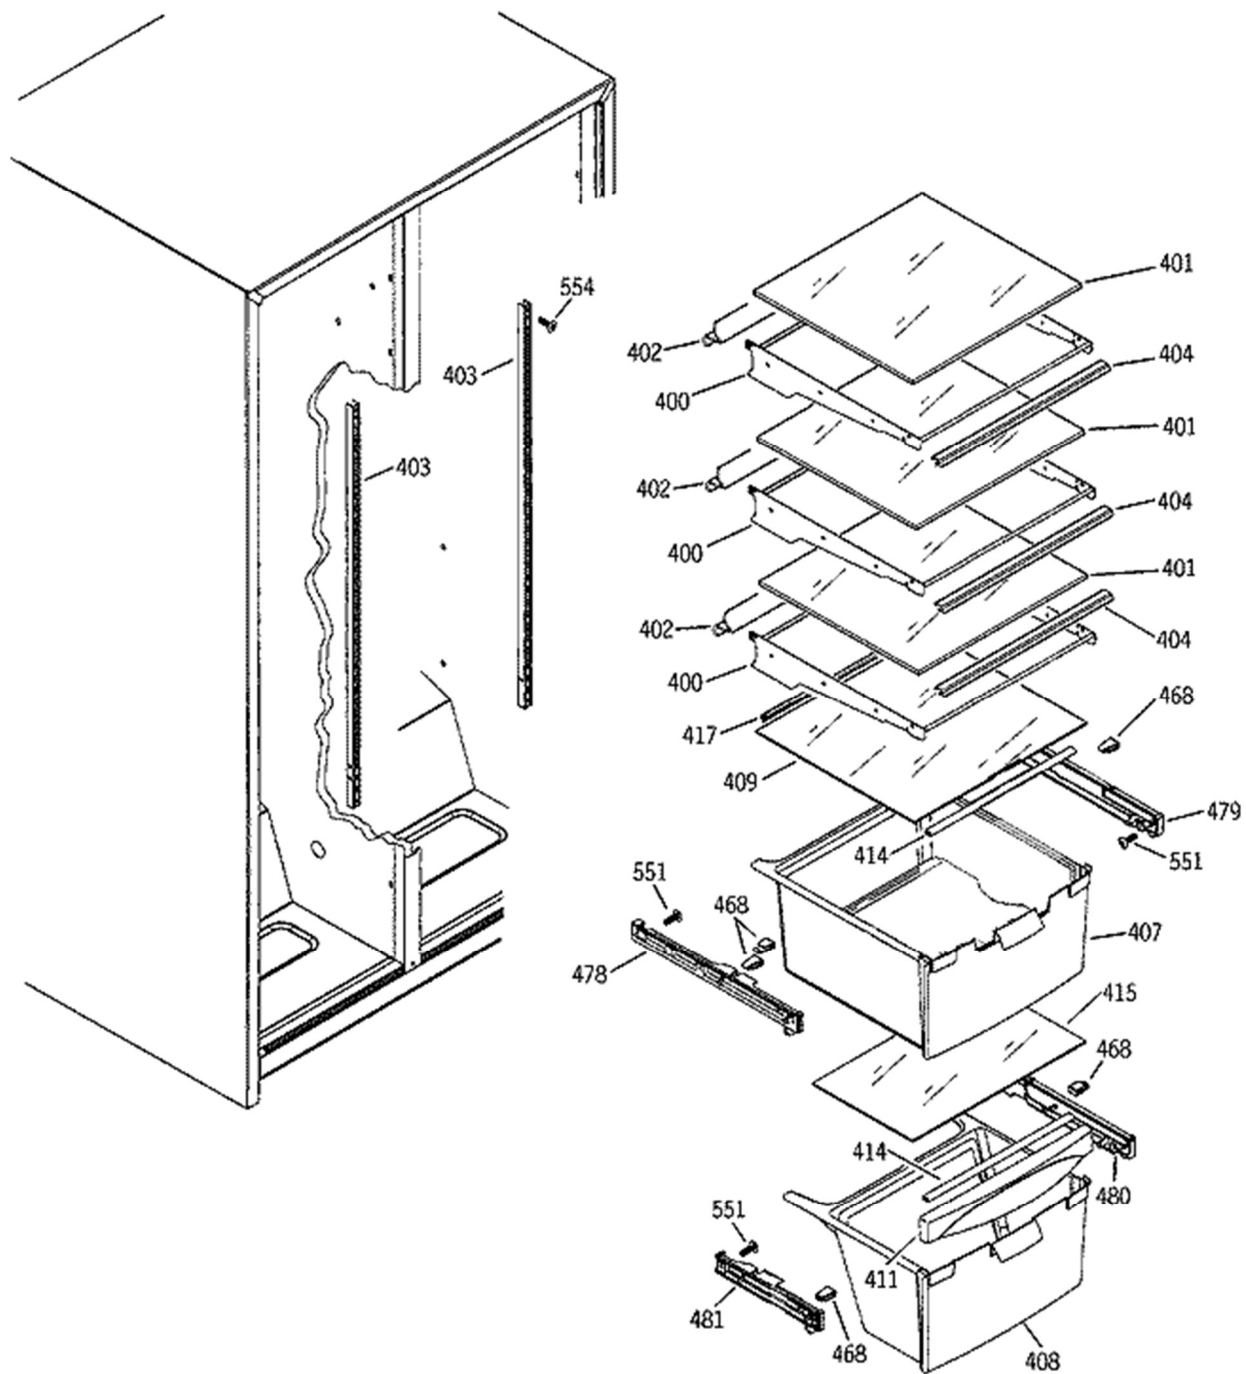

(ART NO. WR19023 C17)

Guía	Descripción	# de parte
400	SHELF CANT	WR71X10237
401	SHELF CANT GLASS	WR32X10591
402	REFLECTOR GLASS SHELF	WR38X10210
403	TRACK CANT SHELF	WR71X2588
404	Glass Shelf Trim	WR38X10209
407	PAN Vegetable	WR32X10837
408	Lower Crisper Drawer	WR32X10838
409	Glass Cover Insert	WR32X10140
411	Handle - Meat and Vegetable Drawer	WR17X11233
414	GASKET PAN COVER Front	WR14X10085
415	COVER PAN GLASS	WR32X10141
417	GASKET SHIELD LOWER	WR14X10056
468	Bearing Slide	WR1X2048
478	Drawer Slide Rail - Left Side	WR72X239
479	Drawer Slide Rail - Right Side	WR72X240
480	Drawer Slide Rail - Right Side	WR72X242
481	Drawer Slide Rail - Left Side	WR72X24
551	Package of 12 Screws	WZ4X244D
554	SCR 10-24 TT IHXW 1.000	WR01X10601