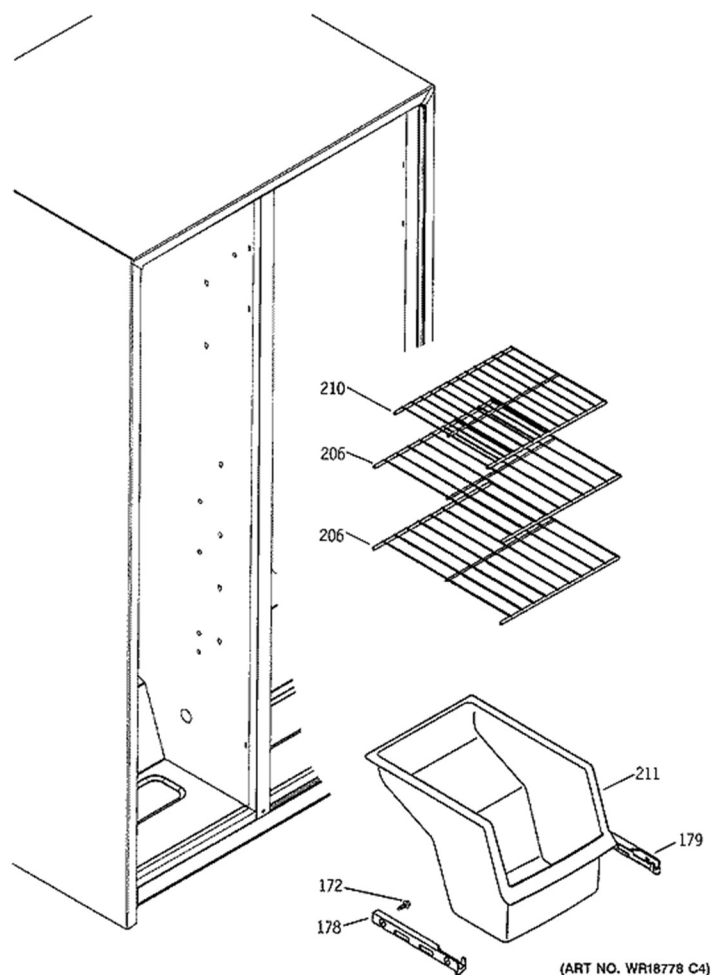

Guía	Descripción	# de parte
172	SCR 8-18 AB TSQ 5/8 Stainless Steel	WR01X10380
178	SUPPORT SLIDE BASKET Assembly	WR72X10134
179	SUPPORT SLIDE BASKET Right Hand	WR72X10097
206	Freezer Wire Shelf	WR71X10715
210	Freezer Shelf - 3/4	WR71X10234
211	Freezer Slide Out Drawer - White	WR21X10015