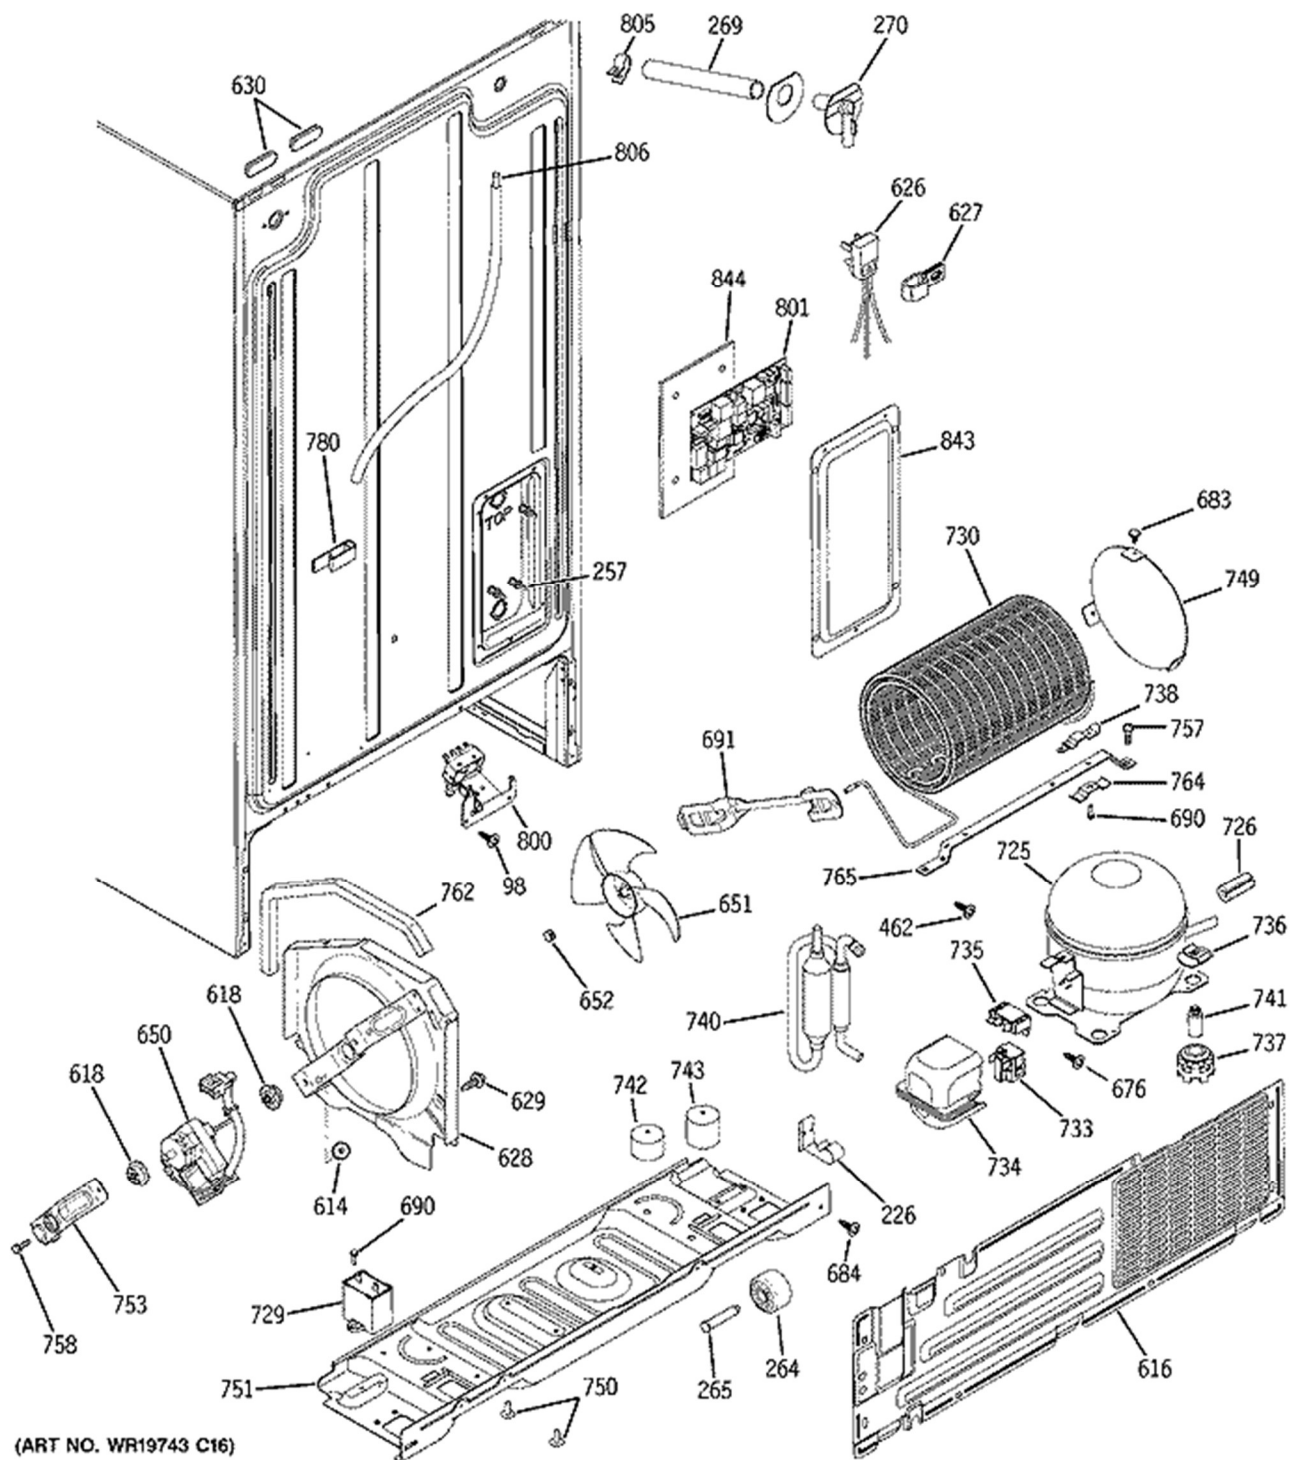

Guía	Descripción	# de parte
98	SCR 8-36 T	WR1K1
226	CLIP DRAIN TUBE	WR02X10558
257	FASTENER BOARD	WR02X10159
264	WHEEL MOBILITY	WR02X10695
265	AXLE WHEEL	WR01X10604
269	Grommet / Tube Assembly	WR17X11168
270	Grommet / Tube Assembly	WR17X11168
462	SCREW	WZ6X136
614	Lid Bumper	WR02X10540
616	COVER ACCESS	WR82X10107
618	Evaporator/Condensor Fan Grommet	WR02X10098
626	Power Cord	WR23X10300
627	Water Tubing Clip	WR1X5278
628	HOUSING BRKT Assembly	WR17X12728
629	SCREW 8-18 B 1HW 1/2 SN	WH02X10126
630	SEALER PLUG	WR2X4097
650	Condenser Fan Motor	WR60X10220
651	Condenser Fans Blade Assembly	WR60X10207
652	Compression Ring	WR02X12149
676	SCREW	WD2X5166
683	FASTENER PUSH	WR02X10562
684	SCREW 8-32 X 625 M HXW S	WB01T10047
690	SCREW-PKG 12	WZ5X158D
691	BRACKET COND FAN	WR02X11742
725	Compressor Kit	WR87X20798
726	INSUL TUBE FOAM	WR82X10086
729	Run Capacitor	WR55X24064
730	Formed Condenser Assembly	WR84X10022
733	Start Relay Switch	WR07X26749
734	PROTECTOR CAP	WR02X11557
735	Overload Switch	WR08X10025
736	Clip	WR2X8203
737	GROMMET	WR02X22869
738	CLIP COND	WR2X7064
740	R134 DRIER	WR86X25269
741	STUD MTGCOMP	WR1X1779
742	SUPPORT CONDENSER	WR02X10587
743	SUPPORT CONDENSER	WR02X10588