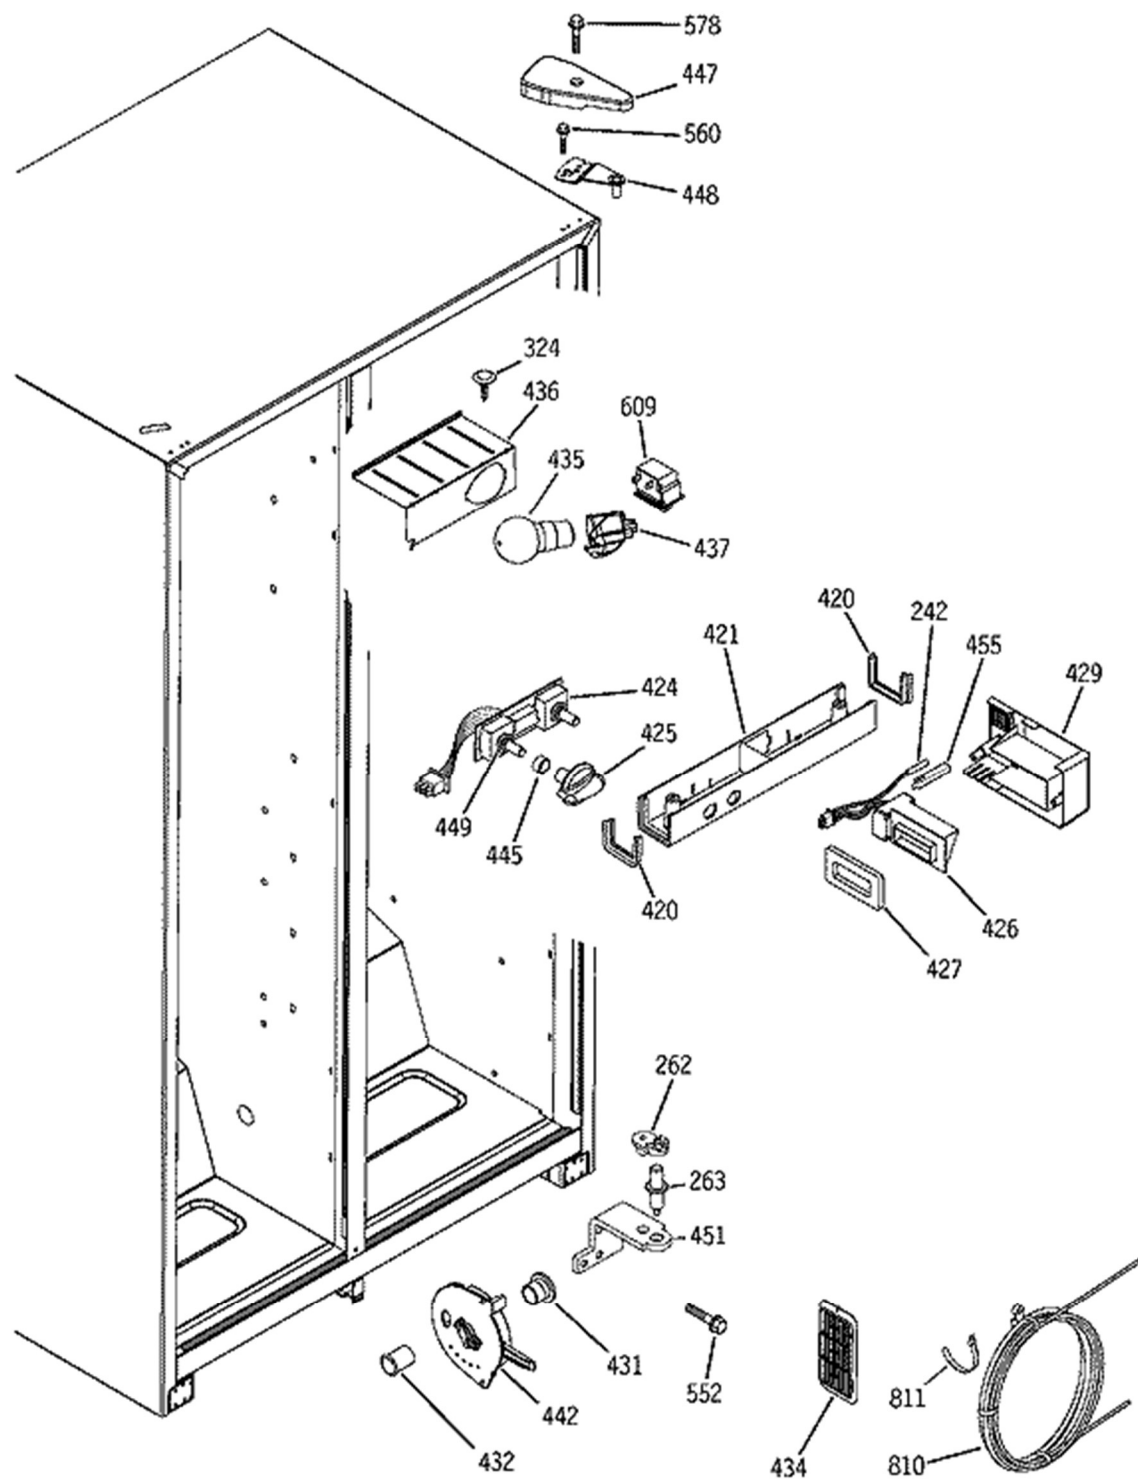

(ART NO. WR19383 C94)

Guía	Descripción	# de parte
242	Temperature Sensor	WR55X10025
262	Hinge Cam Riser	WR02X11743
263	Bottom Hinge Pin	WR02X10592
324	PLUG BUTTON	WR2X7051
420	GASKET CONTROL HOUSING	WR14X10044
421	HOUSING CONTROL	WR17X11629
424	BOARD Assembly ENCODER W/HRN	WR55X10399
425	Temperature Control Knob	WR02X10570
426	Damper & Gasket	WR09X10050
427	GASKET DAMPER	WR14X10047
429	COVER DAMPER	WR02X13409
431	CAP MULL DCT	WR2X9299
432	DUCT MULLION	WR02X10561
434	GRILLE AIR RETURN	WR17X10262
435	Light Bulb	40W 40A15
436	REFLECTOR LAMP	WR02X10578
437	Light Socket & Terminal	WR02X10591
442	COVER MEAT PAN DUCT	WR02X10763
445	Compression Ring	WR02X12149
447	Hinge Cover	WR02X11623
448	Top Hinge and Pin	WR13X10285
449	NUT SPECIAL	WR01X10191
451	DISCONTINUED	WR13X10724
455	COVER SENSOR FF	WR02X12258
552	Screw 12-24 tt hx .811	WR01X10600
560	Screw - 12-24 CA HX 7/8 S	WR01X10650
578	Hinge Cover Screw	WR01X10379
609	Light Switch	WR23X10725
810	WATER STORAGE COIL	WR17X11324
811	WIRE TIE	WR02X11607