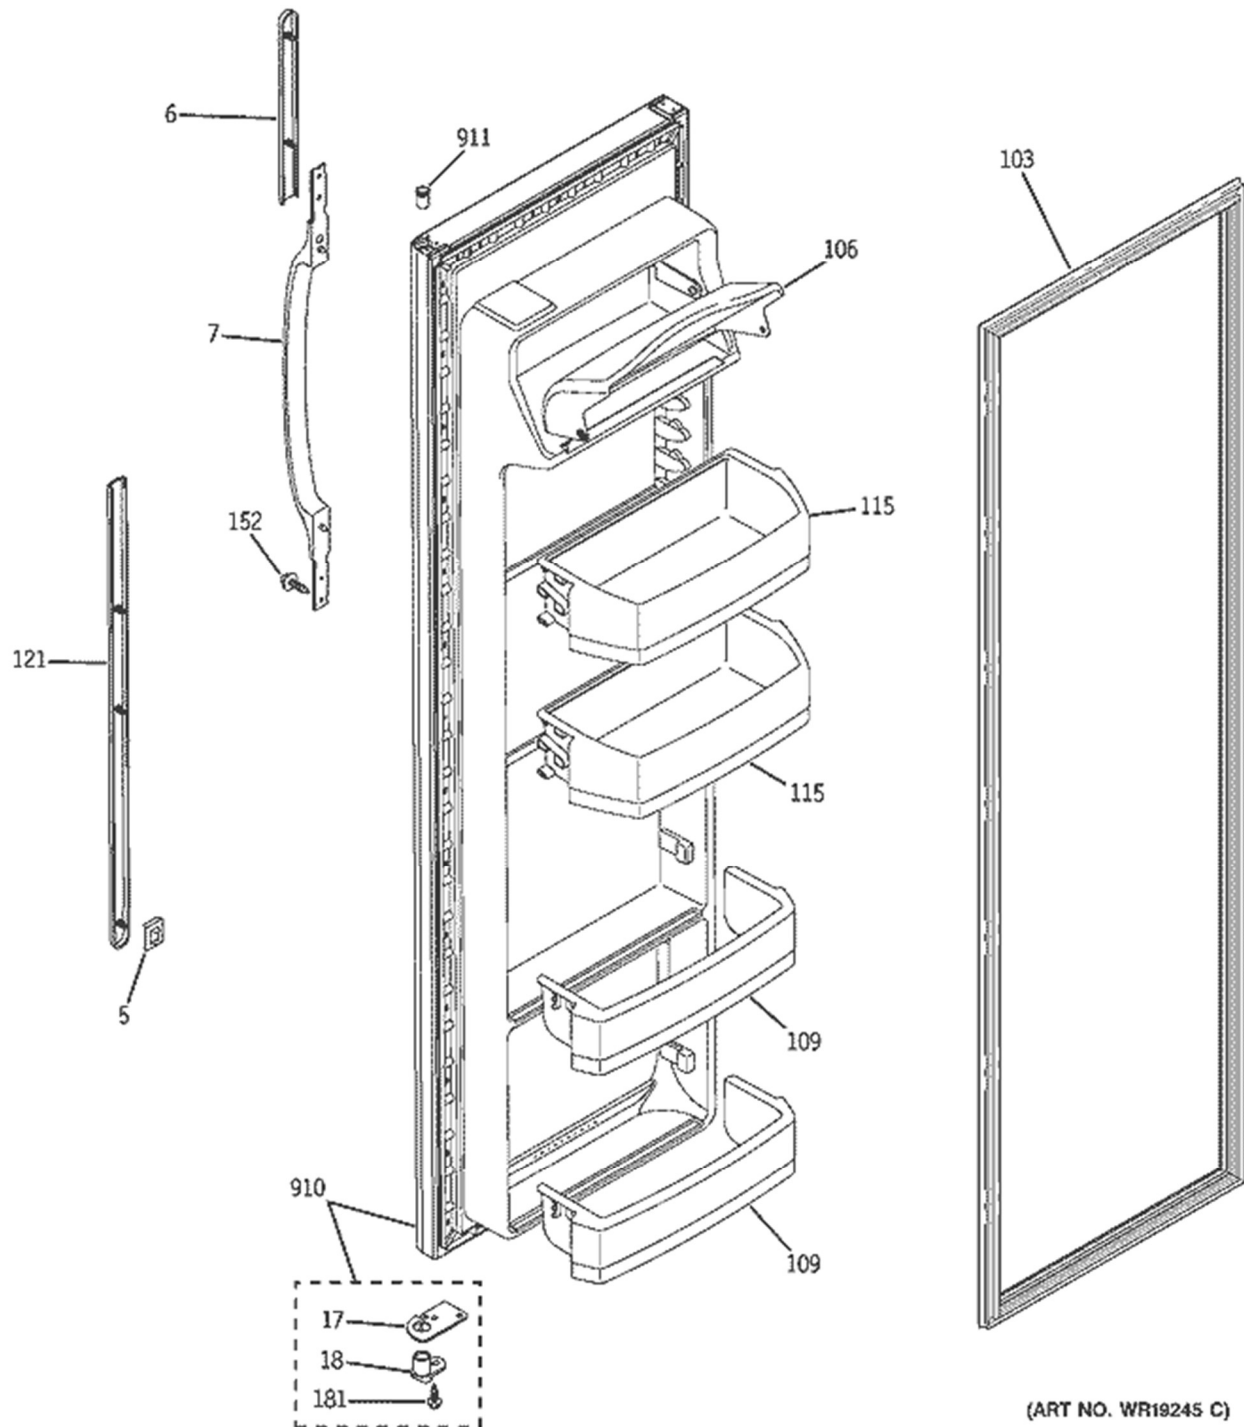

Guía	Descripción	# de parte
5	DART CLIP	WR02X10431
6	Tail Handle - White	WR12X10388
7	Door Handle - White	WR12X10332
17	Fresh Food Door Stop - White	WR02X10575
18	CAM & THIMBLE FF	WR02X11479
103	GASKET DOOR SXS	WR24X10298
106	Dairy Door - Clear	WR22X10013
109	Refrigerator Door Bin - White	WR71X10236
115	Refrigerator Door Shelf Bin	WR71X10235
121	Lower Tail Handle	WR12X10106
152	SCR 8-18 AB FLTR 5/8 S	WR01X10596
181	Screw - 10-32 F HXW 3/4 S	WR01X10655
910	DOOR 20 FF White	WR78X11696
911	THIMBLE TOP CLOSED	WR01X10201