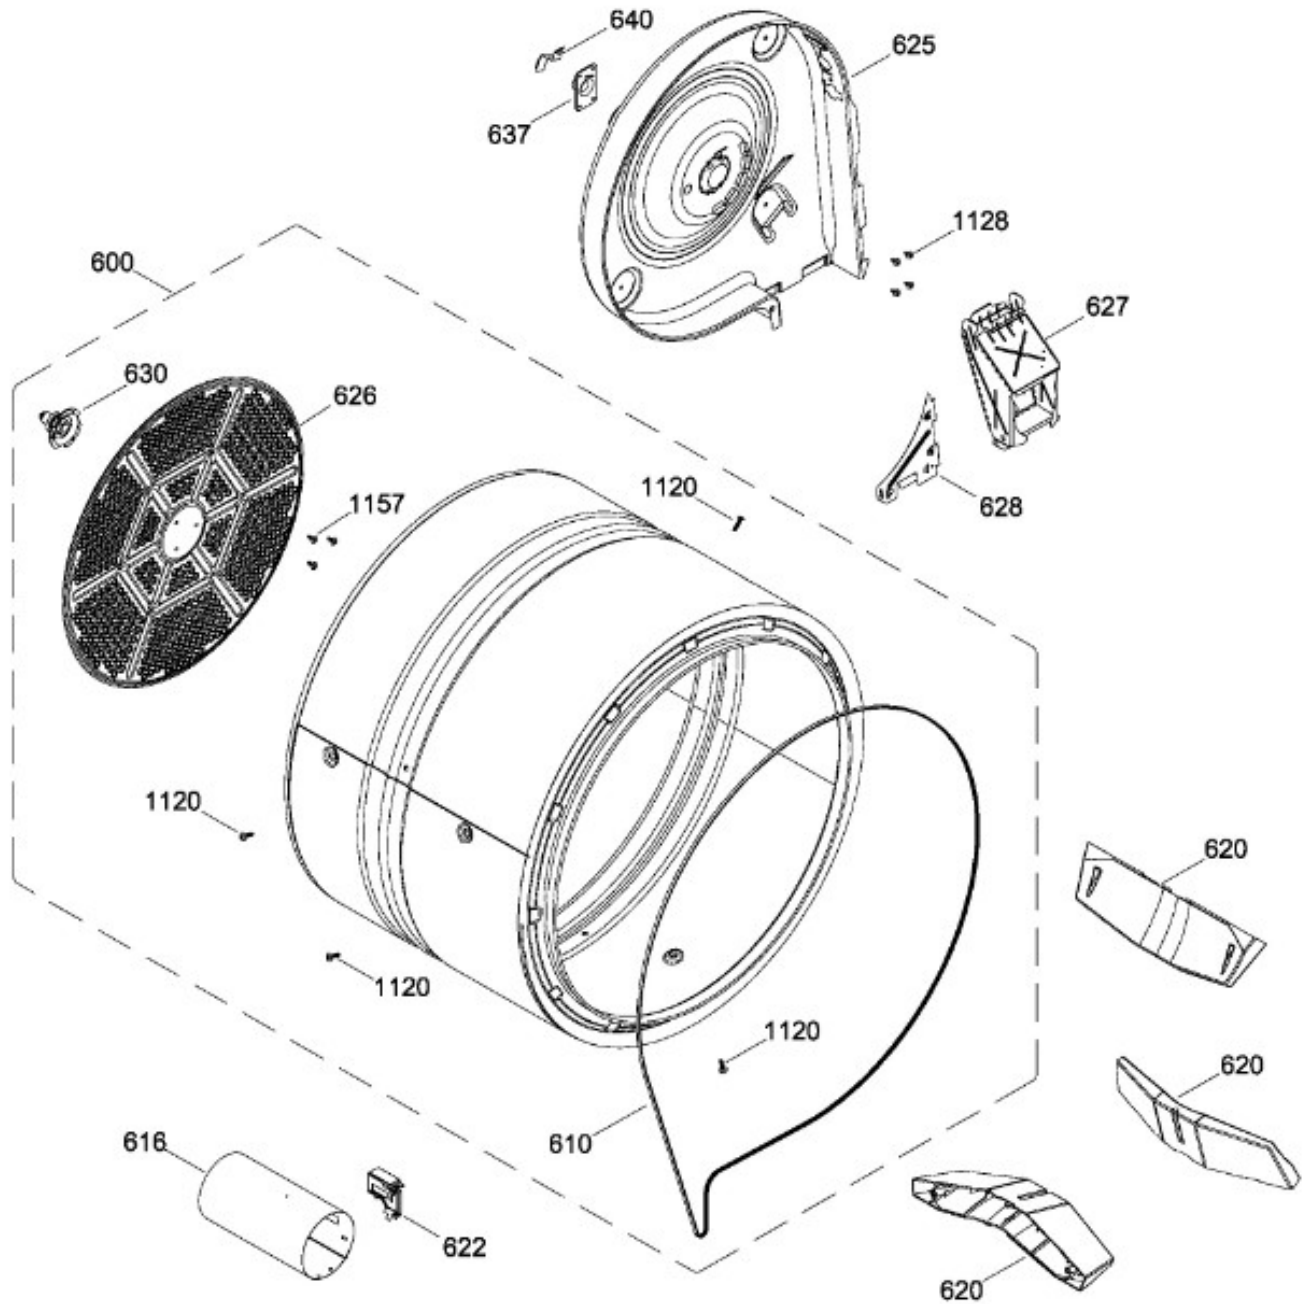

# SECADORA GTD45GBMK0WS

TAMBOR (ENS) / DRUM (ASM)

GTD45GBMK0WS