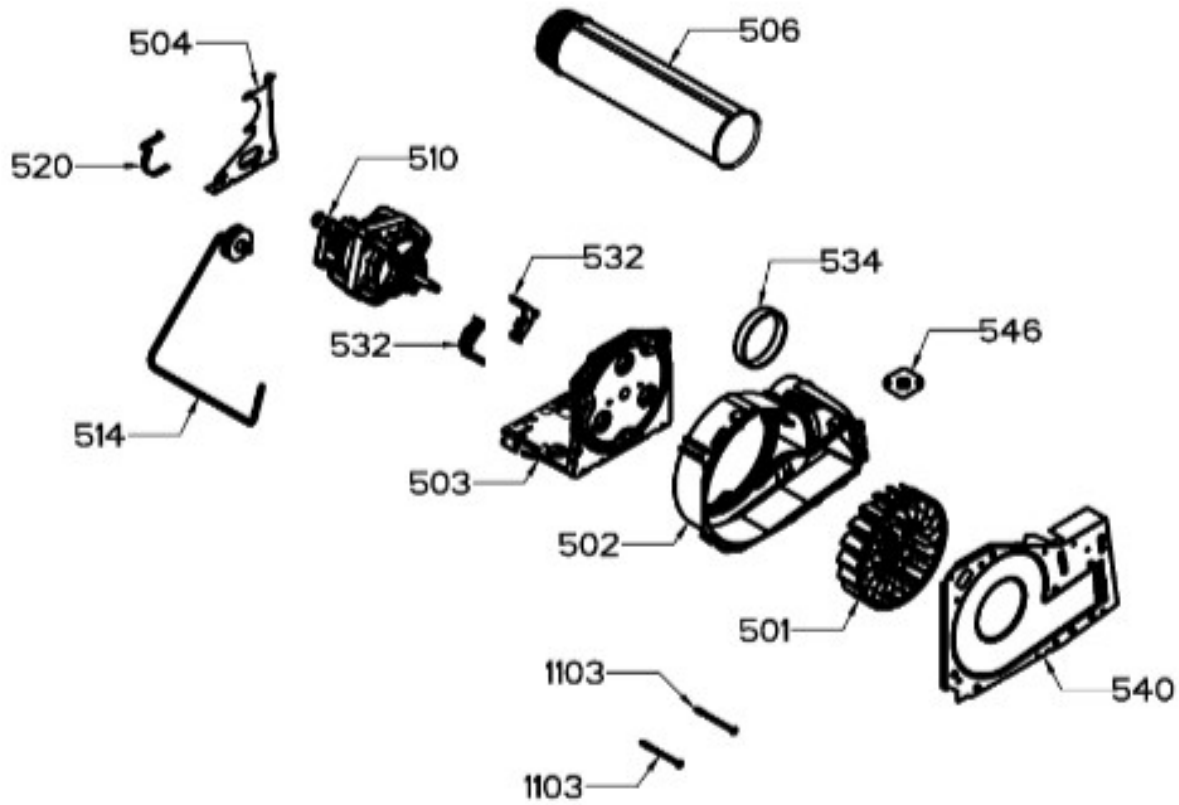

Distribuidor Autorizado

SurteRápido.com

Venta de Refacciones
Electrodomesticas

SECADORA GTD84GCMN1DG