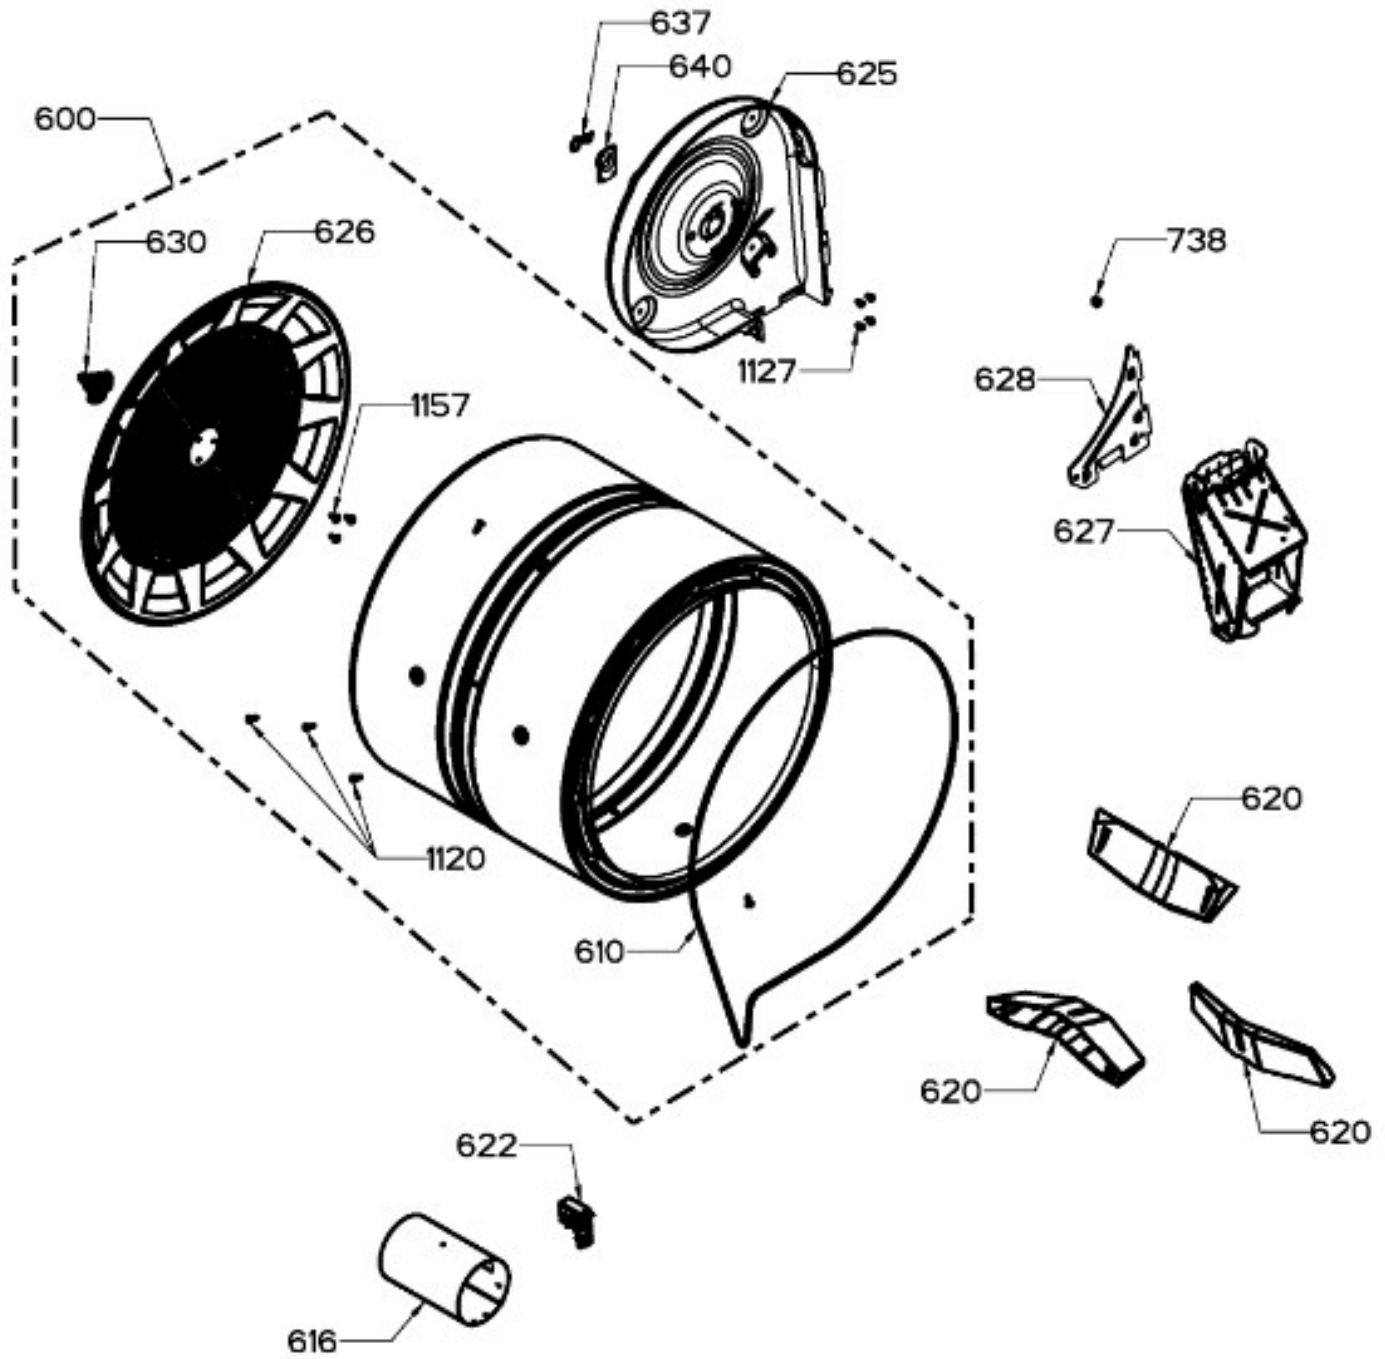

Distribuidor Autorizado

SurteRápido.com

Venta de Refacciones
Electrodomesticas

SECADORA GTD84GCMN1DG

Distribuidor Autorizado

SurteRápido.com

Venta de Refacciones
Electrodomesticas

SECADORA GTD84GCMN1DG

Guía	Refacción	Descripción
1	WW02L00668	ETIQUETA Y COPETE ENS
8	WW02L00663	PERILLA ENSAMBLE
29	WW02F00848	HARNESS CAP TOUCH
31	WW02F00876	TARJETA CONTROL
32	WW02L00502	PANEL TRASERO
100	WW02L00672	PANEL FRONTAL
101	WW02F00534	FILTRO ATRAPAPELUSA ENSAMBLE
102	WW02F00809	INTERRUPTOR DE PUERTA
109	WW02A00194	COJINETE SUPERIOR
110	WW02L00463	ENSAMBLE COJINETE SUPERIOR
113	WW02F00783	FELPA DUCTO RECOLECTOR
115	WW03A00015	COJINETE DESLIZABLE
116	WW03A00016	COJINETE DESLIZABLE
116	WW02A00250	COJINETE DESLIZABLE
119	WW02F00784	FELPA
123	WW02A00056	STRIKE PLATE
124	WW02A00057	STRIKE PLATE
125	WW02F00088	SENSOR ROD
126	WW02L00040	GASKET FOAM
127	WW02L00676	ENS LED
128	WW02L00527	SELLO
129	WW02F00535	ARNES LED ENSAMBLE
135	WW03F00307	SEGURO
137	WW02A00247	TRAP DUCT ENS
139	WW02L00718	ESPREA
141	WW01F01458	CONECTOR DE SERVICIO
147	WW02F00757	ARNES SENSOR ENSAMBLE
158	WW02L00538	INSERTO JALADERA
159	WW02L00539	INSERTO JALADERA
162	WW02L00540	INSERTO TAPA
169	WW02F00853	ARNES JUMPER
207	WW02L00702	MARCO PUERTA
212	WW02L00635	PUERTA VIDRIO ENS
213	WW02F00622	LATCH
220	WW02L00534	BISAGRA ASM