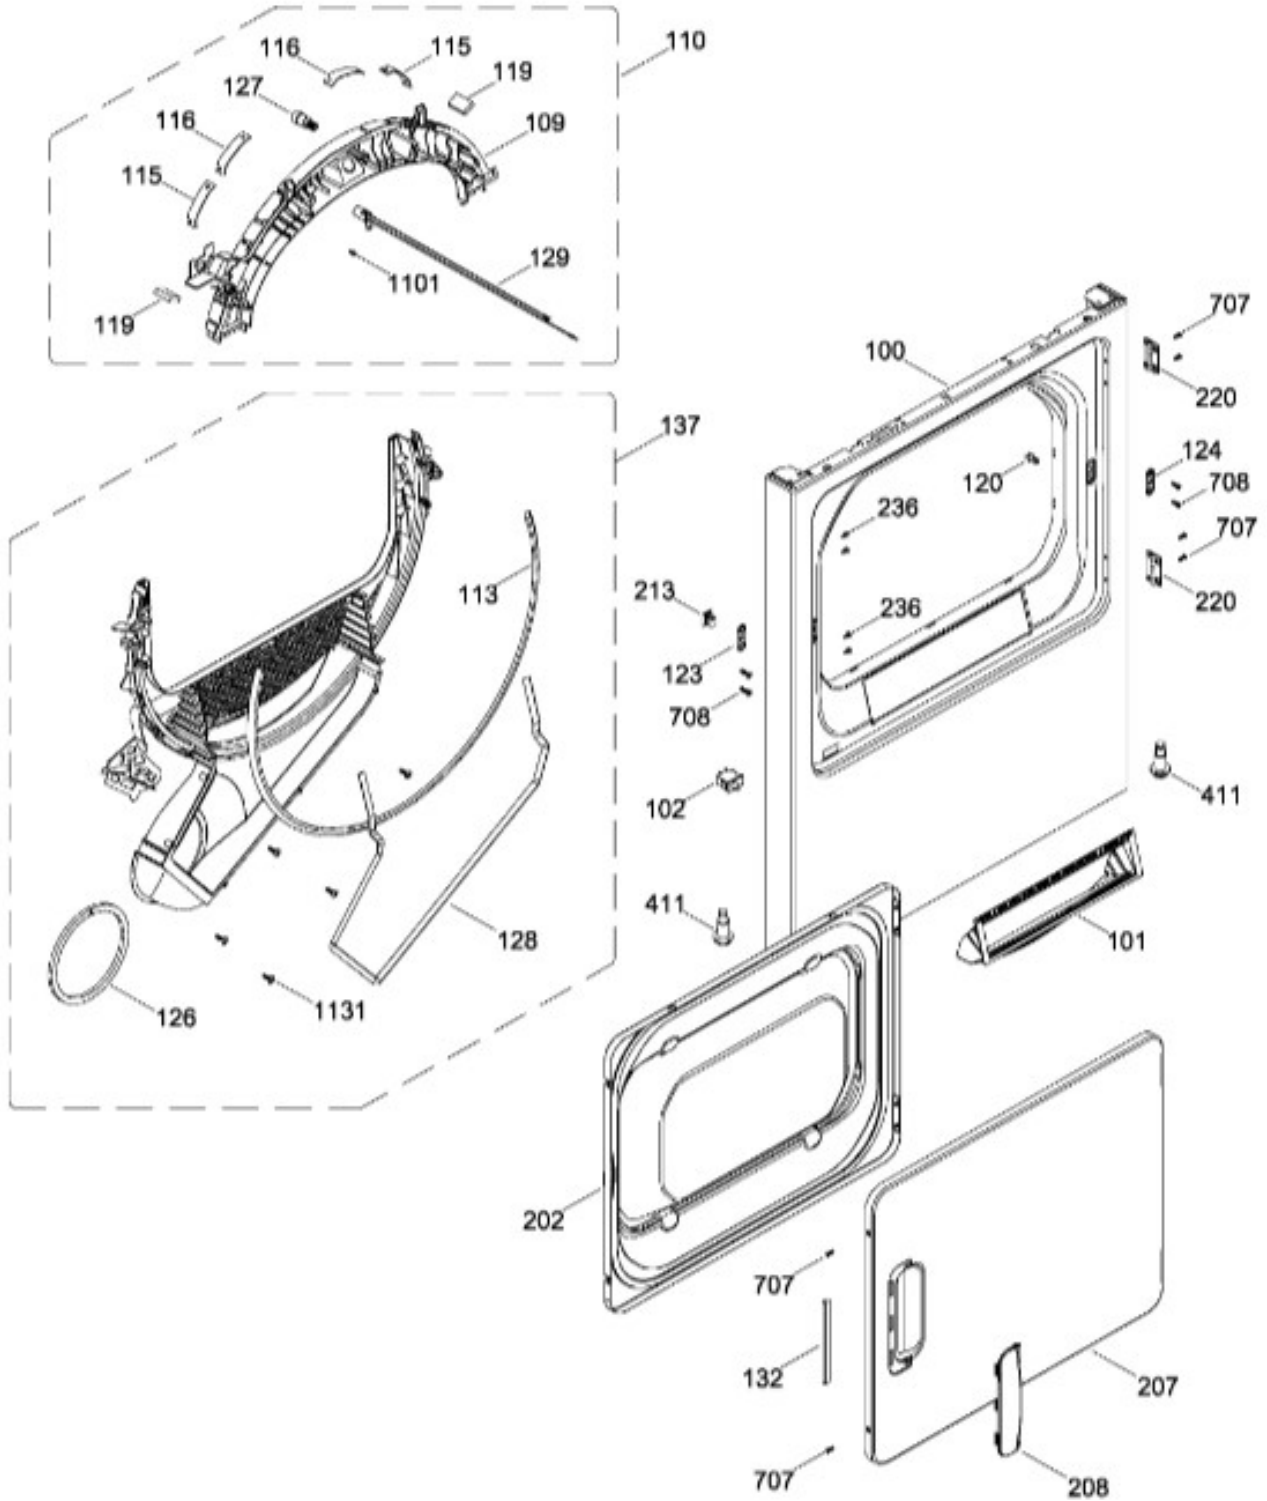

SECADORA GTMP280GD6WW

PANEL FRONTAL (ENS) / FRONT PANEL (ASM)
PUERTA (ENS) / DOOR (ASM)

GTMP280GD6WW