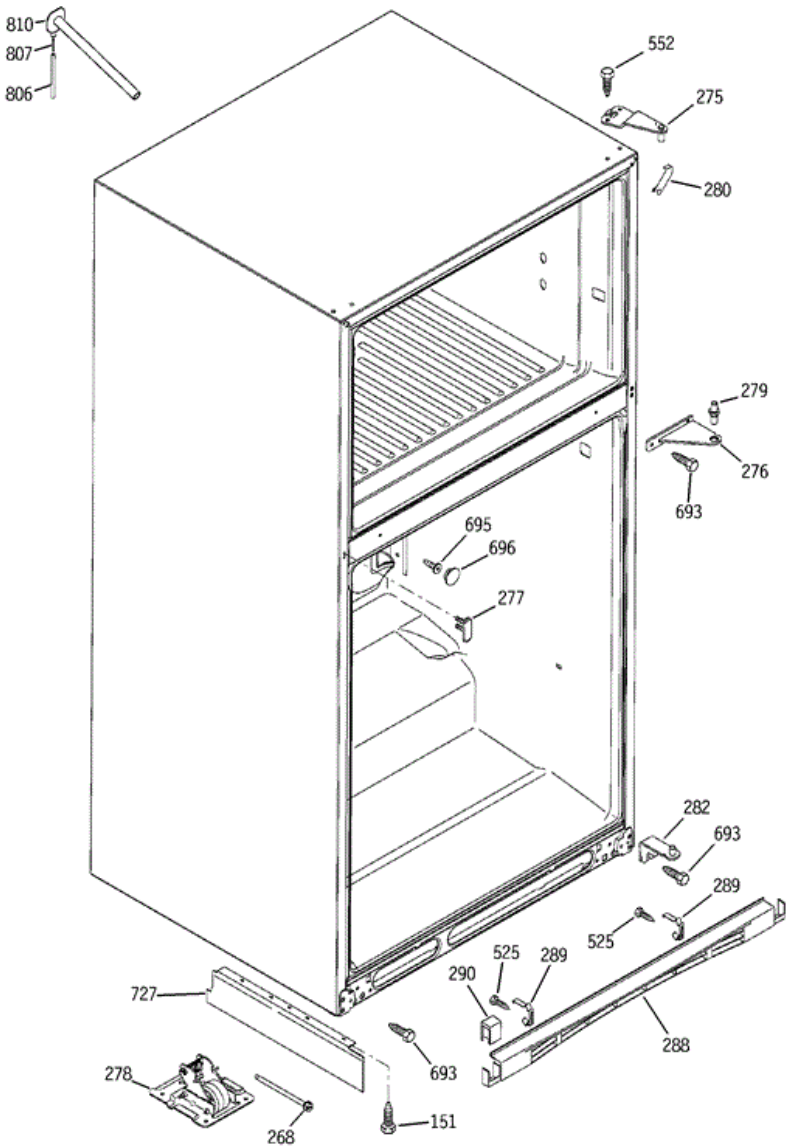

## GTS22WCPBRWW CASE

151	WR01X1554	SCR 8-18 AB IHXW 1/2 S
268	WR01X10210	SCREW MOBILITY 3.5
275	WR13X10178	HINGE TOP AND PIN ASM WH
276	WR13X10177	HINGE CENTER ASM WH
277	WR02X10873	COVER MULLION SCREW WH
278	WR02X10636	MOBILITY FRONT ASM
279	WR13X10179	PIN HINGE CENTER
280	WR02X10640	CAP CORNER OC WH
282	WR13X10176	HINGE BTM & PIN ASM WH
288	WR74X10072	GRILLE BASE WH
289	WR02X10738	CLIP GRILLE
290	WR02X10880	GRILLE CAP WH
525	WR01X1763	SCR 8-18 T WAFER 5/8
552	WR01X2022	SCR 12-24 TT OVT .900 S
693	WR01X2136	SCREW 12-24 .9 WH
695	WR01X1753	SCR 12-24 .7
696	WR02X10992	SCREW COVER WH
727	WR17X10984	SEPARATOR AIR HI SIDE
806	WR17X10920	TUBE PLASTIC
807	WR02X11187	CLAMP
810	WR17X11507	GROMMET AND TUBE ASM

**GTS22WCPBRWW FREEZER DOOR**