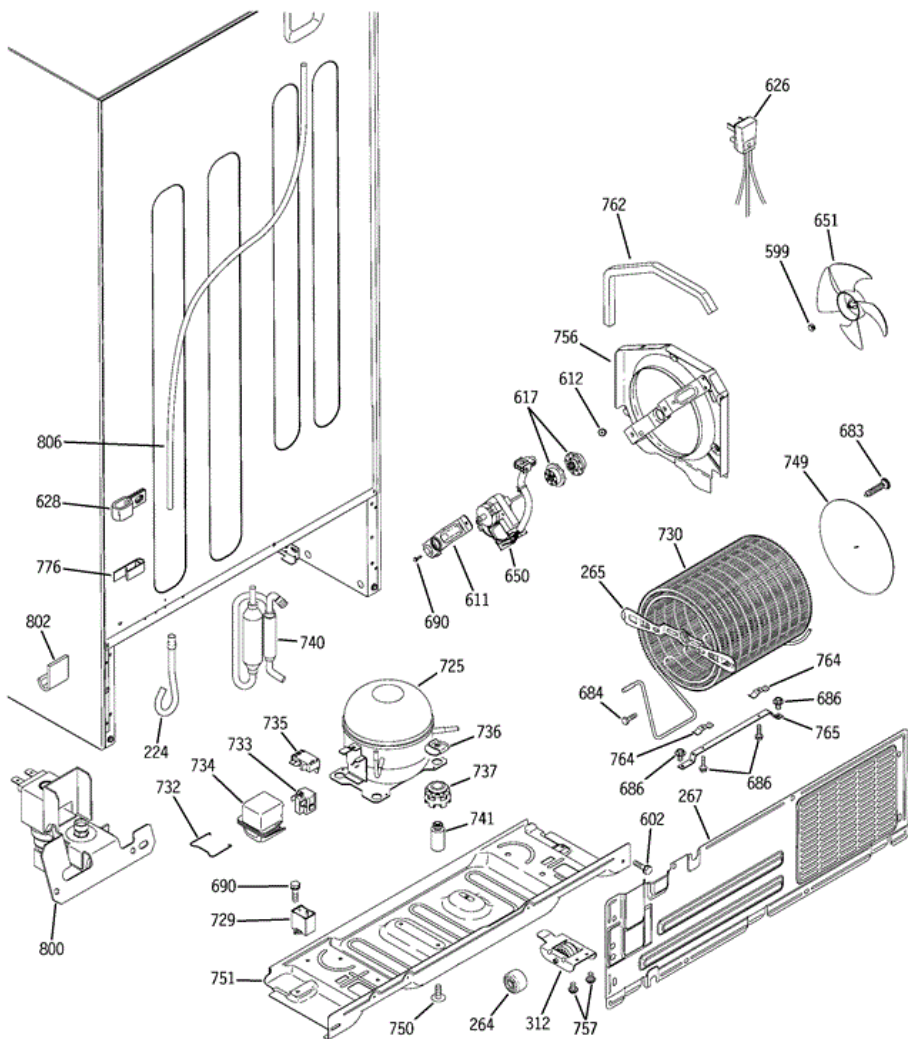

Distribuidor Autorizado

SurteRápido.com

Venta de Refacciones
Electrodomesticas

GTS22WCPBRWW UNIT