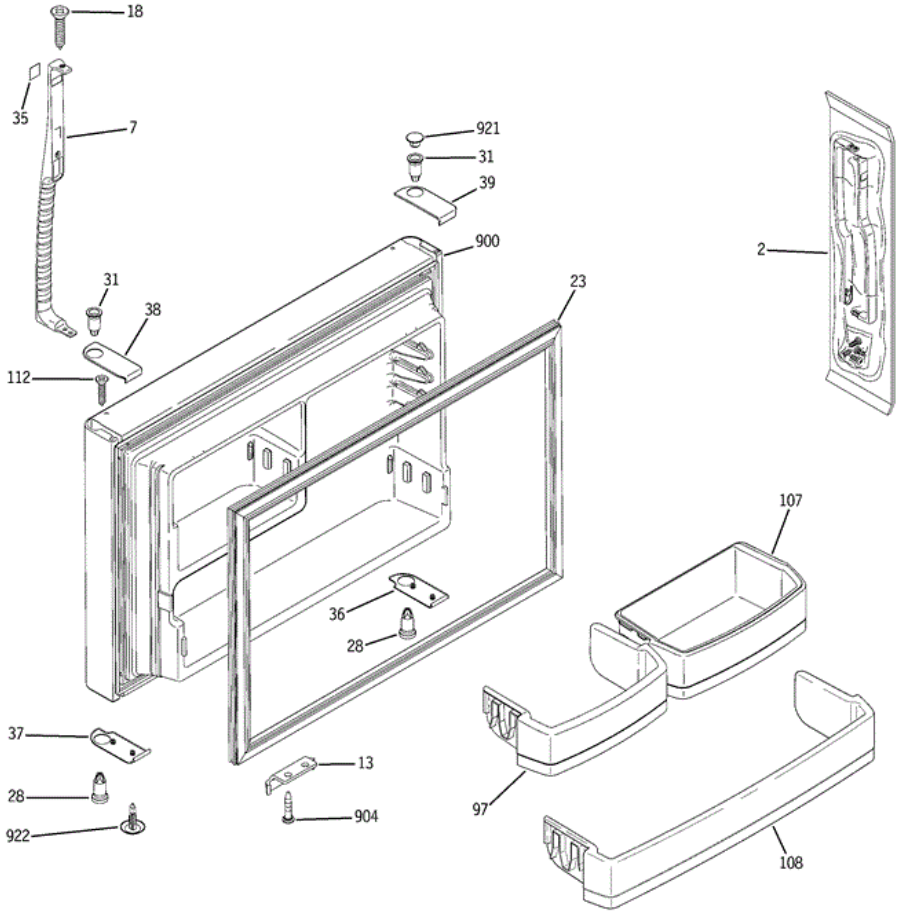

GTS22WCPBRWW FREEZER DOOR