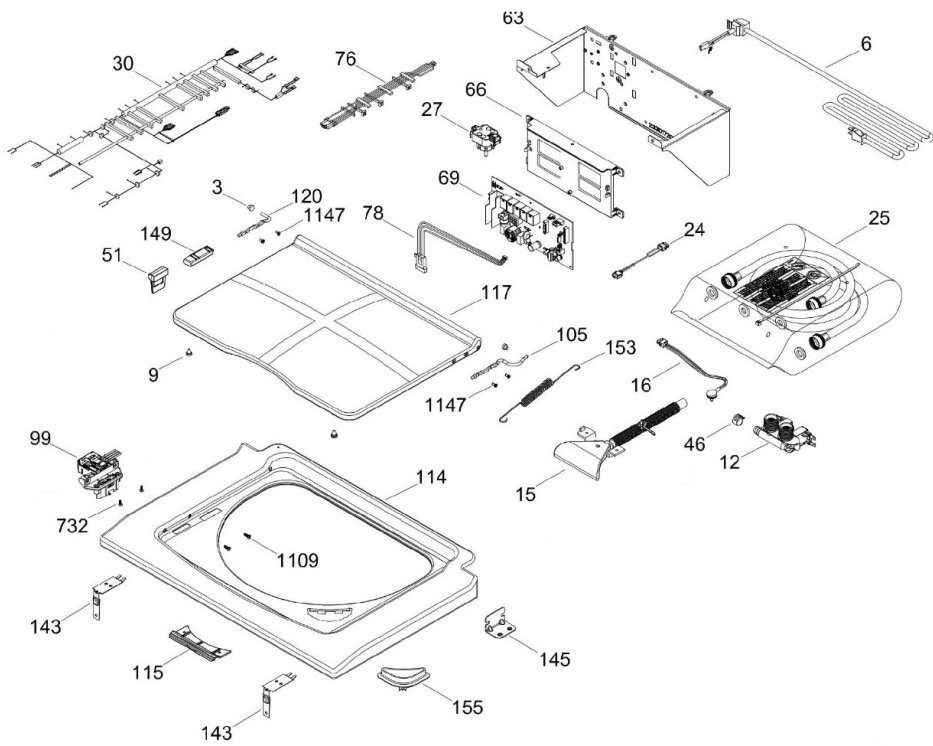

TAPA Y CONTROLES / LID AND CONTROLS

GTUP270GMWM02

C.L. Mabe GTUP270GMWM02

PUERTA SECADORA / DOOR DRYER

GTUP270GMWM02

GABINETE Y TAMBOR SECADORA /CABINET & DRUM DRYER

GTUP270GMWM02

SISTEMA DE TRANSMISION SEC / BLOWER & DRIVE ASSEMBLY DRYER

GTUP270GMWM02

KIT CONVERSIÓN A GAS NAT.

KIT BÁSICO DE CONEXIÓN DE GAS

GABINETE LAV / WASHER CABINET

GTUP270GMWM02

C.L. Mabe GTUP270GMWM02

TINA LAVADORA / TUB WASHER

GTUP270GMWM02