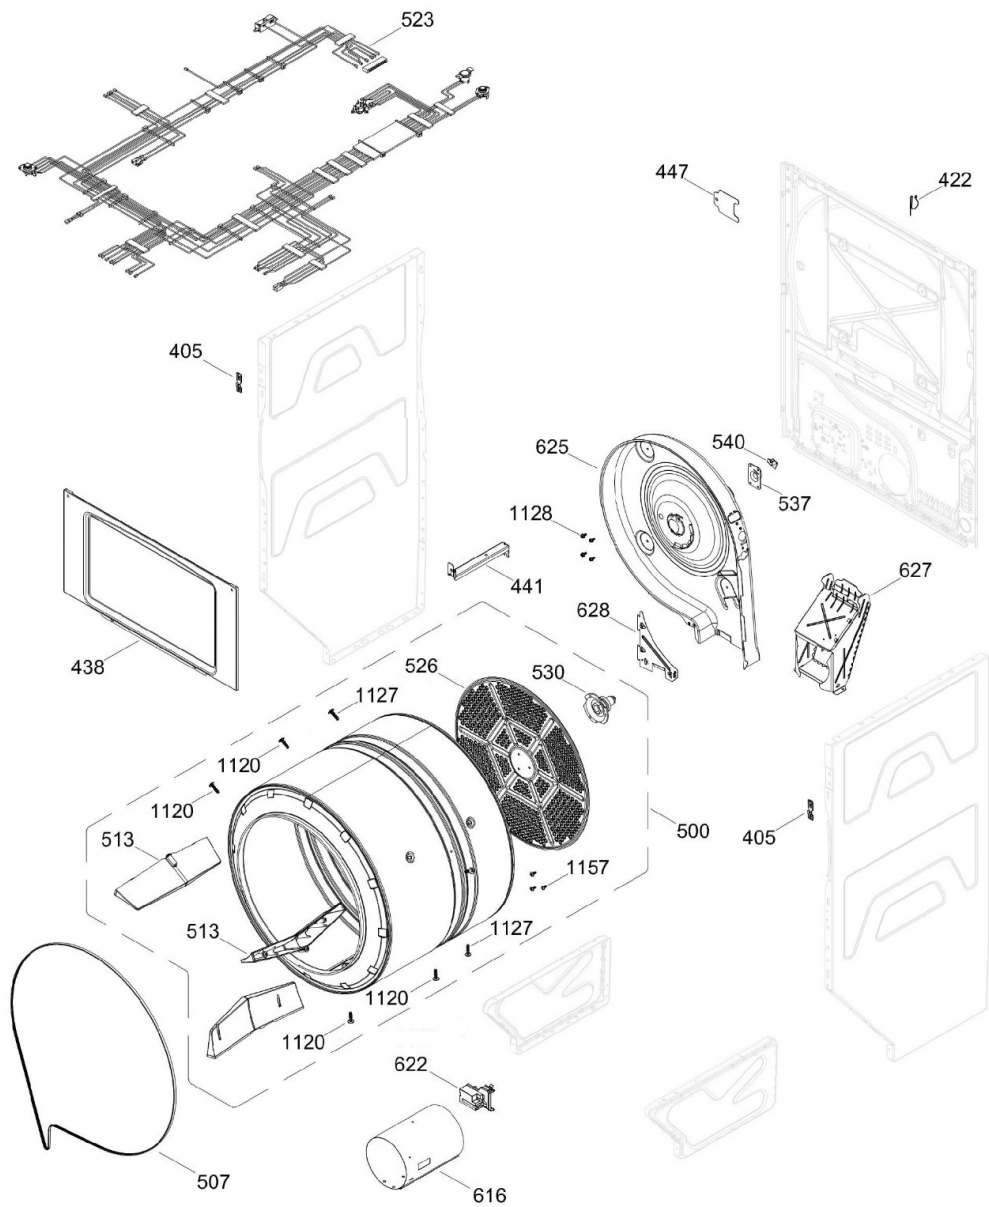

GABINETE Y TAMBOR SECADORA /CABINET & DRUM DRYER

GTUP270GMWM02