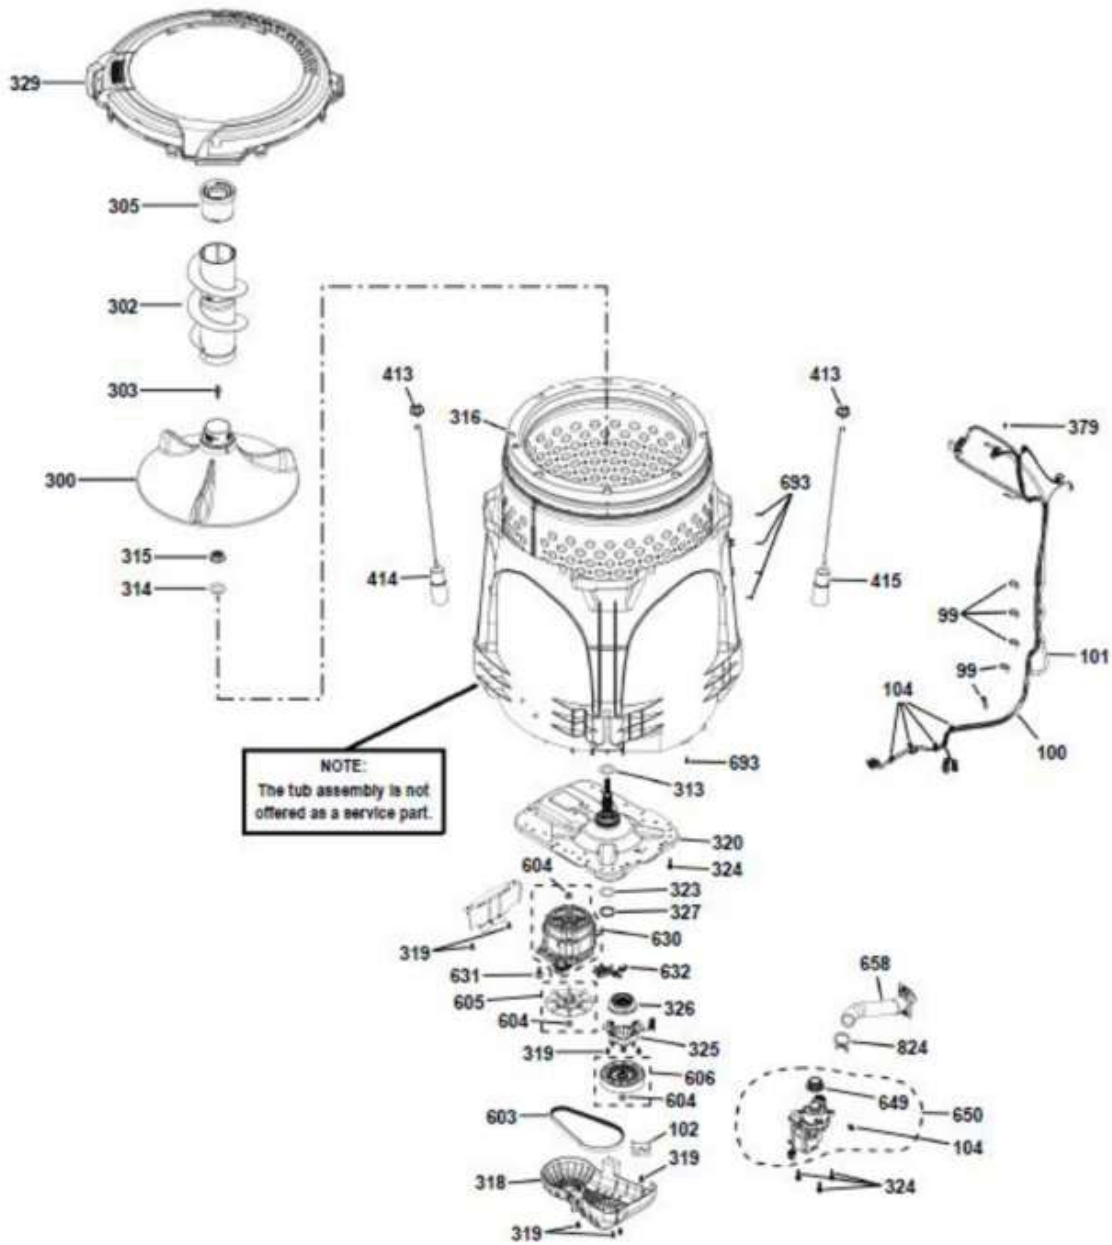

Distribuidor Autorizado

SurteRápido.com

Venta de Refacciones
Electrodomesticas

LAVADORA GTW460ASJ7WW

SUB ENSAMBLE TINA, CANASTA Y SISTEMA IMPULSOR

GTW460ASJ7WW