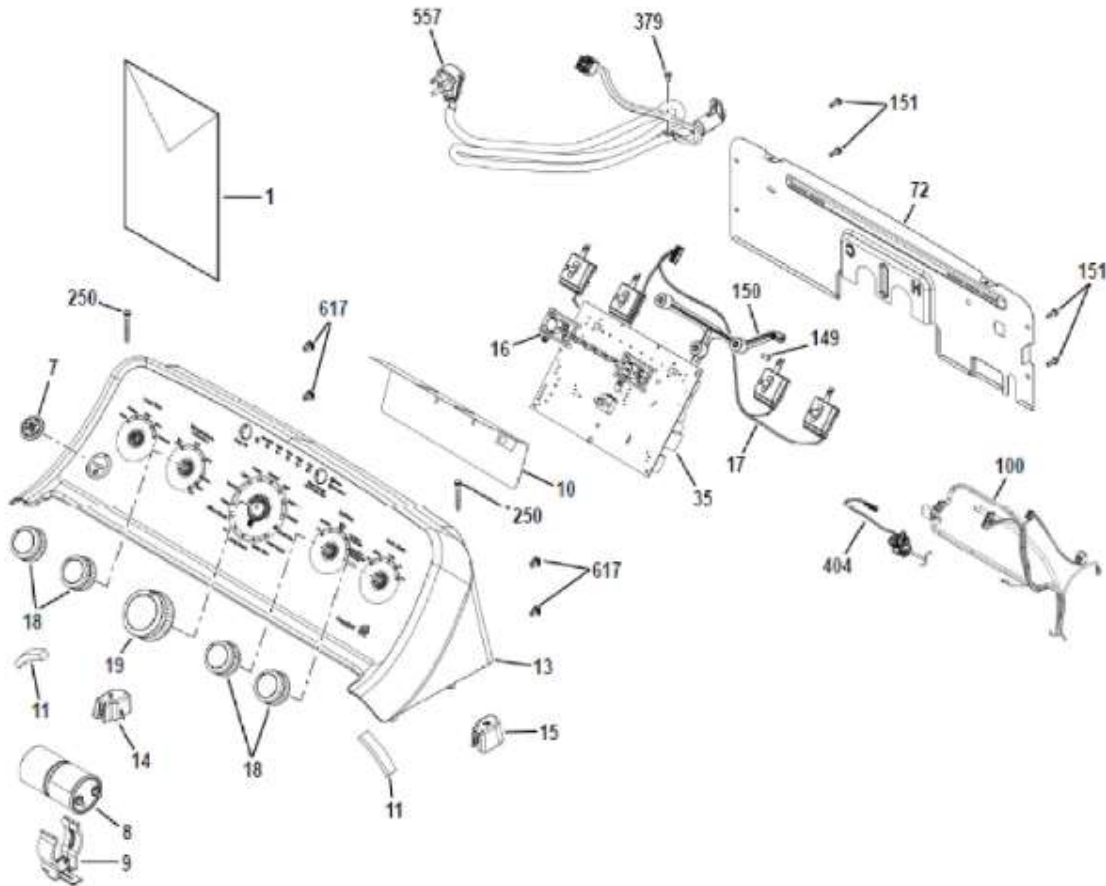

Distribuidor Autorizado

SurteRápido.com

Venta de Refacciones
Electrodomesticas

LAVADORA GTW460ASJ7WW

PANEL DE CONTROL

GTW460ASJ7WW