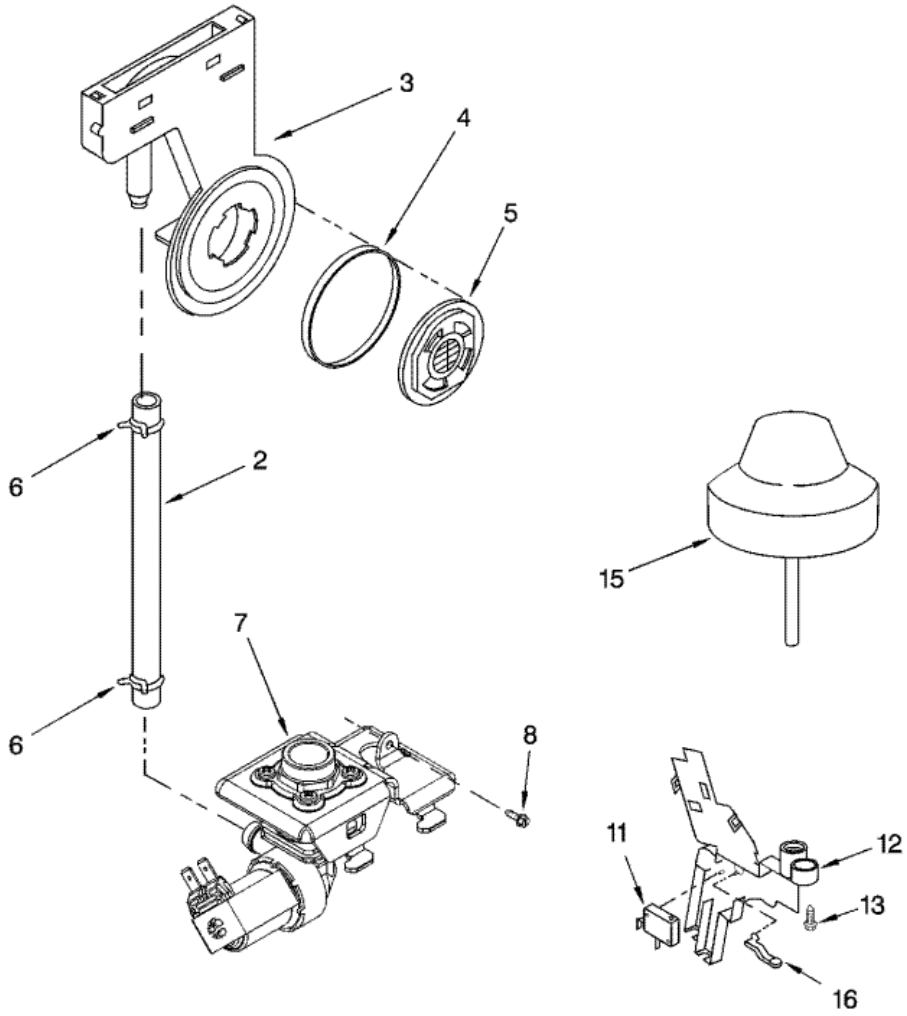

GU1200XTLS0 FILL AND OVERFILL