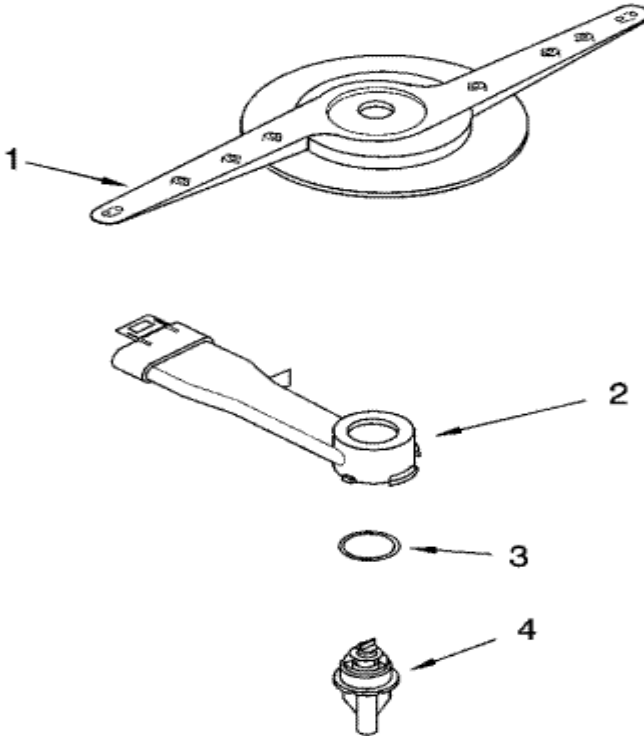

GU1200XTLS0 LOWER WASHARM

1	8268332	WASH ARM ASSEMBLY (S/P)
2	8268317	CAP, INTERNAL REAR FEED (S/P)
3	8268340	SEAL, SPRAYARM (S/P)
4	8268316	HUB, LOWER SPRAYARM (S/P)