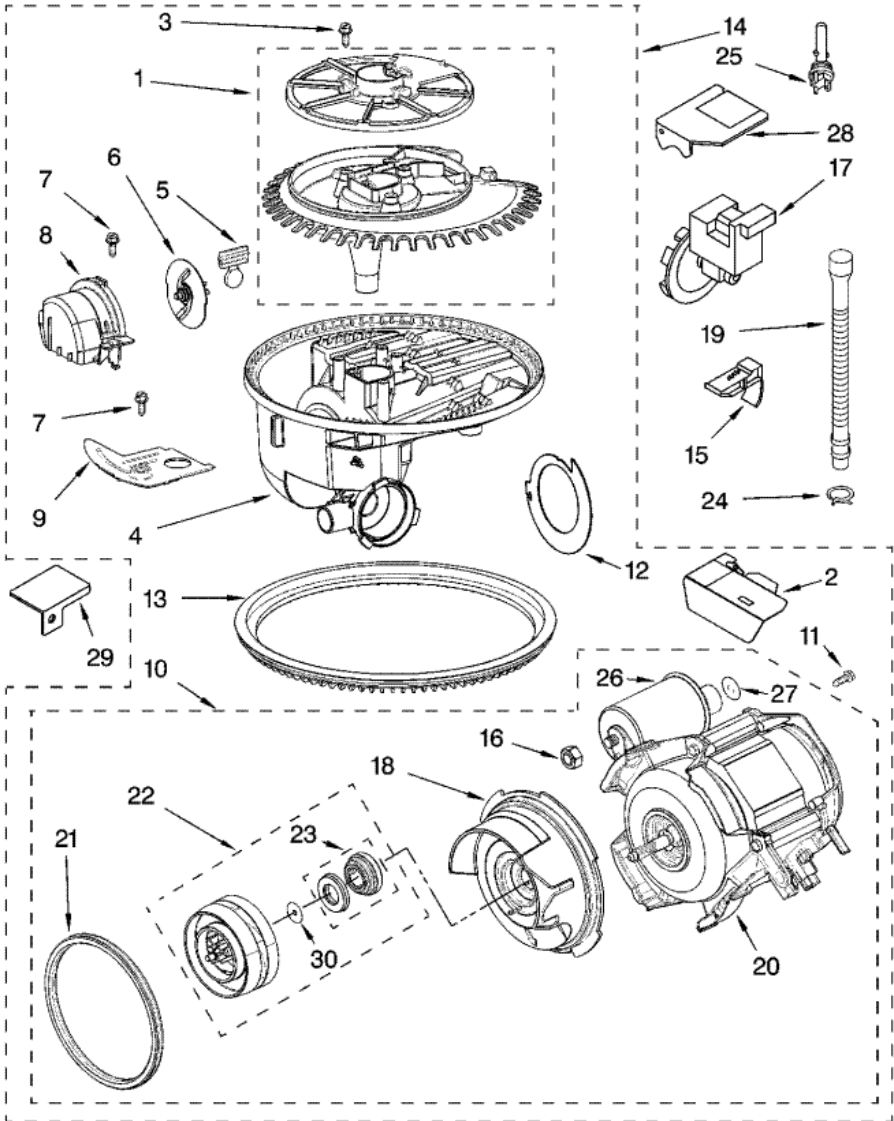

Distribuidor Autorizado

SurteRápido.com

Venta de Refacciones
Electrodomesticas

GU1200XTLS0 PUMP AND MOTOR