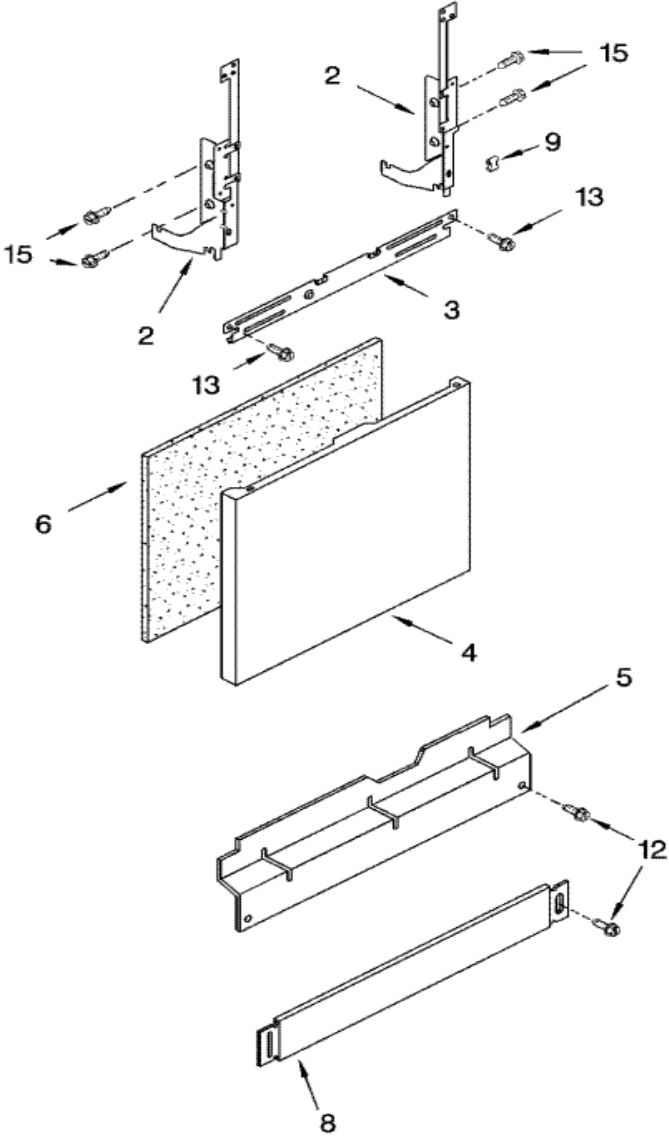

## GU1200XTLS0 DOOR AND PANEL

2	8534857	ARM, HINGE (RIGHT) <b>(S/P)</b>
2	8534858	ARM, HINGE (LEFT) <b>(S/P)</b>
3	8268983	STIFFENER, DOOR <b>(S/P)</b>
4	8269841	PANEL FRONT (BLACK) <b>(S/P)</b>
4	8269842	PANEL FRONT (WHITE) <b>(S/P)</b>
4	8269844	PANEL FRONT (BISCUIT) <b>(S/P)</b>
4	8269845	PANEL FRONT (STAINLESS) <b>(S/P)</b>
5	8543835	ACCESS PANEL (WHITE) <b>(S/P)</b>
5	8573255	ACCESS PANEL (BLACK) <b>(S/P)</b>
5	8543836	ACCESS PANEL (BISCUIT) <b>(S/P)</b>
6	8268580	INSULATION, DOOR <b>(S/P)</b>
8	8270026	TOE PANEL (BLACK) <b>(S/P)</b>
8	8270027	TOE PANEL (WHITE) <b>(S/P)</b>
8	8270028	TOE PANEL (BISCUIT) <b>(S/P)</b>
9	8269740	CLIP, GROUNDING <b>(S/P)</b>
12	302868	SCREW (BLACK) <b>(S/P)</b>
12	3400836	SCREW (WHITE) <b>(S/P)</b>
12	3400865	SCREW (BISCUIT) <b>(S/P)</b>
13	343641	SCREW <b>(S/P)</b>
15	489470	SCREW <b>(S/P)</b>