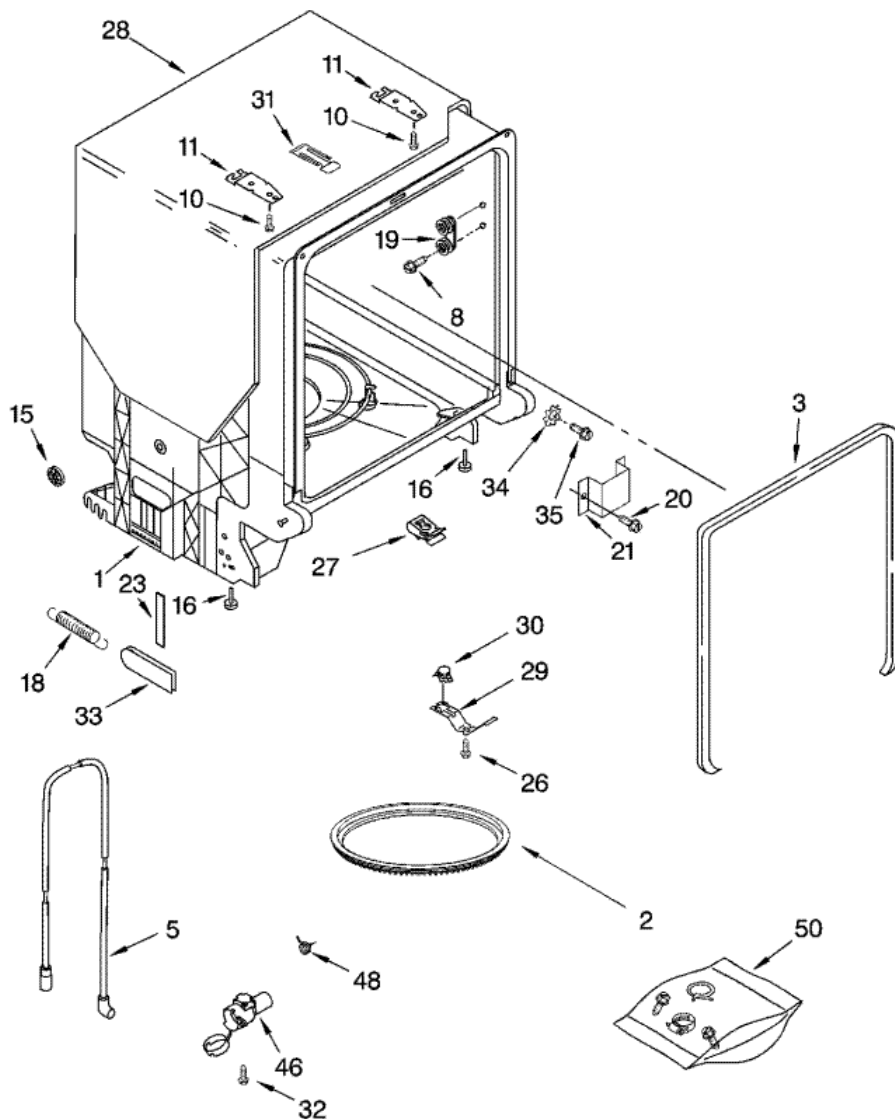

Distribuidor Autorizado

SurteRápido.com

Venta de Refacciones
Electrodomesticas

GU1200XTLS0 TUB AND FRAME