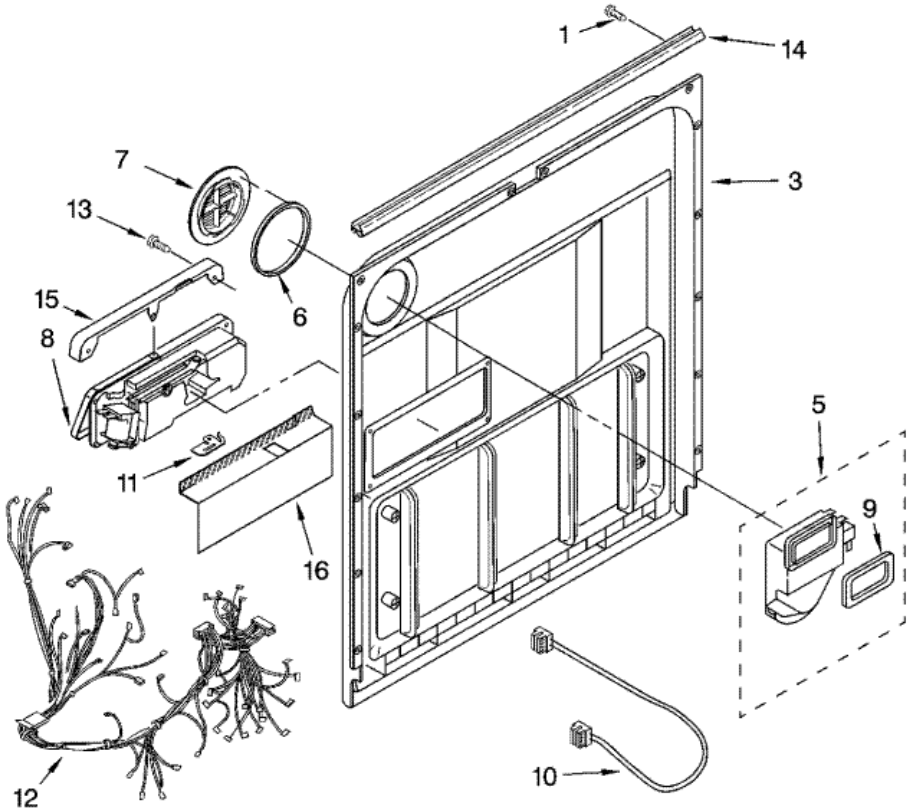

GU1200XTLS0 DOOR AND LATCH