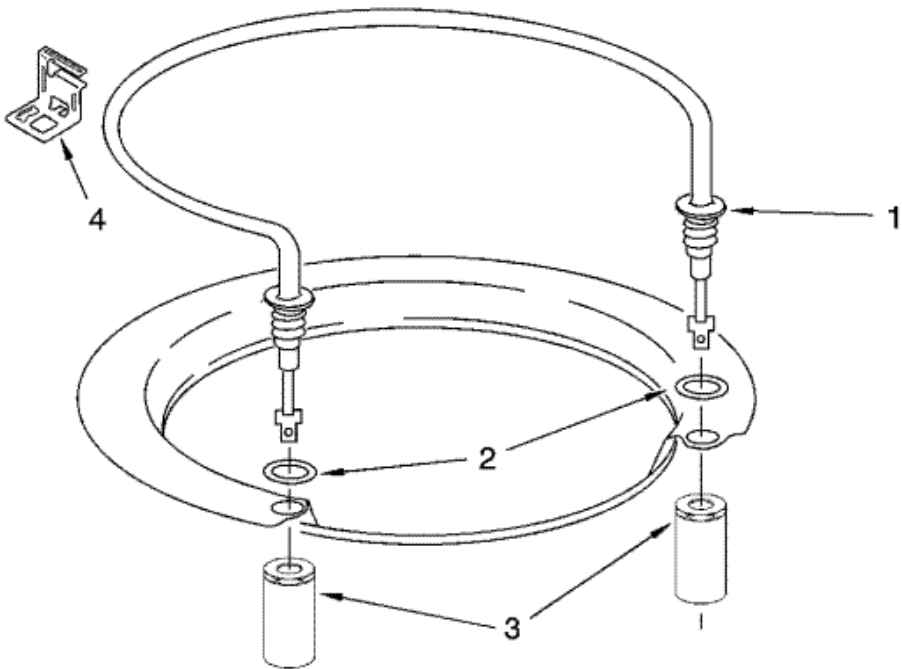

GU1200XTLS0 HEATER

1	8572861	HEATER ELEMENT ASSEMBLY (S/P)
2	717273	WASHER, HEATER ELEMENT (S/P)
3	8268548	NUT, HEATER ELEMENT (S/P)
4	8269262	BRACKET, HEATER SUPPORT (S/P)