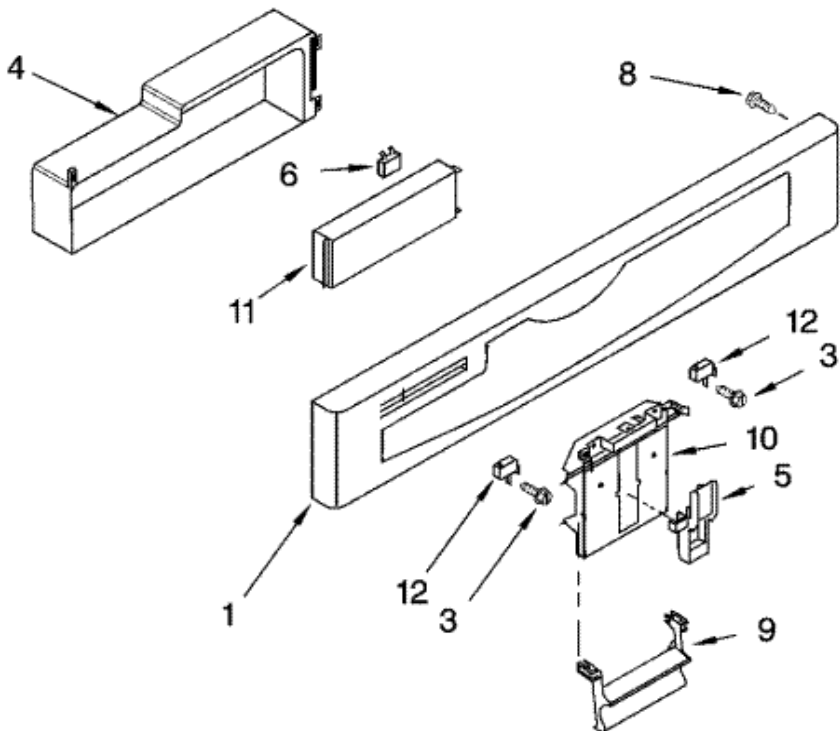

Distribuidor Autorizado

SurteRápido.com

Venta de Refacciones
Electrodomesticas

GU1200XTLS0 CONTROL PANEL