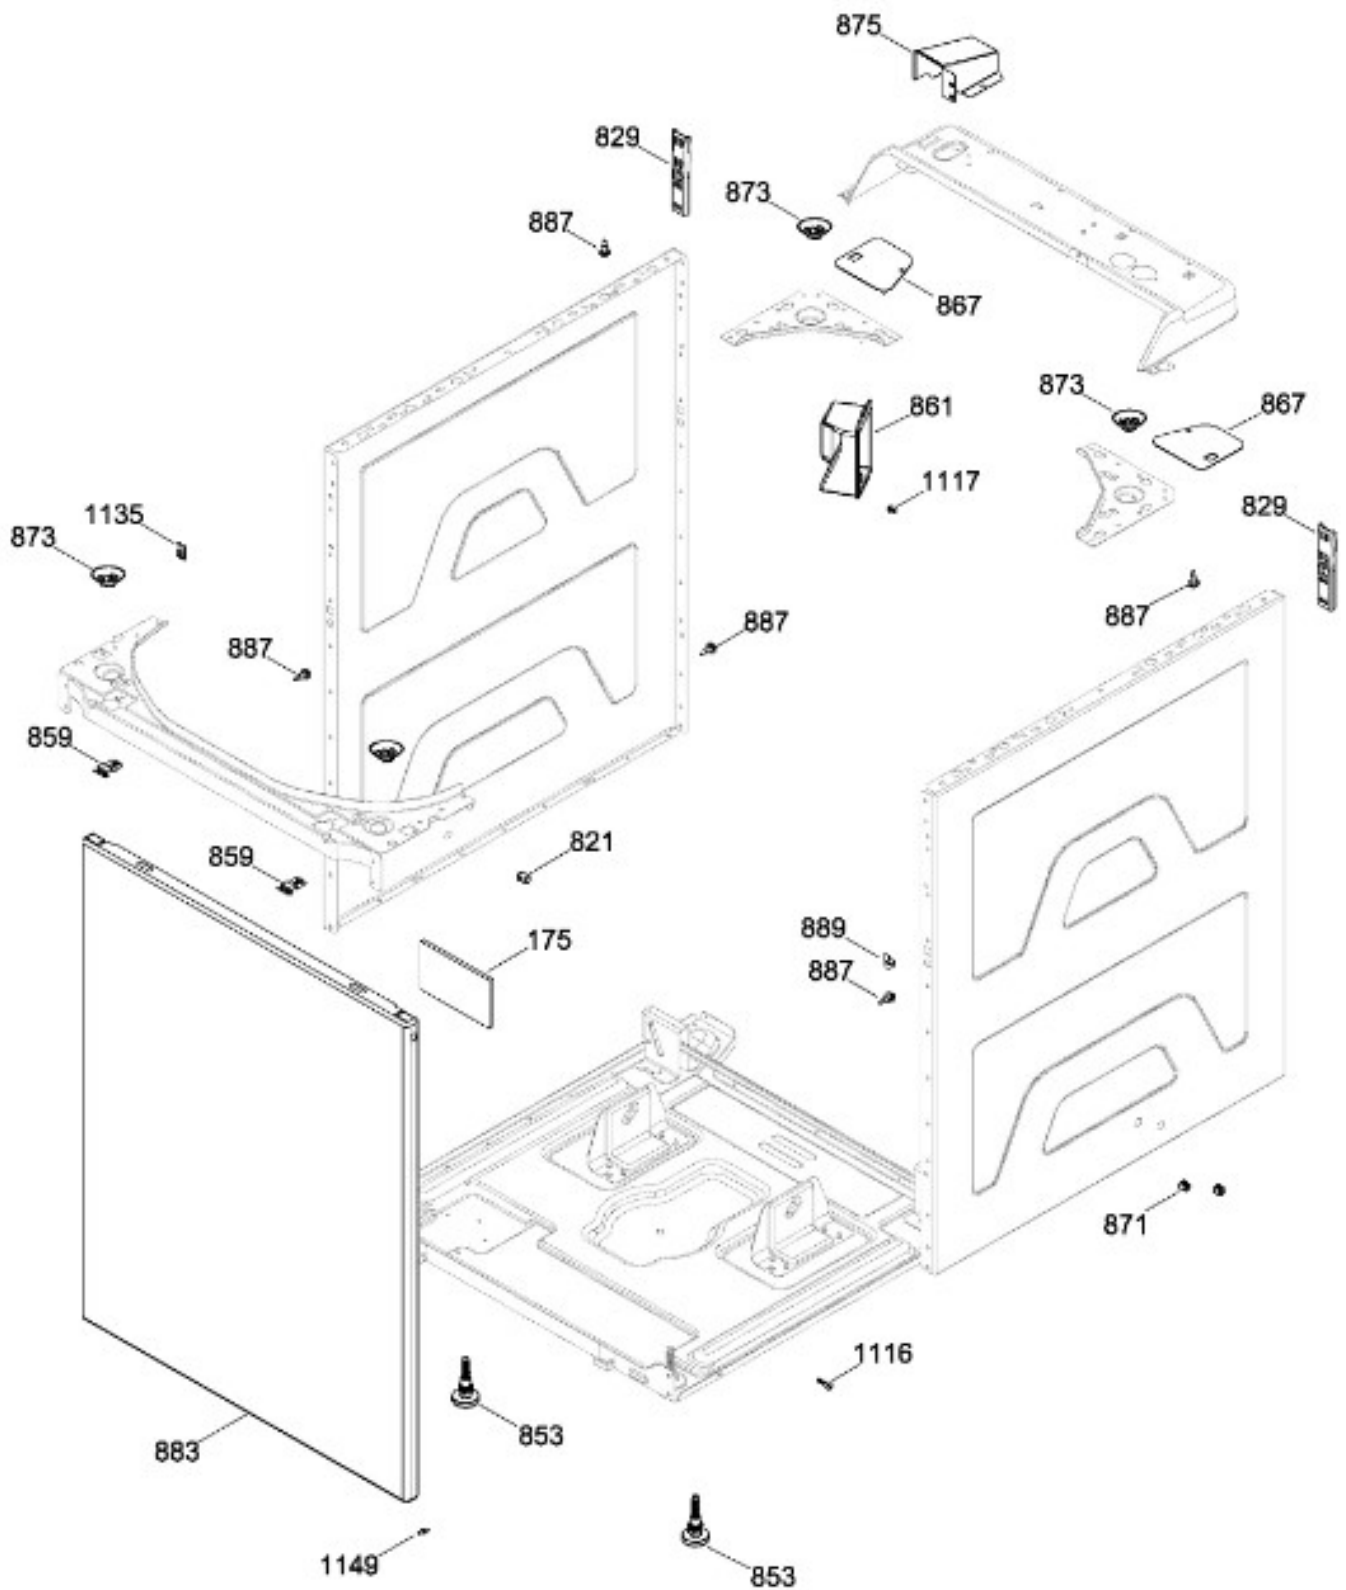

Distribuidor Autorizado

SurteRápido.com

Venta de Refacciones
Electrodomesticas

C.L. GUD24GSSJ1WW

GABINETE LAV / WASHER CABINET

GUD24GSSJ1WW