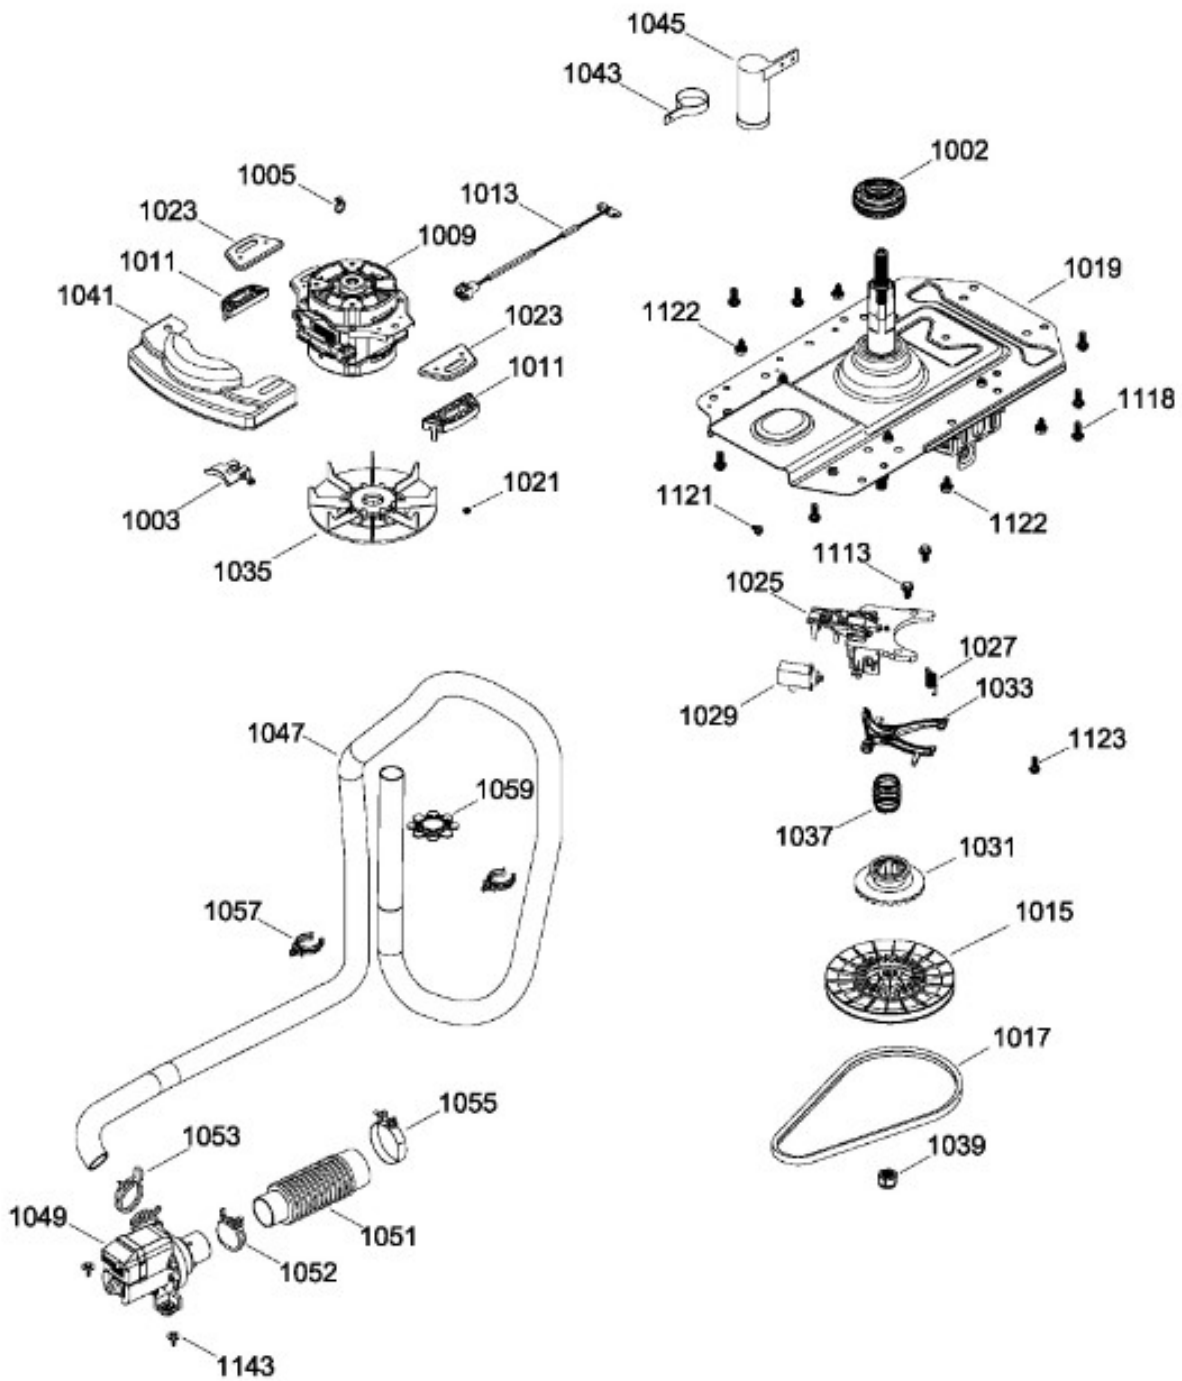

SurteRápido.com

Venta de Refacciones
Electrodomesticas

C.L. GUD27GSSJ0WW

TINA LAVADORA / TUB WASHER

GUD27GSSJ0WW

Distribuidor Autorizado

SurteRápido.com

Venta de Refacciones
Electrodomesticas

C.L. GUD27GSSJ0WW

SISTEMA MOTRIZ LAV / DRIVE COMPONENTS WASHER

GUD27GSSJ0WW

C.L. GUD27GSSJ0WW

Note:

This drawing is representative only and may not be an accurate representation of the product.
Contact your Parts Dealer should any questions arise.