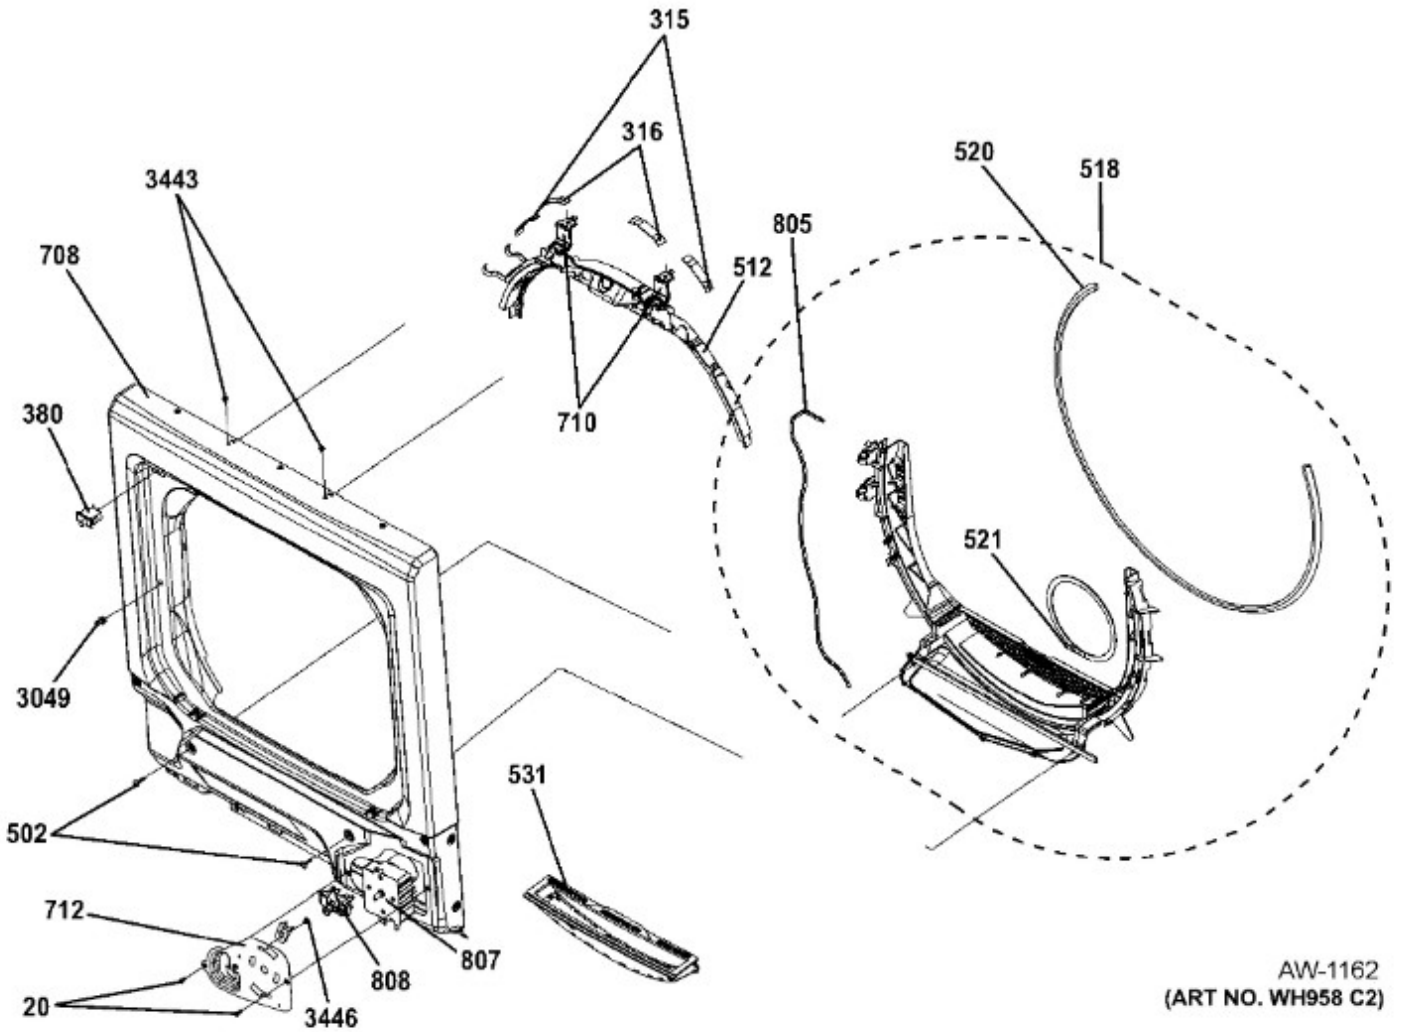

Distribuidor Autorizado

SurteRápido.com

Venta de Refacciones
Electrodomesticas

C.L. GUD27GSSJ0WW

TAPA Y CONTROLES / LID AND CONTROLS

GUD27GSSJ0WW

C.L. GUD27GSSJ0WW

Note:

This drawing is representative only and may not be an accurate representation of the product.
Contact your Parts Dealer should any questions arise.

AW-1162
(ART NO. WH958 C2)

C.L. GUD27GSSJ0WW

Note:

This drawing is representative only and may not be an accurate representation of the product. Contact your Parts Dealer should any questions arise.