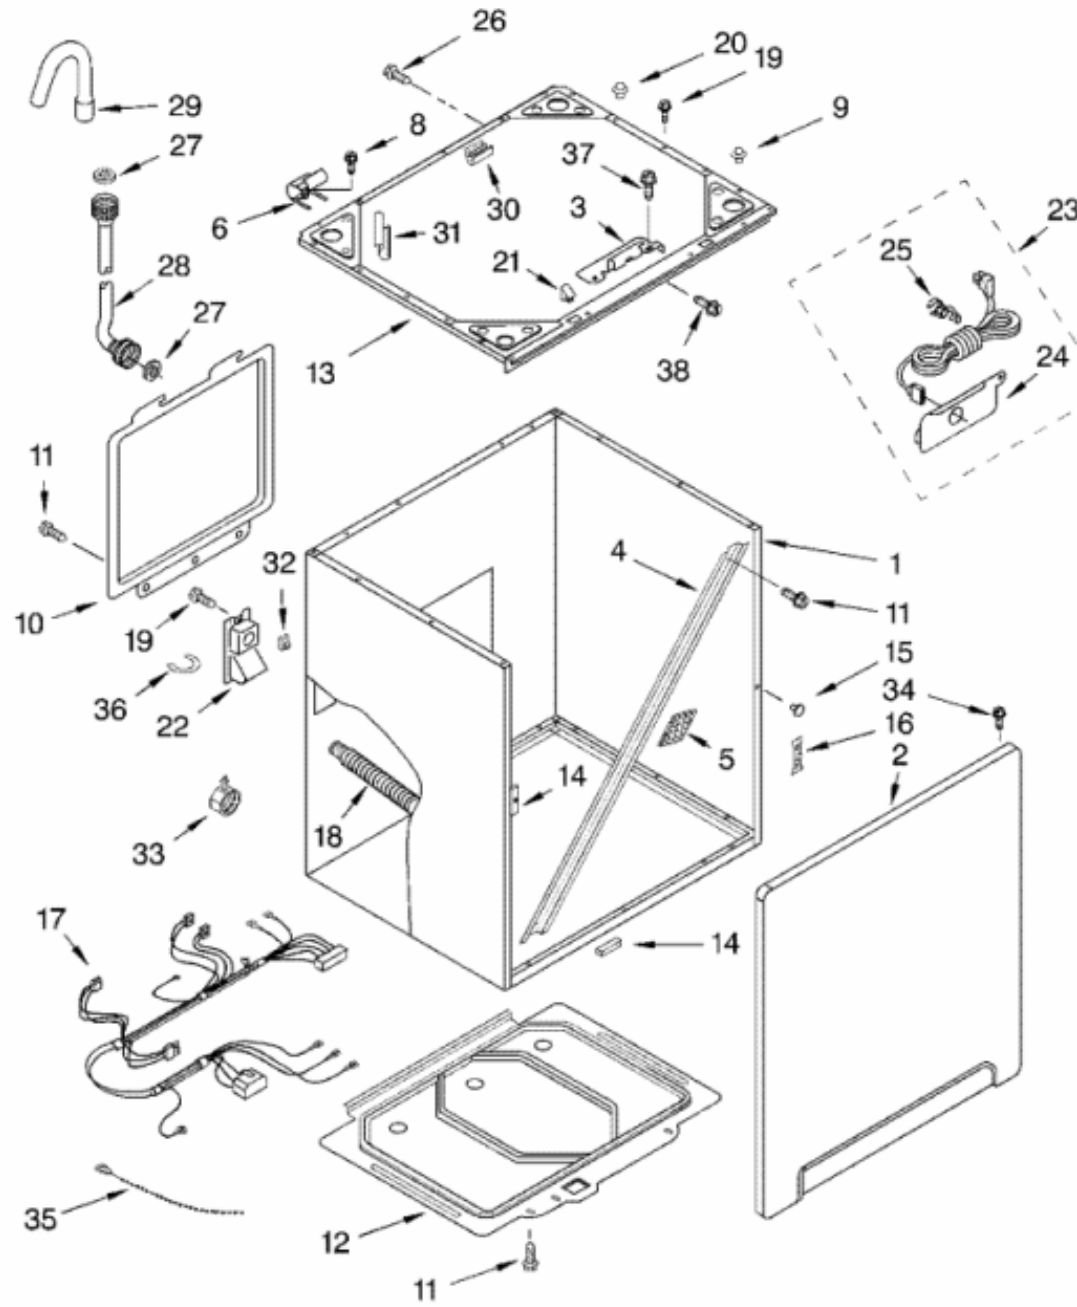

Denek

Benito Juárez 1500 Fracc. Zitoón, Guadalupe N.L.
Tels: 83-37-79-99 y 49 Sin costo: 01-800-872-79-99
Fax: 01-800-872-16-11 Sin costo: 01-800-87-16-10
www.denek.com e-mail: ventas@denek.com

WHIRLPOOL

LAVADORA

GVW9959KLO

GABINETE Y CUADRO

Denek

Benito Juárez 1500 Fracc. Zitoón, Guadalupe N.L.
Tels: 83-37-79-99 y 49 Sin costo: 01-800-872-79-99
Fax: 01-800-872-16-11 Sin costo: 01-800-87-16-10
www.denek.com e-mail: ventas@denek.com

WHIRLPOOL

LAVADORA

GVW9959KLO

GABINETE Y CUADRO

NUMERO	N. DE PARTE	DESCRIPCION
1	3954709	Cabinet (Biscuit)
1	8054490	Cabinet (White)
1	8522247	Cabinet (Pewter)
2	8522246	Panel, Front (Pewter)
2	8318240	Panel, Front (White)
2	8318242	Panel, Front (Biscuit)
3	8526005	Bracket, Top Lock
4	8283274	Brace, Cabinet (Front)
5	8283273	Damper, Brace
6	8519823	Hinge, Top to Panel
8	3400085	Screw, 10-32 x 1/2
9	8518891	Rivet
10	8518896	Panel, Back
11	357640	Screw, 10-16 x 5/8
12	8283364	Pan, Bottom
13	8054500	Frame, Cabinet
14	8300022	Switch, Motor (2)
15	8283353	Spacer, Cabinet
16	8283335	Clip, Front Panel
17	8299814	Harness, Lower (Includes No. 30)
18	9724100	Hose, Drain
19	8281159	Screw, 8-18 x 3/8
20	8271831	Spacer
21	8318449	Lock, Top (Front)
22	9724106	Retainer, Drain Hose (Storage)
23	8310666	Power Cord Assembly
24	8283348	Cover, Harness
25	8054328	Strain Relief
26	693995	Screw, 8-18 x 3/8