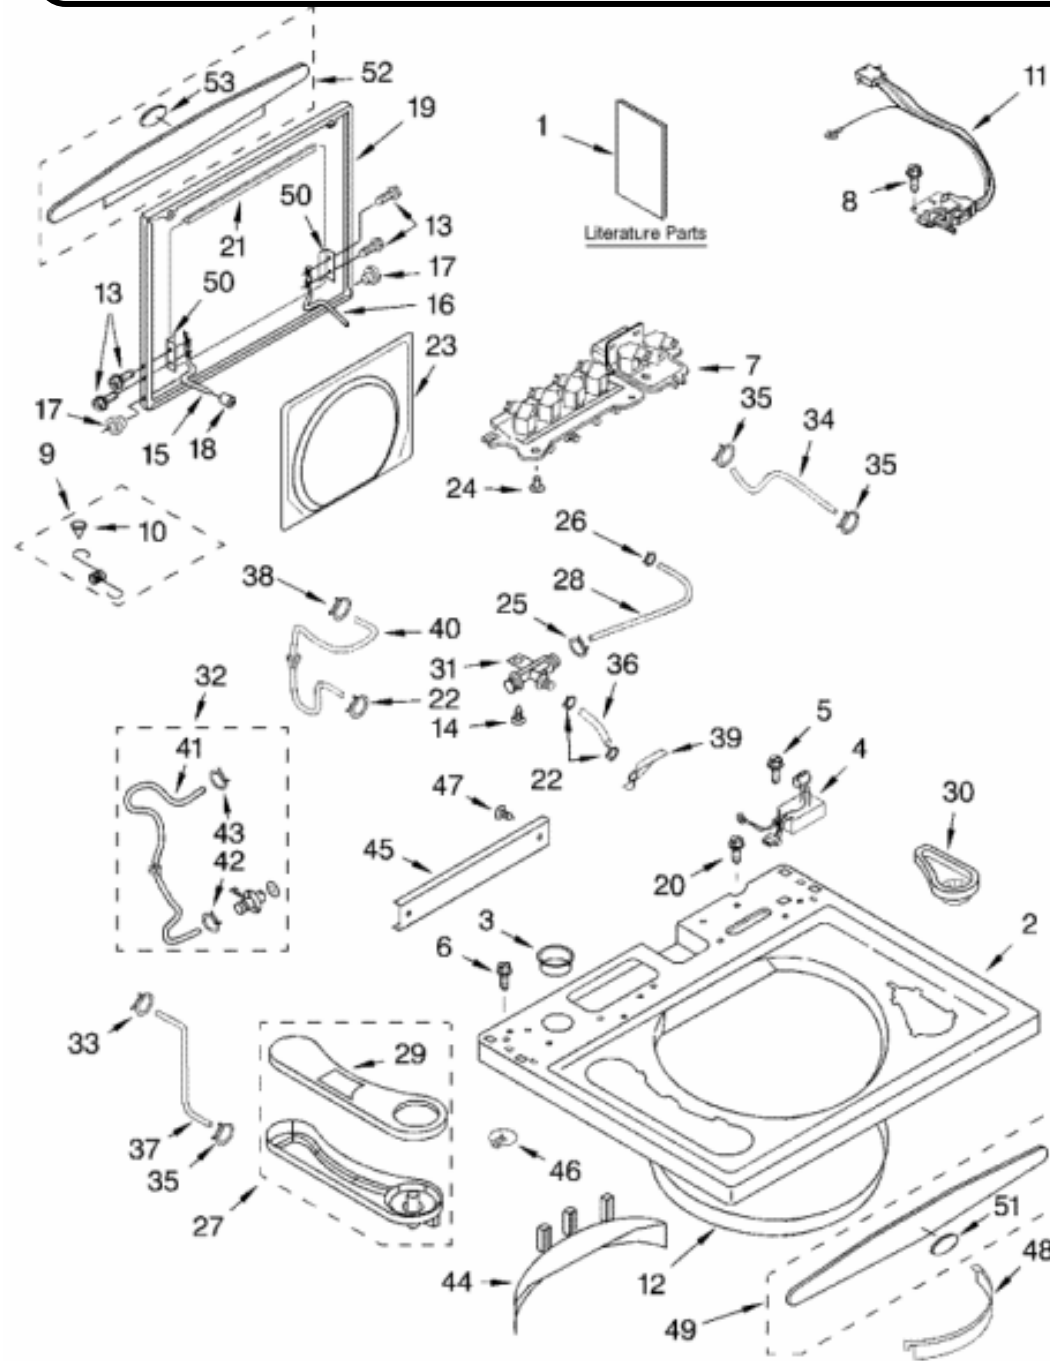

Denek

Benito Juárez 1500 Fracc. Zitoón, Guadalupe N.L.
Tels: 83-37-79-99 y 49 Sin costo: 01-800-872-79-99
Fax: 01-800-872-16-11 Sin costo: 01-800-87-16-10
www.denek.com e-mail: ventas@denek.com

WHIRLPOOL

LAVADORA

GVW9959KL0

TAPA

Denek

Benito Juárez 1500 Fracc. Zitoón, Guadalupe N.L.
Tels: 83-37-79-99 y 49 Sin costo: 01-800-872-79-99
Fax: 01-800-872-16-11 Sin costo: 01-800-87-16-10
www.denek.com e-mail: ventas@denek.com

WHIRLPOOL

LAVADORA

GVW9959KLO

TAPA

NUMERO	N. DE PARTE	DESCRIPCION
2	8318131	Top (Biscuit)
2	8318130	Top (White)
2	8318132	Top (Pewter)
3	8300010	Bushing, Harness
4	8055146	Filter, Line
5	1166054	Screw, 8-18 x 5/8
6	3351614	Screw, 10-24 x 3/8
7	9724754	Valve, Water Inlet
8	3400611	Screw, Lid Switch
9	384463	Lid Spring (Includes No. 10)
10	54690	Plug, Button
11	8272124	Switch, Lid
12	8055191	Splash Shield Assembly
13	355274	Screw, Lid Hinge Mounting (4)
14	8282566	Clip, Pine Tree
15	8055257	Hinge, Lid (Left)
16	8055256	Hinge, Lid (Right)
17	8319539	Bearing, Lid Hinge (2)
18	19119	Bumper, Lid Hinge
19	8318136	Lid Assembly (Includes Items 13, 14, 15, 16, 21, 23, 52 & 53) (White)
19	8318137	Lid Assembly (Includes Items 13, 14, 15, 16, 21, 23, 52 & 53) (Biscuit)
19	8318138	Lid Assembly (Includes Items 13, 14, 15, 16, 21, 23, 52 & 53) (Pewter)
20	697776	Screw, 10-32 x 5/8
21	8054939	Seal, Lid (Gray)
21	8283532	Seal, Lid (Black)
22	371505	Clamp, Hose
23	8316688	Lid, Inner
24	8299698	Clip, Two Stage
25	370451	Clamp, Hose