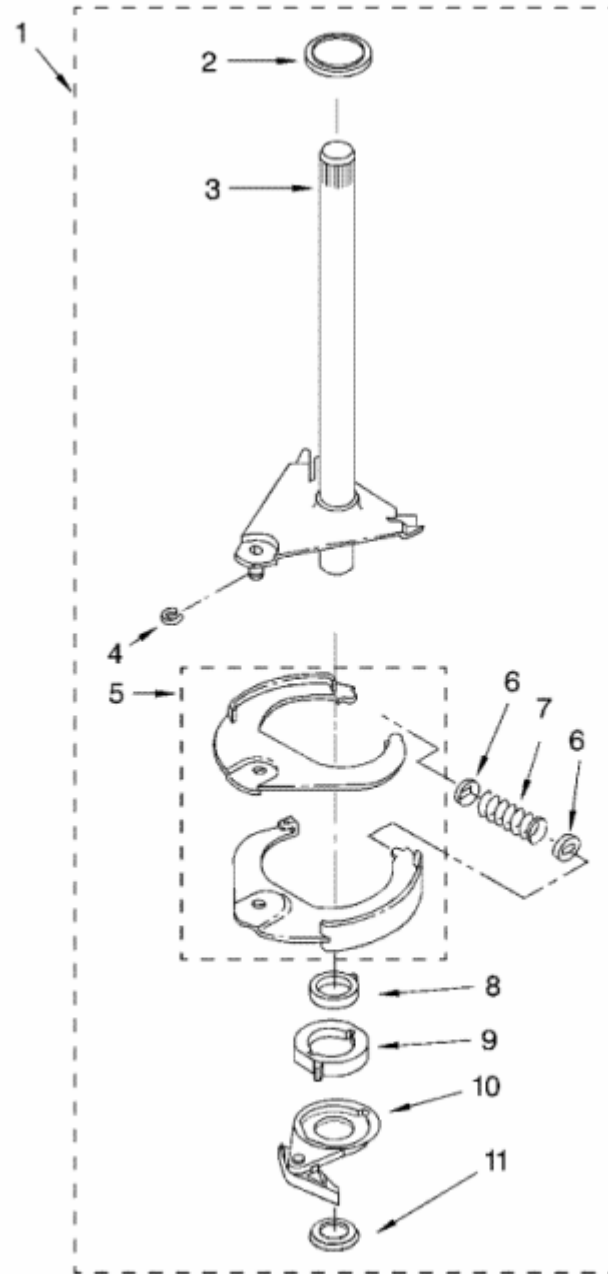

Denek

Benito Juárez 1500 Fracc. Zitoón, Guadalupe N.L.
Tels: 83-37-79-99 y 49 Sin costo: 01-800-872-79-99
Fax: 01-800-872-16-11 Sin costo: 01-800-87-16-10
www.denek.com e-mail: ventas@denek.com

WHIRLPOOL

LAVADORA

GVW9959KLO

FLECHA

Denek

Benito Juárez 1500 Fracc. Zitoón, Guadalupe N.L.
Tels: 83-37-79-99 y 49 Sin costo: 01-800-872-79-99
Fax: 01-800-872-16-11 Sin costo: 01-800-87-16-10
www.denek.com e-mail: ventas@denek.com

WHIRLPOOL

LAVADORA

GVW9959KLO

FLECHA

NUMERO	N. DE PARTE	DESCRIPCION
1	8271972	Tube Assembly (Complete)
2	9724189	Ring, Thrust
3	8318243	Tube, Spin
4	64035	Ring, Retaining
5	8271887	Shoe, Brake
6	8055260	Cap, Brake Spring (2)
7	8271969	Spring, Brake
8	8055314	Sleeve, Cam
9	8055263	Cam, Brake Release
10	8054992	Driver, Brake Cam
11	8282568	Bearing, Thrust (Upper)