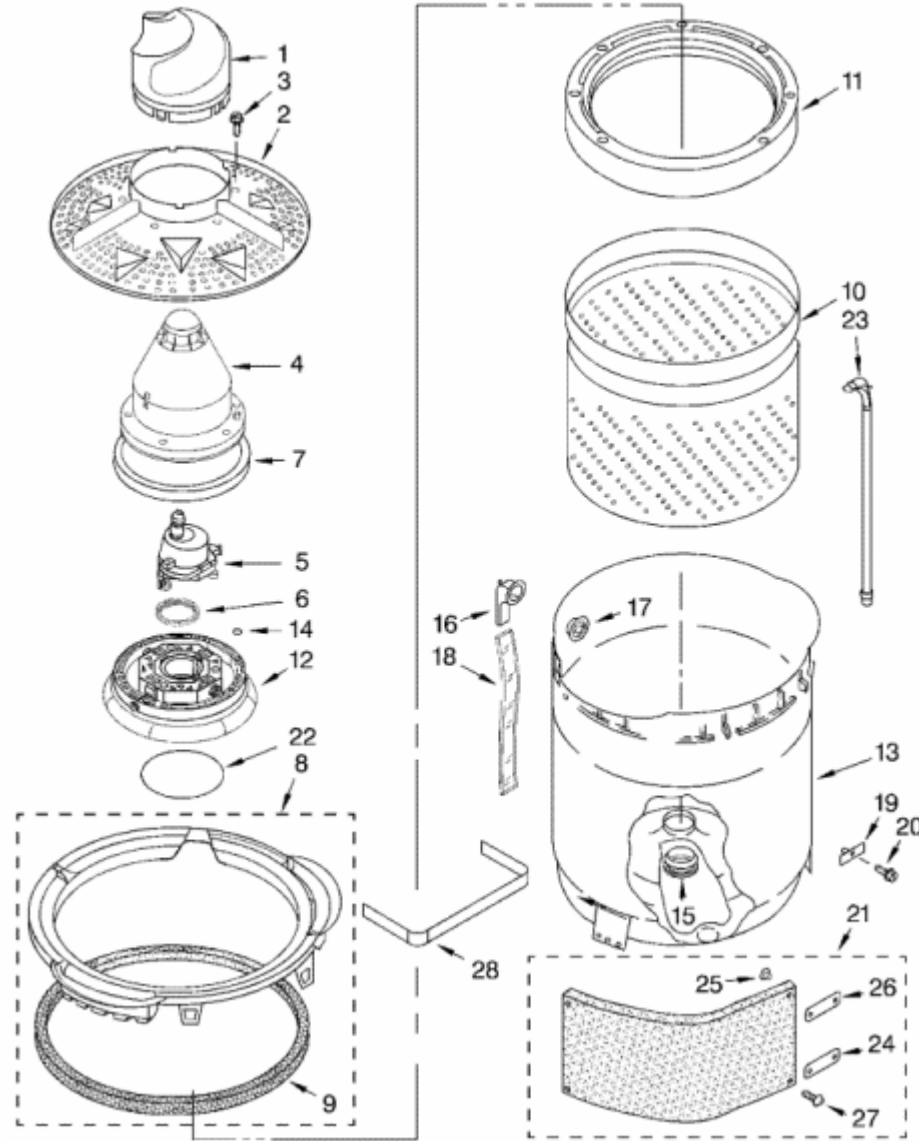

Denek

Benito Juárez 1500 Fracc. Zitoón, Guadalupe N.L.
Tels: 83-37-79-99 y 49 Sin costo: 01-800-872-79-99
Fax: 01-800-872-16-11 Sin costo: 01-800-87-16-10
www.denek.com e-mail: ventas@denek.com

WHIRLPOOL

LAVADORA

GVW9959KL0

TINAS

Denek

Benito Juárez 1500 Fracc. Zitoón, Guadalupe N.L.
Tels: 83-37-79-99 y 49 Sin costo: 01-800-872-79-99
Fax: 01-800-872-16-11 Sin costo: 01-800-87-16-10
www.denek.com e-mail: ventas@denek.com

WHIRLPOOL

LAVADORA

GVW9959KLO

TINAS

NUMERO	N. DE PARTE	DESCRIPCION
1	8315883	Dome, Washplate
2	8522194	Washplate (Outer)
3	8282519	Bolt
4	8299753	Washplate (Inner)
5	8519518	Leveler
6	8054758	Nut, Lock
7	8519203	Seal, Inner Washplate
8	8317383	Tub Ring Assembly
9	8054355	Seal, Tub Ring
10	8055048	Basket
11	9724323	Balance Ring
12	8272000	U-Joint
13	9724608	Tub
14	8312686	Washer
15	8055288	Gasket Centerpost
16	8283307	Tube, Overflow
17	8283308	Plug, Overflow
18	8055135	Bag, Overflow
19	9724609	Clip, Tub Retainer (4)
20	8281145	Screw
21	8055279	Absorber, Sound (Tub)
22	8312689	Seal, O-Ring (2.5 x 85 mm)
23	8054989	Tube, Water Recirculation
24	8055280	Strap, Absorber (Lower)
25	8055272	Clip, Absorber
26	8055273	Strap, Absorber (Upper)
27	3351189	Retainer, Push-In
28	8318231	Shield, Splash (Tub Ring)