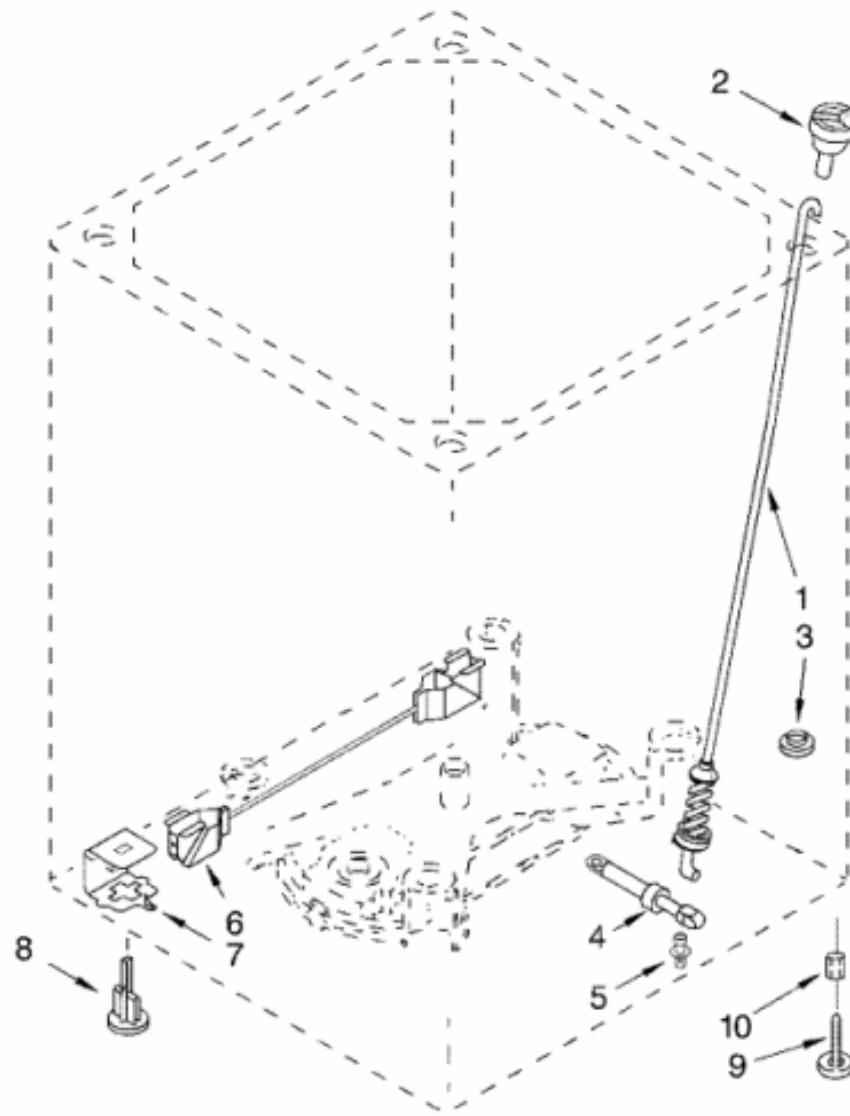

Denek

Benito Juárez 1500 Fracc. Zitoón, Guadalupe N.L.
Tels: 83-37-79-99 y 49 Sin costo: 01-800-872-79-99
Fax: 01-800-872-16-11 Sin costo: 01-800-87-16-10
www.denek.com e-mail: ventas@denek.com

WHIRLPOOL

LAVADORA

GVW9959KL0

SUSPENSION

Denek

Benito Juárez 1500 Fracc. Zitoón, Guadalupe N.L.
Tels: 83-37-79-99 y 49 Sin costo: 01-800-872-79-99
Fax: 01-800-872-16-11 Sin costo: 01-800-87-16-10
www.denek.com e-mail: ventas@denek.com

WHIRLPOOL

LAVADORA

GVW9959KLO

SUSPENSION

NUMERO	N. DE PARTE	DESCRIPCION
1	9723241	Damper Asm (4)
2	8055179	Ball, Suspension (Upper)
3	8054964	Socket, Suspension
4	9723335	Stabilizer, Suspension
5	8312710	Stud, Ball (2)
6	8271819	Link, Leveling
7	8054532	Clip, Leveling (2)
8	8054747	Foot, Rear (2)
9	8281198	Foot, Front (2)
10	3359452	Nut, 3/8-16 (2)