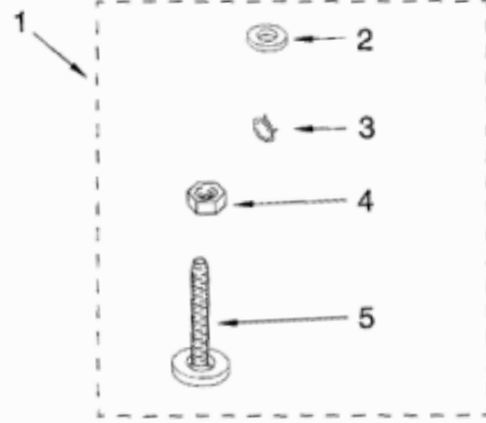

Denek

Benito Juárez 1500 Fracc. Zitoón, Guadalupe N.L.
Tels: 83-37-79-99 y 49 Sin costo: 01-800-872-79-99
Fax: 01-800-872-16-11 Sin costo: 01-800-87-16-10
www.denek.com e-mail: ventas@denek.com

WHIRLPOOL

LAVADORA

GVW9959KLO

PIEZAS OPCIONALES

OPTIONAL PARTS (NOT INCLUDED)

Denek

Benito Juárez 1500 Fracc. Zitoón, Guadalupe N.L.
Tels: 83-37-79-99 y 49 Sin costo: 01-800-872-79-99
Fax: 01-800-872-16-11 Sin costo: 01-800-87-16-10
www.denek.com e-mail: ventas@denek.com

WHIRLPOOL

LAVADORA

GVW9959KLO

PIEZAS OPCIONALES

NUMERO	N. DE PARTE	DESCRIPCION
1	8318249	Miscellaneous Parts Bag
2	3976300	Washer, Inlet Hose (1-1/16 x 5/8) (4)
3	9724931	Clamp, Hose
4	3359452	Nut, 3/8-16
5	350938	Primer, Gray
5	4392900	Biscuit (Uncut)
5	4392901	Biscuit
5	4396175	Pewter
5	72017	White
5	350930	White
5	384496	Coupling, Hose
5	4392899	Biscuit
5	4396174	Pewter
5	799344	White (Uncut)
5	8281198	Foot
5	285208	Lubricant (Use Only in Brake Shoe Assembly On Roller and Pin)
5	285834	Siphon Break
5	285835	Hose Connector
5	285195	Sealer, Gasket (.20 Fl. Oz.) (6 ml)