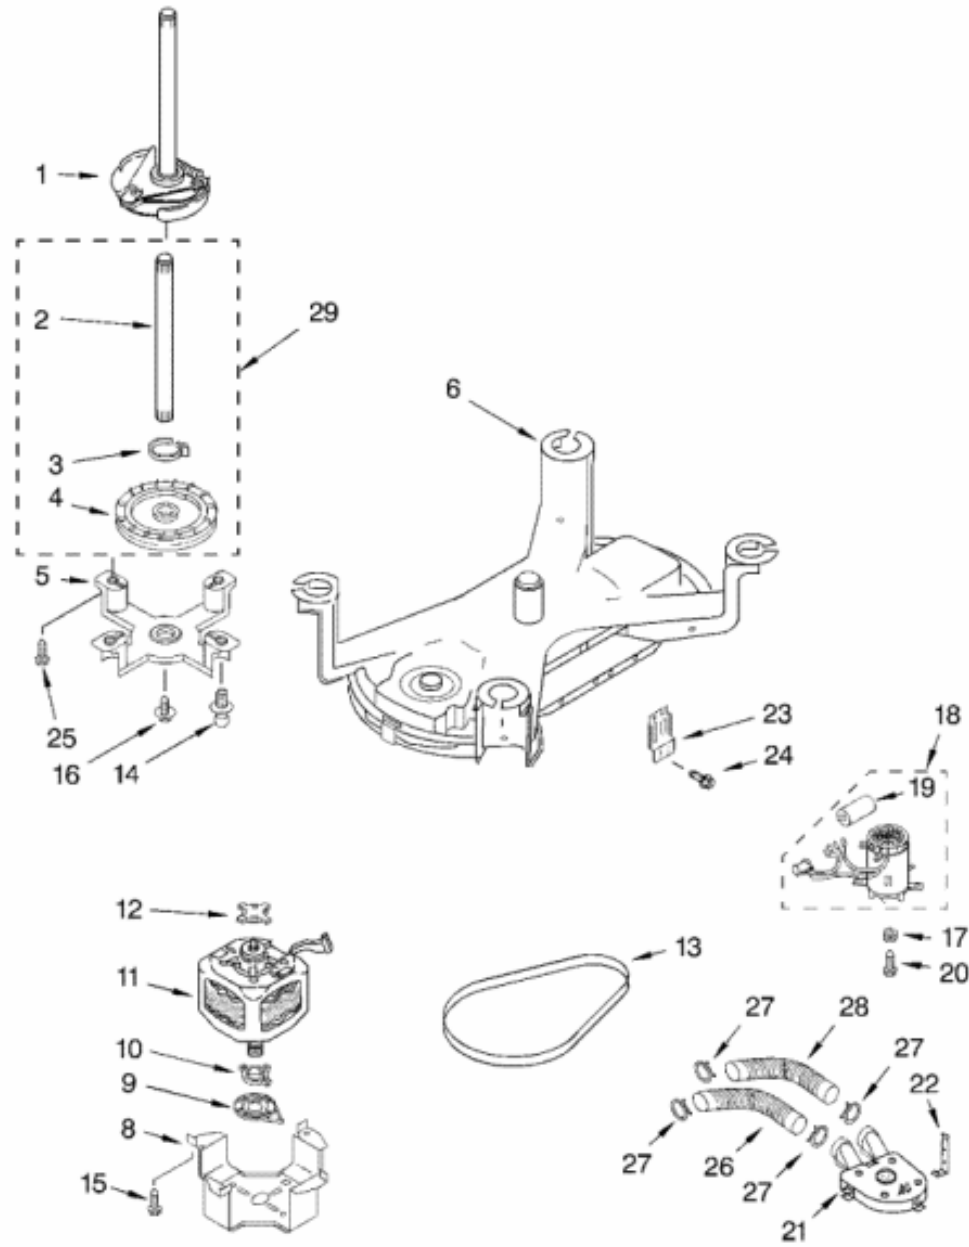

Denek

Benito Juárez 1500 Fracc. Zitoón, Guadalupe N.L.
Tels: 83-37-79-99 y 49 Sin costo: 01-800-872-79-99
Fax: 01-800-872-16-11 Sin costo: 01-800-87-16-10
www.denek.com e-mail: ventas@denek.com

WHIRLPOOL

LAVADORA

GVW9959KLO

FRENO, MOTOR Y BOMBA

Denek

Benito Juárez 1500 Fracc. Zitoón, Guadalupe N.L.
Tels: 83-37-79-99 y 49 Sin costo: 01-800-872-79-99
Fax: 01-800-872-16-11 Sin costo: 01-800-87-16-10
www.denek.com e-mail: ventas@denek.com

WHIRLPOOL

LAVADORA

GVW9959KL0

FRENO, MOTOR Y BOMBA

NUMERO	N. DE PARTE	DESCRIPCION
1	8271972	Brake & Drive Tube (Complete)
2	8055094	Shaft, Washplate
3	8055224	Spring Assembly (Shift)
4	8282498	Pulley, Drive
5	8055091	Bearing Plate, Lower Drive
6	8054942	Support, Tub
8	8283349	Plate, Motor
9	8054912	Socket, Isolator
10	8054996	Isolator, Motor (Lower)
11	9724551	Motor, Main Drive
12	8054913	Isolator, Motor (Upper)
13	9724037	Belt, Drive
14	8272127	Stud, Ball (2)
15	3400214	Screw
16	8055225	Screw, 1/4 x 3/4
17	8283536	Isolator, Pump Motor (3)
18	8054968	Motor, Pump (Includes No. 19)
19	9724548	Capacitor, Pump Motor
20	3400206	Screw
21	8527633	Pump (Complete)
22	8054967	Retainer, Pump (2)
23	9725000	Bracket, Motor Connector
24	3390631	Screw, 10-16 x 3/8
25	3400215	Screw
26	8054944	Hose, Tub to Pump (Inner)
27	371504	Clamp, Hose (4)
28	8054988	Hose, Tub to Pump (Outer)
29	8055089	Pulley Assembly- Drive (Complete)