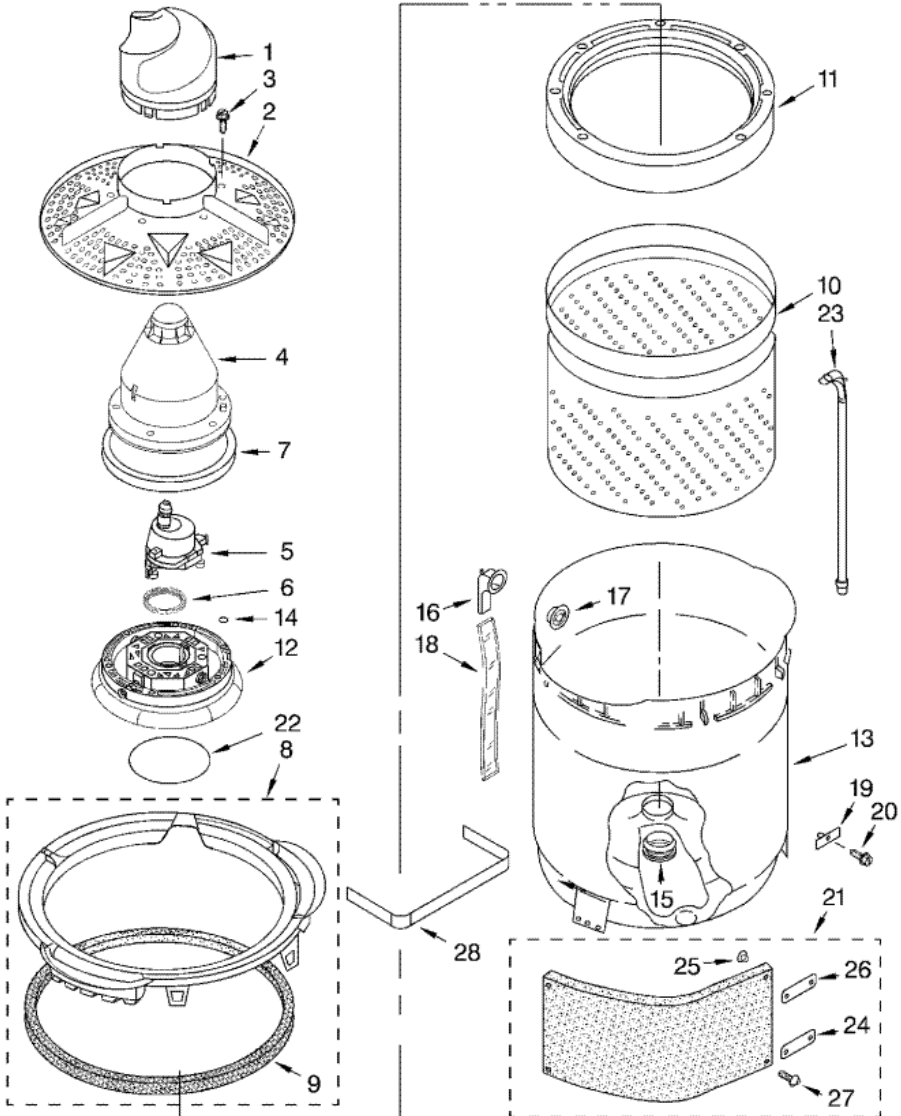

30	8310651	CLIP, HARNESS (3) (S/P)
31	8528279	GUSSET, HARNESS (S/P)
32	692400	NUT, PUSH-IN (S/P)
33	9724675	CLIP, DRAIN HOSE (S/P)
34	3400891	SCREW, 8-18 X 1/2 (S/P)
35	3347868	CABLE TIE (BEADED) (S/P)
36	8318208	RETAINER, DRAIN HOSE (S/P)
37	8281212	SCREW, 8-18 X 3/8 (S/P)
38	3400811	SCREW, 8-18 X 1.187 (S/P)
39	660628	CLAMP, HOSE (S/P)

GVW9959KL1 TINA