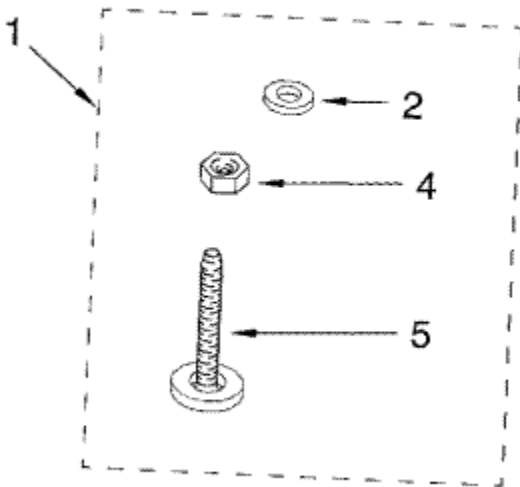

GVW9959KL1 SUSPENSION

GVW9959KL1 SUSPENSION

1	285916	DAMPER ASM (4) (S/P)
2	8055179	BALL, SUSPENSION (UPPER) (S/P)
3	8054964	SOCKET, SUSPENSION (S/P)
4	9723335	STABILIZER, SUSPENSION (S/P)
5	8312710	STUD, BALL (2) (S/P)
6	8271819	LINK, LEVELING (S/P)
7	8054532	CLIP, LEVELING (2) (S/P)
8	8054747	FOOT, REAR (2) (S/P)
9	8281198	FOOT, FRONT (2) (S/P)
10	3359452	NUT, 3/8-16 (2) (S/P)

GVW9959KL1 FLECHA HUECA

GVW9959KL1 FLECHA HUECA

1	8271972	TUBE ASSEMBLY (COMPLETE) (S/P)
2	9724189	RING, THRUST (S/P)
3	8318243	TUBE, SPIN (S/P)
4	64035	RING, RETAINING (S/P)
5	8271887	SHOE, BRAKE (S/P)
6	8055260	CAP, BRAKE SPRING (2) (S/P)
7	8271969	SPRING, BRAKE (S/P)
8	8055314	SLEEVE, CAM (S/P)
9	8546463	CAM, BRAKE RELEASE (S/P)
10	8054992	DRIVER, BRAKE CAM (S/P)
11	8282568	BEARING, THRUST (UPPER) (S/P)

1	8529946	MISCELLANEOUS PARTS BAG (S/P)
2	16123	WASHER, INLET HOSE (1-1/16 X 5/8) (4) (S/P)
4	3359452	NUT, 3/8-16 (S/P)
5	8281198	FOOT (S/P)