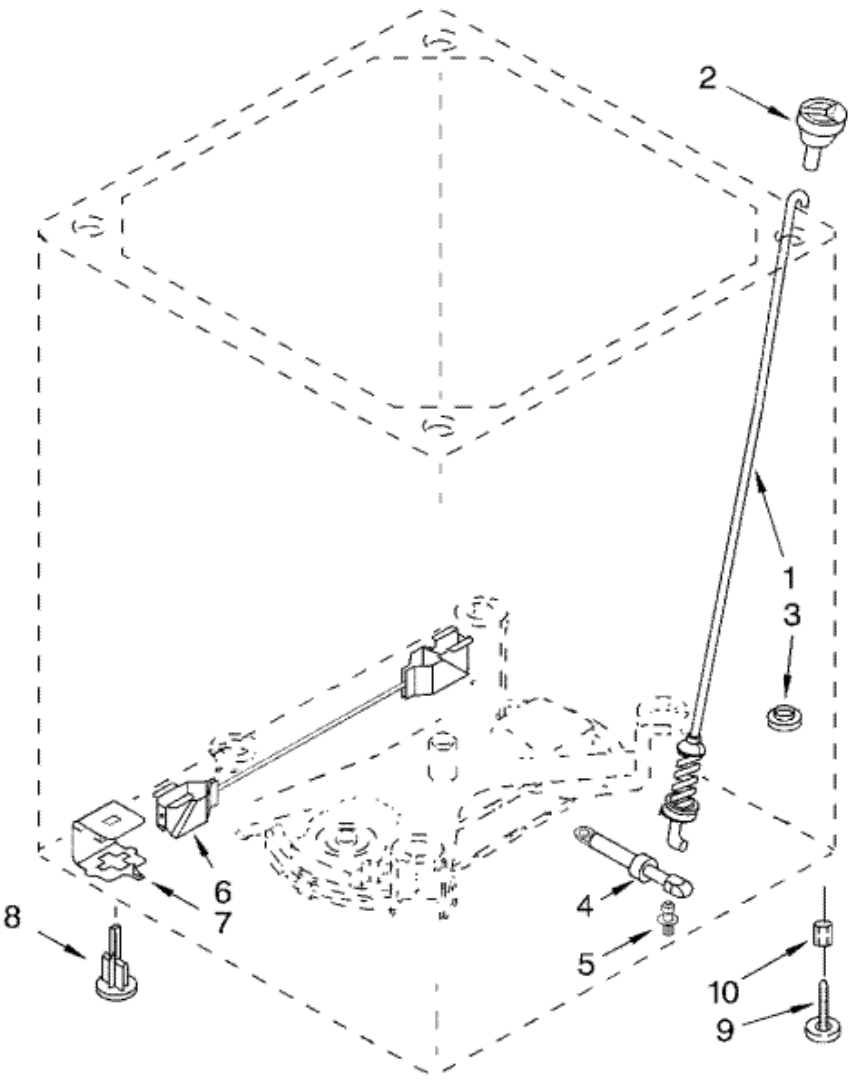

GVW9959KL1 SUSPENSION