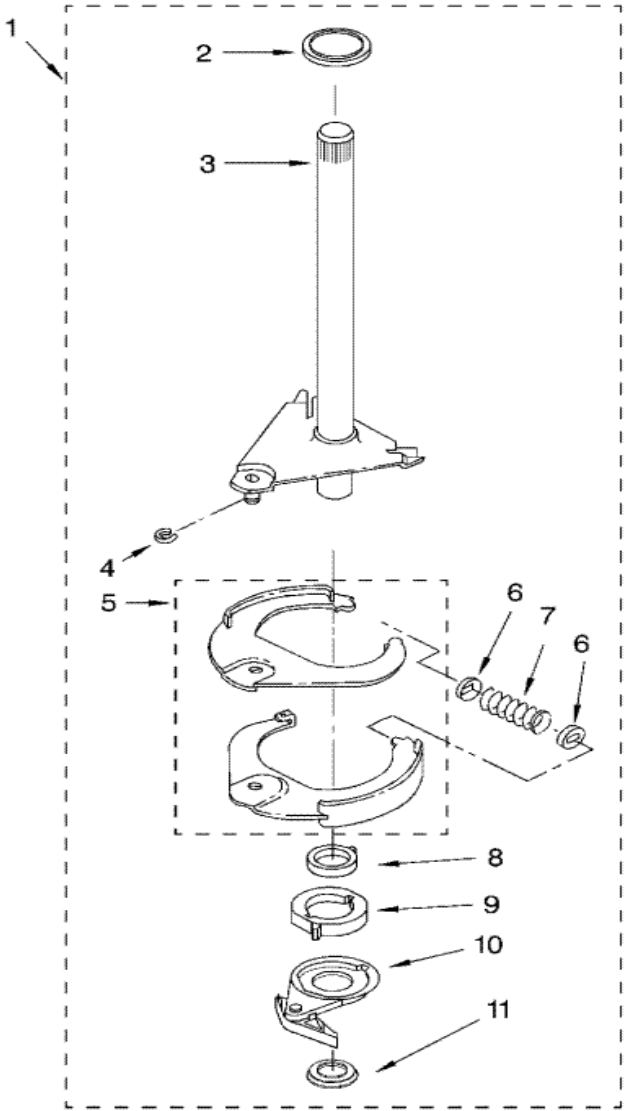

Distribuidor Autorizado

SurteRápido.com

Venta de Refacciones
Electrodomesticas

GVW9959KL1 TABLERO

GVW9959KL1 TABLERO

1	3428971	SCREW, 10-24 X 3/8 (S/P)
3	304231	SCREW, 8-16 X 1/2 (S/P)
4	8299690	BRACKET, CONTROL (S/P)
5	8541034	CONTROL, MOTOR (ELECTRONIC)
6	353244	HOSE, PRESSURE SWITCH (2)
7	8299684	CAP, END (L.H.) (BISCUIT) (S/P)
7	8299683	CAP, END (L.H.) (WHITE) (S/P)
7	8299685	CAP, END (L.H.) (PEWTER) (S/P)
8	8054766	SWITCH, PRESSURE (S/P)
9	8563810	PANEL, CONSOLE (PEWTER) (S/P)
9	8563809	PANEL, CONSOLE (PEARL) (S/P)
10	8299688	CAP, END (R.H.) (PEWTER) (S/P)
10	8299687	CAP, END (R.H.) (BISCUIT) (S/P)
10	8299686	CAP, END (R.H.) (WHITE) (S/P)
11	8557336	CONTROL, MACHINE (ELECTRONIC)
12	1166054	SCREW (S/P)
14	8529923	HARNESS, WIRING (S/P)
15	8299987	PANEL, REAR (CONSOLE) (S/P)
16	693995	SCREW (S/P)
18	8055297	DESCONTINUADO

GVW9959KL1 SUSPENSION

GVW9959KL1 SUSPENSION

1	285916	DAMPER ASM (4) (S/P)
2	8055179	BALL, SUSPENSION (UPPER) (S/P)
3	8054964	SOCKET, SUSPENSION (S/P)
4	9723335	STABILIZER, SUSPENSION (S/P)
5	8312710	STUD, BALL (2) (S/P)
6	8271819	LINK, LEVELING (S/P)
7	8054532	CLIP, LEVELING (2) (S/P)
8	8054747	FOOT, REAR (2) (S/P)
9	8281198	FOOT, FRONT (2) (S/P)
10	3359452	NUT, 3/8-16 (2) (S/P)

GVW9959KL1 FLECHA HUECA

GVW9959KL1 FLECHA HUECA

1	8271972	TUBE ASSEMBLY (COMPLETE) (S/P)
2	9724189	RING, THRUST (S/P)
3	8318243	TUBE, SPIN (S/P)
4	64035	RING, RETAINING (S/P)
5	8271887	SHOE, BRAKE (S/P)
6	8055260	CAP, BRAKE SPRING (2) (S/P)
7	8271969	SPRING, BRAKE (S/P)
8	8055314	SLEEVE, CAM (S/P)
9	8546463	CAM, BRAKE RELEASE (S/P)
10	8054992	DRIVER, BRAKE CAM (S/P)
11	8282568	BEARING, THRUST (UPPER) (S/P)

1	8529946	MISCELLANEOUS PARTS BAG (S/P)
2	16123	WASHER, INLET HOSE (1-1/16 X 5/8) (4) (S/P)
4	3359452	NUT, 3/8-16 (S/P)
5	8281198	FOOT (S/P)