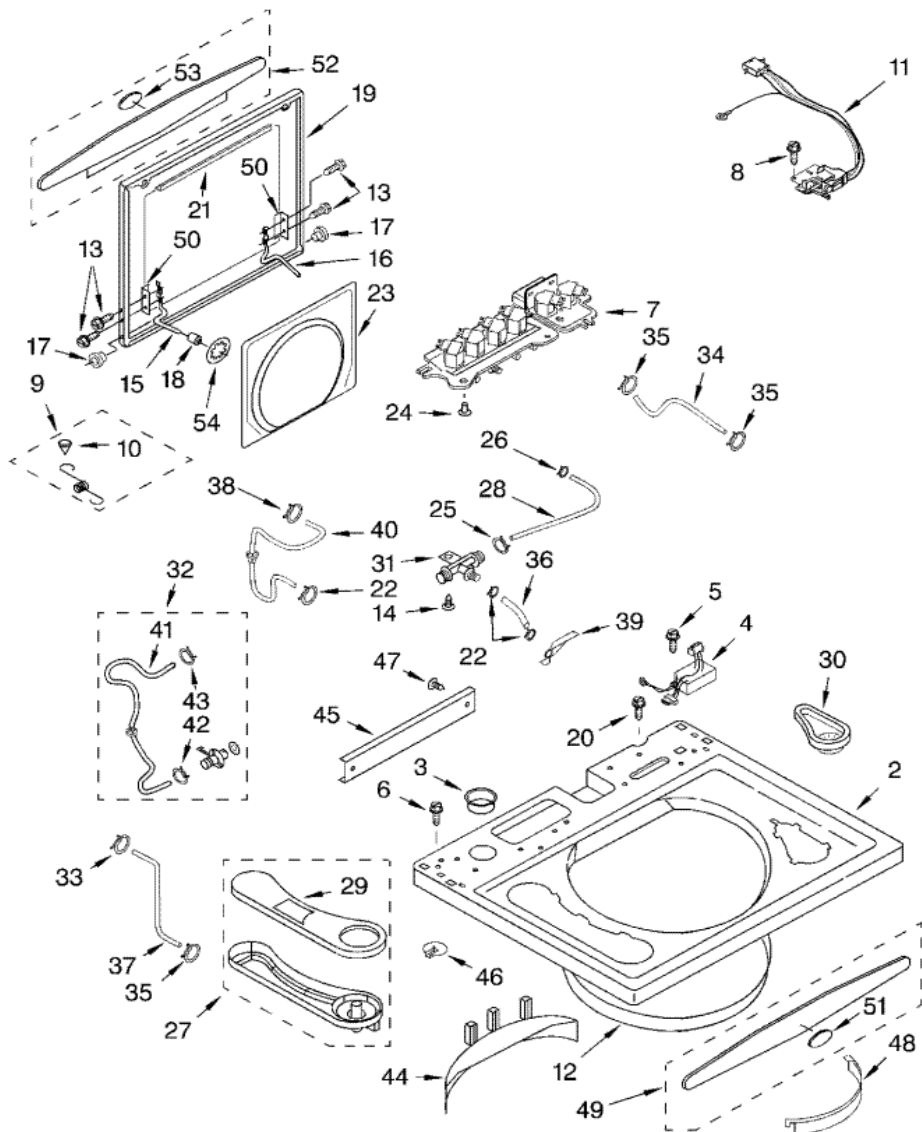

Distribuidor Autorizado

SurteRápido.com

Venta de Refacciones
Electrodomesticas

GVW9959KL1 CUBIERTA