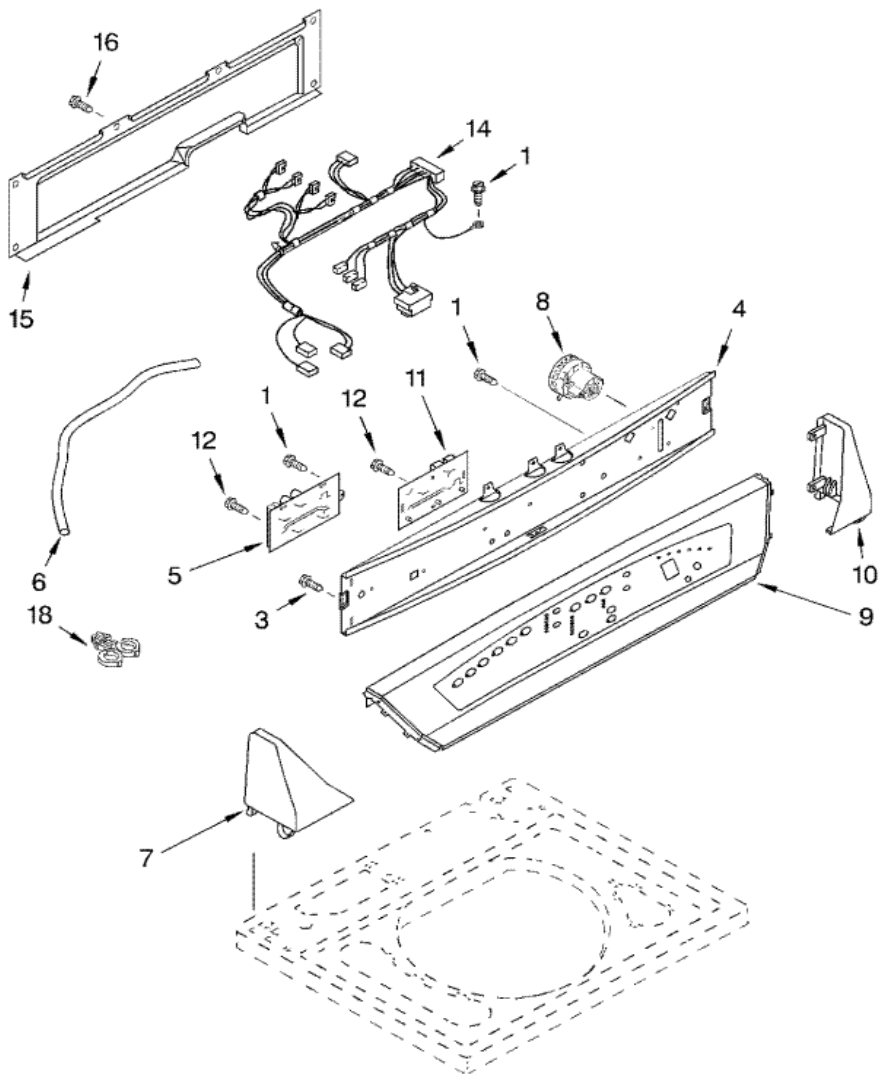

GVW9959KL1 TINA

GVW9959KL1 TINA

1	285908	DOME, WASHPLATE
2	285911	WASHPLATE (OUTER)
3	8282519	BOLT (S/P)
4	285927	WASHPLATE (INNER) (S/P)
5	285910	LEVELER (S/P)
6	8520855	NUT, LOCK (S/P)
7	8519203	SEAL, INNER WASHPLATE (S/P)
8	280226	TUB RING ASSEMBLY (S/P)
9	8054355	SEAL, TUB RING (S/P)
10	285913	BASKET (S/P)
11	9724323	BALANCE RING (S/P)
12	285927	U-JOINT (S/P)
13	8529943	TUB (S/P)
14	285842	WASHER (S/P)
15	8055288	GASKET CENTERPOST (S/P)
16	8283307	TUBE, OVERFLOW (S/P)
17	8283308	PLUG, OVERFLOW (S/P)
18	8055135	BAG, OVERFLOW (S/P)
19	9724609	CLIP, TUB RETAINER (4) (S/P)
20	8281145	SCREW (S/P)
21	8541606	ABSORBER, SOUND (TUB) (S/P)
22	285842	SEAL, O-RING (2.5 X 85 MM) (S/P)
23	8054989	TUBE, WATER RECIRCULATION (S/P)
24	8055280	STRAP, ABSORBER (LOWER) (S/P)
25	8055272	CLIP, ABSORBER (S/P)
26	8055273	STRAP, ABSORBER (UPPER) (S/P)
27	3351189	RETAINER, PUSH-IN (S/P)
28	8318231	SHIELD, SPLASH (TUB RING) (S/P)

Distribuidor Autorizado

SurteRápido.com

Venta de Refacciones
Electrodomesticas

GVW9959KL1 TABLERO

GVW9959KL1 TABLERO

1	3428971	SCREW, 10-24 X 3/8 (S/P)
3	304231	SCREW, 8-16 X 1/2 (S/P)
4	8299690	BRACKET, CONTROL (S/P)
5	8541034	CONTROL, MOTOR (ELECTRONIC)
6	353244	HOSE, PRESSURE SWITCH (2)
7	8299684	CAP, END (L.H.) (BISCUIT) (S/P)
7	8299683	CAP, END (L.H.) (WHITE) (S/P)
7	8299685	CAP, END (L.H.) (PEWTER) (S/P)
8	8054766	SWITCH, PRESSURE (S/P)
9	8563810	PANEL, CONSOLE (PEWTER) (S/P)
9	8563809	PANEL, CONSOLE (PEARL) (S/P)
10	8299688	CAP, END (R.H.) (PEWTER) (S/P)
10	8299687	CAP, END (R.H.) (BISCUIT) (S/P)
10	8299686	CAP, END (R.H.) (WHITE) (S/P)
11	8557336	CONTROL, MACHINE (ELECTRONIC)
12	1166054	SCREW (S/P)
14	8529923	HARNESS, WIRING (S/P)
15	8299987	PANEL, REAR (CONSOLE) (S/P)
16	693995	SCREW (S/P)
18	8055297	DESCONTINUADO