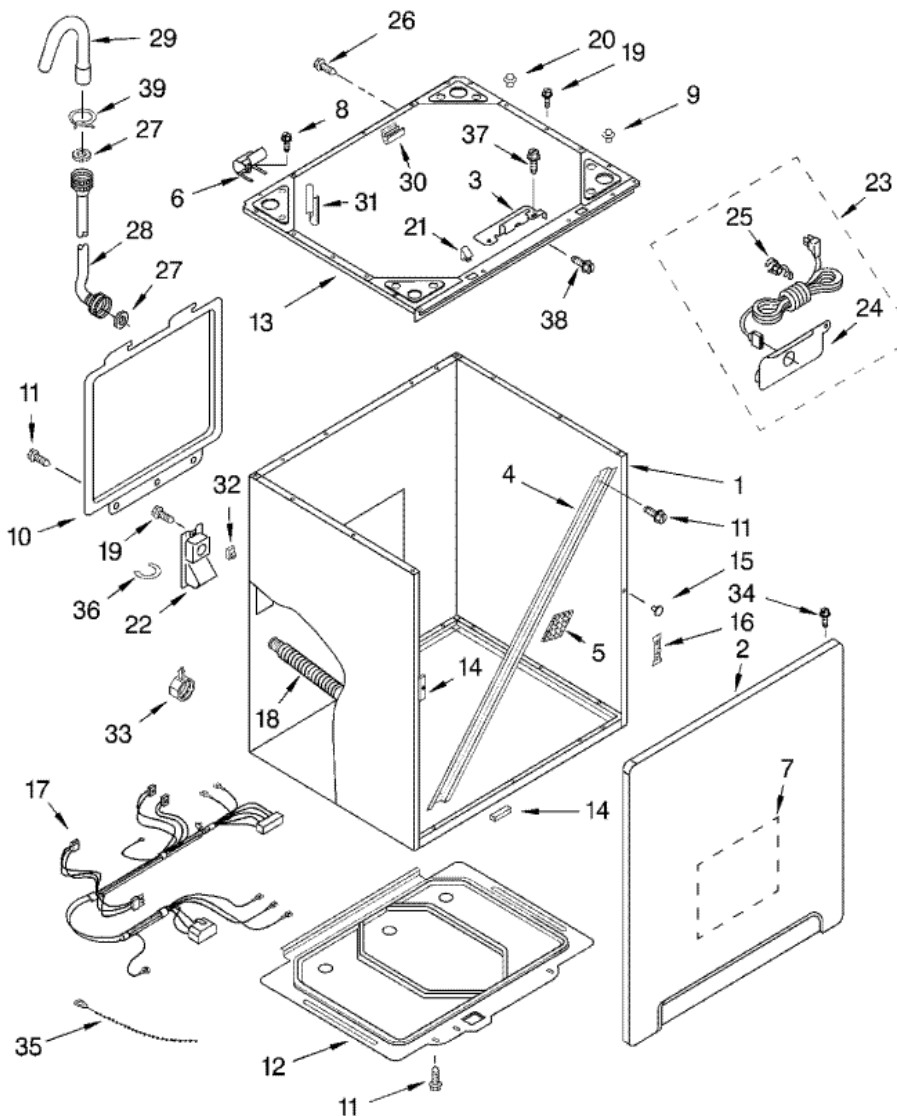

30	8571812	DISPENSER, DETERGENT (S/P)
31	8055168	VENTURI (S/P)
32	8542373	NOZZLE ASSEMBLY (BLEACH) (S/P)
33	9724997	CLAMP, HOSE (S/P)
34	8054367	HOSE, DETERGENT (S/P)
35	8055019	CLAMP, HOSE (S/P)
36	8538442	HOSE, VENTURI TO BLEACH (S/P)
37	8054365	HOSE, FABRIC SOFTENER (S/P)
38	9724996	CLAMP, HOSE (S/P)
39	8271943	RESTRAINT (S/P)
40	8316761	HOSE, FRESH RINSE (S/P)
41	8316762	HOSE, TUB TO VENTURI (S/P)
42	301958	CLAMP, HOSE (S/P)
43	370450	CLAMP, HOSE (S/P)
44	8529937	SHIELD, SPLASH (S/P)
45	8318189	SHIELD, PROBE (S/P)
46	8519201	SHIELD, GROUND SCREW (S/P)
47	8280537	RIVET (S/P)
48	8529937	SHIELD, TERTIARY (S/P)
49	8527686	MEDALLION ASSEMBLY (SAGE) (S/P)
49	8527687	MEDALLION ASSEMBLY (PEWTER) (S/P)
50	21097	PAD, LID HINGE (2) (S/P)
51	8316751	MEDALLION INSERT (S/P)
52	8520850	HANDLE, LID (SAGE) (S/P)
52	8520851	HANDLE, LID (PEWTER) (S/P)
53	8519764	INSERT, HANDLE (S/P)
54	8532031	PALNUT (S/P)

Distribuidor Autorizado

SurteRápido.com

Venta de Refacciones
Electrodomesticas

GVW9959KL1 GABINETE