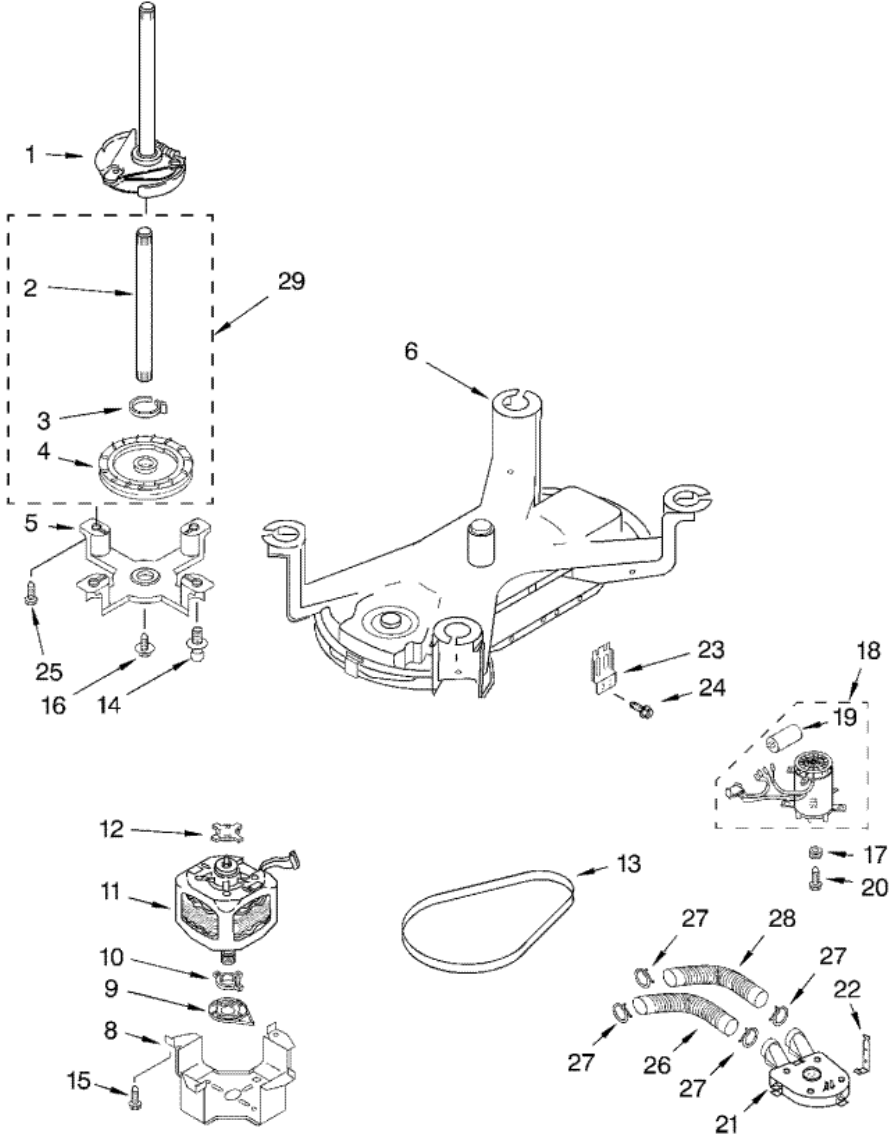

GVW9959KL1 MOTOR