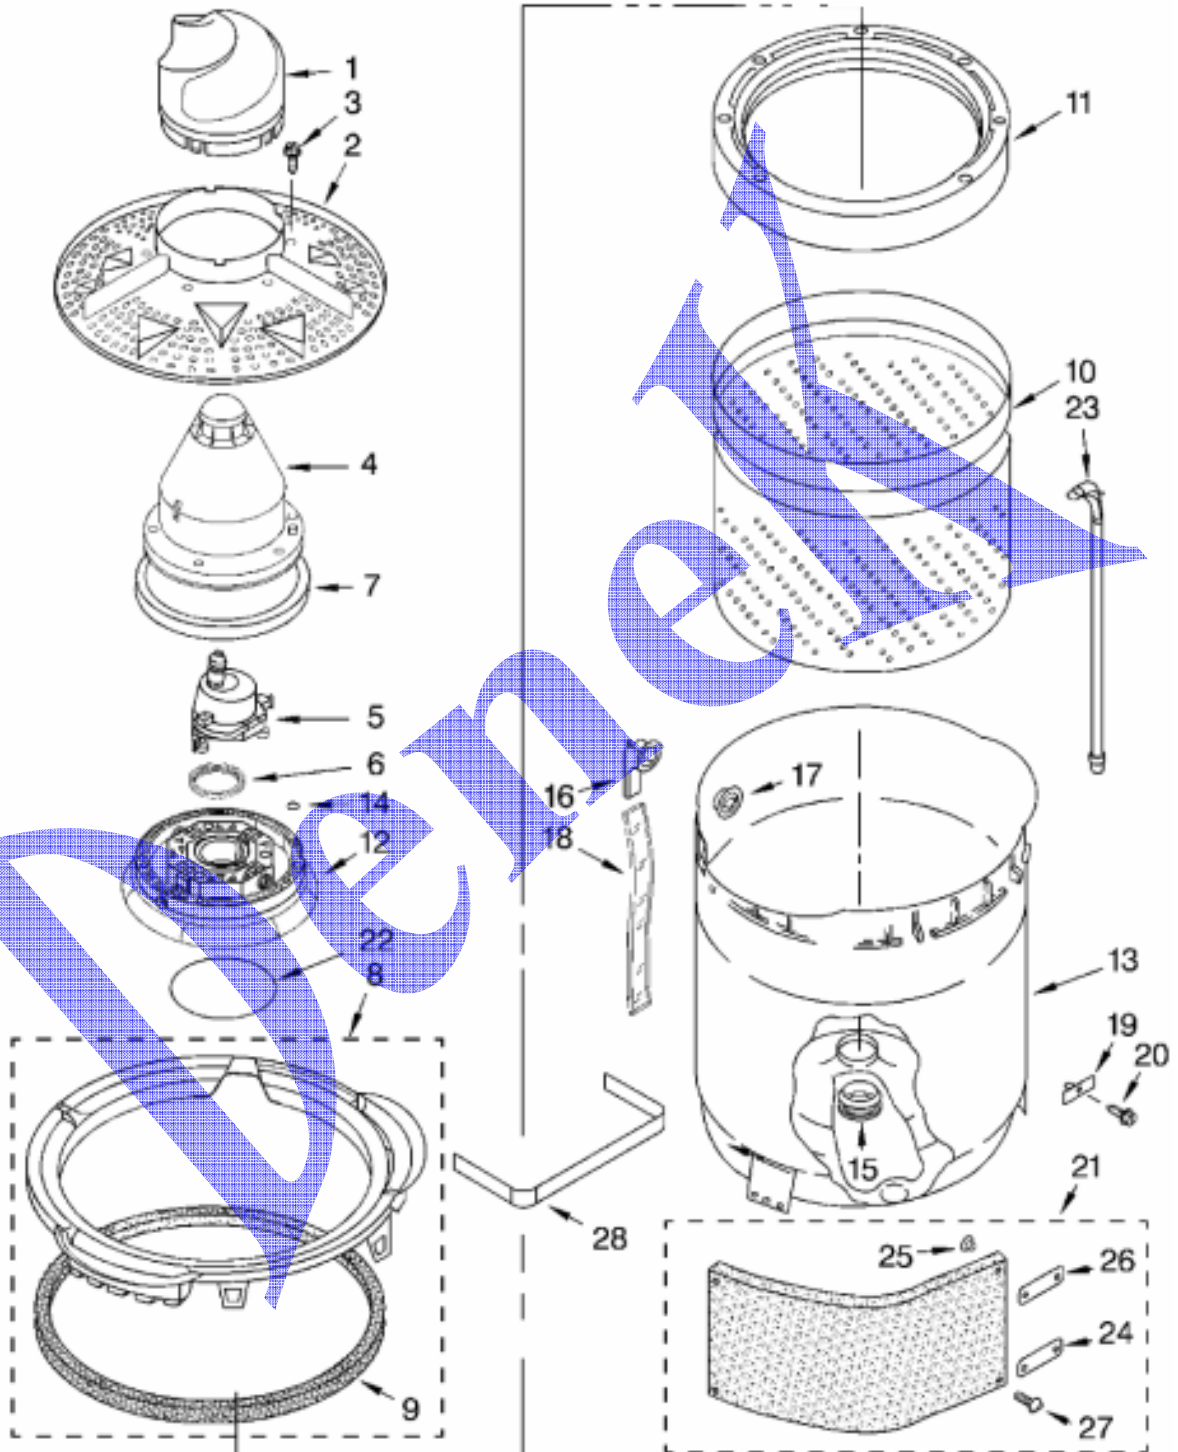

W.P. LAVADORA MODEL. GVW9959KQ1

TINAS

W.P. LAVADORA MODEL. GVW9959KQ1

TINAS

NUMERO	N. DE PARTE	DESCRIPCION
1	8315883	Dome, Washplate
2	8522194	Washplate (Outer)
3	8282519	Bolt
4	8299753	Washplate (Inner)
5	8519518	Leveler
6	8520855	Nut, Lock
7	8519203	Seal, Inner Washplate
8	8317383	Tub Ring Assembly
9	8054355	Seal, Tub Ring
10	8529754	Basket
11	9724323	Balance Ring
12	8272000	U-Joint
13	8529943	Tub
14	285842	Washer
15	8055288	Gasket Centerpost
16	8283307	Tube, Overflow
17	8283308	Plug, Overflow
18	8055135	Bag, Overflow
19	9724609	Clip, Tub Retainer (4)
20	8281145	Screw
21	8541606	Absorber, Sound (Tub)
22	285842	Seal, O-Ring (2.5 x 85 mm)
23	8054989	Tube, Water Recirculation
24	8055280	Strap, Absorber (Lower)
25	8055272	Clip, Absorber
26	8055273	Strap, Absorber (Upper)
27	3351189	Retainer, Push-In
28	8318231	Shield, Splash (Tub Ring)