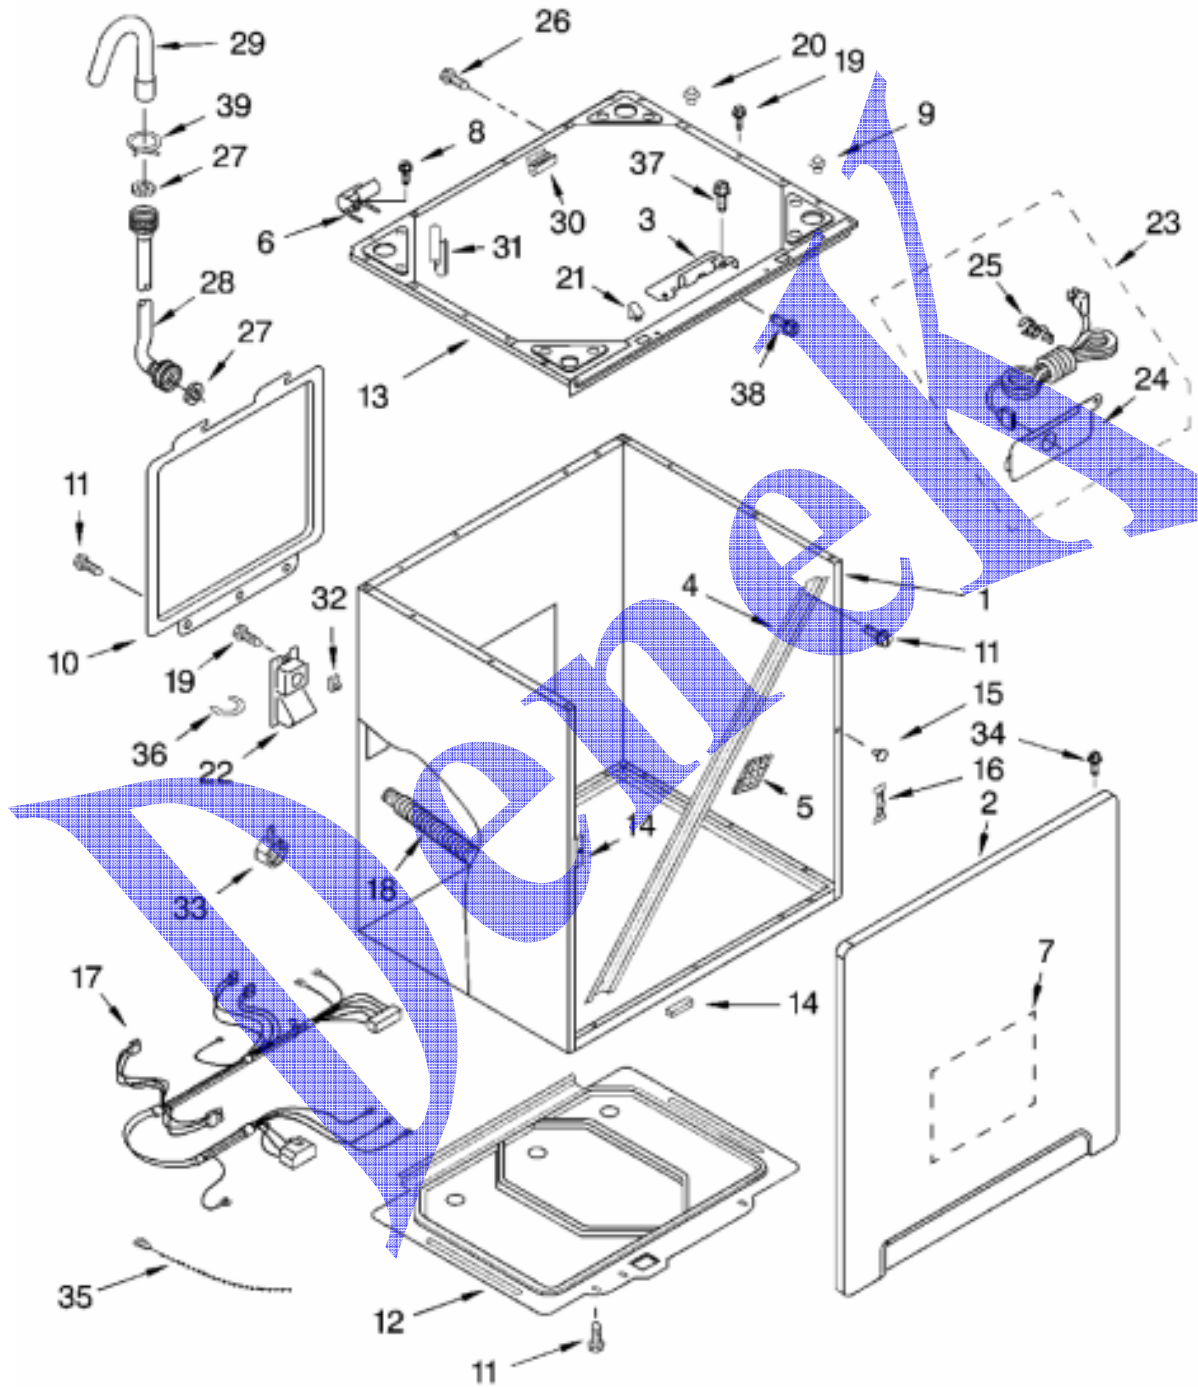

W.P. LAVADORA MODEL. GVW9959KQ1

GABINETE Y CUADRO

W.P. LAVADORA MODEL. GVW9959KQ1

GABINETE Y CUADRO

NUMERO	N. DE PARTE	DESCRIPCION
1	8054490	Cabinet (White)
	8522247	Cabinet (Pewter)
	3954709	Cabinet (Biscuit)
2	8318240	Panel, Front (White)
	8522246	Panel, Front (Pewter)
	8318242	Panel, Front (Biscuit)
3	8526005	Bracket, Top Lock
4	8283274	Brace, Cabinet (Front)
5	8283273	Dampet, Brace
6	8519823	Hinge, Top to Panel
7	8317308	Pad, Front Panel
8	3400085	Screw, 10-32 x 1/2
9	8518891	Rivet
10	8518896	Panel, Back
11	273556	Screw, 10-16 x 5/8
12	8283364	Pan, Bottom
13	8054500	Frame, Cabinet
14	8300022	Switch, Motor (2)
15	8283353	Spacer, Cabinet
16	3394083	Clip, Front Panel
17	8299814	Harness, Lower (Includes No. 30)
18	9724100	Hose, Drain
19	4389654	Screw, 8-18 x 3/8
20	8271831	Spacer
21	8318449	Lock, Top (Front)
22	9724106	Retainer, Drain Hose (Storage)
23	8310666	Power Cord Assembly
24	8283348	Cover, Harness
25	8054328	Strain Relief
26	489069	Screw, 8-18 x 3/8
27	16123	Washer, Inlet Hose
28	89503	Hose, Water Inlet (Blue Coupler)
	3949369	Hose, Water Inlet (Red Coupler)
29	8528318	Hose, Drain (Goose Neck)
30	8310651	Clip, Harness (3)
31	8528279	Gusset, Harness
32	692400	Nut, Push-In
33	9724675	Clip, Drain Hose
34	4159450	Screw, 8-18 x 1/2
35	3347868	Cable Tie (Beaded)
36	8318208	Retainer, Drain Hose
37	8281212	Screw, 8-18 x 3/8
38	3400811	Screw, 8-18 x 1.187
39	285655	Clamp, Hose