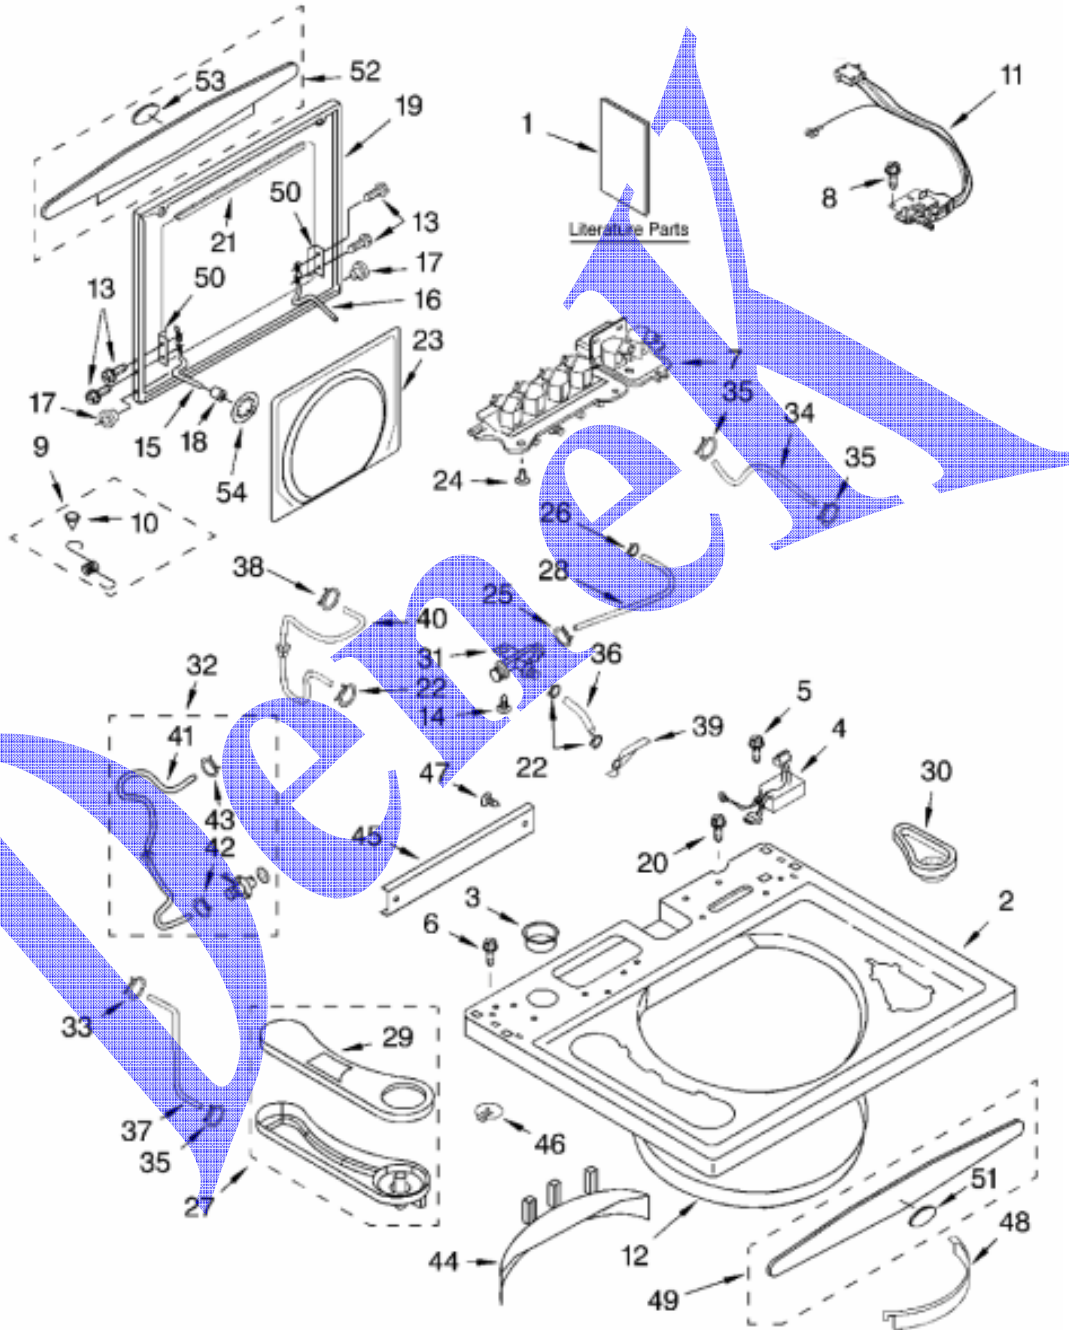

W.P. LAVADORA MODEL. GVW9959KQ1

TAPA

W.P. LAVADORA MODEL. GVW9959KQ1

TAPA

NUMERO	N. DE PARTE	DESCRIPCION
2	8318130	Top (White)
	8318132	Top (Pewter)
	8318131	Top (Biscuit)
3	8300010	Bushing, Harness
4	8055146	Filter, Line
5	719266	Screw, 8-18 x 5/8
6	3351614	Screw, 10-24 x 3/8
7	9724754	Valve, Water Inlet
8	3400611	Screw, Lid Switch
9	384463	Lid Spring (Includes No. 10)
10	54690	Plug, Button
11	8272124	Switch, Lid
12	8055191	Splash Shield Assembly
13	355274	Screw, Lid Hinge Mounting (4)
14	8282566	Clip, Pine Tree
15	8055257	Hinge, Lid (Left)
16	8055256	Hinge, Lid (Right)
17	8319539	Bearing, Lid Hinge (2)
18	19119	Bumper, Lid Hinge
19	8318136	Lid Assembly (Includes Items 13, 14, 15, 16, 21, 23, 52 & 53) (White)
	8318138	Lid Assembly (Includes Items 13, 14, 15, 16, 21, 23, 52 & 53) (Pewter)
	8318137	Lid Assembly (Includes Items 13, 14, 15, 16, 21, 23, 52 & 53) (Biscuit)
20	4331106	Screw, 10-32 x 5/8
21	8054939	Seal, Lid (Gray)
	8283532	Seal, Lid (Black)
22	596669	Clamp, Hose
23	8316688	Lid, Inner
24	8299698	Clip, Two Stage
25	596669	Clamp, Hose
26	596669	Clamp, Hose
27	8055022	Dispenser, Bleach & Fabric Softener
28	8054366	Hose, Diverter to Venturi
29	8272009	Cover, Dispenser
30	8055010	Dispenser, Detergent
31	8055168	Venturi
32	8300021	Nozzle Assembly (Bleach)
33	596669	Clamp, Hose
34	8054367	Hose, Detergent
35	596669	Clamp, Hose
36	8538442	Hose, Venturi to Bleach
37	8054365	Hose, Fabric Softener
38	596669	Clamp, Hose
39	8271943	Restraint
40	8316761	Hose, Fresh Rinse
41	8316762	Hose, Tub to Venturi
42	596669	Clamp, Hose
43	596669	Clamp, Hose
44	8312789	Shield, Splash
45	8318189	Shield, Probe
46	8519201	Shield, Ground Screw
47	8280537	Rivet
48	8528159	Shield, Tertiary
49	8527686	Medallion Assembly (Sage)
	8527687	Medallion Assembly (Pewter)
50	21097	Pad, Lid Hinge (2)
51	8316751	Medallion Insert
52	8520850	Handle, Lid (Sage)
	8520851	Handle, Lid (Pewter)
53	8519764	Insert, Handle
54	3955659	Palnut