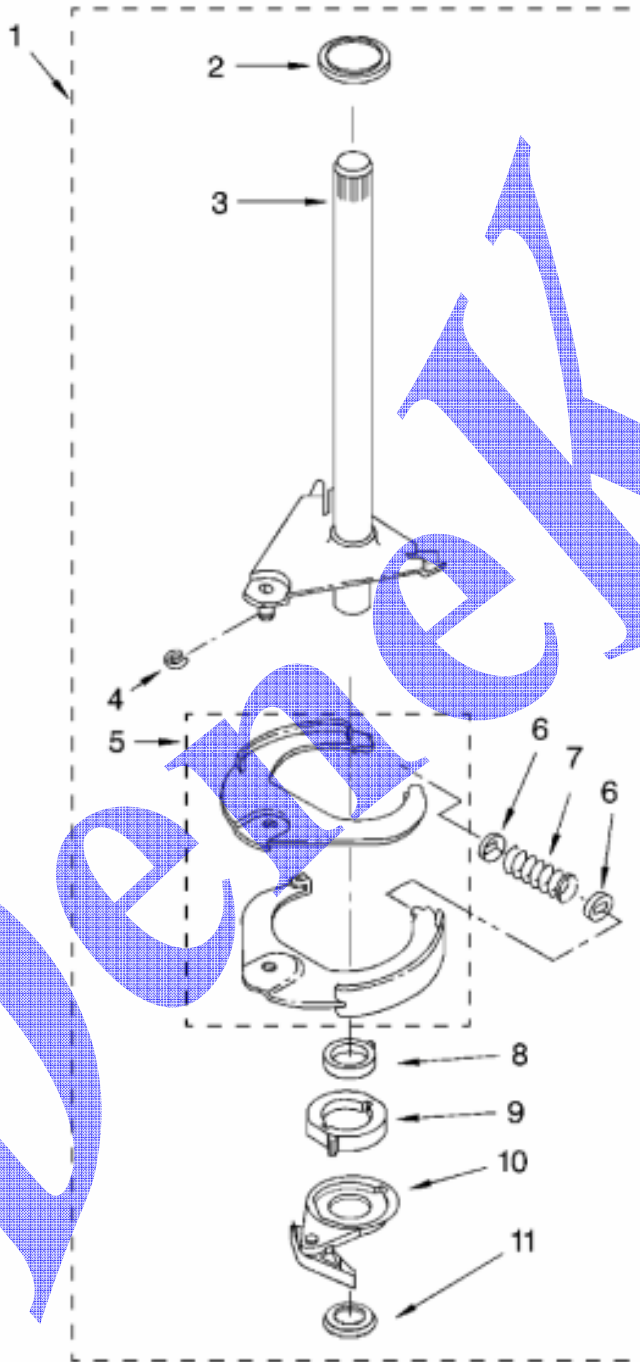

W.P. LAVADORA MODEL. GVW9959KQ1

FLECHA HUECA

W.P. LAVADORA MODEL. GVW9959KQ1

FLECHA HUECA

NUMERO	N. DE PARTE	DESCRIPCION
1	8271972	Tube Assembly (Complete)
2	9724189	Ring, Thrust
3	8318243	Tube, Spin
4	64035	Ring, Retaining
5	8271887	Shoe, Brake
6	8055260	Cap, Brake Spring (2)
7	8271969	Spring, Brake
8	8055314	Sleeve, Cam
9	8055263	Cam, Brake Release
10	8054992	Driver, Brake Cam
11	8282568	Bearing, Thrust (Upper)