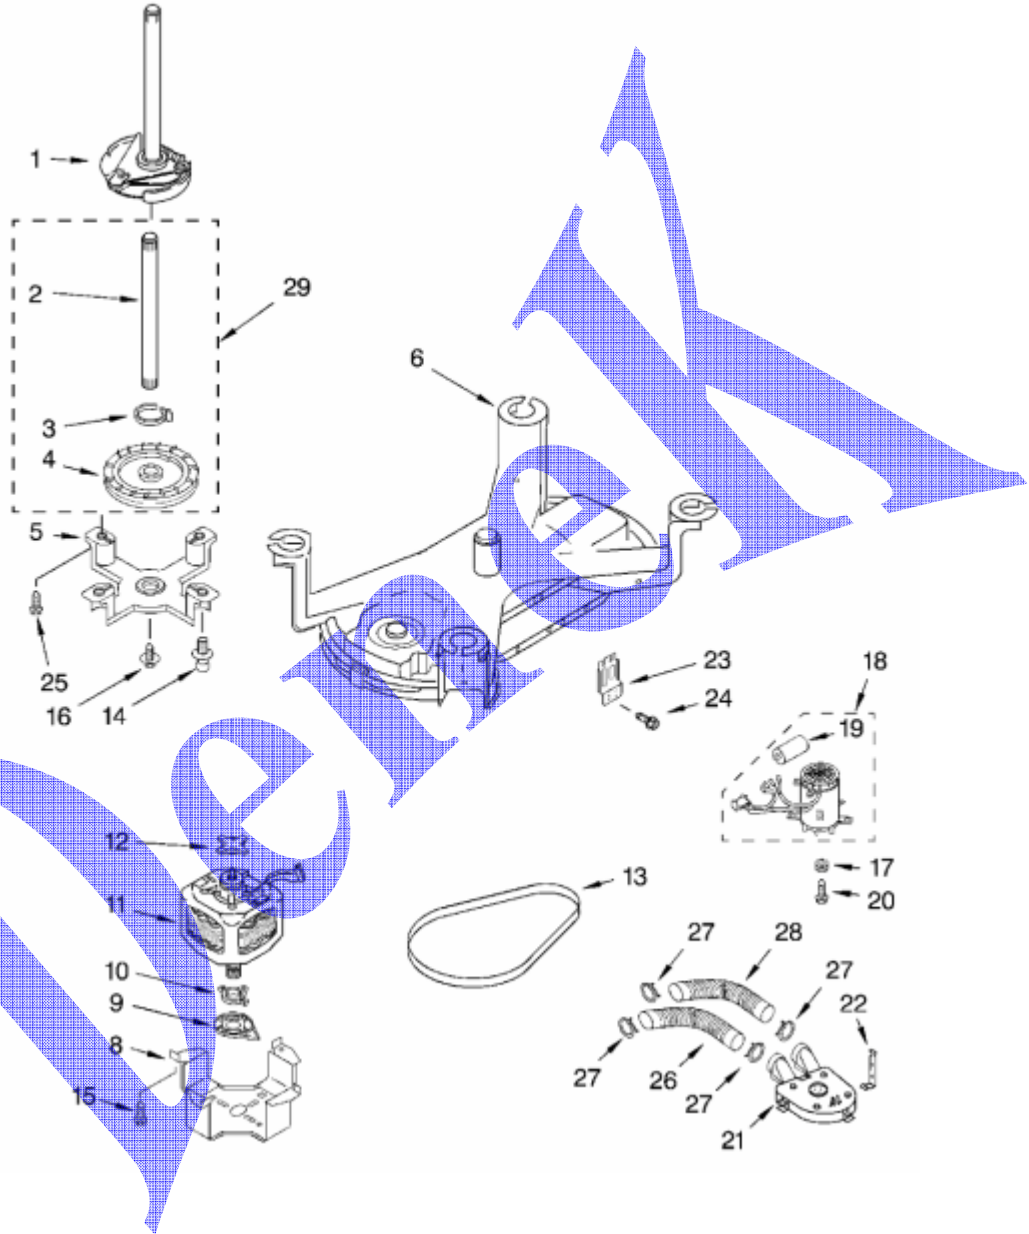

W.P. LAVADORA MODEL. GVW9959KQ1

FRENO, MOTOR Y BOMBA

W.P. LAVADORA MODEL. GVW9959KQ1

FRENO, MOTOR Y BOMBA

NUMERO	N. DE PARTE	DESCRIPCION
1	8271972	Brake & Drive Tube (Complete) (Refer to Parts Page For Further Breakdown)
2	8055094	Shaft, Washplate
3	8055224	Spring Assembly (Shift)
4	8282498	Pulley, Drive
5	8055091	Bearing Plate, Lower Drive
6	8054942	Support, Tub
8	8283349	Plate, Motor
9	8054912	Socket, Isolator
10	8054996	Isolator, Motor (Lower)
11	9724551	Motor, Main Drive
12	8054913	Isolator, Motor (Upper)
13	9724037	Belt, Drive
14	8272127	Stud, Ball (2)
15	3400214	Screw
16	8055225	Screw, 1/4 x 3/4
17	8283536	Isolator, Pump Motor (3)
18	8054968	Motor, Pump (Includes No. 19)
19	9724548	Capacitor, Pump Motor
20	3400206	Screw
21	8527633	Pump (Complete)
22	8054967	Retainer, Pump (2)
23	9725000	Bracket, Motor Connector
24	9420601	Screw, 10-16 x 3/8
25	3400215	Screw
26	8054944	Hose, Tub to Pump (Inner)
27	616099	Clamp, Hose (4)
28	8054988	Hose, Tub to Pump (Outer)
29	8055089	Pulley Assembly- Drive (Complete)