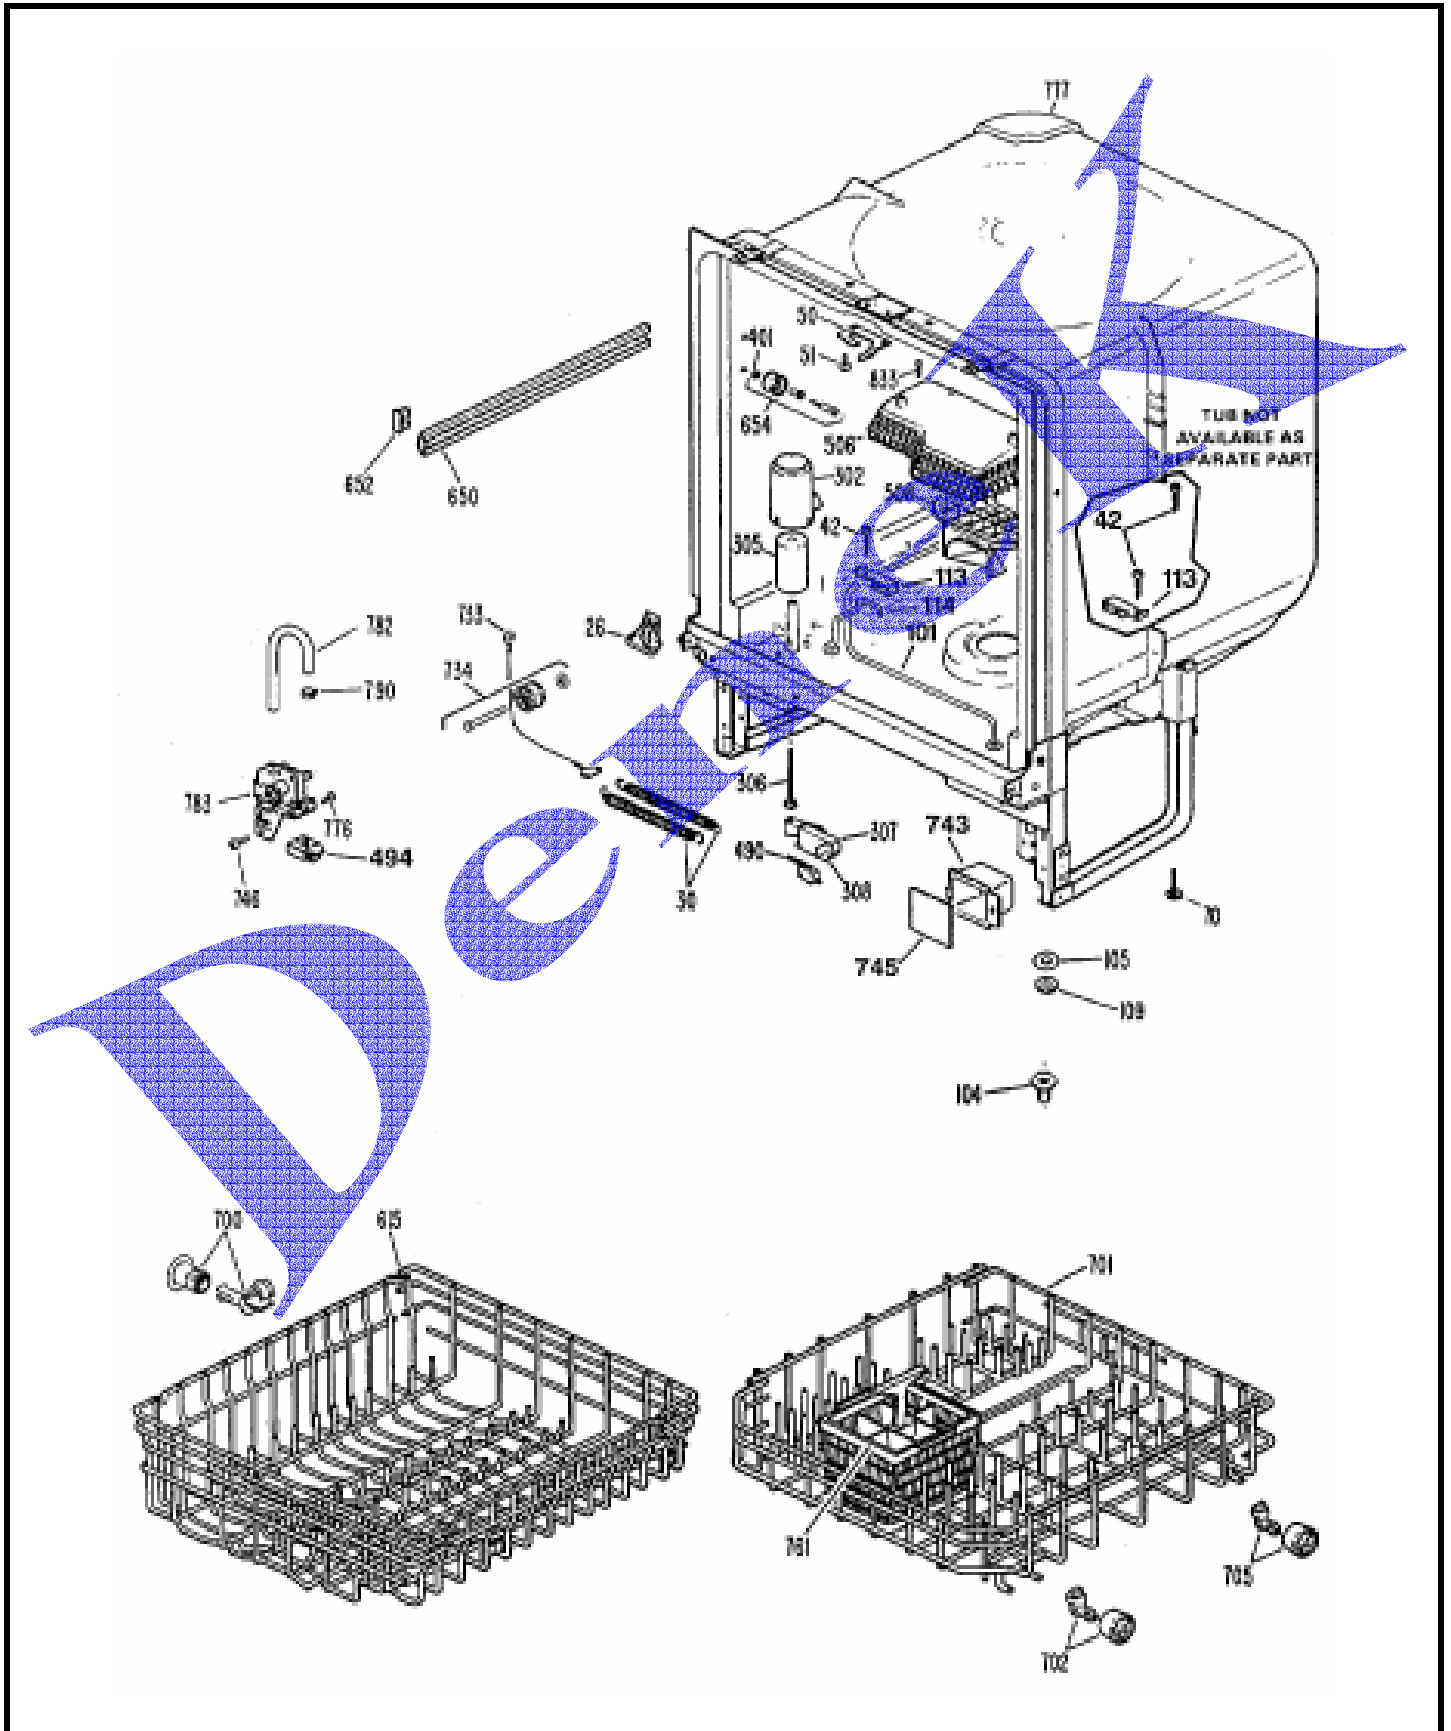

GENERAL ELECTRIC HDA150X-66AW

484903

GENERAL ELECTRIC HDA150X-66AW

484903

26	WD08X0228	BAFFLE TUB CORNER LH
26	WD08X0227	BAFFLE TUB CORNER RH
30	WD01X1354	SPRING DOOR (YEL-25.0)
42	WZ04X0376	SCR 10-16X3/4 #8 HX SSTL
50	WD13X0067	KEEPER LATCH
51	WZ02X0492	SCR 10-24X1/2 TT TRR S
70	WD02X0320	SCREW LEVELING
101	WD05X0070	ELEMENT HEATING ASM D&D
104	WD01X1491	NUT TOWER HEATER
105	WD01X1168	HEATER WASHER
109	WD08X0225	GROMMET HEATER
113	WD01X1430	SUPPORT ASM
114	WD01X1472	SUPPORT HEATER
302	WD12X0333	FLOAT DOME
305	WD12X0334	FLOOD FLOAT
306	WD12X0335	FLOAT STEM
307	WD12X0376	BRACKET FLOOD SWITCH
308	WD12X0377	COVER BRACKET
401	WD03X0767	WASHER ST STL
490	WD21X0479	SWITCH FLOOD
494	WD01X1459	INSULATOR HSNG TERM
506	WD12X0417	COVER INLET
508	WD12X0418	CAP SUMP
615	WD28X0267	RACK UPPER ROLLER TM
650	WD30X0098	RACK SLIDE
652	WD12X0344	RACK SLIDE END CAP
654	WD12X0332	ROLLER STUD ASM
700	WD12X0383	4-RLR STD ASM,UPR RACK
701	WD28X0305	RACK LOWER ROLLER ASM
702	WD12X0271	ROLLER ASM LWR RACK FRNT
705	WD12X0272	ROLLER ASM LWR RACK REAR
733	WD07X0014	CABLE & EYELET ASM
734	WD35X0183	KIT PULLEY SHAFT
743	WD12X0419	JUNCTION BOX
744	WD15X0093	VALVE WATER INLET
745	WD12X0420	J-BOX COVER
746	WD02X0248	SCR 10-24X3/8 TT HEX
761	WD28X0265	BASKET SILVERWARE TM
761	WD28X0275	BASKET SILVERWARE TM
776	WZ05X0222	SCR 10-32 T HEX 7/16 S
777	WD01X1328	UNKNOWN
782	WD18X0202	WATER INLET HOSE
783	WD21X0536	UNKNOWN
790	WH01X2036	CLAMP HOSE
833	WD02X0295	SCR 8-16X2 SS