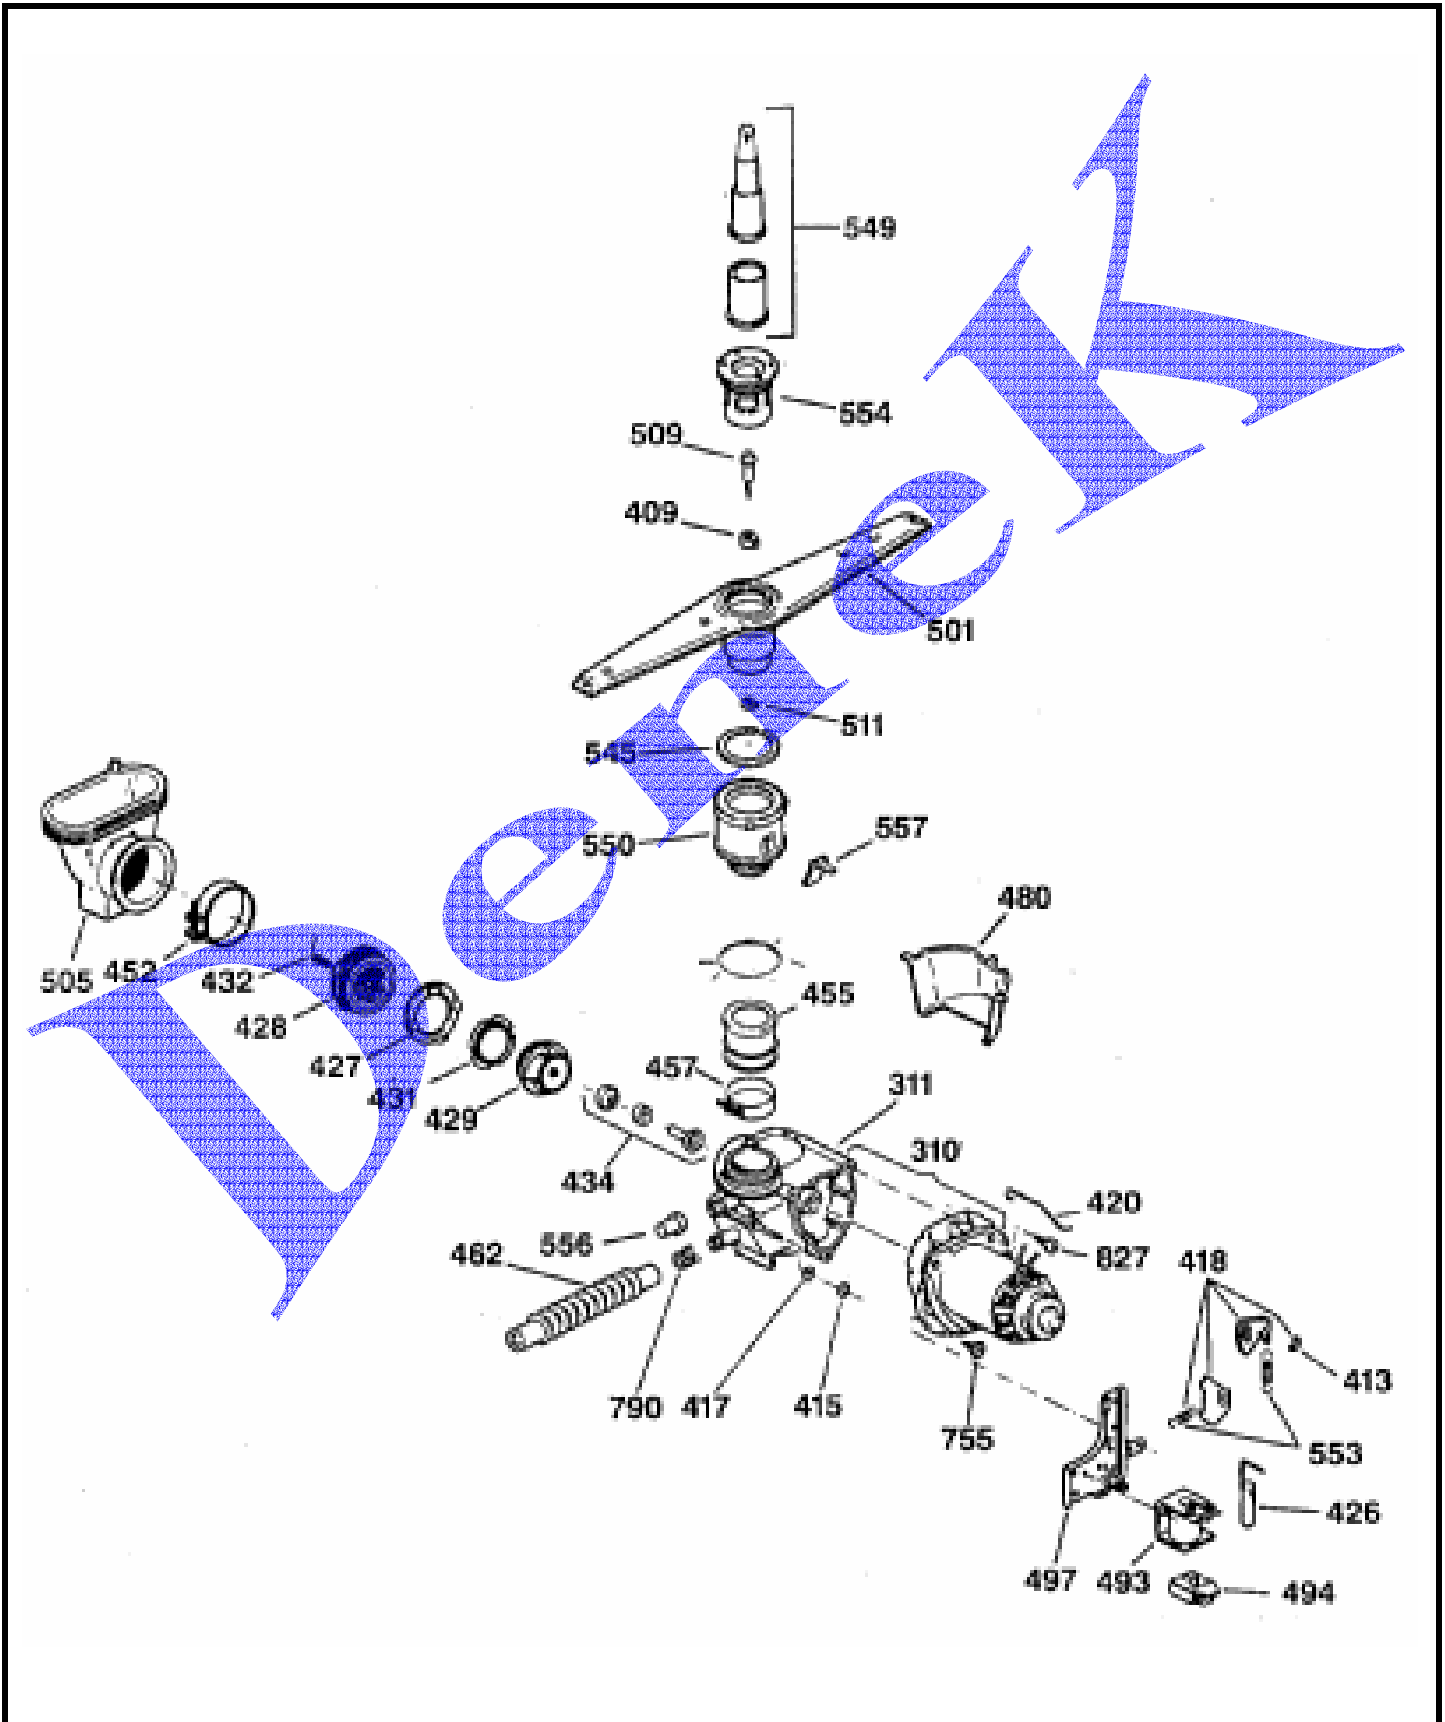

GENERAL ELECTRIC HDA150X-66AW

484904

GENERAL ELECTRIC HDA150X-66AW

484904

310	WD26X0081	MECHANISM ASM
311	WD19X0057	HOUSING PUMP ASM
409	WD03X0766	THRUST WASHER
413	WD03X0487	PS RETAINER
415	WD02X0429	NUT PUSH ON
417	WD08X0181	GATE SHAFT SEAL
418	WD35X0192	GATE VALVE ARM KIT
420	WD01X1455	HANGER MECH
426	WD01X1316	ARMATURE LINK ASSEMBLY
427	WD12X0354	WEAR RING BASE
428	WD12X0378	GRADER / NUT
429	WD19X0060	IMPELLER ASM
431	WD01X1341	WEAR RING
432	WD01X1487	SPRING CUTTER
434	WD19X0058	PUMP SEAL ASM
452	WD01X1392	CLAMP HOSE
455	WD18X0214	CONNECTOR PUMP ASM
457	WD01X1376	CLAMP (PUMP CONNECTOR)
462	WD24X0219	DRAIN TUBE ASM
480	WD12X0339	GUARD
493	WD21X0710	SOLENOID
494	WD01X1459	INSULATOR HSNQ TERM
497	WD01X1439	BRACKET SOLENOID
501	WD22X0141	SPRAY ARM SHIELD ASM
505	WD18X0213	SUMP INLET
509	WD02X0439	SCREW SPRAY ARM
511	WD02X0438	E RING
545	WD22X0143	RING SEAL
549	WD22X0148	TOWER ASM
550	WD22X0142	SUPPORT ASM
553	WD03X0721	SPRING GATE ACT
554	WD22X0140	NUT TOWER
556	WD01X5405	POWER SHOWER CAP
557	WD01X5488	CHECK VALVE
790	WH01X2036	CLAMP HOSE
827	WD02X0425	SCR 10-12X1/2 AC PNR S