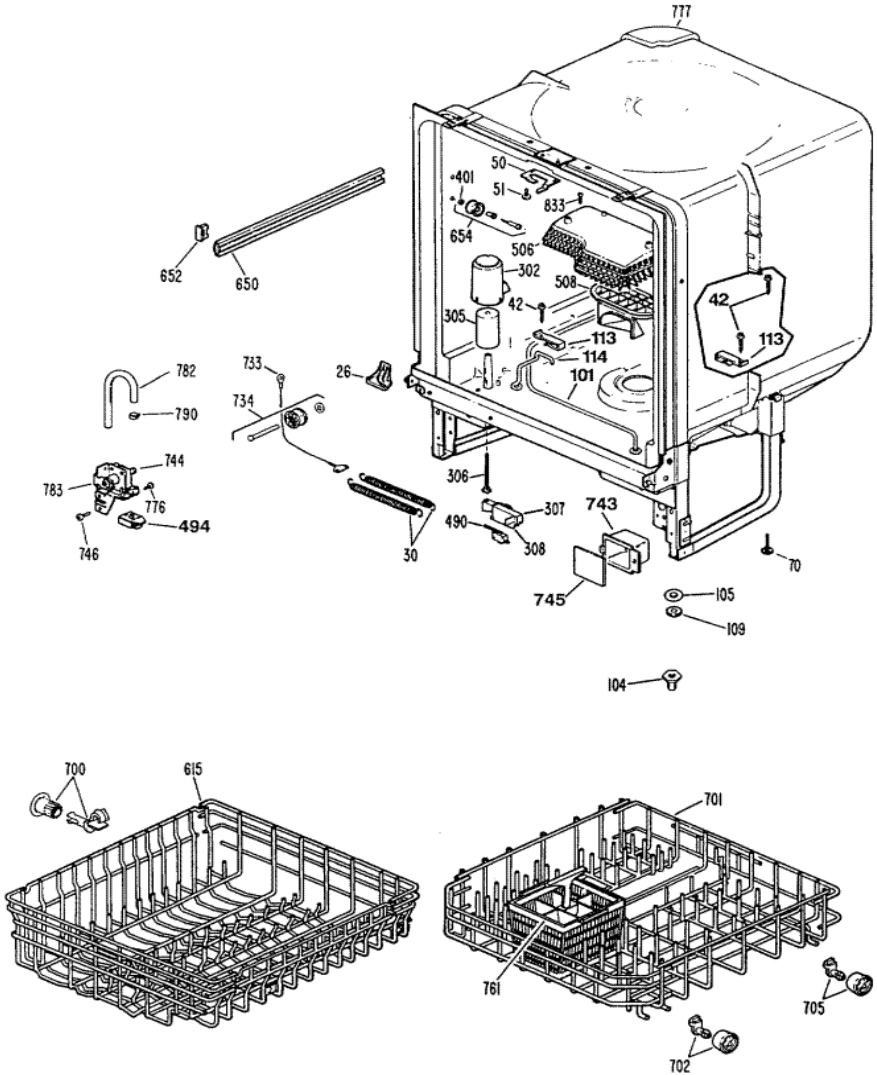

823	WD16X313	SHAFT/HANDLE DET CUP (S/P)
827	WD2X425	SCR 10-12X1/2 AC PNR S (S/P)
828	WD16X10011	LATCH DETERGENT CUP (S/P)
829	WD12X10284	CAP FILL TM (S/P)
837	WD3X749	SPRING TIMER LEVER (S/P)
840	WD3X764	DETERGENT TRIP SPRING (S/P)
843	WD8X229	GASKET DOOR TM (S/P)
850	WD12X338	DRIP SHIELD (S/P)
853	WD16X308	CAM TIMER (S/P)
853	WD16X316	CAM TIMER (S/P)
861	WD12X324	DETERGENT TIMER LEVER (S/P)
896	WD12X429	SHIELD TIMER (S/P)
896	WD1X1476	SHIELD TIMER (S/P)
901	WD34X1056	DESCONTINUADO
901	WD34X10161	ESCUTCHEON (S/P)
901	WD34X1057	ESCUTCHEON (S/P)
901	WD34X1288	ESCUTCHEON (S/P)
902	WD34X1068	DESCONTINUADO
902	WD34X1069	DESCONTINUADO
902	WD34X1181	INSERT ESCUTCHEON (S/P)
902	WD34X1071	INSERT ESCUTCHEON (S/P)
904	WD21X776	TIMER (S/P)
904	WD21X785	TIMER (S/P)
904	WD21X778	TIMER (S/P)
906	WD21X732	SWITCH PUSHBUTTON (S/P)
907	WD9X323	PUSHBUTTON (S/P)
908	WD21X774	SWITCH, CYCLE EXTENDER (S/P)
910	WD9X344	KNOB TIMER HP (S/P)
910	WD9X345	KNOB TIMER HP (S/P)
910	WD9X253	KNOB TIMER (S/P)
915	WD1X1432	HOUSING TERMINAL (BLACK) (S/P)
930	WD21X652	SWITCH ROCKER (S/P)
930	WD21X692	SWITCH ROCKER (S/P)
930	WD21X702	SWITCH ROCKER (S/P)
935	WD1X1434	TERMINAL SPECIAL (S/P)
970	WD9X245	KNOB LATCH (S/P)
970	WD9X225	KNOB LATCH HANDLE (S/P)
971	WZ2X45	SCREW LATCH KNOB (S/P)

Distribuidor Autorizado

SurteRápido.com

Venta de Refacciones
Electrodomesticas

HDA150X-66AW REJILLAS