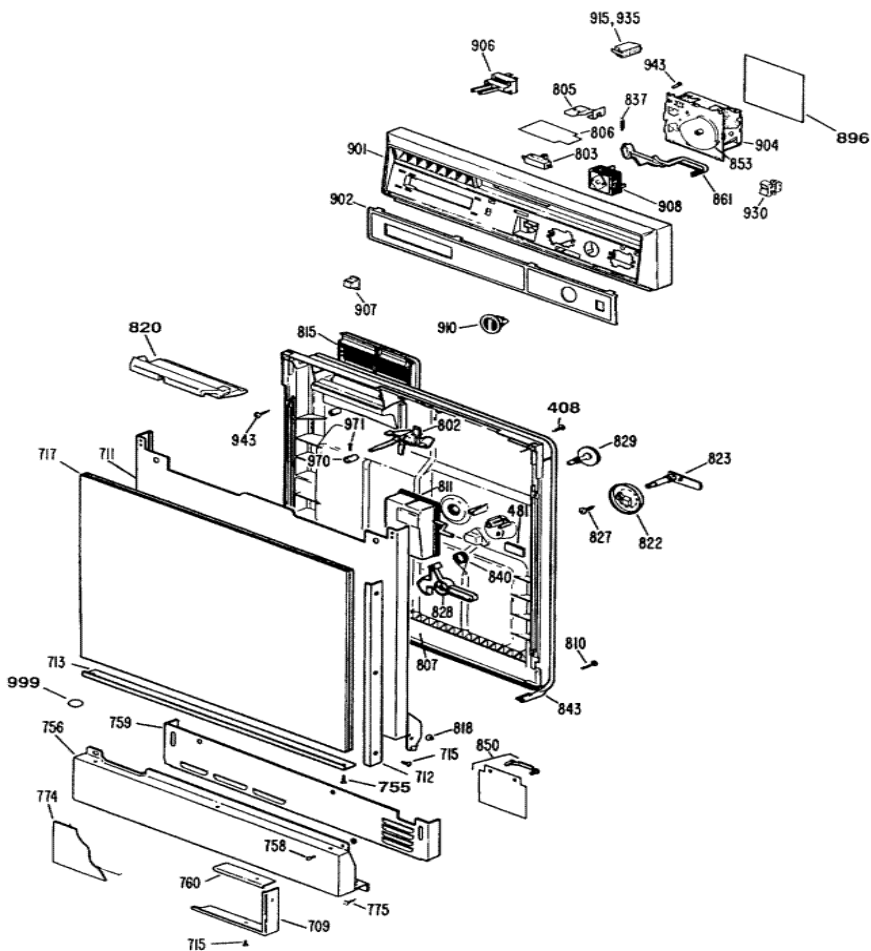

828	WD16X292	LATCH DETERGENT CUP (S/P)
829	WD12X10284	CAP FILL TM (S/P)
837	WD3X749	SPRING TIMER LEVER (S/P)
840	WD3X764	DETERGENT TRIP SPRING (S/P)
843	WD8X229	GASKET DOOR TM (S/P)
850	WD12X338	DRIP SHIELD (S/P)
853	WD16X316	CAM TIMER (S/P)
853	WD16X308	CAM TIMER (S/P)
861	WD12X324	DETERGENT TIMER LEVER (S/P)
896	WD12X429	SHIELD TIMER (S/P)
896	WD1X1476	SHIELD TIMER (S/P)
901	WD34X1288	ESCUTCHEON (S/P)
901	WD34X1056	DESCONTINUADO
901	WD34X1057	ESCTUCHEON (S/P)
901	WD34X10161	DESCONTINUADO
902	WD34X1069	DESCONTINUADO
902	WD34X1068	DESCONTINUADO
902	WD34X1181	INSERT ESCUTCHEON (S/P)
902	WD34X1071	INSERT ESCUTCHEON (S/P)
904	WD21X785	TIMER (S/P)
904	WD21X776	TIMER (S/P)
904	WD21X778	TIMER (S/P)
910	WD9X344	KNOB TIMER HP (S/P)
910	WD9X253	KNOB TIMER (S/P)
910	WD9X345	KNOB TIMER HP (S/P)
915	WD1X1432	HOUSING TERMINAL (BLACK) (S/P)
930	WD21X702	SWITCH ROCKER (S/P)
930	WD21X692	SWITCH ROCKER (S/P)
930	WD21X652	SWITCH ROCKER (S/P)
935	WD1X1434	TERMINAL SPECIAL (S/P)
942	WD1X1395	TERMINAL PIN & SOCKET (S/P)
943	WZ5X219	SCREW (S/P)
970	WD9X225	KNOB LATCH HANDLE (S/P)
970	WD9X245	KNOB LATCH (S/P)
971	WZ2X45	SCREW LATCH KNOB (S/P)

Distribuidor Autorizado

SurteRápido.com

Venta de Refacciones
Electrodomesticas

HDA150X-66AW TABLERO