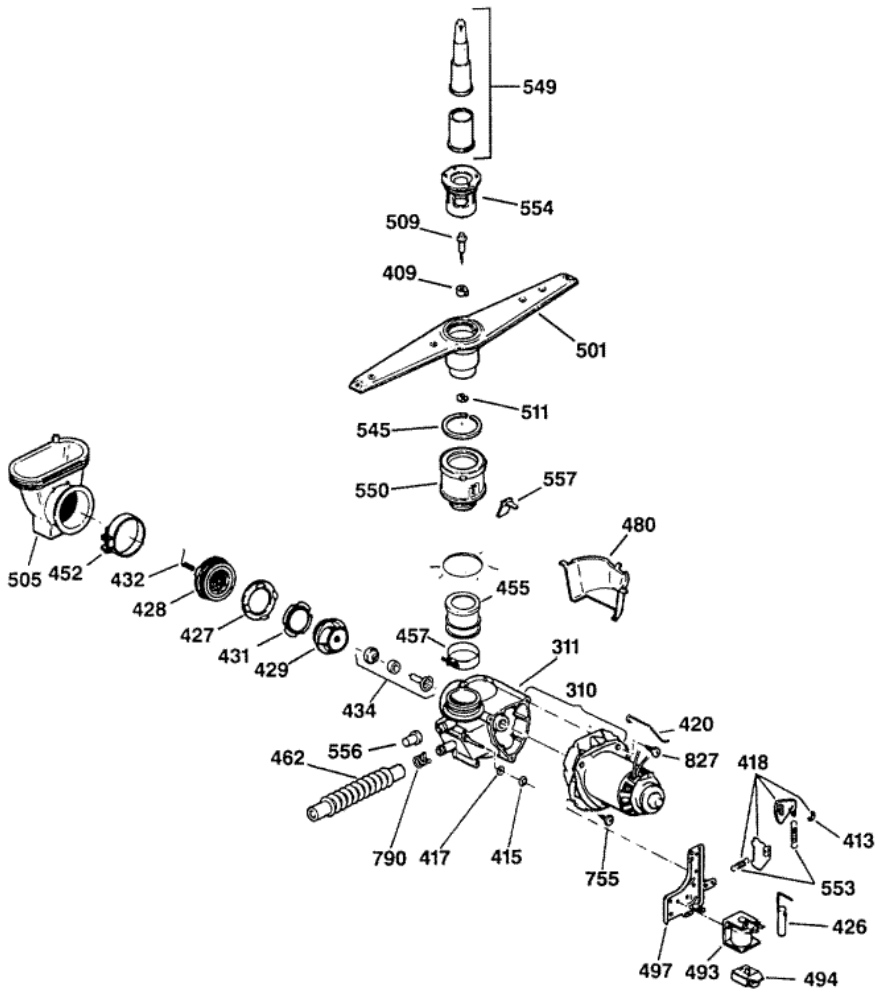

743	WD12X419	JUNCTION BOX (S/P)
744	WD15X93	VALVE WATER INLET (S/P)
745	WD12X420	DESCONTINUADO
746	WD2X248	SCR 10-24X3/8 TT HEX (S/P)
761	WD28X265	BASKET SILVERWARE TM (S/P)
761	WD28X275	BASKET SILVERWARE TM (S/P)
776	WZ5X222	SCR 10-32 T HEX 7/16 S (S/P)
777	WD1X1328	INSULATION (S/P)
782	WD18X202	WATER INLET HOSE (S/P)
783	WD21X536	SOLENOID ASM (S/P)
790	WH1X2036	CLAMP HOSE (S/P)
833	WD2X295	SCR 8-16X2 SS (S/P)

HDA150X-66AW BOMBA