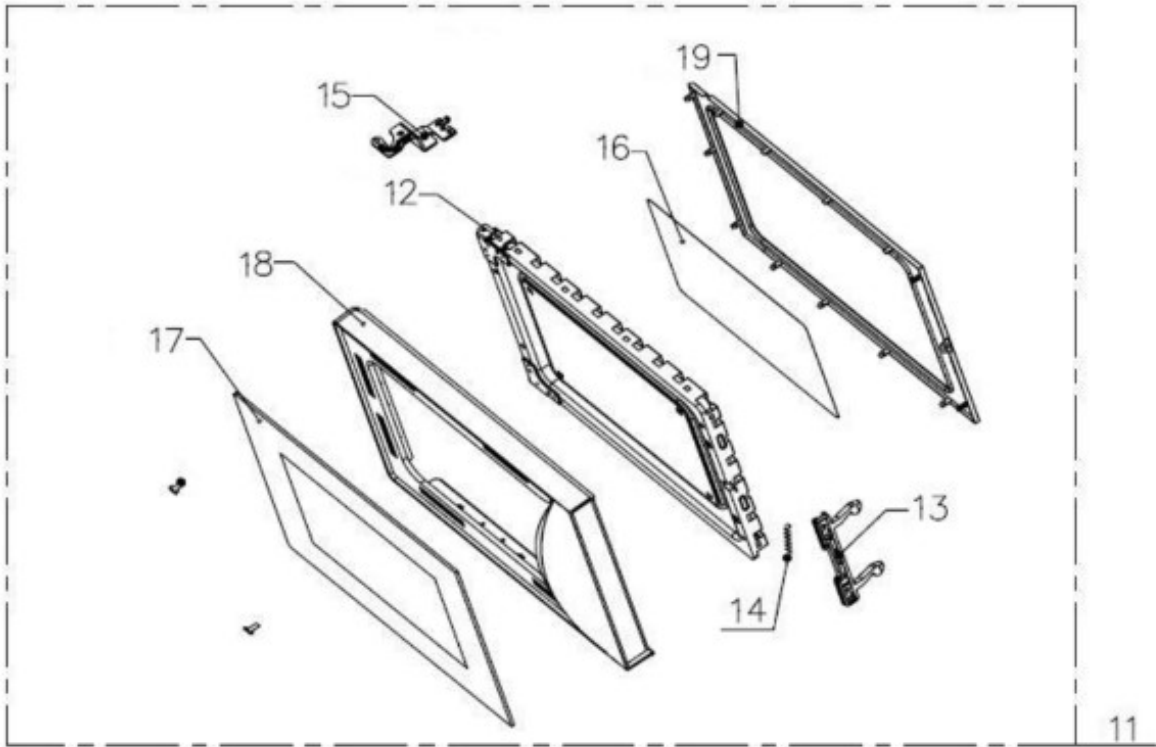

MICROONDAS HMM83DBI

HMM83DBI

11