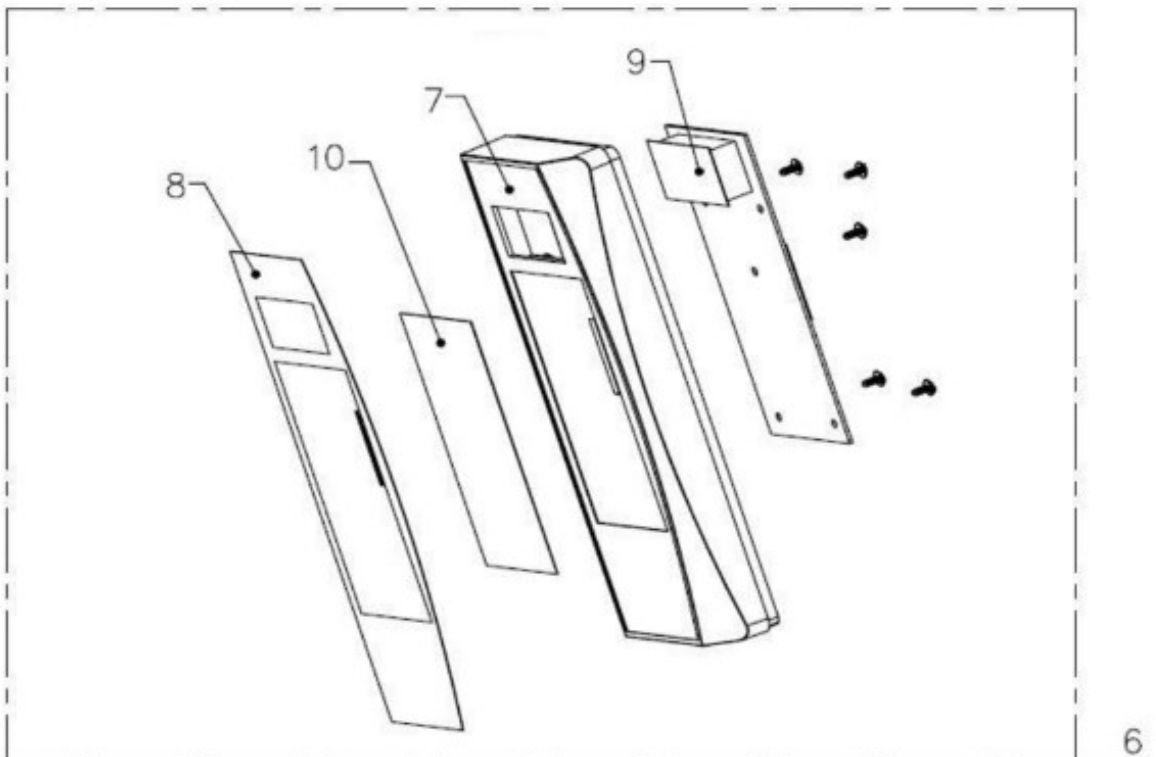

MICROONDAS HMM83DBI

HMM83DBI

11

6