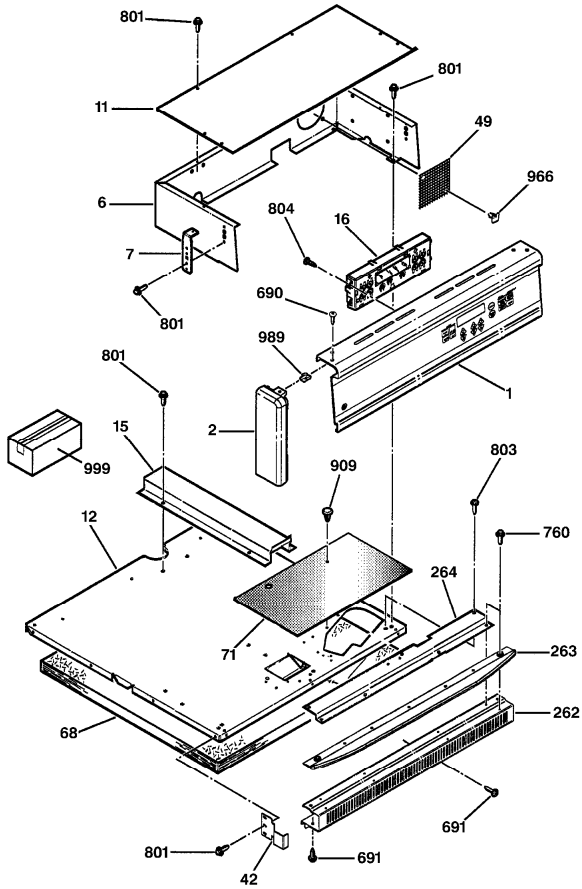

Distribuidor Autorizado

SurteRápido.com

Venta de Refacciones
Electrodomesticas

HMV24CEWAN TABLERO

HMV24CEWAN TABLERO

1	WB36T10073	CONTROL PANEL ASM W/KPD (S/P)
1	WB36K5733	CONTROL PANEL W/KPD DESCONTINUADO
2	WB36T10065	END CAP, LT-BLK (S/P)
2	WB36T10068	END CAP-LT (S/P)
2	WB36T10064	END CAP, RT-BLK (S/P)
2	WB36T10067	END CAP-RT (S/P)
6	WB37K5041	CONTROL HOUSING (S/P)
7	WB2K5406	CONTROL PANEL BRACKET (S/P)
11	WB37K5040	CONTROL HOUSING TOP (S/P)
12	WB63K5198	CABINET TOP (S/P)
15	WB2X9665	WIRE COVER (S/P)
16	WB27K5344	CLOCK/OVEN CONTROL DESCONTINUADO
42	WB34K5249	HEAT SHIELD (S/P)
49	WB7X5016	CONT HOUSING SCREEN (S/P)
68	WB35K5066	CABINET TOP INSULATION (S/P)
71	WB35K5130	CABINET TOP INSULATION (S/P)
262	WB7K5278	VERTICAL SIDE TRIM (S/P)
262	WB7K5477	VENT TRIM-BLACK (S/P)
262	WB7X1707	VERT SIDE TRIM-WHITE (S/P)
262	WB7K5493	VENT TRIM-SS (S/P)
263	WB7K5478	I-BROW TRIM-BLACK (S/P)
263	WB7K5478	I-BROW TRIM-WHT (S/P)
264	WB7K5108	VENT TRIM EXTENSION (S/P)
690	WB1K5167	SCREW (S/P)
691	WB1K5177	TRIM SCREW-BLACK (S/P)
760	WB1K5028	SCREW (S/P)
803	WB1K5162	SCREW-BLACK (S/P)
803	WB1X1149	SCREW-BRIGHT NICKEL (S/P)
803	WB1K5163	SCREW-WHT (S/P)
804	WB1X1127	SCREW (S/P)
909	WB1X1173	RIVET (S/P)
966	WB2X9573	CLIP (S/P)
989	WB1K5209	U NUT (S/P)