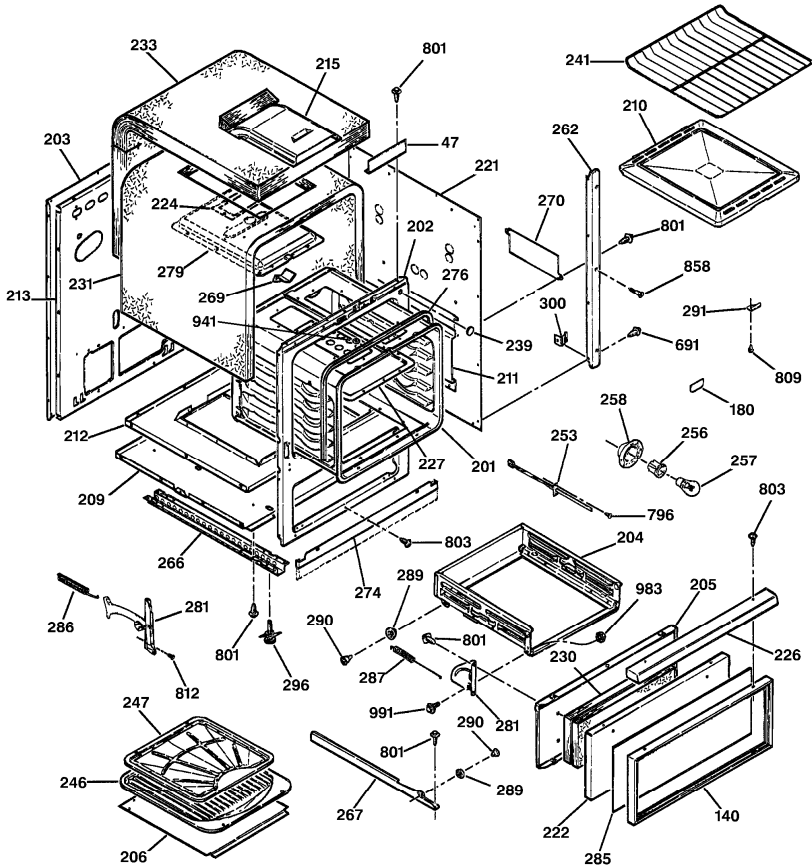

Distribuidor Autorizado

SurteRápido.com

Venta de Refacciones
Electrodomesticas

HMV24CEWAN HORNO