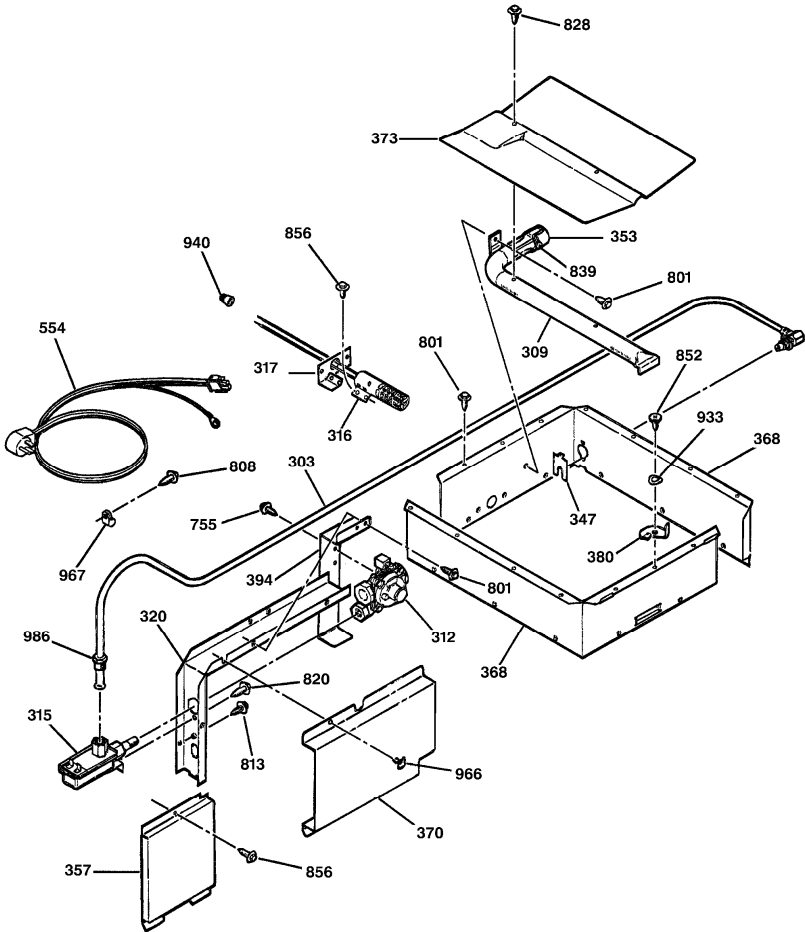

Distribuidor Autorizado

SurteRápido.com

Venta de Refacciones
Electrodomesticas

HMV24CEWAN QUEMADOR