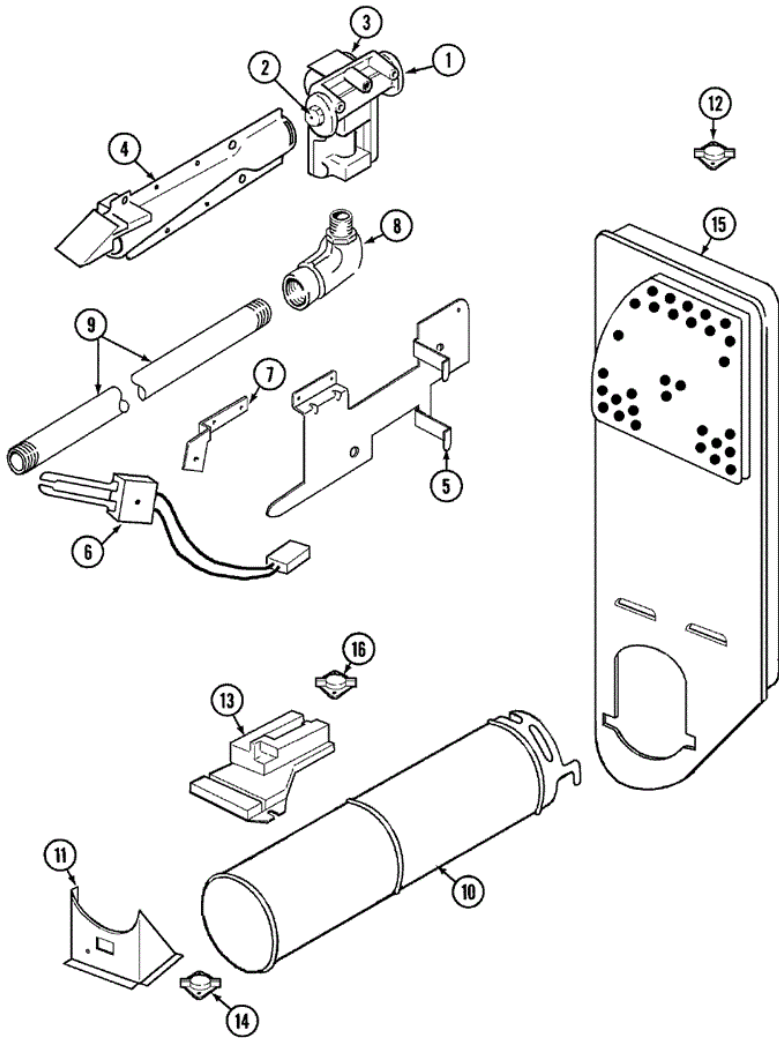

HYG3657AWW QUEMADOR