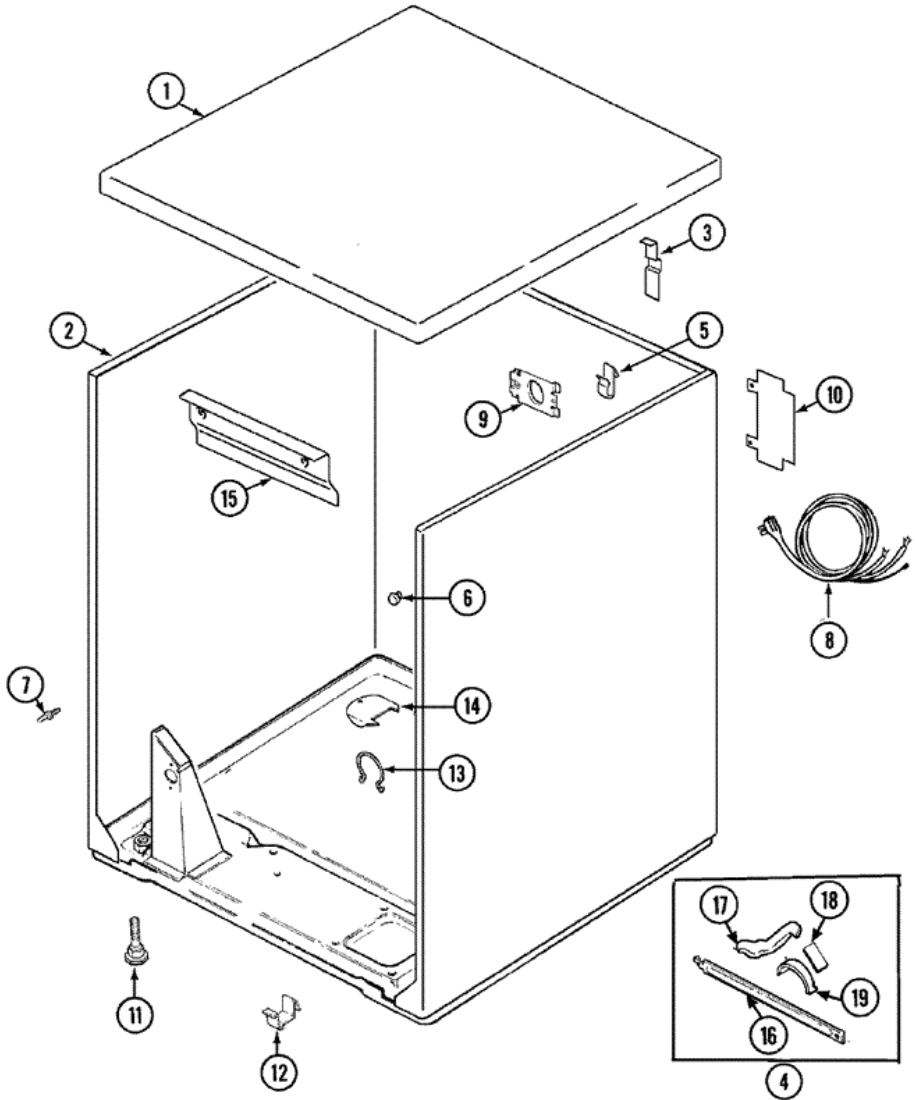

**HYG3657AWW GABINETE**

**HYG3657AWW GABINETE**

1	31001220	10	DAMPER, CABINET
1	31001423	10	TOP, CABINET (WHT)
1	31001527	10	REINFORMENT, TOP
2	53-2559	10	CABINET & BASE ASM (WHT)
2	31001714	12	CABINET & BASE ASM (WHT)
3	25-3092	10	SCREW
3	35-4128	10	PAD, HINGE
3	63-5712	10	HINGE, CABINET TOP
4	12002126	10	REINFORCEMENT BRACE/GLIDE KIT
5	25-3034	10	CLIP, WIRING
6	33-2653	10	BUMPER, CABINET
7	21001829	10	POST, LOCATING
8	31001547	10	CORD, POWER
11	63-5834	10	LEG, LEVELING
12	53-0120	10	CLIP, FRONT PANEL
13	31001320	10	CLIP, WIRING HARNESS
14	25-7733	10	SCREW
14	53-1921	10	SHIELD, WIRING
16	53-1625	10	BRACE, TUMBLER SUPPORT
17	31001469	10	GLIDE, TUMBLER (RT)
18	31001356	10	PAD, GLIDE
19	31001470	10	GLIDE, TUMBLER (LT)

**HYG3657AWW TABLERO**

## HYG3657AWW TABLERO

1	31001555	10	PANEL, CONTROL
2	21001519	10	ENDCAP (WHT-LT)
2	25-3092	10	SCREW
3	21001523	10	ENDCAP (WHT-RT)
3	25-3092	10	SCREW
4	33001848	10	SIGNAL, END OF CYCLE (CHIME)
5	31001554	10	KNOB/SKIRT, TIMER
6	25-3092	10	SCREW
6	31001190	10	SWITCH, TWO POSITION ROTARY
7	21002005	10	FRAME, CONTROL PANEL (WHT)
8	21001527	10	SHIELD, REAR (BACK PANEL)
8	25-3092	10	SCREW
9	25-3092	10	SCREW
9	31001731	10	TIMER
10	21001603	10	SHIELD, CONTROL (3 POS.)
11	21001974	10	KNOB, SELECTOR
12	25-3092	10	SCREW
12	31001447	10	SWITCH, TEMPERATURE
12	31001704	10	RESISTOR ASM TEMPERATURE
13	22003977	10	SWITCH, ROCKER (WHT)
14	31001491	10	HARNES, WIRE

**HYG3657AWW PUERTA**