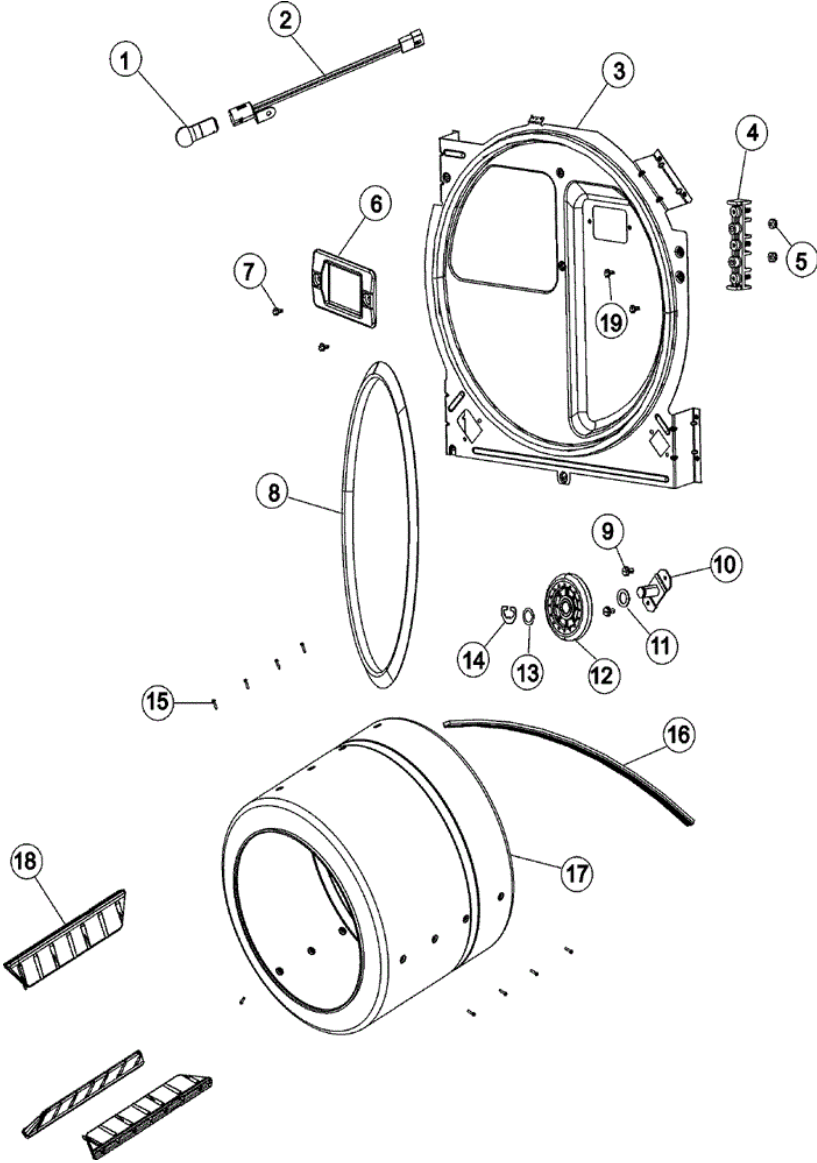

**HYG3657AWW MOTOR**

**HYG3657AWW MOTOR**

1	31001572	10	CLIP, VENT PIPE GROUND
2	53-0134	10	DUCT, EXHAUST
3	25-7733	10	SCREW
3	31001589	10	MOTOR (115V-60HZ 1/3HP)
4	31001535	10	PULLEY, MOTOR (60HZ)
5	53-1801	10	HOUSING, BLOWER
6	31001470	10	GLIDE, TUMBLER (LT)
7	31001356	10	PAD, GLIDE
8	31001469	10	GLIDE, TUMBLER (RT)
9	31001356	10	PAD, GLIDE
10	25-7807	10	SCREW
11	25-7890	10	SCREW
12	53-1026	10	GUIDE, VANE INLET
13	25-2134	10	SCREW
13	31001088	10	THERMOSTAT, CONTROL
14	25-7855	10	RING, RETAINING
15	25-7823	10	CLAMP
16	31001541	10	SEAL, BLOWER/COLLECTOR DUCT
17	53-1625	10	BRACE, TUMBLER SUPPORT
18	53-1934	10	COVER, BLOWER HOUSING
19	31001317	10	WHEEL, BLOWER (DEEPD)
20	31001465	10	SPRING, IDLER
21	31001710	10	IDLER ARM ASSEMBLY
22	53-0214	10	CLAMP, MOTOR
23	LA-1006	10	GLIDE KIT, TUMBLER
24	31001570	10	BRACKET, MOTOR
24	31001571	10	SCREW, 10-24X0700 HXWSHRHD TY

**HYG3657AWW TAMBOR**

**HYG3657AWW TAMBOR**

1	25-7741	10	SCREW
1	LA-1054	10	DRYER BULKHEAD KIT
2	53-0281	10	SEAL ASSY (WHITE)
3	53-1250	10	CYLINDER (W/BAFFLE)
4	25-7759	10	SCREW
4	53-1249	10	BAFFLE, WHITE
5	31531589	10	BELT, CYLINDER
6	25-7101	10	SCREW
6	53-0197	10	SUPPORT ASSY.-CYLINDER REAR
7	31001096	10	ROLLER (REAR)
8	25-7813	10	SPACER
9	25-7814	10	WASHER
10	25-7854	10	RING, RETAINING
11	LA-1008	10	RR ROLLER KIT
16	25-3457	10	SCREW, SEMS
16	53-1580	10	RECEPTACLE ASSY
17	53-0570	10	CYL LIGHT BULB
18	53-0174	10	LENS, BULB
19	25-3562	10	CLIP, PUSH-ON

## HYG3657AWW TAMBOR (SERIE 12)

1	31001575	12	BULB, CYLINDER LIGHT
2	31001579	12	RECEPTACLE ASM, CLYINDER LIGHT
3	31001581	12	BULKHEAD WITH SEAL
6	31001585	12	LENS, CYLINDER LIGHT
7	31001580	12	SCREW, 6-32 HEX WASHER HEAD
8	31001548	12	SEAL ASSEMBLY (REAR)
9	25-7101	12	SCREW
10	53-0197	12	SUPPORT ASSY.-CYLINDER REAR
11	31001583	12	SPACER, ROLLER
12	31001096	12	ROLLER (REAR)
13	25-7814	12	WASHER
14	25-7854	12	RING, RETAINING
15	25-7759	12	SCREW
16	31531589	12	BELT, CYLINDER
17	53-1250	12	CYLINDER (W/BAFFLE)
18	53-1249	12	BAFFLE, WHITE