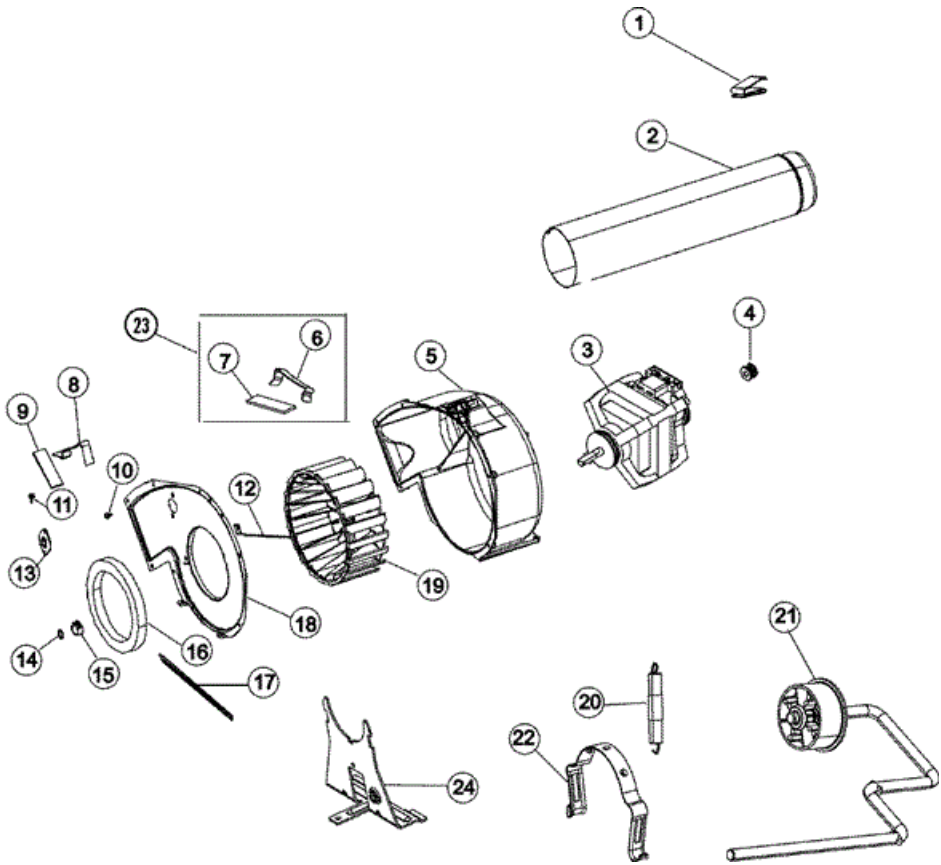

HYG3657AWW MOTOR