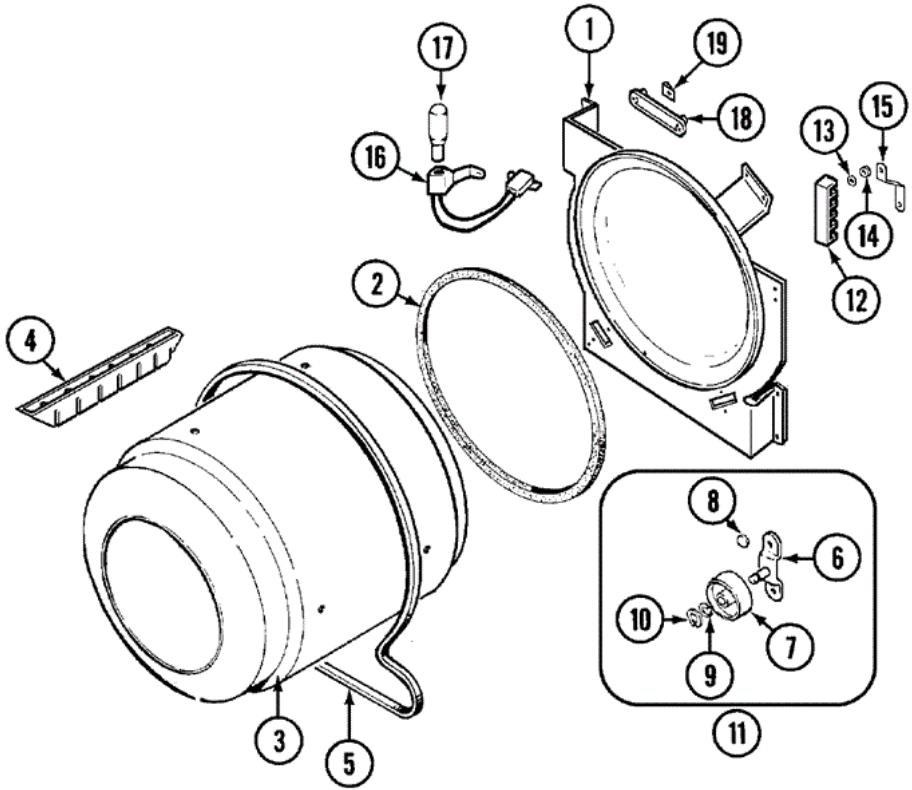

**HYG3657AWW MOTOR**

**HYG3657AWW MOTOR**

1	31001572	10	CLIP, VENT PIPE GROUND
2	53-0134	10	DUCT, EXHAUST
3	25-7733	10	SCREW
3	31001589	10	MOTOR (115V-60HZ 1/3HP)
4	31001535	10	PULLEY, MOTOR (60HZ)
5	53-1801	10	HOUSING, BLOWER
6	31001470	10	GLIDE, TUMBLER (LT)
7	31001356	10	PAD, GLIDE
8	31001469	10	GLIDE, TUMBLER (RT)
9	31001356	10	PAD, GLIDE
10	25-7807	10	SCREW
11	25-7890	10	SCREW
12	53-1026	10	GUIDE, VANE INLET
13	25-2134	10	SCREW
13	31001088	10	THERMOSTAT, CONTROL
14	25-7855	10	RING, RETAINING
15	25-7823	10	CLAMP
16	31001541	10	SEAL, BLOWER/COLLECTOR DUCT
17	53-1625	10	BRACE, TUMBLER SUPPORT
18	53-1934	10	COVER, BLOWER HOUSING
19	31001317	10	WHEEL, BLOWER (DEEPD)
20	31001465	10	SPRING, IDLER
21	31001710	10	IDLER ARM ASSEMBLY
22	53-0214	10	CLAMP, MOTOR
23	LA-1006	10	GLIDE KIT, TUMBLER
24	31001570	10	BRACKET, MOTOR
24	31001571	10	SCREW, 10-24X0700 HXWSHRHD TY

**HYG3657AWW TAMBOR**

**HYG3657AWW TAMBOR**

1	25-7741	10	SCREW
1	LA-1054	10	DRYER BULKHEAD KIT
2	53-0281	10	SEAL ASSY (WHITE)
3	53-1250	10	CYLINDER (W/BAFFLE)
4	25-7759	10	SCREW
4	53-1249	10	BAFFLE, WHITE
5	31531589	10	BELT, CYLINDER
6	25-7101	10	SCREW
6	53-0197	10	SUPPORT ASSY.-CYLINDER REAR
7	31001096	10	ROLLER (REAR)
8	25-7813	10	SPACER
9	25-7814	10	WASHER
10	25-7854	10	RING, RETAINING
11	LA-1008	10	RR ROLLER KIT
16	25-3457	10	SCREW, SEMS
16	53-1580	10	RECEPTACLE ASSY
17	53-0570	10	CYL LIGHT BULB
18	53-0174	10	LENS, BULB
19	25-3562	10	CLIP, PUSH-ON

## HYG3657AWW TAMBOR (SERIE 12)

1	31001575	12	BULB, CYLINDER LIGHT
2	31001579	12	RECEPTACLE ASM, CLYINDER LIGHT
3	31001581	12	BULKHEAD WITH SEAL
6	31001585	12	LENS, CYLINDER LIGHT
7	31001580	12	SCREW, 6-32 HEX WASHER HEAD
8	31001548	12	SEAL ASSEMBLY (REAR)
9	25-7101	12	SCREW
10	53-0197	12	SUPPORT ASSY.-CYLINDER REAR
11	31001583	12	SPACER, ROLLER
12	31001096	12	ROLLER (REAR)
13	25-7814	12	WASHER
14	25-7854	12	RING, RETAINING
15	25-7759	12	SCREW
16	31531589	12	BELT, CYLINDER
17	53-1250	12	CYLINDER (W/BAFFLE)
18	53-1249	12	BAFFLE, WHITE