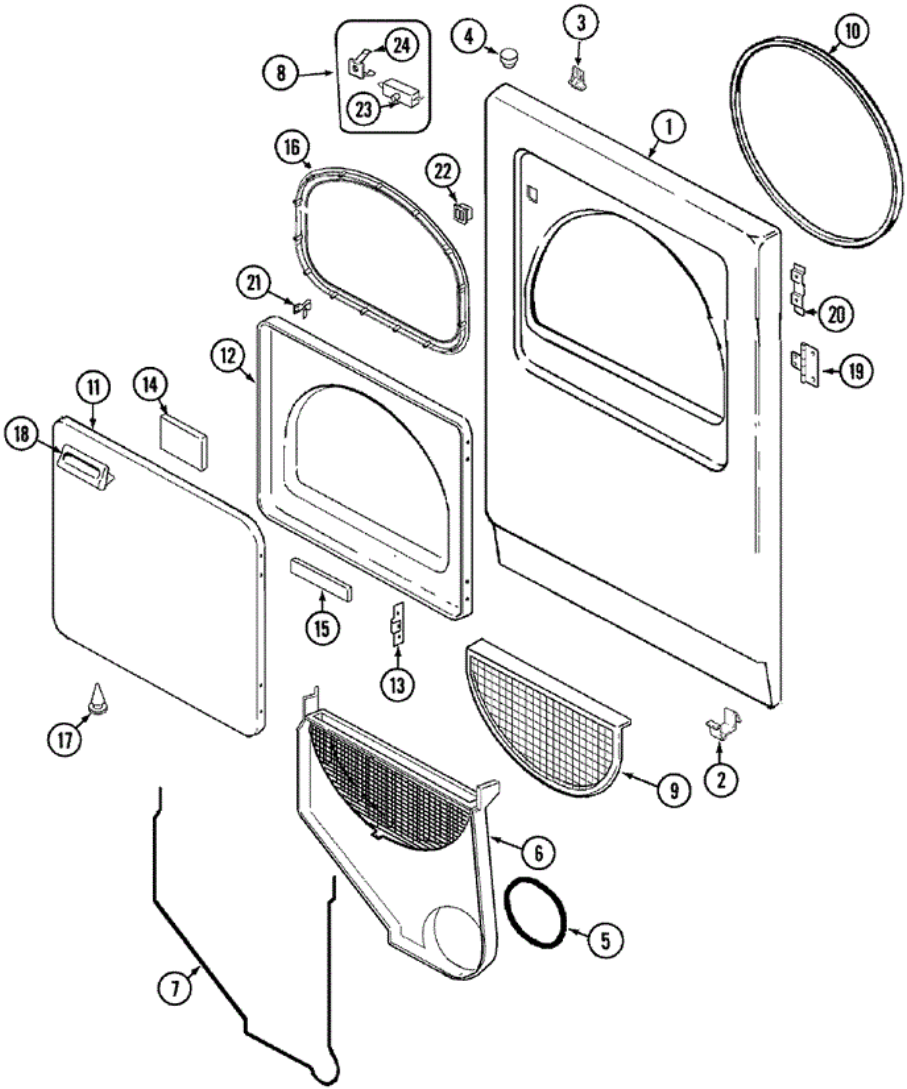

HYG3657AWW PUERTA