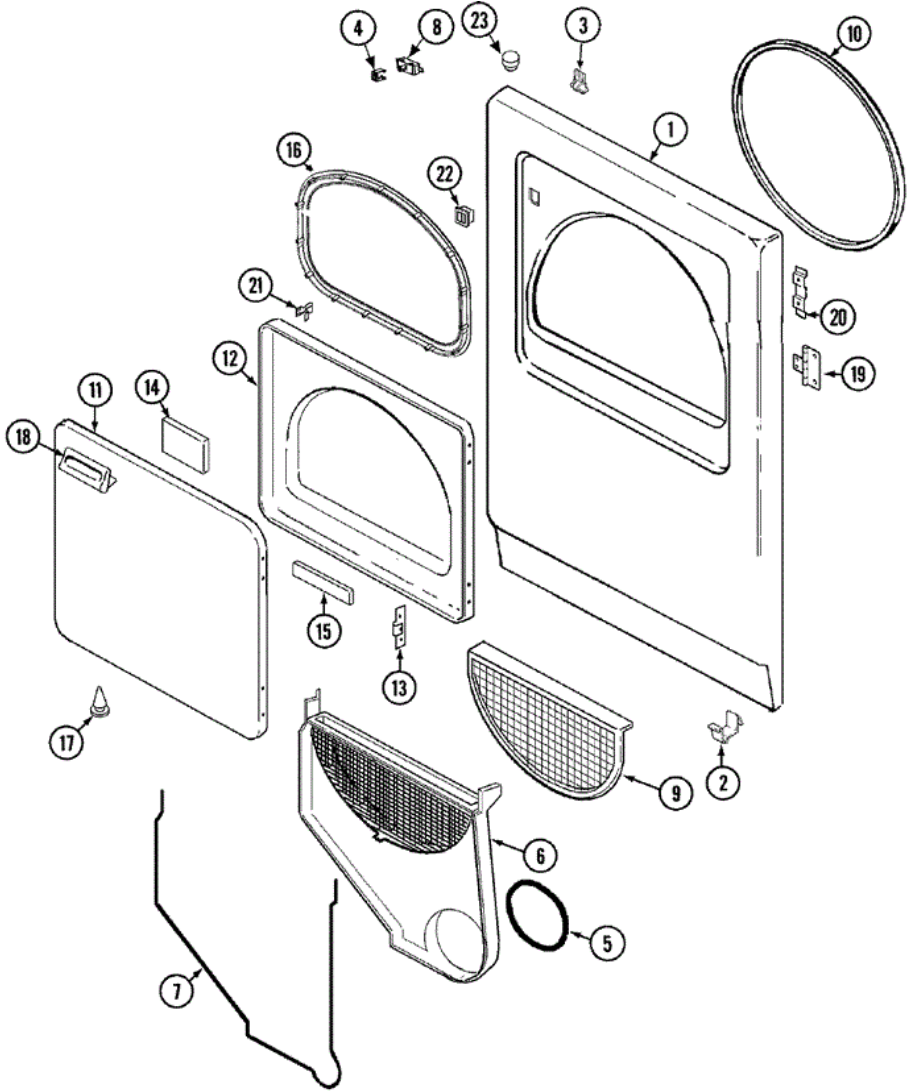

HYG3657AWW PUERTA (SERIE 14)