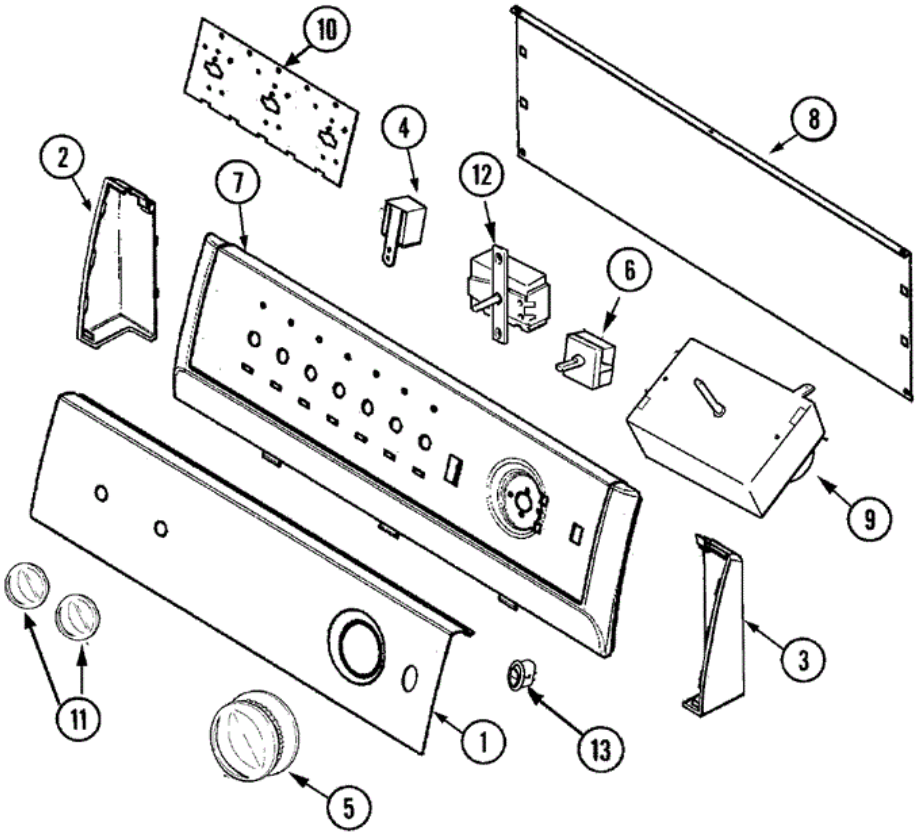

**HYG3657AWW GABINETE**

**HYG3657AWW GABINETE**

1	31001220	10	DAMPER, CABINET
1	31001423	10	TOP, CABINET (WHT)
1	31001527	10	REINFORMENT, TOP
2	53-2559	10	CABINET & BASE ASM (WHT)
2	31001714	12	CABINET & BASE ASM (WHT)
3	25-3092	10	SCREW
3	35-4128	10	PAD, HINGE
3	63-5712	10	HINGE, CABINET TOP
4	12002126	10	REINFORCEMENT BRACE/GLIDE KIT
5	25-3034	10	CLIP, WIRING
6	33-2653	10	BUMPER, CABINET
7	21001829	10	POST, LOCATING
8	31001547	10	CORD, POWER
11	63-5834	10	LEG, LEVELING
12	53-0120	10	CLIP, FRONT PANEL
13	31001320	10	CLIP, WIRING HARNESS
14	25-7733	10	SCREW
14	53-1921	10	SHIELD, WIRING
16	53-1625	10	BRACE, TUMBLER SUPPORT
17	31001469	10	GLIDE, TUMBLER (RT)
18	31001356	10	PAD, GLIDE
19	31001470	10	GLIDE, TUMBLER (LT)

**HYG3657AWW TABLERO**

## HYG3657AWW TABLERO

1	31001555	10	PANEL, CONTROL
2	21001519	10	ENDCAP (WHT-LT)
2	25-3092	10	SCREW
3	21001523	10	ENDCAP (WHT-RT)
3	25-3092	10	SCREW
4	33001848	10	SIGNAL, END OF CYCLE (CHIME)
5	31001554	10	KNOB/SKIRT, TIMER
6	25-3092	10	SCREW
6	31001190	10	SWITCH, TWO POSITION ROTARY
7	21002005	10	FRAME, CONTROL PANEL (WHT)
8	21001527	10	SHIELD, REAR (BACK PANEL)
8	25-3092	10	SCREW
9	25-3092	10	SCREW
9	31001731	10	TIMER
10	21001603	10	SHIELD, CONTROL (3 POS.)
11	21001974	10	KNOB, SELECTOR
12	25-3092	10	SCREW
12	31001447	10	SWITCH, TEMPERATURE
12	31001704	10	RESISTOR ASM TEMPERATURE
13	22003977	10	SWITCH, ROCKER (WHT)
14	31001491	10	HARNES, WIRE