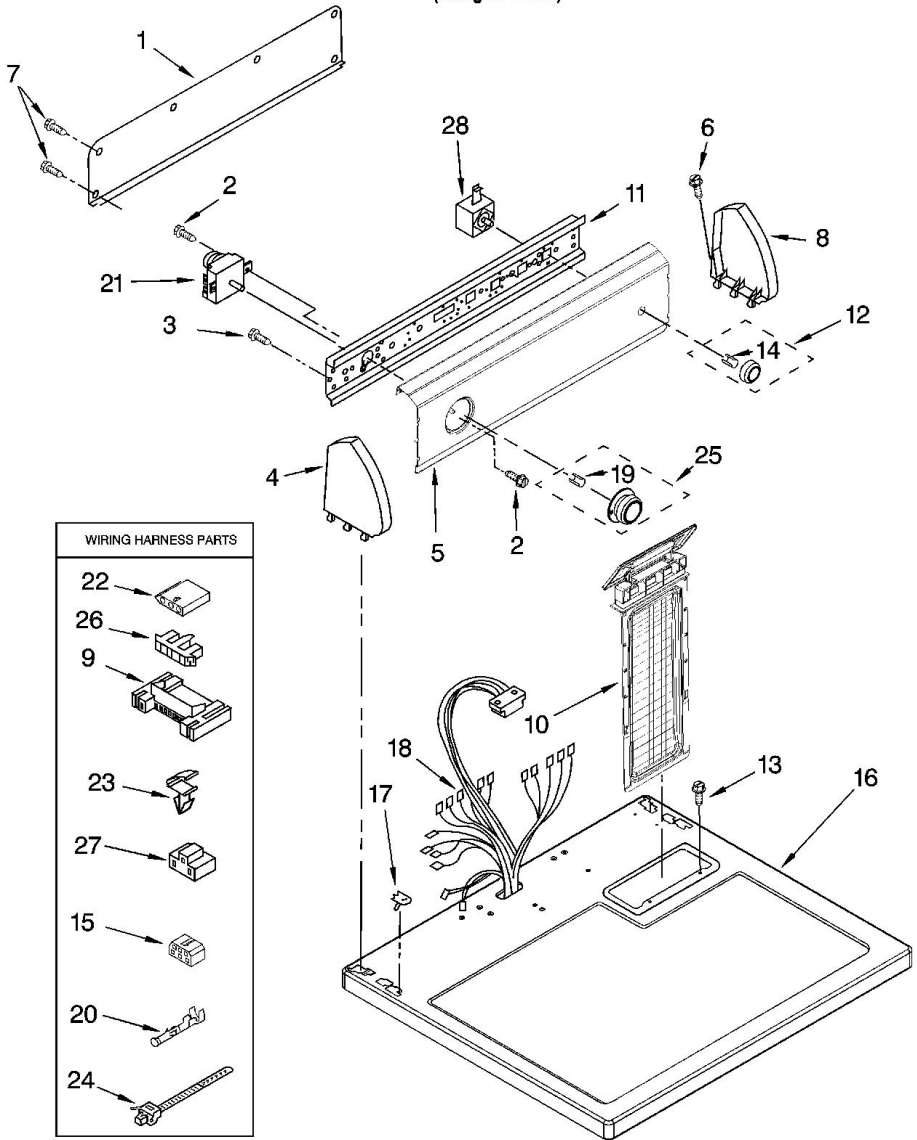

by Whirlpool Corporation

Secadora Whirlpool IED4400VQ1

Guía	N.P.	Descripción
1	3393008	Screw, 10-16 X 1/2
2	343641	Screw, 10-16 x 1/2
3	693995	Screw, Hex Washer Head
4	8541400	Bracket, Cabinet
5	3396795	Cover, Block
6	3403630	Plug, Strike
7	3396805	Panel, Rear
8	697776	Screw, 10-32 x 5/8 (External Ground)
9	3405246	Seal, Door
10	3406109	Door Switch Assembly
11	697773	Screw, 6-20 x 7/8
12	3397659	Block, Terminal
13	3404413	Plug, Hinge
14	8066217	Hinge, Top (2)
15	3394083	Clip, Front Panel (2)
16	279810	FOOT, OPTIONAL
16	3392100	Foot, Dryer
17	279318	Terminal, Tinned & Brass (3)
18	8530603	Cabinet (Includes Illus. 4)
19	98234	Clip, Ground
20	690363	Lock, Front Top (2)
21	W10224853	Panel, Front
22	691366	Idler & Pulley Assembly
23	685203	Clip, Felt Pad (2)
24	3389441	Catch, Door Assembly
25	W10131364	Belt, Drive
26	348780	Base, Motor
27	342055	Screw, 8-18 x 1/2

TOP AND CONSOLE PARTS

For Model: IED4400VQ1
 (Designer White)

Secadora Whirlpool IED4400VQ1

Guía	N.P.	Descripción
1	8274261	Panel, Rear Console
2	8533951	Screw, Grounding
3	8533971	Screw, 8-18 x 5/16
4	8274437	Cap, End (L.H.)
5	W10207807	Panel, Control
6	388326	Screw, Console
7	693995	Screw, Hex Head
8	8274434	Cap, End (R.H.)
9	3395683	Housing, Connector (Motor)
10	8558463	Screen, Lint
11	8271418	Bracket, Control
12	8538959	Knob, Push-To-Start
13	688983	Screw, 8-18 x 5/8
14	8536939	Clip, Spring
15	3347243	Connector 6-Circuit
16	8557930	Top
17	357213	Nut, Push-In (2)
18	W10186068	Harness, Wiring
19	688805	Spring Clip, Knob
20	94614	Terminal
21	W10185972	TIMER
22	3936144	Connector
23	3394427	CLIP-HARNESS
24	3391249	Tie, Cable
25	8538953	Timer Knob
26	3397269	Connector, Timer
27	3401144	Connector, (PTS Relay)
28	3977456	Switch, Push-To-Start