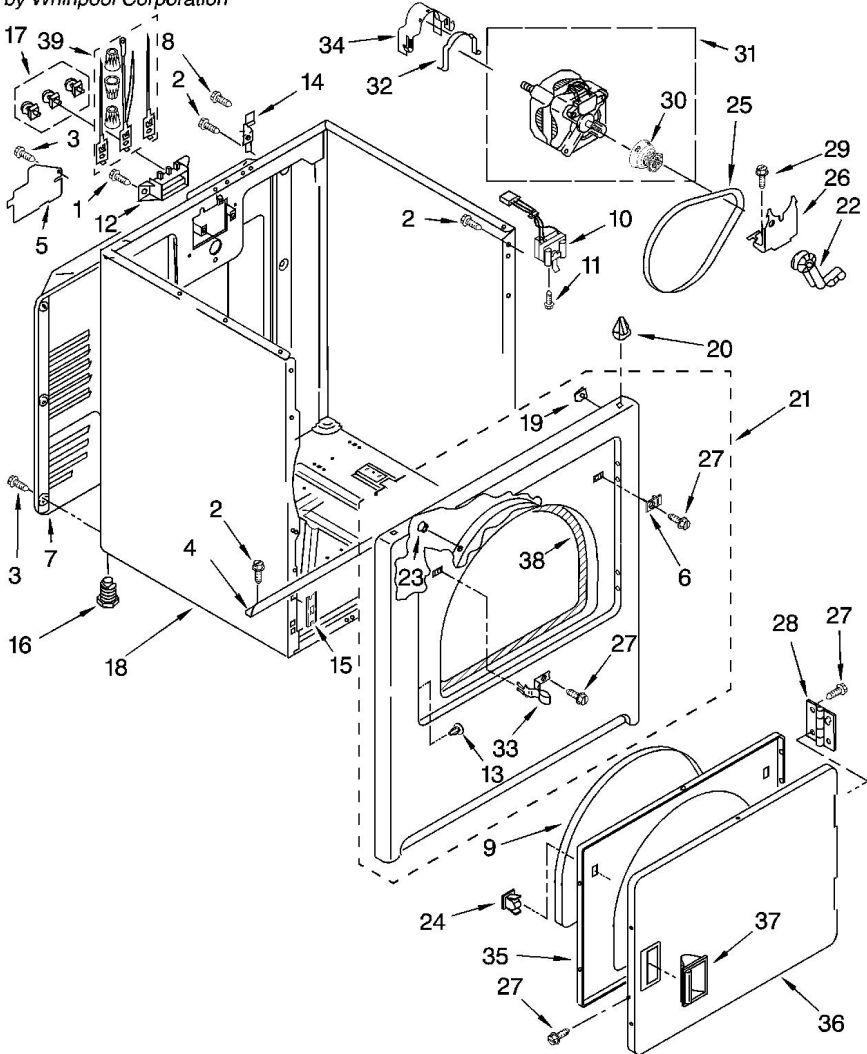

by Whirlpool Corporation

Secadora Whirlpool IED4400VQ1

Guía	N.P.	Descripción
1	3393008	Screw, 10-16 X 1/2
2	343641	Screw, 10-16 x 1/2
3	693995	Screw, Hex Washer Head
4	8541400	Bracket, Cabinet
5	3396795	Cover, Block
6	3403630	Plug, Strike
7	3396805	Panel, Rear
8	697776	Screw, 10-32 x 5/8 (External Ground)
9	3405246	Seal, Door
10	3406109	Door Switch Assembly
11	697773	Screw, 6-20 x 7/8
12	3397659	Block, Terminal
13	3404413	Plug, Hinge
14	8066217	Hinge, Top (2)
15	3394083	Clip, Front Panel (2)
16	279810	FOOT, OPTIONAL
16	3392100	Foot, Dryer
17	279318	Terminal, Tinned & Brass (3)
18	8530603	Cabinet (Includes Illus. 4)
19	98234	Clip, Ground
20	690363	Lock, Front Top (2)
21	W10224853	Panel, Front
22	691366	Idler & Pulley Assembly
23	685203	Clip, Felt Pad (2)
24	3389441	Catch, Door Assembly
25	W10131364	Belt, Drive
26	348780	Base, Motor
27	342055	Screw, 8-18 x 1/2

TOP AND CONSOLE PARTS

For Model: IED4400VQ1
 (Designer White)

Secadora Whirlpool IED4400VQ1

Guía	N.P.	Descripción
1	8274261	Panel, Rear Console
2	8533951	Screw, Grounding
3	8533971	Screw, 8-18 x 5/16
4	8274437	Cap, End (L.H.)
5	W10207807	Panel, Control
6	388326	Screw, Console
7	693995	Screw, Hex Head
8	8274434	Cap, End (R.H.)
9	3395683	Housing, Connector (Motor)
10	8558463	Screen, Lint
11	8271418	Bracket, Control
12	8538959	Knob, Push-To-Start
13	688983	Screw, 8-18 x 5/8
14	8536939	Clip, Spring
15	3347243	Connector 6-Circuit
16	8557930	Top
17	357213	Nut, Push-In (2)
18	W10186068	Harness, Wiring
19	688805	Spring Clip, Knob
20	94614	Terminal
21	W10185972	TIMER
22	3936144	Connector
23	3394427	CLIP-HARNESS
24	3391249	Tie, Cable
25	8538953	Timer Knob
26	3397269	Connector, Timer
27	3401144	Connector, (PTS Relay)
28	3977456	Switch, Push-To-Start