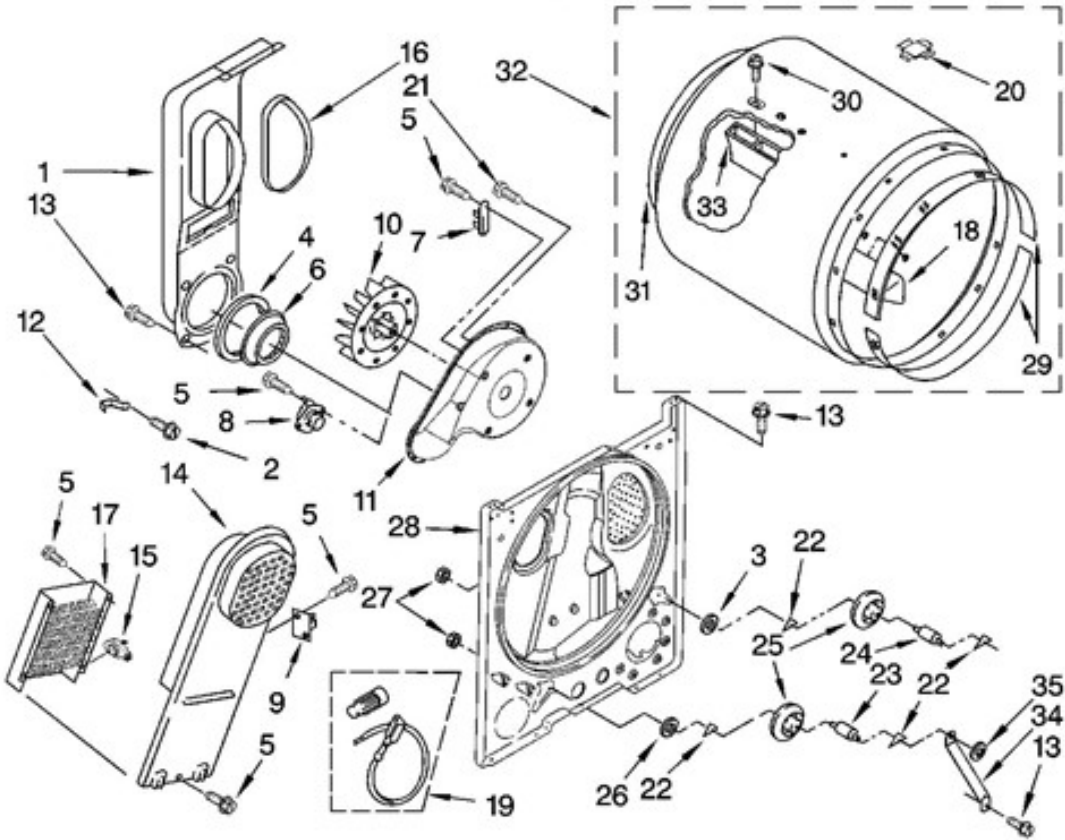

TOP AND CONSOLE PARTS

For Model: IED4400VQ1
 (Designer White)

Secadora Whirlpool IED4400VQ1

Guía	N.P.	Descripción
1	8274261	Panel, Rear Console
2	8533951	Screw, Grounding
3	8533971	Screw, 8-18 x 5/16
4	8274437	Cap, End (L.H.)
5	W10207807	Panel, Control
6	388326	Screw, Console
7	693995	Screw, Hex Head
8	8274434	Cap, End (R.H.)
9	3395683	Housing, Connector (Motor)
10	8558463	Screen, Lint
11	8271418	Bracket, Control
12	8538959	Knob, Push-To-Start
13	688983	Screw, 8-18 x 5/8
14	8536939	Clip, Spring
15	3347243	Connector 6-Circuit
16	8557930	Top
17	357213	Nut, Push-In (2)
18	W10186068	Harness, Wiring
19	688805	Spring Clip, Knob
20	94614	Terminal
21	W10185972	TIMER
22	3936144	Connector
23	3394427	CLIP-HARNESS
24	3391249	Tie, Cable
25	8538953	Timer Knob
26	3397269	Connector, Timer
27	3401144	Connector, (PTS Relay)
28	3977456	Switch, Push-To-Start

BULKHEAD PARTS

For Model: IED4400VQ1
 (Designer White)

Secadora Whirlpool IED4400VQ1

Guía	N.P.	Descripción
	279948	Kit, Dryer Repair
	3406839	Dry Rack
	8522199	Kit, Dryer Vent Testing
1	348368	Lint Chute Assembly
2	489463	Screw, 8-18 x 5/8
3	3388703	WASHER, SUPPORT
4	347139	Seal, Lint Chute
5	90767	Screw, 8-18 x 3/8
6	696302	Shield, Exhaust
7	3392519	Thermal Fuse
8	3387134	THERMOSTAT, INTERNAL-BIAS
9	3977393	THERMAL, CUT-OFF
10	694089	Wheel, Blower
11	8577230	Housing, Blower
12	8066155	CLIP
13	343641	Screw, 10-16 x 1/2
14	8541818	Box, Heater
15	3977767	THERMOSTAT, 221 F (105 C)
16	339956	Seal
17	3403585	Element, Heater
18	3403636	Baffle, Drum (1)
19	279457	Wire Kit, Terminal
20	8066086	DRUM HOLE PLUG
21	3390647	Screw, 8-18 x 1/2
22	690997	Ring, Tri
23	3399506	Shaft, L.H.
24	3399507	Shaft, R.H.
25	3397590	Roller, Support