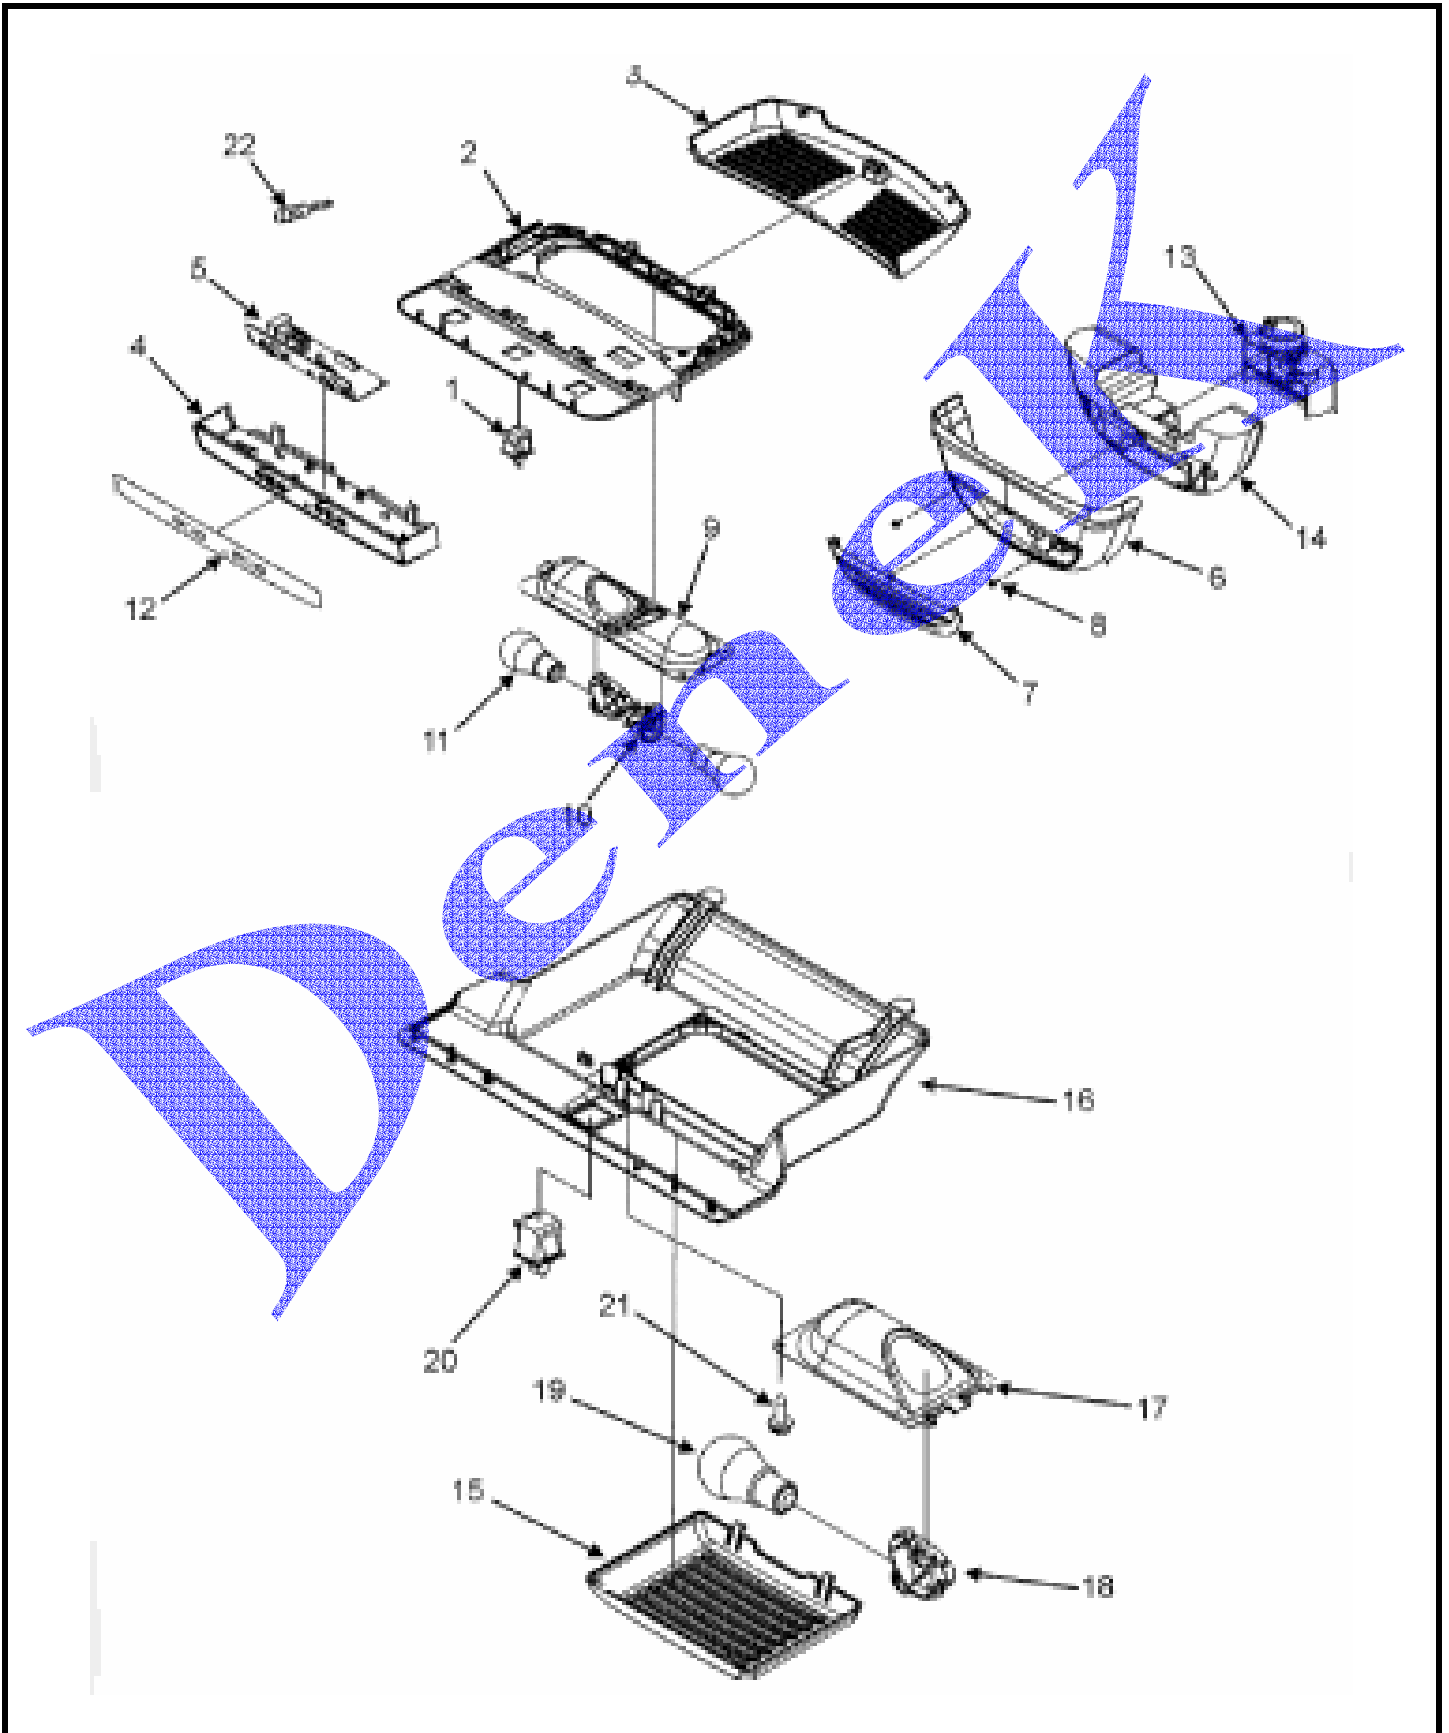

MAYTAG JBL2086HES

CONTROLS

MAYTAG JBL2086HES

CONTROLS

1	C3680310	SWITCH, LIGHT
2	67003896	MODULE, LIGHT
3	67003897	COVER, REF LIGHT
4	67003898	MODULE, REF CONTROL
5	12002445	CONTROL BOARD KIT (JAZZ)
6	67003899	COVER, DAMPER
7	67003900	INSERT, DAMPER COVER
8	M0213132	SCREW
9	67003901	HOUSING, LIGHT
10	12570701	SOCKET, LIGHT
11	67003883	BULB, LIGHT
12	67004722	OVERLAY, CONTROL MODULE
13	67003903	CONTROL, DAMPER
14	67003904	INSULATION, DAMPER CONTROL
15	67003905	COVER, FZ LIGHT
16	67003906	MODULE, FZ CONTROL
17	67001035	HOUSING, LIGHT
18	12570701	SOCKET, LIGHT
19	67003883	BULB, LIGHT
20	12466101	SWITCH, LIGHT/INTRLK
21	M0226528	SCREW, TC
22	12002355	THERMISTOR KIT
23	67003908	HARNESS, FZ MODULE
23	67004033	HARNESS, FF CONTROL