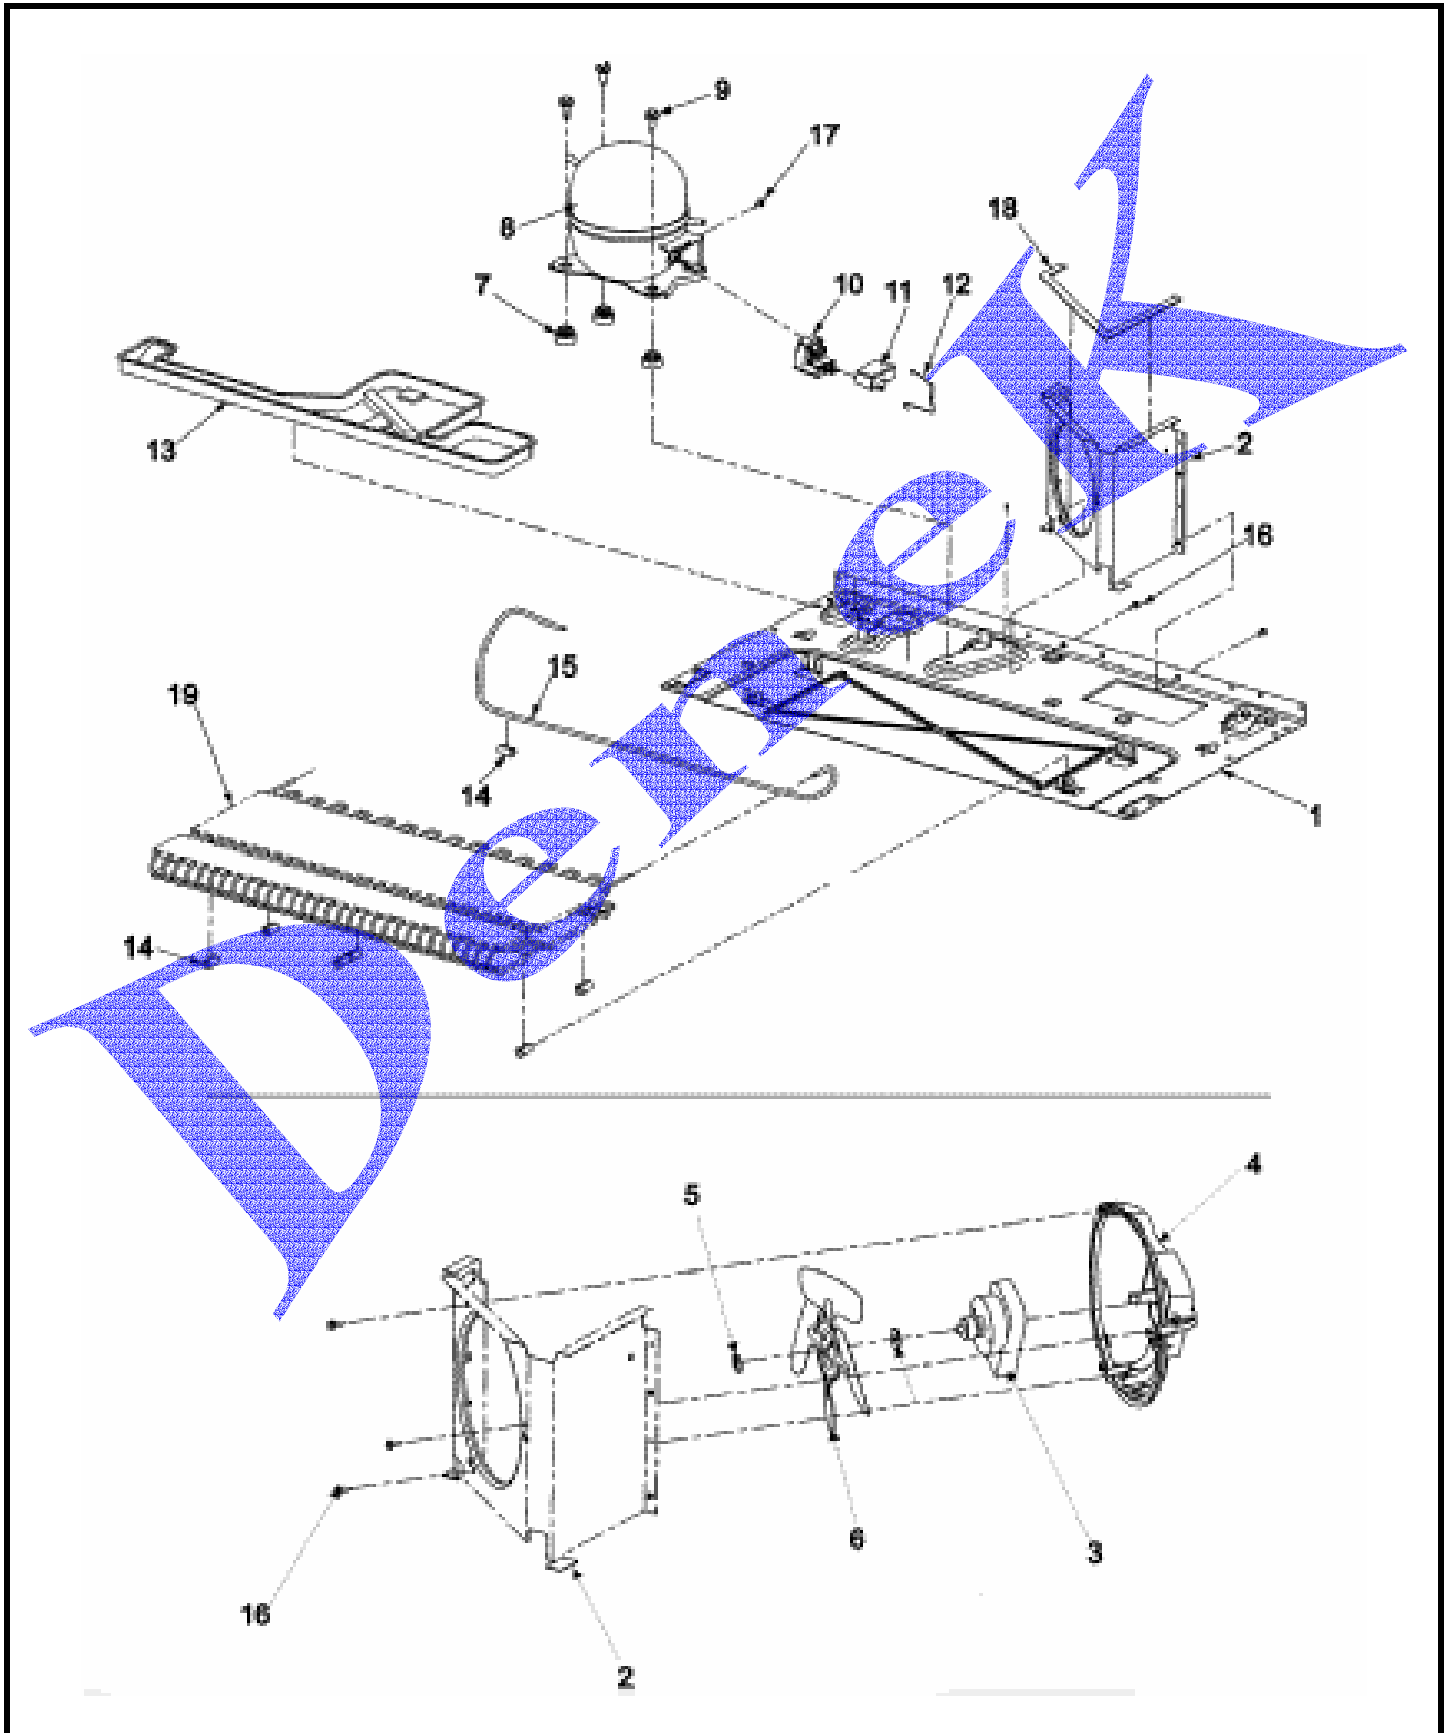

MAYTAG JBL2086HES

COMPRESSOR

MAYTAG JBL2086HES

COMPRESSOR

1	67001512	PAN, BASE
2	12687101	SHROUD, CONDENSER
3	12628701	MOTOR, CONDENSER FAN (ECM)
4	67003644	BRKT, ECM COND MOTOR
5	12632601	NUT, ECM MOTOR
6	12587601	BLADE, COND FAN
7	67003493	GROMMET, COMPRESSOR
8	67003762	COMPRESSOR, TPG1370YXA(BM)
9	M0221523	SCREW, SHLDR
10	67003764	OVERLOAD/RELAY W/CAPACITOR
11	C8931612	CAPACITOR
12	12576801	STRAP, BALE
13	12619101	PAN, DRAIN
14	12578601	GROMMET, CONDENSER
15	67002494	TUBE, DISCHARGE
16	M0238616	SCREW, SM
17	M0231604	SCREW, TF
18	61003210	SEAL
19	12560503ED	CONDENSER
20	10699602	TUBING, DAMPER 1.6
21	67004734	HARNESS, MC