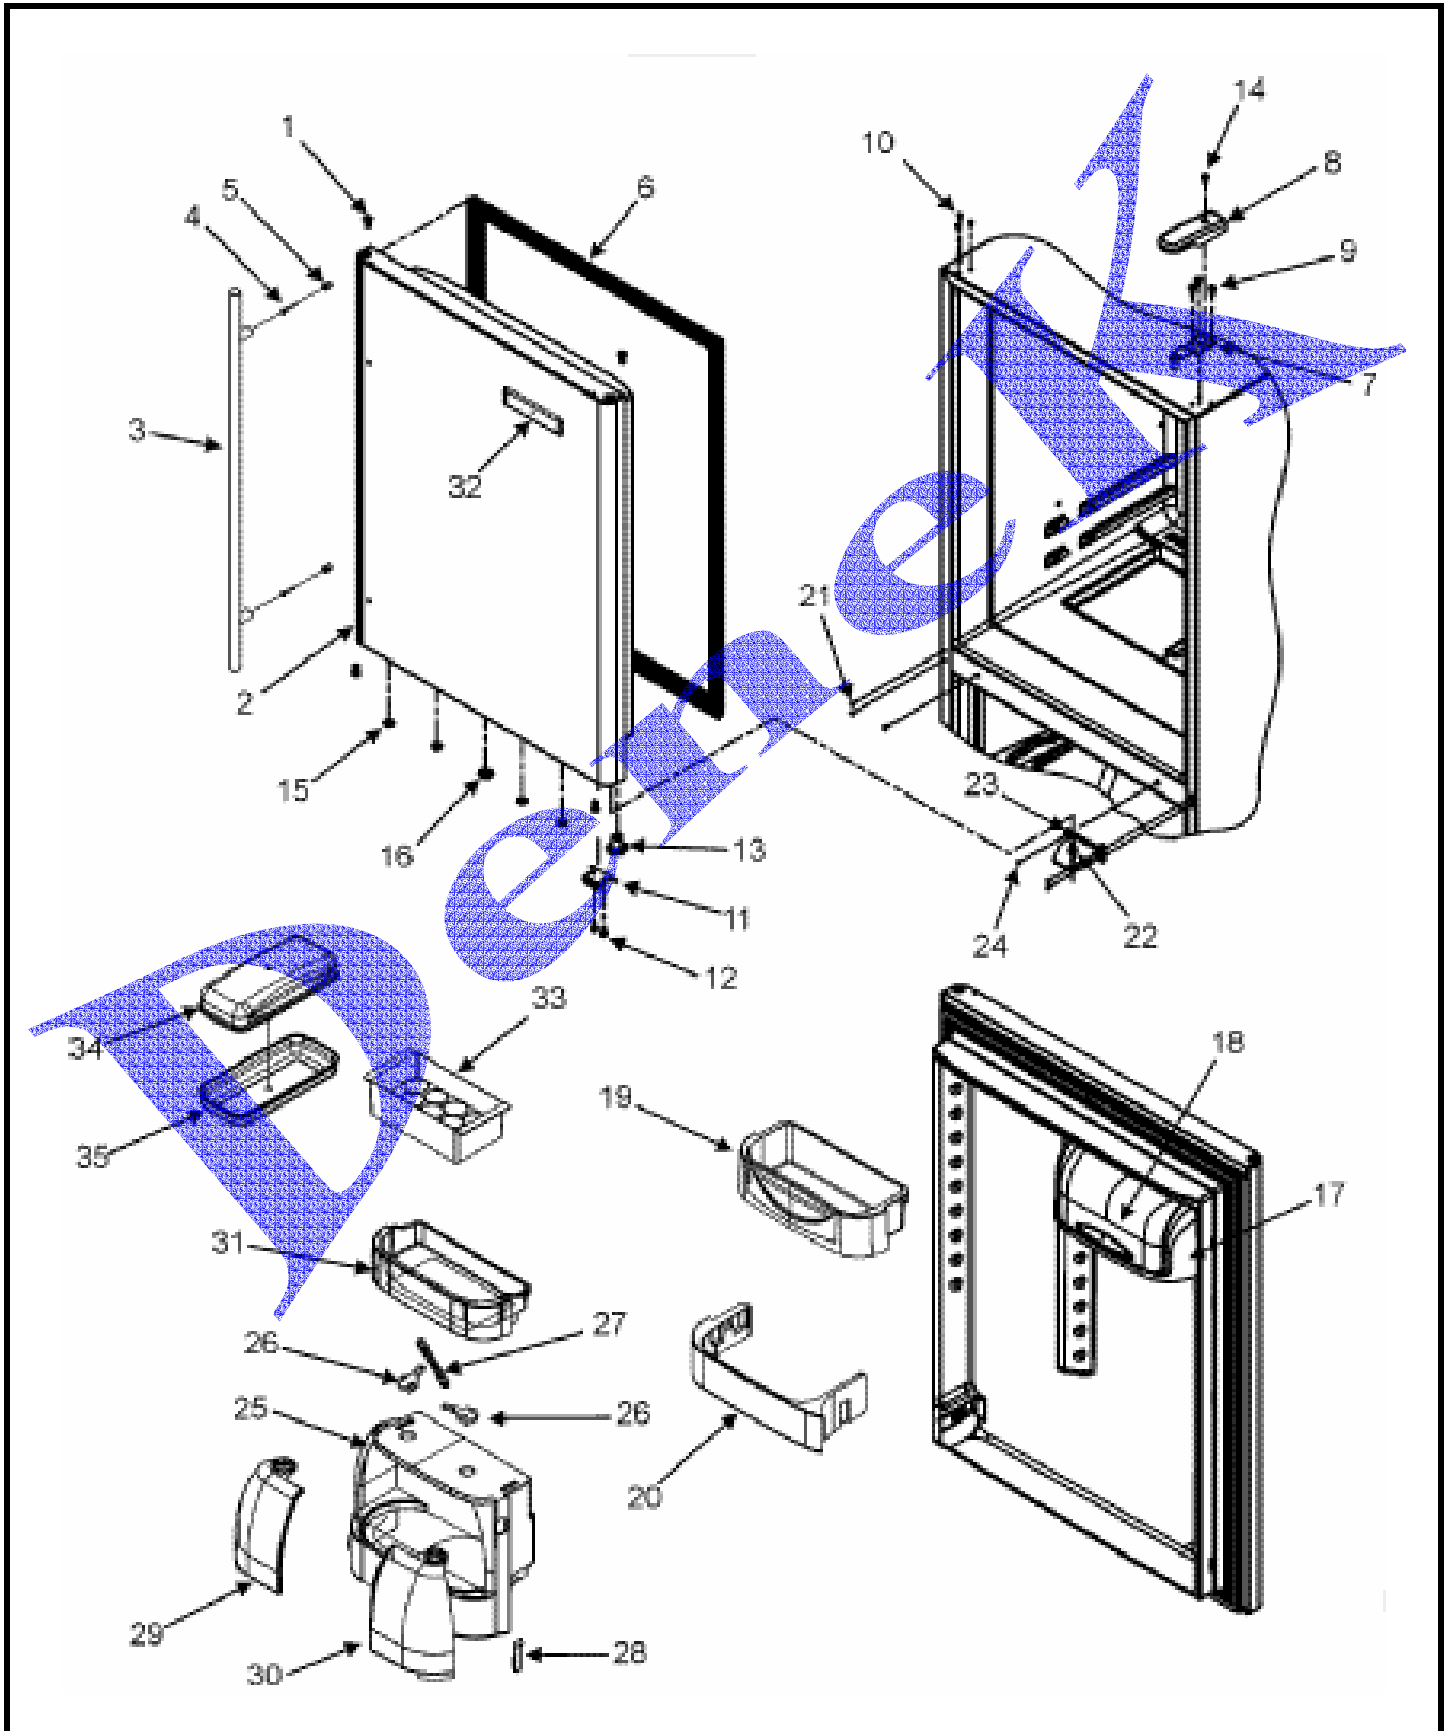

MAYTAG JBL2086HES

REFRIGERATOR DOOR

MAYTAG JBL2086HES

REFRIGERATOR DOOR

1	67003369	BUSHING, DOOR (BLK)
2	67004716	DOOR ASSY., REF. FOAM (STNLS)
3	67003394	HANDLE ASSY., REF DOOR (STNLS)
4	67003115	SCREW
5	67003114	MOUNT, HANDLE
6	67003557	GASKET, REF DOOR (BLK)
7	67001011	HINGE, TOP (BLK)
8	67001012	COVER, TOP HINGE (BLK)
9	M0238731	SCREW, TF
10	M0310731	PLUG, TOP HINGE BUTTON (BLK)
11	67003780	STOP, DOOR (BLK)
12	M0211533	SCREW, MOUNTING
13	67003639	CLOSURE, DOOR (BLK)
14	M0202327	SCREW-MACH
15	67001016	PLUG, BUTTON (BLK)
16	A3080001	PLUG, BUTTON (BLK)
17	67001279	TRAY, DAIRY
18	67003637	DOOR, DAIRY
19	67004718	BUCKET, LG REF DR
20	67004717	RETAINER, DOOR
21	M0239730	SCREW, TF
22	67002734	PIN, CENTER HINGE
23	67001167	HINGE, CENTER (BLK)
24	M0239730	SCREW, TF
25	67004720	FRAME, CHILLER
26	67002293	LINKAGE, CHILLER
27	67004601	LINKAGE, CHILLER CTR
28	67004602	HOOK, CHILLER FRAME
29	67004719	DOOR, CHILLER (LT)
30	67004598	DOOR, CHILLER (RT)
31	67004721	BUCKET, CHILLER
32	67004548	NAMEPLATE
33	67215-2	TRAY, EGG
34	67004405	LID, BUTTER TRAY
35	67004404	TRAY, BUTTER