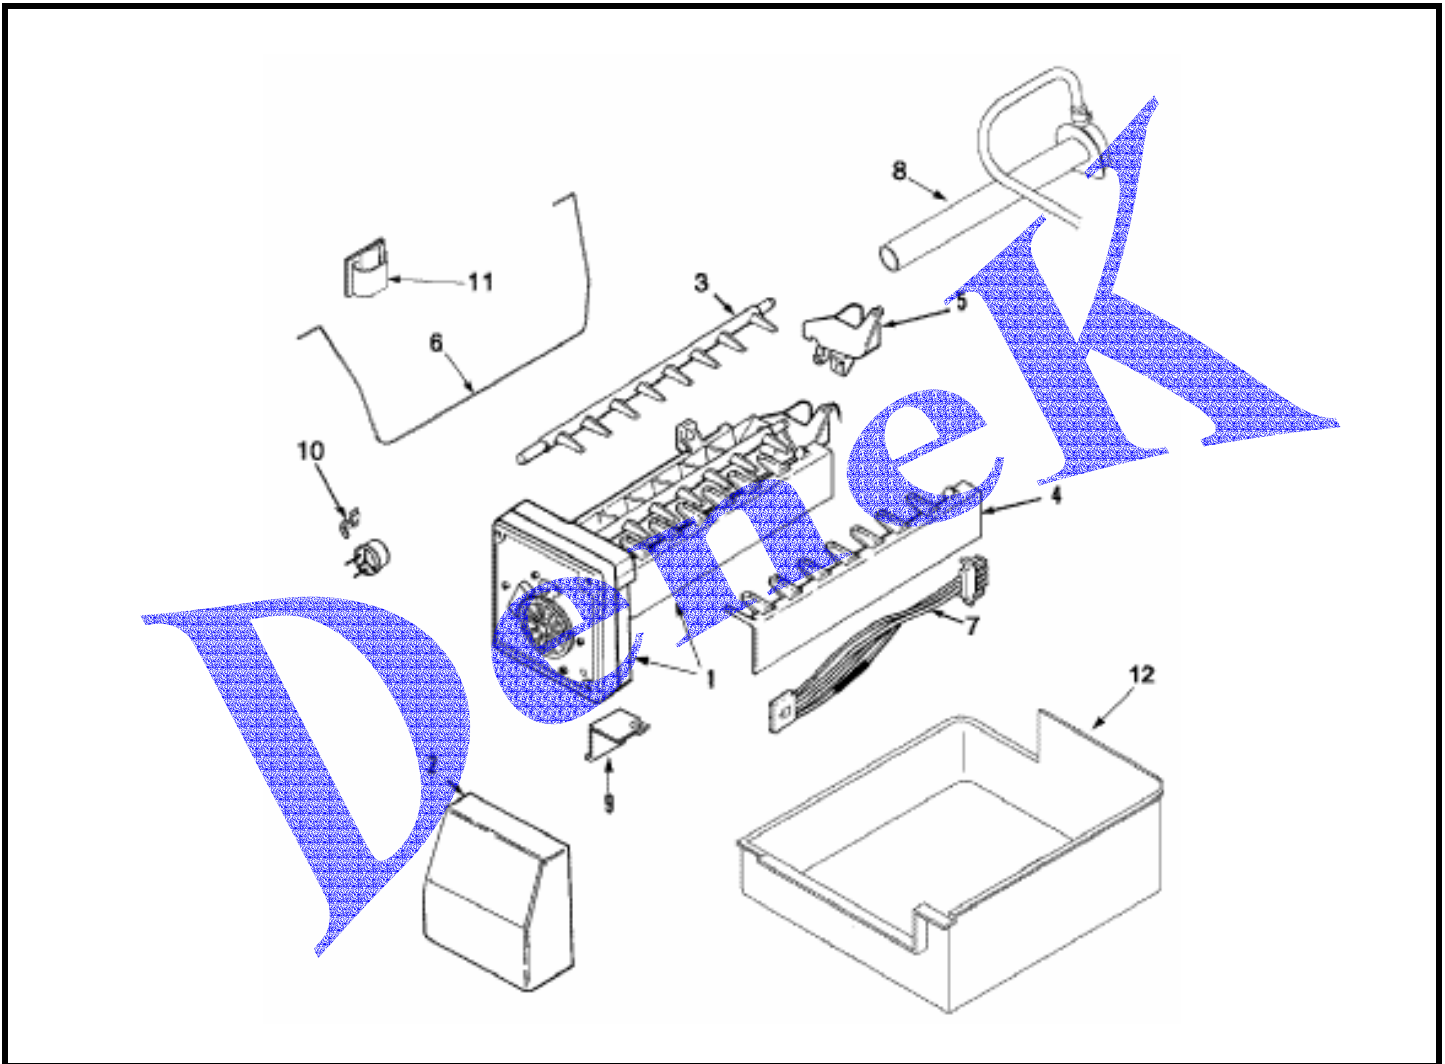

MAYTAG JBL2086HES

ICE MAKER

1	61005508	ICE MAKER ASSY.
1	67002823	BRKT, ICE MAKER
1	M0211018	SCREW, SM
2	10519807	COVER, ICE MAKER
3	95101-1	EJECTOR, ICE
4	95102-1	STRIPPER, ICE
5	95100-1	INLET, WATER
6	67004028	ARM, IM SHUTOFF
7	67001489	HARNESS, ICE MAKER*
8	10463201	ELBOW, FILL TUBE
9	95107-1	BRACKET, MODULE & HEATER
9	95108-1	SCREW, BRACKET
10	95104-1	RETAINER, THERMOSTAT
11	M0104106	CLIP
12	67001255	PAN, ICE
13	10244904	COUPLING
14	R0131235	ICE MAKER HOOK UP KIT