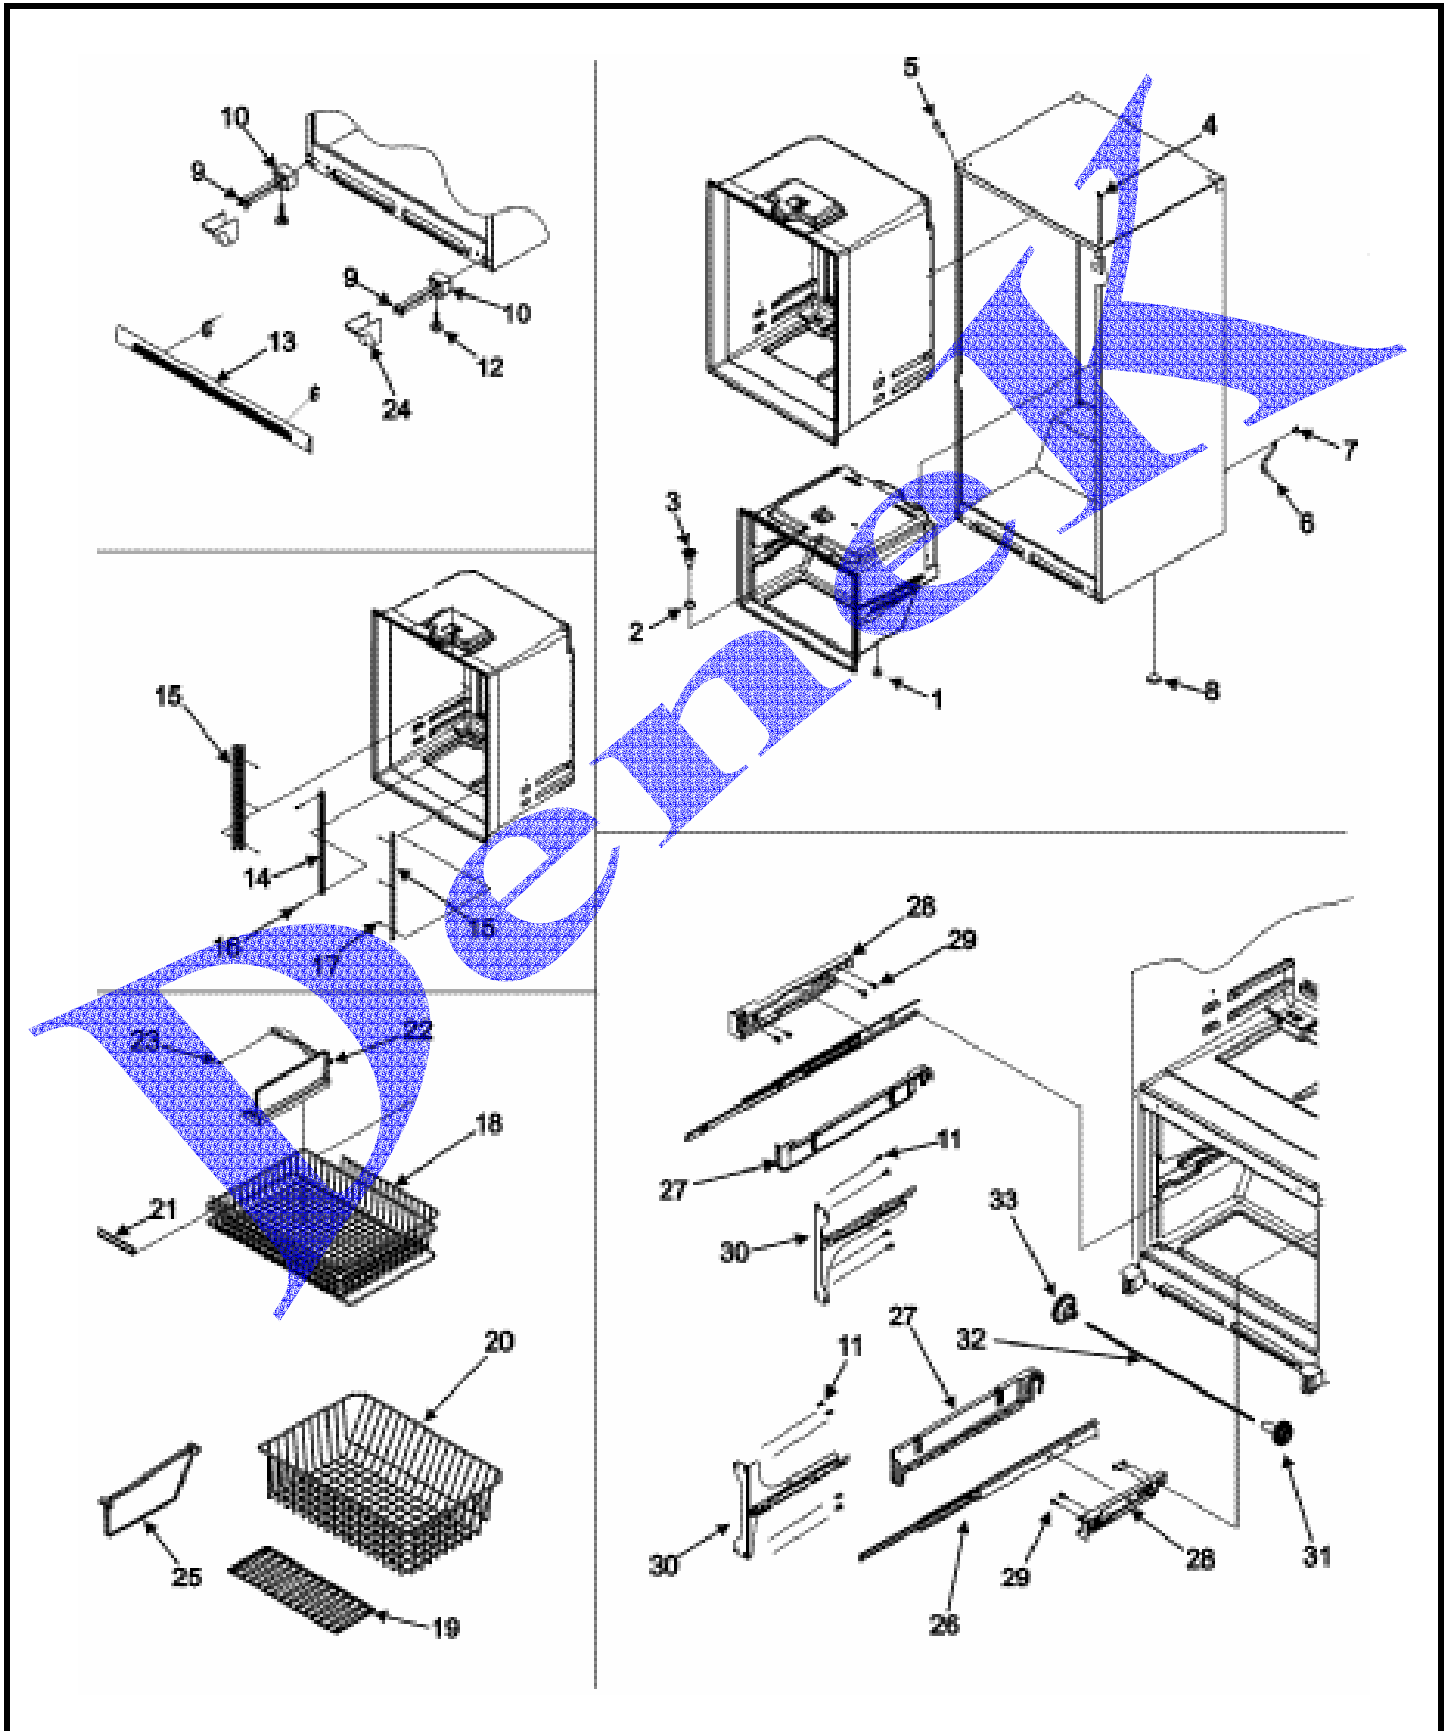

MAYTAG JBL2086HES

INTERIOR CABINET & FREEZER SHELVES

MAYTAG JBL2086HES

INTERIOR CABINET & FREEZER SHELVES

1	B8381501	GASKET, DRAIN TUBE
2	M0500703	SEAL, O RING
3	D7753903	FUNNEL, DRAIN
4	A4539607	POP RIVET
5	67003485	COVER, CORNER (BLK)
6	67001066	TUBE, DRAIN
7	67001067	CLIP, DRAIN TUBE
8	A3076901	PLUG, BUTTON
9	67003858	SCREW, BOTTOM HINGE
10	67001238	HINGE, BOTTOM E-CT (BLK)
11	M0211018	SCREW, SM
12	10354001	BRAKE, FOOT
13	67002224	TOE GRILLE ASSY (BLK)
13	12627302	CLIP, TOE GRILLE
14	67001073	LADDER, CENTER
15	67002489	LADDER, L/R SIDE
16	M0231425	SCREW
17	M0238642	SCREW, SM
18	67002976	BASKET, UPPER
19	67003890	TRAY, LWR BASKET
20	67004726	BASKET, FREEZER (LWR)
21	10508506	HANDLE, BASKET/SHELF
22	67004127	DIVIDER, BASKET (UPPER)
23	67001310	SCREW
24	12561901B	COVER, LWR HINGE (BLK)
25	67004727	DIVIDER, BASKET (LWR)
26	67004758	SLIDE, DRAWER
27	67004728	CRADLE, BASKET (LT)
27	67004729	CRADLE, BASKET (RT)
28	67004730	ADAPTER (LT)
28	67004731	ADAPTER (RT)
29	M0211021	SCREW 1"
30	67004732	BRACKET, DRAWER SLIDE (LT)
30	67004733	BRACKET, DRAWER SLIDE (RT)
31	67004066	GEAR (LT)
32	67004017	SHAFT, RACK
33	67004016	GEAR (RT)
34	67005932	COVER, CHILLER VENT