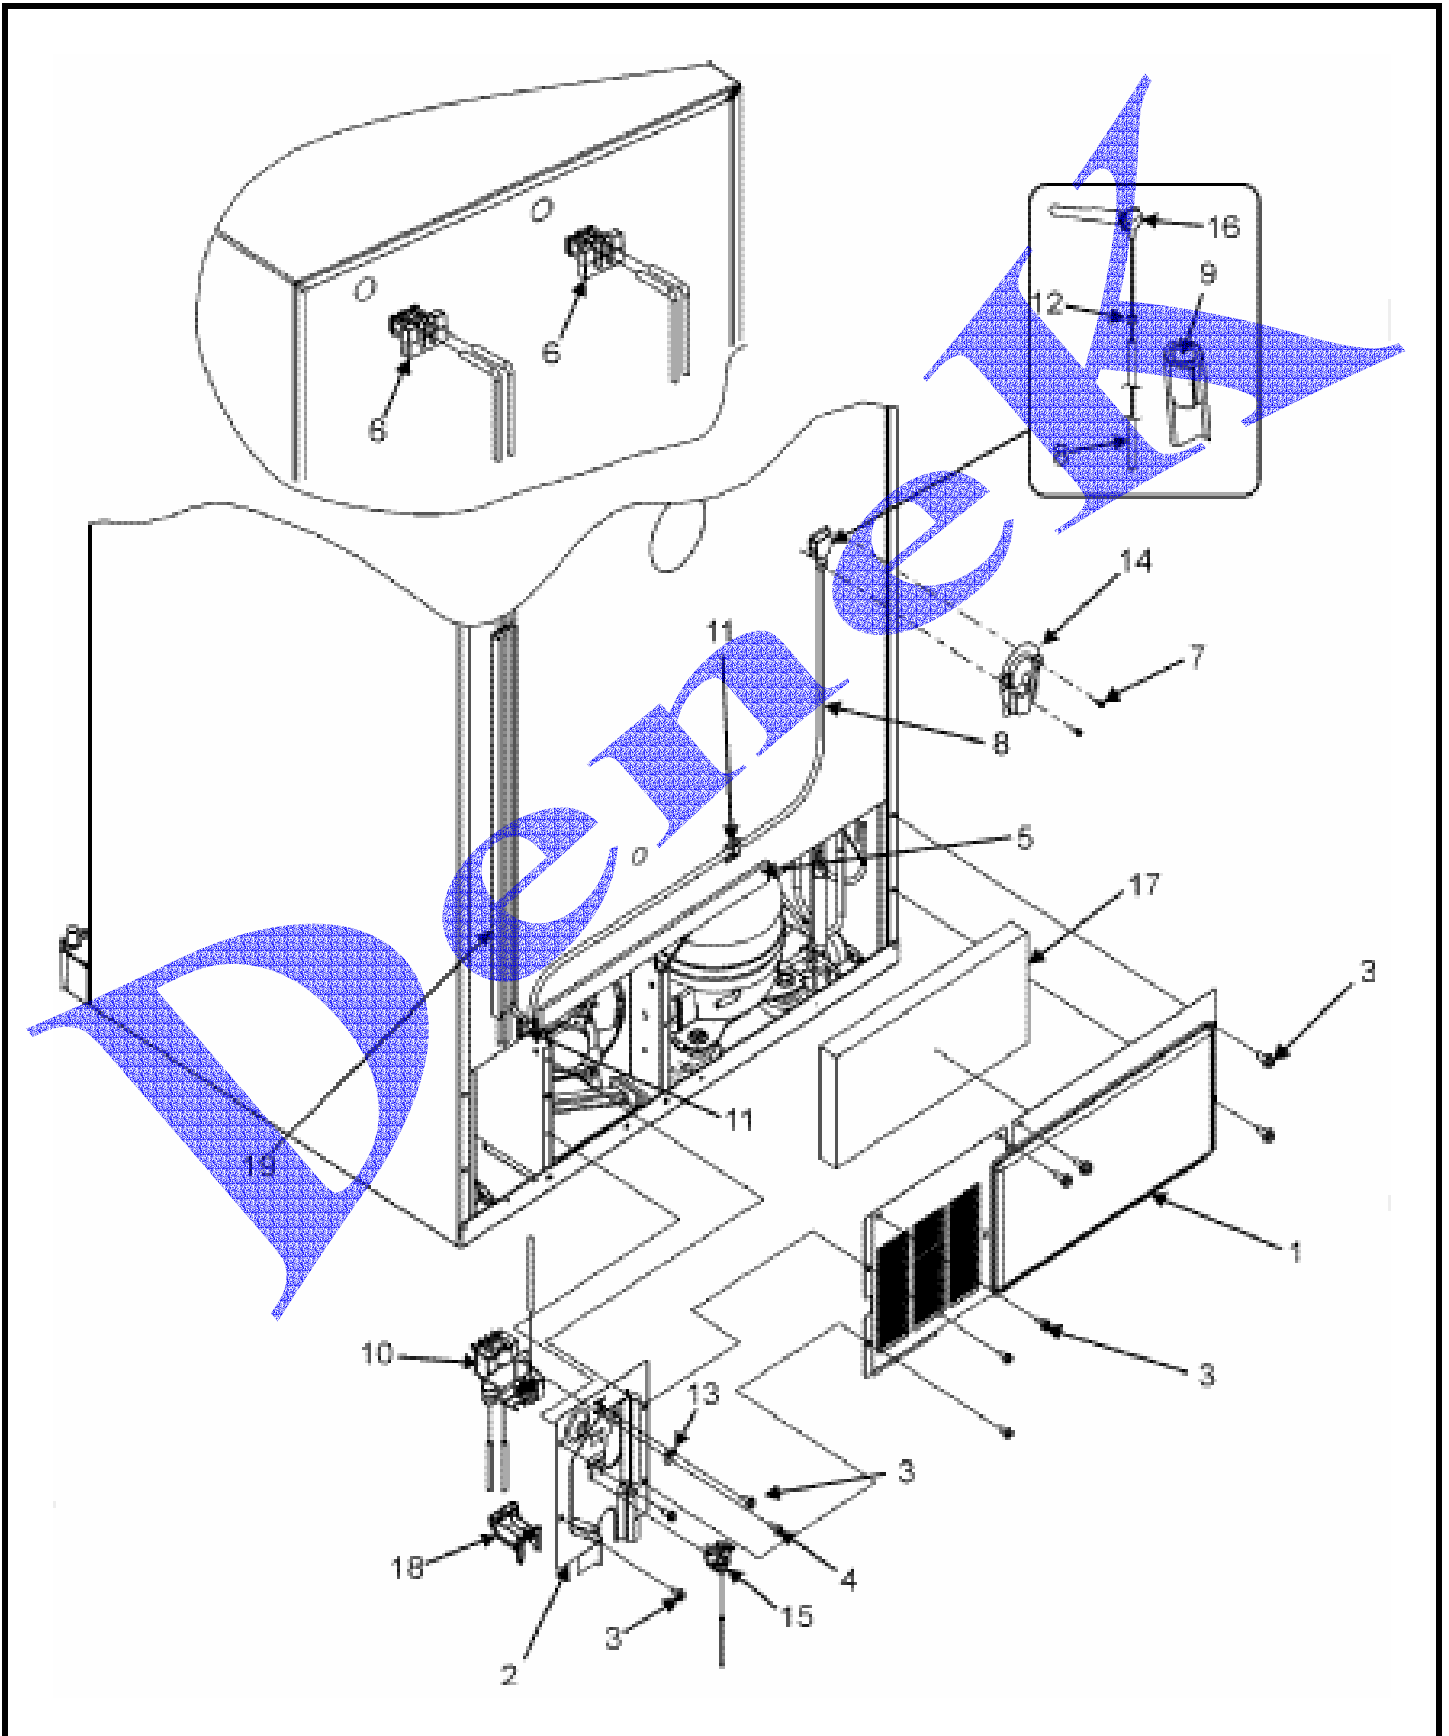

MAYTAG JBL2086HES

CABINET BACK

MAYTAG JBL2086HES

CABINET BACK

1	12575102ED	BACK, MC
2	67004735	COVER, WATER VALVE
3	M0238616	SCREW, SM
4	M0251015	SCREW
5	B5759649	GASKET, MC BACK
6	67004092	BLOCK, FILTER
7	M0211018	SCREW, SM
8	67003729	TUBE, PLASTIC
9	A3223101	INSERT, PLASTIC TUBE
10	67003818	VALVE, DUAL WATER
11	M0104106	CLIP
12	M0114003	CLIP, SPEED
13	M0108105	CLAMP, TUBE
14	67003331	COVER, WATER LINE
15	67004100	CLIP, WATERLINE
16	10463201	ELBOW, FILL TUBE
17	67003796	FIBER, ACOUSTIC
18	67004101	SWEEP, DUAL TUBE
19	67004102	TRACK, WATERLINE
20	M0104102	CLIP, CORD
21	12583301	CORD, POWER