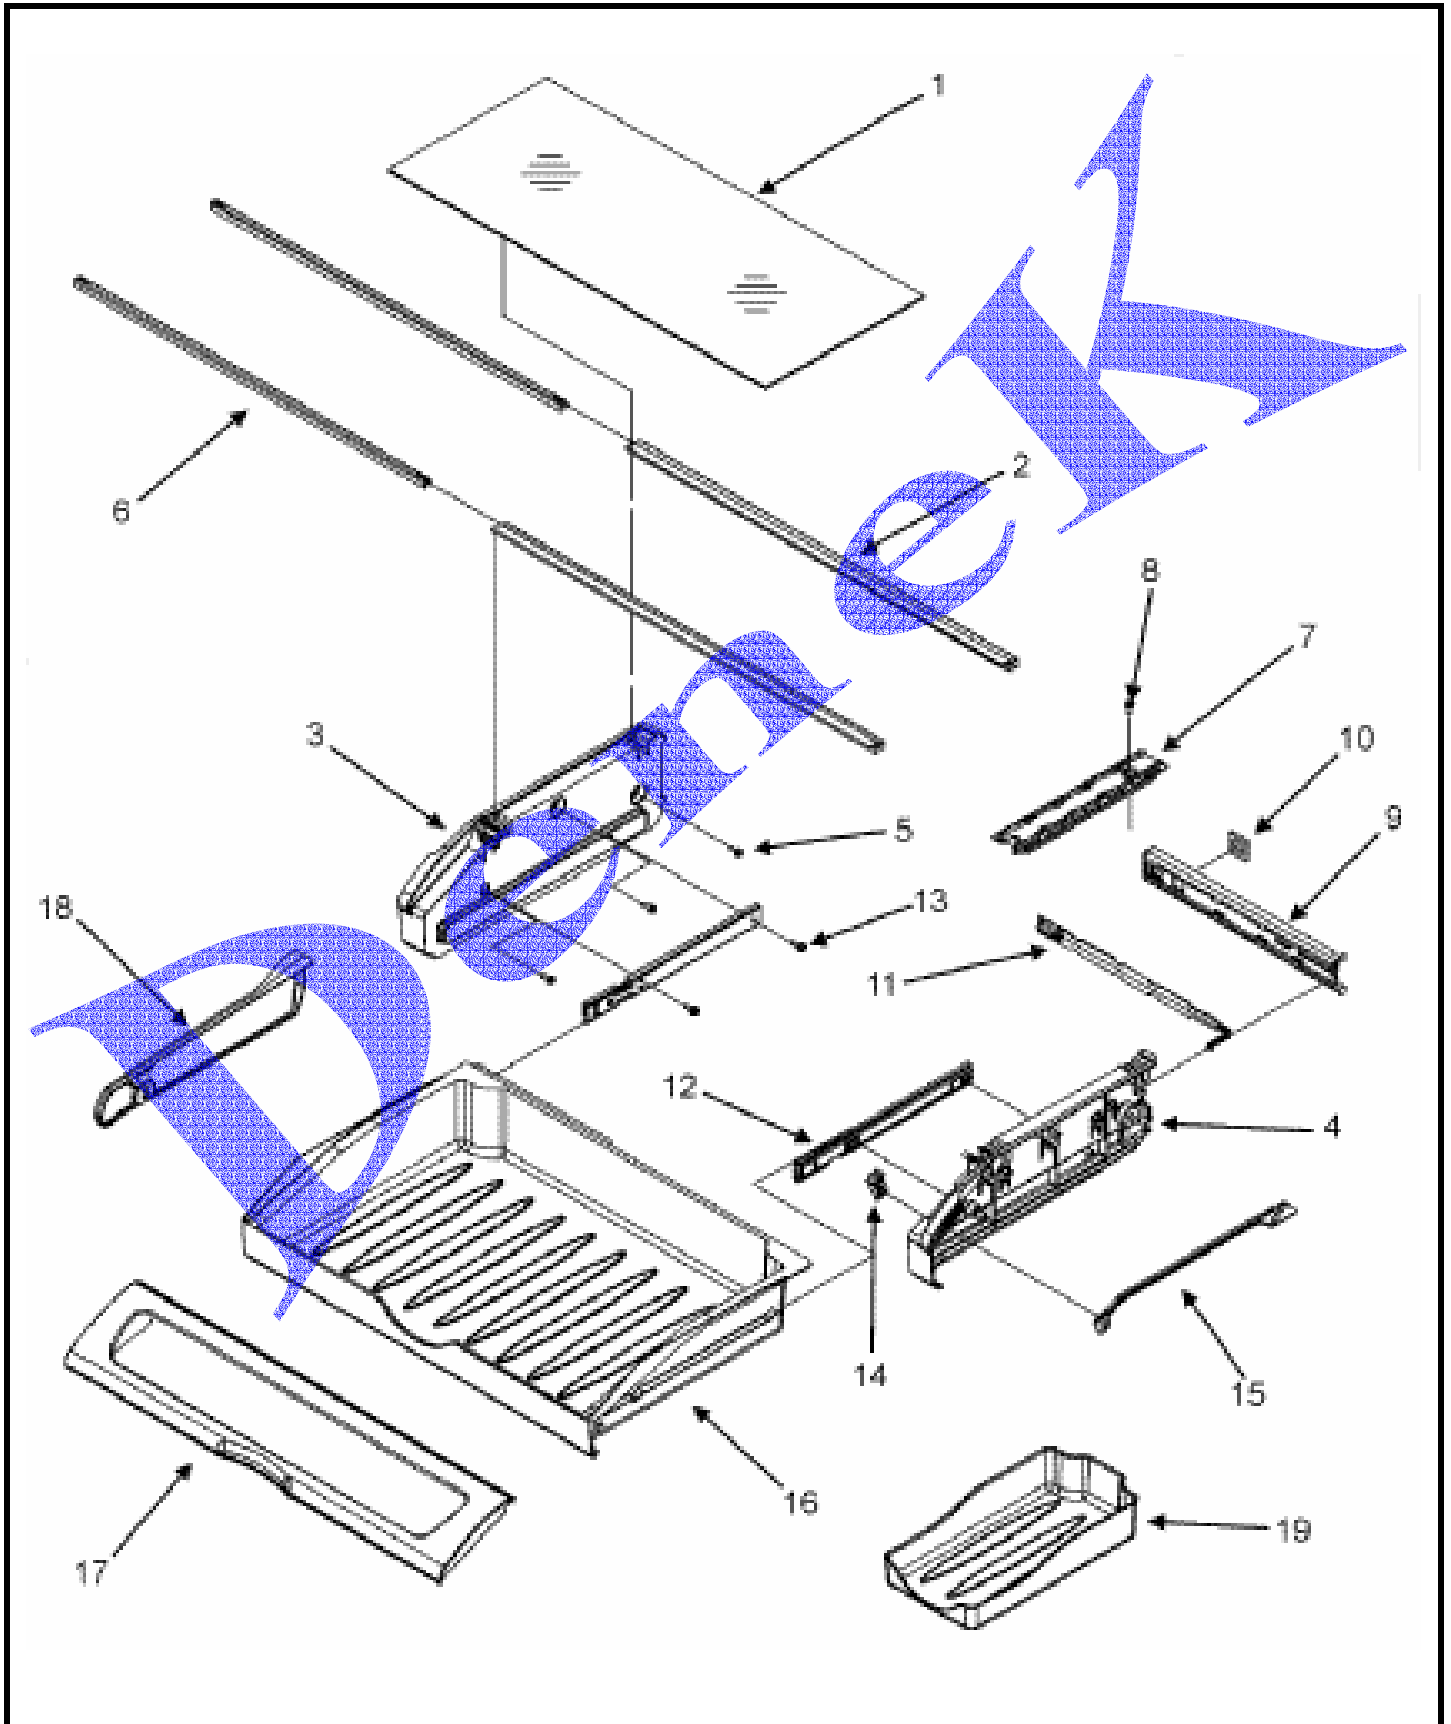

MAYTAG JBL2086HES

PANTRY ASSEMBLY

MAYTAG JBL2086HES

PANTRY ASSEMBLY

1	67002332	GLASS, PANTRY
2	67002331	EXTR, GLASS SUPPORT
3	67002326	END CAP, PANTRY (LT)
4	67004725	END CAP, PANTRY (RT)
5	M0238636	SCREW-SM
6	67002330	BRACE, PANTRY
7	67001719	TRACK, DELI DRAWER
8	M0238642	SCREW, SM
9	67002328	HOUSING, CONTROL
10	67002329	GASKET, PANTRY
11	67003793	SLIDE, TEMP CONTROL
12	67002752	GLIDE, PANTRY DOOR
13	M0211533	SCREW, MOUNTING
14	67003791	KNOB, TEMP CONTROL
15	67003794	BAR, TEMP CONTROL
16	67003530	DRAWER, PANTRY
17	67003332	LID ASSY., PANTRY
18	67002321	DIVIDER, PANTRY
19	67003407	TOTE, PANTRY