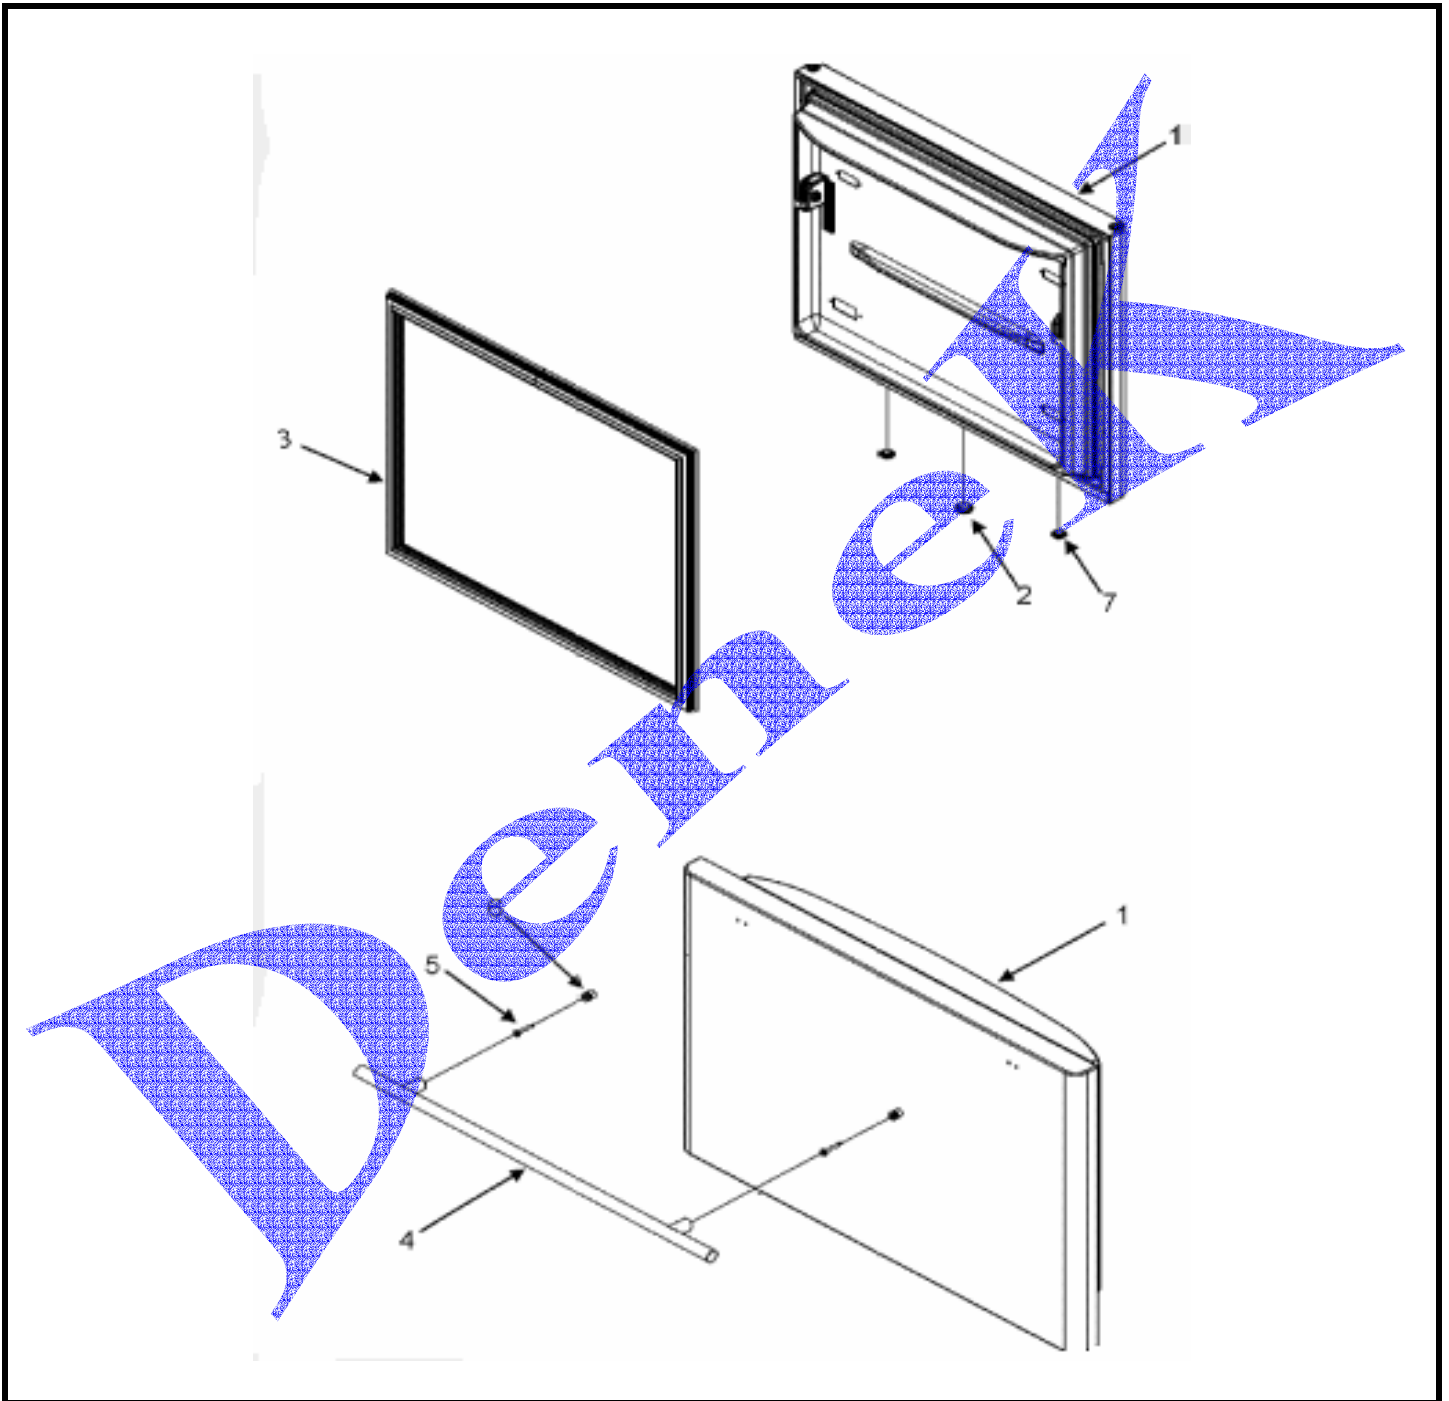

MAYTAG JBL2086HES

EVAPORATOR AREA & ROLLERS

1	67001079	GRILLE, FZ AIR**
2	67002490	TRAY, DRIP E-CT
3	10623002	CLIP, EVAPORATOR
4	67004018	COVER, EVAPORATOR
5	67002492	GASKET
6	12606102	BOLT, ROLLER ADJ
7	67002227	ROLLER BRACKET ASSY
8	M0238616	SCREW, SM
9	M0260242	SCREW, TF
10	10547002	CLIP, DRIER
11	B2150504	DRIER
12	12001919	KIT, EVAPORATOR
13	67001083	DAM, LEFT RETURN
14	67001084	DAM, RIGHT RETURN
15	67002493	HEATER, DEFROST
16	10428101	CLIP, EVAP HEATER
17	67001086	SHROUD, EVAP FAN
18	67003636	MOTOR, EVAP FAN
19	12217805	CLIP, EVAP MOTOR
20	12619301	GROMMET, FAN MOTOR
21	12217201	FAN, EVAPORATOR
22	67001291	GASKET, FOAM
23	12456801	BRACKET, ROLLER
24	M0286708	NUT, SPEED
25	10450602	ROLLER
26	M1205302	RIVET
27	M0220617	SCREW
28	M0211018	SCREW, SM
29	12002355	THERMISTOR KIT
30	67003924	COVER, FZ THERMISTOR
31	10093315	SCREW, ADJUSTING (ROD)
32	67003426	THERMOSTAT, DEFROST
33	67003931	HARNESS, EVAP HEATER

MAYTAG JBL2086HES

FREEZER DOOR

1	67004699	DOOR ASSY., FRZ. FOAM (STNLS)
2	A3080001	PLUG, BUTTON (BLK)
3	67003559	GASKET, FZ DOOR (BLK)
4	67003395	HANDLE ASSY., FRZ DOOR (STNLS)
5	67003115	SCREW
6	67003114	MOUNT, HANDLE
7	67001016	PLUG, BUTTON (BLK)