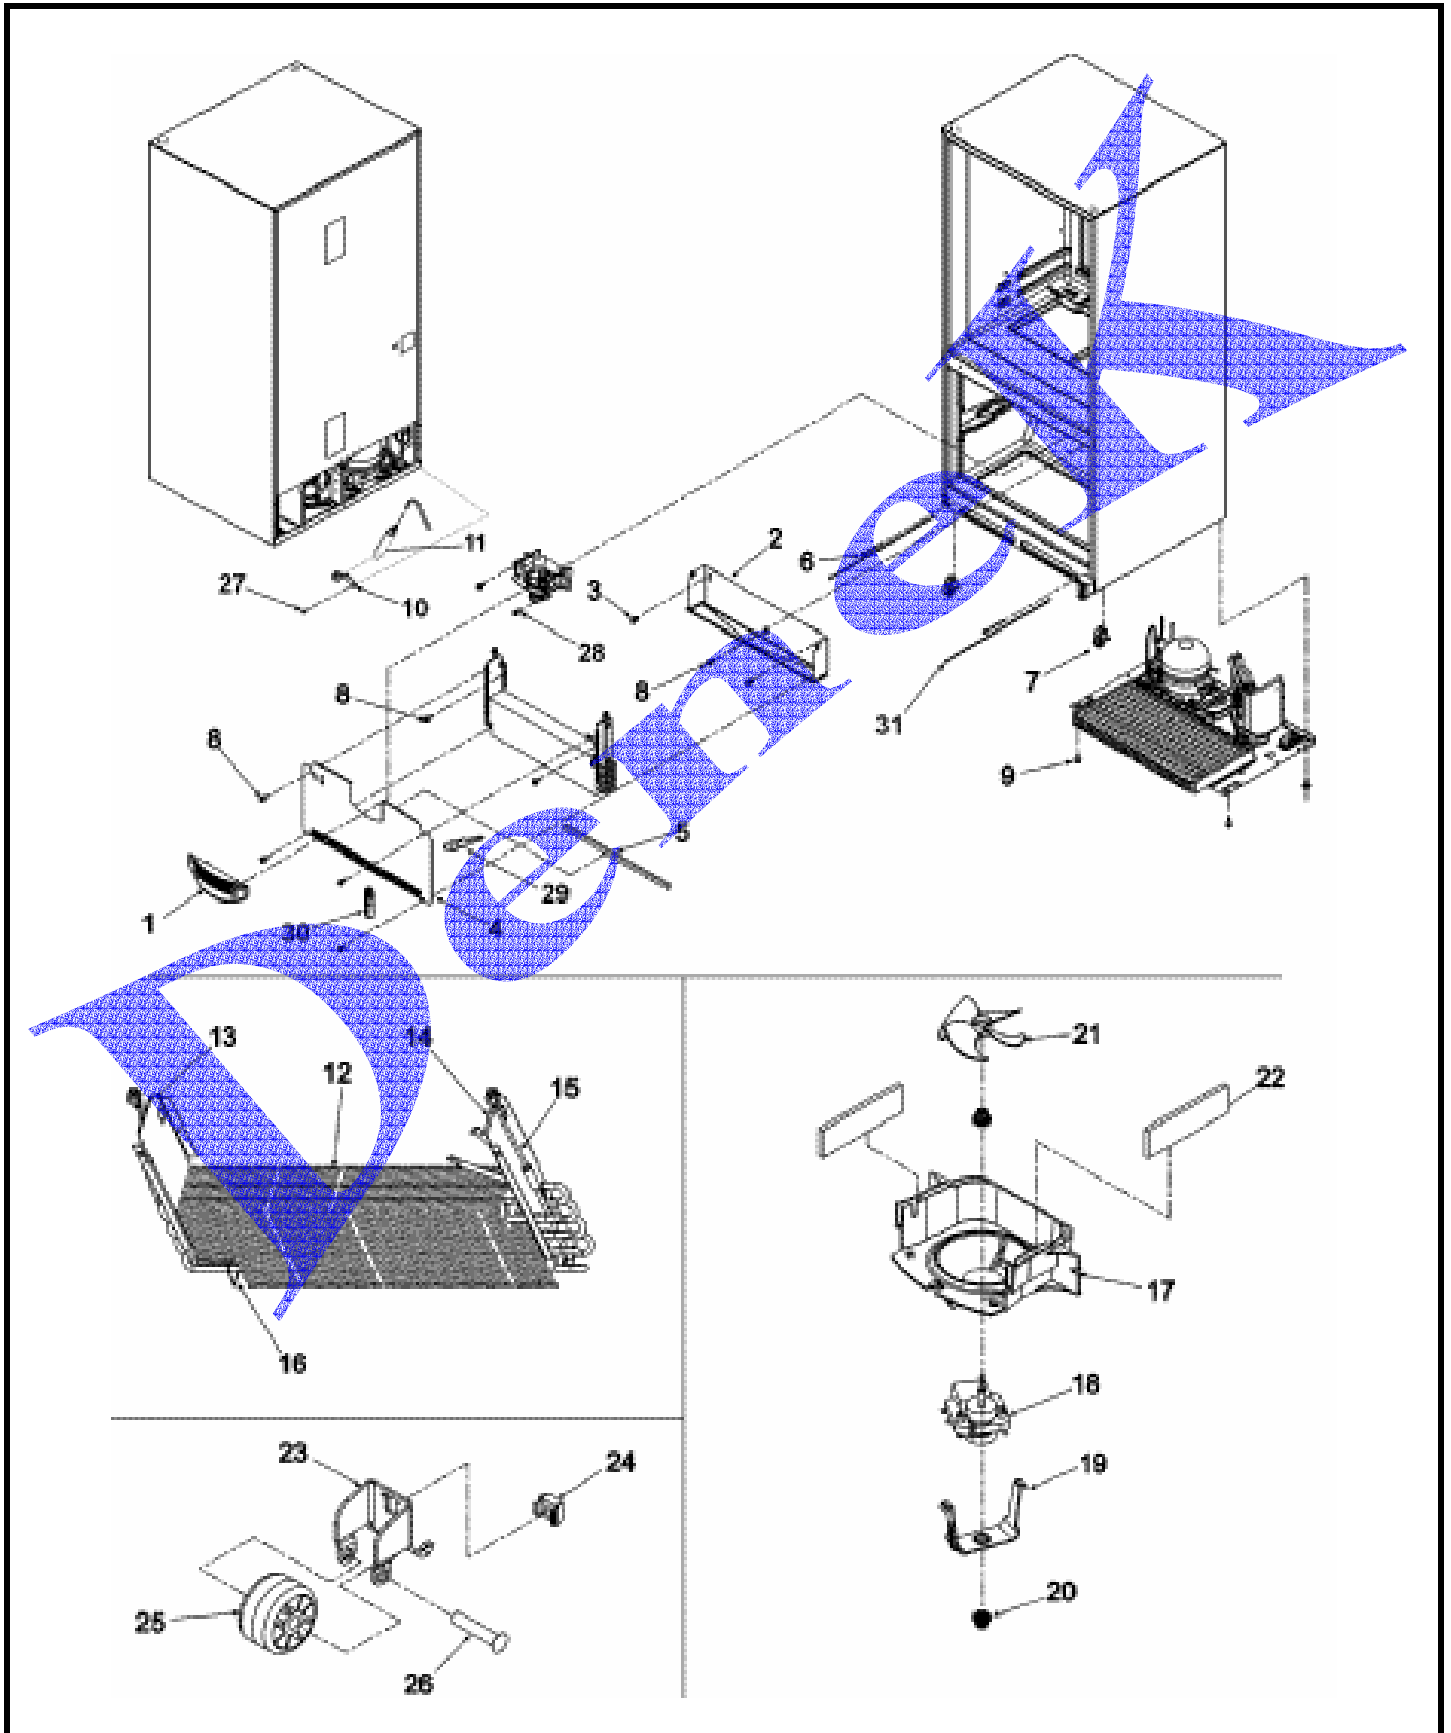

MAYTAG JBL2086HES

EVAPORATOR AREA & ROLLERS

MAYTAG JBL2086HES

EVAPORATOR AREA & ROLLERS

1	67001079	GRILLE, FZ AIR**
2	67002490	TRAY, DRIP E-CT
3	10623002	CLIP, EVAPORATOR
4	67004018	COVER, EVAPORATOR
5	67002492	GASKET
6	12606102	BOLT, ROLLER ADJ
7	67002227	ROLLER BRACKET ASSY
8	M0238616	SCREW, SM
9	M0260242	SCREW, TF
10	10547002	CLIP, DRIER
11	B2150504	DRIER
12	12001919	KIT, EVAPORATOR
13	67001083	DAM, LEFT RETURN
14	67001084	DAM, RIGHT RETURN
15	67002493	HEATER, DEFROST
16	10428101	CLIP, EVAP HEATER
17	67001086	SHROUD, EVAP FAN
18	67003636	MOTOR, EVAP FAN
19	12217805	CLIP, EVAP MOTOR
20	12619301	GROMMET, FAN MOTOR
21	12217201	FAN, EVAPORATOR
22	67001291	GASKET, FOAM
23	12456801	BRACKET, ROLLER
24	M0286708	NUT, SPEED
25	10450602	ROLLER
26	M1205302	RIVET
27	M0220617	SCREW
28	M0211018	SCREW, SM
29	12002355	THERMISTOR KIT
30	67003924	COVER, FZ THERMISTOR
31	10093315	SCREW, ADJUSTING (ROD)
32	67003426	THERMOSTAT, DEFROST
33	67003931	HARNESS, EVAP HEATER