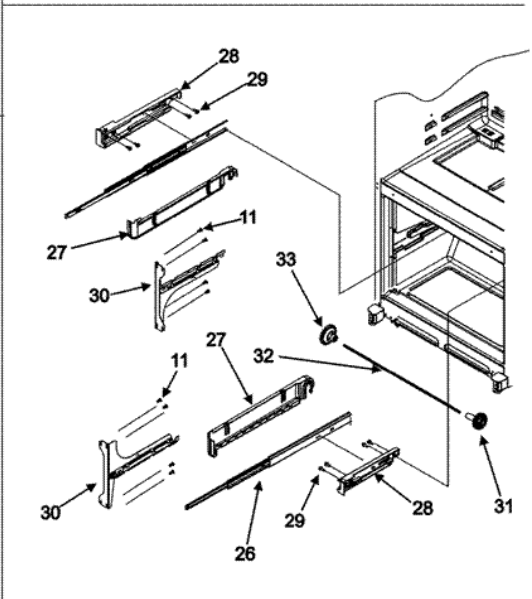

Distribuidor Autorizado

SurteRápido.com

Venta de Refacciones
Electrodomesticas

JBR2086HES ICE MAKER

JBR2086HES ICE MAKER

1	M0211018	SCREW, SM (S/P)
1	2256087	BRKT, ICE MAKER (S/P)
1	D7824706Q	ICE MAKER ASSY. (S/P)
2	W10289690	COVER, ICE MAKER (S/P)
3	627843	EJECTOR, ICE (S/P)
4	2182124	STRIPPER, ICE (S/P)
5	628356	INLET, WATER (S/P)
6	67004028	ARM, IM SHUTOFF (S/P)
7	67001489	HARNESS, ICE MAKERx (S/P)
8	10463201	ELBOW, FILL TUBE (S/P)
9	2256087	BRACKET, MODULE & HEATER (S/P)
9	95108-1	SCREW, BRACKET (S/P)
10	2315522	RETAINER, THERMOSTAT (S/P)
11	M0104106	CLIP (S/P)
12	67001255	PAN, ICE (S/P)
13	10244904	COUPLING (S/P)
14	R0131235	ICE MAKER HOOK UP KIT (S/P)

JBR2086HES INTERIOR CABINET

JBR2086HES INTERIOR CABINET

1	B8381501	GASKET, DRAIN TUBE (S/P)
2	M0500703	SEAL, O RING (S/P)
3	W10178188	FUNNEL, DRAIN (S/P)
4	A4539607	POP RIVET DESCONTINUADO
5	67003485	COVER, CORNER (BLK) (S/P)
6	67001066	TUBE, DRAIN (S/P)
7	67001067	CLIP, DRAIN TUBE (S/P)
8	A3076901	PLUG, BUTTON (S/P)
9	67003858	SCREW, BOTTOM HINGE (S/P)
10	W10215663	HINGE, BOTTOM E-CT (BLK) (S/P)
11	M0211018	SCREW, SM (S/P)
12	67003868	BRAKE, FOOT (S/P)
13	67002224	TOE GRILLE ASSY (BLK) (S/P)
13	12627302	CLIP, TOE GRILLE (S/P)
14	67001073	LADDER, CENTER (S/P)
15	67002489	LADDER, L/R SIDE (S/P)
16	M0231425	SCREW (S/P)
17	M0238642	SCREW, SM (S/P)
18	W10143526	BASKET, UPPER (S/P)
19	67005988	TRAY, LWR BASKET (S/P)
20	67004726	BASKET, FREEZER (LWR) (S/P)
21	10508506	HANDLE, BASKET/SHELF (S/P)
22	67004127	DIVIDER, BASKET (UPPER) (S/P)
23	67001310	SCREW (S/P)
24	12561901B	COVER, LWR HINGE (BLK) (S/P)
25	67004727	DIVIDER, BASKET (LWR) (S/P)
26	12002684	SLIDE, DRAWER (S/P)
27	67004728	CRADLE, BASKET (LT) (S/P)
27	67004729	CRADLE, BASKET (RT) (S/P)
28	12002501	ADAPTER (RT) (S/P)
28	12002501	ADAPTER (LT) (S/P)
29	M0211021	SCREW 1" (S/P)
30	67004732	BRACKET, DRAWER SLIDE (LT) (S/P)