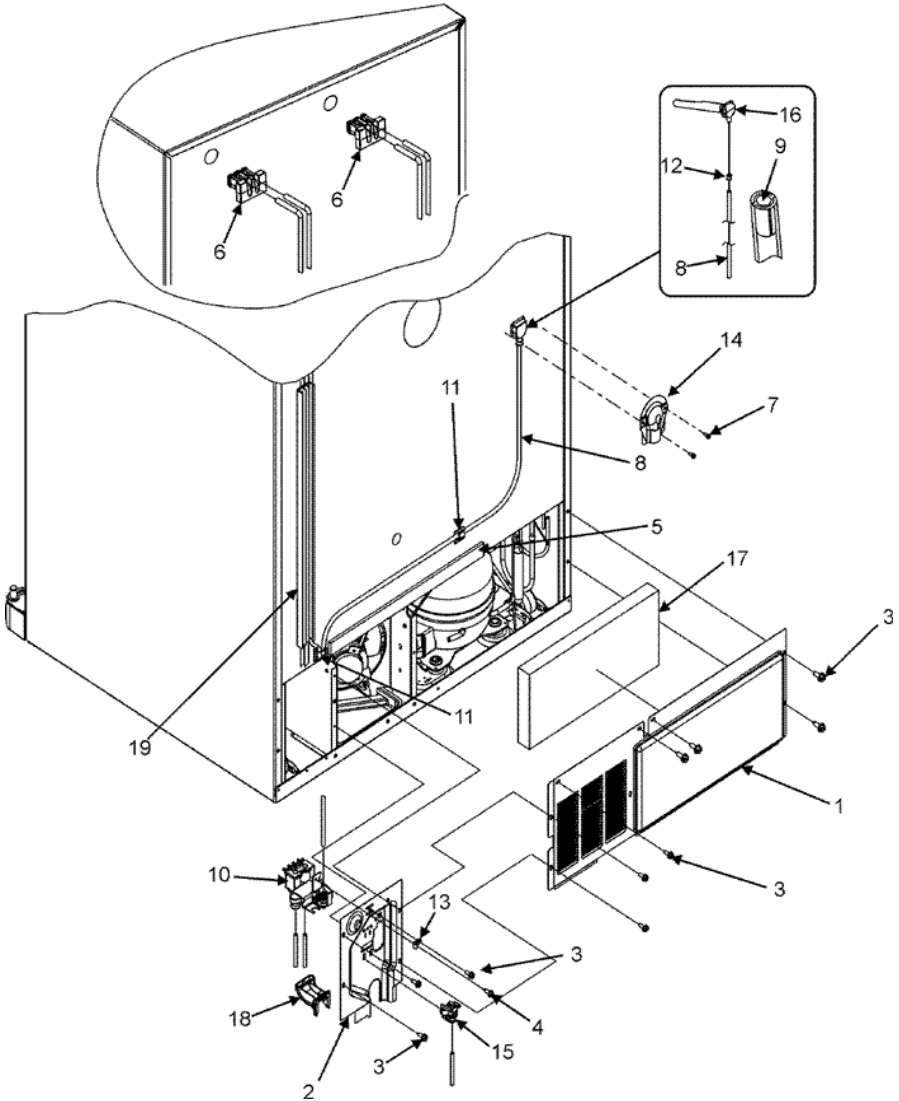

Distribuidor Autorizado

SurteRápido.com

Venta de Refacciones
Electrodomesticas

JBR2086HES CABINET

JBR2086HES CABINET

1	12575102ED	BACK, MC (S/P)
2	67004735	COVER, WATER VALVE (S/P)
3	M0238616	SCREW, SM (S/P)
4	M0251015	SCREW (S/P)
5	B5759649	GASKET, MC BACK (S/P)
6	12777701	BLOCK, FILTER (S/P)
7	M0211018	SCREW, SM (S/P)
8	B5705307	TUBE, PLASTIC (S/P)
9	A3223101	INSERT, PLASTIC TUBE (S/P)
10	67005154	VALVE, DUAL WATER
11	M0104106	CLIP (S/P)
12	M0114003	CLIP, SPEED (S/P)
13	2221070	CLAMP, TUBE (S/P)
14	67003331	COVER, WATER LINE (S/P)
15	67004701	CLIP, WATERLINE (S/P)
16	W10137519	ELBOW, FILL TUBE (S/P)
17	67003796	FIBER, ACOUSTIC (S/P)
18	67004101	SWEEP, DUAL TUBE (S/P)
19	67004102	TRACK, WATERLINE (S/P)
20	M0104102	CLIP, CORD (S/P)
21	67006506	CORD, POWER (S/P)