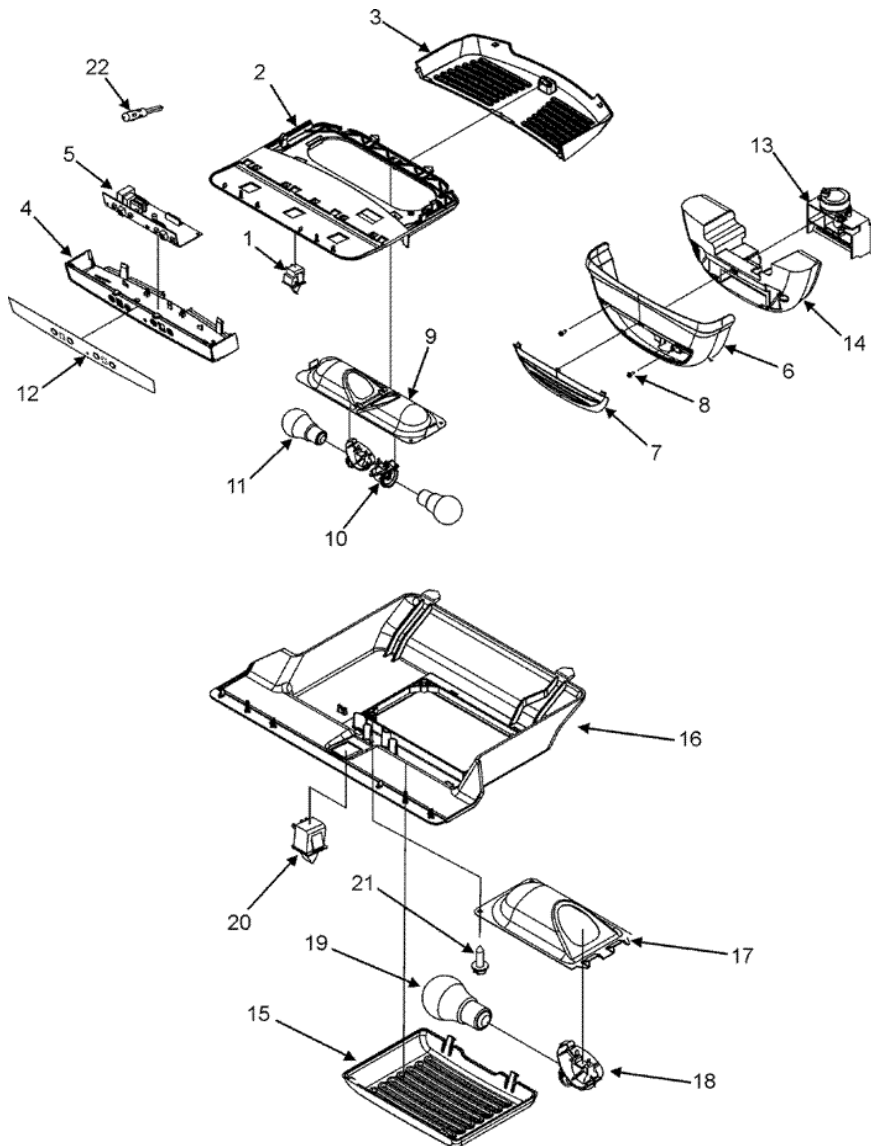

Distribuidor Autorizado

SurteRápido.com

Venta de Refacciones
Electrodomesticas

JBR2086HES CONTROLS