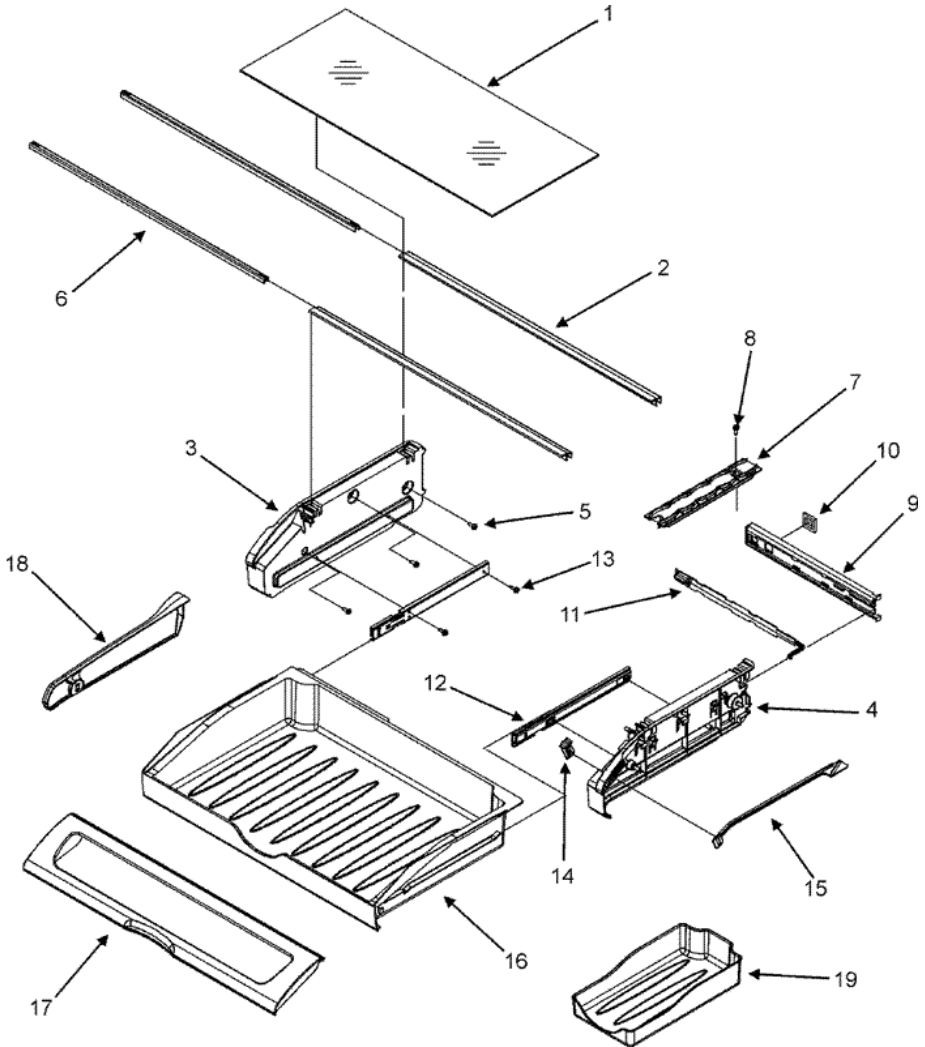

30	67004733	BRACKET, DRAWER SLIDE (RT) (S/P)
31	12002497	GEAR (LT) (S/P)
32	67004017	SHAFT, RACK (S/P)
33	12002497	GEAR (RT) (S/P)
34	67005932	COVER, CHILLER VENT (S/P)

Distribuidor Autorizado

SurteRápido.com

Venta de Refacciones
Electrodomesticas

JBR2086HES PANTRY ASSEMBLY