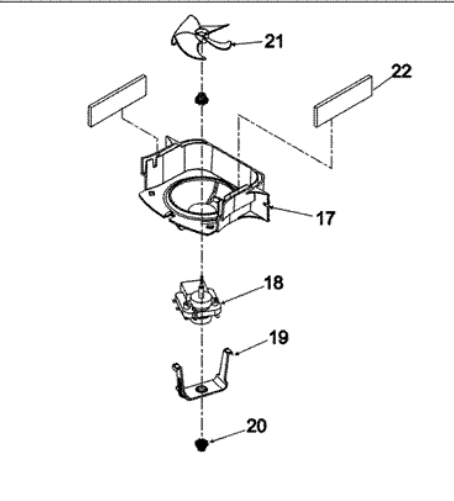

JBR2086HES EVAPORATOR