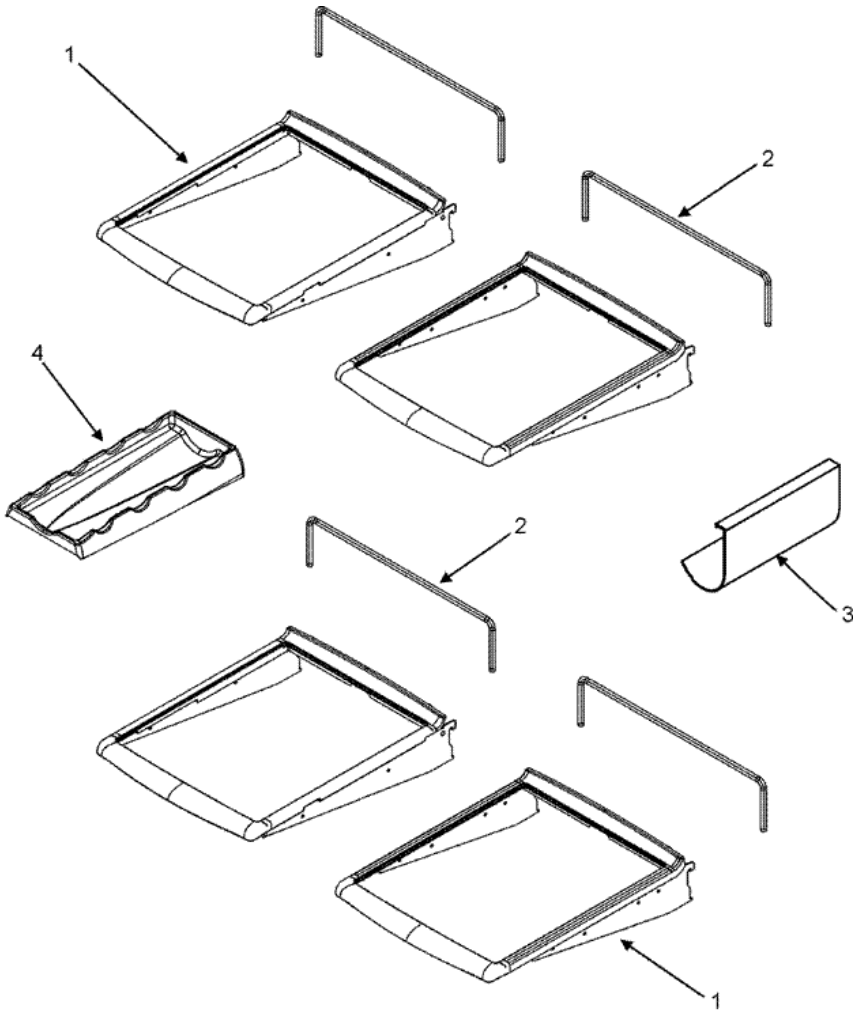

JBR2086HES SHELVES