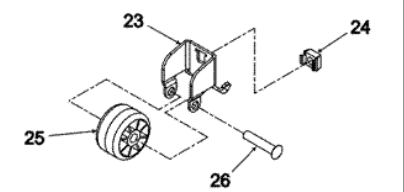

JBR2086HES EVAPORATOR