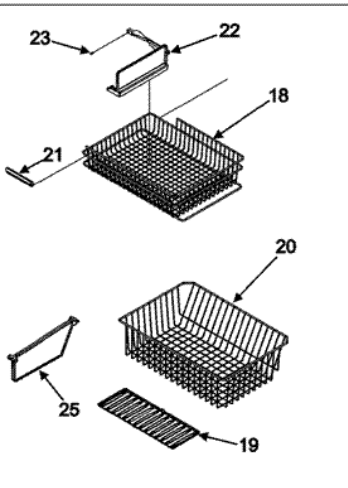

Distribuidor Autorizado

SurteRápido.com

Venta de Refacciones
Electrodomesticas

JBR2086HES ICE MAKER

JBR2086HES ICE MAKER

1	M0211018	SCREW, SM (S/P)
1	2256087	BRKT, ICE MAKER (S/P)
1	D7824706Q	ICE MAKER ASSY. (S/P)
2	W10289690	COVER, ICE MAKER (S/P)
3	627843	EJECTOR, ICE (S/P)
4	2182124	STRIPPER, ICE (S/P)
5	628356	INLET, WATER (S/P)
6	67004028	ARM, IM SHUTOFF (S/P)
7	67001489	HARNESS, ICE MAKERx (S/P)
8	10463201	ELBOW, FILL TUBE (S/P)
9	2256087	BRACKET, MODULE & HEATER (S/P)
9	95108-1	SCREW, BRACKET (S/P)
10	2315522	RETAINER, THERMOSTAT (S/P)
11	M0104106	CLIP (S/P)
12	67001255	PAN, ICE (S/P)
13	10244904	COUPLING (S/P)
14	R0131235	ICE MAKER HOOK UP KIT (S/P)

JBR2086HES INTERIOR CABINET

JBR2086HES INTERIOR CABINET

1	B8381501	GASKET, DRAIN TUBE (S/P)
2	M0500703	SEAL, O RING (S/P)
3	W10178188	FUNNEL, DRAIN (S/P)
4	A4539607	POP RIVET DESCONTINUADO
5	67003485	COVER, CORNER (BLK) (S/P)
6	67001066	TUBE, DRAIN (S/P)
7	67001067	CLIP, DRAIN TUBE (S/P)
8	A3076901	PLUG, BUTTON (S/P)
9	67003858	SCREW, BOTTOM HINGE (S/P)
10	W10215663	HINGE, BOTTOM E-CT (BLK) (S/P)
11	M0211018	SCREW, SM (S/P)
12	67003868	BRAKE, FOOT (S/P)
13	67002224	TOE GRILLE ASSY (BLK) (S/P)
13	12627302	CLIP, TOE GRILLE (S/P)
14	67001073	LADDER, CENTER (S/P)
15	67002489	LADDER, L/R SIDE (S/P)
16	M0231425	SCREW (S/P)
17	M0238642	SCREW, SM (S/P)
18	W10143526	BASKET, UPPER (S/P)
19	67005988	TRAY, LWR BASKET (S/P)
20	67004726	BASKET, FREEZER (LWR) (S/P)
21	10508506	HANDLE, BASKET/SHELF (S/P)
22	67004127	DIVIDER, BASKET (UPPER) (S/P)
23	67001310	SCREW (S/P)
24	12561901B	COVER, LWR HINGE (BLK) (S/P)
25	67004727	DIVIDER, BASKET (LWR) (S/P)
26	12002684	SLIDE, DRAWER (S/P)
27	67004728	CRADLE, BASKET (LT) (S/P)
27	67004729	CRADLE, BASKET (RT) (S/P)
28	12002501	ADAPTER (RT) (S/P)
28	12002501	ADAPTER (LT) (S/P)
29	M0211021	SCREW 1" (S/P)
30	67004732	BRACKET, DRAWER SLIDE (LT) (S/P)