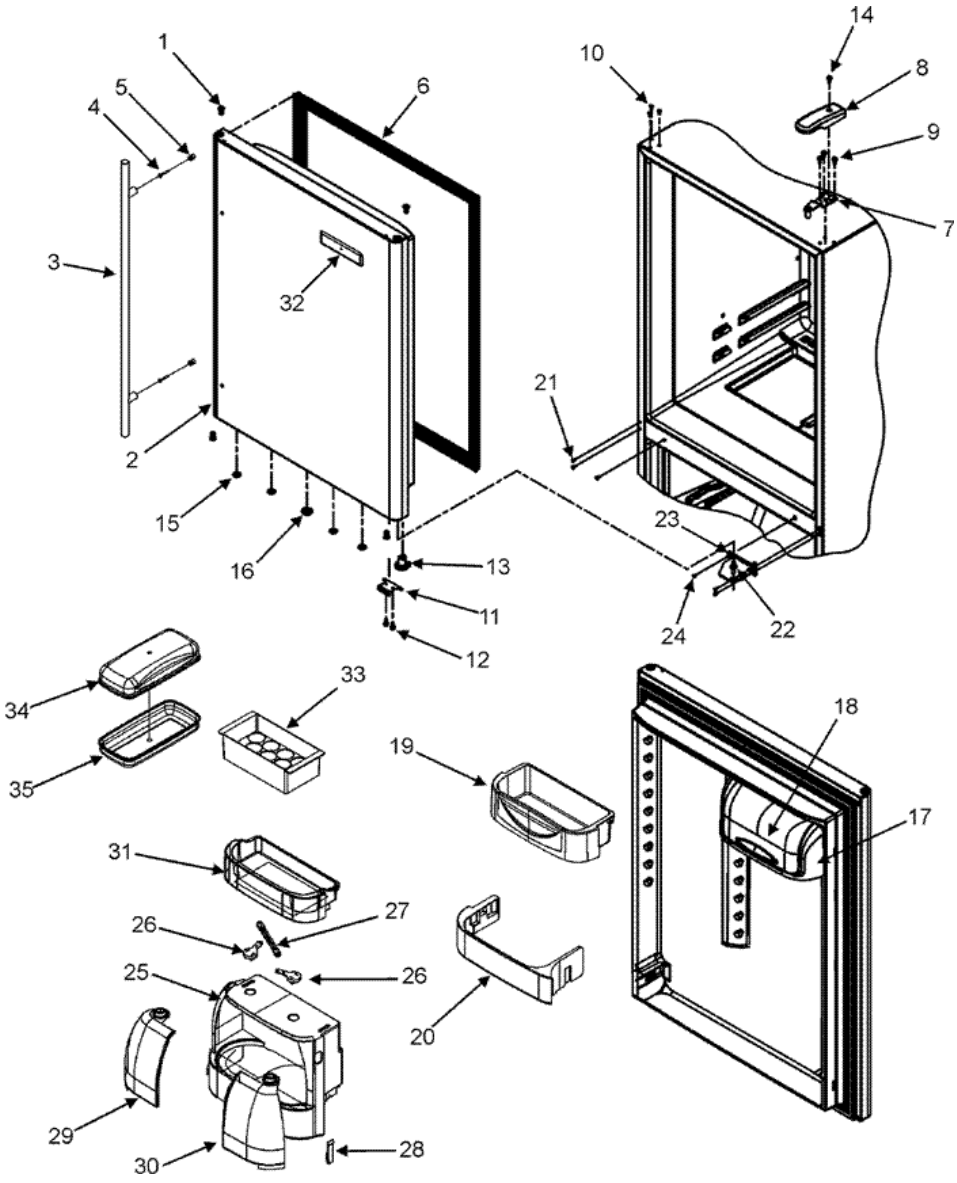

JBR2086HES REFRIGERATOR DOOR