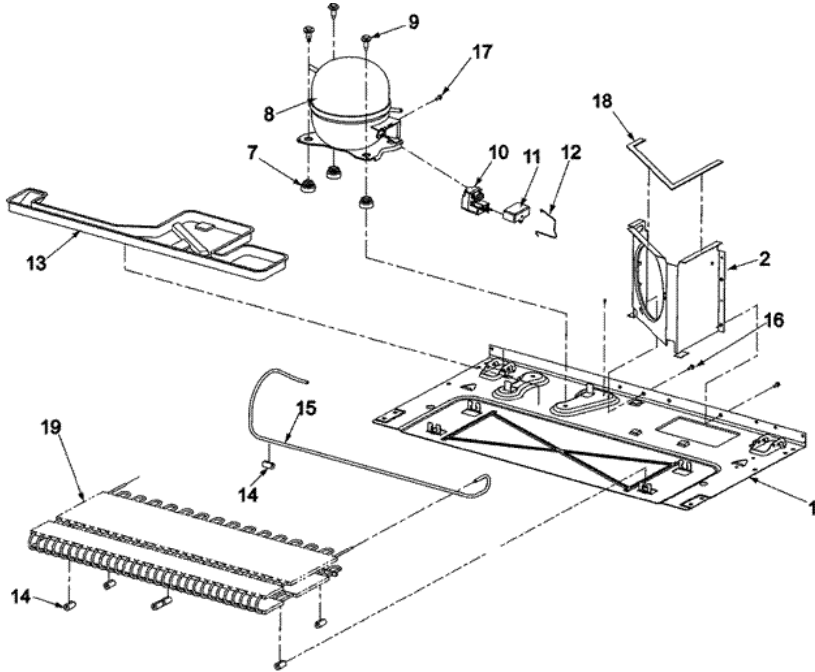

JBR2086HES COMPRESSOR