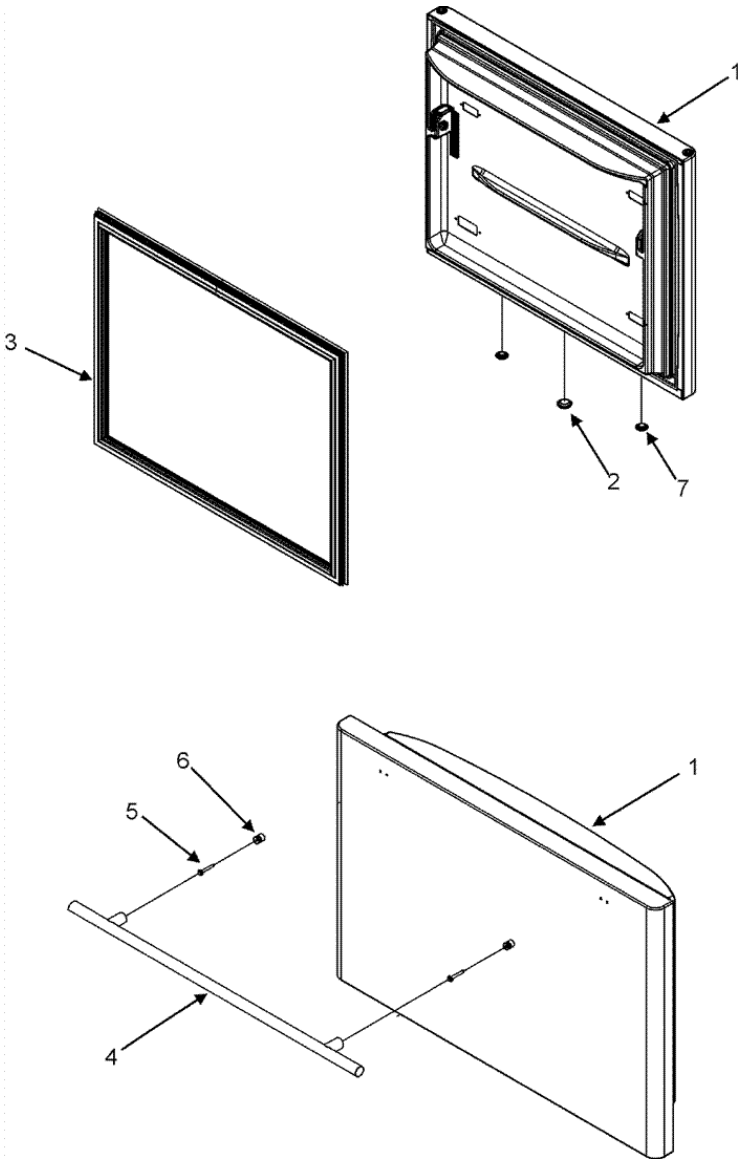

JBR2086HES FREEZER DOOR

JBR2086HES FREEZER DOOR

1	67004699	DOOR ASSY., FRZ. FOAM (STNLS) (S/P)
2	A3080001	PLUG, BUTTON (BLK) (S/P)
3	67003559	GASKET, FZ DOOR (BLK) (S/P)
4	12002472	HANDLE ASSY., FRZ DOOR (STNLS) (S/P)
5	67003115	SCREW (S/P)
6	129452501	MOUNT, HANDLE (S/P)
7	67001016	PLUG, BUTTON (BLK) (S/P)