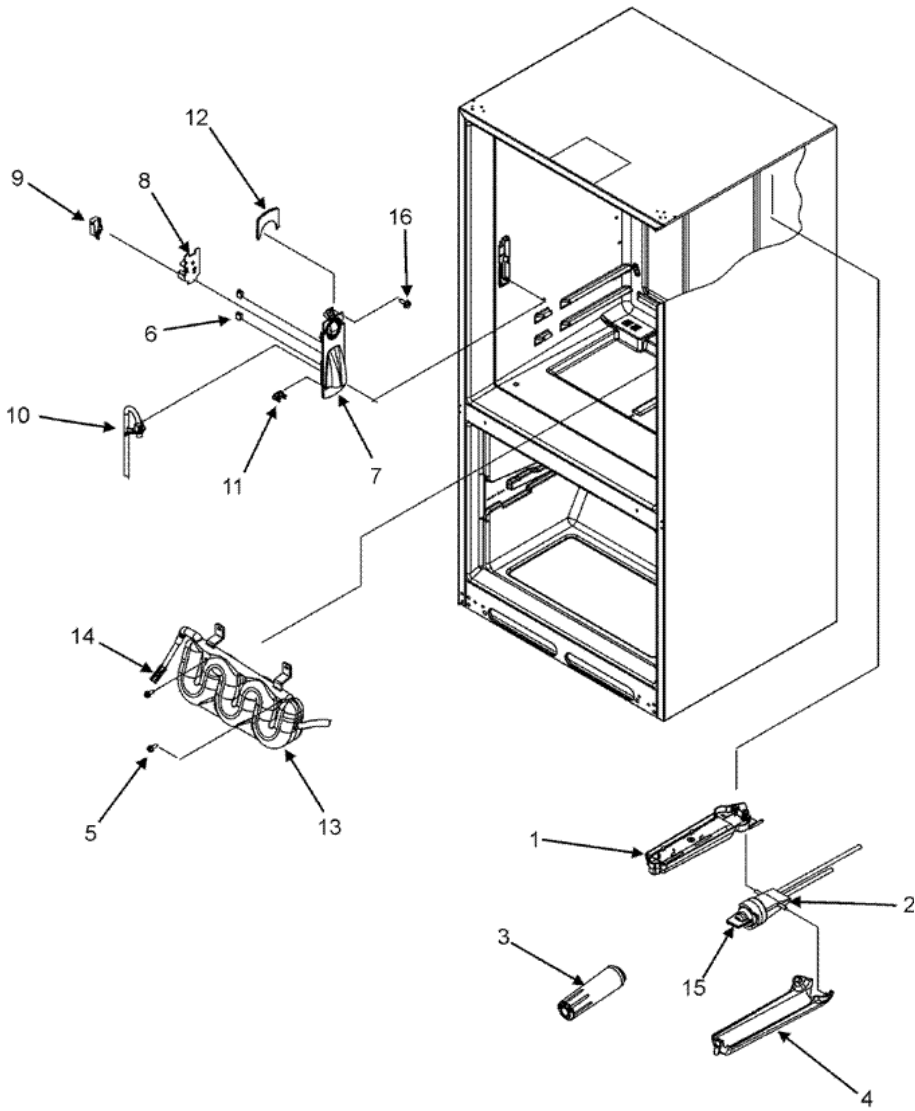

JBR2086HES WATER DISPENSER