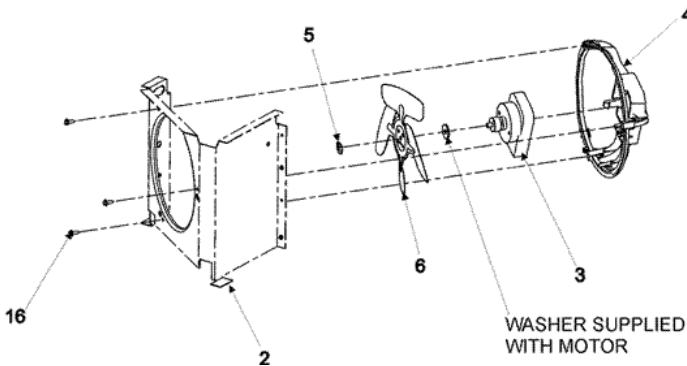

JBR2086HES COMPRESSOR