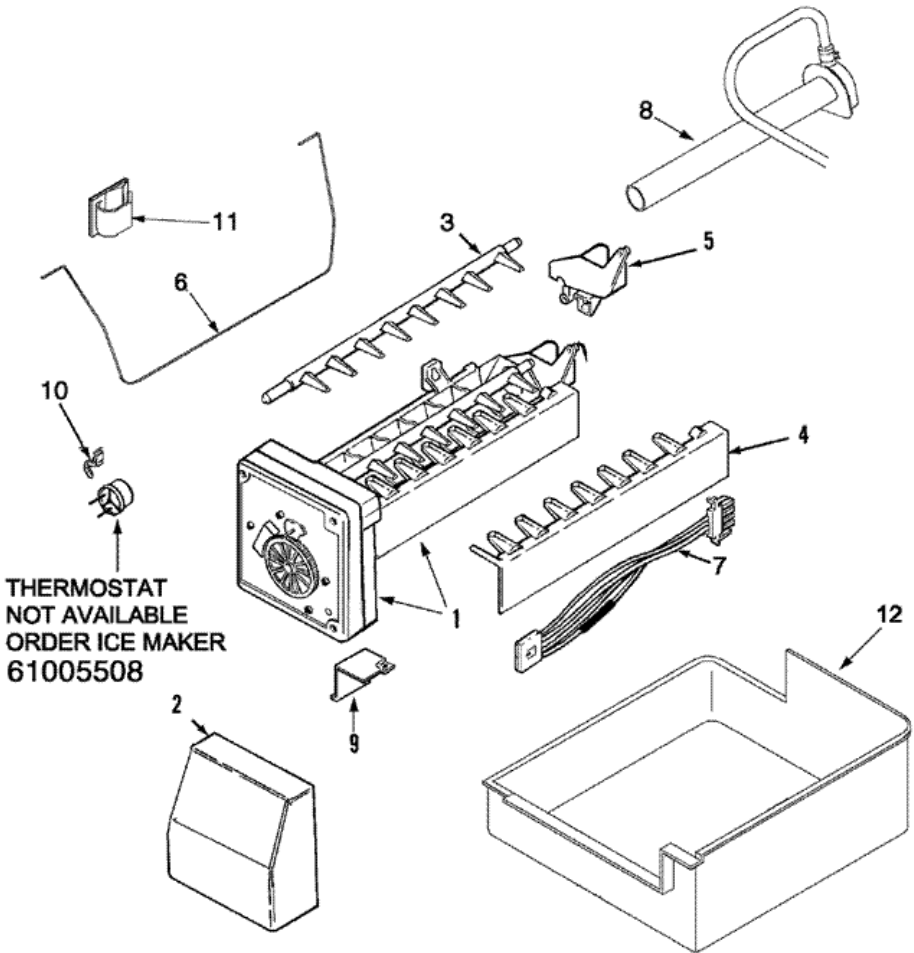

Distribuidor Autorizado

SurteRápido.com

Venta de Refacciones
Electrodomesticas

JBR2086HES ICE MAKER