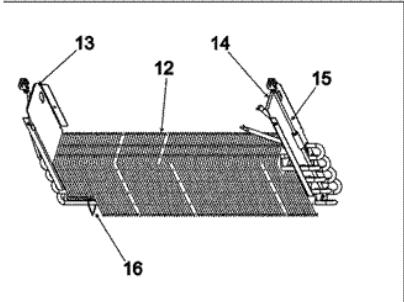

JBR2086HES EVAPORATOR