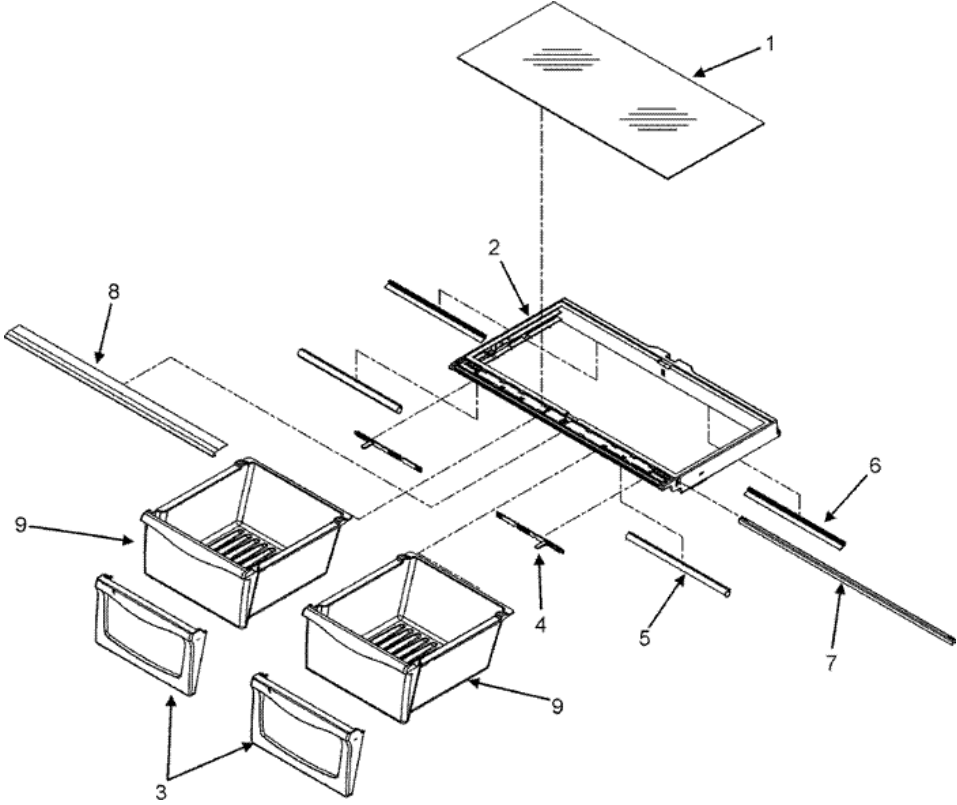

JBR2086HES CRISPER