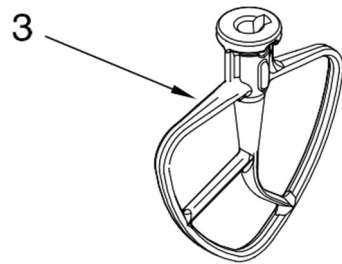

Illus. No.	Part No.	DESCRIPTION
1		Literature Parts
	9709785	Use & Care, Trilin
	8212369	Repair Parts List
3	9708470	Beater, Flat
4	4163337	Bowl, 4 1/2 Qt.
5	3400020	Screw
6	W10191926	Screw Cap Kit
7	9709707	Foot, Base
8	9706446	Whip, Wire
9	9708471	Hook, Dough
10	9709055	Latch
11		Latch, Link & Lever
	24452	Black
	24452-2	Storm Grey
12	110679	Screw, Pivot
13	116241	Washer, Spring
14	8533912	Washer
15	103993	Screw, Latch Bearing
16	24450	Link, Latch
17		Lever, Latch
	9709280	Black
	9709281	Storm Grey
18	16910	Pin, Hinge
19	**	Pedestal

**REFER TO PAGES 2 & 3