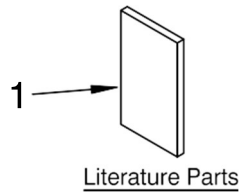

Illus. No.	Part No.	DESCRIPTION
1		Literature Parts
	9709785	Use & Care, Trilin
	8212369	Repair Parts List
3	9708470	Beater, Flat
4	4163337	Bowl, 4 1/2 Qt.
5	3400020	Screw
6	W10191926	Screw Cap Kit
7	9709707	Foot, Base
8	9706446	Whip, Wire
9	9708471	Hook, Dough
10	9709055	Latch
11		Latch, Link & Lever
	24452	Black
	24452-2	Storm Grey
12	110679	Screw, Pivot
13	116241	Washer, Spring
14	8533912	Washer
15	103993	Screw, Latch Bearing
16	24450	Link, Latch
17		Lever, Latch
	9709280	Black
	9709281	Storm Grey
18	16910	Pin, Hinge
19	**	Pedestal

**REFER TO PAGES 2 & 3