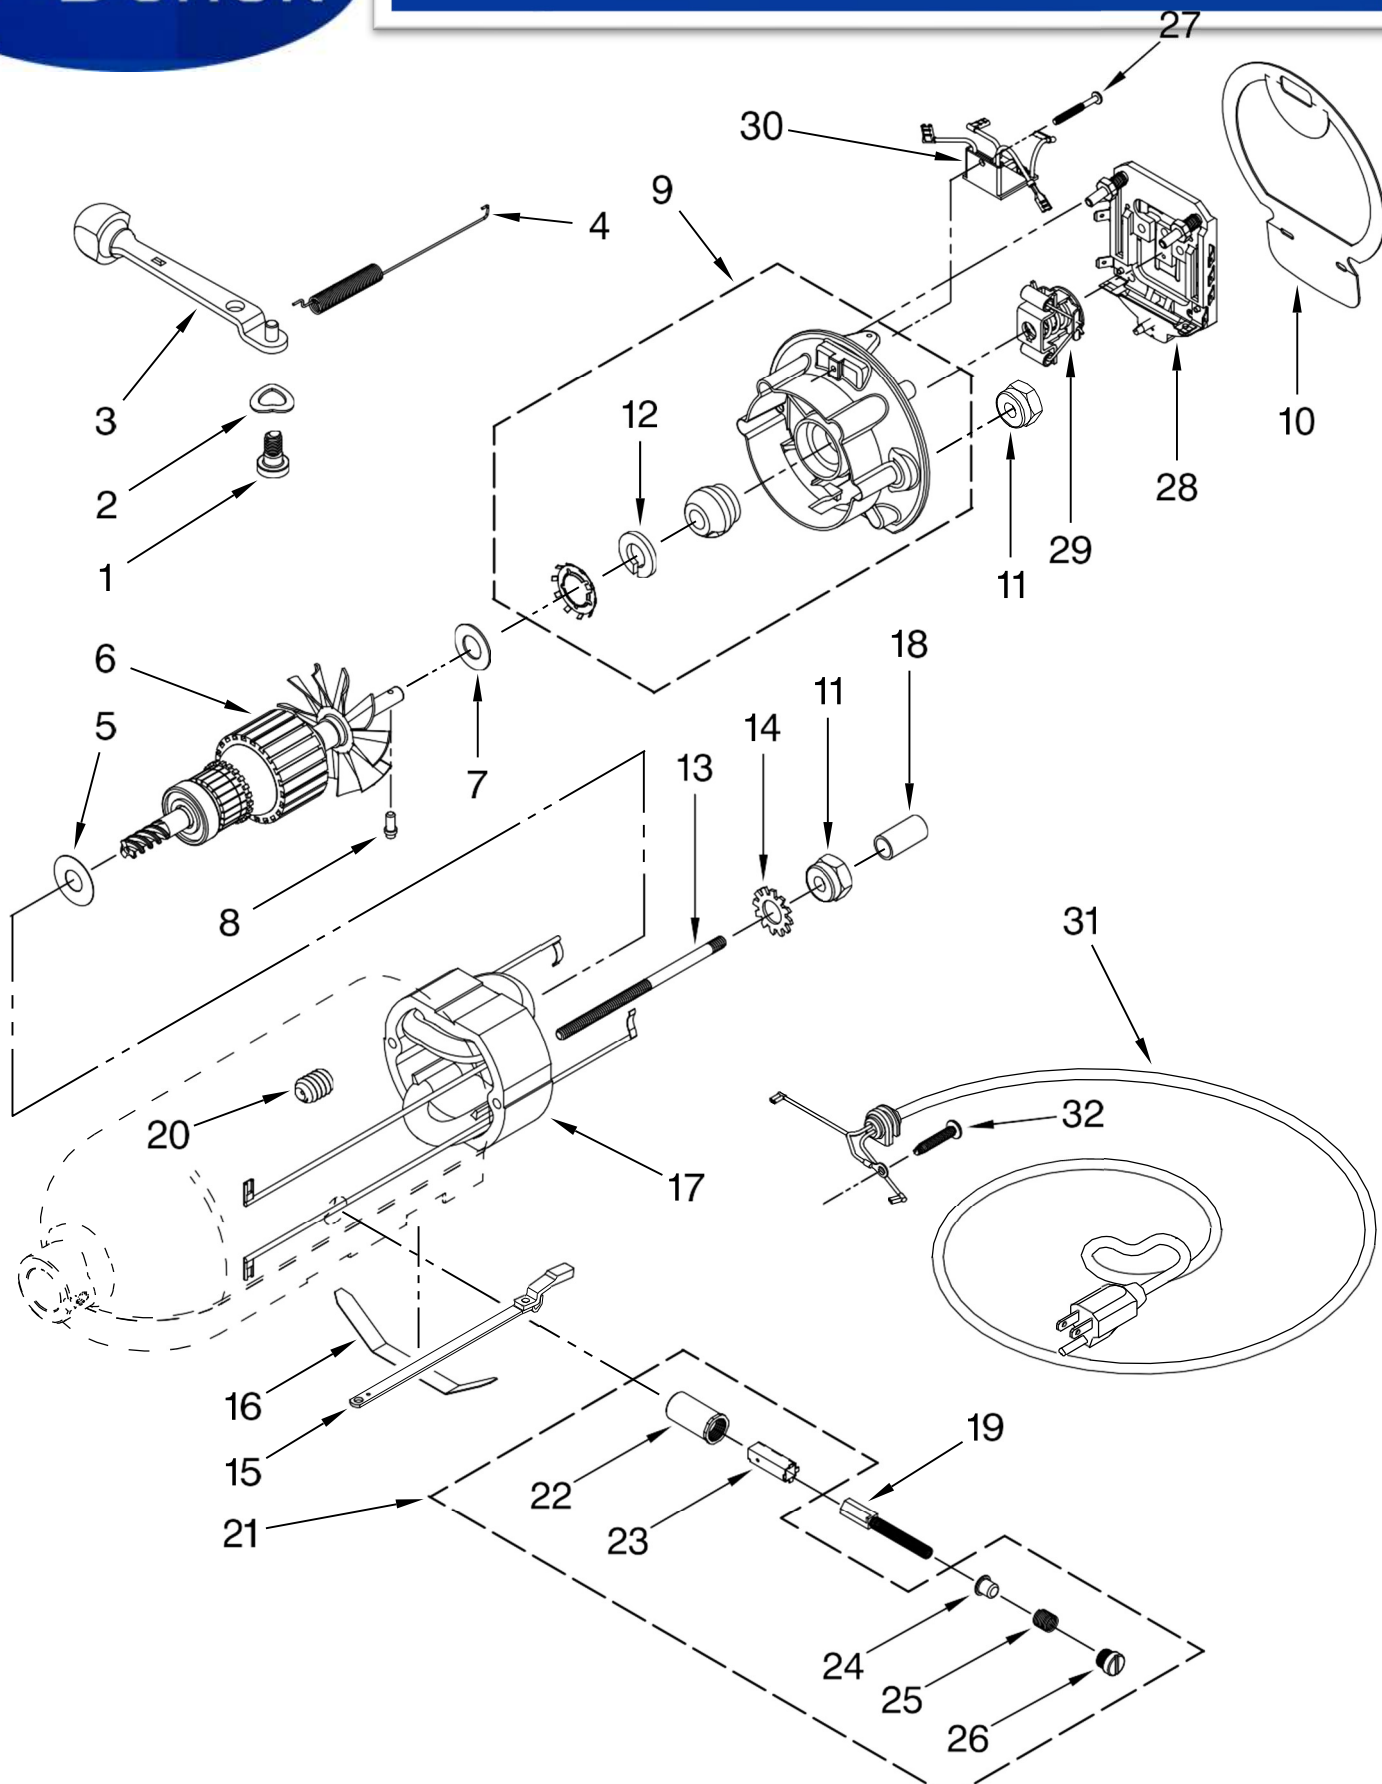

**Refer to Pages 2 & 3

Illus. No.	Part No.	DESCRIPTION
1	110679	Screw, Pivot
2	116241	Washer, Spring
3		Lever, Speed Control Assy
	9709276	Black
	9709277	Storm Grey
4	3183680	Spring, Control Plate
5	9704324	Washer, Ball Bearing (Front)
6	9708315	Armature & Bearing
7	3180162	Washer
8	16998	Stud, Governor Drive
9	3180526	Bracket, Bearing Assembly
10	240775-1	Seal, End
11	W10131078	Nut
12	3180238	Washer
13	240769	Screw
14	W10068270	Washer
15	3184176	Speed Link & Cam
16	240205	Spring, Flat
17	9702695	Field Assembly
18	4162634	Sleeve, Motor Stud
19	W10260958	Brush, w/Spring
20	9707926	Screw, Set
21	4162546	Brush Holder
22	3179908	Housing, Brush Holder
23	240680	Insert, Brush Holder
24	116286	Cap, Spring Seat
25	116287	Spring, Cap
26		Cap, Brush Holder
	3184212	Black
	3184211	White
27	W10068260	Screw
28	W10119326	Plate, Control Assy
29	17830	Governor Assembly
30	9706595	Board, Phase Control
31		Cord, Power
	W10164882	White
	W10164883	Black
32	3184609	Screw, Self Tap