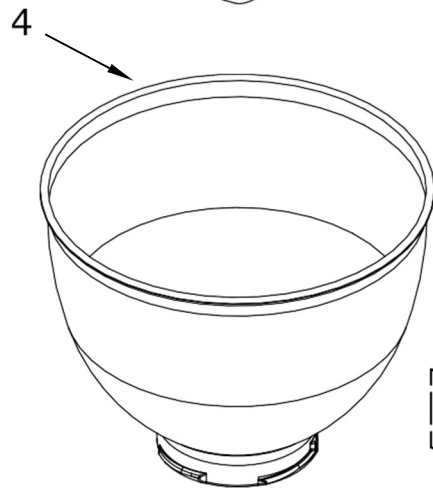

Illus. No.	Part No.	DESCRIPTION
1		Literature Parts
	9709785	Use & Care, Trilin
	8212369	Repair Parts List
3	9708470	Beater, Flat
4	4163337	Bowl, 4 1/2 Qt.
5	3400020	Screw
6	W10191926	Screw Cap Kit
7	9709707	Foot, Base
8	9706446	Whip, Wire
9	9708471	Hook, Dough
10	9709055	Latch
11		Latch, Link & Lever
	24452	Black
	24452-2	Storm Grey
12	110679	Screw, Pivot
13	116241	Washer, Spring
14	8533912	Washer
15	103993	Screw, Latch Bearing
16	24450	Link, Latch
17		Lever, Latch
	9709280	Black
	9709281	Storm Grey
18	16910	Pin, Hinge
19	**	Pedestal

**REFER TO PAGES 2 & 3