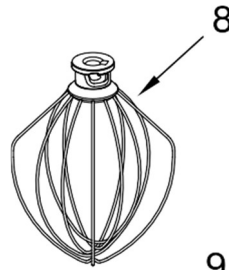

Illus. No.	Part No.	DESCRIPTION
1		Literature Parts
	9709785	Use & Care, Trilin
	8212369	Repair Parts List
3	9708470	Beater, Flat
4	4163337	Bowl, 4 1/2 Qt.
5	3400020	Screw
6	W10191926	Screw Cap Kit
7	9709707	Foot, Base
8	9706446	Whip, Wire
9	9708471	Hook, Dough
10	9709055	Latch
11		Latch, Link & Lever
	24452	Black
	24452-2	Storm Grey
12	110679	Screw, Pivot
13	116241	Washer, Spring
14	8533912	Washer
15	103993	Screw, Latch Bearing
16	24450	Link, Latch
17		Lever, Latch
	9709280	Black
	9709281	Storm Grey
18	16910	Pin, Hinge
19	**	Pedestal

**REFER TO PAGES 2 & 3