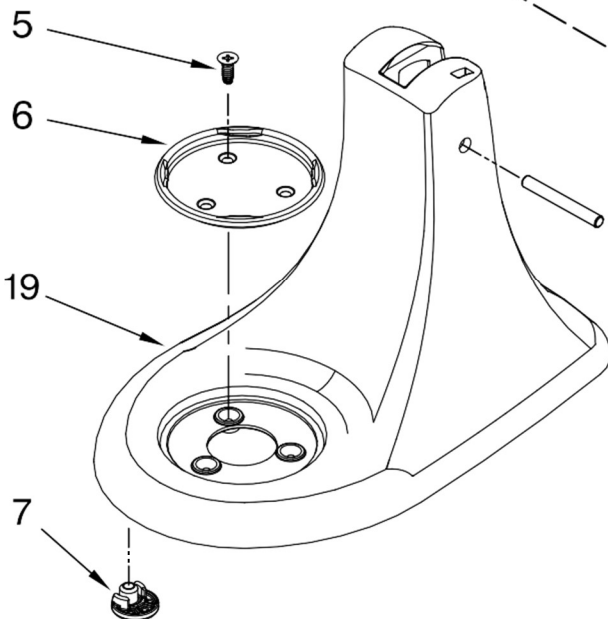

Illus. No.	Part No.	DESCRIPTION
1		Literature Parts
	9709785	Use & Care, Trilin
	8212369	Repair Parts List
3	9708470	Beater, Flat
4	4163337	Bowl, 4 1/2 Qt.
5	3400020	Screw
6	W10191926	Screw Cap Kit
7	9709707	Foot, Base
8	9706446	Whip, Wire
9	9708471	Hook, Dough
10	9709055	Latch
11		Latch, Link & Lever
	24452	Black
	24452-2	Storm Grey
12	110679	Screw, Pivot
13	116241	Washer, Spring
14	8533912	Washer
15	103993	Screw, Latch Bearing
16	24450	Link, Latch
17		Lever, Latch
	9709280	Black
	9709281	Storm Grey
18	16910	Pin, Hinge
19	**	Pedestal

**REFER TO PAGES 2 & 3