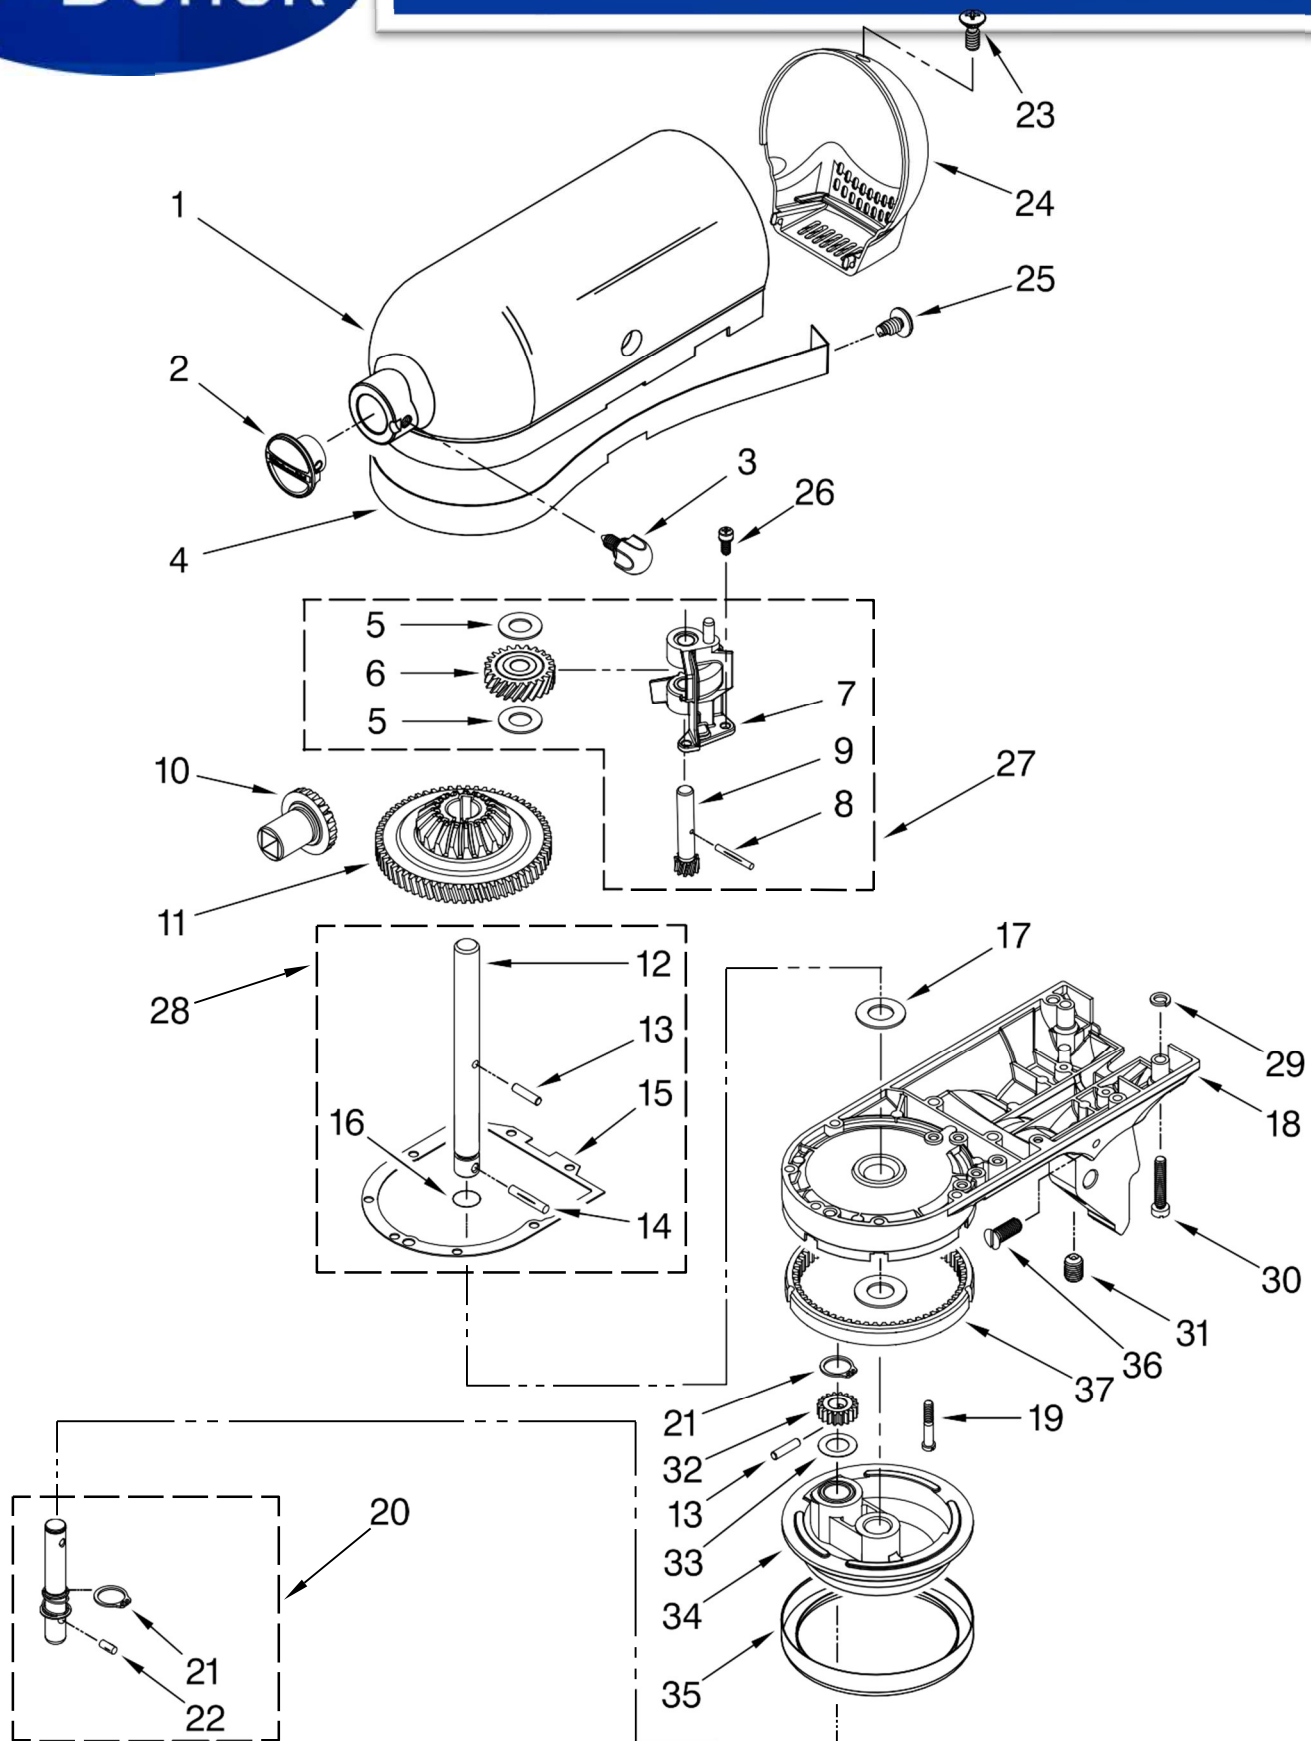

Illus. No.	Part No.	DESCRIPTION
1	**	Gearcase Motor Housing
2		Cap, Attachmnt Hub
	242765-2	Chrome
	242765-4	Painted
3		Thumb Screw
	9709194	Black
	9709196	Grey
4	**	Band, Trim
5	3180161	Washer
6	W10112253	Worm Gear
7	240308	Worm Gear Bracket And Bearing
8	9705444	Pin
9	240210-2	Shaft & Pinion
10	9705130	Gear, Attachment Hub Level
11	9709627	Bevel Pinion Center Gear
12	240026	Shaft, Vertical Center
13	240018-1	Pin (Vertical Center Shaft)
14	9705443	Pin, Groove
15	4162324	Gasket, Transmissn
16	67500-55	O-Ring
17	3180163	Washer
18	**	Lower Gear Case
19	103994	Screw
20	4176067	Shaft, Agitator
21	9703438	Ring, Retaining
22	9704677	Pin, Groove
23	4162914	Screw
24	**	Cover, End
25	311932	Screw
26	3400022	Screw
27	240309-2	Gear, Worm and Bracket
28	4160474	Center Shaft & O-Ring
29	8533914	Washer, Spring Lock
30	3400025	Screw
31	3400203	Screw, Set
32	9703903	Pinion, Gear Agitator Shaft
33	9706090	Washer
34	**	Planetary
35	240285	Ring, Planetary Drip
36	89411	Screw, Adjusting
37	9703904	Gear, Internal

**Refer to Pages 2 & 3