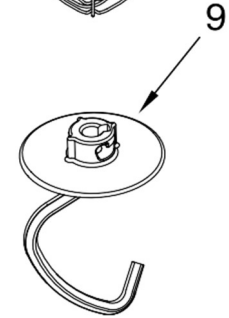

**Refer to Pages 2 & 3

Illus. No.	Part No.	DESCRIPTION
1	110679	Screw, Pivot
2	116241	Washer, Spring
3		Lever, Speed Control Assy
	9709276	Black
	9709277	Storm Grey
4	3183680	Spring, Control Plate
5	9704324	Washer, Ball Bearing (Front)
6	9708315	Armature & Bearing
7	3180162	Washer
8	16998	Stud, Governor Drive
9	3180526	Bracket, Bearing Assembly
10	240775-1	Seal, End
11	W10131078	Nut
12	3180238	Washer
13	240769	Screw
14	W10068270	Washer
15	3184176	Speed Link & Cam
16	240205	Spring, Flat
17	9702695	Field Assembly
18	4162634	Sleeve, Motor Stud
19	W10260958	Brush, w/Spring
20	9707926	Screw, Set
21	4162546	Brush Holder
22	3179908	Housing, Brush Holder
23	240680	Insert, Brush Holder
24	116286	Cap, Spring Seat
25	116287	Spring, Cap
26		Cap, Brush Holder
	3184212	Black
	3184211	White
27	W10068260	Screw
28	W10119326	Plate, Control Assy
29	17830	Governor Assembly
30	9706595	Board, Phase Control
31		Cord, Power
	W10164882	White
	W10164883	Black
32	3184609	Screw, Self Tap