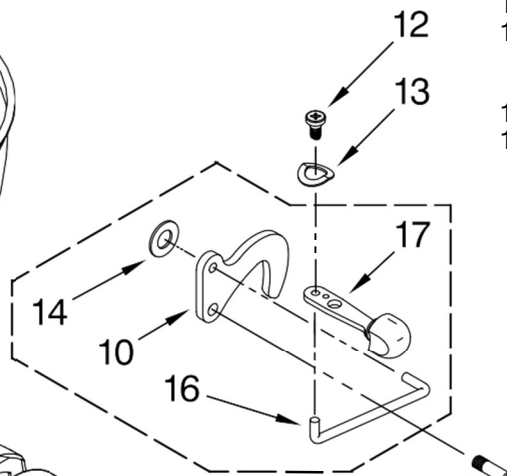

Illus. No.	Part No.	DESCRIPTION
1		Literature Parts
	9709785	Use & Care, Trilin
	8212369	Repair Parts List
3	9708470	Beater, Flat
4	4163337	Bowl, 4 1/2 Qt.
5	3400020	Screw
6	W10191926	Screw Cap Kit
7	9709707	Foot, Base
8	9706446	Whip, Wire
9	9708471	Hook, Dough
10	9709055	Latch
11		Latch, Link & Lever
	24452	Black
	24452-2	Storm Grey
12	110679	Screw, Pivot
13	116241	Washer, Spring
14	8533912	Washer
15	103993	Screw, Latch Bearing
16	24450	Link, Latch
17		Lever, Latch
	9709280	Black
	9709281	Storm Grey
18	16910	Pin, Hinge
19	**	Pedestal

**REFER TO PAGES 2 & 3